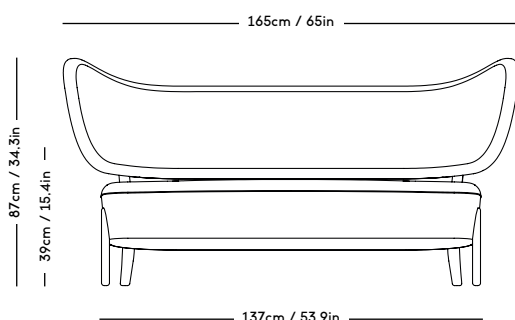

TMBO Sofa

Magnus Læssøe Stephensen, 1935

PRICE GROUP	PRODUCT / VARIANT	LEGS	LEADTIME	PRICE EX. VAT (EUR)
1	ROMO / Linara, KVADRAT / Remix	Natural Oiled Oak Dark Oiled Oak	8–10 Weeks	2975
2	KVADRAT / Hallingdal & Fiord	Natural Oiled Oak Dark Oiled Oak	8–10 Weeks	3150
3	KVADRAT / Vidar	Natural Oiled Oak Dark Oiled Oak	8–10 Weeks	3350
4	DAW / Mohair & Mcnutt	Natural Oiled Oak Dark Oiled Oak	8–10 Weeks	3550
5	BUTE / Storr, DEDAR / Linear	Natural Oiled Oak Dark Oiled Oak	8–10 Weeks	3850
6	JENNIFER SHORTO / Kongaline & Seafoam, DEDAR / Artemidor	Natural Oiled Oak Dark Oiled Oak	8–10 Weeks	4250
Sheepskin	Moonlight, Sahara	Natural Oiled Oak Dark Oiled Oak	8–10 Weeks	4450
COM & COL	Customers own material textile / leather	Natural Oiled Oak Dark Oiled Oak	8–10 Weeks	3150
Customized legs	Walnut, Black stained oak	Natural Oiled or Varnish	8–10 Weeks	140

Material: Wood frame and legs, Felt gliders, Foam (HR), Wadding (polyester) and upholstery (fabric/sheepskin).

COM/COL usage (based on fabric width of 140, and solid color/random matching): 7m / NOT DUABLE