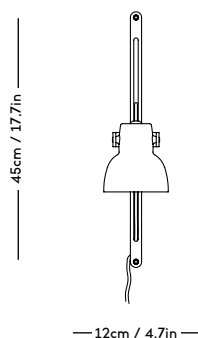

16PLUS Collection

Snorre Læssøe Stephensen, 1979

ITEM CODE	PRODUCT / VARIANT	MATERIAL	LEADTIME	COLLI	PRICE EX. VAT (EUR)
40140	Pendant lamp	Bonechina	In stock	4	115
40130	Pendant lamp w. hanger	OAK/ Bonechina	In stock	4	150
40120	Wall lamp	OAK/ Bonechina	In stock	4	180
40110	Wall lamp adjustable	OAK/ Bonechina	In stock	4	235
40100	Table lamp	OAK/ Bonechina	In stock	4	285
40200	Bulb, dimmable	OAK/ Bonechina	In stock	10	12