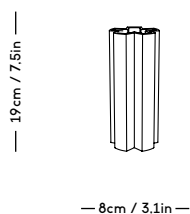

KYO Collection

Snorre Læssøe Stephensen, 1962

ITEM CODE	PRODUCT / VARIANT	MATERIAL	LEADTIME	COLLI	PRICE EX. VAT (EUR)
30110	KYO Vase Star medium White	Glazed porcelain	In stock	4	35
30120	KYO Vase Star large White	Glazed porcelain	In stock	4	45
30111	KYO Vase Star medium Blue	Glazed porcelain	In stock	4	35
30121	KYO Vase Star large Blue	Glazed porcelain	In stock	4	45
30140	KYO Vase Medium / white	Glazed porcelain	In stock	4	45
30141	KYO Vase Medium / blue	Glazed porcelain	In stock	4	90
30150	KYO Vase Large / white	Glazed porcelain	In stock	4	110
30151	KYO Vase Large / blue	Glazed porcelain	In stock	4	110