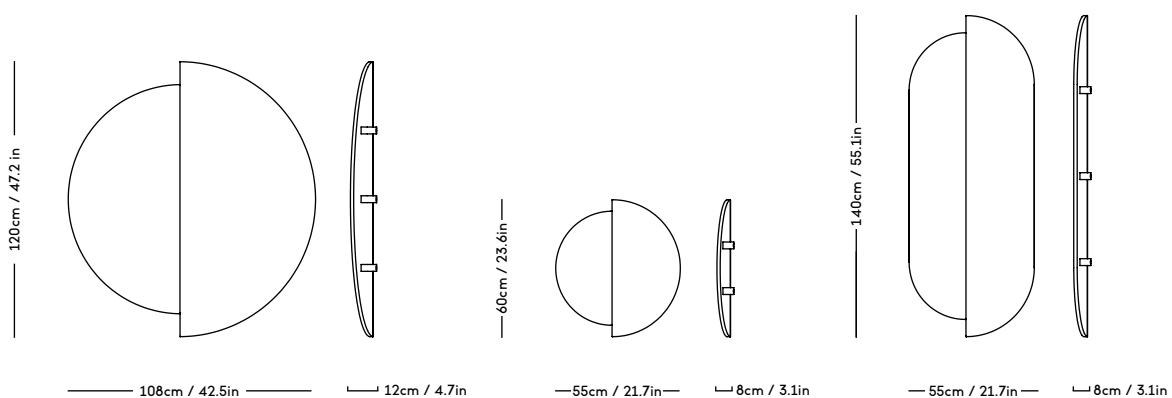

# RAE Mirror

Jessica Vedel, 2017

ITEM CODE	PRODUCT / VARIANT	MATERIAL	LEADTIME	PRICE EX. VAT (EUR)
50110	RAE mirror Ø120 (Ivory)	Painted MDF and mirror glass	In stock	1225
50120	RAE mirror Ø60 (White)	Painted MDF and mirror glass	In stock	275
50121	RAE mirror Ø60 (Dark red)	Painted MDF and mirror glass	In stock	275
50130	RAE mirror Full body (White)	Painted MDF and mirror glass	In stock	545