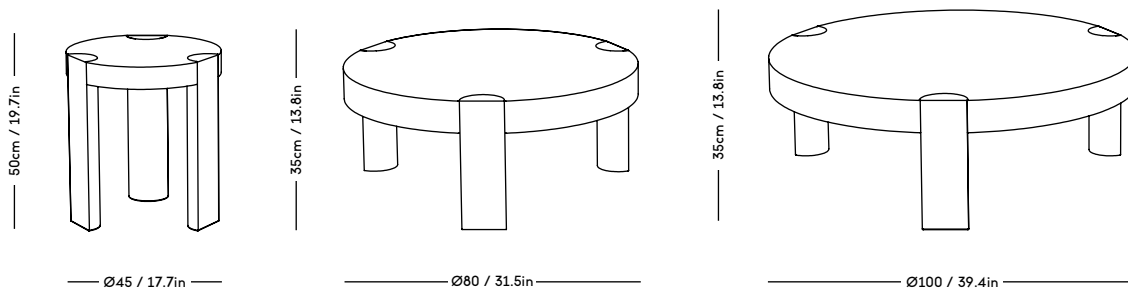

FER Table

Mazo, 2021

ITEM CODE	PRODUCT / VARIANT	MATERIAL	LEADTIME	PRICE EX. VAT (EUR)
60200	Coffee table Ø100 White	High gloss painted MDF and solid oak	In stock	1590
60201	Coffee table Ø80 White	High gloss painted MDF and solid oak	In stock	1225
60210	Side table Ø45 White	High gloss painted MDF and solid oak	In stock	615