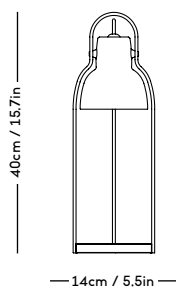

16PLUS Collection

Snorre Læssøe Stephensen, 1979

ITEM CODE	PRODUCT / VARIANT	MATERIAL	LEADTIME	COLLI	PRICE EX. VAT (EUR)
40140	Pendant lamp	Bonechina	In stock	4	115
40130	Pendant lamp w. hanger	OAK/ Bonechina	In stock	4	150
40120	Wall lamp	OAK/ Bonechina	In stock	4	180
40110	Wall lamp adjustable	OAK/ Bonechina	In stock	4	235
40100	Table lamp	OAK/ Bonechina	In stock	4	285
40200	Bulb, dimmable	OAK/ Bonechina	In stock	10	12