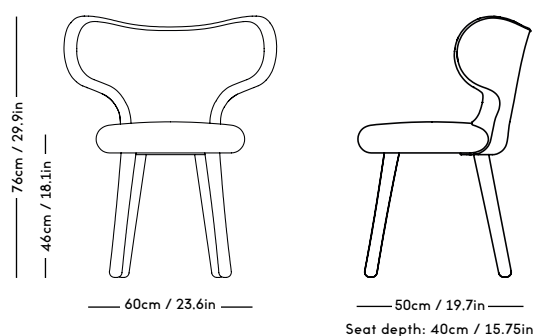

WNG Chair

Magnus Læssøe Stephensen, 1937

PRICE GROUP	PRODUCT / VARIANT	LEGS	LEADTIME	PRICE EX. VAT (EUR)
2	KVADRAT / Hallingdal	Natural oiled oak	8–10 Weeks	875
3	KVADRAT / Vidar	Natural oiled oak	8–10 Weeks	975
4	DAW / Mcnutt	Natural oiled oak	8–10 Weeks	1050
5	BUTE / Storr	Natural oiled oak	8–10 Weeks	1075
6	DEDAR / Artemidor	Natural oiled oak	8–10 Weeks	1300
Sheepskin	Moonlight, Sahara	Natural oiled oak	8–10 Weeks	1250
COM & COL	Customers own material textile / leather	Natural oiled oak	8–10 Weeks	875
Customized legs	Walnut, Black stained oak	Natural Oiled or Varnish	8–10 Weeks	140

Material: Wood frame and legs, Felt gliders, Foam (HR),
Wadding (polyester) and upholstery (fabric/leather/sheepskin).

COM/COL usage (based on fabric width of 140,
and solid color/random matching): 2m / 3m²