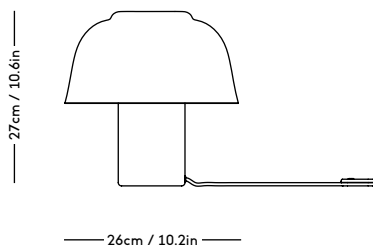

YUKI Lamp

Signe Hytte, 2021

ITEM CODE	PRODUCT / VARIANT	MATERIAL	LEADTIME	PRICE EX. VAT (EUR)
40170	Table lamp White	Mouth blown glass	In stock	275
40171	Table lamp Light blue	Mouth blown glass	In stock	275
40172	Table lamp Olive	Mouth blown glass	In stock	275