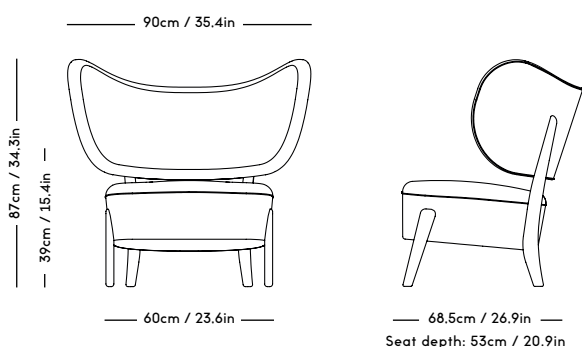

TMBO Lounge Chair

Magnus Læssøe Stephensen, 1935

PRICE GROUP	PRODUCT / VARIANT	LEGS	LEADTIME	PRICE EX. VAT (EUR)
1	ROMO / Linara, KVADRAT / Remix	Natural Oiled Oak Dark Oiled Oak	8–10 Weeks	2175
2	KVADRAT / Hallingdal & Fiord	Natural Oiled Oak Dark Oiled Oak	8–10 Weeks	2375
3	KVADRAT / Vidar	Natural Oiled Oak Dark Oiled Oak	8–10 Weeks	2475
4	DAW / Mohair & Mcnutt	Natural Oiled Oak Dark Oiled Oak	8–10 Weeks	2700
5	BUTE / Storr, DEDAR / Linear	Natural Oiled Oak Dark Oiled Oak	8–10 Weeks	2875
6	JENNIFER SHORTO / Kongaline & Seafoam, DEDAR / Artemidor	Natural Oiled Oak Dark Oiled Oak	8–10 Weeks	3125
Sheepskin	Moonlight, Sahara	Natural Oiled Oak Dark Oiled Oak	8–10 Weeks	3375
COM & COL	Customers own material textile / leather	Natural Oiled Oak Dark Oiled Oak	8–10 Weeks	2375
Customized legs	Walnut, Black stained oak	Natural Oiled or Varnish	8–10 Weeks	140

Material: Wood frame and legs, Felt gliders, Foam (HR),
Wadding (polyester) and upholstery (fabric/leather/sheepskin).

COM/COL usage (based on fabric width of 140,
and solid color/random matching): 4m / 6m²