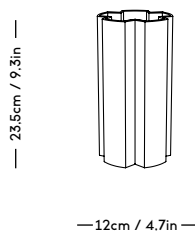

KYO Collection

Snorre Læssøe Stephensen, 1962

ITEM CODE	PRODUCT / VARIANT	MATERIAL	LEADTIME	COLLI	PRICE EX. VAT (EUR)
30110	KYO Vase Star medium White	Glazed porcelain	In stock	4	35
30120	KYO Vase Star large White	Glazed porcelain	In stock	4	45
30111	KYO Vase Star medium Blue	Glazed porcelain	In stock	4	35
30121	KYO Vase Star large Blue	Glazed porcelain	In stock	4	45
30140	KYO Vase Medium / white	Glazed porcelain	In stock	4	45
30141	KYO Vase Medium / blue	Glazed porcelain	In stock	4	90
30150	KYO Vase Large / white	Glazed porcelain	In stock	4	110
30151	KYO Vase Large / blue	Glazed porcelain	In stock	4	110