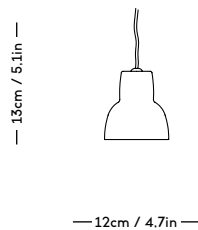

16PLUS Collection

Snorre Læssøe Stephensen, 1979

ITEM CODE	PRODUCT / VARIANT	MATERIAL	LEADTIME	COLLI	PRICE EX. VAT (EUR)
40140	Pendant lamp	Bonechina	In stock	4	115
40130	Pendant lamp w. hanger	OAK/ Bonechina	In stock	4	150
40120	Wall lamp	OAK/ Bonechina	In stock	4	180
40110	Wall lamp adjustable	OAK/ Bonechina	In stock	4	235
40100	Table lamp	OAK/ Bonechina	In stock	4	285
40200	Bulb, dimmable	OAK/ Bonechina	In stock	10	12