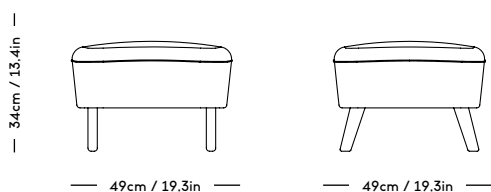

TMBO Pouff

Mazo x Magnus Læssøe Stephensen, 2020

PRICE GROUP	PRODUCT / VARIANT	LEGS	LEADTIME	PRICE EX. VAT (EUR)
1	ROMO / Linara, KVADRAT / Remix	Natural Oiled Oak Dark Oiled Oak	8–10 Weeks	1000
2	KVADRAT / Hallingdal & Fiord	Natural Oiled Oak Dark Oiled Oak	8–10 Weeks	1150
3	KVADRAT / Vidar	Natural Oiled Oak Dark Oiled Oak	8–10 Weeks	1200
4	DAW / Mohair & Mcnutt	Natural Oiled Oak Dark Oiled Oak	8–10 Weeks	1250
5	BUTE / Storr, DEDAR / Linear	Natural Oiled Oak Dark Oiled Oak	8–10 Weeks	1300
6	JENNIFER SHORTO / Kongaline & Seafoam, DEDAR / Artemidor	Natural Oiled Oak Dark Oiled Oak	8–10 Weeks	1400
Sheepskin	Moonlight, Sahara	Natural Oiled Oak Dark Oiled Oak	8–10 Weeks	1450
COM & COL	Customers own material textile / leather	Natural Oiled Oak Dark Oiled Oak	8–10 Weeks	1150
Customized legs	Walnut, Black stained oak	Natural Oiled or Varnish	8–10 Weeks	140

Material: Wood frame and legs, Felt gliders, Foam (HR),
Wadding (polyester) and upholstery (fabric/leather/sheepskin).

COM/COL usage (based on fabric width of 140,
and solid color/random matching): 2m / 3m2