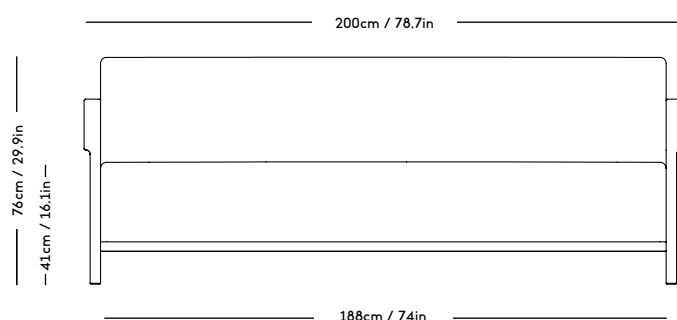

ARCH Upholstered Sofa 3 Seater

Mazo x Magnus Læssøe Stephensen, 2020

PRICE GROUP	PRODUCT / VARIANT	LEGS	LEADTIME	PRICE EX. VAT (EUR)
1	ROMO / Linara, KVADRAT / Remix	Natural Oiled Oak, Dark Oiled Oak, Black Stained Oak	8–10 Weeks	3000
2	KVADRAT / Hallingdal & Fiord	Natural Oiled Oak, Dark Oiled Oak, Black Stained Oak	8–10 Weeks	3350
3	KVADRAT / Vidar	Natural Oiled Oak, Dark Oiled Oak, Black Stained Oak	8–10 Weeks	3600
4	DAW / Mohair & Mcnutt	Natural Oiled Oak, Dark Oiled Oak, Black Stained Oak	8–10 Weeks	4100
5	BUTE / Storr, DEDAR / Linear	Natural Oiled Oak, Dark Oiled Oak, Black Stained Oak	8–10 Weeks	4650
6	JENNIFER SHORTO / Kongaline & Seafoam, DEDAR / Artemidor	Natural Oiled Oak, Dark Oiled Oak, Black Stained Oak	8–10 Weeks	5000
Sheepskin	Moonlight, Sahara	Natural Oiled Oak, Dark Oiled Oak, Black Stained Oak	8–10 Weeks	6500
COM & COL	Customers own material textile / leather	Natural Oiled Oak, Dark Oiled Oak, Black Stained Oak	8–10 Weeks	3350

Material: Wood frame and legs, Felt gliders, Foam (HR),
Wadding (polyester) and upholstery (fabric/sheepskin).

COM/COL usage (based on fabric width of 140, and solid
color/random matching): 8m / NOT DUABLE