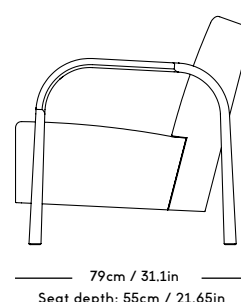

ARCH Upholstered Sofa 3 Seater

Mazo x Magnus Læssøe Stephensen, 2020

PRICE GROUP	PRODUCT / VARIANT	LEGS	LEADTIME	PRICE EX. VAT (EUR)
1	ROMO / Linara, KVADRAT / Remix	Natural Oiled Oak, Dark Oiled Oak, Black Stained Oak	8–10 Weeks	3000
2	KVADRAT / Hallingdal & Fiord	Natural Oiled Oak, Dark Oiled Oak, Black Stained Oak	8–10 Weeks	3350
3	KVADRAT / Vidar	Natural Oiled Oak, Dark Oiled Oak, Black Stained Oak	8–10 Weeks	3600
4	DAW / Mohair & Mcnutt	Natural Oiled Oak, Dark Oiled Oak, Black Stained Oak	8–10 Weeks	4100
5	BUTE / Storr, DEDAR / Linear	Natural Oiled Oak, Dark Oiled Oak, Black Stained Oak	8–10 Weeks	4650
6	JENNIFER SHORTO / Kongaline & Seafoam, DEDAR / Artemidor	Natural Oiled Oak, Dark Oiled Oak, Black Stained Oak	8–10 Weeks	5000
Sheepskin	Moonlight, Sahara	Natural Oiled Oak, Dark Oiled Oak, Black Stained Oak	8–10 Weeks	6500
COM & COL	Customers own material textile / leather	Natural Oiled Oak, Dark Oiled Oak, Black Stained Oak	8–10 Weeks	3350

Material: Wood frame and legs, Felt gliders, Foam (HR),
Wadding (polyester) and upholstery (fabric/sheepskin).

COM/COL usage (based on fabric width of 140, and solid
color/random matching): 8m / NOT DUABLE