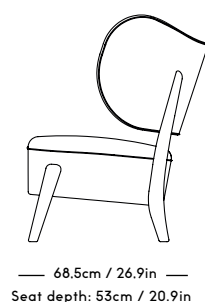

TMBO Sofa

Magnus Læssøe Stephensen, 1935

PRICE GROUP	PRODUCT / VARIANT	LEGS	LEADTIME	PRICE EX. VAT (EUR)
1	ROMO / Linara, KVADRAT / Remix	Natural Oiled Oak Dark Oiled Oak	8–10 Weeks	2975
2	KVADRAT / Hallingdal & Fiord	Natural Oiled Oak Dark Oiled Oak	8–10 Weeks	3150
3	KVADRAT / Vidar	Natural Oiled Oak Dark Oiled Oak	8–10 Weeks	3350
4	DAW / Mohair & Mcnutt	Natural Oiled Oak Dark Oiled Oak	8–10 Weeks	3550
5	BUTE / Storr, DEDAR / Linear	Natural Oiled Oak Dark Oiled Oak	8–10 Weeks	3850
6	JENNIFER SHORTO / Kongaline & Seafoam, DEDAR / Artemidor	Natural Oiled Oak Dark Oiled Oak	8–10 Weeks	4250
Sheepskin	Moonlight, Sahara	Natural Oiled Oak Dark Oiled Oak	8–10 Weeks	4450
COM & COL	Customers own material textile / leather	Natural Oiled Oak Dark Oiled Oak	8–10 Weeks	3150
Customized legs	Walnut, Black stained oak	Natural Oiled or Varnish	8–10 Weeks	140

Material: Wood frame and legs, Felt gliders, Foam (HR), Wadding (polyester) and upholstery (fabric/sheepskin).

COM/COL usage (based on fabric width of 140, and solid color/random matching): 7m / NOT DUABLE