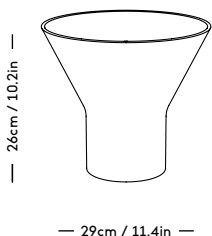

# KYO Collection

Snorre Læssøe Stephensen, 1962

ITEM CODE	PRODUCT / VARIANT	MATERIAL	LEADTIME	COLLI	PRICE EX. VAT (EUR)
30110	KYO Vase Star medium White	Glazed porcelain	In stock	4	35
30120	KYO Vase Star large White	Glazed porcelain	In stock	4	45
30111	KYO Vase Star medium Blue	Glazed porcelain	In stock	4	35
30121	KYO Vase Star large Blue	Glazed porcelain	In stock	4	45
30140	KYO Vase Medium / white	Glazed porcelain	In stock	4	45
30141	KYO Vase Medium / blue	Glazed porcelain	In stock	4	90
30150	KYO Vase Large / white	Glazed porcelain	In stock	4	110
30151	KYO Vase Large / blue	Glazed porcelain	In stock	4	110