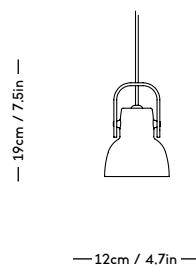

16PLUS Collection

Snorre Læssøe Stephensen, 1979

ITEM CODE	PRODUCT / VARIANT	MATERIAL	LEADTIME	COLLI	PRICE EX. VAT (EUR)
40140	Pendant lamp	Bonechina	In stock	4	115
40130	Pendant lamp w. hanger	OAK/ Bonechina	In stock	4	150
40120	Wall lamp	OAK/ Bonechina	In stock	4	180
40110	Wall lamp adjustable	OAK/ Bonechina	In stock	4	235
40100	Table lamp	OAK/ Bonechina	In stock	4	285
40200	Bulb, dimmable	OAK/ Bonechina	In stock	10	12