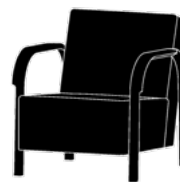

ARCH Lounge Chair P. 14

DESIGN Magnus Læssøe Stephensen
YEAR 1932
PRICE from 1650 EUR ex. VAT

ARCH Upholstered Chair P. 15

DESIGN Mazo x Magnus Læssøe Stephensen
YEAR 2020
PRICE from 1900 EUR ex. VAT