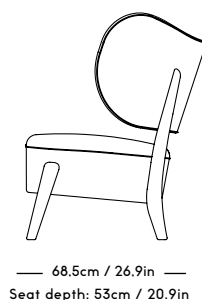

TMBO Sofa

Magnus Læssøe Stephensen, 1935

PRICE GROUP	PRODUCT / VARIANT	LEGS	LEADTIME	PRICE EX. VAT (EUR)	PRICE INCL. VAT (GBP)
1	ROMO / Linara, KVADRAT / Remix	Natural oiled oak, Dark oiled oak	8–10 weeks	3300	3410
2	KVADRAT / Hallingdal	Natural oiled oak, Dark oiled oak	8–10 weeks	3400	3510
3	KVADRAT / Vidar	Natural oiled oak, Dark oiled oak	8–10 weeks	3650	3770
4	DAW / Mcnutt, KVADRAT / Colline	Natural oiled oak, Dark oiled oak	8–10 weeks	3795	3975
5	BUTE / Storr, DAW / Grand Mohair, DEDAR / Tigerbeat, Karakorum, KVADRAT / Sisu	Natural oiled oak, Dark oiled oak	8–10 weeks	3850	4285
6	JENNIFFER SHORTO / Seafoam	Natural oiled oak, Dark oiled oak	8–10 weeks	4150	4855
7	DEDAR / Artemidor	Natural oiled oak, Dark oiled oak	8–10 weeks	5000	6160
8	PIERRE FREY / Opio, Alexander	Natural oiled oak, Dark oiled oak	8–10 weeks	5500	5680
Sheepskin	Moonlight, Sahara	Natural oiled oak, Dark oiled oak	8–10 weeks	5050	5215
COM & COL	Customers own material textile / leather	Natural oiled oak, Dark oiled oak	8–10 weeks	3400	3510
Customized legs	Walnut, Black stained oak	Natural oiled or Varnish	8–10 weeks	150	155

Material: Wood frame and legs, Felt gliders, Foam (HR), Wadding (polyester) and upholstery (fabric / sheepskin).

COM/COL usage (based on fabric width of 140, and solid color/random matching): 7m/NOT DUABLE