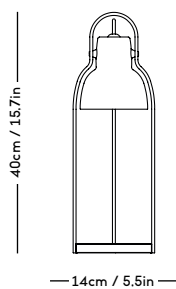

16PLUS Collection

Snorre Læssøe Stephensen, 1979

ITEM CODE	PRODUCT / VARIANT	MATERIAL	LEADTIME	COLLI	PRICE EX. VAT (EUR)	PRICE INCL. VAT (GBP)
40140	Pendant lamp	Bonechina	In stock	4	130	135
40130	Pendant lamp w. hanger	OAK/ Bonechina	In stock	4	165	175
40120	Wall lamp	OAK/ Bonechina	In stock	4	195	205
40110	Wall lamp adjustable	OAK/ Bonechina	In stock	4	260	270
40100	Table lamp	OAK/ Bonechina	In stock	4	315	330
40200	Bulb, dimmable	OAK/ Bonechina	In stock	10	14	15