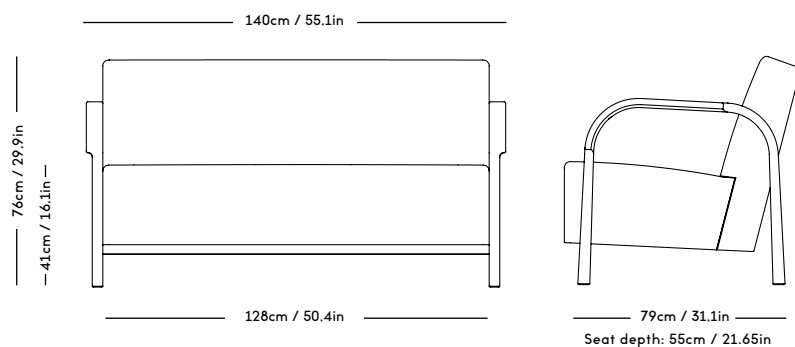

ARCH Upholstered Sofa 2 Seater - Standard textiles

Mazo x Magnus Læssøe Stephensen, 2020

ITEM CODE	PRODUCT / VARIANT	LEGS	LEADTIME	PRICE EX. VAT (EUR)	PRICE INCL. VAT (GBP)
STARC2-VB24	KVADRAT / Vidar 333	Black OAK	8-10 weeks	3550	3675
STARC2-MO24	DAW / McNutt White	OAK	8-10 weeks	3775	3900
STARC2-MB24	DAW / McNutt White	Black OAK	8-10 weeks	3775	3900
STARC2-TSO24	NOBILIS / Taiga Taupe - 10946-10	Smoked OAK	8-10 weeks	4225	5680

Material: Wood frame and legs, Felt gliders, Foam (HR), Wadding (polyester) and upholstery (fabric / sheepskin).

COM/COL usage (based on fabric width of 140, and solid color/random matching): 6m / NOT DUABLE