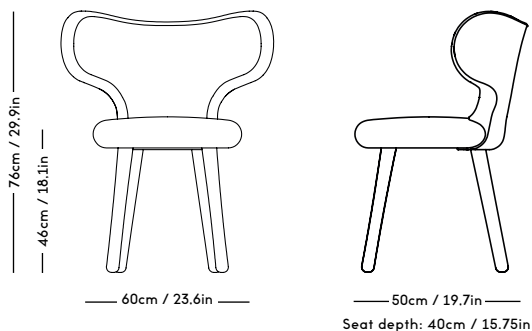

WNG Chair - Standard textiles

Magnus Læssøe Stephensen, 1937

ITEM CODE	PRODUCT / VARIANT	LEGS	LEADTIME	PRICE EX. VAT (EUR)	PRICE INCL. VAT (GBP)
STWNG-V24	KVADRAT / Vidar 333	Smoked OAK	8-10 weeks		
STWNG-T24	NOBILIS / Taiga Taupe - 10946-10	Smoked OAK	8-10 weeks		
STWNG-SM24	SKANDILOCK / Sheepskin Moonlight	OAK	8-10 weeks		
STWNG-SS24	SKANDILOCK / Sheepskin Sahara	OAK	8-10 weeks		

Material: Wood frame and legs, Felt gliders, Foam (HR), Wadding (polyester) and upholstery (fabric / leather / sheepskin).

COM/COL usage (based on fabric width of 140, and solid color/random matching): 2m / 3m²