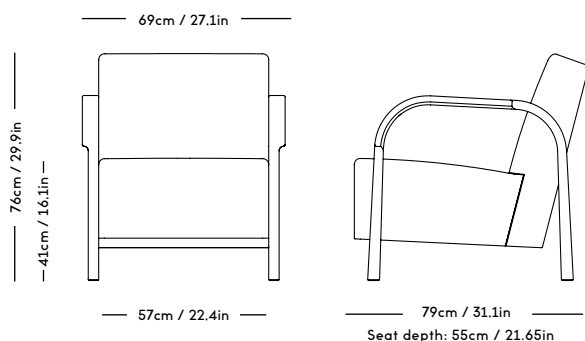

ARCH Upholstered Lounge Chair

Mazo x Magnus Læssøe Stephensen, 2020

PRICE GROUP	PRODUCT / VARIANT	LEGS	LEADTIME	PRICE EX. VAT (EUR)	PRICE INCL. VAT (GBP)
1	ROMO / Linara, KVADRAT / Remix	Natural oiled oak, Dark oiled oak, Black stained oak	8–10 weeks	1900	1965
2	KVADRAT / Hallingdal	Natural oiled oak, Dark oiled oak, Black stained oak	8–10 weeks	2200	2275
3	KVADRAT / Vidar	Natural oiled oak, Dark oiled oak, Black stained oak	8–10 weeks	2450	2530
4	DAW / Mcnutt, KVADRAT / Colline	Natural oiled oak, Dark oiled oak, Black stained oak	8–10 weeks	2550	2635
5	BUTE / Storr, DAW / Grand Mohair, DEDAR / Tigerbeat, Karakorum, KVADRAT / Sisu	Natural oiled oak, Dark oiled oak, Black stained oak	8–10 weeks	2600	2685
6	JENNIFFER SHORTO / Seafoam	Natural oiled oak, Dark oiled oak, Black stained oak	8–10 weeks	2800	2890
7	DEDAR / Artemidor	Natural oiled oak, Dark oiled oak, Black stained oak	8–10 weeks	3400	3510
8	PIERRE FREY / Opio, Alexander	Natural oiled oak, Dark oiled oak, Black stained oak	8–10 weeks	3900	4025
Sheepskin	Moonlight, Sahara	Natural oiled oak, Dark oiled oak, Black stained oak	8–10 weeks	3128	3225
COM & COL	Customers own material textile / leather	Natural oiled oak, Dark oiled oak, Black stained oak	8–10 weeks	2200	2275

Material: Wood frame and legs, Felt gliders, Foam (HR), Wadding (polyester) and upholstery (fabric / leather / sheepskin).

COM/COL usage (based on fabric width of 140, and solid color/random matching): 3,5m / 6m2 (2 separate hides)