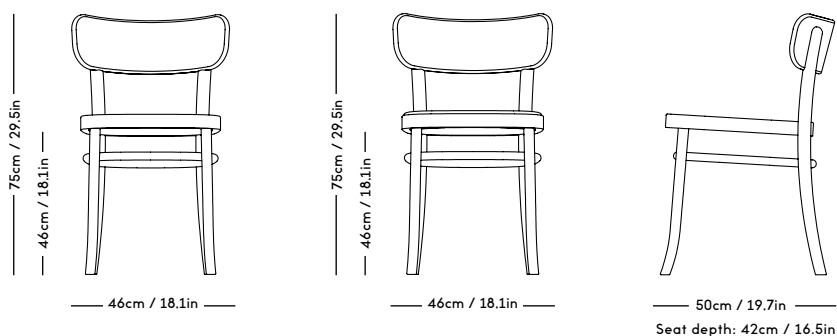

MZO Chair

Magnus Læssøe Stephensen, 1931

ITEM CODE	PRODUCT / VARIANT	MATERIAL	LEADTIME	PRICE EX. VAT (EUR)	PRICE INCL. VAT (GBP)
10101	MZO Chair Black Stained	Beech / stain	In stock	450	465
10102	MZO Chair Royal Blue	Beech / stain	In stock	450	465
10124	MZO Chair w. Upholstery KVADRAT Remix	Beech / stain / textile	In stock	475	495