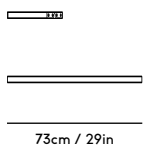

MOD SHELF OAK