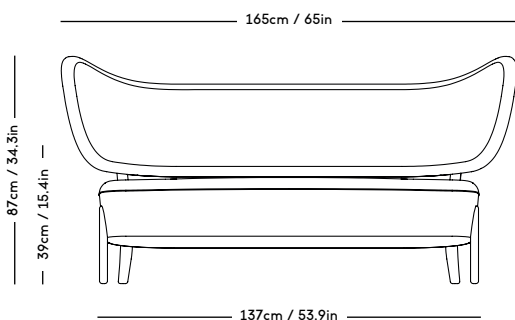

TMBO Sofa

Magnus Læssøe Stephensen, 1935

PRICE GROUP	PRODUCT / VARIANT	LEGS	LEADTIME	PRICE EX. VAT (EUR)	PRICE INCL. VAT (GBP)
1	ROMO / Linara, KVADRAT / Remix	Natural oiled oak, Dark oiled oak	8–10 weeks	3300	3410
2	KVADRAT / Hallingdal	Natural oiled oak, Dark oiled oak	8–10 weeks	3400	3510
3	KVADRAT / Vidar	Natural oiled oak, Dark oiled oak	8–10 weeks	3650	3770
4	DAW / Mcnutt, KVADRAT / Colline	Natural oiled oak, Dark oiled oak	8–10 weeks	3795	3975
5	BUTE / Storr, DAW / Grand Mohair, DEDAR / Tigerbeat, Karakorum, KVADRAT / Sisu	Natural oiled oak, Dark oiled oak	8–10 weeks	3850	4285
6	JENNIFFER SHORTO / Seafoam	Natural oiled oak, Dark oiled oak	8–10 weeks	4150	4855
7	DEDAR / Artemidor	Natural oiled oak, Dark oiled oak	8–10 weeks	5000	6160
8	PIERRE FREY / Opio, Alexander	Natural oiled oak, Dark oiled oak	8–10 weeks	5500	5680
Sheepskin	Moonlight, Sahara	Natural oiled oak, Dark oiled oak	8–10 weeks	5050	5215
COM & COL	Customers own material textile / leather	Natural oiled oak, Dark oiled oak	8–10 weeks	3400	3510
Customized legs	Walnut, Black stained oak	Natural oiled or Varnish	8–10 weeks	150	155

Material: Wood frame and legs, Felt gliders, Foam (HR), Wadding (polyester) and upholstery (fabric / sheepskin).

COM/COL usage (based on fabric width of 140, and solid color/random matching): 7m/NOT DUABLE