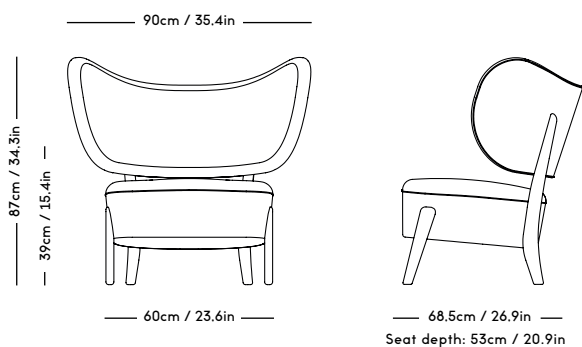

TMBO Lounge Chair - Standard textiles

Magnus Læssøe Stephensen, 1935

ITEM CODE	PRODUCT / VARIANT	LEGS	LEADTIME	PRICE EX. VAT (EUR)	PRICE INCL. VAT (GBP)
STTMBO-V24	KVADRAT / Vidar 333	Smoked OAK	8-10 weeks	2850	2950
STTMBO-T24	NOBILIS / Taiga Taupe - 10946-10	Smoked OAK	8-10 weeks	2950	3975
STTMBO-SS24	SKANDILOCK / Sheepskin Sahara	OAK	8-10 weeks	3595	3715
STTMBO-SM24	SKANDILOCK / Sheepskin Moonlight	OAK	8-10 weeks	3595	3715

Material: Wood frame and legs, Felt gliders, Foam (HR), Wadding (polyester) and upholstery (fabric / leather / sheepskin).

COM/COL usage (based on fabric width of 140, and solid color/random matching): 4m / 6m²