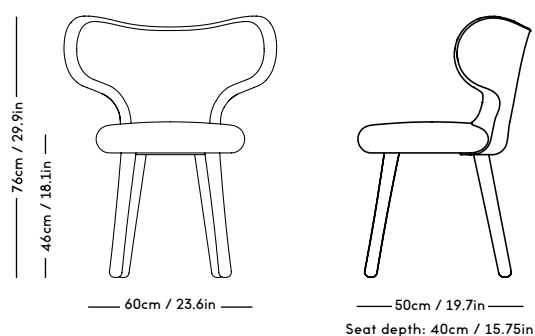

WNG Chair

Magnus Læssøe Stephensen, 1937

PRICE GROUP	PRODUCT / VARIANT	LEGS	LEADTIME	PRICE EX. VAT (EUR)	PRICE INCL. VAT (GBP)
1	KVADRAT / Remix	Natural oiled oak	8–10 weeks	875	905
2	KVADRAT / Hallingdal	Natural oiled oak	8–10 weeks	950	985
3	KVADRAT / Vidar, Fiord	Natural oiled oak	8–10 weeks	1050	1085
4	DAW / Mcnutt, KVADRAT / Colline	Natural oiled oak	8–10 weeks	1150	1190
5	BUTE / Storr, DEDAR / Karakorum, KVADRAT / Sisu	Natural oiled oak	8–10 weeks	1200	1240
6	JENNIFFER SHORTO / Seafoam	Natural oiled oak	8–10 weeks	1250	1290
7	DEDAR / Artemidor	Natural oiled oak	8–10 weeks	1450	1500
8	PIERRE FREY / Opio, Alexander	Natural oiled oak	8–10 weeks	1675	1730
Sheepskin	Moonlight, Sahara	Natural oiled oak	8–10 weeks	1300	1345
COM & COL	Customers own material textile / leather	Natural oiled oak	8–10 weeks	950	985
Customized legs	Walnut, Black stained oak	Natural oiled or varnish	8–10 weeks	150	155

Material: Wood frame and legs, Felt gliders, Foam (HR), Wadding (polyester) and upholstery (fabric / leather / sheepskin).

COM/COL usage (based on fabric width of 140, and solid color/random matching): 2m / 3m2