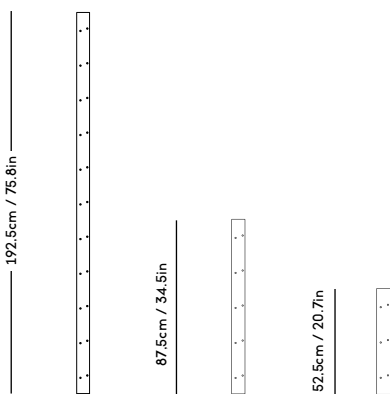

MOD Shelving System

Magnus Sangild, 2023

ITEM CODE	PRODUCT / VARIANT	MATERIAL	LEADTIME	PRICE EX. VAT (EUR)	PRICE INCL. VAT (GBP)
70110	MOD Rail 1925	Solid oak wood	In stock	255	265
70120	MOD Rail 875	Solid oak wood	In stock	175	185
70130	MOD Rail 525	Solid oak wood	In stock	160	170
70200	MOD Shelf Alu W730 x D300	Aluminium	In stock	250	260
70210	MOD Shelf Alu W730 x D200	Aluminium	In stock	235	245
70220	MOD Magazine Shelf Alu W730 x D300	Aluminium	In stock	335	350
70230	MOD DESK Alu W730 x D600	Aluminium	In stock	560	580
70300	MOD Shelf OAK W730 x D300	Oak veneered plywood	In stock	250	260
70400	MOD Cabinet	Oak veneered plywood	In stock	1145	1185

MOD RAIL 1925, 875, 525