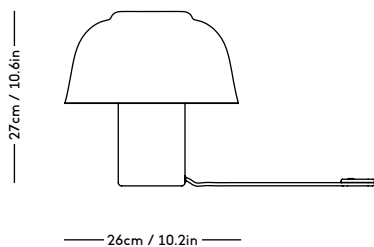

YUKI Lamp

Signe Hytte, 2021

ITEM CODE	PRODUCT / VARIANT	MATERIAL	LEADTIME	PRICE EX. VAT (EUR)	PRICE INCL. VAT (GBP)
40170	Table lamp White	Mouth blown glass	In stock	245	255
40171	Table lamp Light blue	Mouth blown glass	In stock	245	255
40172	Table lamp Olive	Mouth blown glass	In stock	245	255