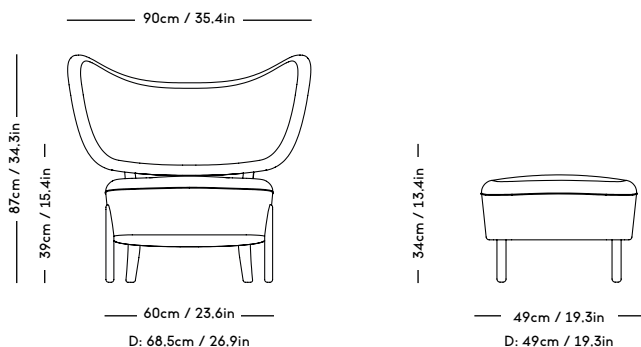

TMBO Lounge Chair & Pouff

Magnus Læssøe Stephensen, 1935

PRICE GROUP	PRODUCT / VARIANT	LEGS	LEADTIME	PRICE EX. VAT (EUR)	PRICE INCL. VAT (GBP)
1	ROMO / Linara, KVADRAT / Remix	Natural oiled oak, Dark oiled oak	8–10 weeks	3100	3200
2	KVADRAT / Hallingdal	Natural oiled oak, Dark oiled oak	8–10 weeks	3350	3460
3	KVADRAT / Vidar	Natural oiled oak, Dark oiled oak	8–10 weeks	3500	3625
4	DAW / Mcnutt, KVADRAT / Colline	Natural oiled oak, Dark oiled oak	8–10 weeks	3650	3770
5	BUTE / Storr, DAW / Grand Mohair, DEDAR / Tigerbeat, Karakorum, KVADRAT / Sisu	Natural oiled oak, Dark oiled oak	8–10 weeks	3950	4080
6	JENNIFFER SHORTO / Seafoam	Natural oiled oak, Dark oiled oak	8–10 weeks	4150	4290
7	DEDAR / Artemidor	Natural oiled oak, Dark oiled oak	8–10 weeks	4700	4855
8	PIERRE FREY / Opio, Alexander	Natural oiled oak, Dark oiled oak	8–10 weeks	5100	5265
Sheepskin	Moonlight, Sahara	Natural oiled oak, Dark oiled oak	8–10 weeks	4400	4545
COM & COL	Customers own material textile / leather	Natural oiled oak, Dark oiled oak	8–10 weeks	3350	3460
Customized legs	Walnut, Black stained oak	Natural oiled or Varnish	8–10 weeks	220	230