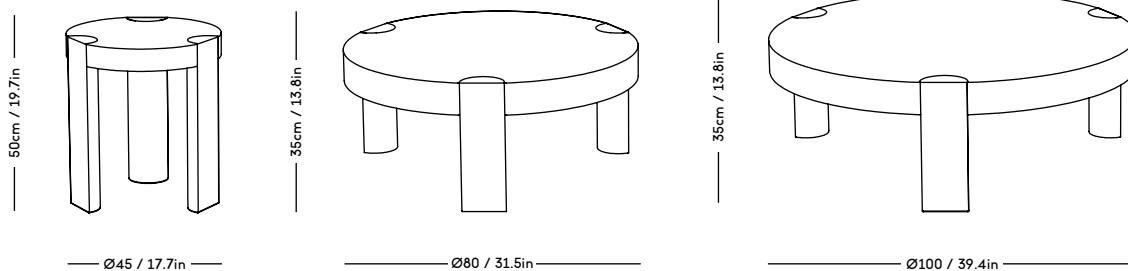

MOD Shelving System

Magnus Sangild, 2023

ITEM CODE	PRODUCT / VARIANT	MATERIAL	LEADTIME	PRICE EX. VAT (EUR)	PRICE INCL. VAT (GBP)
MOD1	MOD Model 1, 2 x 1925 Rail + 5 x Alu shelves	Solid oak wood, aluminum and stainless steel	In stock	1605	1665
MOD2	MOD Model 2, 1 x 1925 Rail + 5 x Alu shelves	Solid oak wood, aluminum and stainless steel	In stock	1375	1425
MOD3	MOD Model 3, 2 x 1925 Rail + 5 x OAK shelves	Solid oak wood, oak veneered plywood and stainless steel	In stock	1605	1665
MOD4	MOD Model 4, 1 x 1925 Rail + 5 x OAK shelves	Solid oak wood, oak veneered plywood and stainless steel	In stock	1375	1425
MOD5	MOD Model 5, 2 x 1925 Rail + 3 x Alu shelves + Cabinet	Solid oak wood, oak veneered plywood, aluminium and stainless steel	In stock	2295	2375
MOD6	MOD Model 6, 1 x 1925 Rail + 3 x Alu shelves + Cabinet	Solid oak wood, oak veneered plywood, aluminium and stainless steel	In stock	2065	2140
MOD7	MOD Model 7, 2 x 1925 Rail + 3 x OAK shelves + Cabinet	Solid oak wood, oak veneered plywood and stainless steel	In stock	2290	2370
MOD8	MOD Model 8, 1 x 1925 Rail + 3 x OAK shelves + Cabinet	Solid oak wood, oak veneered plywood and stainless steel	In stock	2065	2140