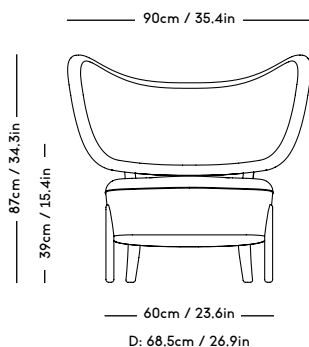

TMBO Lounge Chair & Pouff - Standard textiles

Magnus Læssøe Stephensen, 1935

ITEM CODE	PRODUCT / VARIANT	LEGS	LEADTIME	PRICE EX. VAT (EUR)	PRICE INCL. VAT (GBP)
STTMBOB-V24	KVADRAT / Vidar 333	Smoked OAK	8-10 weeks	3500	3625
STTMBOB-T24	NOBILIS / Taiga Taupe - 10946-10	Smoked OAK	8-10 weeks	3950	3950
STTMBOB-SS24	SKANDILOCK / Sheepskin Sahara	OAK	8-10 weeks	4400	4545
STTMBOB-SM24	SKANDILOCK / Sheepskin Moonlight	OAK	8-10 weeks	4400	4545