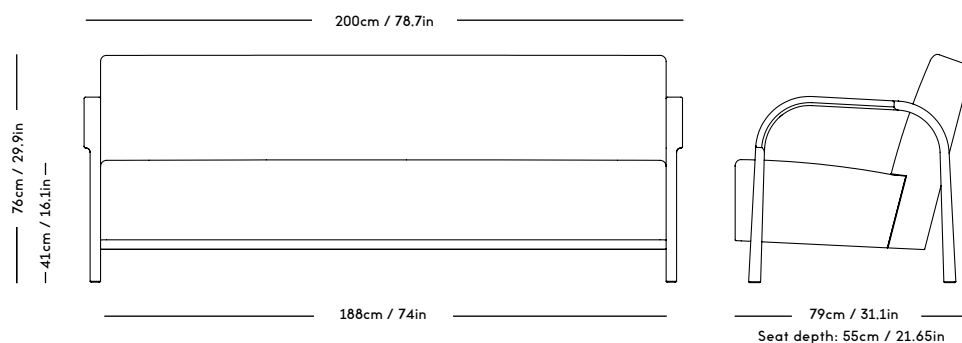

ARCH Upholstered Sofa 3 Seater - Standard textiles

Mazo x Magnus Læssøe Stephensen, 2020

ITEM CODE	PRODUCT / VARIANT	LEGS	LEADTIME	PRICE EX. VAT (EUR)	PRICE INCL. VAT (GBP)
STARC3-VB24	KVADRAT / Vidar 333	Black OAK	8-10 weeks	3875	3995
STARC3-MO24	DAW / McNutt White	OAK	8-10 weeks	4350	4495
STARC3-MB24	DAW / McNutt White	Black OAK	8-10 weeks	4350	4495
STARC3-TSO24	NOBILIS / Taiga Taupe - 10946-10	Smoked OAK	8-10 weeks	4925	5085

Material: Wood frame and legs, Felt gliders, Foam (HR), Wadding (polyester) and upholstery (fabric/sheepskin).

COM/COL usage (based on fabric width of 140, and solid color/random matching): 8m / NOT DUABLE