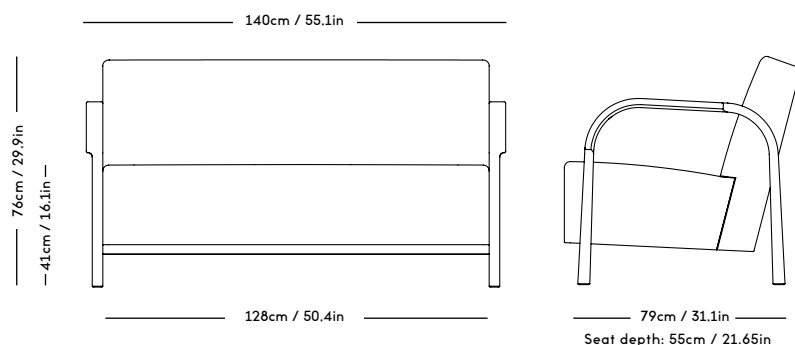

ARCH Upholstered Sofa 2 Seater

Mazo x Magnus Læssøe Stephensen, 2020

PRICE GROUP	PRODUCT / VARIANT	LEGS	LEADTIME	PRICE EX. VAT (EUR)	PRICE INCL. VAT (GBP)
1	ROMO / Linara, KVADRAT / Remix	Natural oiled oak, Dark oiled oak, Black stained oak	8–10 weeks	2850	2950
2	KVADRAT / Hallingdal	Natural oiled oak, Dark oiled oak, Black stained oak	8–10 weeks	3175	3275
3	KVADRAT / Vidar	Natural oiled oak, Dark oiled oak, Black stained oak	8–10 weeks	3550	3675
4	DAW / Mcnutt, KVADRAT / Colline	Natural oiled oak, Dark oiled oak, Black stained oak	8–10 weeks	3775	3900
5	BUTE / Storr, DAW / Grand Mohair, DEDAR / Tigerbeat, Karakorum, KVADRAT / Sisu	Natural oiled oak, Dark oiled oak, Black stained oak	8–10 weeks	4225	4375
6	JENNIFFER SHORTO / Seafoam	Natural oiled oak, Dark oiled oak, Black stained oak	8–10 weeks	4550	4700
7	DEDAR / Artemidor	Natural oiled oak, Dark oiled oak, Black stained oak	8–10 weeks	5000	5160
8	PIERRE FREY / Opio, Alexander	Natural oiled oak, Dark oiled oak, Black stained oak	8–10 weeks	5500	5680
Sheepskin	Moonlight, Sahara	Natural oiled oak, Dark oiled oak, Black stained oak	8–10 weeks	5500	5680
COM & COL	Customers own material textile / leather	Natural oiled oak, Dark oiled oak, Black stained oak	8–10 weeks	3175	3275

Material: Wood frame and legs, Felt gliders, Foam (HR), Wadding (polyester) and upholstery (fabric / sheepskin).

COM/COL usage (based on fabric width of 140, and solid color/random matching): 6m / NOT DUABLE