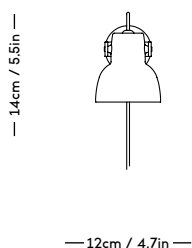

16PLUS Collection

Snorre Læssøe Stephensen, 1979

ITEM CODE	PRODUCT / VARIANT	MATERIAL	LEADTIME	COLLI	PRICE EX. VAT (EUR)	PRICE INCL. VAT (GBP)
40140	Pendant lamp	Bonechina	In stock	4	130	135
40130	Pendant lamp w. hanger	OAK/ Bonechina	In stock	4	165	175
40120	Wall lamp	OAK/ Bonechina	In stock	4	195	205
40110	Wall lamp adjustable	OAK/ Bonechina	In stock	4	260	270
40100	Table lamp	OAK/ Bonechina	In stock	4	315	330
40200	Bulb, dimmable	OAK/ Bonechina	In stock	10	14	15