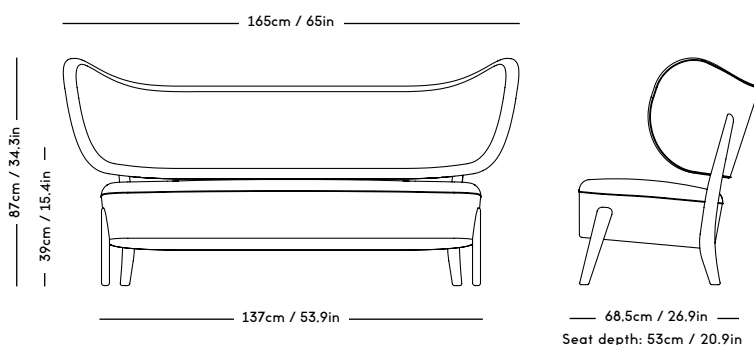

TMBO Sofa - Standard textiles

Magnus Læssøe Stephensen, 1935

ITEM CODE	PRODUCT / VARIANT	LEGS	LEADTIME	PRICE EX. VAT (EUR)	PRICE INCL. VAT (GBP)
STTMBOS-V24	KVADRAT / Vidar 333	Smoked OAK	8-10 weeks	3650	3770
STTMBOS-T24	NOBILIS / Taiga Taupe - 10946-10	Smoked OAK	8-10 weeks	3850	4285
STTMBOS-SS24	SKANDILOCK / Sheepskin Sahara	OAK	8-10 weeks	5050	5215
STTMBOS-SM24	SKANDILOCK / Sheepskin Moonlight	OAK	8-10 weeks	5050	5050

Material: Wood frame and legs, Felt gliders, Foam (HR), Wadding (polyester) and upholstery (fabric / sheepskin).

COM/COL usage (based on fabric width of 140, and solid color/random matching): 7m/NOT DUABLE