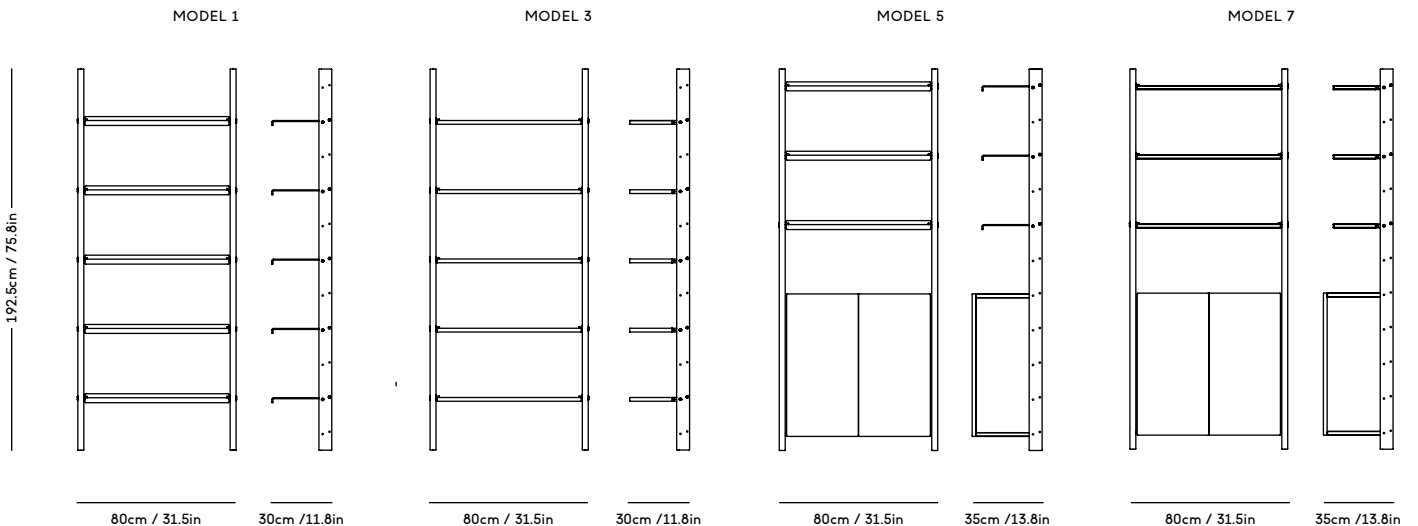

MOD Shelving System

Magnus Sangild, 2023

ITEM CODE	PRODUCT / VARIANT	MATERIAL	LEADTIME	PRICE EX. VAT (EUR)	PRICE INCL. VAT (GBP)
MOD1	MOD Model 1, 2 x 1925 Rail + 5 x Alu shelves	Solid oak wood, aluminum and stainless steel	In stock	1605	1665
MOD2	MOD Model 2, 1 x 1925 Rail + 5 x Alu shelves	Solid oak wood, aluminum and stainless steel	In stock	1375	1425
MOD3	MOD Model 3, 2 x 1925 Rail + 5 x OAK shelves	Solid oak wood, oak veneered plywood and stainless steel	In stock	1605	1665
MOD4	MOD Model 4, 1 x 1925 Rail + 5 x OAK shelves	Solid oak wood, oak veneered plywood and stainless steel	In stock	1375	1425
MOD5	MOD Model 5, 2 x 1925 Rail + 3 x Alu shelves + Cabinet	Solid oak wood, oak veneered plywood, aluminium and stainless steel	In stock	2295	2375
MOD6	MOD Model 6, 1 x 1925 Rail + 3 x Alu shelves + Cabinet	Solid oak wood, oak veneered plywood, aluminium and stainless steel	In stock	2065	2140
MOD7	MOD Model 7, 2 x 1925 Rail + 3 x OAK shelves + Cabinet	Solid oak wood, oak veneered plywood and stainless steel	In stock	2290	2370
MOD8	MOD Model 8, 1 x 1925 Rail + 3 x OAK shelves + Cabinet	Solid oak wood, oak veneered plywood and stainless steel	In stock	2065	2140