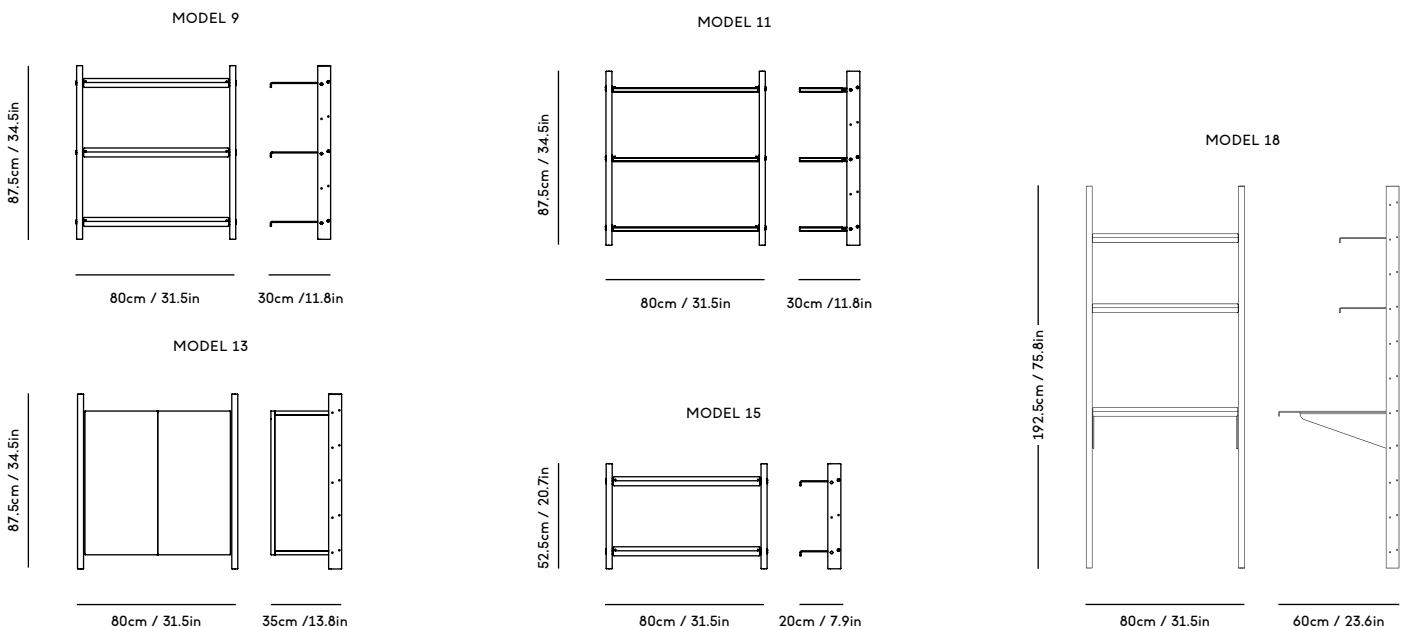

MOD Shelving System

Magnus Sangild, 2023

ITEM CODE	PRODUCT / VARIANT	MATERIAL	LEADTIME	PRICE EX. VAT (EUR)	PRICE INCL. VAT (GBP)
MOD9	MOD Model 9, 2 x 875 Rail + 3 x Alu shelves	Solid oak wood, aluminum and stainless steel	In stock	975	1010
MOD10	MOD Model 10, 1 x 875 Rail + 3 x Alu shelves	Solid oak wood, aluminum and stainless steel	In stock	865	900
MOD11	MOD Model 11, 2 x 875 Rail + 3 x OAK shelves	Solid oak wood, oak veneered plywood and stainless steel	In stock	980	1015
MOD12	MOD Model 12, 1 x 875 Rail + 3 x OAK shelves	Solid oak wood, oak veneered plywood and stainless steel	In stock	870	910
MOD13	MOD Model 13, 2 x 875 Rail + Cabinet	Solid oak wood, oak veneered plywood and stainless steel	In stock	1485	1540
MOD14	MOD Model 14, 1 x 875 Rail + Cabinet	Solid oak wood, oak veneered plywood and stainless steel	In stock	1265	1310
MOD15	MOD Model 15, 2 x 525 Rail + 2 x Alu shelves	Solid oak wood, aluminum and stainless steel	In stock	695	720
MOD16	MOD Model 16, 1 x 525 Rail + 2 x Alu shelves	Solid oak wood, aluminum and stainless steel	In stock	575	595
MOD18	MOD model 18, 2 x 1925 Rail + 2 x Alu shelves + Desk in Alu	Solid oak wood, aluminum and stainless steel	In stock	1570	1625