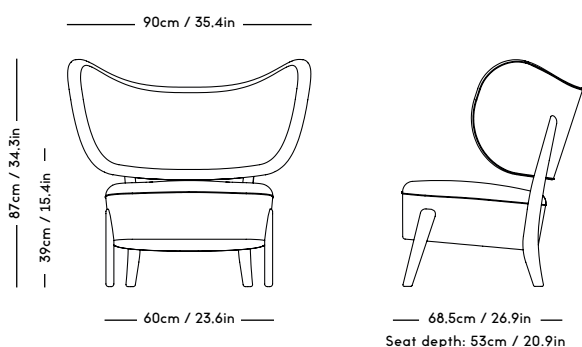

TMBO Lounge Chair

Magnus Læssøe Stephensen, 1935

PRICE GROUP	PRODUCT / VARIANT	LEGS	LEADTIME	PRICE EX. VAT (EUR)	PRICE INCL. VAT (GBP)
1	ROMO / Linara, KVADRAT / Remix	Natural oiled oak, Dark oiled oak	8–10 weeks	2450	2830
2	KVADRAT / Hallingdal	Natural oiled oak, Dark oiled oak	8–10 weeks	2600	2690
3	KVADRAT / Vidar	Natural oiled oak, Dark oiled oak	8–10 weeks	2850	2950
4	DAW / Mcnutt, KVADRAT / Colline	Natural oiled oak, Dark oiled oak	8–10 weeks	2950	3050
5	BUTE / Storr, DAW / Grand Mohair, DEDAR / Tigerbeat, Karakorum, KVADRAT / Sisu	Natural oiled oak, Dark oiled oak	8–10 weeks	3150	3255
6	JENNIFFER SHORTO / Seafoam	Natural oiled oak, Dark oiled oak	8–10 weeks	3400	3510
7	DEDAR / Artemidor	Natural oiled oak, Dark oiled oak	8–10 weeks	3600	3720
8	PIERRE FREY / Opio, Alexander	Natural oiled oak, Dark oiled oak	8–10 weeks	3850	3975
Sheepskin	Moonlight, Sahara	Natural oiled oak, Dark oiled oak	8–10 weeks	3595	3715
COM & COL	Customers own material textile / leather	Natural oiled oak, Dark oiled oak	8–10 weeks	2600	2690
Customized legs	Walnut, Black stained oak	Natural oiled or Varnish	8–10 weeks	150	155

Material: Wood frame and legs, Felt gliders, Foam (HR), Wadding (polyester) and upholstery (fabric / leather / sheepskin).

COM/COL usage (based on fabric width of 140, and solid color/random matching): 4m / 6m²