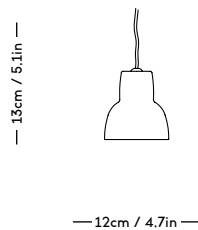

16PLUS Collection

Snorre Læssøe Stephensen, 1979

ITEM CODE	PRODUCT / VARIANT	MATERIAL	LEADTIME	COLLI	PRICE EX. VAT (EUR)	PRICE INCL. VAT (GBP)
40140	Pendant lamp	Bonechina	In stock	4	130	135
40130	Pendant lamp w. hanger	OAK/ Bonechina	In stock	4	165	175
40120	Wall lamp	OAK/ Bonechina	In stock	4	195	205
40110	Wall lamp adjustable	OAK/ Bonechina	In stock	4	260	270
40100	Table lamp	OAK/ Bonechina	In stock	4	315	330
40200	Bulb, dimmable	OAK/ Bonechina	In stock	10	14	15