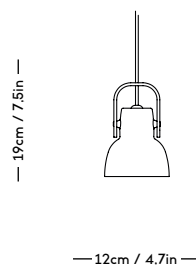

16PLUS Collection

Snorre Læssøe Stephensen, 1979

ITEM CODE	PRODUCT / VARIANT	MATERIAL	LEADTIME	COLLI	PRICE EX. VAT (EUR)	PRICE INCL. VAT (GBP)
40140	Pendant lamp	Bonechina	In stock	4	130	135
40130	Pendant lamp w. hanger	OAK/ Bonechina	In stock	4	165	175
40120	Wall lamp	OAK/ Bonechina	In stock	4	195	205
40110	Wall lamp adjustable	OAK/ Bonechina	In stock	4	260	270
40100	Table lamp	OAK/ Bonechina	In stock	4	315	330
40200	Bulb, dimmable	OAK/ Bonechina	In stock	10	14	15