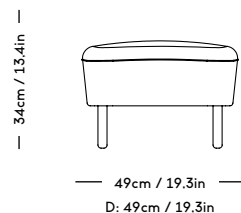

TMBO Lounge Chair & Pouff - Standard textiles

Magnus Læssøe Stephensen, 1935

ITEM CODE	PRODUCT / VARIANT	LEGS	LEADTIME	PRICE EX. VAT (EUR)	PRICE INCL. VAT (GBP)
STTMBOB-V24	KVADRAT / Vidar 333	Smoked OAK	8-10 weeks	3500	3625
STTMBOB-T24	NOBILIS / Taiga Taupe - 10946-10	Smoked OAK	8-10 weeks	3950	3950
STTMBOB-SS24	SKANDILOCK / Sheepskin Sahara	OAK	8-10 weeks	4400	4545
STTMBOB-SM24	SKANDILOCK / Sheepskin Moonlight	OAK	8-10 weeks	4400	4545