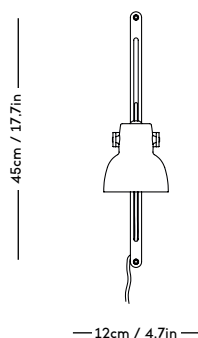

16PLUS Collection

Snorre Læssøe Stephensen, 1979

ITEM CODE	PRODUCT / VARIANT	MATERIAL	LEADTIME	COLLI	PRICE EX. VAT (EUR)	PRICE INCL. VAT (GBP)
40140	Pendant lamp	Bonechina	In stock	4	130	135
40130	Pendant lamp w. hanger	OAK/ Bonechina	In stock	4	165	175
40120	Wall lamp	OAK/ Bonechina	In stock	4	195	205
40110	Wall lamp adjustable	OAK/ Bonechina	In stock	4	260	270
40100	Table lamp	OAK/ Bonechina	In stock	4	315	330
40200	Bulb, dimmable	OAK/ Bonechina	In stock	10	14	15