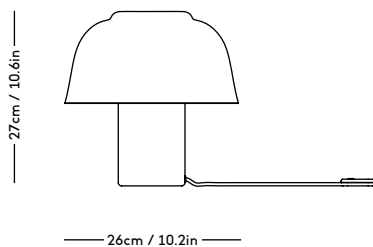

YUKI Lamp

Signe Hytte, 2021

ITEM CODE	PRODUCT / VARIANT	MATERIAL	LEADTIME	PRICE EX. VAT (EUR)	PRICE INCL. VAT (NOK/SEK)
40170	Table lamp White	Mouth blown glass	In stock	275	3850
40171	Table lamp Light blue	Mouth blown glass	In stock	275	3850
40172	Table lamp Olive	Mouth blown glass	In stock	275	3850