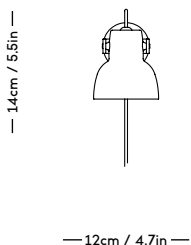

16PLUS Collection

Snorre Læssøe Stephensen, 1979

ITEM CODE	PRODUCT / VARIANT	MATERIAL	LEADTIME	COLLI	PRICE EX. VAT (EUR)	PRICE INCL. VAT (NOK/SEK)
40140	Pendant lamp	Bonechina	In stock	4	115	1610
40130	Pendant lamp w. hanger	OAK/ Bonechina	In stock	4	150	2100
40120	Wall lamp	OAK/ Bonechina	In stock	4	180	2520
40110	Wall lamp adjustable	OAK/ Bonechina	In stock	4	235	3290
40100	Table lamp	OAK/ Bonechina	In stock	4	285	3990
40200	Bulb, dimmable	OAK/ Bonechina	In stock	10	12	168