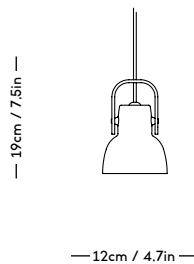

16PLUS Collection

Snorre Læssøe Stephensen, 1979

ITEM CODE	PRODUCT / VARIANT	MATERIAL	LEADTIME	COLLI	PRICE EX. VAT (EUR)	PRICE INCL. VAT (NOK/SEK)
40140	Pendant lamp	Bonechina	In stock	4	115	1610
40130	Pendant lamp w. hanger	OAK/ Bonechina	In stock	4	150	2100
40120	Wall lamp	OAK/ Bonechina	In stock	4	180	2520
40110	Wall lamp adjustable	OAK/ Bonechina	In stock	4	235	3290
40100	Table lamp	OAK/ Bonechina	In stock	4	285	3990
40200	Bulb, dimmable	OAK/ Bonechina	In stock	10	12	168