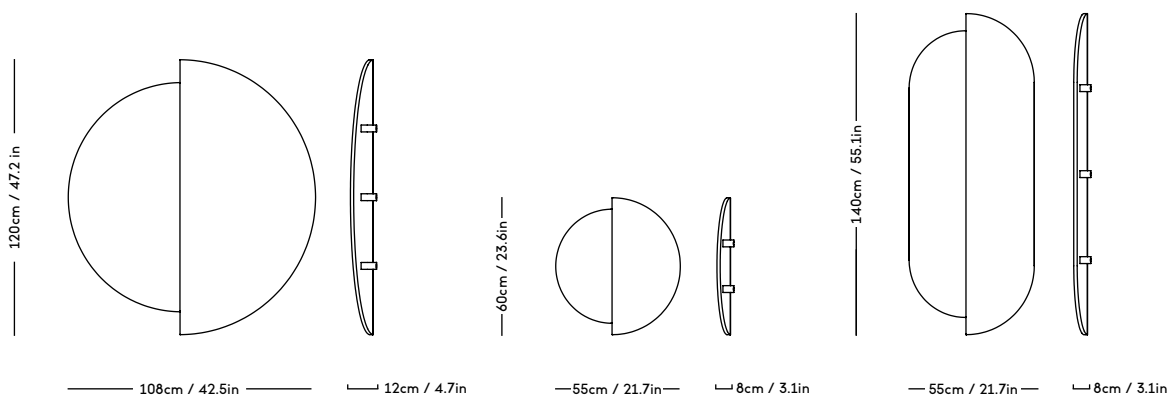

RAE Mirror

Jessica Vedel, 2017

ITEM CODE	PRODUCT / VARIANT	MATERIAL	LEADTIME	PRICE EX. VAT (EUR)	PRICE INCL. VAT (NOK/SEK)
50110	RAE mirror Ø120 (Ivory)	Painted MDF and mirror glass	In stock	1225	17150
50120	RAE mirror Ø60 (White)	Painted MDF and mirror glass	In stock	275	3850
50121	RAE mirror Ø60 (Dark red)	Painted MDF and mirror glass	In stock	275	3850
50130	RAE mirror Full body (White)	Painted MDF and mirror glass	In stock	545	7630