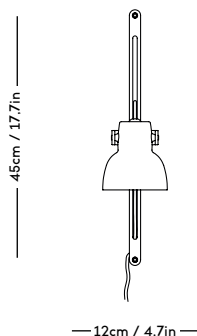

16PLUS Collection

Snorre Læssøe Stephensen, 1979

ITEM CODE	PRODUCT / VARIANT	MATERIAL	LEADTIME	COLLI	PRICE EX. VAT (EUR)	PRICE INCL. VAT (NOK/SEK)
40140	Pendant lamp	Bonechina	In stock	4	115	1610
40130	Pendant lamp w. hanger	OAK/ Bonechina	In stock	4	150	2100
40120	Wall lamp	OAK/ Bonechina	In stock	4	180	2520
40110	Wall lamp adjustable	OAK/ Bonechina	In stock	4	235	3290
40100	Table lamp	OAK/ Bonechina	In stock	4	285	3990
40200	Bulb, dimmable	OAK/ Bonechina	In stock	10	12	168