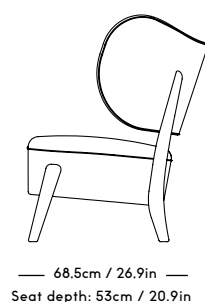

TMBO Sofa

Magnus Læssøe Stephensen, 1935

PRICE GROUP	PRODUCT / VARIANT	LEGS	LEADTIME	PRICE EX. VAT (EUR)	PRICE INCL. VAT (NOK/SEK)
1	ROMO / Linara, KVADRAT / Remix	Natural Oiled Oak Dark Oiled Oak	8–10 Weeks	2975	41650
2	KVADRAT / Hallingdal & Fiord	Natural Oiled Oak Dark Oiled Oak	8–10 Weeks	3150	44100
3	KVADRAT / Vidar	Natural Oiled Oak Dark Oiled Oak	8–10 Weeks	3350	46900
4	DAW / Mohair & Mcnutt	Natural Oiled Oak Dark Oiled Oak	8–10 Weeks	3550	49700
5	BUTE / Storr, DEDAR / Linear	Natural Oiled Oak Dark Oiled Oak	8–10 Weeks	3850	53900
6	JENNIFER SHORTO / Kongaline & Seafoam, DEDAR / Artemidor	Natural Oiled Oak Dark Oiled Oak	8–10 Weeks	4250	59500
Sheepskin	Moonlight, Sahara	Natural Oiled Oak Dark Oiled Oak	8–10 Weeks	4450	62300
COM & COL	Customers own material textile / leather	Natural Oiled Oak Dark Oiled Oak	8–10 Weeks	3150	44100
Customized legs	Walnut, Black stained oak	Natural Oiled or Varnish	8–10 Weeks	140	1960

Material: Wood frame and legs, Felt gliders, Foam (HR), Wadding (polyester) and upholstery (fabric/sheepskin).

COM/COL usage (based on fabric width of 140, and solid color/random matching): 7m / NOT DUABLE