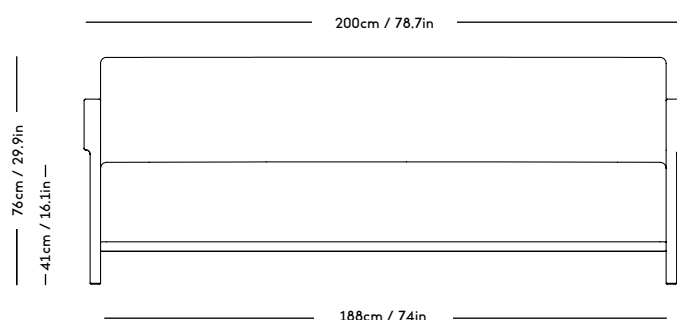

ARCH Upholstered Sofa 3 Seater

Mazo x Magnus Læssøe Stephensen, 2020

PRICE GROUP	PRODUCT / VARIANT	LEGS	LEADTIME	PRICE EX. VAT (EUR)	PRICE INCL. VAT (NOK/SEK)
1	ROMO / Linara, KVADRAT / Remix	Natural Oiled Oak, Dark Oiled Oak, Black Stained Oak	8–10 Weeks	3000	42000
2	KVADRAT / Hallingdal & Fiord	Natural Oiled Oak, Dark Oiled Oak, Black Stained Oak	8–10 Weeks	3350	46900
3	KVADRAT / Vidar	Natural Oiled Oak, Dark Oiled Oak, Black Stained Oak	8–10 Weeks	3600	50400
4	DAW / Mohair & Mcnutt	Natural Oiled Oak, Dark Oiled Oak, Black Stained Oak	8–10 Weeks	4100	57400
5	BUTE / Storr, DEDAR / Linear	Natural Oiled Oak, Dark Oiled Oak, Black Stained Oak	8–10 Weeks	4650	65100
6	JENNIFER SHORTO / Kongaline & Seafoam, DEDAR / Artemidor	Natural Oiled Oak, Dark Oiled Oak, Black Stained Oak	8–10 Weeks	5000	70000
Sheepskin	Moonlight, Sahara	Natural Oiled Oak, Dark Oiled Oak, Black Stained Oak	8–10 Weeks	6500	91000
COM & COL	Customers own material textile / leather	Natural Oiled Oak, Dark Oiled Oak, Black Stained Oak	8–10 Weeks	3350	46900

Material: Wood frame and legs, Felt gliders, Foam (HR), Wadding (polyester) and upholstery (fabric/sheepskin).

COM/COL usage (based on fabric width of 140, and solid color/random matching): 8m / NOT DUABLE