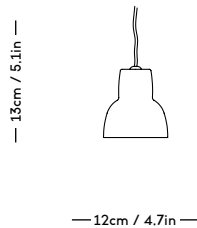

16PLUS Collection

Snorre Læssøe Stephensen, 1979

ITEM CODE	PRODUCT / VARIANT	MATERIAL	LEADTIME	COLLI	PRICE EX. VAT (EUR)	PRICE INCL. VAT (NOK/SEK)
40140	Pendant lamp	Bonechina	In stock	4	115	1610
40130	Pendant lamp w. hanger	OAK/ Bonechina	In stock	4	150	2100
40120	Wall lamp	OAK/ Bonechina	In stock	4	180	2520
40110	Wall lamp adjustable	OAK/ Bonechina	In stock	4	235	3290
40100	Table lamp	OAK/ Bonechina	In stock	4	285	3990
40200	Bulb, dimmable	OAK/ Bonechina	In stock	10	12	168