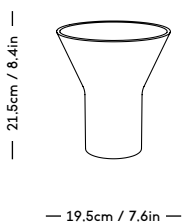

KYO Collection

Snorre Læssøe Stephensen, 1962

ITEM CODE	PRODUCT / VARIANT	MATERIAL	LEADTIME	COLLI	PRICE EX. VAT (EUR)	PRICE INCL. VAT (NOK/SEK)
30110	KYO Vase Star medium White	Glazed porcelain	In stock	4	35	490
30120	KYO Vase Star large White	Glazed porcelain	In stock	4	45	630
30111	KYO Vase Star medium Blue	Glazed porcelain	In stock	4	35	490
30121	KYO Vase Star large Blue	Glazed porcelain	In stock	4	45	630
30140	KYO Vase Medium / white	Glazed porcelain	In stock	4	90	1260
30141	KYO Vase Medium / blue	Glazed porcelain	In stock	4	90	1260
30150	KYO Vase Large / white	Glazed porcelain	In stock	4	110	1540
30151	KYO Vase Large / blue	Glazed porcelain	In stock	4	110	1540