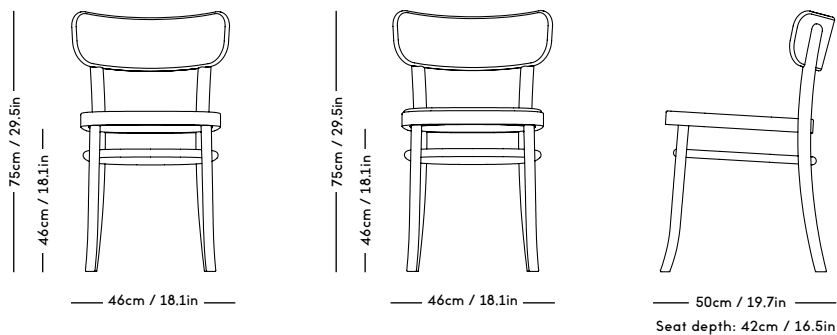

MZO Chair

Magnus Læssøe Stephensen, 1931

ITEM CODE	PRODUCT / VARIANT	MATERIAL	LEADTIME	PRICE EX. VAT (EUR)	PRICE INCL. VAT (NOK/SEK)
10101	MZO Chair Black Stained	Beech / stain	In stock	350	4900
10102	MZO Chair Royal Blue	Beech / stain	In stock	375	5250
10124	MZO Chair w. Upholstery Amber / Crystal Field 753	Beech / stain / textile	In stock	375	5250