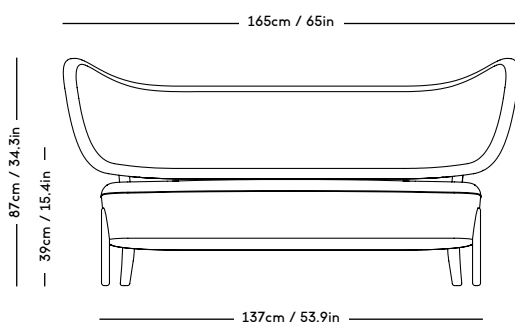

TMBO Sofa

Magnus Læssøe Stephensen, 1935

PRICE GROUP	PRODUCT / VARIANT	LEGS	LEADTIME	PRICE EX. VAT (EUR)	PRICE INCL. VAT (NOK/SEK)
1	ROMO / Linara, KVADRAT / Remix	Natural Oiled Oak Dark Oiled Oak	8–10 Weeks	2975	41650
2	KVADRAT / Hallingdal & Fiord	Natural Oiled Oak Dark Oiled Oak	8–10 Weeks	3150	44100
3	KVADRAT / Vidar	Natural Oiled Oak Dark Oiled Oak	8–10 Weeks	3350	46900
4	DAW / Mohair & Mcnutt	Natural Oiled Oak Dark Oiled Oak	8–10 Weeks	3550	49700
5	BUTE / Storr, DEDAR / Linear	Natural Oiled Oak Dark Oiled Oak	8–10 Weeks	3850	53900
6	JENNIFER SHORTO / Kongaline & Seafoam, DEDAR / Artemidor	Natural Oiled Oak Dark Oiled Oak	8–10 Weeks	4250	59500
Sheepskin	Moonlight, Sahara	Natural Oiled Oak Dark Oiled Oak	8–10 Weeks	4450	62300
COM & COL	Customers own material textile / leather	Natural Oiled Oak Dark Oiled Oak	8–10 Weeks	3150	44100
Customized legs	Walnut, Black stained oak	Natural Oiled or Varnish	8–10 Weeks	140	1960

Material: Wood frame and legs, Felt gliders, Foam (HR), Wadding (polyester) and upholstery (fabric/sheepskin).

COM/COL usage (based on fabric width of 140, and solid color/random matching): 7m / NOT DUABLE