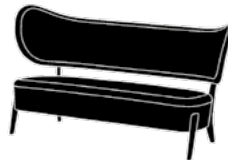

TMBO Lounge Chair P. 5

DESIGN Magnus Læssøe Stephensen
YEAR 1935
PRICE from 2175 EUR ex. VAT

TMBO Pouff P. 6

DESIGN Mazo x Magnus Læssøe Stephensen
YEAR 2020
PRICE from 1000 EUR ex. VAT

TMBO Lounge Chair & Pouff P. 7

DESIGN Magnus Læssøe Stephensen
YEAR 1935
PRICE from 2850 EUR ex. VAT

TMBO Sofa P. 8

DESIGN Magnus Læssøe Stephensen
YEAR 1935
PRICE from 2975 EUR ex. VAT

ARCH Lounge Chair P. 9

DESIGN Magnus Læssøe Stephensen
YEAR 1932
PRICE from 1636 EUR ex. VAT