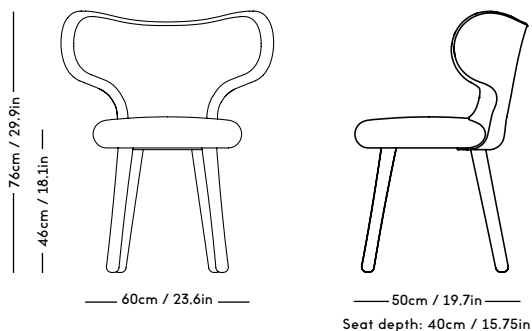

WNG Chair

Magnus Læssøe Stephensen, 1937

PRICE GROUP	PRODUCT / VARIANT	LEGS	LEADTIME	PRICE EX. VAT (EUR)	PRICE INCL. VAT (NOK/SEK)
2	KVADRAT / Hallingdal	Natural oiled oak	8–10 Weeks	875	12250
3	KVADRAT / Vidar	Natural oiled oak	8–10 Weeks	975	13650
4	DAW / Mcnutt	Natural oiled oak	8–10 Weeks	1050	14700
5	BUTE / Storr	Natural oiled oak	8–10 Weeks	1075	15050
6	DEDAR / Artemidor	Natural oiled oak	8–10 Weeks	1300	18200
Sheepskin	Moonlight, Sahara	Natural oiled oak	8–10 Weeks	1250	17500
COM & COL	Customers own material textile / leather	Natural oiled oak	8–10 Weeks	875	13650
Customized legs	Walnut, Black stained oak	Natural Oiled or Varnish	8–10 Weeks	140	1960

Material: Wood frame and legs, Felt gliders, Foam (HR), Wadding (polyester) and upholstery (fabric/leather/sheepskin).

COM/COL usage (based on fabric width of 140, and solid color/random matching): 2m / 3m²