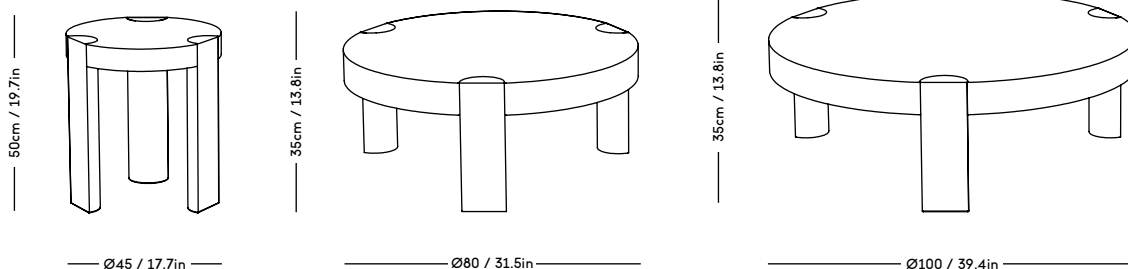

FER Table

Mazo, 2021

ITEM CODE	PRODUCT / VARIANT	MATERIAL	LEADTIME	PRICE EX. VAT (EUR)	PRICE INCL. VAT (NOK/SEK)
60200	Coffee table Ø100 White	High gloss painted MDF and solid oak	In stock	1590	22260
60201	Coffee table Ø80 White	High gloss painted MDF and solid oak	In stock	1225	17150
60210	Side table Ø45 White	High gloss painted MDF and solid oak	In stock	615	8610