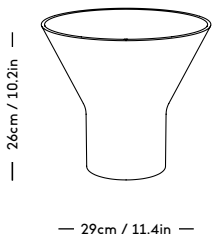

KYO Collection

Snorre Læssøe Stephensen, 1962

ITEM CODE	PRODUCT / VARIANT	MATERIAL	LEADTIME	COLLI	PRICE EX. VAT (EUR)	PRICE INCL. VAT (NOK/SEK)
30110	KYO Vase Star medium White	Glazed porcelain	In stock	4	35	490
30120	KYO Vase Star large White	Glazed porcelain	In stock	4	45	630
30111	KYO Vase Star medium Blue	Glazed porcelain	In stock	4	35	490
30121	KYO Vase Star large Blue	Glazed porcelain	In stock	4	45	630
30140	KYO Vase Medium / white	Glazed porcelain	In stock	4	90	1260
30141	KYO Vase Medium / blue	Glazed porcelain	In stock	4	90	1260
30150	KYO Vase Large / white	Glazed porcelain	In stock	4	110	1540
30151	KYO Vase Large / blue	Glazed porcelain	In stock	4	110	1540