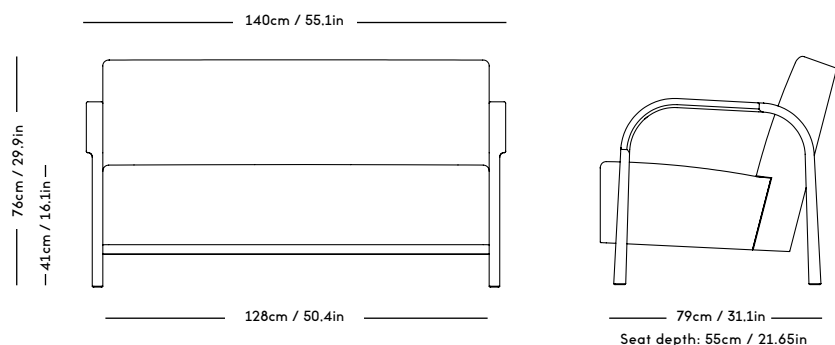

ARCH Upholstered Sofa 2 Seater

Mazo x Magnus Læssøe Stephensen, 2020

PRICE GROUP	PRODUCT / VARIANT	LEGS	LEADTIME	PRICE EX. VAT (EUR)	PRICE INCL. VAT (NOK/SEK)
1	ROMO / Linara, KVADRAT / Remix	Natural Oiled Oak, Dark Oiled Oak, Black Stained Oak	8–10 Weeks	2550	35700
2	KVADRAT / Hallingdal & Fiord	Natural Oiled Oak, Dark Oiled Oak, Black Stained Oak	8–10 Weeks	2900	40600
3	KVADRAT / Vidar	Natural Oiled Oak, Dark Oiled Oak, Black Stained Oak	8–10 Weeks	3350	46900
4	DAW / Mohair & Mcnutt	Natural Oiled Oak, Dark Oiled Oak, Black Stained Oak	8–10 Weeks	3550	49700
5	BUTE / Storr, DEDAR / Linear	Natural Oiled Oak, Dark Oiled Oak, Black Stained Oak	8–10 Weeks	3900	54600
6	JENNIFER SHORTO / Kongaline & Seafoam, DEDAR / Artemidor	Natural Oiled Oak, Dark Oiled Oak, Black Stained Oak	8–10 Weeks	4200	58800
Sheepskin	Moonlight, Sahara	Natural Oiled Oak, Dark Oiled Oak, Black Stained Oak	8–10 Weeks	4700	65800
COM & COL	Customers own material textile / leather	Natural Oiled Oak, Dark Oiled Oak, Black Stained Oak	8–10 Weeks	2900	40600

Material: Wood frame and legs, Felt gliders, Foam (HR), Wadding (polyester) and upholstery (fabric/sheepskin).

COM/COL usage (based on fabric width of 140, and solid color/random matching): 6m / NOT DUABLE