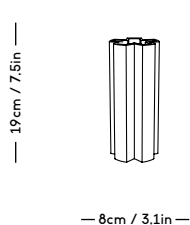

KYO Collection

Snorre Læssøe Stephensen, 1962

ITEM CODE	PRODUCT / VARIANT	MATERIAL	LEADTIME	COLLI	PRICE EX. VAT (EUR)	PRICE INCL. VAT (NOK/SEK)
30110	KYO Vase Star medium White	Glazed porcelain	In stock	4	35	490
30120	KYO Vase Star large White	Glazed porcelain	In stock	4	45	630
30111	KYO Vase Star medium Blue	Glazed porcelain	In stock	4	35	490
30121	KYO Vase Star large Blue	Glazed porcelain	In stock	4	45	630
30140	KYO Vase Medium / white	Glazed porcelain	In stock	4	90	1260
30141	KYO Vase Medium / blue	Glazed porcelain	In stock	4	90	1260
30150	KYO Vase Large / white	Glazed porcelain	In stock	4	110	1540
30151	KYO Vase Large / blue	Glazed porcelain	In stock	4	110	1540