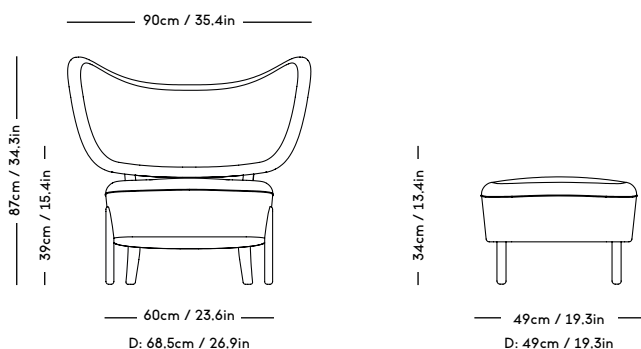

TMBO Lounge Chair & Pouff

Magnus Læssøe Stephensen, 1935

PRICE GROUP	PRODUCT / VARIANT	LEGS	LEADTIME	PRICE EX. VAT (EUR)	PRICE INCL. VAT (NOK/SEK)
1	ROMO / Linara, KVADRAT / Remix	Natural Oiled Oak Dark Oiled Oak	8–10 Weeks	2850	39900
2	KVADRAT / Hallingdal & Fiord	Natural Oiled Oak Dark Oiled Oak	8–10 Weeks	3150	44100
3	KVADRAT / Vidar	Natural Oiled Oak Dark Oiled Oak	8–10 Weeks	3275	45850
4	DAW / Mohair & McNutt	Natural Oiled Oak Dark Oiled Oak	8–10 Weeks	3450	48300
5	BUTE / Storr, DEDAR / Linear	Natural Oiled Oak Dark Oiled Oak	8–10 Weeks	3775	52850
6	JENNIFER SHORTO / Kongaline & Seafoam, DEDAR / Artemidor	Natural Oiled Oak Dark Oiled Oak	8–10 Weeks	3975	55650
Sheepskin	Moonlight, Sahara	Natural Oiled Oak Dark Oiled Oak	8–10 Weeks	4175	58450
COM & COL	Customers own material textile / leather	Natural Oiled Oak Dark Oiled Oak	8–10 Weeks	3150	44100
Customized legs	Walnut, Black stained oak	Natural Oiled or Varnish	8–10 Weeks	205	2870