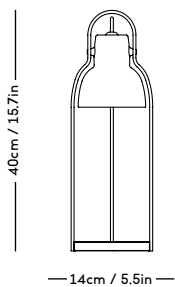

16PLUS Collection

Snorre Læssøe Stephensen, 1979

ITEM CODE	PRODUCT / VARIANT	MATERIAL	LEADTIME	COLLI	PRICE EX. VAT (EUR)	PRICE INCL. VAT (NOK/SEK)
40140	Pendant lamp	Bonechina	In stock	4	115	1610
40130	Pendant lamp w. hanger	OAK/ Bonechina	In stock	4	150	2100
40120	Wall lamp	OAK/ Bonechina	In stock	4	180	2520
40110	Wall lamp adjustable	OAK/ Bonechina	In stock	4	235	3290
40100	Table lamp	OAK/ Bonechina	In stock	4	285	3990
40200	Bulb, dimmable	OAK/ Bonechina	In stock	10	12	168