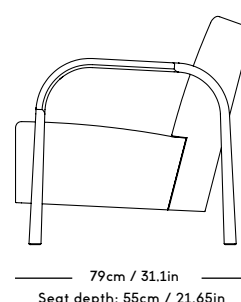

ARCH Upholstered Sofa 3 Seater

Mazo x Magnus Læssøe Stephensen, 2020

PRICE GROUP	PRODUCT / VARIANT	LEGS	LEADTIME	PRICE EX. VAT (EUR)	PRICE INCL. VAT (NOK/SEK)
1	ROMO / Linara, KVADRAT / Remix	Natural Oiled Oak, Dark Oiled Oak, Black Stained Oak	8–10 Weeks	3000	42000
2	KVADRAT / Hallingdal & Fiord	Natural Oiled Oak, Dark Oiled Oak, Black Stained Oak	8–10 Weeks	3350	46900
3	KVADRAT / Vidar	Natural Oiled Oak, Dark Oiled Oak, Black Stained Oak	8–10 Weeks	3600	50400
4	DAW / Mohair & Mcnutt	Natural Oiled Oak, Dark Oiled Oak, Black Stained Oak	8–10 Weeks	4100	57400
5	BUTE / Storr, DEDAR / Linear	Natural Oiled Oak, Dark Oiled Oak, Black Stained Oak	8–10 Weeks	4650	65100
6	JENNIFER SHORTO / Kongaline & Seafoam, DEDAR / Artemidor	Natural Oiled Oak, Dark Oiled Oak, Black Stained Oak	8–10 Weeks	5000	70000
Sheepskin	Moonlight, Sahara	Natural Oiled Oak, Dark Oiled Oak, Black Stained Oak	8–10 Weeks	6500	91000
COM & COL	Customers own material textile / leather	Natural Oiled Oak, Dark Oiled Oak, Black Stained Oak	8–10 Weeks	3350	46900

Material: Wood frame and legs, Felt gliders, Foam (HR), Wadding (polyester) and upholstery (fabric/sheepskin).

COM/COL usage (based on fabric width of 140, and solid color/random matching): 8m / NOT DUABLE