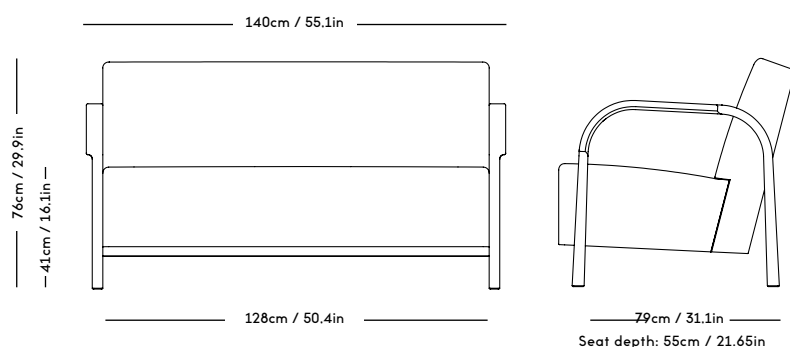

ARCH Upholstered Sofa 2 Seater

Mazo x Magnus Læssøe Stephensen, 2020

PRICE GROUP	PRODUCT / VARIANT	LEGS	LEADTIME	PRICE EX. VAT (USD)
1	ROMO / Linara, KVADRAT / Remix	Natural oiled oak, Dark oiled oak, Black stained oak	8–10 weeks	3195
2	KVADRAT / Hallingdal	Natural oiled oak, Dark oiled oak, Black stained oak	8–10 weeks	3495
3	KVADRAT / Vidar	Natural oiled oak, Dark oiled oak, Black stained oak	8–10 weeks	3895
4	DAW / McNutt, KVADRAT / Colline	Natural oiled oak, Dark oiled oak, Black stained oak	8–10 weeks	4250
5	BUTE / Storr, DAW / Grand Mohair, DEDAR / Tigerbeat, Karakorum, KVADRAT / Sisu	Natural oiled oak, Dark oiled oak, Black stained oak	8–10 weeks	4695
6	JENNIFFER SHORTO / Seafoam	Natural oiled oak, Dark oiled oak, Black stained oak	8–10 weeks	5495
7	DEDAR / Artemidor	Natural oiled oak, Dark oiled oak, Black stained oak	8–10 weeks	6495
8	PIERRE FREY / Opio, Alexander	Natural oiled oak, Dark oiled oak, Black stained oak	8–10 weeks	7495
Sheepskin	Moonlight, Sahara	Natural oiled oak, Dark oiled oak, Black stained oak	8–10 weeks	7995
COM & COL	Customers own material textile / leather	Natural oiled oak, Dark oiled oak, Black stained oak	8–10 weeks	3495

Material: Wood frame and legs, Felt gliders, Foam (HR), Wadding (polyester) and upholstery (fabric / sheepskin).

COM/COL usage (based on fabric width of 140, and solid color / random matching): 6m / NOT DUABLE