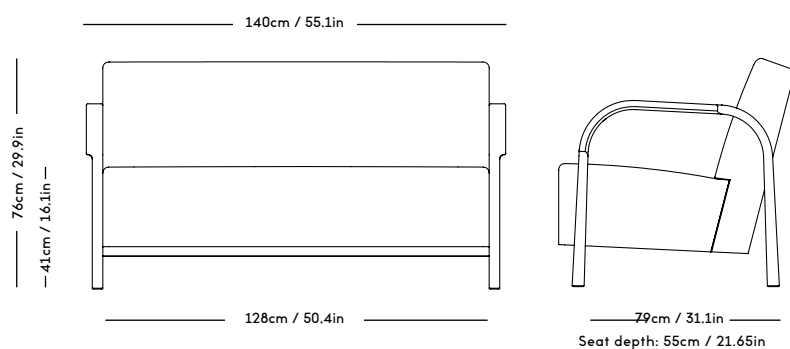

ARCH Upholstered Sofa 2 Seater - Standard textiles

Mazo x Magnus Læssøe Stephensen, 2020

ITEM CODE	PRODUCT / VARIANT	LEGS	LEADTIME	PRICE EX. VAT (USD)
STARC2-VB24	KVADRAT / Vidar 333	Black OAK	8–10 weeks	3895
STARC2-MO24	DAW / McNutt White	OAK	8–10 weeks	4250
STARC2-MB24	DAW / McNutt White	Black OAK	8–10 weeks	4250
STARC2-TSO24	NOBILIS / Taiga Taupe - 10946-10	Smoked OAK	8–10 weeks	4695

Material: Wood frame and legs, Felt gliders, Foam (HR), Wadding (polyester) and upholstery (fabric / sheepskin).

COM/COL usage (based on fabric width of 140, and solid color / random matching): 6m / NOT DUABLE