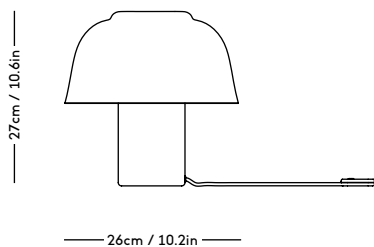

YUKI Lamp

Signe Hytte, 2021

ITEM CODE	PRODUCT / VARIANT	MATERIAL	LEADTIME	PRICE EX. VAT (USD)
40170	Table lamp White	Mouth blown glass	In stock	275
40171	Table lamp Light blue	Mouth blown glass	In stock	275
40172	Table lamp Olive	Mouth blown glass	In stock	275