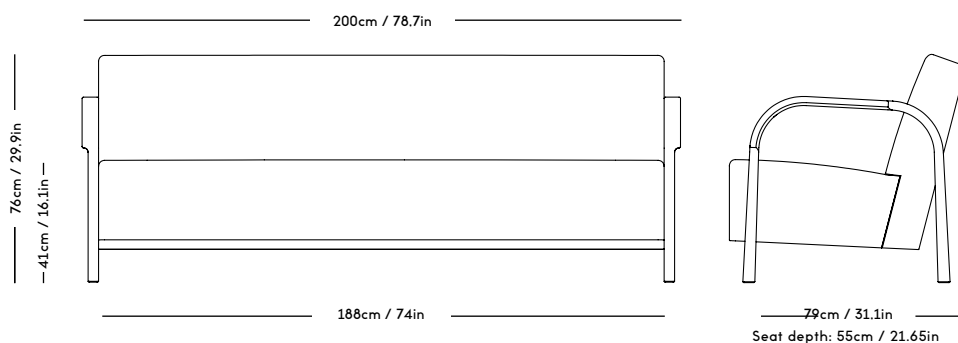

ARCH Upholstered Sofa 3 Seater

Mazo x Magnus Læssøe Stephensen, 2020

PRICE GROUP	PRODUCT / VARIANT	LEGS	LEADTIME	PRICE EX. VAT (USD)
1	ROMO / Linara, KVADRAT / Remix	Natural oiled oak, Dark oiled oak, Black stained oak	8–10 weeks	3995
2	KVADRAT / Hallingdal	Natural oiled oak, Dark oiled oak, Black stained oak	8–10 weeks	4195
3	KVADRAT / Vidar	Natural oiled oak, Dark oiled oak, Black stained oak	8–10 weeks	4495
4	DAW / McNutt, KVADRAT / Colline	Natural oiled oak, Dark oiled oak, Black stained oak	8–10 weeks	5195
5	BUTE / Storr, DAW / Grand Mohair, DEDAR / Tigerbeat, Karakorum, KVADRAT / Sisu	Natural oiled oak, Dark oiled oak, Black stained oak	8–10 weeks	5695
6	JENNIFFER SHORTO / Seafoam	Natural oiled oak, Dark oiled oak, Black stained oak	8–10 weeks	6495
7	DEDAR / Artemidor	Natural oiled oak, Dark oiled oak, Black stained oak	8–10 weeks	7995
8	PIERRE FREY / Opio, Alexander	Natural oiled oak, Dark oiled oak, Black stained oak	8–10 weeks	8995
Sheepskin	Natural oiled oak, Dark oiled oak, Black stained oak	Natural oiled oak, Dark oiled oak, Black stained oak	8–10 weeks	10995
COM & COL	Customers own material textile / leather	Natural oiled oak, Dark oiled oak, Black stained oak	8–10 weeks	4195

Material: Wood frame and legs, Felt gliders, Foam (HR), Wadding (polyester) and upholstery (fabric / sheepskin).

COM/COL usage (based on fabric width of 140, and solid color / random matching): 8m / NOT DUABLE