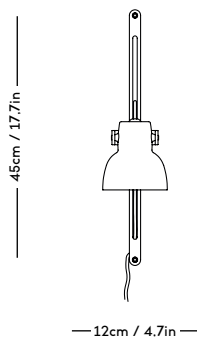

16PLUS Collection

Snorre Læssøe Stephensen, 1979

ITEM CODE	PRODUCT / VARIANT	MATERIAL	LEADTIME	COLLI	PRICE EX. VAT (USD)
40140	Pendant lamp	Bonechina	In stock	4	155
40130	Pendant lamp w. hanger	OAK / Bonechina	In stock	4	195
40120	Wall lamp	OAK / Bonechina	In stock	4	245
40110	Wall lamp adjustable	OAK / Bonechina	In stock	4	305
40100	Table lamp	OAK / Bonechina	In stock	4	385
40200	Bulb, dimmable	OAK / Bonechina	In stock	10	15