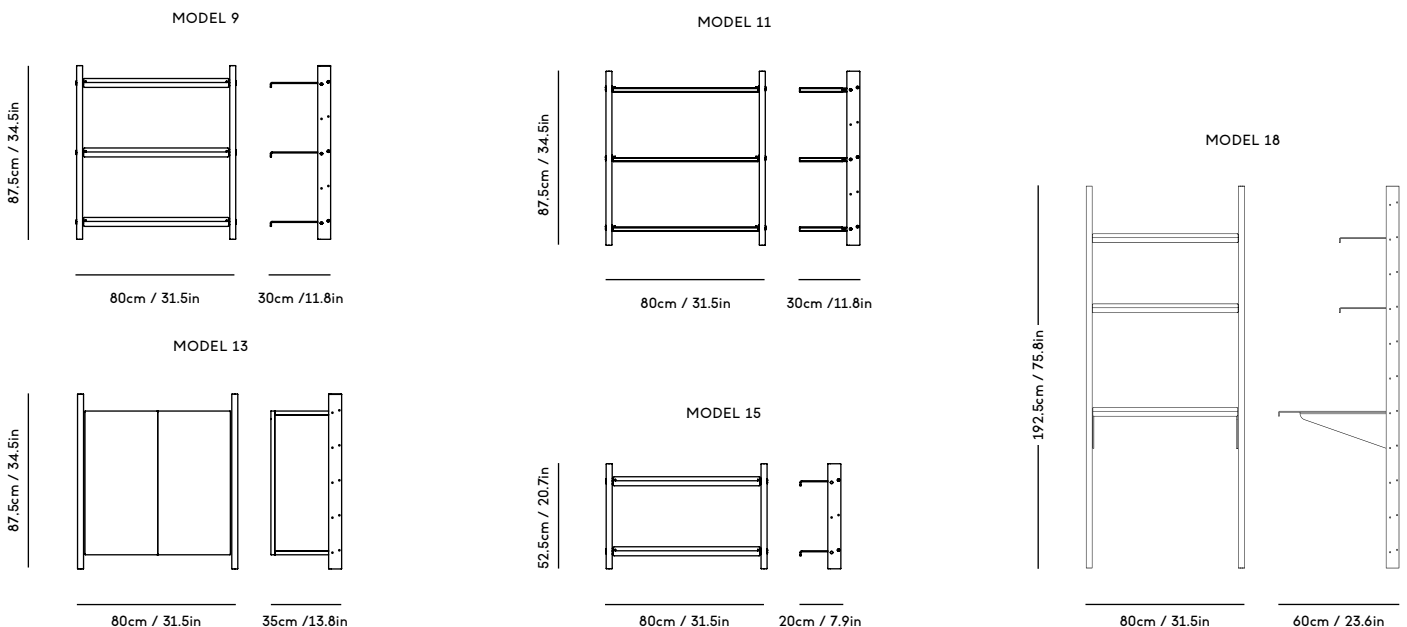

MOD Shelving System

Magnus Sangild, 2023

ITEM CODE	PRODUCT / VARIANT	MATERIAL	LEADTIME	PRICE EX. VAT (USD)
MOD9	MOD Model 9, 2 x 875 Rail + 3 x Alu shelves	Solid oak wood, aluminum and stainless steel	In stock	1365
MOD10	MOD Model 10, 1 x 875 Rail + 3 x Alu shelves	Solid oak wood, aluminum and stainless steel	In stock	1195
MOD11	MOD Model 11, 2 x 875 Rail + 3 x OAK shelves	Solid oak wood, oak veneered plywood and stainless steel	In stock	1365
MOD12	MOD Model 12, 1 x 875 Rail + 3 x OAK shelves	Solid oak wood, oak veneered plywood and stainless steel	In stock	1195
MOD13	MOD Model 13, 2 x 875 Rail + Cabinet	Solid oak wood, oak veneered plywood and stainless steel	In stock	2065
MOD14	MOD Model 14, 1 x 875 Rail + Cabinet	Solid oak wood, oak veneered plywood and stainless steel	In stock	1755
MOD15	MOD Model 15, 2 x 525 Rail + 2 x Alu shelves	Solid oak wood, aluminum and stainless steel	In stock	965
MOD16	MOD Model 16, 1 x 525 Rail + 2 x Alu shelves	Solid oak wood, aluminum and stainless steel	In stock	795
MOD18	MOD model 18, 2 x 1925 Rail + 2 x Alu shelves + Desk in Alu	Solid oak wood, aluminum and stainless steel	In stock	1985