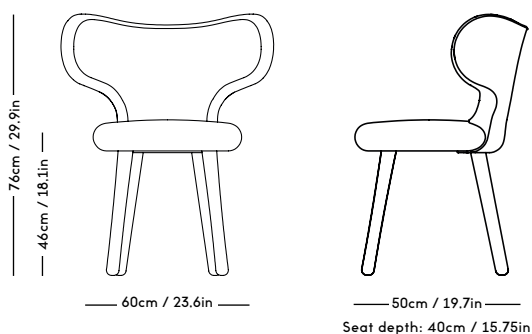

WNG Chair - Standard textiles

Magnus Læssøe Stephensen, 1937

ITEM CODE	PRODUCT / VARIANT	LEGS	LEADTIME	PRICE EX. VAT (USD)
STWNG-V24	KVADRAT / Vidar 333	Smoked OAK	8–10 weeks	1195
STWNG-T24	NOBILIS / Taiga Taupe - 10946-10	Smoked OAK	8–10 weeks	1495
STWNG-SM24	SKANDILOCK / Sheepskin Moonlight	OAK	8–10 weeks	1495
STWNG-SS24	SKANDILOCK / Sheepskin Sahara	OAK	8–10 weeks	1495

Material: Wood frame and legs, Felt gliders, Foam (HR), Wadding (polyester) and upholstery (fabric / leather / sheepskin).

COM/COL usage (based on fabric width of 140, and solid color/random matching): 2m / 3m²