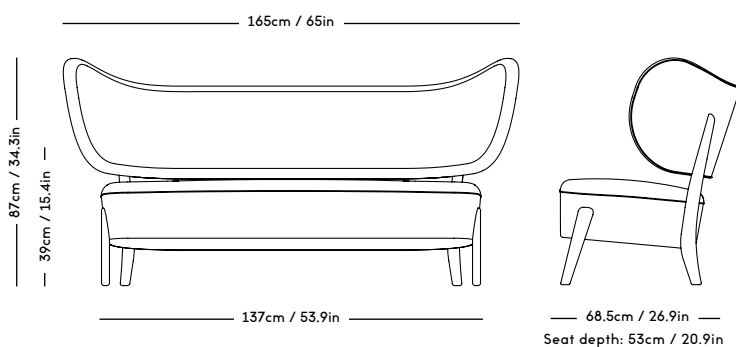

TMBO Sofa - Standard textiles

Magnus Læssøe Stephensen, 1935

ITEM CODE	PRODUCT / VARIANT	LEGS	LEADTIME	PRICE EX. VAT (USD)
STTMBOS-V24	KVADRAT / Vidar 333	Smoked OAK	8–10 weeks	4295
STTMBOS-T24	NOBILIS / Taiga Taupe - 10946-10	Smoked OAK	8–10 weeks	4725
STTMBOS-SS24	SKANDILOCK / Sheepskin Sahara	OAK	8–10 weeks	6595
STTMBOS-SM24	SKANDILOCK / Sheepskin Moonlight	OAK	8–10 weeks	6595

Material: Wood frame and legs, Felt gliders, Foam (HR), Wadding (polyester) and upholstery (fabric/sheepskin).

COM/COL usage (based on fabric width of 140, and solid color/random matching): 7m/NOT DUABLE