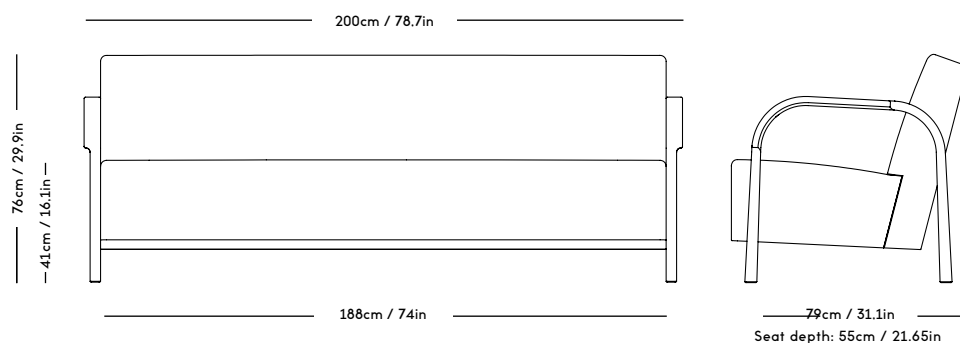

ARCH Upholstered Sofa 3 Seater - Standard textiles

Mazo x Magnus Læssøe Stephensen, 2020

ITEM CODE	PRODUCT / VARIANT	LEGS	LEADTIME	PRICE EX. VAT (USD)
STARC3-VB24	KVADRAT / Vidar 333	Black OAK	8–10 weeks	4495
STARC3-MO24	DAW / McNutt White	OAK	8–10 weeks	5195
STARC3-MB24	DAW / McNutt White	Black OAK	8–10 weeks	5195
STARC3-TSO24	NOBILIS / Taiga Taupe - 10946-10	Smoked OAK	8–10 weeks	5695

Material: Wood frame and legs, Felt gliders, Foam (HR), Wadding (polyester) and upholstery (fabric / sheepskin).

COM/COL usage (based on fabric width of 140, and solid color / random matching): 8m / NOT DUABLE