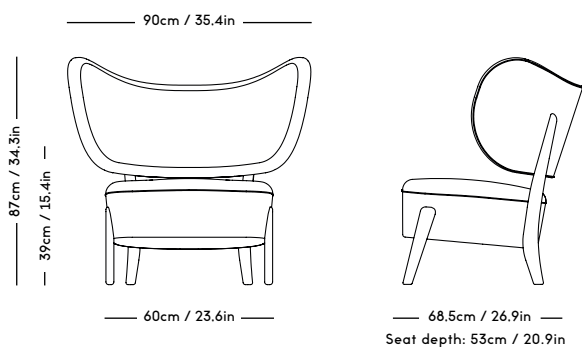

TMBO Lounge Chair

Magnus Læssøe Stephensen, 1935

PRICE GROUP	PRODUCT / VARIANT	LEGS	LEADTIME	PRICE EX. VAT (USD)
1	ROMO / Linara, KVADRAT / Remix	Natural oiled oak, Dark oiled oak	8–10 weeks	2995
2	KVADRAT / Hallingdal	Natural oiled oak, Dark oiled oak	8–10 weeks	3295
3	KVADRAT / Vidar	Natural oiled oak, Dark oiled oak	8–10 weeks	3395
4	DAW / McNutt, KVADRAT / Colline	Natural oiled oak, Dark oiled oak	8–10 weeks	3495
5	BUTE / Storr, DAW / Grand Mohair, DEDAR / Tigerbeat, Karakorum, KVADRAT / Sisu	Natural oiled oak, Dark oiled oak	8–10 weeks	3795
6	JENNIFFER SHORTO / Seafoam	Natural oiled oak, Dark oiled oak	8–10 weeks	3995
7	DEDAR / Artemidor	Natural oiled oak, Dark oiled oak	8–10 weeks	4395
8	PIERRE FREY / Opio, Alexander	Natural oiled oak, Dark oiled oak	8–10 weeks	4995
Sheepskin	Moonlight, Sahara	Natural oiled oak, Dark oiled oak	8–10 weeks	4995
COM & COL	Customers own material textile / leather	Natural oiled oak, Dark oiled oak	8–10 weeks	3295
Customized legs	Walnut, Black stained oak	Natural oiled or Varnish	8–10 weeks	195

Material: Wood frame and legs, Felt gliders, Foam (HR), Wadding (polyester) and upholstery (fabric / leather / sheepskin).

COM/COL usage (based on fabric width of 140, and solid color / random matching): 4m / 6m²