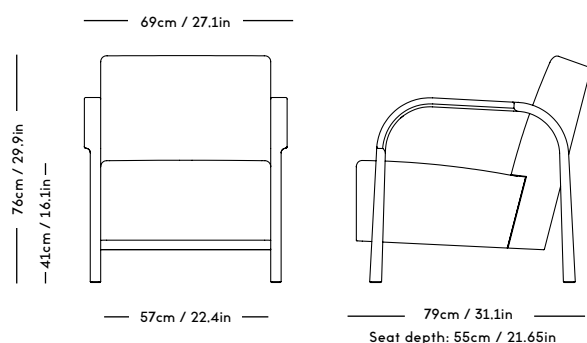

ARCH Upholstered Lounge Chair - Standard textiles

Mazo x Magnus Læssøe Stephensen, 2020

ITEM CODE	PRODUCT / VARIANT	LEGS	LEADTIME	PRICE EX. VAT (USD)
STARCL-VO24	KVADRAT / Vidar 333	OAK	8–10 weeks	2595
STARCL-VB24	KVADRAT / Vidar 333	Black OAK	8–10 weeks	2595
STARCL-VDO24	KVADRAT / Vidar 786 (seat), Vidar 333 (back)	OAK	8–10 weeks	2595
STARCL-VDB24	KVADRAT / Vidar 786 (seat), Vidar 333 (back)	Black OAK	8–10 weeks	2595
STARCL-MO24	DAW / McNutt White	OAK	8–10 weeks	2795
STARCL-MB2	DAW / McNutt White	Black OAK	8–10 weeks	2795
STARCL-TSO24	NOBILIS / Taiga Taupe - 10946-10	Smoked OAK	8–10 weeks	2995

Material: Wood frame and legs, Felt gliders, Foam (HR), Wadding (polyester) and upholstery (fabric / leather / sheepskin).

COM/COL usage (based on fabric width of 140, and solid color/random matching): 3,5m / 6m2 (2 separate hides)