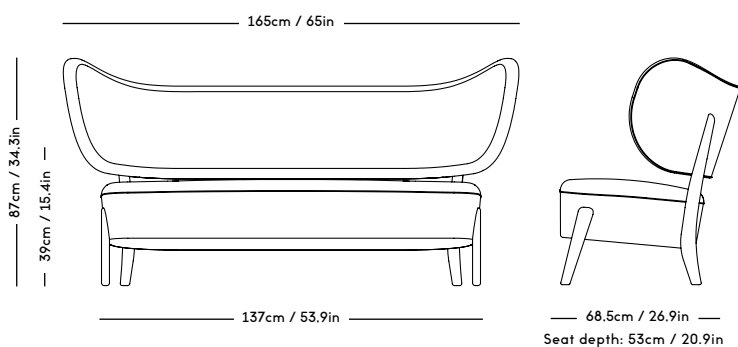

TMBO Sofa

Magnus Læssøe Stephensen, 1935

PRICE GROUP	PRODUCT / VARIANT	LEGS	LEADTIME	PRICE EX. VAT (USD)
1	ROMO / Linara, KVADRAT / Remix	Natural oiled oak, Dark oiled oak	8–10 weeks	3795
2	KVADRAT / Hallingdal	Natural oiled oak, Dark oiled oak	8–10 weeks	3995
3	KVADRAT / Vidar	Natural oiled oak, Dark oiled oak	8–10 weeks	4295
4	DAW / McNutt, KVADRAT / Colline	Natural oiled oak, Dark oiled oak	8–10 weeks	4595
5	BUTE / Storr, DAW / Grand Mohair, DEDAR / Tigerbeat, Karakorum, KVADRAT / Sisu	Natural oiled oak, Dark oiled oak	8–10 weeks	4725
6	JENNIFFER SHORTO / Seafoam	Natural oiled oak, Dark oiled oak	8–10 weeks	5495
7	DEDAR / Artemidor	Natural oiled oak, Dark oiled oak	8–10 weeks	6195
8	PIERRE FREY / Opio, Alexander	Natural oiled oak, Dark oiled oak	8–10 weeks	7295
Sheepskin	Moonlight, Sahara	Natural oiled oak, Dark oiled oak	8–10 weeks	6595
COM & COL	Customers own material textile / leather	Natural oiled oak, Dark oiled oak	8–10 weeks	3995
Customized legs	Walnut, Black stained oak	Natural oiled or Varnish	8–10 weeks	195

Material: Wood frame and legs, Felt gliders, Foam (HR), Wadding (polyester) and upholstery (fabric/sheepskin).

COM/COL usage (based on fabric width of 140, and solid color/random matching): 7m/NOT DUABLE