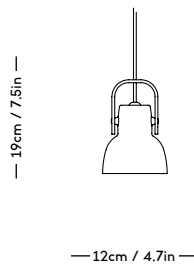

16PLUS Collection

Snorre Læssøe Stephensen, 1979

ITEM CODE	PRODUCT / VARIANT	MATERIAL	LEADTIME	COLLI	PRICE EX. VAT (USD)
40140	Pendant lamp	Bonechina	In stock	4	155
40130	Pendant lamp w. hanger	OAK / Bonechina	In stock	4	195
40120	Wall lamp	OAK / Bonechina	In stock	4	245
40110	Wall lamp adjustable	OAK / Bonechina	In stock	4	305
40100	Table lamp	OAK / Bonechina	In stock	4	385
40200	Bulb, dimmable	OAK / Bonechina	In stock	10	15