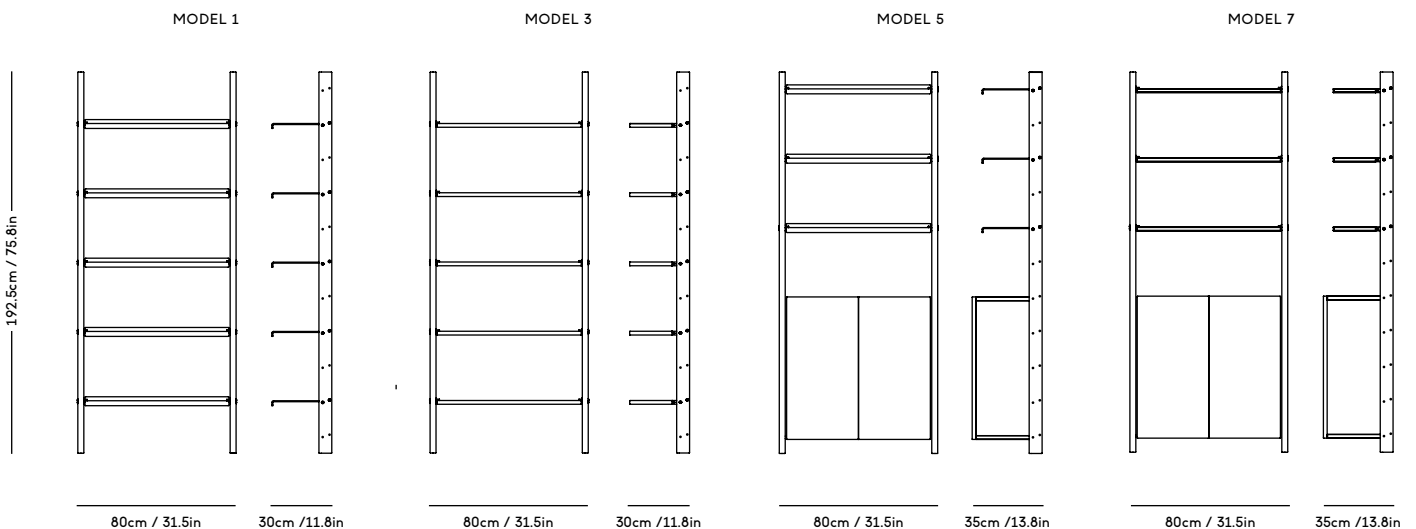

MOD Shelving System

Magnus Sangild, 2023

ITEM CODE	PRODUCT / VARIANT	MATERIAL	LEADTIME	PRICE EX. VAT (USD)
MOD1	MOD Model 1, 2 x 1925 Rail + 5 x Alu shelves	Solid oak wood, aluminum and stainless steel	In stock	2230
MOD2	MOD Model 2, 1 x 1925 Rail + 5 x Alu shelves	Solid oak wood, aluminum and stainless steel	In stock	1910
MOD3	MOD Model 3, 2 x 1925 Rail + 5 x OAK shelves	Solid oak wood, oak veneered plywood and stainless steel	In stock	2230
MOD4	MOD Model 4, 1 x 1925 Rail + 5 x OAK shelves	Solid oak wood, oak veneered plywood and stainless steel	In stock	1910
MOD5	MOD Model 5, 2 x 1925 Rail + 3 x Alu shelves + Cabinet	Solid oak wood, oak veneered plywood, aluminium and stainless steel	In stock	3185
MOD6	MOD Model 6, 1 x 1925 Rail + 3 x Alu shelves + Cabinet	Solid oak wood, oak veneered plywood, aluminium and stainless steel	In stock	2865
MOD7	MOD Model 7, 2 x 1925 Rail + 3 x OAK shelves + Cabinet	Solid oak wood, oak veneered plywood and stainless steel	In stock	3185
MOD8	MOD Model 8, 1 x 1925 Rail + 3 x OAK shelves + Cabinet	Solid oak wood, oak veneered plywood and stainless steel	In stock	2865