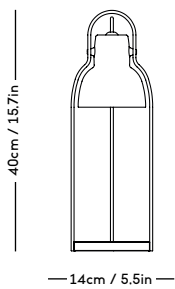

16PLUS Collection

Snorre Læssøe Stephensen, 1979

ITEM CODE	PRODUCT / VARIANT	MATERIAL	LEADTIME	COLLI	PRICE EX. VAT (USD)
40140	Pendant lamp	Bonechina	In stock	4	155
40130	Pendant lamp w. hanger	OAK / Bonechina	In stock	4	195
40120	Wall lamp	OAK / Bonechina	In stock	4	245
40110	Wall lamp adjustable	OAK / Bonechina	In stock	4	305
40100	Table lamp	OAK / Bonechina	In stock	4	385
40200	Bulb, dimmable	OAK / Bonechina	In stock	10	15