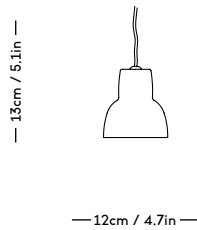

16PLUS Collection

Snorre Læssøe Stephensen, 1979

ITEM CODE	PRODUCT / VARIANT	MATERIAL	LEADTIME	COLLI	PRICE EX. VAT (USD)
40140	Pendant lamp	Bonechina	In stock	4	155
40130	Pendant lamp w. hanger	OAK / Bonechina	In stock	4	195
40120	Wall lamp	OAK / Bonechina	In stock	4	245
40110	Wall lamp adjustable	OAK / Bonechina	In stock	4	305
40100	Table lamp	OAK / Bonechina	In stock	4	385
40200	Bulb, dimmable	OAK / Bonechina	In stock	10	15