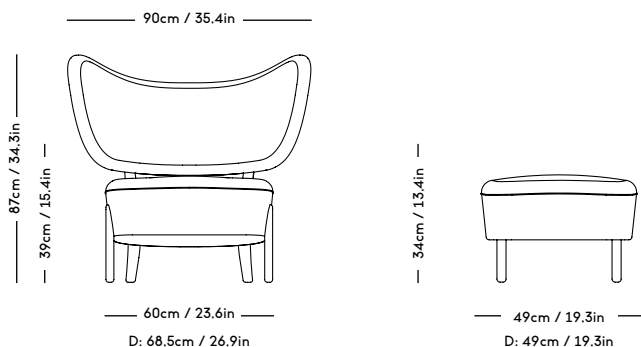

TMBO Lounge Chair & Pouff - Standard textiles

Magnus Læssøe Stephensen, 1935

ITEM CODE	PRODUCT / VARIANT	LEGS	LEADTIME	PRICE EX. VAT (USD)
STTMBOP-V24	KVADRAT / Vidar 333	Smoked OAK	8–10 weeks	4595
STTMBOP-T24	NOBILIS / Taiga Taupe - 10946-10	Smoked OAK	8–10 weeks	4995
STTMBOP-SS24	SKANDILOCK / Sheepskin Sahara	OAK	8–10 weeks	6395
STTMBOP-SM24	SKANDILOCK / Sheepskin Moonlight	OAK	8–10 weeks	6395