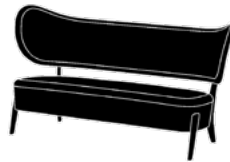

P. 4

DESIGN Magnus Læssøe Stephensen
YEAR 1931
PRICE from 525 USD ex. VAT

WNG Chair

P. 5

DESIGN Magnus Læssøe Stephensen
YEAR 1937
PRICE from 1095 USD ex. VAT

TMBO Lounge Chair

P. 7

DESIGN Magnus Læssøe Stephensen
YEAR 1935
PRICE from 2995 USD ex. VAT

TMBO Pouff

P. 9

DESIGN Mazo x Magnus Læssøe Stephensen
YEAR 2020
PRICE from 1100 USD ex. VAT

TMBO Lounge Chair & Pouff

P. 10

DESIGN Magnus Læssøe Stephensen
YEAR 1935
PRICE from 3895 USD ex. VAT

TMBO Sofa

P. 12

DESIGN Magnus Læssøe Stephensen
YEAR 1935
PRICE from 3795 USD ex. VAT

ARCH Lounge Chair

P. 14

DESIGN Magnus Læssøe Stephensen
YEAR 1932
PRICE from 1995 USD ex. VAT

ARCH Upholstered Chair

P. 15

DESIGN Mazo x Magnus Læssøe Stephensen
YEAR 2020
PRICE from 2195 USD ex. VAT