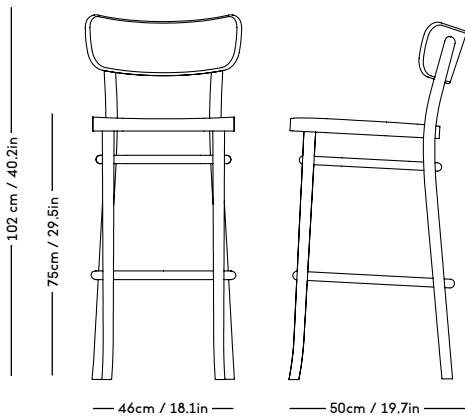

MZO Bar Stool

Magnus Læssøe Stephensen, 1931

ITEM CODE	PRODUCT / VARIANT	MATERIAL	LEADTIME	PRICE EX. VAT (USD)
10101BAR	MZO Bar Stool Black Stained	Beech / stain	In stock	525
10124BAR	MZO Bar Stool w. Upholstery: KVADRAT / Remix	Beech / stain / textile	In stock	575