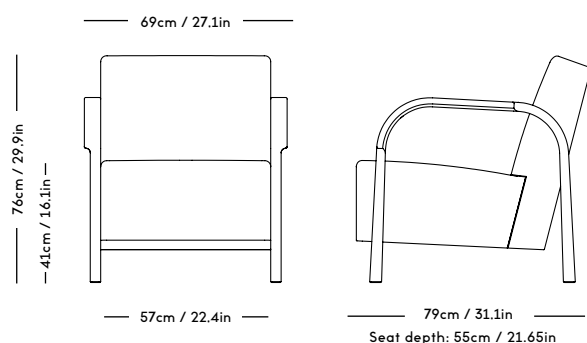

ARCH Upholstered Lounge Chair

Mazo x Magnus Læssøe Stephensen, 2020

PRICE GROUP	PRODUCT / VARIANT	LEGS	LEADTIME	PRICE EX. VAT (USD)
1	ROMO / Linara, KVADRAT / Remix	Natural oiled oak, Dark oiled oak, Black stained oak	8–10 weeks	2195
2	KVADRAT / Hallingdal	Natural oiled oak, Dark oiled oak, Black stained oak	8–10 weeks	2395
3	KVADRAT / Vidar	Natural oiled oak, Dark oiled oak, Black stained oak	8–10 weeks	2595
4	DAW / McNutt, KVADRAT / Colline	Natural oiled oak, Dark oiled oak, Black stained oak	8–10 weeks	2795
5	BUTE / Storr, DAW / Grand Mohair, DEDAR / Tigerbeat, Karakorum, KVADRAT / Sisu	Natural oiled oak, Dark oiled oak, Black stained oak	8–10 weeks	2995
6	JENNIFFER SHORTO / Seafoam	Natural oiled oak, Dark oiled oak, Black stained oak	8–10 weeks	3495
7	DEDAR / Artemidor	Natural oiled oak, Dark oiled oak, Black stained oak	8–10 weeks	4195
8	PIERRE FREY / Opio, Alexander	Natural oiled oak, Dark oiled oak, Black stained oak	8–10 weeks	4895
Sheepskin	Moonlight, Sahara	Natural oiled oak, Dark oiled oak, Black stained oak	8–10 Weeks	3995
COM & COL	Customers own material textile / leather	Natural oiled oak, Dark oiled oak, Black stained oak	8–10 Weeks	2395

Material: Wood frame and legs, Felt gliders, Foam (HR), Wadding (polyester) and upholstery (fabric / leather / sheepskin).

COM/COL usage (based on fabric width of 140, and solid color/random matching): 3,5m / 6m2 (2 separate hides)