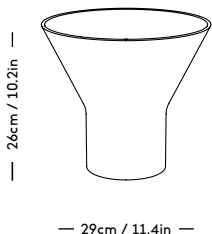

KYO Collection

Snorre Læssøe Stephensen, 1962

ITEM CODE	PRODUCT / VARIANT	MATERIAL	LEADTIME	COLLI	PRICE EX. VAT (USD)
30110	KYO Vase Star medium White	Glazed porcelain	In stock	4	45
30120	KYO Vase Star large White	Glazed porcelain	In stock	4	60
30111	KYO Vase Star medium Blue	Glazed porcelain	In stock	4	45
30121	KYO Vase Star large Blue	Glazed porcelain	In stock	4	60
30140	KYO Vase Medium / white	Glazed porcelain	In stock	4	125
30141	KYO Vase Medium / blue	Glazed porcelain	In stock	4	125
30150	KYO Vase Large / white	Glazed porcelain	In stock	4	155
30151	KYO Vase Large / blue	Glazed porcelain	In stock	4	155