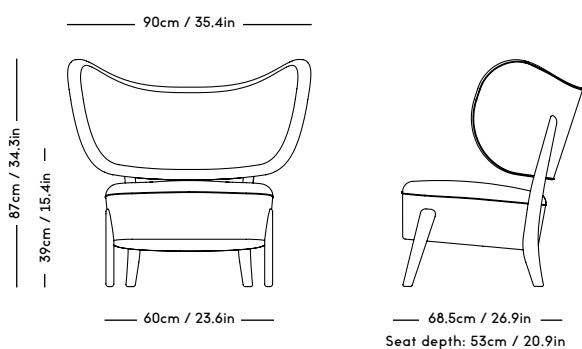

TMBO Lounge Chair - Standard textiles

Magnus Læssøe Stephensen, 1935

ITEM CODE	PRODUCT / VARIANT	LEGS	LEADTIME	PRICE EX. VAT (USD)
STTMBO-V24	KVADRAT / Vidar 333	Smoked OAK	8–10 weeks	3395
STTMBO-T24	NOBILIS / Taiga Taupe - 10946-10	Smoked OAK	8–10 weeks	3795
STTMBO-SS24	SKANDILOCK / Sheepskin Sahara	OAK	8–10 weeks	4995
STTMBO-SM24	SKANDILOCK / Sheepskin Moonlight	OAK	8–10 weeks	4995

Material: Wood frame and legs, Felt gliders, Foam (HR), Wadding (polyester) and upholstery (fabric / leather / sheepskin).

COM/COL usage (based on fabric width of 140, and solid color / random matching): 4m / 6m²