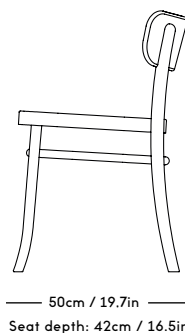

KYO Collection

P. 28

DESIGN Snorre Læssøe Stephensen
YEAR 1962
PRICE from 29 USD ex. VAT

MZO Chair

Magnus Læssøe Stephensen, 1931

ITEM CODE	PRODUCT / VARIANT	MATERIAL	LEADTIME	PRICE EX. VAT (USD)
10101	MZO Chair Black Stained	Beech / stain	In stock	455
10102	MZO Chair Royal Blue	Beech / stain	In stock	455
10124	MZO Chair w. Upholstery KVADRAT / Remix	Beech / stain / textile	In stock	495