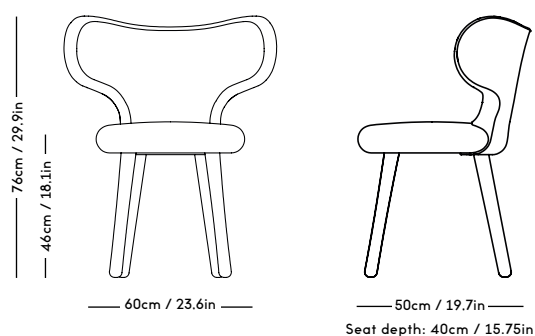

WNG Chair

Magnus Læssøe Stephensen, 1937

PRICE GROUP	PRODUCT / VARIANT	LEGS	LEADTIME	PRICE EX. VAT (USD)
1	KVADRAT / Remix	Natural oiled oak	8–10 weeks	950
2	KVADRAT / Hallingdal	Natural oiled oak	8–10 weeks	1095
3	KVADRAT / Vidar, Fiord	Natural oiled oak	8–10 weeks	1195
4	DAW / Mcnutt, KVADRAT / Colline	Natural oiled oak	8–10 weeks	1395
5	BUTE / Storr, DEDAR / Karakorum, KVADRAT / Sisu	Natural oiled oak	8–10 weeks	1495
6	JENNIFFER SHORTO / Seafoam	Natural oiled oak	8–10 weeks	1595
7	DEDAR / Artemidor	Natural oiled oak	8–10 weeks	1895
8	PIERRE FREY / Opio, Alexander	Natural oiled oak	8–10 weeks	1995
Sheepskin	Moonlight, Sahara	Natural oiled oak	8–10 weeks	1495
COM & COL	Customers own material textile / leather	Natural oiled oak	8–10 weeks	1095
Customized legs	Walnut, Black stained oak	Natural oiled or Varnish	8–10 weeks	195

Material: Wood frame and legs, Felt gliders, Foam (HR), Wadding (polyester) and upholstery (fabric / leather / sheepskin).

COM/COL usage (based on fabric width of 140, and solid color/random matching): 2m / 3m2