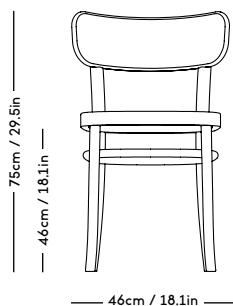

KYO Collection

P. 28

DESIGN Snorre Læssøe Stephensen
YEAR 1962
PRICE from 29 USD ex. VAT

MZO Chair

Magnus Læssøe Stephensen, 1931

ITEM CODE	PRODUCT / VARIANT	MATERIAL	LEADTIME	PRICE EX. VAT (USD)
10101	MZO Chair Black Stained	Beech / stain	In stock	455
10102	MZO Chair Royal Blue	Beech / stain	In stock	455
10124	MZO Chair w. Upholstery KVADRAT / Remix	Beech / stain / textile	In stock	495