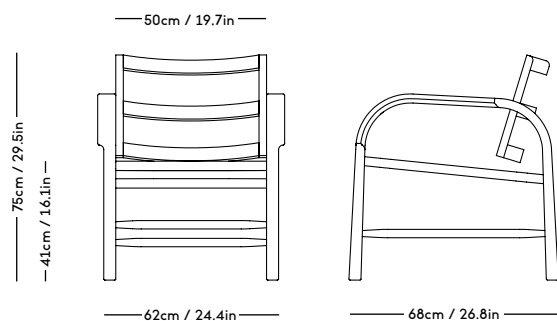

ARCH Lounge Chair

Magnus Læssøe Stephensen, 1932

ITEM CODE	PRODUCT / VARIANT	MATERIAL	LEADTIME	PRICE EX. VAT (USD)
80100	ARCH Lounge Chair Natural Oiled	Solid oak & Paper cord	In stock	1995
80101	ARCH Lounge Chair Ruby Red	Solid oak & Paper cord	In stock	1995
80102	ARCH Lounge Chair Auberge Brown	Solid oak & Paper cord	In stock	1995