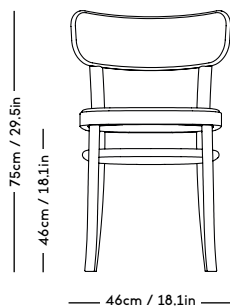

KYO Collection

P. 28

DESIGN Snorre Læssøe Stephensen
YEAR 1962
PRICE from 29 USD ex. VAT

MZO Chair

Magnus Læssøe Stephensen, 1931

ITEM CODE	PRODUCT / VARIANT	MATERIAL	LEADTIME	PRICE EX. VAT (USD)
10101	MZO Chair Black Stained	Beech / stain	In stock	455
10102	MZO Chair Royal Blue	Beech / stain	In stock	455
10124	MZO Chair w. Upholstery KVADRAT / Remix	Beech / stain / textile	In stock	495