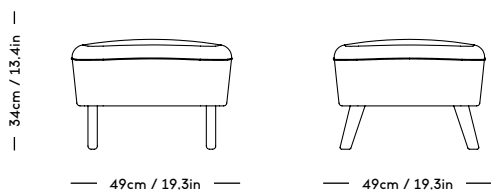

TMBO Pouff

Mazo x Magnus Læssøe Stephensen, 2020

PRICE GROUP	PRODUCT / VARIANT	LEGS	LEADTIME	PRICE EX. VAT (USD)
1	ROMO / Linara, KVADRAT / Remix	Natural oiled oak, Dark oiled oak	8–10 weeks	1100
2	KVADRAT / Hallingdal	Natural oiled oak, Dark oiled oak	8–10 weeks	1295
3	KVADRAT / Vidar	Natural oiled oak, Dark oiled oak	8–10 weeks	1395
4	DAW / McNutt, KVADRAT / Colline	Natural oiled oak, Dark oiled oak	8–10 weeks	1495
5	BUTE / Storr, DAW / Grand Mohair, DEDAR / Tigerbeat, Karakorum, KVADRAT / Sisu	Natural oiled oak, Dark oiled oak	8–10 weeks	1595
6	JENNIFFER SHORTO / Seafoam	Natural oiled oak, Dark oiled oak	8–10 weeks	1695
7	DEDAR / Artemidor	Natural oiled oak, Dark oiled oak	8–10 weeks	1995
8	PIERRE FREY / Opio, Alexander	Natural oiled oak, Dark oiled oak	8–10 weeks	2295
Sheepskin	Moonlight, Sahara	Natural oiled oak, Dark oiled oak	8–10 weeks	1595
COM & COL	Customers own material textile / leather	Natural oiled oak, Dark oiled oak	8–10 weeks	1295
Customized legs	Walnut, Black stained oak	Natural oiled or Varnish	8–10 weeks	195

Material: Wood frame and legs, Felt gliders, Foam (HR), Wadding (polyester) and upholstery (fabric / leather / sheepskin).

COM/COL usage (based on fabric width of 140, and solid color / random matching): 2m / 3m2