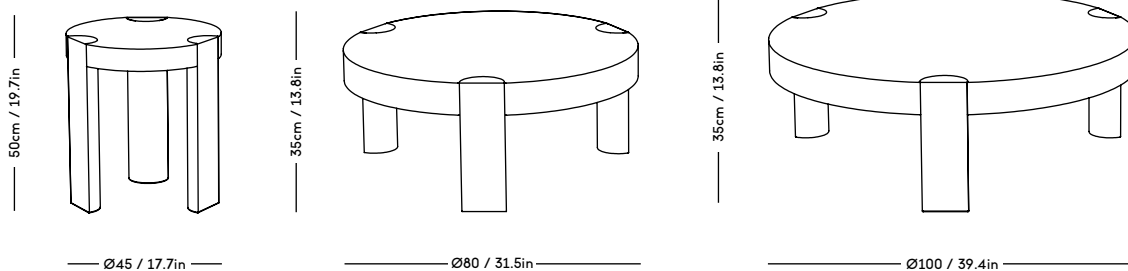

FER Table

Magnus Sangild, 2021

ITEM CODE	PRODUCT / VARIANT	MATERIAL	LEADTIME	PRICE EX. VAT (USD)
60200	Coffee table Ø100 White	High gloss painted MDF and solid oak	In stock	1945
60201	Coffee table Ø80 White	High gloss painted MDF and solid oak	In stock	1535
60210	Side table Ø45 White	High gloss painted MDF and solid oak	In stock	765