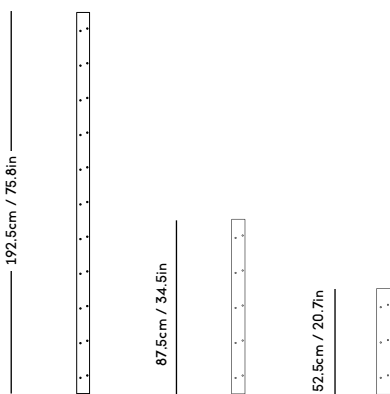

MOD Shelving System

Magnus Sangild, 2023

ITEM CODE	PRODUCT / VARIANT	MATERIAL	LEADTIME	PRICE EX. VAT (USD)
70110	MOD Rail 1925	Solid oak wood	In stock	355
70120	MOD Rail 875	Solid oak wood	In stock	245
70130	MOD Rail 525	Solid oak wood	In stock	225
70200	MOD Shelf Alu W730 x D300	Aluminium	In stock	350
70210	MOD Shelf Alu W730 x D200	Aluminium	In stock	325
70220	MOD Magazine Shelf Alu W730 x D300	Aluminium	In stock	425
70230	MOD DESK Alu W730 x D600	Aluminium	In stock	710
70300	MOD Shelf OAK W730 x D300	Oak veneered plywood	In stock	350
70400	MOD Cabinet	Oak veneered plywood	In stock	1595

MOD RAIL 1925, 875, 525