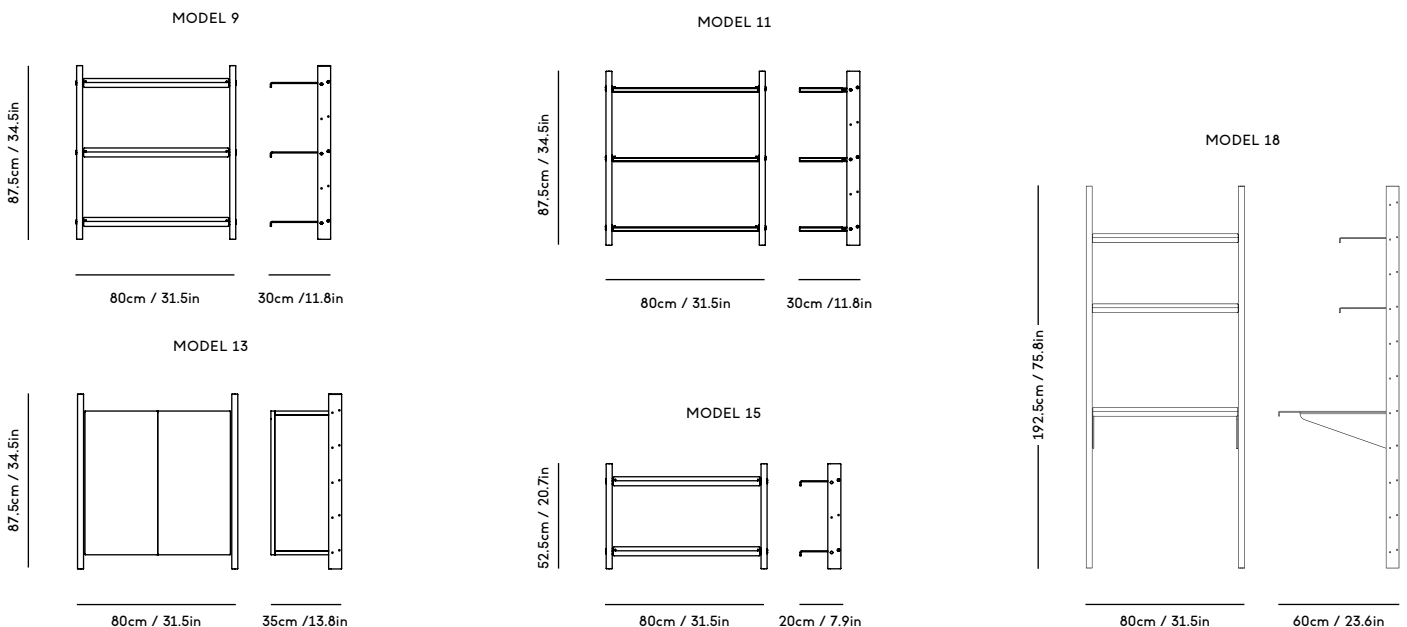

MOD Shelving System

Magnus Sangild, 2023

ITEM CODE	PRODUCT / VARIANT	MATERIAL	LEADTIME	PRICE EX. VAT (EUR)	PRICE INCL. VAT (NOK/SEK)
MOD9	MOD Model 9, 2 x 875 Rail + 3 x Alu shelves	Solid oak wood, aluminum and stainless steel	In stock	920	13135
MOD10	MOD Model 10, 1 x 875 Rail + 3 x Alu shelves	Solid oak wood, aluminum and stainless steel	In stock	810	11565
MOD11	MOD Model 11, 2 x 875 Rail + 3 x OAK shelves	Solid oak wood, oak veneered plywood and stainless steel	In stock	920	13135
MOD12	MOD Model 12, 1 x 875 Rail + 3 x OAK shelves	Solid oak wood, oak veneered plywood and stainless steel	In stock	810	11565
MOD13	MOD Model 13, 2 x 875 Rail + Cabinet	Solid oak wood, oak veneered plywood and stainless steel	In stock	1395	19915
MOD14	MOD Model 14, 1 x 875 Rail + Cabinet	Solid oak wood, oak veneered plywood and stainless steel	In stock	1185	16920
MOD15	MOD Model 15, 2 x 525 Rail + 2 x Alu shelves	Solid oak wood, aluminum and stainless steel	In stock	650	9280
MOD16	MOD Model 16, 1 x 525 Rail + 2 x Alu shelves	Solid oak wood, aluminum and stainless steel	In stock	540	7710
MOD18	MOD model 18, 2 x 1925 Rail + 2 x Alu shelves + Desk in Alu	Solid oak wood, aluminum and stainless steel	In stock	1550	21475