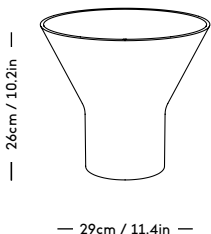

KYO Collection

Snorre Læssøe Stephensen, 1962

ITEM CODE	PRODUCT / VARIANT	MATERIAL	LEADTIME	COLLI	PRICE EX. VAT (EUR)	PRICE INCL. VAT (NOK/SEK)
30110	KYO Vase Star medium White	Glazed porcelain	In stock	4	35	499
30120	KYO Vase Star large White	Glazed porcelain	In stock	4	45	645
30111	KYO Vase Star medium Blue	Glazed porcelain	In stock	4	35	499
30121	KYO Vase Star large Blue	Glazed porcelain	In stock	4	45	645
30140	KYO Vase Medium / white	Glazed porcelain	In stock	4	90	1285
30141	KYO Vase Medium / blue	Glazed porcelain	In stock	4	90	1285
30150	KYO Vase Large / white	Glazed porcelain	In stock	4	110	1575
30151	KYO Vase Large / blue	Glazed porcelain	In stock	4	110	1575