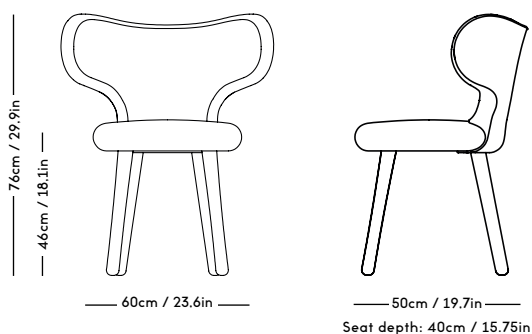

WNG Chair - Standard textiles

Magnus Læssøe Stephensen, 1937

ITEM CODE	PRODUCT / VARIANT	LEGS	LEADTIME	PRICE EX. VAT (EUR)	PRICE INCL. VAT (NOK/SEK)
STWNG-V24	KVADRAT / Vidar 333	Smoked OAK	8-10 weeks	975	13895
STWNG-T24	NOBILIS / Taiga Taupe - 10946-10	Smoked OAK	8-10 weeks	1075	23160
STWNG-SM24	SKANDILOCK / Sheepskin Moonlight	OAK	8-10 weeks	1250	17850
STWNG-SS24	SKANDILOCK / Sheepskin Sahara	OAK	8-10 weeks	1250	17850

Material: Wood frame and legs, Felt gliders, Foam (HR), Wadding (polyester) and upholstery (fabric / leather / sheepskin).

COM/COL usage (based on fabric width of 140, and solid color/random matching): 2m / 3m²