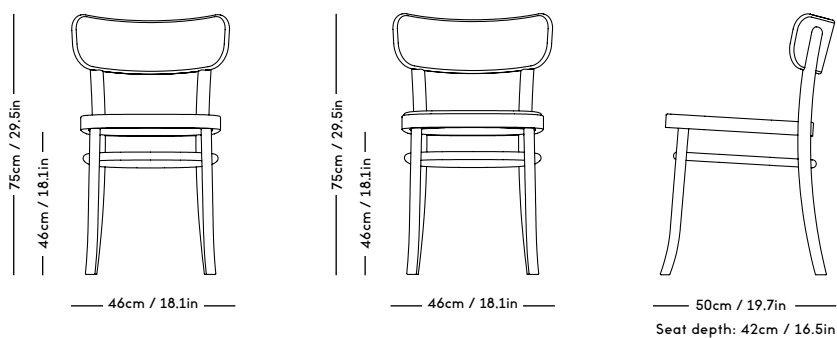

MZO Chair

Magnus Læssøe Stephensen, 1931

ITEM CODE	PRODUCT / VARIANT	MATERIAL	LEADTIME	PRICE EX. VAT (EUR)	PRICE INCL. VAT (NOK/SEK)
10101	MZO Chair Black Stained	Beech / stain	In stock	350	4950
10102	MZO Chair Royal Blue	Beech / stain	In stock	350	4950
10124	MZO Chair w. Upholstery: KVADRAT / Remix	Beech / stain / textile	In stock	425	6050