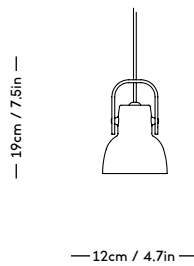

16PLUS Collection

Snorre Læssøe Stephensen, 1979

ITEM CODE	PRODUCT / VARIANT	MATERIAL	LEADTIME	COLLI	PRICE EX. VAT (EUR)	PRICE INCL. VAT (NOK/SEK)
40140	Pendant lamp	Bonechina	In stock	4	115	1640
40130	Pendant lamp w. hanger	OAK/ Bonechina	In stock	4	150	2140
40120	Wall lamp	OAK/ Bonechina	In stock	4	180	2565
40110	Wall lamp adjustable	OAK/ Bonechina	In stock	4	235	3350
40100	Table lamp	OAK/ Bonechina	In stock	4	285	4065
40200	Bulb, dimmable	OAK/ Bonechina	In stock	10	12	175