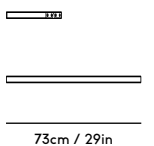

MOD RAIL 1925, 875, 525

ALU SHELF 300

ALU SHELF 200

ALU MAGAZINE SHELF

MOD DESK

MOD SHELF OAK

RAE Mirror

Jessica Vedel, 2017