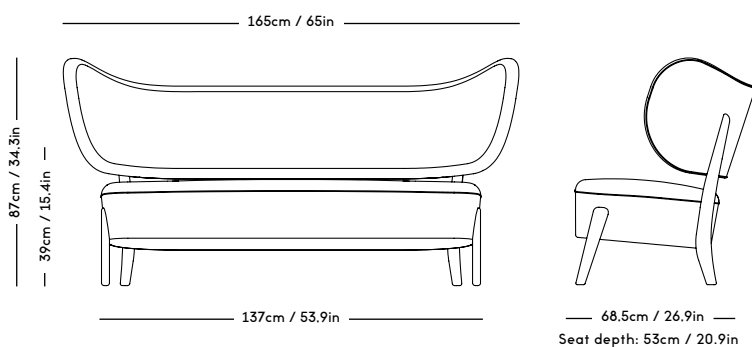

TMBO Sofa - Standard textiles

Magnus Læssøe Stephensen, 1935

ITEM CODE	PRODUCT / VARIANT	LEGS	LEADTIME	PRICE EX. VAT (EUR)	PRICE INCL. VAT (NOK/SEK)
STTMBOS-V24	KVADRAT / Vidar 333	Smoked OAK	8-10 weeks	3495	49810
STTMBOS-T24	NOBILIS / Taiga Taupe - 10946-10	Smoked OAK	8-10 weeks	3850	76880
STTMBOS-SS24	SKANDILOCK / Sheepskin Sahara	OAK	8-10 weeks	4895	69755
STTMBOS-SM24	SKANDILOCK / Sheepskin Moonlight	OAK	8-10 weeks	4895	69755

Material: Wood frame and legs, Felt gliders, Foam (HR), Wadding (polyester) and upholstery (fabric/sheepskin).

COM/COL usage (based on fabric width of 140, and solid color/random matching): 7m/NOT DUABLE