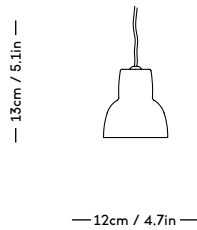

16PLUS Collection

Snorre Læssøe Stephensen, 1979

ITEM CODE	PRODUCT / VARIANT	MATERIAL	LEADTIME	COLLI	PRICE EX. VAT (EUR)	PRICE INCL. VAT (NOK/SEK)
40140	Pendant lamp	Bonechina	In stock	4	115	1640
40130	Pendant lamp w. hanger	OAK/ Bonechina	In stock	4	150	2140
40120	Wall lamp	OAK/ Bonechina	In stock	4	180	2565
40110	Wall lamp adjustable	OAK/ Bonechina	In stock	4	235	3350
40100	Table lamp	OAK/ Bonechina	In stock	4	285	4065
40200	Bulb, dimmable	OAK/ Bonechina	In stock	10	12	175