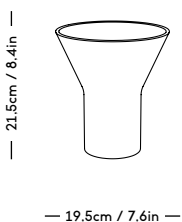

KYO Collection

Snorre Læssøe Stephensen, 1962

ITEM CODE	PRODUCT / VARIANT	MATERIAL	LEADTIME	COLLI	PRICE EX. VAT (EUR)	PRICE INCL. VAT (NOK/SEK)
30110	KYO Vase Star medium White	Glazed porcelain	In stock	4	35	499
30120	KYO Vase Star large White	Glazed porcelain	In stock	4	45	645
30111	KYO Vase Star medium Blue	Glazed porcelain	In stock	4	35	499
30121	KYO Vase Star large Blue	Glazed porcelain	In stock	4	45	645
30140	KYO Vase Medium / white	Glazed porcelain	In stock	4	90	1285
30141	KYO Vase Medium / blue	Glazed porcelain	In stock	4	90	1285
30150	KYO Vase Large / white	Glazed porcelain	In stock	4	110	1575
30151	KYO Vase Large / blue	Glazed porcelain	In stock	4	110	1575