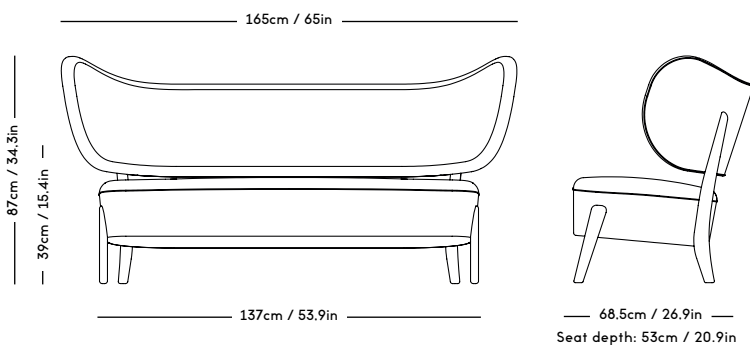

TMBO Sofa

Magnus Læssøe Stephensen, 1935

PRICE GROUP	PRODUCT / VARIANT	LEGS	LEADTIME	PRICE EX. VAT (EUR)	PRICE INCL. VAT (NOK/SEK)
1	ROMO / Linara, KVADRAT / Remix	Natural oiled oak, Dark oiled oak	8–10 weeks	2995	42680
2	KVADRAT / Hallingdal	Natural oiled oak, Dark oiled oak	8–10 weeks	3295	46955
3	KVADRAT / Vidar	Natural oiled oak, Dark oiled oak	8–10 weeks	3495	49810
4	DAW / Mcnutt, KVADRAT / Colline	Natural oiled oak, Dark oiled oak	8–10 weeks	3795	54080
5	BUTE / Storr, DAW / Grand Mohair, DEDAR / Tigerbeat, Karakorum, KVADRAT / Sisu	Natural oiled oak, Dark oiled oak	8–10 weeks	4095	58355
6	JENNIFFER SHORTO / Seafoam	Natural oiled oak, Dark oiled oak	8–10 weeks	4695	66910
7	DEDAR / Artemidor	Natural oiled oak, Dark oiled oak	8–10 weeks	4995	71180
8	PIERRE FREY / Opio, Alexander	Natural oiled oak, Dark oiled oak	8–10 weeks	5395	76880
Sheepskin	Moonlight, Sahara	Natural oiled oak, Dark oiled oak	8–10 weeks	4895	69755
COM & COL	Customers own material textile / leather	Natural oiled oak, Dark oiled oak	8–10 weeks	3295	46955
Customized legs	Walnut, Black stained oak	Natural oiled or Varnish	8–10 weeks	140	1995

Material: Wood frame and legs, Felt gliders, Foam (HR), Wadding (polyester) and upholstery (fabric/sheepskin).

COM/COL usage (based on fabric width of 140, and solid color/random matching): 7m/NOT DUABLE