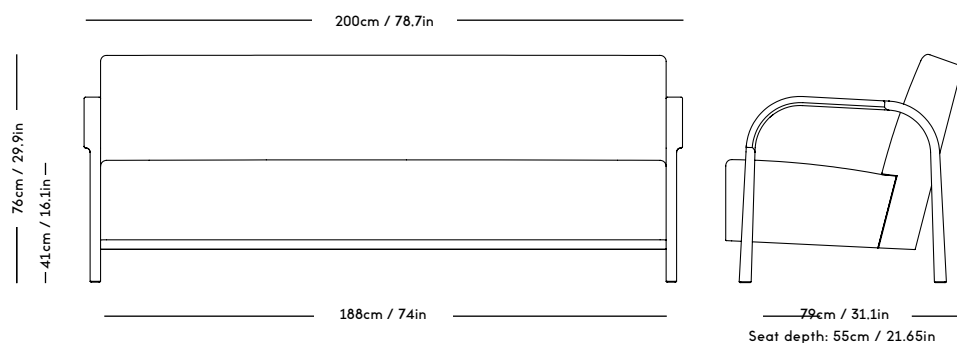

ARCH Upholstered Sofa 3 Seater

Mazo x Magnus Læssøe Stephensen, 2020

PRICE GROUP	PRODUCT / VARIANT	LEGS	LEADTIME	PRICE EX. VAT (EUR)	PRICE INCL. VAT (NOK/SEK)
1	ROMO / Linara, KVADRAT / Remix	Natural oiled oak, Dark oiled oak, Black stained oak	8–10 weeks	3045	43395
2	KVADRAT / Hallingdal	Natural oiled oak, Dark oiled oak, Black stained oak	8–10 weeks	3445	49095
3	KVADRAT / Vidar	Natural oiled oak, Dark oiled oak, Black stained oak	8–10 weeks	3795	54080
4	DAW / Mcnutt, KVADRAT / Colline	Natural oiled oak, Dark oiled oak, Black stained oak	8–10 weeks	4195	59780
5	BUTE / Storr, DAW / Grand Mohair, DEDAR / Tigerbeat, Karakorum, KVADRAT / Sisu	Natural oiled oak, Dark oiled oak, Black stained oak	8–10 weeks	4645	66195
6	JENNIFFER SHORTO / Seafoam	Natural oiled oak, Dark oiled oak, Black stained oak	8–10 weeks	4895	69755
7	DEDAR / Artemidor	Natural oiled oak, Dark oiled oak, Black stained oak	8–10 weeks	6045	86145
8	PIERRE FREY / Opio, Alexander	Natural oiled oak, Dark oiled oak, Black stained oak	8–10 weeks	6895	98255
Sheepskin	Moonlight, Sahara	Natural oiled oak, Dark oiled oak, Black stained oak	8–10 weeks	6495	92555
COM & COL	Customers own material textile / leather	Natural oiled oak, Dark oiled oak, Black stained oak	8–10 weeks	3445	49095

Material: Wood frame and legs, Felt gliders, Foam (HR), Wadding (polyester) and upholstery (fabric / sheepskin).

COM/COL usage (based on fabric width of 140, and solid color / random matching): 8m / NOT DUABLE