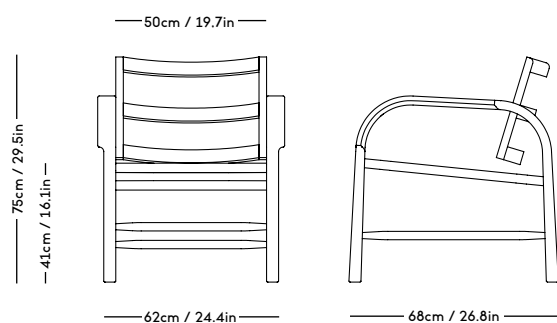

ARCH Lounge Chair

Magnus Læssøe Stephensen, 1932

ITEM CODE	PRODUCT / VARIANT	MATERIAL	LEADTIME	PRICE EX. VAT (EUR)	PRICE INCL. VAT (NOK/SEK)
80100	ARCH Lounge Chair Natural Oiled	Solid oak & Paper cord	In stock	1650	23525
80101	ARCH Lounge Chair Ruby Red	Solid oak & Paper cord	In stock	1650	23525
80102	ARCH Lounge Chair Auberge Brown	Solid oak & Paper cord	In stock	1650	23525