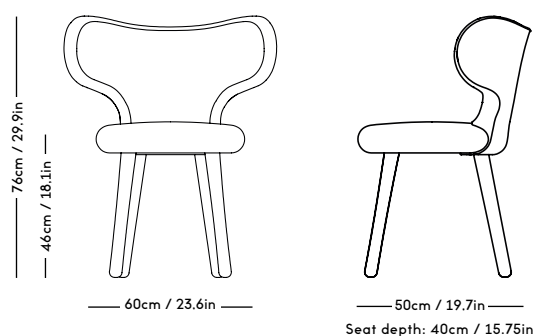

WNG Chair

Magnus Læssøe Stephensen, 1937

PRICE GROUP	PRODUCT / VARIANT	LEGS	LEADTIME	PRICE EX. VAT (EUR)	PRICE INCL. VAT (NOK/SEK)
1	KVADRAT / Remix	Natural oiled oak	8–10 weeks	775	11040
2	KVADRAT / Hallingdal	Natural oiled oak	8–10 weeks	925	13185
3	KVADRAT / Vidar, Fiord	Natural oiled oak	8–10 weeks	975	13895
4	DAW / Mcnutt, KVADRAT / Colline	Natural oiled oak	8–10 weeks	1050	14965
5	BUTE / Storr, DEDAR / Karakorum, KVADRAT / Sisu	Natural oiled oak	8–10 weeks	1075	15325
6	JENNIFFER SHORTO / Seafoam	Natural oiled oak	8–10 weeks	1200	17100
7	DEDAR / Artemidor	Natural oiled oak	8–10 weeks	1400	19880
8	PIERRE FREY / Opio, Alexander	Natural oiled oak	8–10 weeks	1625	23160
Sheepskin	Moonlight, Sahara	Natural oiled oak	8–10 weeks	1250	17850
COM & COL	Customers own material textile / leather	Natural oiled oak	8–10 weeks	925	13185
Customized legs	Walnut, Black stained oak	Natural oiled or Varnish	8–10 weeks	140	1995

Material: Wood frame and legs, Felt gliders, Foam (HR), Wadding (polyester) and upholstery (fabric / leather / sheepskin).

COM/COL usage (based on fabric width of 140, and solid color/random matching): 2m / 3m2