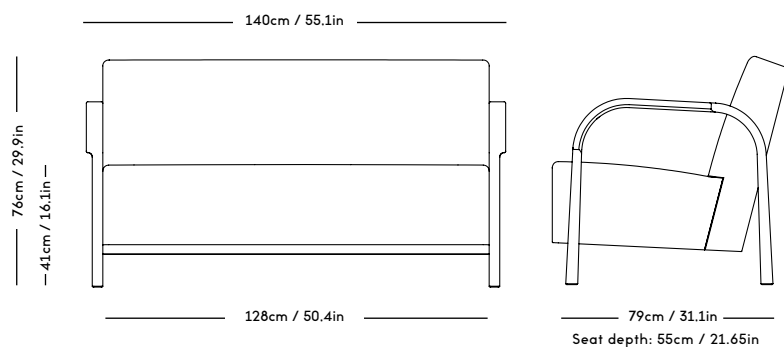

ARCH Upholstered Sofa 2 Seater - Standard textiles

Mazo x Magnus Læssøe Stephensen, 2020

ITEM CODE	PRODUCT / VARIANT	LEGS	LEADTIME	PRICE EX. VAT (EUR)	PRICE INCL. VAT (NOK/SEK)
STARC2-VB24	KVADRAT / Vidar 333	Black OAK	8-10 weeks	3350	47740
STARC2-MO24	DAW / McNutt White	OAK	8-10 weeks	3550	50590
STARC2-MB24	DAW / McNutt White	Black OAK	8-10 weeks	3550	50590
STARC2-TSO24	NOBILIS / Taiga Taupe - 10946-10	Smoked OAK	8-10 weeks	3900	76880

Material: Wood frame and legs, Felt gliders, Foam (HR), Wadding (polyester) and upholstery (fabric / sheepskin).

COM/COL usage (based on fabric width of 140, and solid color / random matching): 6m / NOT DUABLE