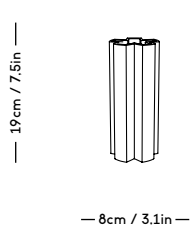

KYO Collection

Snorre Læssøe Stephensen, 1962

ITEM CODE	PRODUCT / VARIANT	MATERIAL	LEADTIME	COLLI	PRICE EX. VAT (EUR)	PRICE INCL. VAT (NOK/SEK)
30110	KYO Vase Star medium White	Glazed porcelain	In stock	4	35	499
30120	KYO Vase Star large White	Glazed porcelain	In stock	4	45	645
30111	KYO Vase Star medium Blue	Glazed porcelain	In stock	4	35	499
30121	KYO Vase Star large Blue	Glazed porcelain	In stock	4	45	645
30140	KYO Vase Medium / white	Glazed porcelain	In stock	4	90	1285
30141	KYO Vase Medium / blue	Glazed porcelain	In stock	4	90	1285
30150	KYO Vase Large / white	Glazed porcelain	In stock	4	110	1575
30151	KYO Vase Large / blue	Glazed porcelain	In stock	4	110	1575