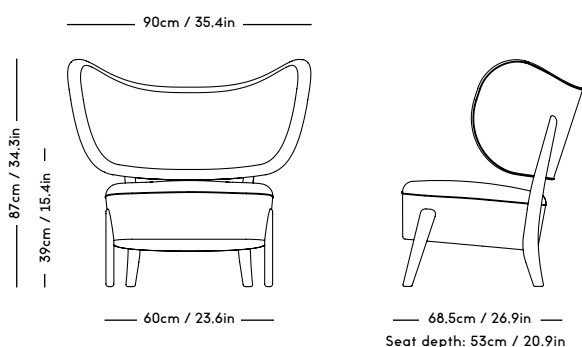

TMBO Lounge Chair

Magnus Læssøe Stephensen, 1935

PRICE GROUP	PRODUCT / VARIANT	LEGS	LEADTIME	PRICE EX. VAT (EUR)	PRICE INCL. VAT (NOK/SEK)
1	ROMO / Linara, KVADRAT / Remix	Natural oiled oak, Dark oiled oak	8–10 weeks	2195	31280
2	KVADRAT / Hallingdal	Natural oiled oak, Dark oiled oak	8–10 weeks	2395	34130
3	KVADRAT / Vidar	Natural oiled oak, Dark oiled oak	8–10 weeks	2595	36980
4	DAW / Mcnutt, KVADRAT / Colline	Natural oiled oak, Dark oiled oak	8–10 weeks	2695	38410
5	BUTE / Storr, DAW / Grand Mohair, DEDAR / Tigerbeat, Karakorum, KVADRAT / Sisu	Natural oiled oak, Dark oiled oak	8–10 weeks	2875	41255
6	JENNIFFER SHORTO / Seafoam	Natural oiled oak, Dark oiled oak	8–10 weeks	3195	45530
7	DEDAR / Artemidor	Natural oiled oak, Dark oiled oak	8–10 weeks	3595	51225
8	PIERRE FREY / Opio, Alexander	Natural oiled oak, Dark oiled oak	8–10 weeks	3795	54075
Sheepskin	Moonlight, Sahara	Natural oiled oak, Dark oiled oak	8–10 weeks	3375	48380
COM & COL	Customers own material textile / leather	Natural oiled oak, Dark oiled oak	8–10 weeks	2375	34130
Customized legs	Walnut, Black stained oak	Natural oiled or Varnish	8–10 weeks	140	1995

Material: Wood frame and legs, Felt gliders, Foam (HR), Wadding (polyester) and upholstery (fabric / leather / sheepskin).

COM/COL usage (based on fabric width of 140, and solid color / random matching): 4m / 6m2