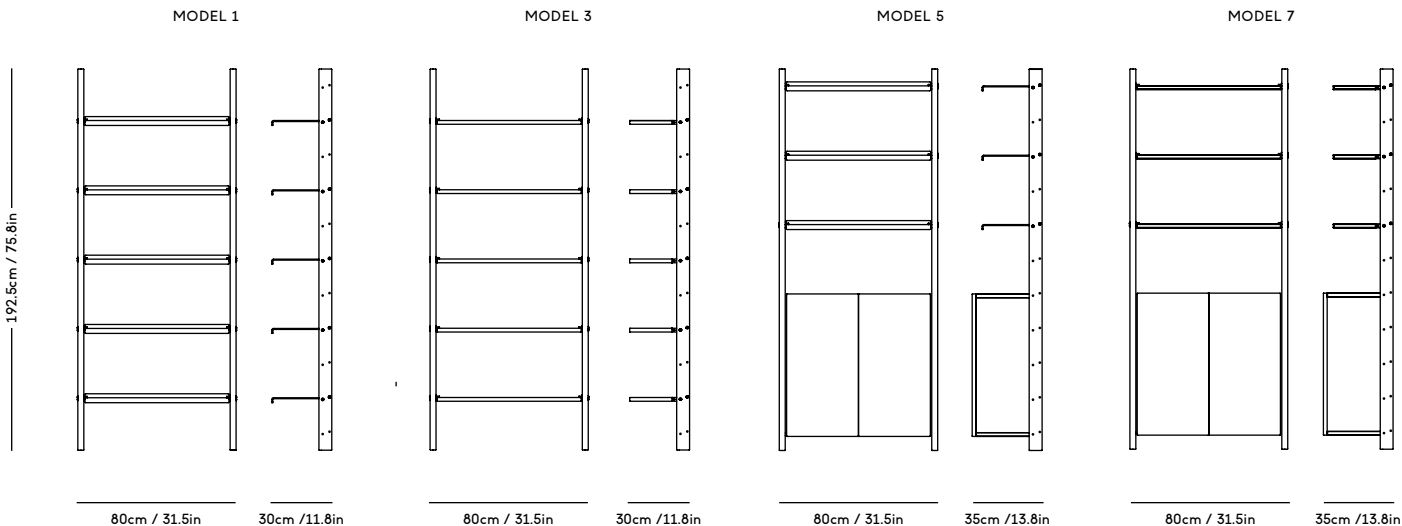

MOD Shelving System

Magnus Sangild, 2023

ITEM CODE	PRODUCT / VARIANT	MATERIAL	LEADTIME	PRICE EX. VAT (EUR)	PRICE INCL. VAT (NOK/SEK)
MOD1	MOD Model 1, 2 x 1925 Rail + 5 x Alu shelves	Solid oak wood, aluminum and stainless steel	In stock	1505	21485
MOD2	MOD Model 2, 1 x 1925 Rail + 5 x Alu shelves	Solid oak wood, aluminum and stainless steel	In stock	1290	18415
MOD3	MOD Model 3, 2 x 1925 Rail + 5 x OAK shelves	Solid oak wood, oak veneered plywood and stainless steel	In stock	1505	21485
MOD4	MOD Model 4, 1 x 1925 Rail + 5 x OAK shelves	Solid oak wood, oak veneered plywood and stainless steel	In stock	1290	18415
MOD5	MOD Model 5, 2 x 1925 Rail + 3 x Alu shelves + Cabinet	Solid oak wood, oak veneered plywood, aluminium and stainless steel	In stock	2150	30695
MOD6	MOD Model 6, 1 x 1925 Rail + 3 x Alu shelves + Cabinet	Solid oak wood, oak veneered plywood, aluminium and stainless steel	In stock	1935	27625
MOD7	MOD Model 7, 2 x 1925 Rail + 3 x OAK shelves + Cabinet	Solid oak wood, oak veneered plywood and stainless steel	In stock	2150	30695
MOD8	MOD Model 8, 1 x 1925 Rail + 3 x OAK shelves + Cabinet	Solid oak wood, oak veneered plywood and stainless steel	In stock	1935	27625