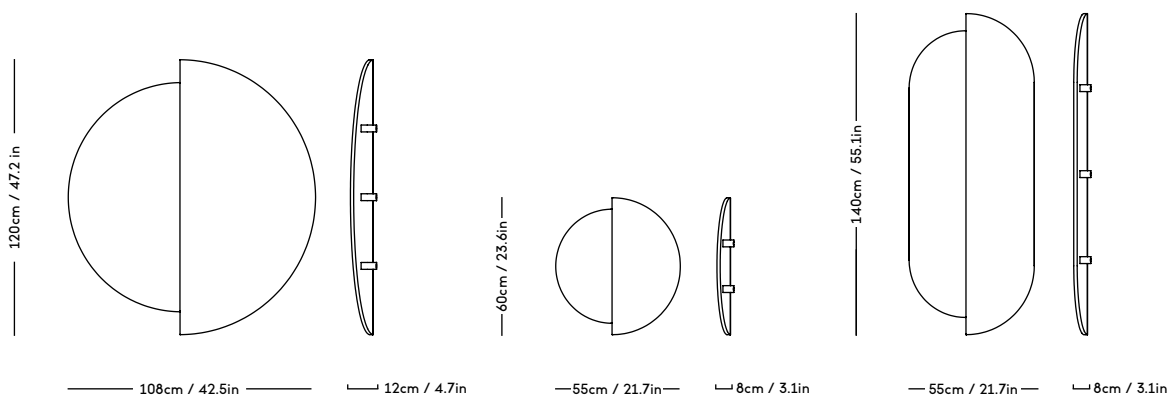

RAE Mirror

Jessica Vedel, 2017

ITEM CODE	PRODUCT / VARIANT	MATERIAL	LEADTIME	PRICE EX. VAT (EUR)	PRICE INCL. VAT (NOK/SEK)
50110	RAE mirror Ø120 (Ivory)	Painted MDF and mirror glass	In stock	1085	15465
50120	RAE mirror Ø60 (White)	Painted MDF and mirror glass	In stock	275	3920
50121	RAE mirror Ø60 (Dark red)	Painted MDF and mirror glass	In stock	275	3920
50130	RAE mirror Full body (White)	Painted MDF and mirror glass	In stock	550	7840