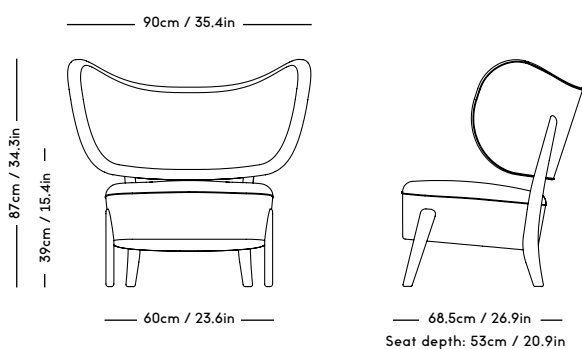

TMBO Lounge Chair - Standard textiles

Magnus Læssøe Stephensen, 1935

ITEM CODE	PRODUCT / VARIANT	LEGS	LEADTIME	PRICE EX. VAT (EUR)	PRICE INCL. VAT (NOK/SEK)
STTMBO-V24	KVADRAT / Vidar 333	Smoked OAK	8-10 weeks	2595	36980
STTMBO-T24	NOBILIS / Taiga Taupe - 10946-10	Smoked OAK	8-10 weeks	2875	54075
STTMBO-SS24	SKANDILOCK / Sheepskin Sahara	OAK	8-10 weeks	3375	48380
STTMBO-SM24	SKANDILOCK / Sheepskin Moonlight	OAK	8-10 weeks	3375	48380

Material: Wood frame and legs, Felt gliders, Foam (HR), Wadding (polyester) and upholstery (fabric / leather / sheepskin).

COM/COL usage (based on fabric width of 140, and solid color / random matching): 4m / 6m2