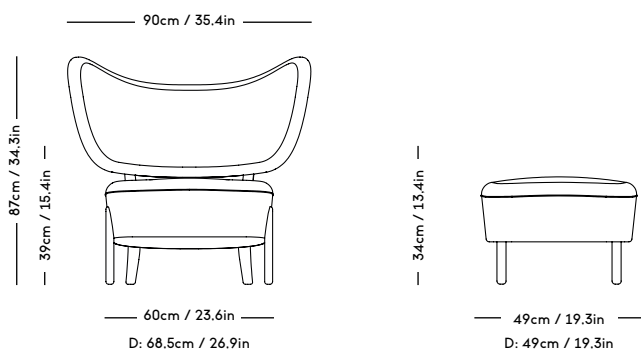

TMBO Lounge Chair & Pouff - Standard textiles

Magnus Læssøe Stephensen, 1935

ITEM CODE	PRODUCT / VARIANT	LEGS	LEADTIME	PRICE EX. VAT (EUR)	PRICE INCL. VAT (NOK/SEK)
STTMBOBOP-V24	KVADRAT / Vidar 333	Smoked OAK	8-10 weeks	3495	49810
STTMBOBOP-T24	NOBILIS / Taiga Taupe - 10946-10	Smoked OAK	8-10 weeks	3795	54080
STTMBOBOP-SS24	SKANDILOCK / Sheepskin Sahara	OAK	8-10 weeks	4295	61210
STTMBOBOP-SM24	SKANDILOCK / Sheepskin Moonlight	OAK	8-10 weeks	4295	4295