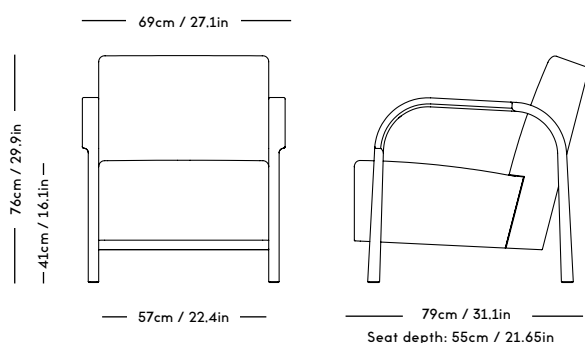

ARCH Upholstered Lounge Chair

Mazo x Magnus Læssøe Stephensen, 2020

PRICE GROUP	PRODUCT / VARIANT	LEGS	LEADTIME	PRICE EX. VAT (EUR)	PRICE INCL. VAT (NOK/SEK)
1	ROMO / Linara, KVADRAT / Remix	Natural oiled oak, Dark oiled oak, Black stained oak	8–10 weeks	1795	25575
2	KVADRAT / Hallingdal	Natural oiled oak, Dark oiled oak, Black stained oak	8–10 weeks	1995	28450
3	KVADRAT / Vidar	Natural oiled oak, Dark oiled oak, Black stained oak	8–10 weeks	2145	30570
4	DAW / Mcnutt, KVADRAT / Colline	Natural oiled oak, Dark oiled oak, Black stained oak	8–10 weeks	2395	34130
5	BUTE / Storr, DAW / Grand Mohair, DEDAR / Tigerbeat, Karakorum, KVADRAT / Sisu	Natural oiled oak, Dark oiled oak, Black stained oak	8–10 weeks	2595	36980
6	JENNIFFER SHORTO / Seafoam	Natural oiled oak, Dark oiled oak, Black stained oak	8–10 weeks	2795	39830
7	DEDAR / Artemidor	Natural oiled oak, Dark oiled oak, Black stained oak	8–10 weeks	3245	46250
8	PIERRE FREY / Opio, Alexander	Natural oiled oak, Dark oiled oak, Black stained oak	8–10 weeks	3775	53795
Sheepskin	Moonlight, Sahara	Natural oiled oak, Dark oiled oak, Black stained oak	8–10 Weeks	2795	39830
COM & COL	Customers own material textile / leather	Natural oiled oak, Dark oiled oak, Black stained oak	8–10 Weeks	1995	28540

Material: Wood frame and legs, Felt gliders, Foam (HR), Wadding (polyester) and upholstery (fabric / leather / sheepskin).

COM/COL usage (based on fabric width of 140, and solid color/random matching): 3,5m / 6m2 (2 separate hides)