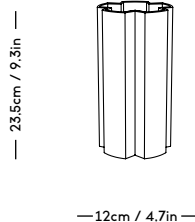

KYO Collection

Snorre Læssøe Stephensen, 1962

ITEM CODE	PRODUCT / VARIANT	MATERIAL	LEADTIME	COLLI	PRICE EX. VAT (EUR)	PRICE INCL. VAT (NOK/SEK)
30110	KYO Vase Star medium White	Glazed porcelain	In stock	4	35	499
30120	KYO Vase Star large White	Glazed porcelain	In stock	4	45	645
30111	KYO Vase Star medium Blue	Glazed porcelain	In stock	4	35	499
30121	KYO Vase Star large Blue	Glazed porcelain	In stock	4	45	645
30140	KYO Vase Medium / white	Glazed porcelain	In stock	4	90	1285
30141	KYO Vase Medium / blue	Glazed porcelain	In stock	4	90	1285
30150	KYO Vase Large / white	Glazed porcelain	In stock	4	110	1575
30151	KYO Vase Large / blue	Glazed porcelain	In stock	4	110	1575