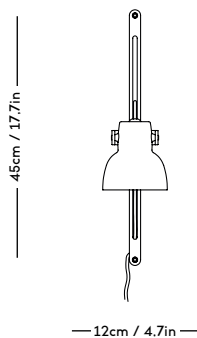

16PLUS Collection

Snorre Læssøe Stephensen, 1979

ITEM CODE	PRODUCT / VARIANT	MATERIAL	LEADTIME	COLLI	PRICE EX. VAT (EUR)	PRICE INCL. VAT (NOK/SEK)
40140	Pendant lamp	Bonechina	In stock	4	115	1640
40130	Pendant lamp w. hanger	OAK/ Bonechina	In stock	4	150	2140
40120	Wall lamp	OAK/ Bonechina	In stock	4	180	2565
40110	Wall lamp adjustable	OAK/ Bonechina	In stock	4	235	3350
40100	Table lamp	OAK/ Bonechina	In stock	4	285	4065
40200	Bulb, dimmable	OAK/ Bonechina	In stock	10	12	175