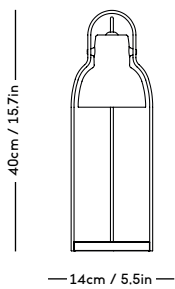

16PLUS Collection

Snorre Læssøe Stephensen, 1979

ITEM CODE	PRODUCT / VARIANT	MATERIAL	LEADTIME	COLLI	PRICE EX. VAT (EUR)	PRICE INCL. VAT (NOK/SEK)
40140	Pendant lamp	Bonechina	In stock	4	115	1640
40130	Pendant lamp w. hanger	OAK/ Bonechina	In stock	4	150	2140
40120	Wall lamp	OAK/ Bonechina	In stock	4	180	2565
40110	Wall lamp adjustable	OAK/ Bonechina	In stock	4	235	3350
40100	Table lamp	OAK/ Bonechina	In stock	4	285	4065
40200	Bulb, dimmable	OAK/ Bonechina	In stock	10	12	175