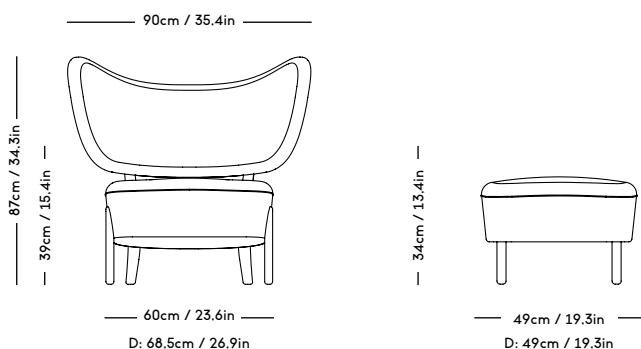

TMBO Lounge Chair & Pouff

Magnus Læssøe Stephensen, 1935

PRICE GROUP	PRODUCT / VARIANT	LEGS	LEADTIME	PRICE EX. VAT (EUR)	PRICE INCL. VAT (NOK/SEK)
1	ROMO / Linara, KVADRAT / Remix	Natural oiled oak, Dark oiled oak	8–10 weeks	2895	41255
2	KVADRAT / Hallingdal	Natural oiled oak, Dark oiled oak	8–10 weeks	3295	46955
3	KVADRAT / Vidar	Natural oiled oak, Dark oiled oak	8–10 weeks	3495	49810
4	DAW / Mcnutt, KVADRAT / Colline	Natural oiled oak, Dark oiled oak	8–10 weeks	3595	51230
5	BUTE / Storr, DAW / Grand Mohair, DEDAR / Tigerbeat, Karakorum, KVADRAT / Sisu	Natural oiled oak, Dark oiled oak	8–10 weeks	3795	54080
6	JENNIFFER SHORTO / Seafoam	Natural oiled oak, Dark oiled oak	8–10 weeks	4095	58355
7	DEDAR / Artemidor	Natural oiled oak, Dark oiled oak	8–10 weeks	4695	66910
8	PIERRE FREY / Opio, Alexander	Natural oiled oak, Dark oiled oak	8–10 weeks	5095	72610
Sheepskin	Moonlight, Sahara	Natural oiled oak, Dark oiled oak	8–10 weeks	4295	61210
COM & COL	Customers own material textile / leather	Natural oiled oak, Dark oiled oak	8–10 weeks	3295	46955
Customized legs	Walnut, Black stained oak	Natural oiled or Varnish	8–10 weeks	205	2925