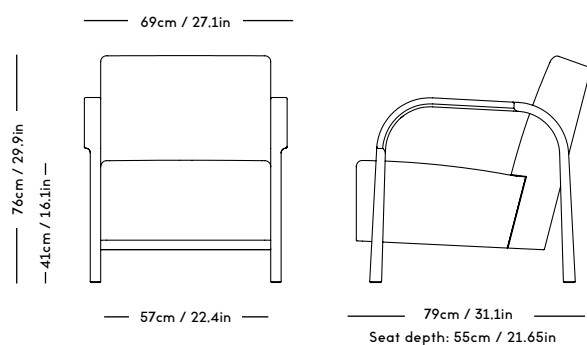

ARCH Upholstered Lounge Chair - Standard textiles

Mazo x Magnus Læssøe Stephensen, 2020

ITEM CODE	PRODUCT / VARIANT	LEGS	LEADTIME	PRICE EX. VAT (EUR)	PRICE INCL. VAT (NOK/SEK)
STARCL-VO24	KVADRAT / Vidar 333	OAK	8-10 weeks	2145	30570
STARCL-VB24	KVADRAT / Vidar 333	Black OAK	8-10 weeks	2145	30570
STARCL-VDO24	KVADRAT / Vidar 786 (seat), Vidar 333 (back)	OAK	8-10 weeks	2145	30570
STARCL-VDB24	KVADRAT / Vidar 786 (seat), Vidar 333 (back)	Black OAK	8-10 weeks	2145	30570
STARCL-MO24	DAW / McNutt White	OAK	8-10 weeks	2395	34130
STARCL-MB2	DAW / McNutt White	Black OAK	8-10 weeks	2395	34130
STARCL-TSO24	NOBILIS / Taiga Taupe - 10946-10	Smoked OAK	8-10 weeks	2595	2595

Material: Wood frame and legs, Felt gliders, Foam (HR), Wadding (polyester) and upholstery (fabric / leather / sheepskin).

COM/COL usage (based on fabric width of 140, and solid color/random matching): 3,5m / 6m2 (2 separate hides)