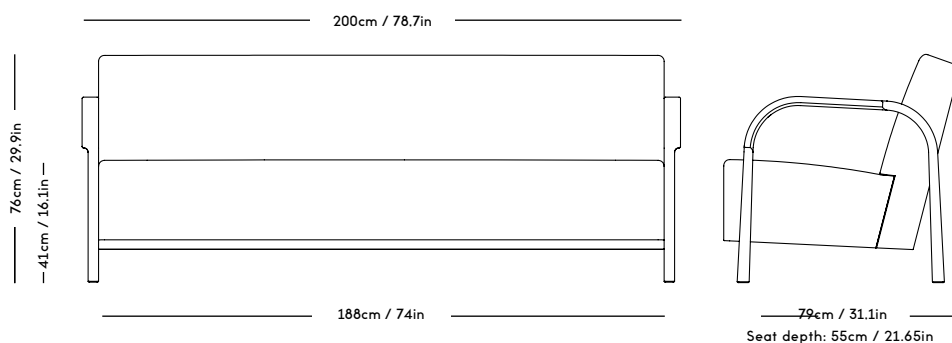

ARCH Upholstered Sofa 3 Seater - Standard textiles

Mazo x Magnus Læssøe Stephensen, 2020

ITEM CODE	PRODUCT / VARIANT	LEGS	LEADTIME	PRICE EX. VAT (EUR)	PRICE INCL. VAT (NOK/SEK)
STARC3-VB24	KVADRAT / Vidar 333	Black OAK	8-10 weeks	3795	54080
STARC3-MO24	DAW / McNutt White	OAK	8-10 weeks	4195	59780
STARC3-MB24	DAW / McNutt White	Black OAK	8-10 weeks	4195	59780
STARC3-TSO24	NOBILIS / Taiga Taupe - 10946-10	Smoked OAK	8-10 weeks	4645	66195

Material: Wood frame and legs, Felt gliders, Foam (HR), Wadding (polyester) and upholstery (fabric / sheepskin).

COM/COL usage (based on fabric width of 140, and solid color / random matching): 8m / NOT DUABLE