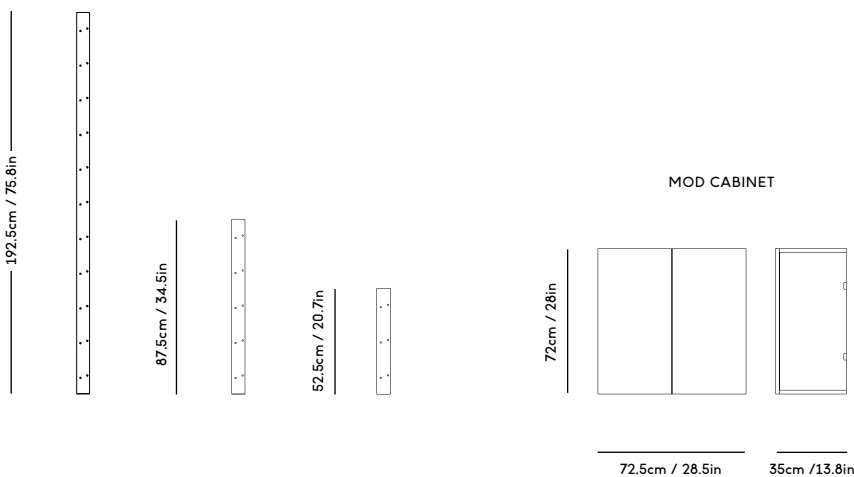

MOD Shelving System

Magnus Sangild, 2023

ITEM CODE	PRODUCT / VARIANT	MATERIAL	LEADTIME	PRICE EX. VAT (EUR)	PRICE INCL. VAT (NOK/SEK)
70110	MOD Rail 1925	Solid oak wood	In stock	240	3430
70120	MOD Rail 875	Solid oak wood	In stock	165	2360
70130	MOD Rail 525	Solid oak wood	In stock	150	2145
70200	MOD Shelf Alu W730 x D300	Aluminium	In stock	235	3355
70210	MOD Shelf Alu W730 x D200	Aluminium	In stock	220	3145
70220	MOD Magazine Shelf Alu W730 x D300	Aluminium	In stock	330	4595
70230	MOD DESK Alu W730 x D600	Aluminium	In stock	540	7670
70300	MOD Shelf OAK W730 x D300	Oak veneered plywood	In stock	235	3355
70400	MOD Cabinet	Oak veneered plywood	In stock	1075	15350

MOD RAIL 1925, 875, 525

ALU SHELF 300

ALU SHELF 200

MOD SHELF OAK