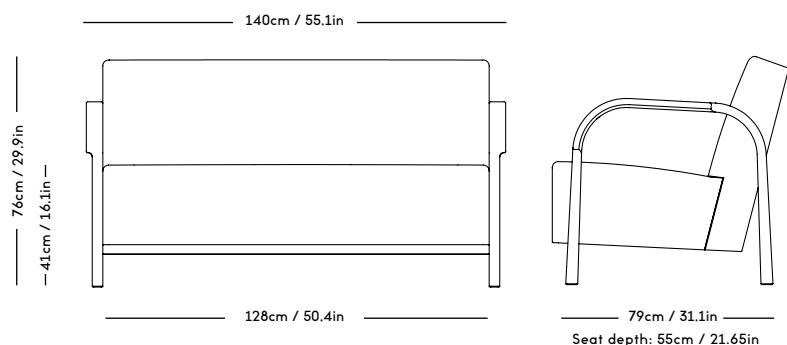

ARCH Upholstered Sofa 2 Seater

Mazo x Magnus Læssøe Stephensen, 2020

PRICE GROUP	PRODUCT / VARIANT	LEGS	LEADTIME	PRICE EX. VAT (EUR)	PRICE INCL. VAT (NOK/SEK)
1	ROMO / Linara, KVADRAT / Remix	Natural oiled oak, Dark oiled oak, Black stained oak	8–10 weeks	2550	36340
2	KVADRAT / Hallingdal	Natural oiled oak, Dark oiled oak, Black stained oak	8–10 weeks	2900	41325
3	KVADRAT / Vidar	Natural oiled oak, Dark oiled oak, Black stained oak	8–10 weeks	3350	47740
4	DAW / Mcnutt, KVADRAT / Colline	Natural oiled oak, Dark oiled oak, Black stained oak	8–10 weeks	3550	50590
5	BUTE / Storr, DAW / Grand Mohair, DEDAR / Tigerbeat, Karakorum, KVADRAT / Sisu	Natural oiled oak, Dark oiled oak, Black stained oak	8–10 weeks	3900	55575
6	JENNIFFER SHORTO / Seafoam	Natural oiled oak, Dark oiled oak, Black stained oak	8–10 weeks	4200	59850
7	DEDAR / Artemidor	Natural oiled oak, Dark oiled oak, Black stained oak	8–10 weeks	4895	69755
8	PIERRE FREY / Opio, Alexander	Natural oiled oak, Dark oiled oak, Black stained oak	8–10 weeks	5395	76880
Sheepskin	Moonlight, Sahara	Natural oiled oak, Dark oiled oak, Black stained oak	8–10 weeks	5395	76880
COM & COL	Customers own material textile / leather	Natural oiled oak, Dark oiled oak, Black stained oak	8–10 weeks	2900	41325

Material: Wood frame and legs, Felt gliders, Foam (HR), Wadding (polyester) and upholstery (fabric / sheepskin).

COM/COL usage (based on fabric width of 140, and solid color / random matching): 6m / NOT DUABLE