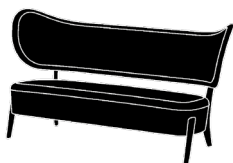

WNG Chair P. 5

DESIGN Magnus Læssøe Stephensen
YEAR 1937
PRICE from 1095 USD ex. VAT

TMBO Lounge Chair P. 6

DESIGN Magnus Læssøe Stephensen
YEAR 1935
PRICE from 2995 USD ex. VAT

TMBO Pouff P. 7

DESIGN Mazo x Magnus Læssøe Stephensen
YEAR 2020
PRICE from 1100 USD ex. VAT

TMBO Lounge Chair & Pouff P. 8

DESIGN Magnus Læssøe Stephensen
YEAR 1935
PRICE from 3895 USD ex. VAT

TMBO Sofa P. 9

DESIGN Magnus Læssøe Stephensen
YEAR 1935
PRICE from 3795 USD ex. VAT

ARCH Lounge Chair P. 10

DESIGN Magnus Læssøe Stephensen
YEAR 1932
PRICE from 1995 USD ex. VAT

ARCH Upholstered Chair P. 11

DESIGN Mazo x Magnus Læssøe Stephensen
YEAR 2020
PRICE from 2195 USD ex. VAT

ARCH Upholstered 2 Seater P. 12