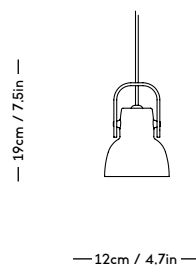

16PLUS Collection

Snorre Læssøe Stephensen, 1979

ITEM CODE	PRODUCT / VARIANT	MATERIAL	LEADTIME	COLLI	PRICE EX. VAT (USD)
40140	Pendant lamp	Bonechina	In stock	4	155
40130	Pendant lamp w. hanger	OAK / Bonechina	In stock	4	195
40120	Wall lamp	OAK / Bonechina	In stock	4	245
40110	Wall lamp adjustable	OAK / Bonechina	In stock	4	305
40100	Table lamp	OAK / Bonechina	In stock	4	385
40200	Bulb, dimmable	OAK / Bonechina	In stock	10	15