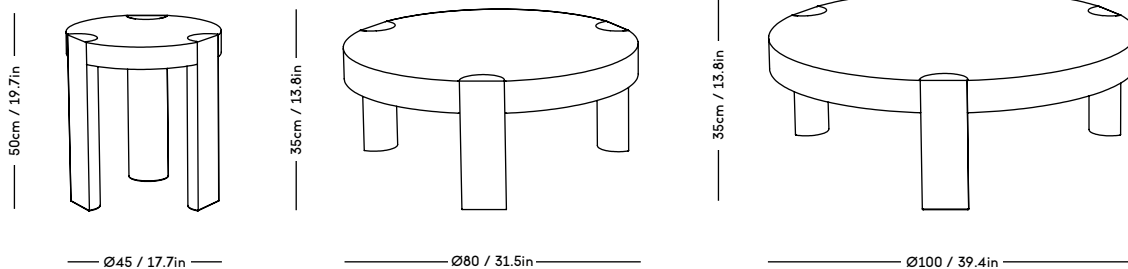

FER Table

Magnus Sangild, 2021

ITEM CODE	PRODUCT / VARIANT	MATERIAL	LEADTIME	PRICE EX. VAT (USD)
60200	Coffee table Ø100 White	High gloss painted MDF and solid oak	In stock	1945
60201	Coffee table Ø80 White	High gloss painted MDF and solid oak	In stock	1535
60210	Side table Ø45 White	High gloss painted MDF and solid oak	In stock	765