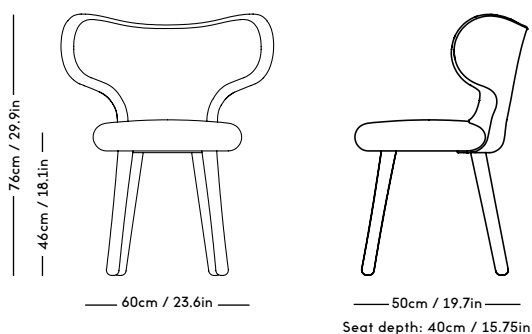

WNG Chair

Magnus Læssøe Stephensen, 1937

PRICE GROUP	PRODUCT / VARIANT	LEGS	LEADTIME	PRICE EX. VAT (USD)
1	KVADRAT / Remix	Natural oiled oak	8–10 weeks	950
2	KVADRAT / Hallingdal	Natural oiled oak	8–10 weeks	1095
3	KVADRAT / Vidar, Fiord	Natural oiled oak	8–10 weeks	1195
4	DAW / Mcnutt, KVADRAT / Colline	Natural oiled oak	8–10 weeks	1395
5	BUTE / Storr, DEDAR / Karakorum, KVADRAT / Sisu	Natural oiled oak	8–10 weeks	1495
6	JENNIFFER SHORTO / Seafoam	Natural oiled oak	8–10 weeks	1595
7	DEDAR / Artemidor	Natural oiled oak	8–10 weeks	1895
8	PIERRE FREY / Opio, Alexander	Natural oiled oak	8–10 weeks	1995
Sheepskin	Moonlight, Sahara	Natural oiled oak	8–10 weeks	1495
COM & COL	Customers own material textile / leather	Natural oiled oak	8–10 weeks	1095
Customized legs	Walnut, Black stained oak	Natural oiled or Varnish	8–10 weeks	195

Material: Wood frame and legs, Felt gliders, Foam (HR), Wadding (polyester) and upholstery (fabric / leather / sheepskin).

COM/COL usage (based on fabric width of 140, and solid color/random matching): 2m / 3m2