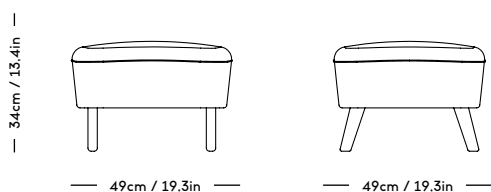

TMBO Pouff

Mazo x Magnus Læssøe Stephensen, 2020

PRICE GROUP	PRODUCT / VARIANT	LEGS	LEADTIME	PRICE EX. VAT (USD)
1	ROMO / Linara, KVADRAT / Remix	Natural oiled oak, Dark oiled oak	8–10 weeks	1100
2	KVADRAT / Hallingdal	Natural oiled oak, Dark oiled oak	8–10 weeks	1295
3	KVADRAT / Vidar	Natural oiled oak, Dark oiled oak	8–10 weeks	1395
4	DAW / McNutt, KVADRAT / Colline	Natural oiled oak, Dark oiled oak	8–10 weeks	1495
5	BUTE / Storr, DAW / Grand Mohair, DEDAR / Tigerbeat, Karakorum, KVADRAT / Sisu	Natural oiled oak, Dark oiled oak	8–10 weeks	1595
6	JENNIFFER SHORTO / Seafoam	Natural oiled oak, Dark oiled oak	8–10 weeks	1695
7	DEDAR / Artemidor	Natural oiled oak, Dark oiled oak	8–10 weeks	1995
8	PIERRE FREY / Opio, Alexander	Natural oiled oak, Dark oiled oak	8–10 weeks	2295
Sheepskin	Moonlight, Sahara	Natural oiled oak, Dark oiled oak	8–10 weeks	1595
COM & COL	Customers own material textile / leather	Natural oiled oak, Dark oiled oak	8–10 weeks	1295
Customized legs	Walnut, Black stained oak	Natural oiled or Varnish	8–10 weeks	195

Material: Wood frame and legs, Felt gliders, Foam (HR), Wadding (polyester) and upholstery (fabric / leather / sheepskin).

COM/COL usage (based on fabric width of 140, and solid color / random matching): 2m / 3m2