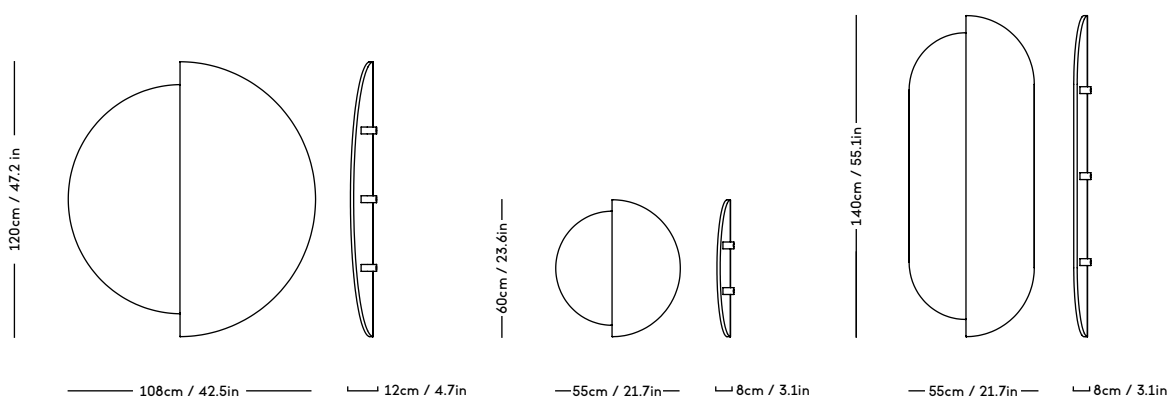

RAE Mirror

Jessica Vedel, 2017

ITEM CODE	PRODUCT / VARIANT	MATERIAL	LEADTIME	PRICE EX. VAT (USD)
50110	RAE mirror Ø120 (Ivory)	Painted MDF and mirror glass	In stock	1525
50120	RAE mirror Ø60 (White)	Painted MDF and mirror glass	In stock	400
50121	RAE mirror Ø60 (Dark red)	Painted MDF and mirror glass	In stock	400
50130	RAE mirror Full body (White)	Painted MDF and mirror glass	In stock	825