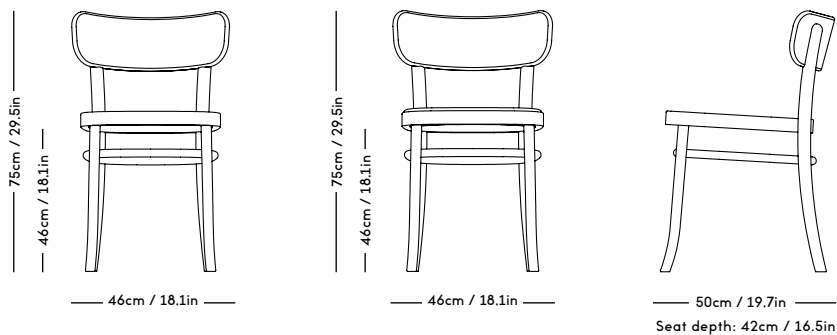

KYO Collection P. 18-19

DESIGN Snorre Læssøe Stephensen
YEAR 1962
PRICE from 29 USD ex. VAT

MZO Chair

Magnus Læssøe Stephensen, 1931

ITEM CODE	PRODUCT / VARIANT	MATERIAL	LEADTIME	PRICE EX. VAT (USD)
10101	MZO Chair Black Stained	Beech / stain	In stock	455
10102	MZO Chair Royal Blue	Beech / stain	In stock	455
10124	MZO Chair w. Upholstery KVADRAT / Remix	Beech / stain / textile	In stock	495