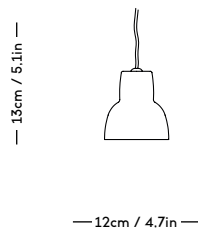

16PLUS Collection

Snorre Læssøe Stephensen, 1979

ITEM CODE	PRODUCT / VARIANT	MATERIAL	LEADTIME	COLLI	PRICE EX. VAT (USD)
40140	Pendant lamp	Bonechina	In stock	4	155
40130	Pendant lamp w. hanger	OAK / Bonechina	In stock	4	195
40120	Wall lamp	OAK / Bonechina	In stock	4	245
40110	Wall lamp adjustable	OAK / Bonechina	In stock	4	305
40100	Table lamp	OAK / Bonechina	In stock	4	385
40200	Bulb, dimmable	OAK / Bonechina	In stock	10	15