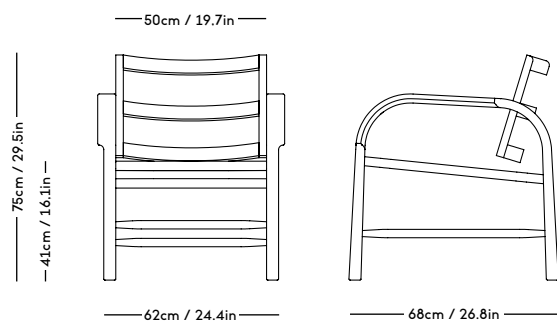

ARCH Lounge Chair

Magnus Læssøe Stephensen, 1932

ITEM CODE	PRODUCT / VARIANT	MATERIAL	LEADTIME	PRICE EX. VAT (USD)
80100	ARCH Lounge Chair Natural Oiled	Solid oak & Paper cord	In stock	1995
80101	ARCH Lounge Chair Ruby Red	Solid oak & Paper cord	In stock	1995
80102	ARCH Lounge Chair Auberge Brown	Solid oak & Paper cord	In stock	1995