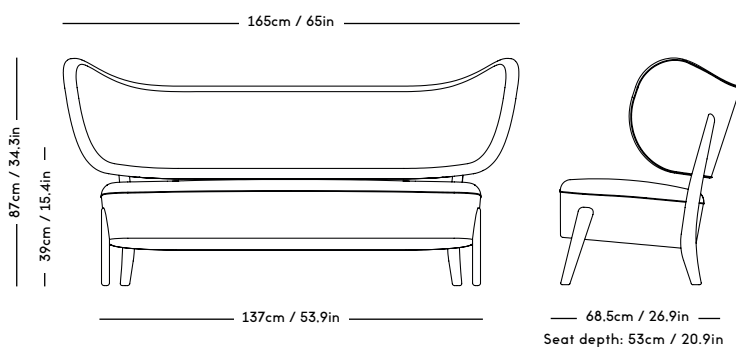

TMBO Sofa

Magnus Læssøe Stephensen, 1935

PRICE GROUP	PRODUCT / VARIANT	LEGS	LEADTIME	PRICE EX. VAT (USD)
1	ROMO / Linara, KVADRAT / Remix	Natural oiled oak, Dark oiled oak	8–10 weeks	3795
2	KVADRAT / Hallingdal	Natural oiled oak, Dark oiled oak	8–10 weeks	3995
3	KVADRAT / Vidar	Natural oiled oak, Dark oiled oak	8–10 weeks	4295
4	DAW / McNutt, KVADRAT / Colline	Natural oiled oak, Dark oiled oak	8–10 weeks	4595
5	BUTE / Storr, DAW / Grand Mohair, DEDAR / Tigerbeat, Karakorum, KVADRAT / Sisu	Natural oiled oak, Dark oiled oak	8–10 weeks	4725
6	JENNIFFER SHORTO / Seafoam	Natural oiled oak, Dark oiled oak	8–10 weeks	5495
7	DEDAR / Artemidor	Natural oiled oak, Dark oiled oak	8–10 weeks	6195
8	PIERRE FREY / Opio, Alexander	Natural oiled oak, Dark oiled oak	8–10 weeks	7295
Sheepskin	Moonlight, Sahara	Natural oiled oak, Dark oiled oak	8–10 weeks	6595
COM & COL	Customers own material textile / leather	Natural oiled oak, Dark oiled oak	8–10 weeks	3995
Customized legs	Walnut, Black stained oak	Natural oiled or Varnish	8–10 weeks	195

Material: Wood frame and legs, Felt gliders, Foam (HR), Wadding (polyester) and upholstery (fabric/sheepskin).

COM/COL usage (based on fabric width of 140, and solid color/random matching): 7m/NOT DUABLE