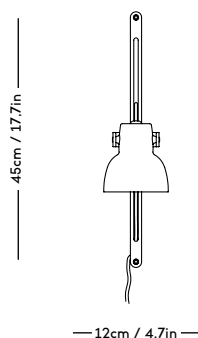

16PLUS Collection

Snorre Læssøe Stephensen, 1979

ITEM CODE	PRODUCT / VARIANT	MATERIAL	LEADTIME	COLLI	PRICE EX. VAT (USD)
40140	Pendant lamp	Bonechina	In stock	4	155
40130	Pendant lamp w. hanger	OAK / Bonechina	In stock	4	195
40120	Wall lamp	OAK / Bonechina	In stock	4	245
40110	Wall lamp adjustable	OAK / Bonechina	In stock	4	305
40100	Table lamp	OAK / Bonechina	In stock	4	385
40200	Bulb, dimmable	OAK / Bonechina	In stock	10	15