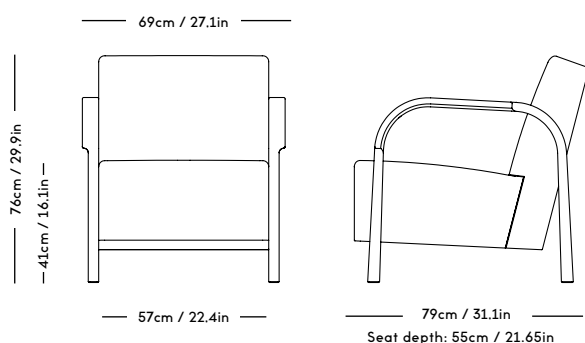

ARCH Upholstered Lounge Chair

Mazo x Magnus Læssøe Stephensen, 2020

PRICE GROUP	PRODUCT / VARIANT	LEGS	LEADTIME	PRICE EX. VAT (USD)
1	ROMO / Linara, KVADRAT / Remix	Natural oiled oak, Dark oiled oak, Black stained oak	8–10 weeks	2195
2	KVADRAT / Hallingdal	Natural oiled oak, Dark oiled oak, Black stained oak	8–10 weeks	2395
3	KVADRAT / Vidar	Natural oiled oak, Dark oiled oak, Black stained oak	8–10 weeks	2595
4	DAW / McNutt, KVADRAT / Colline	Natural oiled oak, Dark oiled oak, Black stained oak	8–10 weeks	2795
5	BUTE / Storr, DAW / Grand Mohair, DEDAR / Tigerbeat, Karakorum, KVADRAT / Sisu	Natural oiled oak, Dark oiled oak, Black stained oak	8–10 weeks	2995
6	JENNIFFER SHORTO / Seafoam	Natural oiled oak, Dark oiled oak, Black stained oak	8–10 weeks	3495
7	DEDAR / Artemidor	Natural oiled oak, Dark oiled oak, Black stained oak	8–10 weeks	4195
8	PIERRE FREY / Opio, Alexander	Natural oiled oak, Dark oiled oak, Black stained oak	8–10 weeks	4895
Sheepskin	Moonlight, Sahara	Natural oiled oak, Dark oiled oak, Black stained oak	8–10 Weeks	3995
COM & COL	Customers own material textile / leather	Natural oiled oak, Dark oiled oak, Black stained oak	8–10 Weeks	2395

Material: Wood frame and legs, Felt gliders, Foam (HR), Wadding (polyester) and upholstery (fabric / leather / sheepskin).

COM/COL usage (based on fabric width of 140, and solid color/random matching): 3,5m / 6m2 (2 separate hides)