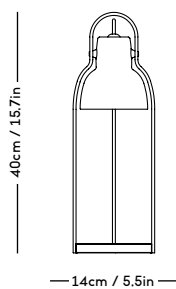

16PLUS Collection

Snorre Læssøe Stephensen, 1979

ITEM CODE	PRODUCT / VARIANT	MATERIAL	LEADTIME	COLLI	PRICE EX. VAT (USD)
40140	Pendant lamp	Bonechina	In stock	4	155
40130	Pendant lamp w. hanger	OAK / Bonechina	In stock	4	195
40120	Wall lamp	OAK / Bonechina	In stock	4	245
40110	Wall lamp adjustable	OAK / Bonechina	In stock	4	305
40100	Table lamp	OAK / Bonechina	In stock	4	385
40200	Bulb, dimmable	OAK / Bonechina	In stock	10	15