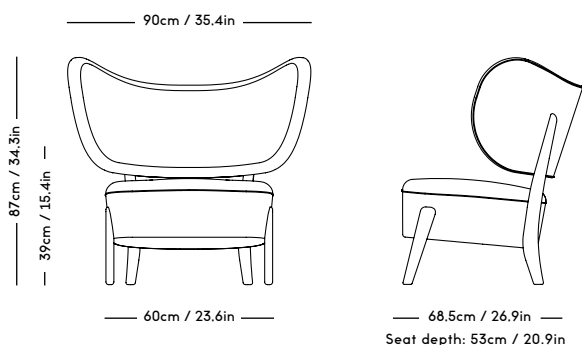

TMBO Lounge Chair

Magnus Læssøe Stephensen, 1935

PRICE GROUP	PRODUCT / VARIANT	LEGS	LEADTIME	PRICE EX. VAT (USD)
1	ROMO / Linara, KVADRAT / Remix	Natural oiled oak, Dark oiled oak	8–10 weeks	2995
2	KVADRAT / Hallingdal	Natural oiled oak, Dark oiled oak	8–10 weeks	3295
3	KVADRAT / Vidar	Natural oiled oak, Dark oiled oak	8–10 weeks	3395
4	DAW / McNutt, KVADRAT / Colline	Natural oiled oak, Dark oiled oak	8–10 weeks	3495
5	BUTE / Storr, DAW / Grand Mohair, DEDAR / Tigerbeat, Karakorum, KVADRAT / Sisu	Natural oiled oak, Dark oiled oak	8–10 weeks	3795
6	JENNIFFER SHORTO / Seafoam	Natural oiled oak, Dark oiled oak	8–10 weeks	3995
7	DEDAR / Artemidor	Natural oiled oak, Dark oiled oak	8–10 weeks	4395
8	PIERRE FREY / Opio, Alexander	Natural oiled oak, Dark oiled oak	8–10 weeks	4995
Sheepskin	Moonlight, Sahara	Natural oiled oak, Dark oiled oak	8–10 weeks	4995
COM & COL	Customers own material textile / leather	Natural oiled oak, Dark oiled oak	8–10 weeks	3295
Customized legs	Walnut, Black stained oak	Natural oiled or Varnish	8–10 weeks	195

Material: Wood frame and legs, Felt gliders, Foam (HR), Wadding (polyester) and upholstery (fabric / leather / sheepskin).

COM/COL usage (based on fabric width of 140, and solid color / random matching): 4m / 6m²