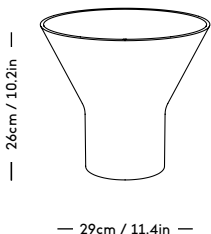

KYO Collection

Snorre Læssøe Stephensen, 1962

ITEM CODE	PRODUCT / VARIANT	MATERIAL	LEADTIME	COLLI	PRICE EX. VAT (DKK)	PRICE INCL. VAT (DKK)
30110	KYO Vase Star medium White	Glazed porcelain	In stock	4	236	295
30120	KYO Vase Star large White	Glazed porcelain	In stock	4	316	395
30111	KYO Vase Star medium Blue	Glazed porcelain	In stock	4	236	295
30121	KYO Vase Star large Blue	Glazed porcelain	In stock	4	316	395
30140	KYO Vase Medium / white	Glazed porcelain	In stock	4	636	795
30141	KYO Vase Medium / blue	Glazed porcelain	In stock	4	636	795
30150	KYO Vase Large / white	Glazed porcelain	In stock	4	796	995
30151	KYO Vase Large / blue	Glazed porcelain	In stock	4	796	995