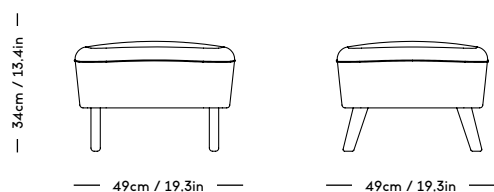

TMBO Pouff

Mazo x Magnus Læssøe Stephensen, 2020

PRICE GROUP	PRODUCT / VARIANT	LEGS	LEADTIME	PRICE EX. VAT (DKK)	PRICE INCL. VAT (DKK)
1	ROMO / Linara, KVADRAT / Remix	Natural oiled oak, Dark oiled oak	8–10 weeks	5996	7495
2	KVADRAT / Hallingdal	Natural oiled oak, Dark oiled oak	8–10 weeks	6636	8295
3	KVADRAT / Vidar	Natural oiled oak, Dark oiled oak	8–10 weeks	6796	8495
4	DAW / Mcnutt, KVADRAT / Colline	Natural oiled oak, Dark oiled oak	8–10 weeks	7196	8995
5	BUTE / Storr, DAW / Grand Mohair, DEDAR / Tigerbeat, Karakorum, KVADRAT / Sisu	Natural oiled oak, Dark oiled oak	8–10 weeks	7596	9495
6	JENNIFFER SHORTO / Seafoam	Natural oiled oak, Dark oiled oak	8–10 weeks	7996	9995
7	DEDAR / Artemidor	Natural oiled oak, Dark oiled oak	8–10 weeks	8796	10995
8	PIERRE FREY / Opio, Alexander	Natural oiled oak, Dark oiled oak	8–10 weeks	10396	12995
Sheepskin	Moonlight, Sahara	Natural oiled oak, Dark oiled oak	8–10 weeks	7996	9995
COM & COL	Customers own material textile / leather	Natural oiled oak, Dark oiled oak	8–10 weeks	6636	8295
Customized legs	Walnut, Black stained oak	Natural oiled or Varnish	8–10 weeks	1036	1295

Material: Wood frame and legs, Felt gliders, Foam (HR), Wadding (polyester) and upholstery (fabric / leather / sheepskin).

COM/COL usage (based on fabric width of 140, and solid color/random matching): 2m / 3m²