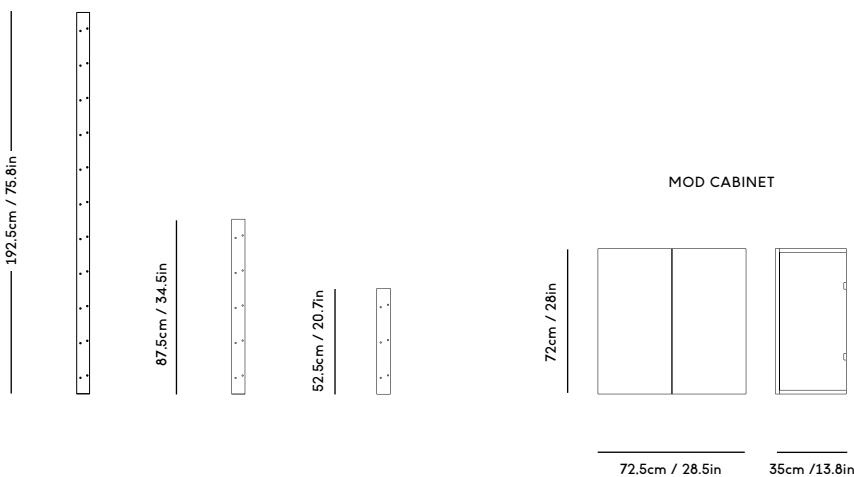

MOD Shelving System

Magnus Sangild, 2023

ITEM CODE	PRODUCT / VARIANT	MATERIAL	LEADTIME	PRICE EX. VAT (DKK)	PRICE INCL. VAT (DKK)
70110	MOD Rail 1925	Solid oak wood	In stock	1756	2195
70120	MOD Rail 875	Solid oak wood	In stock	1196	1495
70130	MOD Rail 525	Solid oak wood	In stock	1076	1345
70200	MOD Shelf Alu W730 x D300	Aluminium	In stock	1716	2145
70210	MOD Shelf Alu W730 x D200	Aluminium	In stock	1596	1995
70220	MOD Magazine Shelf Alu W730 x D300	Aluminium	In stock	2396	2995
70230	MOD DESK Alu W730 x D600	Aluminium	In stock	3996	4995
70300	MOD Shelf OAK W730 x D300	Oak veneered plywood	In stock	1716	2145
70400	MOD Cabinet	Oak veneered plywood	In stock	7996	9995

MOD RAIL 1925, 875, 525

ALU SHELF 300

ALU SHELF 200

MOD SHELF OAK