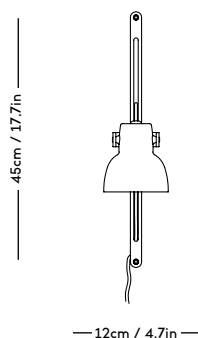

16PLUS Collection

Snorre Læssøe Stephensen, 1979

ITEM CODE	PRODUCT / VARIANT	MATERIAL	LEADTIME	COLLI	PRICE EX. VAT (DKK)	PRICE INCL. VAT (DKK)
40140	Pendant lamp	Bonechina	In stock	4	796	995
40130	Pendant lamp w. hanger	OAK/ Bonechina	In stock	4	1036	1295
40120	Wall lamp	OAK/ Bonechina	In stock	4	1276	1595
40110	Wall lamp adjustable	OAK/ Bonechina	In stock	4	1596	1995
40100	Table lamp	OAK/ Bonechina	In stock	4	1996	2495
40200	Bulb, dimmable	OAK/ Bonechina	In stock	10	76	95