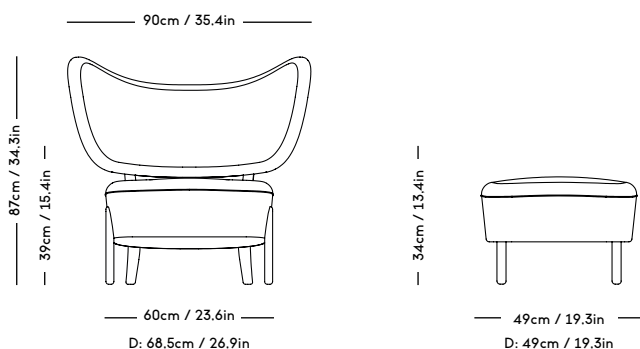

TMBO Lounge Chair & Pouff

Magnus Læssøe Stephensen, 1935

PRICE GROUP	PRODUCT / VARIANT	LEGS	LEADTIME	PRICE EX. VAT (DKK)	PRICE INCL. VAT (DKK)
1	ROMO / Linara, KVADRAT / Remix	Natural oiled oak, Dark oiled oak	8–10 weeks	21596	26995
2	KVADRAT / Hallingdal	Natural oiled oak, Dark oiled oak	8–10 weeks	23996	29995
3	KVADRAT / Vidar	Natural oiled oak, Dark oiled oak	8–10 weeks	25596	31995
4	DAW / Mcnutt, KVADRAT / Colline	Natural oiled oak, Dark oiled oak	8–10 weeks	26396	32995
5	BUTE / Storr, DAW / Grand Mohair, DEDAR / Tigerbeat, Karakorum, KVADRAT / Sisu	Natural oiled oak, Dark oiled oak	8–10 weeks	28156	35195
6	JENNIFFER SHORTO / Seafoam	Natural oiled oak, Dark oiled oak	8–10 weeks	30396	37995
7	DEDAR / Artemidor	Natural oiled oak, Dark oiled oak	8–10 weeks	34396	42995
8	PIERRE FREY / Opio, Alexander	Natural oiled oak, Dark oiled oak	8–10 weeks	37596	46995
Sheepskin	Moonlight, Sahara	Natural oiled oak, Dark oiled oak	8–10 weeks	31196	38995
COM & COL	Customers own material textile / leather	Natural oiled oak, Dark oiled oak	8–10 weeks	23996	29995
Customized legs	Walnut, Black stained oak	Natural oiled or Varnish	8–10 weeks	1516	1895