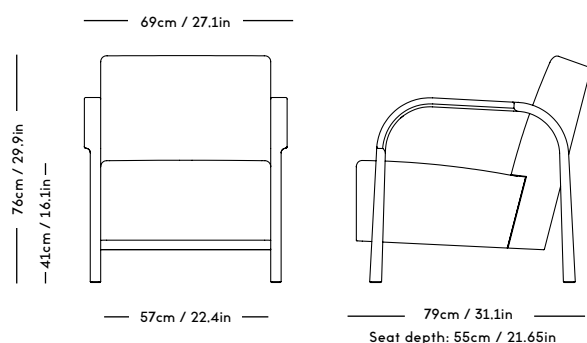

ARCH Upholstered Lounge Chair - Standard textiles

Mazo x Magnus Læssøe Stephensen, 2020

ITEM CODE	PRODUCT / VARIANT	LEGS	LEADTIME	PRICE EX. VAT (DKK)	PRICE INCL. VAT (DKK)
STARCL-VO24	KVADRAT / Vidar 333	OAK	8-10 weeks	15996	19995
STARCL-VB24	KVADRAT / Vidar 333	Black OAK	8-10 weeks	15996	19995
STARCL-VDO24	KVADRAT / Vidar 786 (seat), Vidar 333 (back)	OAK	8-10 weeks	15996	19995
STARCL-VDB24	KVADRAT / Vidar 786 (seat), Vidar 333 (back)	Black OAK	8-10 weeks	15996	19995
STARCL-MO24	DAW / McNutt White	OAK	8-10 weeks	17596	21995
STARCL-MB2	DAW / McNutt White	Black OAK	8-10 weeks	17596	21995
STARCL-TSO24	NOBILIS / Taiga Taupe - 10946-10	Smoked OAK	8-10 weeks	19196	23995

Material: Wood frame and legs, Felt gliders, Foam (HR), Wadding (polyester) and upholstery (fabric / leather / sheepskin).

COM/COL usage (based on fabric width of 140, and solid color/random matching): 3,5m / 6m2 (2 separate hides)