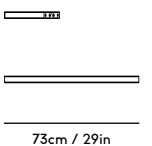

MOD RAIL 1925, 875, 525

ALU SHELF 300

ALU SHELF 200

ALU MAGAZINE SHELF

MOD DESK

MOD SHELF OAK

RAE Mirror

Jessica Vedel, 2017