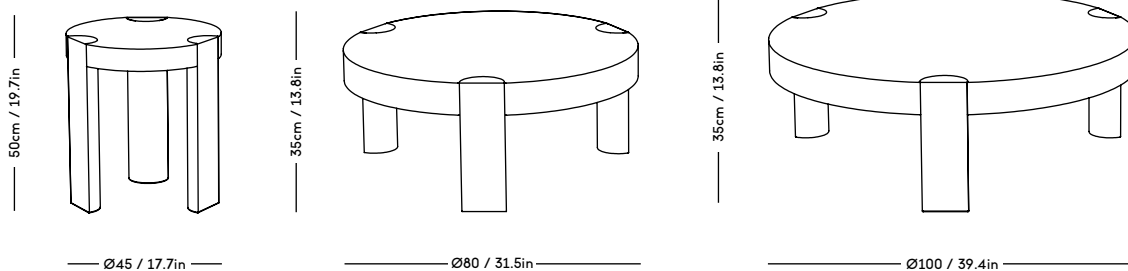

MOD Shelving System

Magnus Sangild, 2023

ITEM CODE	PRODUCT / VARIANT	MATERIAL	LEADTIME	PRICE EX. VAT (DKK)	PRICE INCL. VAT (DKK)
MOD1	MOD Model 1, 2 x 1925 Rail + 5 x Alu shelves	Solid oak wood, aluminum and stainless steel	In stock	11196	13995
MOD2	MOD Model 2, 1 x 1925 Rail + 5 x Alu shelves	Solid oak wood, aluminum and stainless steel	In stock	9596	11995
MOD3	MOD Model 3, 2 x 1925 Rail + 5 x OAK shelves	Solid oak wood, oak veneered plywood and stainless steel	In stock	11196	13995
MOD4	MOD Model 4, 1 x 1925 Rail + 5 x OAK shelves	Solid oak wood, oak veneered plywood and stainless steel	In stock	9596	11995
MOD5	MOD Model 5, 2 x 1925 Rail + 3 x Alu shelves + Cabinet	Solid oak wood, oak veneered plywood, aluminium and stainless steel	In stock	15996	19995
MOD6	MOD Model 6, 1 x 1925 Rail + 3 x Alu shelves + Cabinet	Solid oak wood, oak veneered plywood, aluminium and stainless steel	In stock	14396	17995
MOD7	MOD Model 7, 2 x 1925 Rail + 3 x OAK shelves + Cabinet	Solid oak wood, oak veneered plywood and stainless steel	In stock	15996	19995
MOD8	MOD Model 8, 1 x 1925 Rail + 3 x OAK shelves + Cabinet	Solid oak wood, oak veneered plywood and stainless steel	In stock	14396	17995