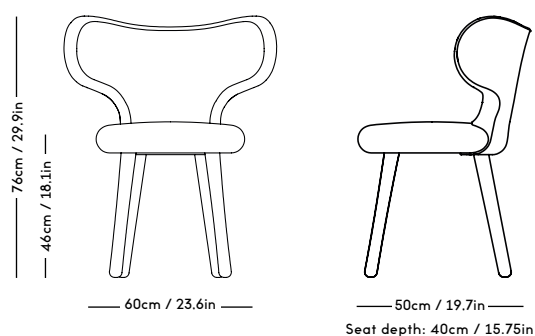

WNG Chair

Magnus Læssøe Stephensen, 1937

PRICE GROUP	PRODUCT / VARIANT	LEGS	LEADTIME	PRICE EX. VAT (DKK)	PRICE INCL. VAT (DKK)
1	KVADRAT / Remix	Natural oiled oak	8–10 weeks	5596	6995
2	KVADRAT / Hallingdal	Natural oiled oak	8–10 weeks	6796	8495
3	KVADRAT / Vidar, Fiord	Natural oiled oak	8–10 weeks	7196	8995
4	DAW / Mcnutt, KVADRAT / Colline	Natural oiled oak	8–10 weeks	7596	9495
5	BUTE / Storr, DEDAR / Karakorum, KVADRAT / Sisu	Natural oiled oak	8–10 weeks	7996	9995
6	JENNIFFER SHORTO / Seafoam	Natural oiled oak	8–10 weeks	8796	10995
7	DEDAR / Artemidor	Natural oiled oak	8–10 weeks	10396	12995
8	PIERRE FREY / Opio, Alexander	Natural oiled oak	8–10 weeks	11996	14995
Sheepskin	Moonlight, Sahara	Natural oiled oak	8–10 weeks	8796	10995
COM & COL	Customers own material textile / leather	Natural oiled oak	8–10 weeks	6796	8495
Customized legs	Walnut, Black stained oak	Natural oiled or Varnish	8–10 weeks	1036	1295

Material: Wood frame and legs, Felt gliders, Foam (HR), Wadding (polyester) and upholstery (fabric / leather / sheepskin).

COM/COL usage (based on fabric width of 140, and solid color/random matching): 2m / 3m2