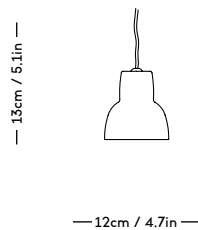

16PLUS Collection

Snorre Læssøe Stephensen, 1979

ITEM CODE	PRODUCT / VARIANT	MATERIAL	LEADTIME	COLLI	PRICE EX. VAT (DKK)	PRICE INCL. VAT (DKK)
40140	Pendant lamp	Bonechina	In stock	4	796	995
40130	Pendant lamp w. hanger	OAK/ Bonechina	In stock	4	1036	1295
40120	Wall lamp	OAK/ Bonechina	In stock	4	1276	1595
40110	Wall lamp adjustable	OAK/ Bonechina	In stock	4	1596	1995
40100	Table lamp	OAK/ Bonechina	In stock	4	1996	2495
40200	Bulb, dimmable	OAK/ Bonechina	In stock	10	76	95