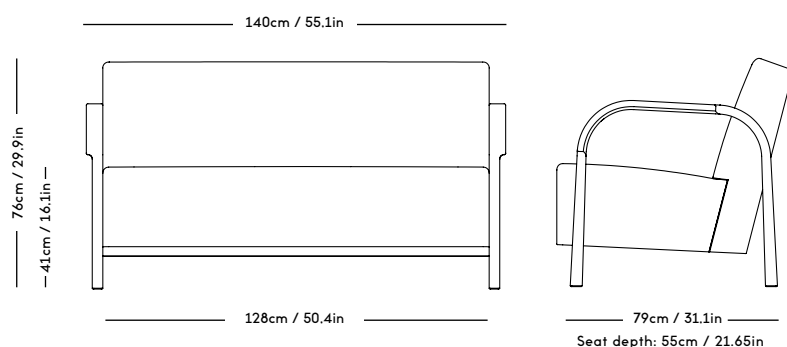

ARCH Upholstered Sofa 2 Seater

Mazo x Magnus Læssøe Stephensen, 2020

PRICE GROUP	PRODUCT / VARIANT	LEGS	LEADTIME	PRICE EX. VAT (DKK)	PRICE INCL. VAT (DKK)
1	ROMO / Linara, KVADRAT / Remix	Natural oiled oak, Dark oiled oak, Black stained oak	8–10 weeks	18396	22995
2	KVADRAT / Hallingdal	Natural oiled oak, Dark oiled oak, Black stained oak	8–10 weeks	21596	26995
3	KVADRAT / Vidar	Natural oiled oak, Dark oiled oak, Black stained oak	8–10 weeks	23996	29995
4	DAW / Mcnutt, KVADRAT / Colline	Natural oiled oak, Dark oiled oak, Black stained oak	8–10 weeks	26396	32995
5	BUTE / Storr, DAW / Grand Mohair, DEDAR / Tigerbeat, Karakorum, KVADRAT / Sisu	Natural oiled oak, Dark oiled oak, Black stained oak	8–10 weeks	27996	34995
6	JENNIFFER SHORTO / Seafoam	Natural oiled oak, Dark oiled oak, Black stained oak	8–10 weeks	31196	38995
7	DEDAR / Artemidor	Natural oiled oak, Dark oiled oak, Black stained oak	8–10 weeks	35996	44995
8	PIERRE FREY / Opio, Alexander	Natural oiled oak, Dark oiled oak, Black stained oak	8–10 weeks	39996	49995
Sheepskin	Moonlight, Sahara	Natural oiled oak, Dark oiled oak, Black stained oak	8–10 weeks	39996	49995
COM & COL	Customers own material textile / leather	Natural oiled oak, Dark oiled oak, Black stained oak	8–10 weeks	21596	26995

Material: Wood frame and legs, Felt gliders, Foam (HR), Wadding (polyester) and upholstery (fabric / sheepskin).

COM/COL usage (based on fabric width of 140, and solid color/random matching): 6m / NOT DUABLE