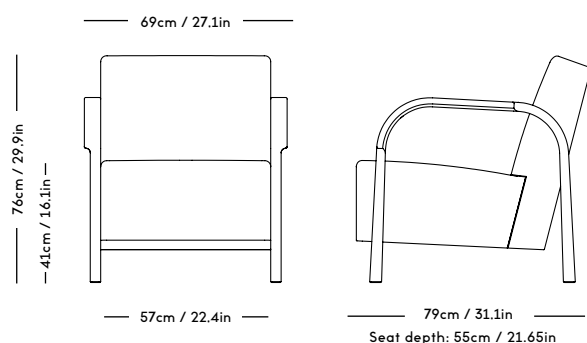

ARCH Upholstered Lounge Chair

Mazo x Magnus Læssøe Stephensen, 2020

PRICE GROUP	PRODUCT / VARIANT	LEGS	LEADTIME	PRICE EX. VAT (DKK)	PRICE INCL. VAT (DKK)
1	ROMO / Linara, KVADRAT / Remix	Natural oiled oak, Dark oiled oak, Black stained oak	8–10 weeks	12796	15995
2	KVADRAT / Hallingdal	Natural oiled oak, Dark oiled oak, Black stained oak	8–10 weeks	14396	17995
3	KVADRAT / Vidar	Natural oiled oak, Dark oiled oak, Black stained oak	8–10 weeks	15996	19995
4	DAW / Mcnutt, KVADRAT / Colline	Natural oiled oak, Dark oiled oak, Black stained oak	8–10 weeks	17596	21995
5	BUTE / Storr, DAW / Grand Mohair, DEDAR / Tigerbeat, Karakorum, KVADRAT / Sisu	Natural oiled oak, Dark oiled oak, Black stained oak	8–10 weeks	19196	23995
6	JENNIFFER SHORTO / Seafoam	Natural oiled oak, Dark oiled oak, Black stained oak	8–10 weeks	20796	25995
7	DEDAR / Artemidor	Natural oiled oak, Dark oiled oak, Black stained oak	8–10 weeks	23996	29995
8	PIERRE FREY / Opio, Alexander	Natural oiled oak, Dark oiled oak, Black stained oak	8–10 weeks	27996	34995
Sheepskin	Moonlight, Sahara	Natural oiled oak, Dark oiled oak, Black stained oak	8–10 weeks	20796	25995
COM & COL	Customers own material textile / leather	Natural oiled oak, Dark oiled oak, Black stained oak	8–10 weeks	14396	17995

Material: Wood frame and legs, Felt gliders, Foam (HR), Wadding (polyester) and upholstery (fabric / leather / sheepskin).

COM/COL usage (based on fabric width of 140, and solid color/random matching): 3,5m / 6m² (2 separate hides)