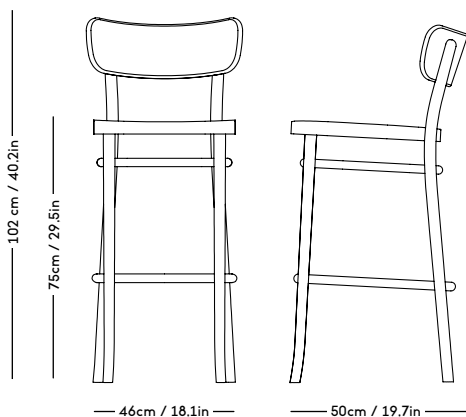

MZO Bar Stool

Magnus Læssøe Stephensen, 1931

ITEM CODE	PRODUCT / VARIANT	MATERIAL	LEADTIME	PRICE EX. VAT (DKK)	PRICE INCL. VAT (DKK)
10101BAR	MZO Bar Stool Black Stained	Beech / stain	In stock	3196	3995
10124BAR	MZO Bar Stool w. Upholstery: KVADRAT / Remix	Beech / stain / textile	In stock	3676	4595