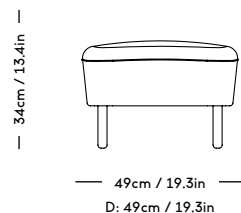

TMBO Lounge Chair & Pouff - Standard textiles

Magnus Læssøe Stephensen, 1935

ITEM CODE	PRODUCT / VARIANT	LEGS	LEADTIME	PRICE EX. VAT (DKK)	PRICE INCL. VAT (DKK)
STTMBOP-V24	KVADRAT / Vidar 333	Smoked OAK	8-10 weeks	25596	31995
STTMBOP-T24	NOBILIS / Taiga Taupe - 10946-10	Smoked OAK	8-10 weeks	25596	31995
STTMBOP-SS24	SKANDILOCK / Sheepskin Sahara	OAK	8-10 weeks	31196	38995
STTMBOP-SM24	SKANDILOCK / Sheepskin Moonlight	OAK	8-10 weeks	31196	38995