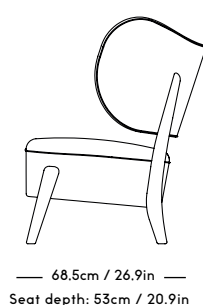

TMBO Sofa - Standard textiles

Magnus Læssøe Stephensen, 1935

ITEM CODE	PRODUCT / VARIANT	LEGS	LEADTIME	PRICE EX. VAT (DKK)	PRICE INCL. VAT (DKK)
STTMBOS-V24	KVADRAT / Vidar 333	Smoked OAK	8-10 weeks	25596	31995
STTMBOS-T24	NOBILIS / Taiga Taupe - 10946-10	Smoked OAK	8-10 weeks	30396	37995
STTMBOS-SS24	SKANDILOCK / Sheepskin Sahara	OAK	8-10 weeks	35996	44995
STTMBOS-SM24	SKANDILOCK / Sheepskin Moonlight	OAK	8-10 weeks	35996	44995

Material: Wood frame and legs, Felt gliders, Foam (HR), Wadding (polyester) and upholstery (fabric / sheepskin).

COM/COL usage (based on fabric width of 140, and solid color/random matching): 7m/NOT DUABLE