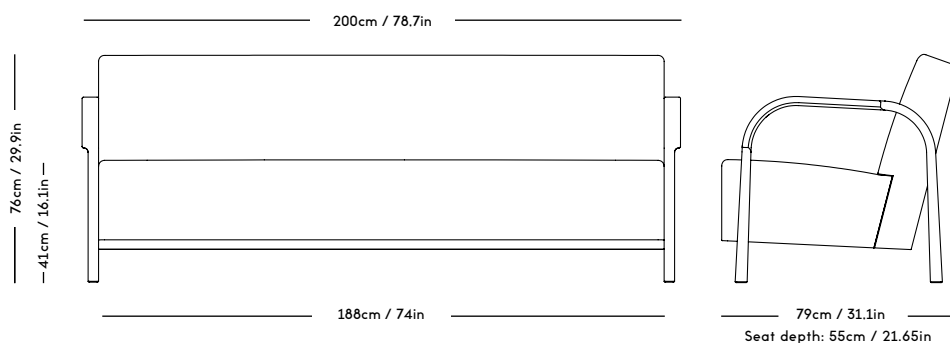

ARCH Upholstered Sofa 3 Seater

Mazo x Magnus Læssøe Stephensen, 2020

PRICE GROUP	PRODUCT / VARIANT	LEGS	LEADTIME	PRICE EX. VAT (DKK)	PRICE INCL. VAT (DKK)
1	ROMO / Linara, KVADRAT / Remix	Natural oiled oak, Dark oiled oak, Black stained oak	8–10 weeks	22396	27995
2	KVADRAT / Hallingdal	Natural oiled oak, Dark oiled oak, Black stained oak	8–10 weeks	25596	31995
3	KVADRAT / Vidar	Natural oiled oak, Dark oiled oak, Black stained oak	8–10 weeks	27996	34995
4	DAW / Mcnutt, KVADRAT / Colline	Natural oiled oak, Dark oiled oak, Black stained oak	8–10 weeks	31196	38995
5	BUTE / Storr, DAW / Grand Mohair, DEDAR / Tigerbeat, Karakorum, KVADRAT / Sisu	Natural oiled oak, Dark oiled oak, Black stained oak	8–10 weeks	34396	42995
6	JENNIFFER SHORTO / Seafoam	Natural oiled oak, Dark oiled oak, Black stained oak	8–10 weeks	36396	45495
7	DEDAR / Artemidor	Natural oiled oak, Dark oiled oak, Black stained oak	8–10 weeks	44796	55995
8	PIERRE FREY / Opio, Alexander	Natural oiled oak, Dark oiled oak, Black stained oak	8–10 weeks	47996	59995
Sheepskin	Moonlight, Sahara	Natural oiled oak, Dark oiled oak, Black stained oak	8–10 weeks	47996	59995
COM & COL	Customers own material textile / leather	Natural oiled oak, Dark oiled oak, Black stained oak	8–10 weeks	25596	31995

Material: Wood frame and legs, Felt gliders, Foam (HR), Wadding (polyester) and upholstery (fabric/sheepskin).

COM/COL usage (based on fabric width of 140, and solid color/random matching): 8m / NOT DUABLE