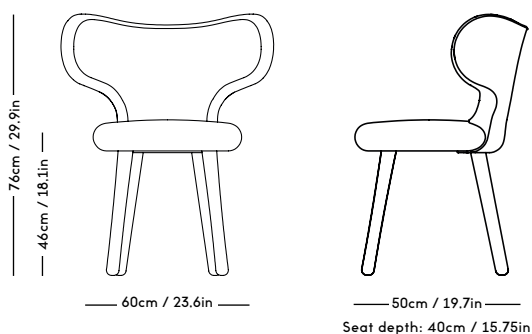

WNG Chair - Standard textiles

Magnus Læssøe Stephensen, 1937

ITEM CODE	PRODUCT / VARIANT	LEGS	LEADTIME	PRICE EX. VAT (DKK)	PRICE INCL. VAT (DKK)
STWNG-V24	KVADRAT / Vidar 333	Smoked OAK	8-10 weeks	7196	8995
STWNG-T24	NOBILIS / Taiga Taupe - 10946-10	Smoked OAK	8-10 weeks	7996	9995
STWNG-SM24	SKANDILOCK / Sheepskin Moonlight	OAK	8-10 weeks	8796	10995
STWNG-SS24	SKANDILOCK / Sheepskin Sahara	OAK	8-10 weeks	8796	10995

Material: Wood frame and legs, Felt gliders, Foam (HR), Wadding (polyester) and upholstery (fabric / leather / sheepskin).

COM/COL usage (based on fabric width of 140, and solid color/random matching): 2m / 3m²