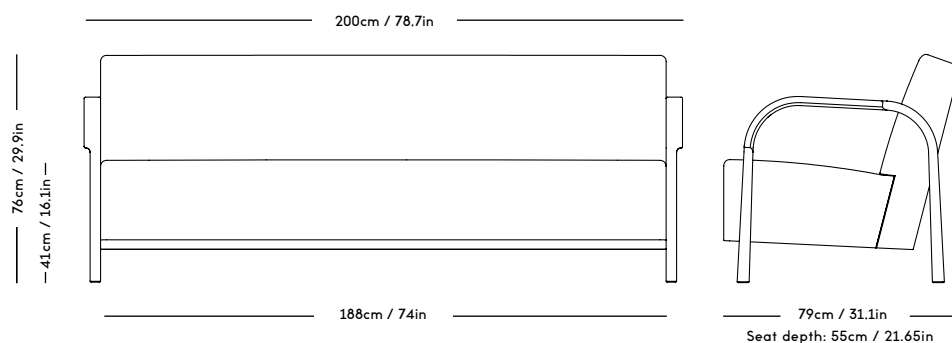

ARCH Upholstered Sofa 3 Seater - Standard textiles

Mazo x Magnus Læssøe Stephensen, 2020

ITEM CODE	PRODUCT / VARIANT	LEGS	LEADTIME	PRICE EX. VAT (DKK)	PRICE INCL. VAT (DKK)
STARC3-VB24	KVADRAT / Vidar 333	Black OAK	8-10 weeks	27996	34995
STARC3-MO24	DAW / McNutt White	OAK	8-10 weeks	31196	38995
STARC3-MB24	DAW / McNutt White	Black OAK	8-10 weeks	31196	38995
STARC3-TSO24	NOBILIS / Taiga Taupe - 10946-10	Smoked OAK	8-10 weeks	34396	42995

Material: Wood frame and legs, Felt gliders, Foam (HR), Wadding (polyester) and upholstery (fabric/sheepskin).

COM/COL usage (based on fabric width of 140, and solid color/random matching): 8m / NOT DUABLE