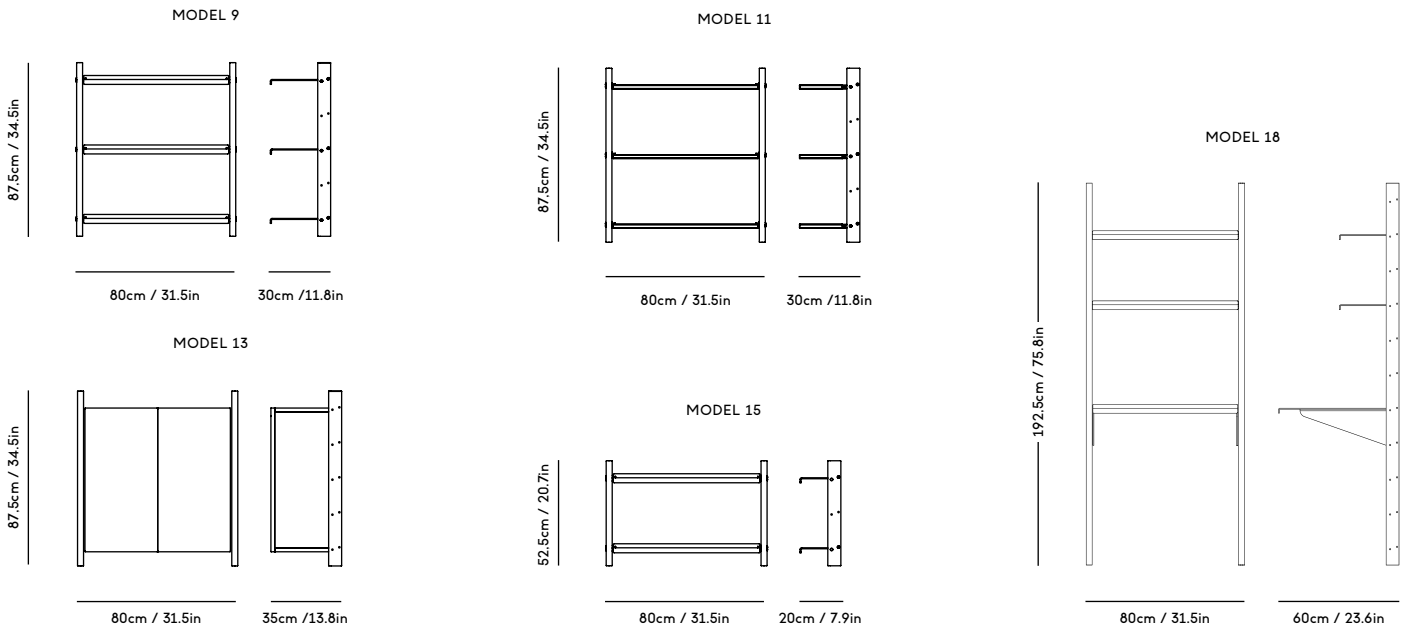

MOD Shelving System

Magnus Sangild, 2023

ITEM CODE	PRODUCT / VARIANT	MATERIAL	LEADTIME	PRICE EX. VAT (DKK)	PRICE INCL. VAT (DKK)
MOD9	MOD Model 9, 2 x 875 Rail + 3 x Alu shelves	Solid oak wood, aluminum and stainless steel	In stock	6796	8495
MOD10	MOD Model 10, 1 x 875 Rail + 3 x Alu shelves	Solid oak wood, aluminum and stainless steel	In stock	5996	7495
MOD11	MOD Model 11, 2 x 875 Rail + 3 x OAK shelves	Solid oak wood, oak veneered plywood and stainless steel	In stock	6796	8495
MOD12	MOD Model 12, 1 x 875 Rail + 3 x OAK shelves	Solid oak wood, oak veneered plywood and stainless steel	In stock	5996	7495
MOD13	MOD Model 13, 2 x 875 Rail + Cabinet	Solid oak wood, oak veneered plywood and stainless steel	In stock	10396	12995
MOD14	MOD Model 14, 1 x 875 Rail + Cabinet	Solid oak wood, oak veneered plywood and stainless steel	In stock	8796	10995
MOD15	MOD Model 15, 2 x 525 Rail + 2 x Alu shelves	Solid oak wood, aluminum and stainless steel	In stock	4796	5995
MOD16	MOD Model 16, 1 x 525 Rail + 2 x Alu shelves	Solid oak wood, aluminum and stainless steel	In stock	3996	4995
MOD18	MOD model 18, 2 x 1925 Rail + 2 x Alu shelves + Desk in Alu	Solid oak wood, aluminum and stainless steel	In stock	11196	13995