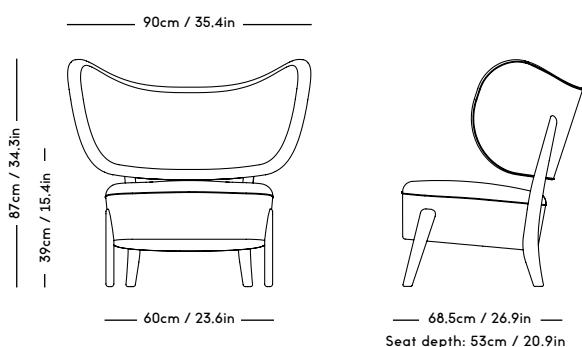

TMBO Lounge Chair

Magnus Læssøe Stephensen, 1935

PRICE GROUP	PRODUCT / VARIANT	LEGS	LEADTIME	PRICE EX. VAT (DKK)	PRICE INCL. VAT (DKK)
1	ROMO / Linara, KVADRAT / Remix	Natural oiled oak, Dark oiled oak	8–10 weeks	15996	19995
2	KVADRAT / Hallingdal	Natural oiled oak, Dark oiled oak	8–10 weeks	17596	21995
3	KVADRAT / Vidar	Natural oiled oak, Dark oiled oak	8–10 weeks	19196	23995
4	DAW / Mcnutt, KVADRAT / Colline	Natural oiled oak, Dark oiled oak	8–10 weeks	19996	24995
5	BUTE / Storr, DAW / Grand Mohair, DEDAR / Tigerbeat, Karakorum, KVADRAT / Sisu	Natural oiled oak, Dark oiled oak	8–10 weeks	21596	26995
6	JENNIFFER SHORTO / Seafoam	Natural oiled oak, Dark oiled oak	8–10 weeks	23196	28995
7	DEDAR / Artemidor	Natural oiled oak, Dark oiled oak	8–10 weeks	26396	32995
8	PIERRE FREY / Opio, Alexander	Natural oiled oak, Dark oiled oak	8–10 weeks	27996	34995
Sheepskin	Moonlight, Sahara	Natural oiled oak, Dark oiled oak	8–10 weeks	23996	29995
COM & COL	Customers own material textile / leather	Natural oiled oak, Dark oiled oak	8–10 weeks	17596	21995
Customized legs	Walnut, Black stained oak	Natural oiled or Varnish	8–10 weeks	1036	1295

Material: Wood frame and legs, Felt gliders, Foam (HR), Wadding (polyester) and upholstery (fabric / leather / sheepskin).

COM/COL usage (based on fabric width of 140, and solid color/random matching): 4m / 6m²