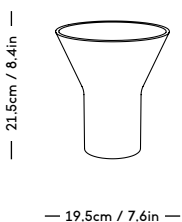

KYO Collection

Snorre Læssøe Stephensen, 1962

ITEM CODE	PRODUCT / VARIANT	MATERIAL	LEADTIME	COLLI	PRICE EX. VAT (DKK)	PRICE INCL. VAT (DKK)
30110	KYO Vase Star medium White	Glazed porcelain	In stock	4	236	295
30120	KYO Vase Star large White	Glazed porcelain	In stock	4	316	395
30111	KYO Vase Star medium Blue	Glazed porcelain	In stock	4	236	295
30121	KYO Vase Star large Blue	Glazed porcelain	In stock	4	316	395
30140	KYO Vase Medium / white	Glazed porcelain	In stock	4	636	795
30141	KYO Vase Medium / blue	Glazed porcelain	In stock	4	636	795
30150	KYO Vase Large / white	Glazed porcelain	In stock	4	796	995
30151	KYO Vase Large / blue	Glazed porcelain	In stock	4	796	995