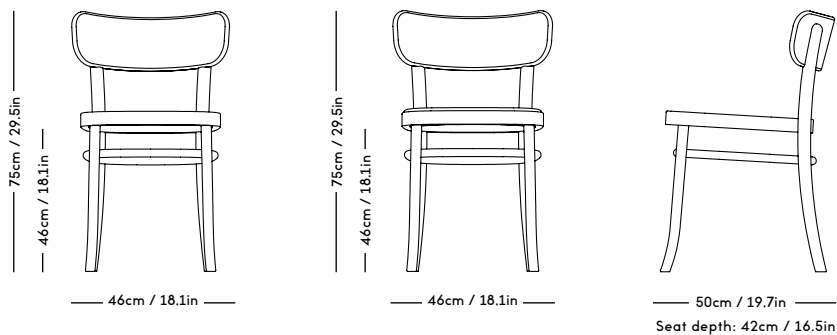

MZO Chair

Magnus Læssøe Stephensen, 1931

ITEM CODE	PRODUCT / VARIANT	MATERIAL	LEADTIME	PRICE EX. VAT (DKK)	PRICE INCL. VAT (DKK)
10101	MZO Chair Black Stained	Beech / stain	In stock	2560	3200
10102	MZO Chair Royal Blue	Beech / stain	In stock	2560	3200
10124	MZO Chair w. Upholstery: KVADRAT / Remix	Beech / stain / textile	In stock	2880	3600