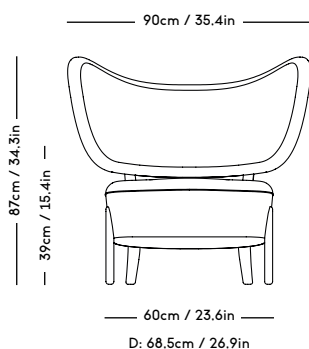

TMBO Lounge Chair & Pouff - Standard textiles

Magnus Læssøe Stephensen, 1935

ITEM CODE	PRODUCT / VARIANT	LEGS	LEADTIME	PRICE EX. VAT (DKK)	PRICE INCL. VAT (DKK)
STTMBOP-V24	KVADRAT / Vidar 333	Smoked OAK	8-10 weeks	25596	31995
STTMBOP-T24	NOBILIS / Taiga Taupe - 10946-10	Smoked OAK	8-10 weeks	25596	31995
STTMBOP-SS24	SKANDILOCK / Sheepskin Sahara	OAK	8-10 weeks	31196	38995
STTMBOP-SM24	SKANDILOCK / Sheepskin Moonlight	OAK	8-10 weeks	31196	38995