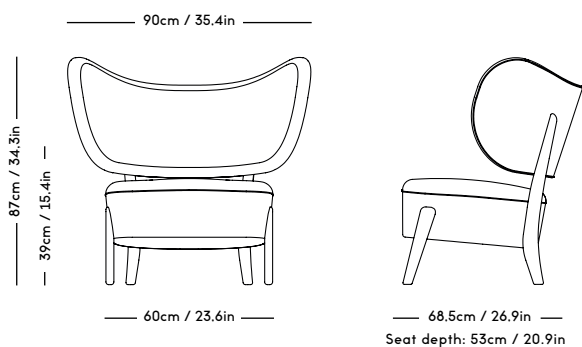

TMBO Lounge Chair - Standard textiles

Magnus Læssøe Stephensen, 1935

ITEM CODE	PRODUCT / VARIANT	LEGS	LEADTIME	PRICE EX. VAT (DKK)	PRICE INCL. VAT (DKK)
STTMBO-V24	KVADRAT / Vidar 333	Smoked OAK	8-10 weeks	19196	23995
STTMBO-T24	NOBILIS / Taiga Taupe - 10946-10	Smoked OAK	8-10 weeks	21596	26995
STTMBO-SS24	SKANDILOCK / Sheepskin Sahara	OAK	8-10 weeks	23996	29995
STTMBO-SM24	SKANDILOCK / Sheepskin Moonlight	OAK	8-10 weeks	23996	29995

Material: Wood frame and legs, Felt gliders, Foam (HR), Wadding (polyester) and upholstery (fabric / leather / sheepskin).

COM/COL usage (based on fabric width of 140, and solid color/random matching): 4m / 6m²