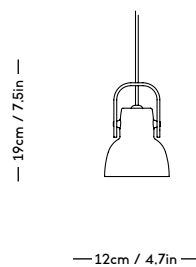

16PLUS Collection

Snorre Læssøe Stephensen, 1979

ITEM CODE	PRODUCT / VARIANT	MATERIAL	LEADTIME	COLLI	PRICE EX. VAT (DKK)	PRICE INCL. VAT (DKK)
40140	Pendant lamp	Bonechina	In stock	4	796	995
40130	Pendant lamp w. hanger	OAK/ Bonechina	In stock	4	1036	1295
40120	Wall lamp	OAK/ Bonechina	In stock	4	1276	1595
40110	Wall lamp adjustable	OAK/ Bonechina	In stock	4	1596	1995
40100	Table lamp	OAK/ Bonechina	In stock	4	1996	2495
40200	Bulb, dimmable	OAK/ Bonechina	In stock	10	76	95