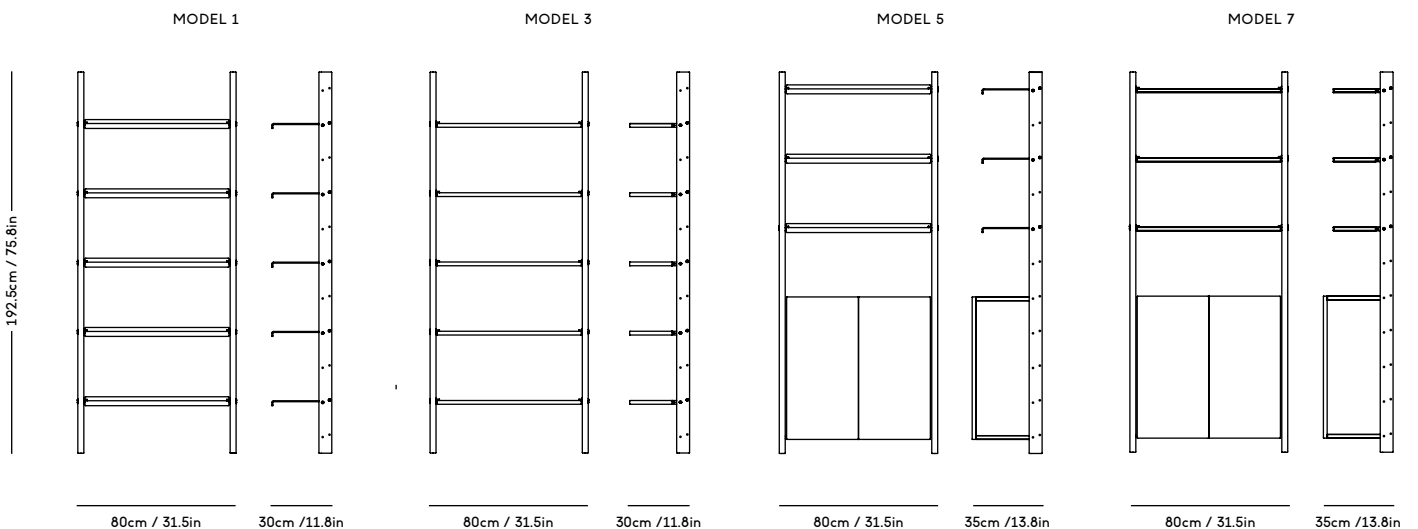

MOD Shelving System

Magnus Sangild, 2023

ITEM CODE	PRODUCT / VARIANT	MATERIAL	LEADTIME	PRICE EX. VAT (DKK)	PRICE INCL. VAT (DKK)
MOD1	MOD Model 1, 2 x 1925 Rail + 5 x Alu shelves	Solid oak wood, aluminum and stainless steel	In stock	11196	13995
MOD2	MOD Model 2, 1 x 1925 Rail + 5 x Alu shelves	Solid oak wood, aluminum and stainless steel	In stock	9596	11995
MOD3	MOD Model 3, 2 x 1925 Rail + 5 x OAK shelves	Solid oak wood, oak veneered plywood and stainless steel	In stock	11196	13995
MOD4	MOD Model 4, 1 x 1925 Rail + 5 x OAK shelves	Solid oak wood, oak veneered plywood and stainless steel	In stock	9596	11995
MOD5	MOD Model 5, 2 x 1925 Rail + 3 x Alu shelves + Cabinet	Solid oak wood, oak veneered plywood, aluminium and stainless steel	In stock	15996	19995
MOD6	MOD Model 6, 1 x 1925 Rail + 3 x Alu shelves + Cabinet	Solid oak wood, oak veneered plywood, aluminium and stainless steel	In stock	14396	17995
MOD7	MOD Model 7, 2 x 1925 Rail + 3 x OAK shelves + Cabinet	Solid oak wood, oak veneered plywood and stainless steel	In stock	15996	19995
MOD8	MOD Model 8, 1 x 1925 Rail + 3 x OAK shelves + Cabinet	Solid oak wood, oak veneered plywood and stainless steel	In stock	14396	17995