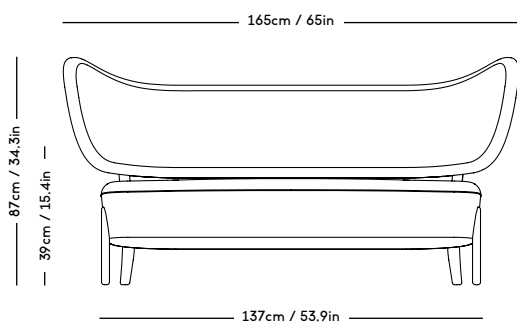

TMBO Sofa - Standard textiles

Magnus Læssøe Stephensen, 1935

ITEM CODE	PRODUCT / VARIANT	LEGS	LEADTIME	PRICE EX. VAT (DKK)	PRICE INCL. VAT (DKK)
STTMBOS-V24	KVADRAT / Vidar 333	Smoked OAK	8-10 weeks	25596	31995
STTMBOS-T24	NOBILIS / Taiga Taupe - 10946-10	Smoked OAK	8-10 weeks	30396	37995
STTMBOS-SS24	SKANDILOCK / Sheepskin Sahara	OAK	8-10 weeks	35996	44995
STTMBOS-SM24	SKANDILOCK / Sheepskin Moonlight	OAK	8-10 weeks	35996	44995

Material: Wood frame and legs, Felt gliders, Foam (HR), Wadding (polyester) and upholstery (fabric / sheepskin).

COM/COL usage (based on fabric width of 140, and solid color/random matching): 7m/NOT DUABLE