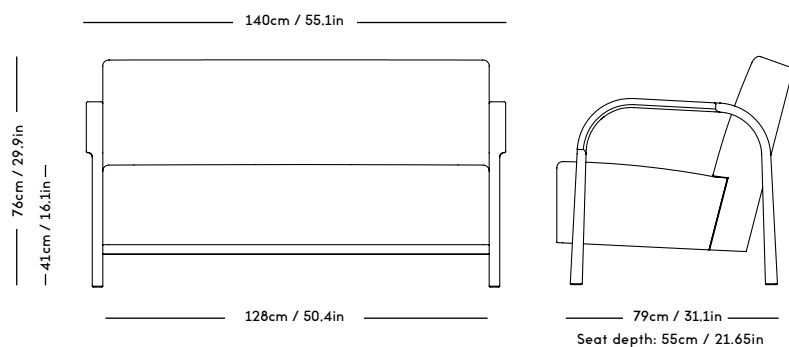

ARCH Upholstered Sofa 2 Seater - Standard textiles

Mazo x Magnus Læssøe Stephensen, 2020

ITEM CODE	PRODUCT / VARIANT	LEGS	LEADTIME	PRICE EX. VAT (DKK)	PRICE INCL. VAT (DKK)
STARC2-VB24	KVADRAT / Vidar 333	Black OAK	8-10 weeks	23996	29995
STARC2-MO24	DAW / McNutt White	OAK	8-10 weeks	26396	32995
STARC2-MB24	DAW / McNutt White	Black OAK	8-10 weeks	26396	32995
STARC2-TSO24	NOBILIS / Taiga Taupe - 10946-10	Smoked OAK	8-10 weeks	27996	34995

Material: Wood frame and legs, Felt gliders, Foam (HR), Wadding (polyester) and upholstery (fabric / sheepskin).

COM/COL usage (based on fabric width of 140, and solid color/random matching): 6m / NOT DUABLE