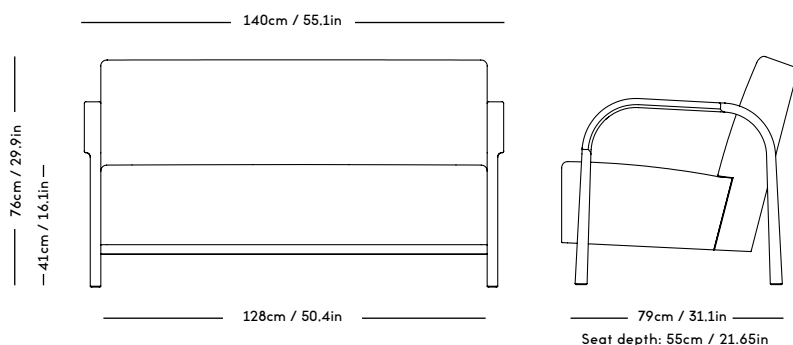

ARCH Upholstered Sofa 2 Seater

Mazo x Magnus Læssøe Stephensen, 2020

PRICE GROUP	PRODUCT / VARIANT	LEGS	LEADTIME	PRICE EX. VAT (EUR)
1	ROMO / Linara, KVADRAT / Remix	Natural oiled oak, Dark oiled oak, Black stained oak	8–10 weeks	2850
2	KVADRAT / Hallingdal	Natural oiled oak, Dark oiled oak, Black stained oak	8–10 weeks	3175
3	KVADRAT / Vidar	Natural oiled oak, Dark oiled oak, Black stained oak	8–10 weeks	3550
4	DAW / McNutt, KVADRAT / Colline	Natural oiled oak, Dark oiled oak, Black stained oak	8–10 weeks	3775
5	BUTE / Storr, DAW / Grand Mohair, DEDAR / Tigerbeat, Karakorum, KVADRAT / Sisu	Natural oiled oak, Dark oiled oak, Black stained oak	8–10 weeks	4225
6	JENNIFFER SHORTO / Seafoam	Natural oiled oak, Dark oiled oak, Black stained oak	8–10 weeks	4550
7	DEDAR / Artemidor	Natural oiled oak, Dark oiled oak, Black stained oak	8–10 weeks	5000
8	PIERRE FREY / Opio, Alexander	Natural oiled oak, Dark oiled oak, Black stained oak	8–10 weeks	5500
Sheepskin	Moonlight, Sahara	Natural oiled oak, Dark oiled oak, Black stained oak	8–10 weeks	5500
COM & COL	Customers own material textile / leather	Natural oiled oak, Dark oiled oak, Black stained oak	8–10 weeks	3175

Material: Wood frame and legs, Felt gliders, Foam (HR), Wadding (polyester) and upholstery (fabric / sheepskin).

COM/COL usage (based on fabric width of 140, and solid color/random matching): 6m / NOT DUABLE