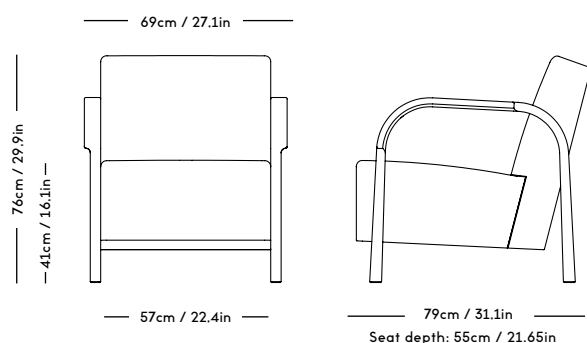

ARCH Upholstered Lounge Chair

Mazo x Magnus Læssøe Stephensen, 2020

PRICE GROUP	PRODUCT / VARIANT	LEGS	LEADTIME	PRICE EX. VAT (EUR)
1	ROMO / Linara, KVADRAT / Remix	Natural oiled oak, Dark oiled oak, Black stained oak	8–10 weeks	1900
2	KVADRAT / Hallingdal	Natural oiled oak, Dark oiled oak, Black stained oak	8–10 weeks	2200
3	KVADRAT / Vidar	Natural oiled oak, Dark oiled oak, Black stained oak	8–10 weeks	2450
4	DAW / McNutt, KVADRAT / Colline	Natural oiled oak, Dark oiled oak, Black stained oak	8–10 weeks	2550
5	BUTE / Storr, DAW / Grand Mohair, DEDAR / Tigerbeat, Karakorum, KVADRAT / Sisu	Natural oiled oak, Dark oiled oak, Black stained oak	8–10 weeks	2600
6	JENNIFFER SHORTO / Seafoam	Natural oiled oak, Dark oiled oak, Black stained oak	8–10 weeks	2800
7	DEDAR / Artemidor	Natural oiled oak, Dark oiled oak, Black stained oak	8–10 weeks	3400
8	PIERRE FREY / Opio, Alexander	Natural oiled oak, Dark oiled oak, Black stained oak	8–10 weeks	3900
Sheepskin	Moonlight, Sahara	Natural oiled oak, Dark oiled oak, Black stained oak	8–10 weeks	3128
COM & COL	Customers own material textile / leather	Natural oiled oak, Dark oiled oak, Black stained oak	8–10 weeks	2200

Material: Wood frame and legs, Felt gliders, Foam (HR), Wadding (polyester) and upholstery (fabric / leather / sheepskin).

COM/COL usage (based on fabric width of 140, and solid color/random matching): 3,5m / 6m2 (2 separate hides)