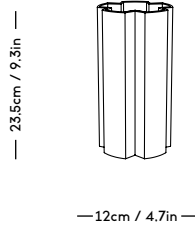

KYO Collection

Snorre Læssøe Stephensen, 1962

ITEM CODE	PRODUCT / VARIANT	MATERIAL	LEADTIME	COLLI	PRICE EX. VAT (EUR)
30110	KYO Vase Star medium White	Glazed porcelain	In stock	4	42
30120	KYO Vase Star large White	Glazed porcelain	In stock	4	54
30111	KYO Vase Star medium Blue	Glazed porcelain	In stock	4	42
30121	KYO Vase Star large Blue	Glazed porcelain	In stock	4	54
30140	KYO Vase Medium / white	Glazed porcelain	In stock	4	108
30141	KYO Vase Medium / blue	Glazed porcelain	In stock	4	108
30150	KYO Vase Large / white	Glazed porcelain	In stock	4	132
30151	KYO Vase Large / blue	Glazed porcelain	In stock	4	132