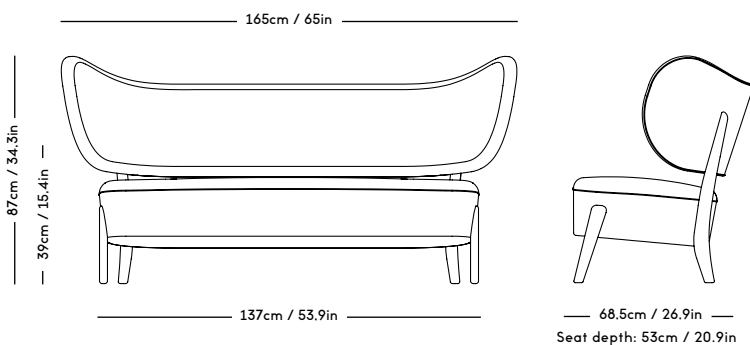

TMBO Sofa

Magnus Læssøe Stephensen, 1935

PRICE GROUP	PRODUCT / VARIANT	LEGS	LEADTIME	PRICE EX. VAT (EUR)
1	ROMO / Linara, KVADRAT / Remix	Natural oiled oak, Dark oiled oak	8–10 weeks	3300
2	KVADRAT / Hallingdal	Natural oiled oak, Dark oiled oak	8–10 weeks	3400
3	KVADRAT / Vidar	Natural oiled oak, Dark oiled oak	8–10 weeks	3650
4	DAW / McNutt, KVADRAT / Colline	Natural oiled oak, Dark oiled oak	8–10 weeks	3795
5	BUTE / Storr, DAW / Grand Mohair, DEDAR / Tigerbeat, Karakorum, KVADRAT / Sisu	Natural oiled oak, Dark oiled oak	8–10 weeks	3850
6	JENNIFFER SHORTO / Seafoam	Natural oiled oak, Dark oiled oak	8–10 weeks	4150
7	DEDAR / Artemidor	Natural oiled oak, Dark oiled oak	8–10 weeks	5000
8	PIERRE FREY / Opio, Alexander	Natural oiled oak, Dark oiled oak	8–10 weeks	5500
Sheepskin	Moonlight, Sahara	Natural oiled oak, Dark oiled oak	8–10 weeks	5050
COM & COL	Customers own material textile / leather	Natural oiled oak, Dark oiled oak	8–10 weeks	3400
Customized legs	Walnut, Black stained oak	Natural oiled or Varnish	8–10 weeks	150

Material: Wood frame and legs, Felt gliders, Foam (HR), Wadding (polyester) and upholstery (fabric / sheepskin).

COM/COL usage (based on fabric width of 140, and solid color/random matching): 7m/NOT DUABLE