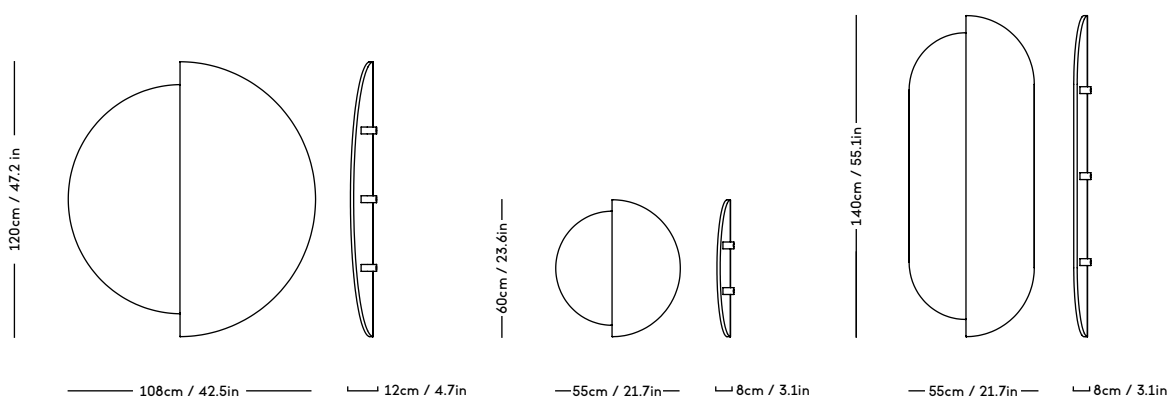

RAE Mirror

Jessica Vedel, 2017

ITEM CODE	PRODUCT / VARIANT	MATERIAL	LEADTIME	PRICE EX. VAT (EUR)
50110	RAE mirror Ø120 (Ivory)	Painted MDF and mirror glass	In stock	1225
50120	RAE mirror Ø60 (White)	Painted MDF and mirror glass	In stock	305
50121	RAE mirror Ø60 (Dark red)	Painted MDF and mirror glass	In stock	305
50130	RAE mirror Full body (White)	Painted MDF and mirror glass	In stock	625