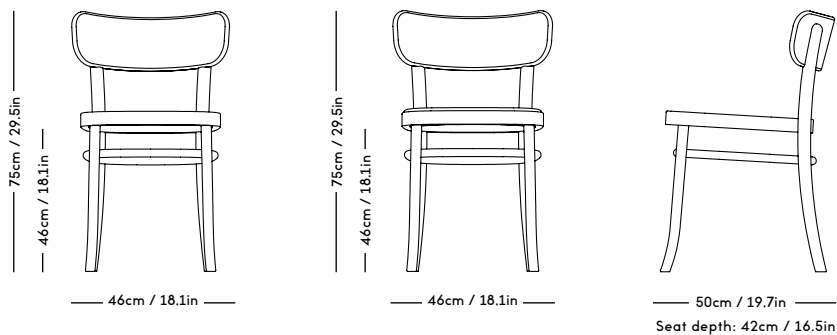

KYO Collection P. 18-19

DESIGN Snorre Læssøe Stephensen
YEAR 1962
PRICE from 34 EUR ex. VAT

MZO Chair

Magnus Læssøe Stephensen, 1931

ITEM CODE	PRODUCT / VARIANT	MATERIAL	LEADTIME	PRICE EX. VAT (EUR)
10101	MZO Chair Black Stained	Beech / stain	In stock	450
10102	MZO Chair Royal Blue	Beech / stain	In stock	450
10124	MZO Chair w. Upholstery KVADRAT / Remix	Beech / stain / textile	In stock	475