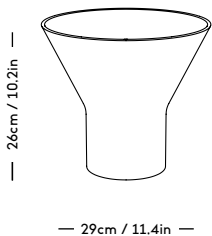

KYO Collection

Snorre Læssøe Stephensen, 1962

ITEM CODE	PRODUCT / VARIANT	MATERIAL	LEADTIME	COLLI	PRICE EX. VAT (EUR)
30110	KYO Vase Star medium White	Glazed porcelain	In stock	4	42
30120	KYO Vase Star large White	Glazed porcelain	In stock	4	54
30111	KYO Vase Star medium Blue	Glazed porcelain	In stock	4	42
30121	KYO Vase Star large Blue	Glazed porcelain	In stock	4	54
30140	KYO Vase Medium / white	Glazed porcelain	In stock	4	108
30141	KYO Vase Medium / blue	Glazed porcelain	In stock	4	108
30150	KYO Vase Large / white	Glazed porcelain	In stock	4	132
30151	KYO Vase Large / blue	Glazed porcelain	In stock	4	132