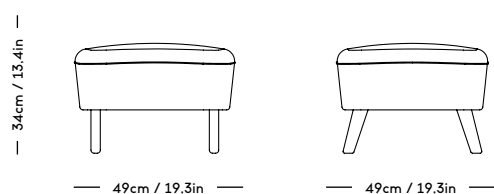

TMBO Pouff

Mazo x Magnus Læssøe Stephensen, 2020

PRICE GROUP	PRODUCT / VARIANT	LEGS	LEADTIME	PRICE EX. VAT (DKK)	PRICE INCL. VAT (DKK)
1	ROMO / Linara, KVADRAT / Remix	Natural oiled oak, Dark oiled oak	8–10 weeks	5996	7495
2	KVADRAT / Hallingdal	Natural oiled oak, Dark oiled oak	8–10 weeks	6636	8295
3	KVADRAT / Vidar	Natural oiled oak, Dark oiled oak	8–10 weeks	6796	8495
4	DAW / Mcnutt, KVADRAT / Colline	Natural oiled oak, Dark oiled oak	8–10 weeks	7196	8995
5	BUTE / Storr, DAW / Grand Mohair, DEDAR / Tigerbeat, Karakorum, KVADRAT / Sisu	Natural oiled oak, Dark oiled oak	8–10 weeks	7596	9495
6	JENNIFFER SHORTO / Seafoam	Natural oiled oak, Dark oiled oak	8–10 weeks	7996	9995
7	DEDAR / Artemidor	Natural oiled oak, Dark oiled oak	8–10 weeks	8796	10995
8	PIERRE FREY / Opio, Alexander	Natural oiled oak, Dark oiled oak	8–10 weeks	10396	12995
Sheepskin	Moonlight, Sahara	Natural oiled oak, Dark oiled oak	8–10 weeks	7996	9995
COM & COL	Customers own material textile / leather	Natural oiled oak, Dark oiled oak	8–10 weeks	6636	8295
Customized legs	Walnut, Black stained oak	Natural oiled or Varnish	8–10 weeks	1036	1295

Material: Wood frame and legs, Felt gliders, Foam (HR), Wadding (polyester) and upholstery (fabric / leather / sheepskin).

COM/COL usage (based on fabric width of 140, and solid color/random matching): 2m / 3m2