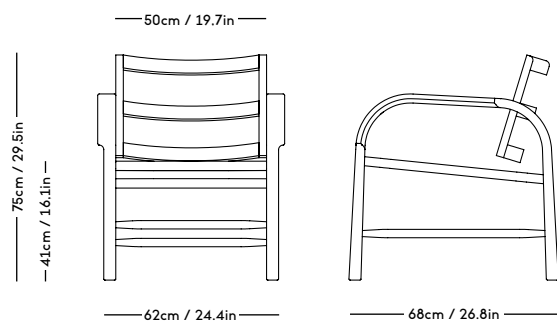

ARCH Lounge Chair

Magnus Læssøe Stephensen, 1932

ITEM CODE	PRODUCT / VARIANT	MATERIAL	LEADTIME	PRICE EX. VAT (DKK)	PRICE INCL. VAT (DKK)
80100	ARCH Lounge Chair Natural Oiled	Solid oak & Paper cord	In stock	11996	14995
80101	ARCH Lounge Chair Ruby Red	Solid oak & Paper cord	In stock	11996	14995
80102	ARCH Lounge Chair Auberge Brown	Solid oak & Paper cord	In stock	11996	14995