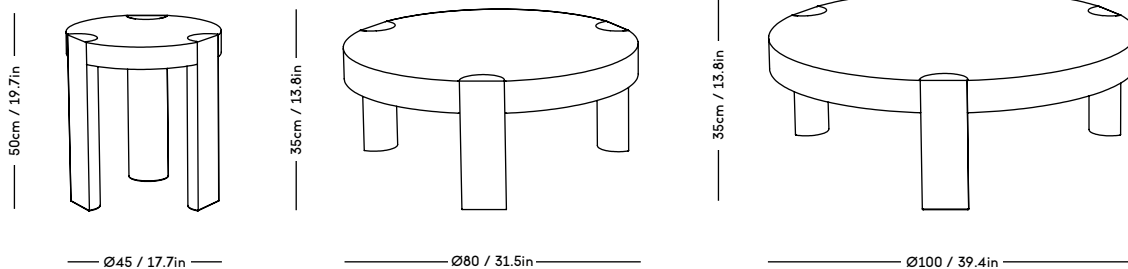

FER Table

Magnus Sangild, 2021

ITEM CODE	PRODUCT / VARIANT	MATERIAL	LEADTIME	PRICE EX. VAT (DKK)	PRICE INCL. VAT (DKK)
60200	Coffee table Ø100 White	High gloss painted MDF and solid oak	In stock	10396	12995
60201	Coffee table Ø80 White	High gloss painted MDF and solid oak	In stock	7996	9995
60210	Side table Ø45 White	High gloss painted MDF and solid oak	In stock	3996	4995