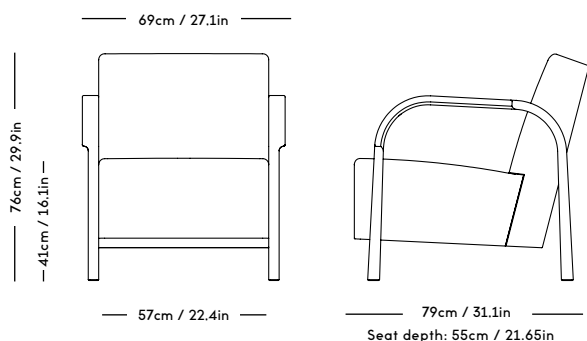

ARCH Upholstered Lounge Chair

Mazo x Magnus Læssøe Stephensen, 2020

PRICE GROUP	PRODUCT / VARIANT	LEGS	LEADTIME	PRICE EX. VAT (DKK)	PRICE INCL. VAT (DKK)
1	ROMO / Linara, KVADRAT / Remix	Natural oiled oak, Dark oiled oak, Black stained oak	8–10 weeks	12796	15995
2	KVADRAT / Hallingdal	Natural oiled oak, Dark oiled oak, Black stained oak	8–10 weeks	14396	17995
3	KVADRAT / Vidar	Natural oiled oak, Dark oiled oak, Black stained oak	8–10 weeks	15996	19995
4	DAW / Mcnutt, KVADRAT / Colline	Natural oiled oak, Dark oiled oak, Black stained oak	8–10 weeks	17596	21995
5	BUTE / Storr, DAW / Grand Mohair, DEDAR / Tigerbeat, Karakorum, KVADRAT / Sisu	Natural oiled oak, Dark oiled oak, Black stained oak	8–10 weeks	19196	23995
6	JENNIFFER SHORTO / Seafoam	Natural oiled oak, Dark oiled oak, Black stained oak	8–10 weeks	20796	25995
7	DEDAR / Artemidor	Natural oiled oak, Dark oiled oak, Black stained oak	8–10 weeks	23996	29995
8	PIERRE FREY / Opio, Alexander	Natural oiled oak, Dark oiled oak, Black stained oak	8–10 weeks	27996	34995
Sheepskin	Moonlight, Sahara	Natural oiled oak, Dark oiled oak, Black stained oak	8–10 weeks	20796	25995
COM & COL	Customers own material textile / leather	Natural oiled oak, Dark oiled oak, Black stained oak	8–10 weeks	14396	17995

Material: Wood frame and legs, Felt gliders, Foam (HR), Wadding (polyester) and upholstery (fabric / leather / sheepskin).

COM/COL usage (based on fabric width of 140, and solid color/random matching): 3,5m / 6m2 (2 separate hides)