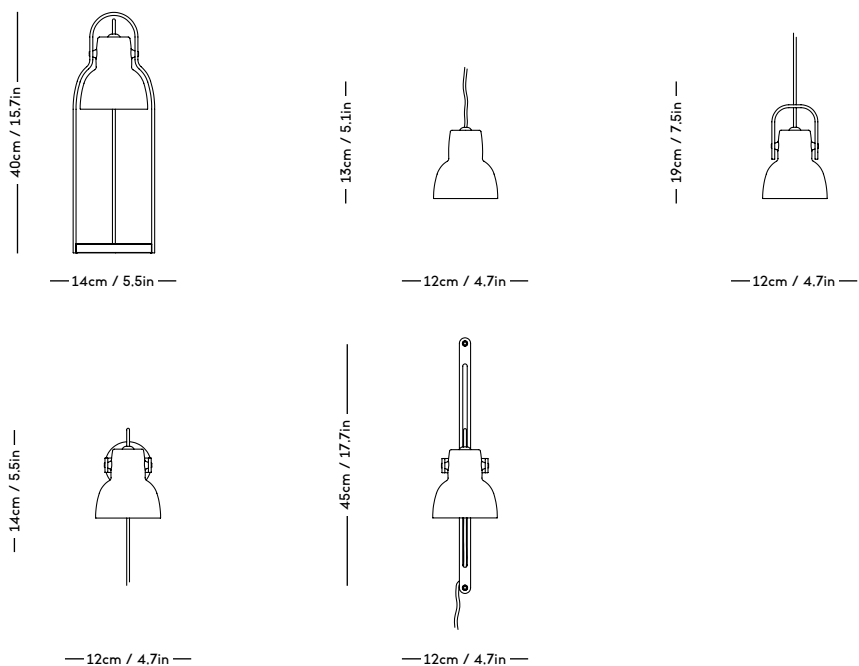

16PLUS Collection

Snorre Læssøe Stephensen, 1979

ITEM CODE	PRODUCT / VARIANT	MATERIAL	LEADTIME	COLLI	PRICE EX. VAT (DKK)	PRICE INCL. VAT (DKK)
40140	Pendant lamp	Bonechina	In stock	4	796	995
40130	Pendant lamp w. hanger	OAK/ Bonechina	In stock	4	1036	1295
40120	Wall lamp	OAK/ Bonechina	In stock	4	1276	1595
40110	Wall lamp adjustable	OAK/ Bonechina	In stock	4	1596	1995
40100	Table lamp	OAK/ Bonechina	In stock	4	1996	2495
40200	Bulb, dimmable	OAK/ Bonechina	In stock	10	76	95