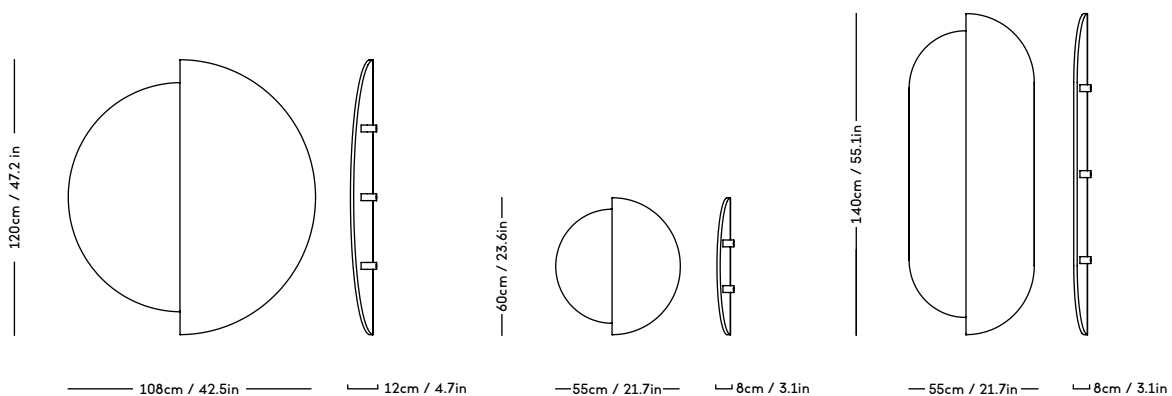

RAE Mirror

Jessica Vedel, 2017

ITEM CODE	PRODUCT / VARIANT	MATERIAL	LEADTIME	PRICE EX. VAT (DKK)	PRICE INCL. VAT (DKK)
50110	RAE mirror Ø120 (Ivory)	Painted MDF and mirror glass	In stock	7996	9995
50120	RAE mirror Ø60 (White)	Painted MDF and mirror glass	In stock	1996	2495
50121	RAE mirror Ø60 (Dark red)	Painted MDF and mirror glass	In stock	1996	2495
50130	RAE mirror Full body (White)	Painted MDF and mirror glass	In stock	3996	4995