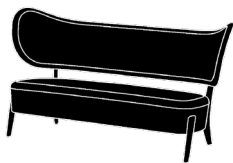

WNG Chair P. 5

DESIGN Magnus Læssøe Stephensen
YEAR 1937
PRICE from 6796 DKK ex. VAT

TMBO Lounge Chair P. 6

DESIGN Magnus Læssøe Stephensen
YEAR 1935
PRICE from 15996 DKK ex. VAT

TMBO Pouff P. 7

DESIGN Mazo x Magnus Læssøe
Stephensen
YEAR 2020
PRICE from 5996 DKK ex. VAT

TMBO Lounge Chair & Pouff P. 8

DESIGN Magnus Læssøe Stephensen
YEAR 1935
PRICE from 21596 DKK ex. VAT

TMBO Sofa P. 9

DESIGN Magnus Læssøe Stephensen
YEAR 1935
PRICE from 21596 DKK ex. VAT

ARCH Lounge Chair P. 10