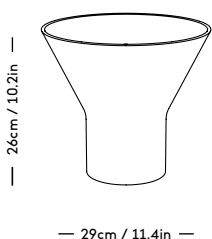

KYO Collection

Snorre Læssøe Stephensen, 1962

ITEM CODE	PRODUCT / VARIANT	MATERIAL	LEADTIME	COLLI	PRICE EX. VAT (DKK)	PRICE INCL. VAT (DKK)
30110	KYO Vase Star medium White	Glazed porcelain	In stock	4	236	295
30120	KYO Vase Star large White	Glazed porcelain	In stock	4	316	395
30111	KYO Vase Star medium Blue	Glazed porcelain	In stock	4	236	295
30121	KYO Vase Star large Blue	Glazed porcelain	In stock	4	316	395
30140	KYO Vase Medium / white	Glazed porcelain	In stock	4	636	795
30141	KYO Vase Medium / blue	Glazed porcelain	In stock	4	636	795
30150	KYO Vase Large / white	Glazed porcelain	In stock	4	796	995
30151	KYO Vase Large / blue	Glazed porcelain	In stock	4	796	995