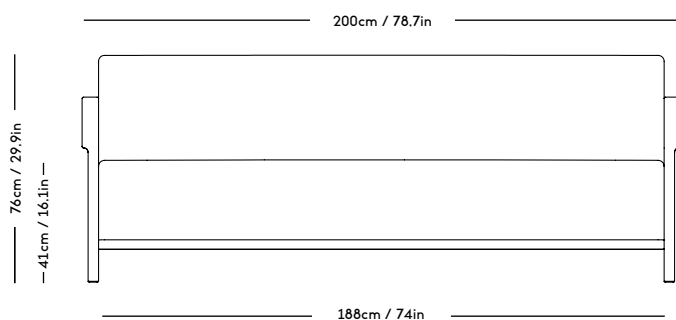

ARCH Upholstered Sofa 3 Seater

Mazo x Magnus Læssøe Stephensen, 2020

PRICE GROUP	PRODUCT / VARIANT	LEGS	LEADTIME	PRICE EX. VAT (USD)
1	ROMO / Linara, KVADRAT / Remix	Natural Oiled Oak, Dark Oiled Oak, Black Stained Oak	8–10 Weeks	3395
2	KVADRAT / Hallingdal & Fiord	Natural Oiled Oak, Dark Oiled Oak, Black Stained Oak	8–10 Weeks	3895
3	KVADRAT / Vidar	Natural Oiled Oak, Dark Oiled Oak, Black Stained Oak	8–10 Weeks	4195
4	DAW / Mohair & Mcnutt	Natural Oiled Oak, Dark Oiled Oak, Black Stained Oak	8–10 Weeks	4995
5	BUTE / Storr, DEDAR / Linear	Natural Oiled Oak, Dark Oiled Oak, Black Stained Oak	8–10 Weeks	5695
6	JENNIFER SHORTO / Kongaline & Seafoam, DEDAR / Artemidor	Natural Oiled Oak, Dark Oiled Oak, Black Stained Oak	8–10 Weeks	6295
Sheepskin	Moonlight, Sahara	Natural Oiled Oak, Dark Oiled Oak, Black Stained Oak	8–10 Weeks	7795
COM & COL	Customers own material textile / leather	Natural Oiled Oak, Dark Oiled Oak, Black Stained Oak	8–10 Weeks	3895

Material: Wood frame and legs, Felt gliders, Foam (HR),
Wadding (polyester) and upholstery (fabric/sheepskin).

COM/COL usage (based on fabric width of 140, and solid
color/random matching): 8m / NOT DUABLE