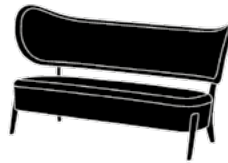

TMBO Lounge Chair P. 5

DESIGN Magnus Læssøe Stephensen
YEAR 1935
PRICE from 2650 USD ex. VAT

TMBO Pouff P. 6

DESIGN Mazo x Magnus Læssøe Stephensen
YEAR 2020
PRICE from 1295 USD ex. VAT

TMBO Lounge Chair & Pouff P. 7

DESIGN Magnus Læssøe Stephensen
YEAR 1935
PRICE from 3525 USD ex. VAT

TMBO Sofa P. 8

DESIGN Magnus Læssøe Stephensen
YEAR 1935
PRICE from 3395 USD ex. VAT

ARCH Lounge Chair P. 9

DESIGN Magnus Læssøe Stephensen
YEAR 1932
PRICE from 2250 USD ex. VAT

ARCH Upholstered Chair P. 10

DESIGN Mazo x Magnus Læssøe Stephensen
YEAR 2020
PRICE from 1995 USD ex. VAT

ARCH Upholstered 2 Seater P. 11

DESIGN Mazo x Magnus Læssøe Stephensen
YEAR 2020
PRICE from 2895 USD ex. VAT