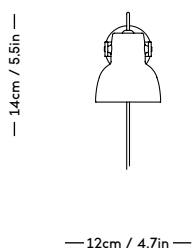

16PLUS Collection

Snorre Læssøe Stephensen, 1979

ITEM CODE	PRODUCT / VARIANT	MATERIAL	LEADTIME	COLLI	PRICE EX. VAT (USD)
40140	Pendant lamp	Bonechina	In stock	4	155
40130	Pendant lamp w. hanger	OAK/ Bonechina	In stock	4	195
40120	Wall lamp	OAK/ Bonechina	In stock	4	245
40110	Wall lamp adjustable	OAK/ Bonechina	In stock	4	305
40100	Table lamp	OAK/ Bonechina	In stock	4	385
40200	Bulb, dimmable	OAK/ Bonechina	In stock	10	15