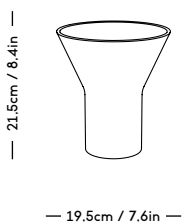

KYO Collection

Snorre Læssøe Stephensen, 1962

ITEM CODE	PRODUCT / VARIANT	MATERIAL	LEADTIME	COLLI	PRICE EX. VAT (USD)
30110	KYO Vase Star medium White	Glazed porcelain	In stock	4	45
30120	KYO Vase Star large White	Glazed porcelain	In stock	4	60
30111	KYO Vase Star medium Blue	Glazed porcelain	In stock	4	45
30121	KYO Vase Star large Blue	Glazed porcelain	In stock	4	60
30140	KYO Vase Medium / white	Glazed porcelain	In stock	4	125
30141	KYO Vase Medium / blue	Glazed porcelain	In stock	4	125
30150	KYO Vase Large / white	Glazed porcelain	In stock	4	155
30151	KYO Vase Large / blue	Glazed porcelain	In stock	4	155