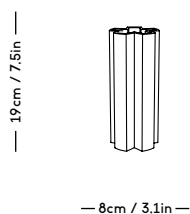

KYO Collection

Snorre Læssøe Stephensen, 1962

ITEM CODE	PRODUCT / VARIANT	MATERIAL	LEADTIME	COLLI	PRICE EX. VAT (USD)
30110	KYO Vase Star medium White	Glazed porcelain	In stock	4	45
30120	KYO Vase Star large White	Glazed porcelain	In stock	4	60
30111	KYO Vase Star medium Blue	Glazed porcelain	In stock	4	45
30121	KYO Vase Star large Blue	Glazed porcelain	In stock	4	60
30140	KYO Vase Medium / white	Glazed porcelain	In stock	4	125
30141	KYO Vase Medium / blue	Glazed porcelain	In stock	4	125
30150	KYO Vase Large / white	Glazed porcelain	In stock	4	155
30151	KYO Vase Large / blue	Glazed porcelain	In stock	4	155