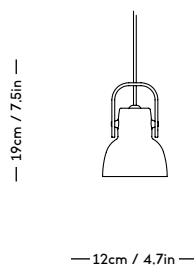

16PLUS Collection

Snorre Læssøe Stephensen, 1979

ITEM CODE	PRODUCT / VARIANT	MATERIAL	LEADTIME	COLLI	PRICE EX. VAT (USD)
40140	Pendant lamp	Bonechina	In stock	4	155
40130	Pendant lamp w. hanger	OAK/ Bonechina	In stock	4	195
40120	Wall lamp	OAK/ Bonechina	In stock	4	245
40110	Wall lamp adjustable	OAK/ Bonechina	In stock	4	305
40100	Table lamp	OAK/ Bonechina	In stock	4	385
40200	Bulb, dimmable	OAK/ Bonechina	In stock	10	15