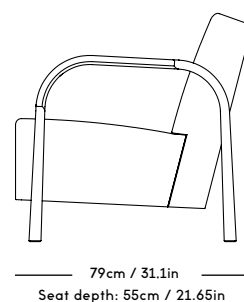

ARCH Upholstered Sofa 3 Seater

Mazo x Magnus Læssøe Stephensen, 2020

PRICE GROUP	PRODUCT / VARIANT	LEGS	LEADTIME	PRICE EX. VAT (USD)
1	ROMO / Linara, KVADRAT / Remix	Natural Oiled Oak, Dark Oiled Oak, Black Stained Oak	8–10 Weeks	3395
2	KVADRAT / Hallingdal & Fiord	Natural Oiled Oak, Dark Oiled Oak, Black Stained Oak	8–10 Weeks	3895
3	KVADRAT / Vidar	Natural Oiled Oak, Dark Oiled Oak, Black Stained Oak	8–10 Weeks	4195
4	DAW / Mohair & Mcnutt	Natural Oiled Oak, Dark Oiled Oak, Black Stained Oak	8–10 Weeks	4995
5	BUTE / Storr, DEDAR / Linear	Natural Oiled Oak, Dark Oiled Oak, Black Stained Oak	8–10 Weeks	5695
6	JENNIFER SHORTO / Kongaline & Seafoam, DEDAR / Artemidor	Natural Oiled Oak, Dark Oiled Oak, Black Stained Oak	8–10 Weeks	6295
Sheepskin	Moonlight, Sahara	Natural Oiled Oak, Dark Oiled Oak, Black Stained Oak	8–10 Weeks	7795
COM & COL	Customers own material textile / leather	Natural Oiled Oak, Dark Oiled Oak, Black Stained Oak	8–10 Weeks	3895

Material: Wood frame and legs, Felt gliders, Foam (HR),
Wadding (polyester) and upholstery (fabric/sheepskin).

COM/COL usage (based on fabric width of 140, and solid
color/random matching): 8m / NOT DUABLE