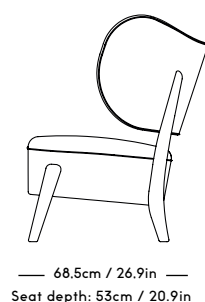

TMBO Sofa

Magnus Læssøe Stephensen, 1935

PRICE GROUP	PRODUCT / VARIANT	LEGS	LEADTIME	PRICE EX. VAT (USD)
1	ROMO / Linara, KVADRAT / Remix	Natural Oiled Oak Dark Oiled Oak	8–10 Weeks	3395
2	KVADRAT / Hallingdal & Fiord	Natural Oiled Oak Dark Oiled Oak	8–10 Weeks	3650
3	KVADRAT / Vidar	Natural Oiled Oak Dark Oiled Oak	8–10 Weeks	3950
4	DAW / Mohair & McNutt	Natural Oiled Oak Dark Oiled Oak	8–10 Weeks	4395
5	BUTE / Storr, DEDAR / Linear	Natural Oiled Oak Dark Oiled Oak	8–10 Weeks	4725
6	JENNIFER SHORTO / Kongaline & Seafoam, DEDAR / Artemidor	Natural Oiled Oak Dark Oiled Oak	8–10 Weeks	5975
Sheepskin	Moonlight, Sahara	Natural Oiled Oak Dark Oiled Oak	8–10 Weeks	5995
COM & COL	Customers own material textile / leather	Natural Oiled Oak Dark Oiled Oak	8–10 Weeks	3650
Customized legs	Walnut, Black stained oak	Natural Oiled or Varnish	8–10 Weeks	195

Material: Wood frame and legs, Felt gliders, Foam (HR), Wadding (polyester) and upholstery (fabric/sheepskin).

COM/COL usage (based on fabric width of 140, and solid color/random matching): 7m / NOT DUABLE