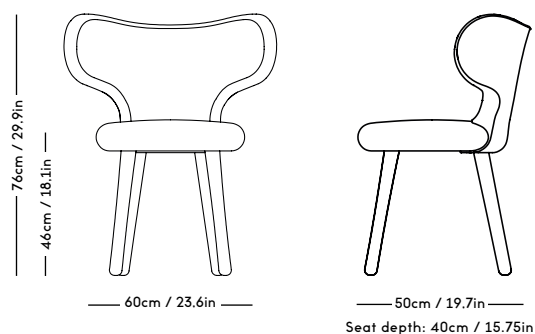

WNG Chair

Magnus Læssøe Stephensen, 1937

PRICE GROUP	PRODUCT / VARIANT	LEGS	LEADTIME	PRICE EX. VAT (USD)
2	KVADRAT / Hallingdal	Natural oiled oak	8–10 Weeks	950
3	KVADRAT / Vidar	Natural oiled oak	8–10 Weeks	995
4	DAW / Mcnutt	Natural oiled oak	8–10 Weeks	1095
5	BUTE / Storr	Natural oiled oak	8–10 Weeks	1195
6	DEDAR / Artemidor	Natural oiled oak	8–10 Weeks	1495
Sheepskin	Moonlight, Sahara	Natural oiled oak	8–10 Weeks	1395
COM & COL	Customers own material textile / leather	Natural oiled oak	8–10 Weeks	950
Customized legs	Walnut, Black stained oak	Natural Oiled or Varnish	8–10 Weeks	195

Material: Wood frame and legs, Felt gliders, Foam (HR),
Wadding (polyester) and upholstery (fabric/leather/sheepskin).

COM/COL usage (based on fabric width of 140,
and solid color/random matching): 2m / 3m²