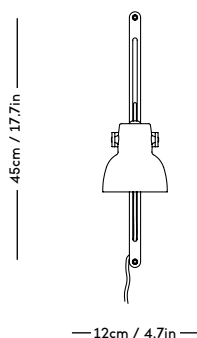

16PLUS Collection

Snorre Læssøe Stephensen, 1979

ITEM CODE	PRODUCT / VARIANT	MATERIAL	LEADTIME	COLLI	PRICE EX. VAT (USD)
40140	Pendant lamp	Bonechina	In stock	4	155
40130	Pendant lamp w. hanger	OAK/ Bonechina	In stock	4	195
40120	Wall lamp	OAK/ Bonechina	In stock	4	245
40110	Wall lamp adjustable	OAK/ Bonechina	In stock	4	305
40100	Table lamp	OAK/ Bonechina	In stock	4	385
40200	Bulb, dimmable	OAK/ Bonechina	In stock	10	15