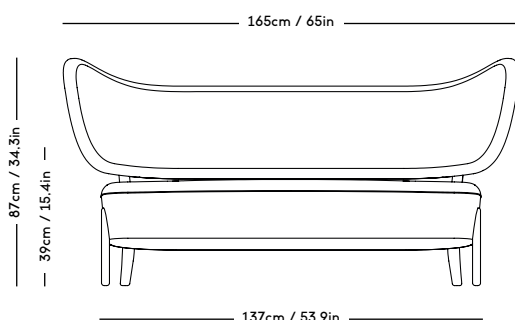

TMBO Sofa

Magnus Læssøe Stephensen, 1935

PRICE GROUP	PRODUCT / VARIANT	LEGS	LEADTIME	PRICE EX. VAT (USD)
1	ROMO / Linara, KVADRAT / Remix	Natural Oiled Oak Dark Oiled Oak	8–10 Weeks	3395
2	KVADRAT / Hallingdal & Fiord	Natural Oiled Oak Dark Oiled Oak	8–10 Weeks	3650
3	KVADRAT / Vidar	Natural Oiled Oak Dark Oiled Oak	8–10 Weeks	3950
4	DAW / Mohair & McNutt	Natural Oiled Oak Dark Oiled Oak	8–10 Weeks	4395
5	BUTE / Storr, DEDAR / Linear	Natural Oiled Oak Dark Oiled Oak	8–10 Weeks	4725
6	JENNIFER SHORTO / Kongaline & Seafoam, DEDAR / Artemidor	Natural Oiled Oak Dark Oiled Oak	8–10 Weeks	5975
Sheepskin	Moonlight, Sahara	Natural Oiled Oak Dark Oiled Oak	8–10 Weeks	5995
COM & COL	Customers own material textile / leather	Natural Oiled Oak Dark Oiled Oak	8–10 Weeks	3650
Customized legs	Walnut, Black stained oak	Natural Oiled or Varnish	8–10 Weeks	195

Material: Wood frame and legs, Felt gliders, Foam (HR), Wadding (polyester) and upholstery (fabric/sheepskin).

COM/COL usage (based on fabric width of 140, and solid color/random matching): 7m / NOT DUABLE