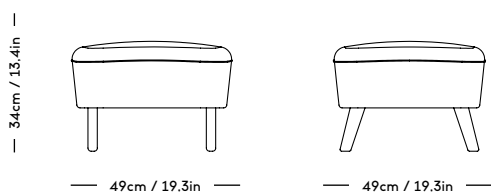

TMBO Pouff

Mazo x Magnus Læssøe Stephensen, 2020

PRICE GROUP	PRODUCT / VARIANT	LEGS	LEADTIME	PRICE EX. VAT (USD)
1	ROMO / Linara, KVADRAT / Remix	Natural Oiled Oak Dark Oiled Oak	8–10 Weeks	1295
2	KVADRAT / Hallingdal & Fiord	Natural Oiled Oak Dark Oiled Oak	8–10 Weeks	1345
3	KVADRAT / Vidar	Natural Oiled Oak Dark Oiled Oak	8–10 Weeks	1395
4	DAW / Mohair & Mcnutt	Natural Oiled Oak Dark Oiled Oak	8–10 Weeks	1445
5	BUTE / Storr, DEDAR / Linear	Natural Oiled Oak Dark Oiled Oak	8–10 Weeks	1495
6	JENNIFER SHORTO / Kongaline & Seafoam, DEDAR / Artemidor	Natural Oiled Oak Dark Oiled Oak	8–10 Weeks	1545
Sheepskin	Moonlight, Sahara	Natural Oiled Oak Dark Oiled Oak	8–10 Weeks	1545
COM & COL	Customers own material textile / leather	Natural Oiled Oak Dark Oiled Oak	8–10 Weeks	1345
Customized legs	Walnut, Black stained oak	Natural Oiled or Varnish	8–10 Weeks	195

Material: Wood frame and legs, Felt gliders, Foam (HR),
Wadding (polyester) and upholstery (fabric/leather/sheepskin).

COM/COL usage (based on fabric width of 140,
and solid color/random matching): 2m / 3m2