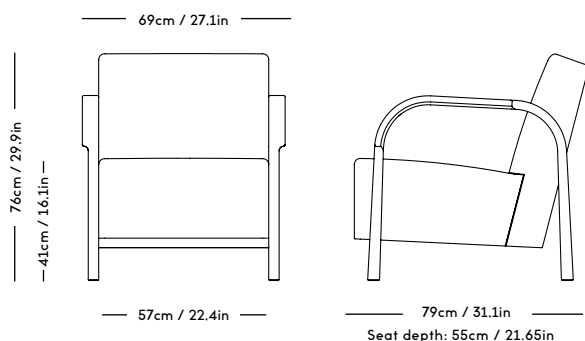

ARCH Upholstered Lounge Chair

Mazo x Magnus Læssøe Stephensen, 2020

PRICE GROUP	PRODUCT / VARIANT	LEGS	LEADTIME	PRICE EX. VAT (USD)
1	ROMO / Linara, KVADRAT / Remix	Natural Oiled Oak, Dark Oiled Oak, Black Stained Oak	8–10 Weeks	1995
2	KVADRAT / Hallingdal & Fiord	Natural Oiled Oak, Dark Oiled Oak, Black Stained Oak	8–10 Weeks	2195
3	KVADRAT / Vidar	Natural Oiled Oak, Dark Oiled Oak, Black Stained Oak	8–10 Weeks	2450
4	DAW / Mohair & Mcnutt	Natural Oiled Oak, Dark Oiled Oak, Black Stained Oak	8–10 Weeks	2795
5	BUTE / Storr, DEDAR / Linear	Natural Oiled Oak, Dark Oiled Oak, Black Stained Oak	8–10 Weeks	2995
6	JENNIFER SHORTO / Kongaline & Seafoam, DEDAR / Artemidor	Natural Oiled Oak, Dark Oiled Oak, Black Stained Oak	8–10 Weeks	3495
Sheepskin	Moonlight, Sahara	Natural Oiled Oak, Dark Oiled Oak, Black Stained Oak	8–10 Weeks	3495
COM & COL	Customers own material textile / leather	Natural Oiled Oak, Dark Oiled Oak, Black Stained Oak	8–10 Weeks	2195

Material: Wood frame and legs, Felt gliders, Foam (HR),
Wadding (polyester) and upholstery (fabric/leather/sheepskin).

COM/COL usage (based on fabric width of 140, and solid
color/random matching): 3,5m / 6m² (2 separate hides)