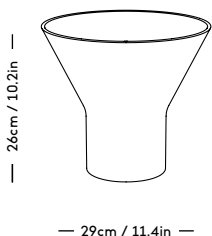

KYO Collection

Snorre Læssøe Stephensen, 1962

ITEM CODE	PRODUCT / VARIANT	MATERIAL	LEADTIME	COLLI	PRICE EX. VAT (USD)
30110	KYO Vase Star medium White	Glazed porcelain	In stock	4	45
30120	KYO Vase Star large White	Glazed porcelain	In stock	4	60
30111	KYO Vase Star medium Blue	Glazed porcelain	In stock	4	45
30121	KYO Vase Star large Blue	Glazed porcelain	In stock	4	60
30140	KYO Vase Medium / white	Glazed porcelain	In stock	4	125
30141	KYO Vase Medium / blue	Glazed porcelain	In stock	4	125
30150	KYO Vase Large / white	Glazed porcelain	In stock	4	155
30151	KYO Vase Large / blue	Glazed porcelain	In stock	4	155