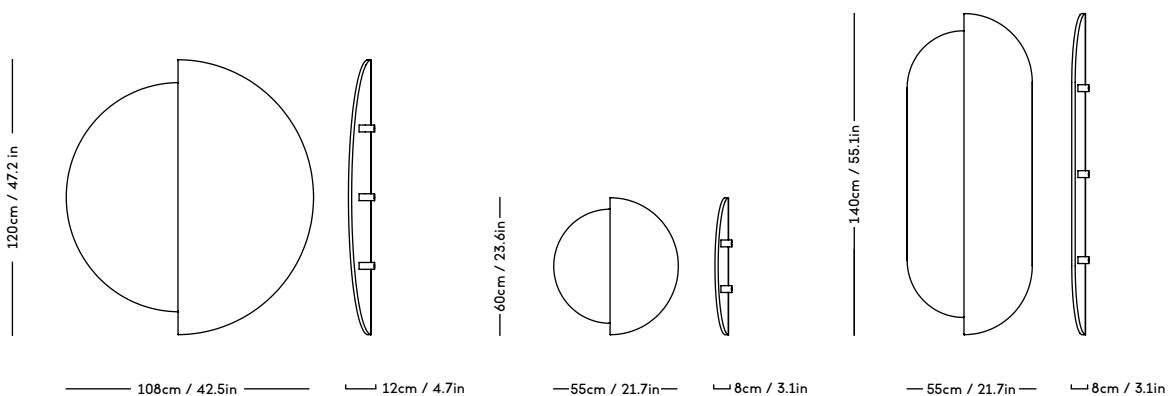

RAE Mirror

Jessica Vedel, 2017

ITEM CODE	PRODUCT / VARIANT	MATERIAL	LEADTIME	PRICE EX. VAT (USD)
50110	RAE mirror Ø120 (Ivory)	Painted MDF and mirror glass	In stock	1525
50120	RAE mirror Ø60 (White)	Painted MDF and mirror glass	In stock	375
50121	RAE mirror Ø60 (Dark red)	Painted MDF and mirror glass	In stock	375
50130	RAE mirror Full body (White)	Painted MDF and mirror glass	In stock	745