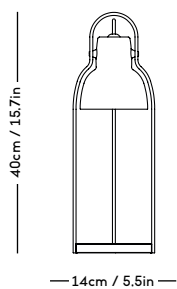

16PLUS Collection

Snorre Læssøe Stephensen, 1979

ITEM CODE	PRODUCT / VARIANT	MATERIAL	LEADTIME	COLLI	PRICE EX. VAT (USD)
40140	Pendant lamp	Bonechina	In stock	4	155
40130	Pendant lamp w. hanger	OAK/ Bonechina	In stock	4	195
40120	Wall lamp	OAK/ Bonechina	In stock	4	245
40110	Wall lamp adjustable	OAK/ Bonechina	In stock	4	305
40100	Table lamp	OAK/ Bonechina	In stock	4	385
40200	Bulb, dimmable	OAK/ Bonechina	In stock	10	15