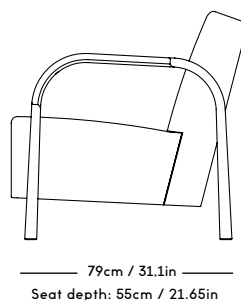

ARCH Upholstered Sofa 2 Seater

Mazo x Magnus Læssøe Stephensen, 2020

PRICE GROUP	PRODUCT / VARIANT	LEGS	LEADTIME	PRICE EX. VAT (USD)
1	ROMO / Linara, KVADRAT / Remix	Natural Oiled Oak, Dark Oiled Oak, Black Stained Oak	8–10 Weeks	2895
2	KVADRAT / Hallingdal & Fiord	Natural Oiled Oak, Dark Oiled Oak, Black Stained Oak	8–10 Weeks	3350
3	KVADRAT / Vidar	Natural Oiled Oak, Dark Oiled Oak, Black Stained Oak	8–10 Weeks	3895
4	DAW / Mohair & Mcnutt	Natural Oiled Oak, Dark Oiled Oak, Black Stained Oak	8–10 Weeks	4250
5	BUTE / Storr, DEDAR / Linear	Natural Oiled Oak, Dark Oiled Oak, Black Stained Oak	8–10 Weeks	4695
6	JENNIFER SHORTO / Kongaline & Seafoam, DEDAR / Artemidor	Natural Oiled Oak, Dark Oiled Oak, Black Stained Oak	8–10 Weeks	5350
Sheepskin	Moonlight, Sahara	Natural Oiled Oak, Dark Oiled Oak, Black Stained Oak	8–10 Weeks	6095
COM & COL	Customers own material textile / leather	Natural Oiled Oak, Dark Oiled Oak, Black Stained Oak	8–10 Weeks	3350

Material: Wood frame and legs, Felt gliders, Foam (HR),
Wadding (polyester) and upholstery (fabric/sheepskin).

COM/COL usage (based on fabric width of 140, and solid
color/random matching): 6m / NOT DUABLE