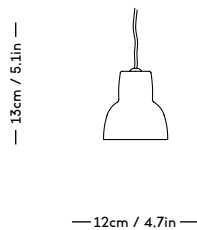

16PLUS Collection

Snorre Læssøe Stephensen, 1979

ITEM CODE	PRODUCT / VARIANT	MATERIAL	LEADTIME	COLLI	PRICE EX. VAT (USD)
40140	Pendant lamp	Bonechina	In stock	4	155
40130	Pendant lamp w. hanger	OAK/ Bonechina	In stock	4	195
40120	Wall lamp	OAK/ Bonechina	In stock	4	245
40110	Wall lamp adjustable	OAK/ Bonechina	In stock	4	305
40100	Table lamp	OAK/ Bonechina	In stock	4	385
40200	Bulb, dimmable	OAK/ Bonechina	In stock	10	15