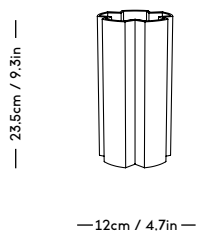

KYO Collection

Snorre Læssøe Stephensen, 1962

ITEM CODE	PRODUCT / VARIANT	MATERIAL	LEADTIME	COLLI	PRICE EX. VAT (USD)
30110	KYO Vase Star medium White	Glazed porcelain	In stock	4	45
30120	KYO Vase Star large White	Glazed porcelain	In stock	4	60
30111	KYO Vase Star medium Blue	Glazed porcelain	In stock	4	45
30121	KYO Vase Star large Blue	Glazed porcelain	In stock	4	60
30140	KYO Vase Medium / white	Glazed porcelain	In stock	4	125
30141	KYO Vase Medium / blue	Glazed porcelain	In stock	4	125
30150	KYO Vase Large / white	Glazed porcelain	In stock	4	155
30151	KYO Vase Large / blue	Glazed porcelain	In stock	4	155