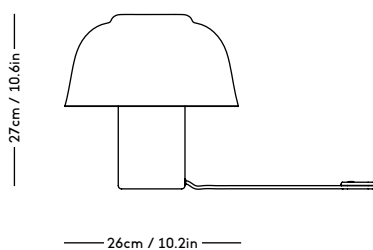

YUKI Lamp

Signe Hytte, 2021

ITEM CODE	PRODUCT / VARIANT	MATERIAL	LEADTIME	PRICE EX. VAT (USD)
40170	Table lamp White	Mouth blown glass	In stock	455
40171	Table lamp Light blue	Mouth blown glass	In stock	455
40172	Table lamp Olive	Mouth blown glass	In stock	455