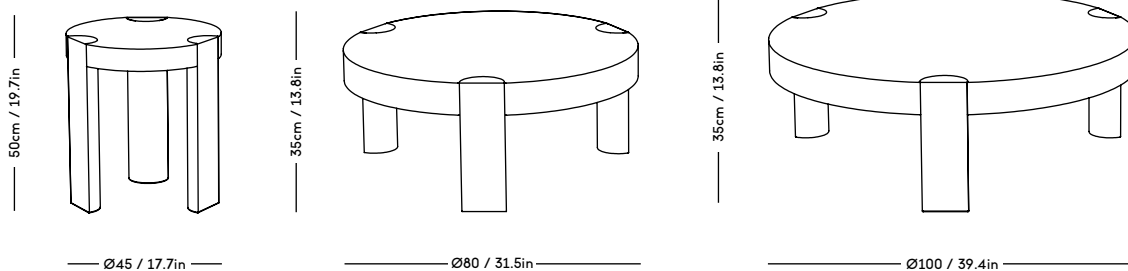

FER Table

Mazo, 2021

ITEM CODE	PRODUCT / VARIANT	MATERIAL	LEADTIME	PRICE EX. VAT (USD)
60200	Coffee table Ø100 White	High gloss painted MDF and solid oak	In stock	1945
60201	Coffee table Ø80 White	High gloss painted MDF and solid oak	In stock	1535
60210	Side table Ø45 White	High gloss painted MDF and solid oak	In stock	765