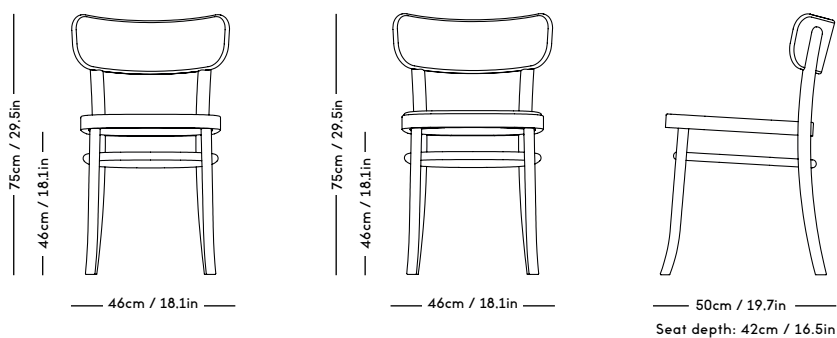

MZO Chair

Magnus Læssøe Stephensen, 1931

ITEM CODE	PRODUCT / VARIANT	MATERIAL	LEADTIME	PRICE EX. VAT (USD)
10101	MZO Chair Black Stained	Beech / stain	In stock	455
10102	MZO Chair Royal Blue	Beech / stain	In stock	455
10124	MZO Chair w. Upholstery Amber / Crystal Field 753	Beech / stain / textile	In stock	495