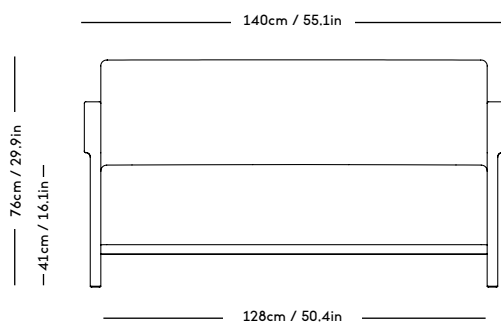

ARCH Upholstered Sofa 2 Seater

Mazo x Magnus Læssøe Stephensen, 2020

PRICE GROUP	PRODUCT / VARIANT	LEGS	LEADTIME	PRICE EX. VAT (USD)
1	ROMO / Linara, KVADRAT / Remix	Natural Oiled Oak, Dark Oiled Oak, Black Stained Oak	8–10 Weeks	2895
2	KVADRAT / Hallingdal & Fiord	Natural Oiled Oak, Dark Oiled Oak, Black Stained Oak	8–10 Weeks	3350
3	KVADRAT / Vidar	Natural Oiled Oak, Dark Oiled Oak, Black Stained Oak	8–10 Weeks	3895
4	DAW / Mohair & Mcnutt	Natural Oiled Oak, Dark Oiled Oak, Black Stained Oak	8–10 Weeks	4250
5	BUTE / Storr, DEDAR / Linear	Natural Oiled Oak, Dark Oiled Oak, Black Stained Oak	8–10 Weeks	4695
6	JENNIFER SHORTO / Kongaline & Seafoam, DEDAR / Artemidor	Natural Oiled Oak, Dark Oiled Oak, Black Stained Oak	8–10 Weeks	5350
Sheepskin	Moonlight, Sahara	Natural Oiled Oak, Dark Oiled Oak, Black Stained Oak	8–10 Weeks	6095
COM & COL	Customers own material textile / leather	Natural Oiled Oak, Dark Oiled Oak, Black Stained Oak	8–10 Weeks	3350

Material: Wood frame and legs, Felt gliders, Foam (HR),
Wadding (polyester) and upholstery (fabric/sheepskin).

COM/COL usage (based on fabric width of 140, and solid
color/random matching): 6m / NOT DUABLE