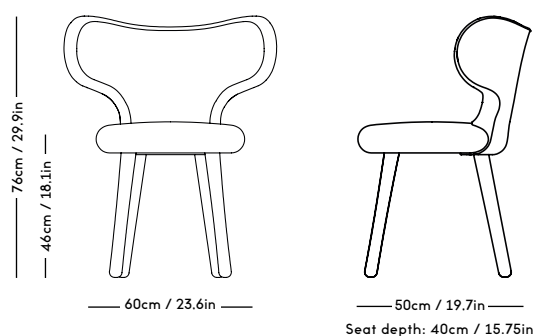

WNG Chair

Magnus Læssøe Stephensen, 1937

PRICE GROUP	PRODUCT / VARIANT	LEGS	LEADTIME	PRICE EX. VAT (EUR)
2	KVADRAT / Hallingdal	Natural oiled oak	8–10 Weeks	900
3	KVADRAT / Vidar	Natural oiled oak	8–10 Weeks	1000
4	DAW / Mcnutt	Natural oiled oak	8–10 Weeks	1100
5	BUTE / Storr	Natural oiled oak	8–10 Weeks	1200
6	DEDAR / Artemidor	Natural oiled oak	8–10 Weeks	1350
Sheepskin	Moonlight, Sahara	Natural oiled oak	8–10 Weeks	1350
COM & COL	Customers own material textile / leather	Natural oiled oak	8–10 Weeks	900
Customized legs	Walnut, Black stained oak	Natural Oiled or Varnish	8–10 Weeks	140

Material: Wood frame and legs, Felt gliders, Foam (HR),
Wadding (polyester) and upholstery (fabric/leather/sheepskin).

COM/COL usage (based on fabric width of 140,
and solid color/random matching): 2m / 3m²