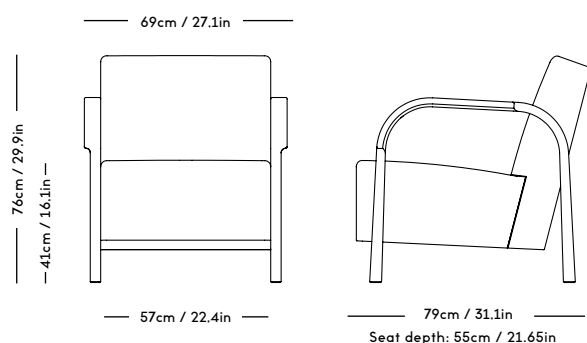

ARCH Upholstered Lounge Chair

Mazo x Magnus Læssøe Stephensen, 2020

PRICE GROUP	PRODUCT / VARIANT	LEGS	LEADTIME	PRICE EX. VAT (EUR)
1	ROMO / Linara, KVADRAT / Remix	Natural Oiled Oak, Dark Oiled Oak, Black Stained Oak	8–10 Weeks	1800
2	KVADRAT / Hallingdal & Fiord	Natural Oiled Oak, Dark Oiled Oak, Black Stained Oak	8–10 Weeks	2200
3	KVADRAT / Vidar	Natural Oiled Oak, Dark Oiled Oak, Black Stained Oak	8–10 Weeks	2450
4	DAW / Mohair & Mcnutt	Natural Oiled Oak, Dark Oiled Oak, Black Stained Oak	8–10 Weeks	2550
5	BUTE / Storr, DEDAR / Linear	Natural Oiled Oak, Dark Oiled Oak, Black Stained Oak	8–10 Weeks	2600
6	JENNIFER SHORTO / Kongaline & Seafoam, DEDAR / Artemidor	Natural Oiled Oak, Dark Oiled Oak, Black Stained Oak	8–10 Weeks	3125
Sheepskin	Moonlight, Sahara	Natural Oiled Oak, Dark Oiled Oak, Black Stained Oak	8–10 Weeks	3125
COM & COL	Customers own material textile / leather	Natural Oiled Oak, Dark Oiled Oak, Black Stained Oak	8–10 Weeks	2200

Material: Wood frame and legs, Felt gliders, Foam (HR),
Wadding (polyester) and upholstery (fabric/leather/sheepskin).

COM/COL usage (based on fabric width of 140, and solid
color/random matching): 3,5m / 6m² (2 separate hides)