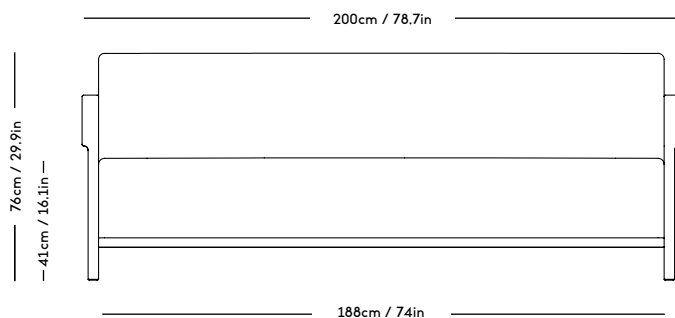

ARCH Upholstered Sofa 3 Seater

Mazo x Magnus Læssøe Stephensen, 2020

PRICE GROUP	PRODUCT / VARIANT	LEGS	LEADTIME	PRICE EX. VAT (EUR)
1	ROMO / Linara, KVADRAT / Remix	Natural Oiled Oak, Dark Oiled Oak, Black Stained Oak	8–10 Weeks	3350
2	KVADRAT / Hallingdal & Fiord	Natural Oiled Oak, Dark Oiled Oak, Black Stained Oak	8–10 Weeks	3675
3	KVADRAT / Vidar	Natural Oiled Oak, Dark Oiled Oak, Black Stained Oak	8–10 Weeks	3875
4	DAW / Mohair & Mcnutt	Natural Oiled Oak, Dark Oiled Oak, Black Stained Oak	8–10 Weeks	4350
5	BUTE / Storr, DEDAR / Linear	Natural Oiled Oak, Dark Oiled Oak, Black Stained Oak	8–10 Weeks	4925
6	JENNIFER SHORTO / Kongaline & Seafoam, DEDAR / Artemidor	Natural Oiled Oak, Dark Oiled Oak, Black Stained Oak	8–10 Weeks	5225
Sheepskin	Moonlight, Sahara	Natural Oiled Oak, Dark Oiled Oak, Black Stained Oak	8–10 Weeks	6150
COM & COL	Customers own material textile / leather	Natural Oiled Oak, Dark Oiled Oak, Black Stained Oak	8–10 Weeks	3675

Material: Wood frame and legs, Felt gliders, Foam (HR),
Wadding (polyester) and upholstery (fabric/sheepskin).

COM/COL usage (based on fabric width of 140, and solid
color/random matching): 8m / NOT DUABLE