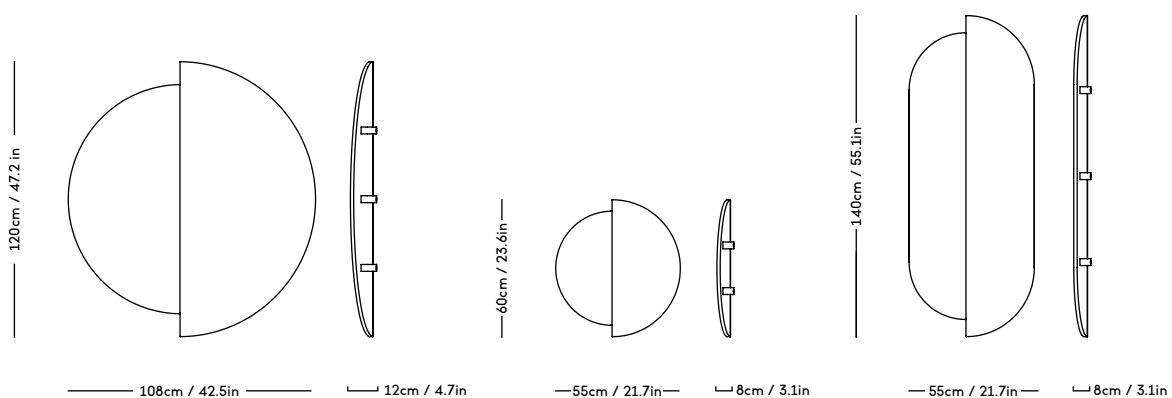

# RAE Mirror

Jessica Vedel, 2017

ITEM CODE	PRODUCT / VARIANT	MATERIAL	LEADTIME	PRICE EX. VAT (EUR)
50110	RAE mirror Ø120 (Ivory)	Painted MDF and mirror glass	In stock	1225
50120	RAE mirror Ø60 (White)	Painted MDF and mirror glass	In stock	305
50121	RAE mirror Ø60 (Dark red)	Painted MDF and mirror glass	In stock	305
50130	RAE mirror Full body (White)	Painted MDF and mirror glass	In stock	625