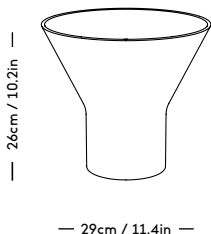

# KYO Collection

Snorre Læssøe Stephensen, 1962

ITEM CODE	PRODUCT / VARIANT	MATERIAL	LEADTIME	COLLI	PRICE EX. VAT (EUR)
30110	KYO Vase Star medium White	Glazed porcelain	In stock	4	42
30120	KYO Vase Star large White	Glazed porcelain	In stock	4	54
30111	KYO Vase Star medium Blue	Glazed porcelain	In stock	4	42
30121	KYO Vase Star large Blue	Glazed porcelain	In stock	4	54
30140	KYO Vase Medium / white	Glazed porcelain	In stock	4	108
30141	KYO Vase Medium / blue	Glazed porcelain	In stock	4	108
30150	KYO Vase Large / white	Glazed porcelain	In stock	4	132
30151	KYO Vase Large / blue	Glazed porcelain	In stock	4	132