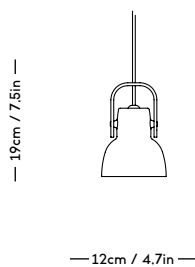

16PLUS Collection

Snorre Læssøe Stephensen, 1979

ITEM CODE	PRODUCT / VARIANT	MATERIAL	LEADTIME	COLLI	PRICE EX. VAT (EUR)
40140	Pendant lamp	Bonechina	In stock	4	130
40130	Pendant lamp w. hanger	OAK/ Bonechina	In stock	4	165
40120	Wall lamp	OAK/ Bonechina	In stock	4	195
40110	Wall lamp adjustable	OAK/ Bonechina	In stock	4	260
40100	Table lamp	OAK/ Bonechina	In stock	4	315
40200	Bulb, dimmable	OAK/ Bonechina	In stock	10	14