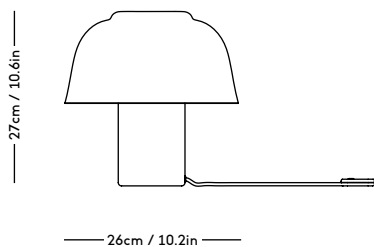

YUKI Lamp

Signe Hytte, 2021

ITEM CODE	PRODUCT / VARIANT	MATERIAL	LEADTIME	PRICE EX. VAT (EUR)
40170	Table lamp White	Mouth blown glass	In stock	295
40171	Table lamp Light blue	Mouth blown glass	In stock	295
40172	Table lamp Olive	Mouth blown glass	In stock	295