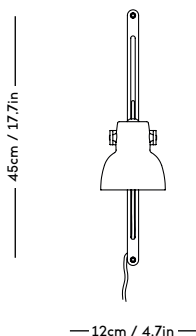

16PLUS Collection

Snorre Læssøe Stephensen, 1979

ITEM CODE	PRODUCT / VARIANT	MATERIAL	LEADTIME	COLLI	PRICE EX. VAT (EUR)
40140	Pendant lamp	Bonechina	In stock	4	130
40130	Pendant lamp w. hanger	OAK/ Bonechina	In stock	4	165
40120	Wall lamp	OAK/ Bonechina	In stock	4	195
40110	Wall lamp adjustable	OAK/ Bonechina	In stock	4	260
40100	Table lamp	OAK/ Bonechina	In stock	4	315
40200	Bulb, dimmable	OAK/ Bonechina	In stock	10	14