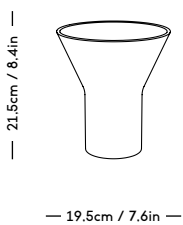

KYO Collection

Snorre Læssøe Stephensen, 1962

ITEM CODE	PRODUCT / VARIANT	MATERIAL	LEADTIME	COLLI	PRICE EX. VAT (EUR)
30110	KYO Vase Star medium White	Glazed porcelain	In stock	4	42
30120	KYO Vase Star large White	Glazed porcelain	In stock	4	54
30111	KYO Vase Star medium Blue	Glazed porcelain	In stock	4	42
30121	KYO Vase Star large Blue	Glazed porcelain	In stock	4	54
30140	KYO Vase Medium / white	Glazed porcelain	In stock	4	108
30141	KYO Vase Medium / blue	Glazed porcelain	In stock	4	108
30150	KYO Vase Large / white	Glazed porcelain	In stock	4	132
30151	KYO Vase Large / blue	Glazed porcelain	In stock	4	132