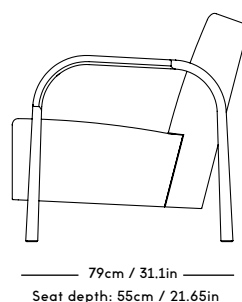

ARCH Upholstered Sofa 2 Seater

Mazo x Magnus Læssøe Stephensen, 2020

PRICE GROUP	PRODUCT / VARIANT	LEGS	LEADTIME	PRICE EX. VAT (EUR)
1	ROMO / Linara, KVADRAT / Remix	Natural Oiled Oak, Dark Oiled Oak, Black Stained Oak	8–10 Weeks	2850
2	KVADRAT / Hallingdal & Fiord	Natural Oiled Oak, Dark Oiled Oak, Black Stained Oak	8–10 Weeks	3175
3	KVADRAT / Vidar	Natural Oiled Oak, Dark Oiled Oak, Black Stained Oak	8–10 Weeks	3550
4	DAW / Mohair & Mcnutt	Natural Oiled Oak, Dark Oiled Oak, Black Stained Oak	8–10 Weeks	3775
5	BUTE / Storr, DEDAR / Linear	Natural Oiled Oak, Dark Oiled Oak, Black Stained Oak	8–10 Weeks	4225
6	JENNIFER SHORTO / Kongaline & Seafoam, DEDAR / Artemidor	Natural Oiled Oak, Dark Oiled Oak, Black Stained Oak	8–10 Weeks	4550
Sheepskin	Moonlight, Sahara	Natural Oiled Oak, Dark Oiled Oak, Black Stained Oak	8–10 Weeks	4875
COM & COL	Customers own material textile / leather	Natural Oiled Oak, Dark Oiled Oak, Black Stained Oak	8–10 Weeks	3175

Material: Wood frame and legs, Felt gliders, Foam (HR),
Wadding (polyester) and upholstery (fabric/sheepskin).

COM/COL usage (based on fabric width of 140, and solid
color/random matching): 6m / NOT DUABLE