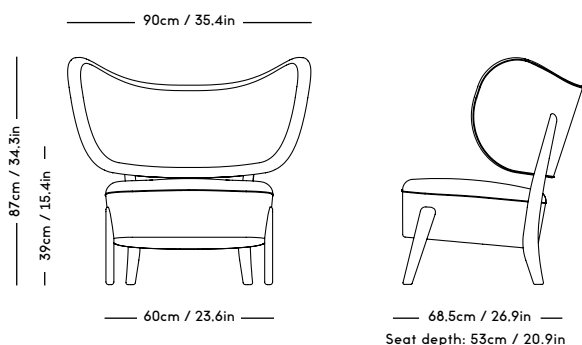

TMBO Lounge Chair

Magnus Læssøe Stephensen, 1935

PRICE GROUP	PRODUCT / VARIANT	LEGS	LEADTIME	PRICE EX. VAT (EUR)
1	ROMO / Linara, KVADRAT / Remix	Natural Oiled Oak Dark Oiled Oak	8–10 Weeks	2450
2	KVADRAT / Hallingdal & Fiord	Natural Oiled Oak Dark Oiled Oak	8–10 Weeks	2600
3	KVADRAT / Vidar	Natural Oiled Oak Dark Oiled Oak	8–10 Weeks	2845
4	DAW / Mohair & McNutt	Natural Oiled Oak Dark Oiled Oak	8–10 Weeks	2950
5	BUTE / Storr, DEDAR / Linear	Natural Oiled Oak Dark Oiled Oak	8–10 Weeks	3150
6	JENNIFER SHORTO / Kongaline & Seafoam, DEDAR / Artemidor	Natural Oiled Oak Dark Oiled Oak	8–10 Weeks	3400
Sheepskin	Moonlight, Sahara	Natural Oiled Oak Dark Oiled Oak	8–10 Weeks	3550
COM & COL	Customers own material textile / leather	Natural Oiled Oak Dark Oiled Oak	8–10 Weeks	2600
Customized legs	Walnut, Black stained oak	Natural Oiled or Varnish	8–10 Weeks	140

Material: Wood frame and legs, Felt gliders, Foam (HR),
Wadding (polyester) and upholstery (fabric/leather/sheepskin).

COM/COL usage (based on fabric width of 140,
and solid color/random matching): 4m / 6m²