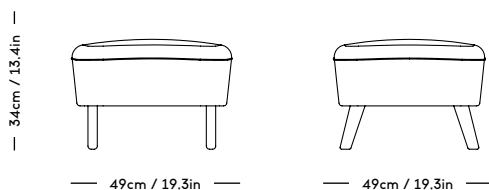

TMBO Pouff

Mazo x Magnus Læssøe Stephensen, 2020

PRICE GROUP	PRODUCT / VARIANT	LEGS	LEADTIME	PRICE EX. VAT (EUR)
1	ROMO / Linara, KVADRAT / Remix	Natural Oiled Oak Dark Oiled Oak	8–10 Weeks	1225
2	KVADRAT / Hallingdal & Fiord	Natural Oiled Oak Dark Oiled Oak	8–10 Weeks	1450
3	KVADRAT / Vidar	Natural Oiled Oak Dark Oiled Oak	8–10 Weeks	1475
4	DAW / Mohair & Mcnutt	Natural Oiled Oak Dark Oiled Oak	8–10 Weeks	1525
5	BUTE / Storr, DEDAR / Linear	Natural Oiled Oak Dark Oiled Oak	8–10 Weeks	1550
6	JENNIFER SHORTO / Kongaline & Seafoam, DEDAR / Artemidor	Natural Oiled Oak Dark Oiled Oak	8–10 Weeks	1675
Sheepskin	Moonlight, Sahara	Natural Oiled Oak Dark Oiled Oak	8–10 Weeks	1700
COM & COL	Customers own material textile / leather	Natural Oiled Oak Dark Oiled Oak	8–10 Weeks	1450
Customized legs	Walnut, Black stained oak	Natural Oiled or Varnish	8–10 Weeks	140

Material: Wood frame and legs, Felt gliders, Foam (HR),
Wadding (polyester) and upholstery (fabric/leather/sheepskin).

COM/COL usage (based on fabric width of 140,
and solid color/random matching): 2m / 3m2