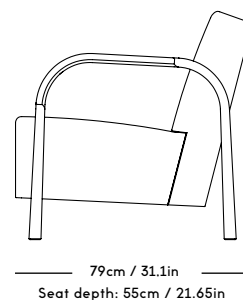

ARCH Upholstered Sofa 3 Seater

Mazo x Magnus Læssøe Stephensen, 2020

PRICE GROUP	PRODUCT / VARIANT	LEGS	LEADTIME	PRICE EX. VAT (EUR)
1	ROMO / Linara, KVADRAT / Remix	Natural Oiled Oak, Dark Oiled Oak, Black Stained Oak	8–10 Weeks	3350
2	KVADRAT / Hallingdal & Fiord	Natural Oiled Oak, Dark Oiled Oak, Black Stained Oak	8–10 Weeks	3675
3	KVADRAT / Vidar	Natural Oiled Oak, Dark Oiled Oak, Black Stained Oak	8–10 Weeks	3875
4	DAW / Mohair & Mcnutt	Natural Oiled Oak, Dark Oiled Oak, Black Stained Oak	8–10 Weeks	4350
5	BUTE / Storr, DEDAR / Linear	Natural Oiled Oak, Dark Oiled Oak, Black Stained Oak	8–10 Weeks	4925
6	JENNIFER SHORTO / Kongaline & Seafoam, DEDAR / Artemidor	Natural Oiled Oak, Dark Oiled Oak, Black Stained Oak	8–10 Weeks	5225
Sheepskin	Moonlight, Sahara	Natural Oiled Oak, Dark Oiled Oak, Black Stained Oak	8–10 Weeks	6150
COM & COL	Customers own material textile / leather	Natural Oiled Oak, Dark Oiled Oak, Black Stained Oak	8–10 Weeks	3675

Material: Wood frame and legs, Felt gliders, Foam (HR),
Wadding (polyester) and upholstery (fabric/sheepskin).

COM/COL usage (based on fabric width of 140, and solid
color/random matching): 8m / NOT DUABLE