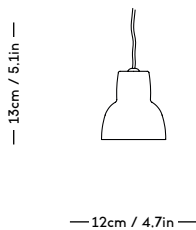

16PLUS Collection

Snorre Læssøe Stephensen, 1979

ITEM CODE	PRODUCT / VARIANT	MATERIAL	LEADTIME	COLLI	PRICE EX. VAT (EUR)
40140	Pendant lamp	Bonechina	In stock	4	130
40130	Pendant lamp w. hanger	OAK/ Bonechina	In stock	4	165
40120	Wall lamp	OAK/ Bonechina	In stock	4	195
40110	Wall lamp adjustable	OAK/ Bonechina	In stock	4	260
40100	Table lamp	OAK/ Bonechina	In stock	4	315
40200	Bulb, dimmable	OAK/ Bonechina	In stock	10	14