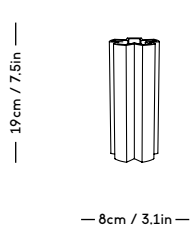

KYO Collection

Snorre Læssøe Stephensen, 1962

ITEM CODE	PRODUCT / VARIANT	MATERIAL	LEADTIME	COLLI	PRICE EX. VAT (EUR)
30110	KYO Vase Star medium White	Glazed porcelain	In stock	4	42
30120	KYO Vase Star large White	Glazed porcelain	In stock	4	54
30111	KYO Vase Star medium Blue	Glazed porcelain	In stock	4	42
30121	KYO Vase Star large Blue	Glazed porcelain	In stock	4	54
30140	KYO Vase Medium / white	Glazed porcelain	In stock	4	108
30141	KYO Vase Medium / blue	Glazed porcelain	In stock	4	108
30150	KYO Vase Large / white	Glazed porcelain	In stock	4	132
30151	KYO Vase Large / blue	Glazed porcelain	In stock	4	132