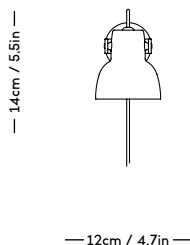

16PLUS Collection

Snorre Læssøe Stephensen, 1979

ITEM CODE	PRODUCT / VARIANT	MATERIAL	LEADTIME	COLLI	PRICE EX. VAT (EUR)
40140	Pendant lamp	Bonechina	In stock	4	130
40130	Pendant lamp w. hanger	OAK/ Bonechina	In stock	4	165
40120	Wall lamp	OAK/ Bonechina	In stock	4	195
40110	Wall lamp adjustable	OAK/ Bonechina	In stock	4	260
40100	Table lamp	OAK/ Bonechina	In stock	4	315
40200	Bulb, dimmable	OAK/ Bonechina	In stock	10	14