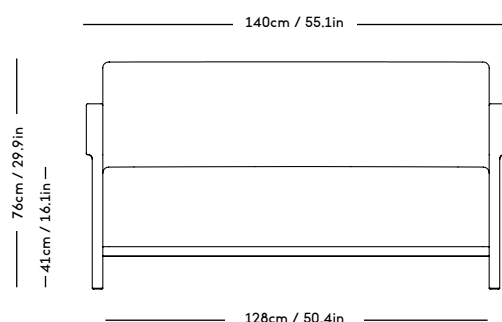

ARCH Upholstered Sofa 2 Seater

Mazo x Magnus Læssøe Stephensen, 2020

PRICE GROUP	PRODUCT / VARIANT	LEGS	LEADTIME	PRICE EX. VAT (EUR)
1	ROMO / Linara, KVADRAT / Remix	Natural Oiled Oak, Dark Oiled Oak, Black Stained Oak	8–10 Weeks	2850
2	KVADRAT / Hallingdal & Fiord	Natural Oiled Oak, Dark Oiled Oak, Black Stained Oak	8–10 Weeks	3175
3	KVADRAT / Vidar	Natural Oiled Oak, Dark Oiled Oak, Black Stained Oak	8–10 Weeks	3550
4	DAW / Mohair & Mcnutt	Natural Oiled Oak, Dark Oiled Oak, Black Stained Oak	8–10 Weeks	3775
5	BUTE / Storr, DEDAR / Linear	Natural Oiled Oak, Dark Oiled Oak, Black Stained Oak	8–10 Weeks	4225
6	JENNIFER SHORTO / Kongaline & Seafoam, DEDAR / Artemidor	Natural Oiled Oak, Dark Oiled Oak, Black Stained Oak	8–10 Weeks	4550
Sheepskin	Moonlight, Sahara	Natural Oiled Oak, Dark Oiled Oak, Black Stained Oak	8–10 Weeks	4875
COM & COL	Customers own material textile / leather	Natural Oiled Oak, Dark Oiled Oak, Black Stained Oak	8–10 Weeks	3175

Material: Wood frame and legs, Felt gliders, Foam (HR),
Wadding (polyester) and upholstery (fabric/sheepskin).

COM/COL usage (based on fabric width of 140, and solid
color/random matching): 6m / NOT DUABLE