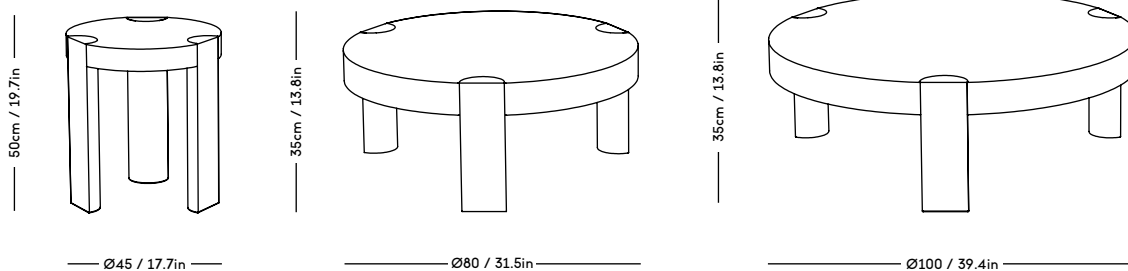

FER Table

Mazo, 2021

ITEM CODE	PRODUCT / VARIANT	MATERIAL	LEADTIME	PRICE EX. VAT (EUR)
60200	Coffee table Ø100 White	High gloss painted MDF and solid oak	In stock	1590
60201	Coffee table Ø80 White	High gloss painted MDF and solid oak	In stock	1225
60210	Side table Ø45 White	High gloss painted MDF and solid oak	In stock	615