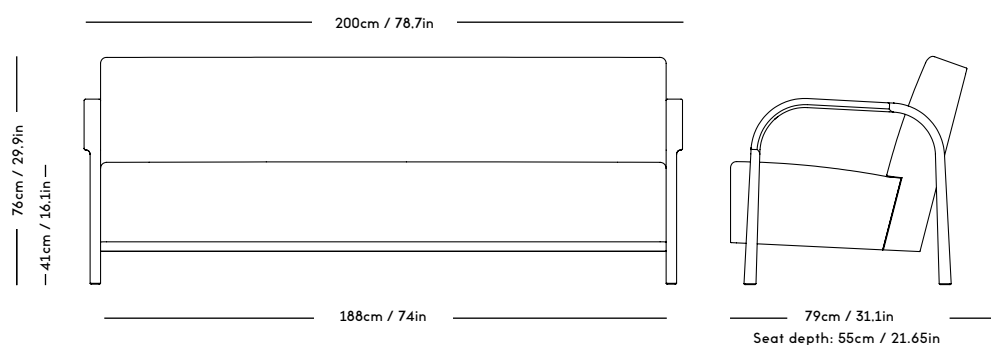

ARCH Upholstered Sofa 3 Seater - Standard textiles

Mazo x Magnus Læssøe Stephensen, 2020

ITEM CODE	PRODUCT / VARIANT	LEGS	LEADTIME	PRICE EX. VAT (EUR)
STARC3-VB24	KVADRAT / Vidar, 333	Black OAK	8–10 weeks	3795
STARC3-MO24	DAW / McNutt White	OAK	8–10 weeks	4195
STARC3-MB24	DAW / McNutt White	Black OAK	8–10 weeks	4195
STARC3-TSO24	NOBILIS / Taiga, Taupe - 10946-10	Smoked OAK	8–10 weeks	4645

Material: Wood frame and legs, Felt gliders, Foam (HR), Wadding (polyester) and upholstery (fabric / sheepskin).

COM/COL usage (based on fabric width of 140, and solid color / random matching): 8m / NOT DUABLE