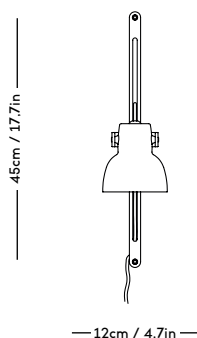

16PLUS Collection

Snorre Læssøe Stephensen, 1979

ITEM CODE	PRODUCT / VARIANT	MATERIAL	LEADTIME	COLLI	PRICE EX. VAT (EUR)
40140	Pendant lamp	Bonechina	In stock	4	115
40130	Pendant lamp w. hanger	OAK / Bonechina	In stock	4	150
40120	Wall lamp	OAK / Bonechina	In stock	4	180
40110	Wall lamp adjustable	OAK / Bonechina	In stock	4	235
40100	Table lamp	OAK / Bonechina	In stock	4	285
40200	Bulb, dimmable	OAK / Bonechina	In stock	10	12