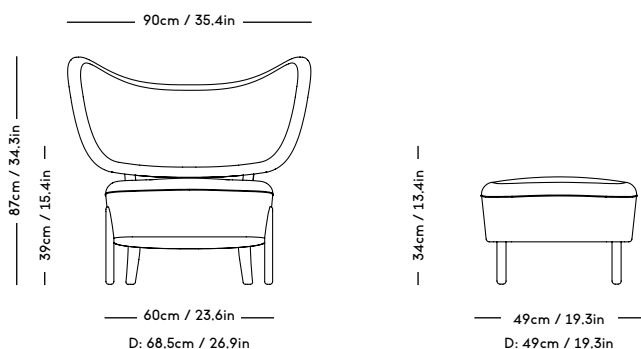

TMBO Lounge Chair & Pouff - Standard textiles

Magnus Læssøe Stephensen, 1935

ITEM CODE	PRODUCT / VARIANT	LEGS	LEADTIME	PRICE EX. VAT (EUR)
STTMBOB-V24	KVADRAT / Vidar, 333	Smoked OAK	8–10 weeks	3495
STTMBOB-T24	NOBILIS / Taiga, Taupe - 10946-10	Smoked OAK	8–10 weeks	3795
STTMBOB-SS24	SKANDILOCK / Sheepskin Sahara	OAK	8–10 weeks	4295
STTMBOB-SM24	SKANDILOCK / Sheepskin Moonlight	OAK	8–10 weeks	4295