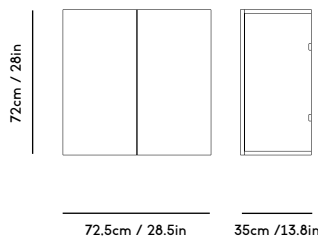

MOD CABINET

ALU SHELF 300