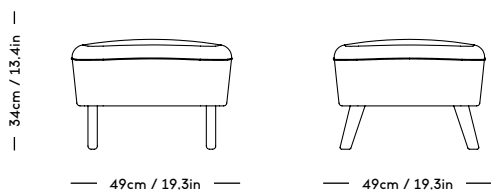

TMBO Pouff

Mazo x Magnus Læssøe Stephensen, 2020

PRICE GROUP	PRODUCT / VARIANT	LEGS	LEADTIME	PRICE EX. VAT (EUR)
1	ROMO / Linara, KVADRAT / Remix	Natural oiled oak, Dark oiled oak	8–10 weeks	800
2	KVADRAT / Hallingdal	Natural oiled oak, Dark oiled oak	8–10 weeks	890
3	KVADRAT / Vidar	Natural oiled oak, Dark oiled oak	8–10 weeks	920
4	DAW / McNutt, KVADRAT / Colline	Natural oiled oak, Dark oiled oak	8–10 weeks	995
5	BUTE / Storr, DAW / Grand Mohair, DEDAR / Tigerbeat, Karakorum, KVADRAT / Sisu	Natural oiled oak, Dark oiled oak	8–10 weeks	1050
6	JENNIFFER SHORTO / Seafoam	Natural oiled oak, Dark oiled oak	8–10 weeks	1095
7	DEDAR / Artemidor	Natural oiled oak, Dark oiled oak	8–10 weeks	1295
8	PIERRE FREY / Opio, Alexander	Natural oiled oak, Dark oiled oak	8–10 weeks	1495
Sheepskin	Moonlight, Sahara	Natural oiled oak, Dark oiled oak	8–10 weeks	1095
COM & COL	Customers own material textile / leather	Natural oiled oak, Dark oiled oak	8–10 weeks	890
Customized legs	Walnut, Black stained oak	Natural Oiled or Varnish	8–10 weeks	140

Material: Wood frame and legs, Felt gliders, Foam (HR), Wadding (polyester) and upholstery (fabric / leather / sheepskin).

COM/COL usage (based on fabric width of 140, and solid color / random matching): 2m / 3m2