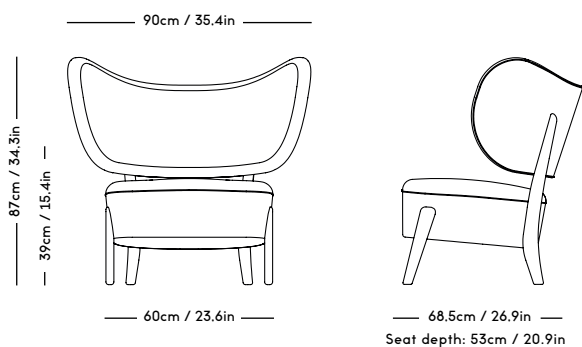

TMBO Lounge Chair - Standard textiles

Magnus Læssøe Stephensen, 1935

ITEM CODE	PRODUCT / VARIANT	LEGS	LEADTIME	PRICE EX. VAT (EUR)
STTMBO-V24	KVADRAT / Vidar, 333	Smoked OAK	8–10 weeks	2595
STTMBO-T24	NOBILIS / Taiga, Taupe - 10946-10	Smoked OAK	8–10 weeks	2875
STTMBO-SS24	SKANDILOCK / Sheepskin Sahara	OAK	8–10 weeks	3375
STTMBO-SM24	SKANDILOCK / Sheepskin Moonlight	OAK	8–10 weeks	3375

Material: Wood frame and legs, Felt gliders, Foam (HR), Wadding (polyester) and upholstery (fabric / leather / sheepskin).

COM/COL usage (based on fabric width of 140, and solid color / random matching): 4m / 6m²