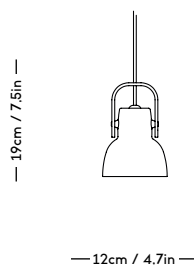

16PLUS Collection

Snorre Læssøe Stephensen, 1979

ITEM CODE	PRODUCT / VARIANT	MATERIAL	LEADTIME	COLLI	PRICE EX. VAT (EUR)
40140	Pendant lamp	Bonechina	In stock	4	115
40130	Pendant lamp w. hanger	OAK / Bonechina	In stock	4	150
40120	Wall lamp	OAK / Bonechina	In stock	4	180
40110	Wall lamp adjustable	OAK / Bonechina	In stock	4	235
40100	Table lamp	OAK / Bonechina	In stock	4	285
40200	Bulb, dimmable	OAK / Bonechina	In stock	10	12