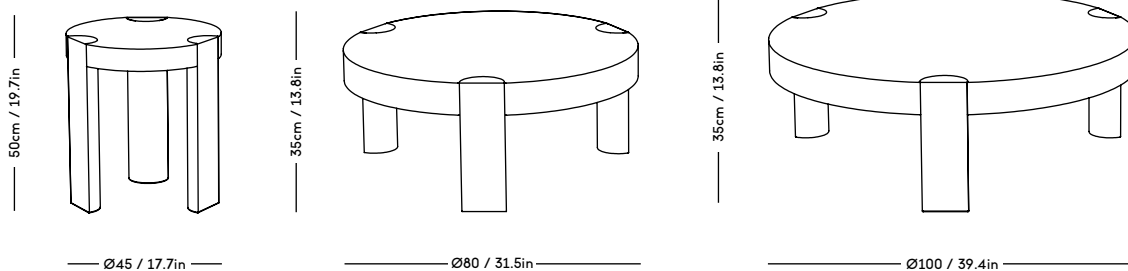

FER Table

Magnus Sangild, 2021

ITEM CODE	PRODUCT / VARIANT	MATERIAL	LEADTIME	PRICE EX. VAT (EUR)
60200	Coffee table Ø100 White	High gloss painted MDF and solid oak	In stock	1400
60201	Coffee table Ø80 White	High gloss painted MDF and solid oak	In stock	1075
60210	Side table Ø45 White	High gloss painted MDF and solid oak	In stock	550