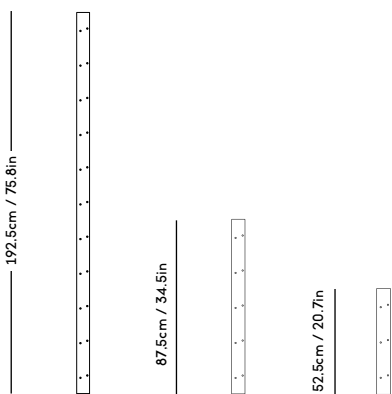

MOD Shelving System

Magnus Sangild, 2023

ITEM CODE	PRODUCT / VARIANT	MATERIAL	LEADTIME	PRICE EX. VAT (EUR)
70110	MOD Rail 1925	Solid oak wood	In stock	240
70120	MOD Rail 875	Solid oak wood	In stock	165
70130	MOD Rail 525	Solid oak wood	In stock	150
70200	MOD Shelf Alu W730 x D300	Aluminium	In stock	235
70210	MOD Shelf Alu W730 x D200	Aluminium	In stock	220
70220	MOD Magazine Shelf Alu W730 x D300	Aluminium	In stock	330
70230	MOD DESK Alu W730 x D600	Aluminium	In stock	540
70300	MOD Shelf OAK W730 x D300	Oak veneered plywood	In stock	235
70400	MOD Cabinet	Oak veneered plywood	In stock	1075

MOD RAIL 1925, 875, 525