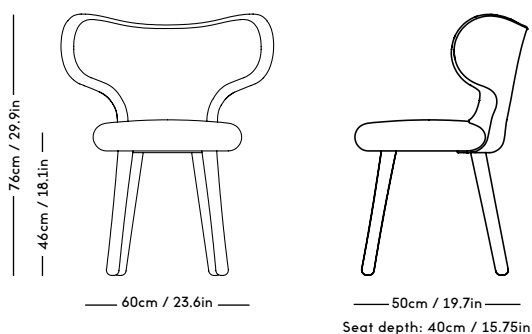

WNG Chair

Magnus Læssøe Stephensen, 1937

PRICE GROUP	PRODUCT / VARIANT	LEGS	LEADTIME	PRICE EX. VAT (EUR)
1	KVADRAT / Remix	Natural oiled oak	8–10 weeks	775
2	KVADRAT / Hallingdal	Natural oiled oak	8–10 weeks	925
3	KVADRAT / Vidar, Fiord	Natural oiled oak	8–10 weeks	975
4	DAW / Mcnutt, KVADRAT / Colline	Natural oiled oak	8–10 weeks	1050
5	BUTE / Storr, DEDAR / Karakorum, KVADRAT / Sisu	Natural oiled oak	8–10 weeks	1075
6	JENNIFFER SHORTO / Seafoam	Natural oiled oak	8–10 weeks	1200
7	DEDAR / Artemidor	Natural oiled oak	8–10 weeks	1400
8	PIERRE FREY / Opio, Alexander	Natural oiled oak	8–10 weeks	1625
Sheepskin	Moonlight, Sahara	Natural oiled oak	8–10 weeks	1250
COM & COL	Customers own material textile / leather	Natural oiled oak	8–10 weeks	925
Customized legs	Walnut, Black stained oak	Natural oiled or Varnish	8–10 weeks	140

Material: Wood frame and legs, Felt gliders, Foam (HR), Wadding (polyester) and upholstery (fabric / leather / sheepskin).

COM/COL usage (based on fabric width of 140, and solid color/random matching): 2m / 3m2