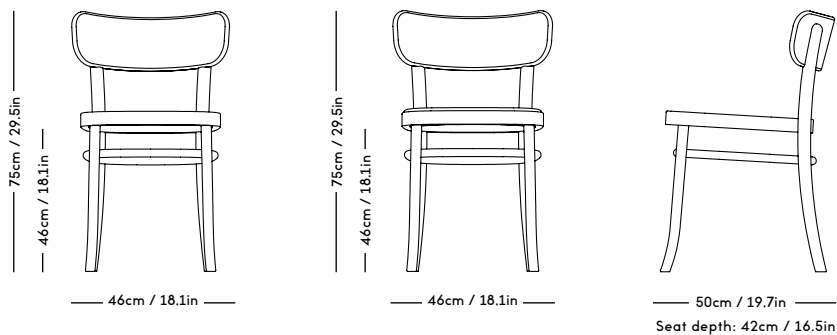

MZO Chair

Magnus Læssøe Stephensen, 1931

ITEM CODE	PRODUCT / VARIANT	MATERIAL	LEADTIME	PRICE EX. VAT (EUR)
10101	MZO Chair Black Stained	Beech / stain	In stock	350
10102	MZO Chair Royal Blue	Beech / stain	In stock	350
10124	MZO Chair w. Upholstery: KVADRAT / Remix	Beech / stain / textile	In stock	425