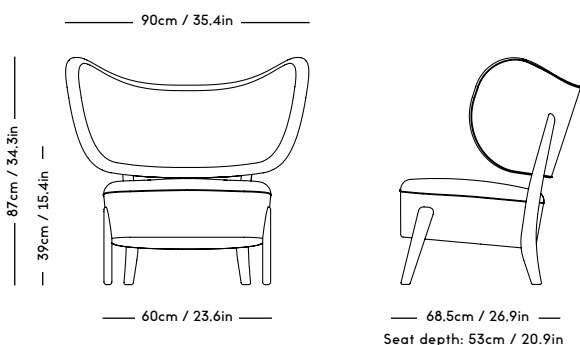

TMBO Lounge Chair

Magnus Læssøe Stephensen, 1935

PRICE GROUP	PRODUCT / VARIANT	LEGS	LEADTIME	PRICE EX. VAT (EUR)
1	ROMO / Linara, KVADRAT / Remix	Natural oiled oak, Dark oiled oak	8–10 weeks	2195
2	KVADRAT / Hallingdal	Natural oiled oak, Dark oiled oak	8–10 weeks	2395
3	KVADRAT / Vidar	Natural oiled oak, Dark oiled oak	8–10 weeks	2595
4	DAW / McNutt, KVADRAT / Colline	Natural oiled oak, Dark oiled oak	8–10 weeks	2695
5	BUTE / Storr, DAW / Grand Mohair, DEDAR / Tigerbeat, Karakorum, KVADRAT / Sisu	Natural oiled oak, Dark oiled oak	8–10 weeks	2875
6	JENNIFFER SHORTO / Seafoam	Natural oiled oak, Dark oiled oak	8–10 weeks	3195
7	DEDAR / Artemidor	Natural oiled oak, Dark oiled oak	8–10 weeks	3595
8	PIERRE FREY / Opio, Alexander	Natural oiled oak, Dark oiled oak	8–10 weeks	3795
Sheepskin	Moonlight, Sahara	Natural oiled oak, Dark oiled oak	8–10 weeks	3375
COM & COL	Customers own material textile / leather	Natural oiled oak, Dark oiled oak	8–10 weeks	2375
Customized legs	Walnut, Black stained oak	Natural oiled or Varnish	8–10 weeks	140

Material: Wood frame and legs, Felt gliders, Foam (HR), Wadding (polyester) and upholstery (fabric / leather / sheepskin).

COM/COL usage (based on fabric width of 140, and solid color / random matching): 4m / 6m²