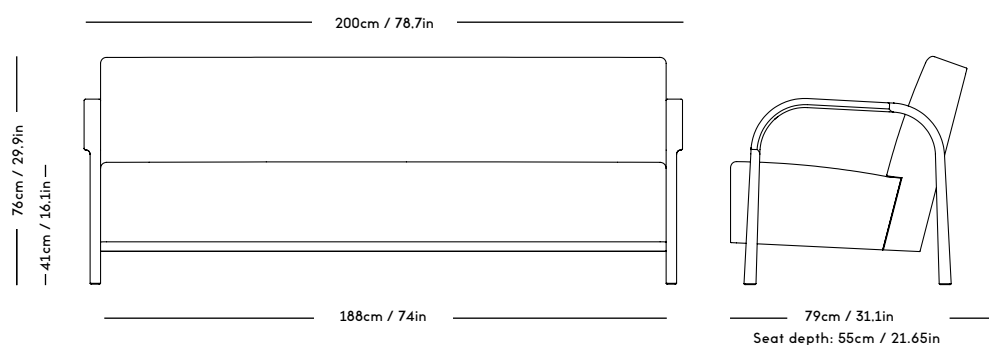

ARCH Upholstered Sofa 3 Seater

Mazo x Magnus Læssøe Stephensen, 2020

PRICE GROUP	PRODUCT / VARIANT	LEGS	LEADTIME	PRICE EX. VAT (EUR)
1	ROMO / Linara, KVADRAT / Remix	Natural oiled oak, Dark oiled oak, Black stained oak	8–10 weeks	3045
2	KVADRAT / Hallingdal	Natural oiled oak, Dark oiled oak, Black stained oak	8–10 weeks	3445
3	KVADRAT / Vidar	Natural oiled oak, Dark oiled oak, Black stained oak	8–10 weeks	3795
4	DAW / McNutt, KVADRAT / Colline	Natural oiled oak, Dark oiled oak, Black stained oak	8–10 weeks	4195
5	BUTE / Storr, DAW / Grand Mohair, DEDAR / Tigerbeat, Karakorum, KVADRAT / Sisu	Natural oiled oak, Dark oiled oak, Black stained oak	8–10 weeks	4645
6	JENNIFFER SHORTO / Seafoam	Natural oiled oak, Dark oiled oak, Black stained oak	8–10 weeks	4895
7	DEDAR / Artemidor	Natural oiled oak, Dark oiled oak, Black stained oak	8–10 weeks	6045
8	PIERRE FREY / Opio, Alexander	Natural oiled oak, Dark oiled oak, Black stained oak	8–10 weeks	6895
Sheepskin	Moonlight, Sahara	Natural oiled oak, Dark oiled oak, Black stained oak	8–10 weeks	6495
COM & COL	Customers own material textile / leather	Natural oiled oak, Dark oiled oak, Black stained oak	8–10 weeks	3445

Material: Wood frame and legs, Felt gliders, Foam (HR), Wadding (polyester) and upholstery (fabric / sheepskin).

COM/COL usage (based on fabric width of 140, and solid color / random matching): 8m / NOT DUABLE