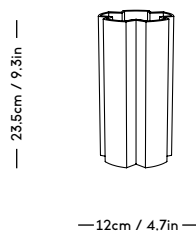

KYO Collection

Snorre Læssøe Stephensen, 1962

ITEM CODE	PRODUCT / VARIANT	MATERIAL	LEADTIME	COLLI	PRICE EX. VAT (EUR)
30110	KYO Vase Star medium White	Glazed porcelain	In stock	4	35
30120	KYO Vase Star large White	Glazed porcelain	In stock	4	45
30111	KYO Vase Star medium Blue	Glazed porcelain	In stock	4	35
30121	KYO Vase Star large Blue	Glazed porcelain	In stock	4	45
30140	KYO Vase Medium / white	Glazed porcelain	In stock	4	45
30141	KYO Vase Medium / blue	Glazed porcelain	In stock	4	90
30150	KYO Vase Large / white	Glazed porcelain	In stock	4	110
30151	KYO Vase Large / blue	Glazed porcelain	In stock	4	110