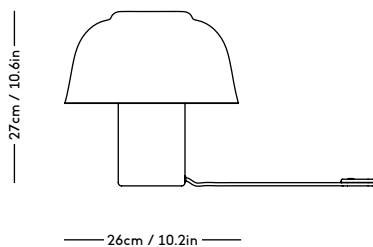

YUKI Lamp

Signe Hytte, 2021

ITEM CODE	PRODUCT / VARIANT	MATERIAL	LEADTIME	PRICE EX. VAT (EUR)
40170	Table lamp White	Mouth blown glass	In stock	215
40171	Table lamp Light blue	Mouth blown glass	In stock	215
40172	Table lamp Olive	Mouth blown glass	In stock	215