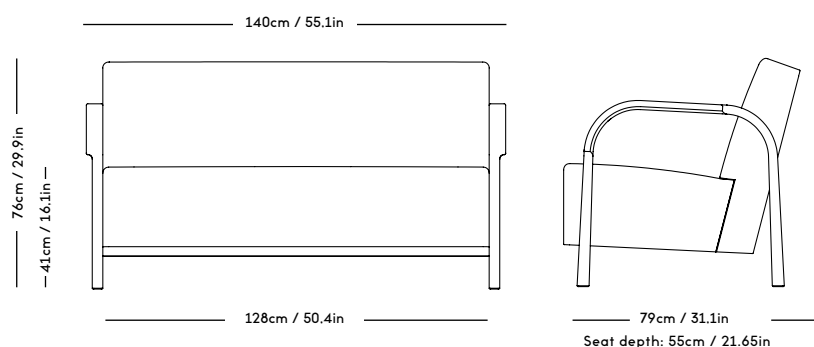

ARCH Upholstered Sofa 2 Seater

Mazo x Magnus Læssøe Stephensen, 2020

PRICE GROUP	PRODUCT / VARIANT	LEGS	LEADTIME	PRICE EX. VAT (EUR)
1	ROMO / Linara, KVADRAT / Remix	Natural oiled oak, Dark oiled oak, Black stained oak	8–10 weeks	2550
2	KVADRAT / Hallingdal	Natural oiled oak, Dark oiled oak, Black stained oak	8–10 weeks	2900
3	KVADRAT / Vidar	Natural oiled oak, Dark oiled oak, Black stained oak	8–10 weeks	3350
4	DAW / McNutt, KVADRAT / Colline	Natural oiled oak, Dark oiled oak, Black stained oak	8–10 weeks	3550
5	BUTE / Storr, DAW / Grand Mohair, DEDAR / Tigerbeat, Karakorum, KVADRAT / Sisu	Natural oiled oak, Dark oiled oak, Black stained oak	8–10 weeks	3900
6	JENNIFFER SHORTO / Seafoam	Natural oiled oak, Dark oiled oak, Black stained oak	8–10 weeks	4200
7	DEDAR / Artemidor	Natural oiled oak, Dark oiled oak, Black stained oak	8–10 weeks	4895
8	PIERRE FREY / Opio, Alexander	Natural oiled oak, Dark oiled oak, Black stained oak	8–10 weeks	5395
Sheepskin	Moonlight, Sahara	Natural oiled oak, Dark oiled oak, Black stained oak	8–10 weeks	5395
COM & COL	Customers own material textile / leather	Natural oiled oak, Dark oiled oak, Black stained oak	8–10 weeks	2900

Material: Wood frame and legs, Felt gliders, Foam (HR), Wadding (polyester) and upholstery (fabric / sheepskin).

COM/COL usage (based on fabric width of 140, and solid color / random matching): 6m / NOT DUABLE