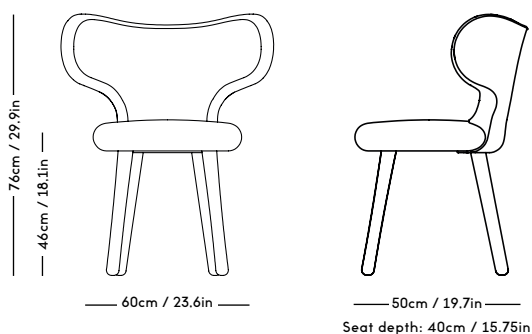

WNG Chair - Standard textiles

Magnus Læssøe Stephensen, 1937

ITEM CODE	PRODUCT / VARIANT	LEGS	LEADTIME	PRICE EX. VAT (EUR)
STWNG-V24	KVADRAT / Vidar, 333	Smoked OAK	8–10 weeks	975
STWNG-T24	NOBILIS / Taiga, Taupe - 10946-10	Smoked OAK	8–10 weeks	1075
STWNG-SM24	SKANDILOCK / Sheepskin, Moonlight	OAK	8–10 weeks	1250
STWNG-SS24	SKANDILOCK / Sheepskin Sahara	OAK	8–10 weeks	1250

Material: Wood frame and legs, Felt gliders, Foam (HR), Wadding (polyester) and upholstery (fabric / leather / sheepskin).

COM/COL usage (based on fabric width of 140, and solid color/random matching): 2m / 3m2