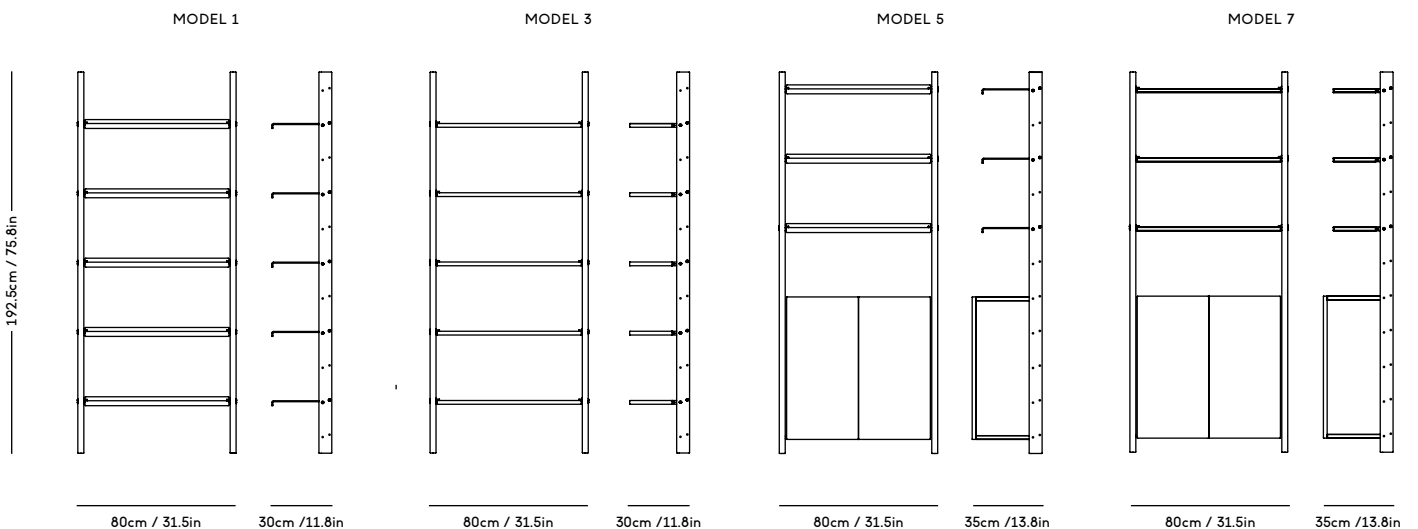

MOD Shelving System

Magnus Sangild, 2023

ITEM CODE	PRODUCT / VARIANT	MATERIAL	LEADTIME	PRICE EX. VAT (EUR)
MOD1	MOD Model 1, 2 x 1925 Rail + 5 x Alu shelves	Solid oak wood, aluminum and stainless steel	In stock	1505
MOD2	MOD Model 2, 1 x 1925 Rail + 5 x Alu shelves	Solid oak wood, aluminum and stainless steel	In stock	1290
MOD3	MOD Model 3, 2 x 1925 Rail + 5 x OAK shelves	Solid oak wood, oak veneered plywood and stainless steel	In stock	1505
MOD4	MOD Model 4, 1 x 1925 Rail + 5 x OAK shelves	Solid oak wood, oak veneered plywood and stainless steel	In stock	1290
MOD5	MOD Model 5, 2 x 1925 Rail + 3 x Alu shelves + Cabinet	Solid oak wood, oak veneered plywood, aluminium and stainless steel	In stock	2150
MOD6	MOD Model 6, 1 x 1925 Rail + 3 x Alu shelves + Cabinet	Solid oak wood, oak veneered plywood, aluminium and stainless steel	In stock	1935
MOD7	MOD Model 7, 2 x 1925 Rail + 3 x OAK shelves + Cabinet	Solid oak wood, oak veneered plywood and stainless steel	In stock	2150
MOD8	MOD Model 8, 1 x 1925 Rail + 3 x OAK shelves + Cabinet	Solid oak wood, oak veneered plywood and stainless steel	In stock	1935