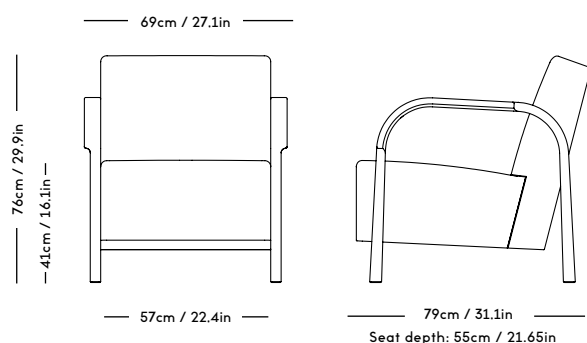

ARCH Upholstered Lounge Chair

Mazo x Magnus Læssøe Stephensen, 2020

PRICE GROUP	PRODUCT / VARIANT	LEGS	LEADTIME	PRICE EX. VAT (EUR)
1	ROMO / Linara, KVADRAT / Remix	Natural oiled oak, Dark oiled oak, Black stained oak	8–10 weeks	1795
2	KVADRAT / Hallingdal	Natural oiled oak, Dark oiled oak, Black stained oak	8–10 weeks	1995
3	KVADRAT / Vidar	Natural oiled oak, Dark oiled oak, Black stained oak	8–10 weeks	2145
4	DAW / McNutt, KVADRAT / Colline	Natural oiled oak, Dark oiled oak, Black stained oak	8–10 weeks	2395
5	BUTE / Storr, DAW / Grand Mohair, DEDAR / Tigerbeat, Karakorum, KVADRAT / Sisu	Natural oiled oak, Dark oiled oak, Black stained oak	8–10 weeks	2595
6	JENNIFFER SHORTO / Seafoam	Natural oiled oak, Dark oiled oak, Black stained oak	8–10 weeks	2795
7	DEDAR / Artemidor	Natural oiled oak, Dark oiled oak, Black stained oak	8–10 weeks	3245
8	PIERRE FREY / Opio, Alexander	Natural oiled oak, Dark oiled oak, Black stained oak	8–10 weeks	3775
Sheepskin	Moonlight, Sahara	Natural oiled oak, Dark oiled oak, Black stained oak	8–10 Weeks	2795
COM & COL	Customers own material textile / leather	Natural oiled oak, Dark oiled oak, Black stained oak	8–10 Weeks	1995

Material: Wood frame and legs, Felt gliders, Foam (HR), Wadding (polyester) and upholstery (fabric / leather / sheepskin).

COM/COL usage (based on fabric width of 140, and solid color/random matching): 3,5m / 6m2 (2 separate hides)