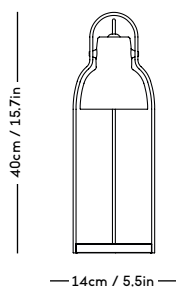

16PLUS Collection

Snorre Læssøe Stephensen, 1979

ITEM CODE	PRODUCT / VARIANT	MATERIAL	LEADTIME	COLLI	PRICE EX. VAT (EUR)
40140	Pendant lamp	Bonechina	In stock	4	115
40130	Pendant lamp w. hanger	OAK / Bonechina	In stock	4	150
40120	Wall lamp	OAK / Bonechina	In stock	4	180
40110	Wall lamp adjustable	OAK / Bonechina	In stock	4	235
40100	Table lamp	OAK / Bonechina	In stock	4	285
40200	Bulb, dimmable	OAK / Bonechina	In stock	10	12