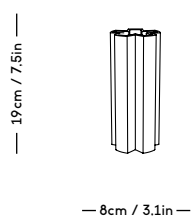

KYO Collection

Snorre Læssøe Stephensen, 1962

ITEM CODE	PRODUCT / VARIANT	MATERIAL	LEADTIME	COLLI	PRICE EX. VAT (EUR)
30110	KYO Vase Star medium White	Glazed porcelain	In stock	4	35
30120	KYO Vase Star large White	Glazed porcelain	In stock	4	45
30111	KYO Vase Star medium Blue	Glazed porcelain	In stock	4	35
30121	KYO Vase Star large Blue	Glazed porcelain	In stock	4	45
30140	KYO Vase Medium / white	Glazed porcelain	In stock	4	45
30141	KYO Vase Medium / blue	Glazed porcelain	In stock	4	90
30150	KYO Vase Large / white	Glazed porcelain	In stock	4	110
30151	KYO Vase Large / blue	Glazed porcelain	In stock	4	110