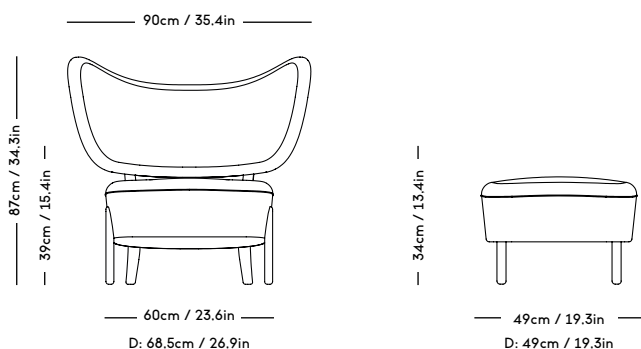

TMBO Lounge Chair & Pouff

Magnus Læssøe Stephensen, 1935

PRICE GROUP	PRODUCT / VARIANT	LEGS	LEADTIME	PRICE EX. VAT (EUR)
1	ROMO / Linara, KVADRAT / Remix	Natural oiled oak, Dark oiled oak	8–10 weeks	2895
2	KVADRAT / Hallingdal	Natural oiled oak, Dark oiled oak	8–10 weeks	3295
3	KVADRAT / Vidar	Natural oiled oak, Dark oiled oak	8–10 weeks	3495
4	DAW / McNutt, KVADRAT / Colline	Natural oiled oak, Dark oiled oak	8–10 weeks	3595
5	BUTE / Storr, DAW / Grand Mohair, DEDAR / Tigerbeat, Karakorum, KVADRAT / Sisu	Natural oiled oak, Dark oiled oak	8–10 weeks	3795
6	JENNIFFER SHORTO / Seafoam	Natural oiled oak, Dark oiled oak	8–10 weeks	4095
7	DEDAR / Artemidor	Natural oiled oak, Dark oiled oak	8–10 weeks	4695
8	PIERRE FREY / Opio, Alexander	Natural oiled oak, Dark oiled oak	8–10 weeks	5095
Sheepskin	Moonlight, Sahara	Natural oiled oak, Dark oiled oak	8–10 weeks	4295
COM & COL	Customers own material textile / leather	Natural oiled oak, Dark oiled oak	8–10 weeks	3295
Customized legs	Walnut, Black stained oak	Natural oiled or Varnish	8–10 weeks	205