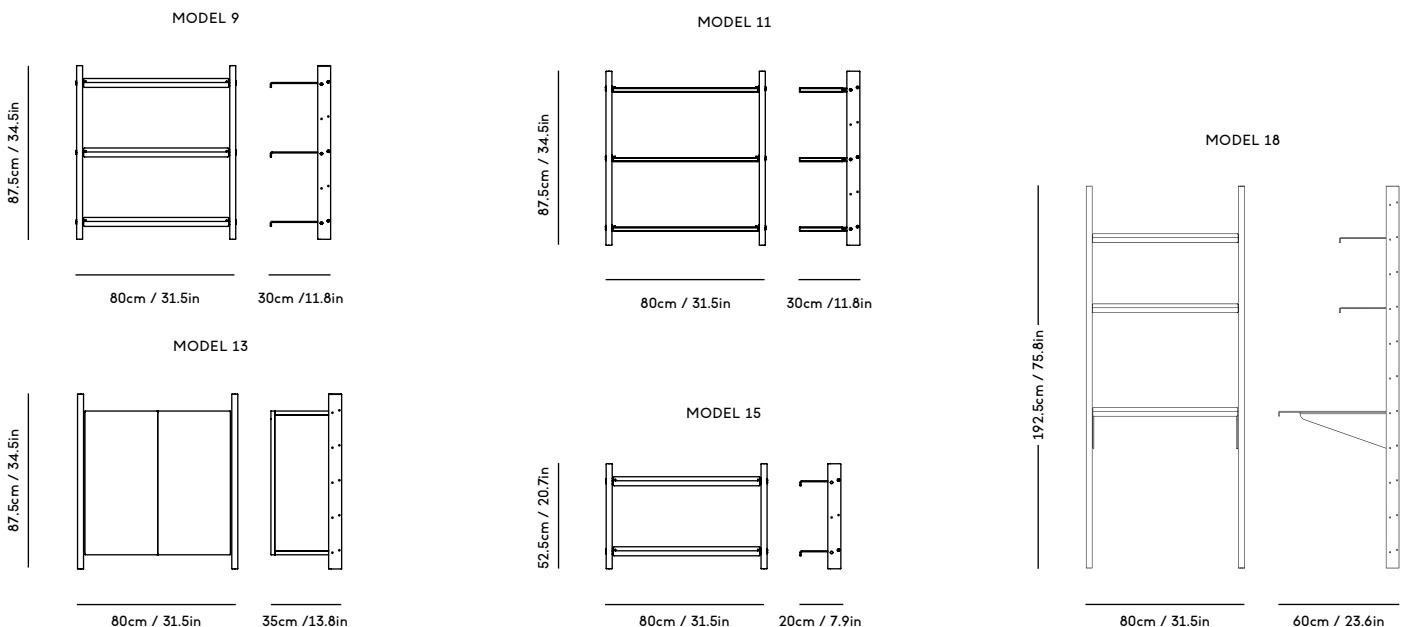

MOD Shelving System

Magnus Sangild, 2023

ITEM CODE	PRODUCT / VARIANT	MATERIAL	LEADTIME	PRICE EX. VAT (EUR)
MOD9	MOD Model 9, 2 x 875 Rail + 3 x Alu shelves	Solid oak wood, aluminum and stainless steel	In stock	920
MOD10	MOD Model 10, 1 x 875 Rail + 3 x Alu shelves	Solid oak wood, aluminum and stainless steel	In stock	810
MOD11	MOD Model 11, 2 x 875 Rail + 3 x OAK shelves	Solid oak wood, oak veneered plywood and stainless steel	In stock	920
MOD12	MOD Model 12, 1 x 875 Rail + 3 x OAK shelves	Solid oak wood, oak veneered plywood and stainless steel	In stock	810
MOD13	MOD Model 13, 2 x 875 Rail + Cabinet	Solid oak wood, oak veneered plywood and stainless steel	In stock	1395
MOD14	MOD Model 14, 1 x 875 Rail + Cabinet	Solid oak wood, oak veneered plywood and stainless steel	In stock	1185
MOD15	MOD Model 15, 2 x 525 Rail + 2 x Alu shelves	Solid oak wood, aluminum and stainless steel	In stock	650
MOD16	MOD Model 16, 1 x 525 Rail + 2 x Alu shelves	Solid oak wood, aluminum and stainless steel	In stock	540
MOD18	MOD model 18, 2 x 1925 Rail + 2 x Alu shelves + Desk in Alu	Solid oak wood, aluminum and stainless steel	In stock	1550