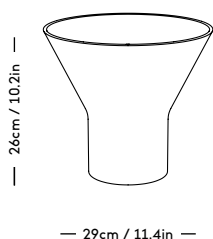

KYO Collection

Snorre Læssøe Stephensen, 1962

ITEM CODE	PRODUCT / VARIANT	MATERIAL	LEADTIME	COLLI	PRICE EX. VAT (EUR)
30110	KYO Vase Star medium White	Glazed porcelain	In stock	4	35
30120	KYO Vase Star large White	Glazed porcelain	In stock	4	45
30111	KYO Vase Star medium Blue	Glazed porcelain	In stock	4	35
30121	KYO Vase Star large Blue	Glazed porcelain	In stock	4	45
30140	KYO Vase Medium / white	Glazed porcelain	In stock	4	45
30141	KYO Vase Medium / blue	Glazed porcelain	In stock	4	90
30150	KYO Vase Large / white	Glazed porcelain	In stock	4	110
30151	KYO Vase Large / blue	Glazed porcelain	In stock	4	110