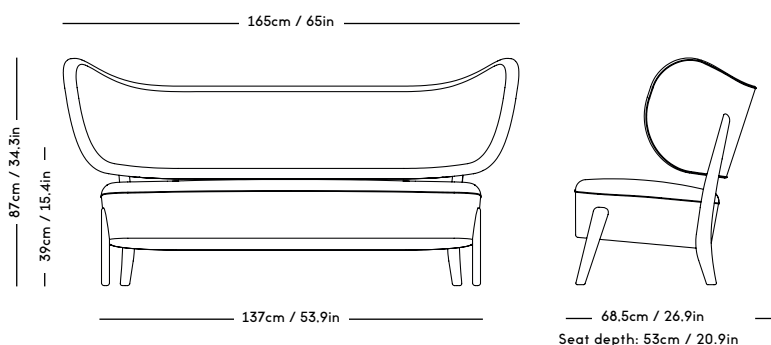

TMBO Sofa

Magnus Læssøe Stephensen, 1935

PRICE GROUP	PRODUCT / VARIANT	LEGS	LEADTIME	PRICE EX. VAT (EUR)
1	ROMO / Linara, KVADRAT / Remix	Natural oiled oak, Dark oiled oak	8–10 weeks	2995
2	KVADRAT / Hallingdal	Natural oiled oak, Dark oiled oak	8–10 weeks	3295
3	KVADRAT / Vidar	Natural oiled oak, Dark oiled oak	8–10 weeks	3495
4	DAW / McNutt, KVADRAT / Colline	Natural oiled oak, Dark oiled oak	8–10 weeks	3795
5	BUTE / Storr, DAW / Grand Mohair, DEDAR / Tigerbeat, Karakorum, KVADRAT / Sisu	Natural oiled oak, Dark oiled oak	8–10 weeks	4095
6	JENNIFFER SHORTO / Seafoam	Natural oiled oak, Dark oiled oak	8–10 weeks	4695
7	DEDAR / Artemidor	Natural oiled oak, Dark oiled oak	8–10 weeks	4995
8	PIERRE FREY / Opio, Alexander	Natural oiled oak, Dark oiled oak	8–10 weeks	5395
Sheepskin	Moonlight, Sahara	Natural oiled oak, Dark oiled oak	8–10 weeks	4895
COM & COL	Customers own material textile / leather	Natural oiled oak, Dark oiled oak	8–10 weeks	3295
Customized legs	Walnut, Black stained oak	Natural Oiled or Varnish	8–10 weeks	140

Material: Wood frame and legs, Felt gliders, Foam (HR), Wadding (polyester) and upholstery (fabric/sheepskin).

COM/COL usage (based on fabric width of 140, and solid color/random matching): 7m/NOT DUABLE