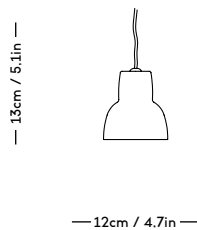

16PLUS Collection

Snorre Læssøe Stephensen, 1979

ITEM CODE	PRODUCT / VARIANT	MATERIAL	LEADTIME	COLLI	PRICE EX. VAT (EUR)
40140	Pendant lamp	Bonechina	In stock	4	115
40130	Pendant lamp w. hanger	OAK / Bonechina	In stock	4	150
40120	Wall lamp	OAK / Bonechina	In stock	4	180
40110	Wall lamp adjustable	OAK / Bonechina	In stock	4	235
40100	Table lamp	OAK / Bonechina	In stock	4	285
40200	Bulb, dimmable	OAK / Bonechina	In stock	10	12