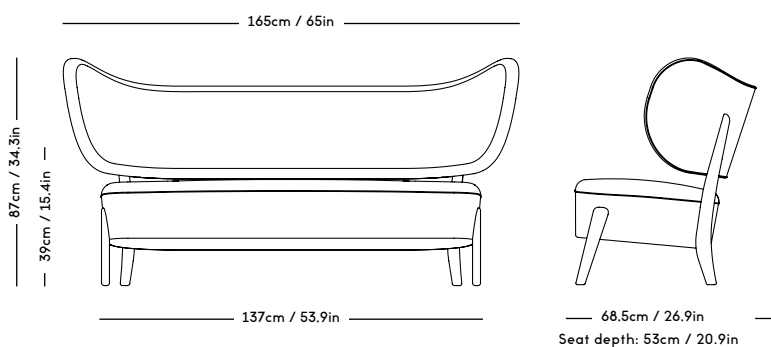

TMBO Sofa - Standard textiles

Magnus Læssøe Stephensen, 1935

ITEM CODE	PRODUCT / VARIANT	LEGS	LEADTIME	PRICE EX. VAT (EUR)
STTMBOS-V24	KVADRAT / Vidar, 333	Smoked OAK	8–10 weeks	3495
STTMBOS-T24	NOBILIS / Taiga, Taupe - 10946-10	Smoked OAK	8–10 weeks	3850
STTMBOS-SS24	SKANDILOCK / Sheepskin Sahara	OAK	8–10 weeks	4895
STTMBOS-SM24	SKANDILOCK / Sheepskin Moonlight	OAK	8–10 weeks	4895

Material: Wood frame and legs, Felt gliders, Foam (HR), Wadding (polyester) and upholstery (fabric/sheepskin).

COM/COL usage (based on fabric width of 140, and solid color/random matching): 7m/NOT DUABLE