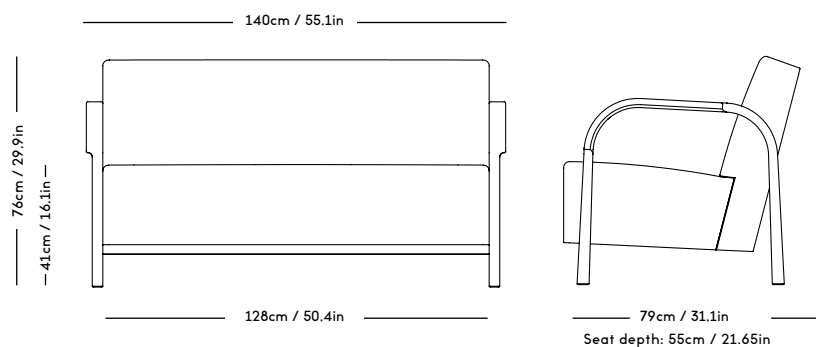

ARCH Upholstered Sofa 2 Seater - Standard textiles

Mazo x Magnus Læssøe Stephensen, 2020

ITEM CODE	PRODUCT / VARIANT	LEGS	LEADTIME	PRICE EX. VAT (EUR)
STARC2-VB24	KVADRAT / Vidar, 333	Black OAK	8–10 weeks	3350
STARC2-MO24	DAW / McNutt White	OAK	8–10 weeks	3550
STARC2-MB24	DAW / McNutt White	Black OAK	8–10 weeks	3550
STARC2-TSO24	NOBILIS / Taiga Taupe - 10946-10	Smoked OAK	8–10 weeks	3900

Material: Wood frame and legs, Felt gliders, Foam (HR), Wadding (polyester) and upholstery (fabric / sheepskin).

COM/COL usage (based on fabric width of 140, and solid color / random matching): 6m / NOT DUABLE