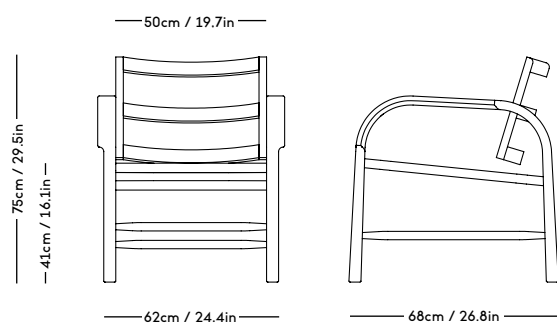

ARCH Lounge Chair

Magnus Læssøe Stephensen, 1932

ITEM CODE	PRODUCT / VARIANT	MATERIAL	LEADTIME	PRICE EX. VAT (EUR)
80100	ARCH Lounge Chair Natural Oiled	Solid oak & Paper cord	In stock	1650
80101	ARCH Lounge Chair Ruby Red	Solid oak & Paper cord	In stock	1650
80102	ARCH Lounge Chair Auberge Brown	Solid oak & Paper cord	In stock	1650