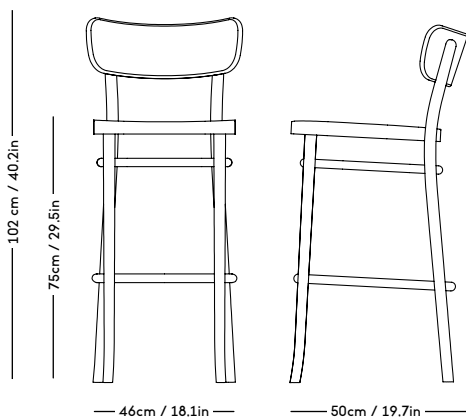

MZO Bar Stool

Magnus Læssøe Stephensen, 1931

ITEM CODE	PRODUCT / VARIANT	MATERIAL	LEADTIME	PRICE EX. VAT (EUR)
10101BAR	MZO Bar Stool Black Stained	Beech / stain	In stock	425
10124BAR	MZO Bar Stool w. Upholstery: KVADRAT / Remix	Beech / stain / textile	In stock	475