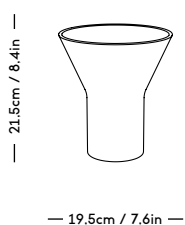

KYO Collection

Snorre Læssøe Stephensen, 1962

ITEM CODE	PRODUCT / VARIANT	MATERIAL	LEADTIME	COLLI	PRICE EX. VAT (EUR)
30110	KYO Vase Star medium White	Glazed porcelain	In stock	4	35
30120	KYO Vase Star large White	Glazed porcelain	In stock	4	45
30111	KYO Vase Star medium Blue	Glazed porcelain	In stock	4	35
30121	KYO Vase Star large Blue	Glazed porcelain	In stock	4	45
30140	KYO Vase Medium / white	Glazed porcelain	In stock	4	45
30141	KYO Vase Medium / blue	Glazed porcelain	In stock	4	90
30150	KYO Vase Large / white	Glazed porcelain	In stock	4	110
30151	KYO Vase Large / blue	Glazed porcelain	In stock	4	110