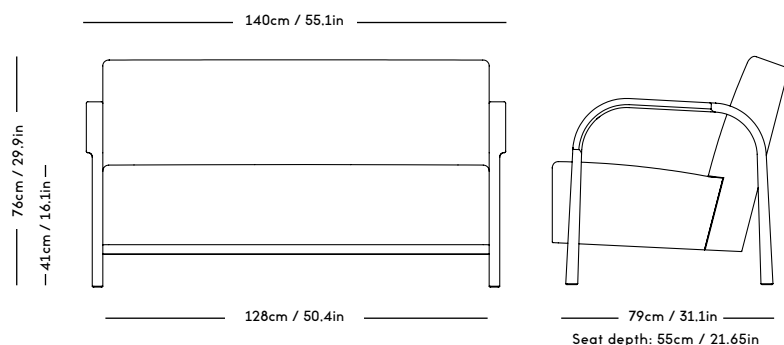

ARCH Upholstered Sofa 2 Seater

Mazo x Magnus Læssøe Stephensen, 2020

PRICE GROUP	PRODUCT / VARIANT	LEGS	LEADTIME	PRICE EX. VAT (EUR)	PRICE INCL. VAT (NOK/SEK)
1	ROMO / Linara, KVADRAT / Remix	Natural oiled oak, Dark oiled oak, Black stained oak	8–10 weeks	2550	36340
2	KVADRAT / Hallingdal	Natural oiled oak, Dark oiled oak, Black stained oak	8–10 weeks	2900	41325
3	KVADRAT / Vidar	Natural oiled oak, Dark oiled oak, Black stained oak	8–10 weeks	3350	47740
4	DAW / Mcnutt, KVADRAT / Colline	Natural oiled oak, Dark oiled oak, Black stained oak	8–10 weeks	3550	50590
5	BUTE / Storr, DAW / Grand Mohair, DEDAR / Tigerbeat, Karakorum, KVADRAT / Sisu	Natural oiled oak, Dark oiled oak, Black stained oak	8–10 weeks	3900	55575
6	JENNIFFER SHORTO / Seafoam	Natural oiled oak, Dark oiled oak, Black stained oak	8–10 weeks	4200	59850
7	DEDAR / Artemidor	Natural oiled oak, Dark oiled oak, Black stained oak	8–10 weeks	4895	69755
8	PIERRE FREY / Opio, Alexander	Natural oiled oak, Dark oiled oak, Black stained oak	8–10 weeks	5395	76880
Sheepskin	Moonlight, Sahara	Natural oiled oak, Dark oiled oak, Black stained oak	8–10 weeks	5395	76880
COM & COL	Customers own material textile / leather	Natural oiled oak, Dark oiled oak, Black stained oak	8–10 weeks	2900	41325

Material: Wood frame and legs, Felt gliders, Foam (HR), Wadding (polyester) and upholstery (fabric / sheepskin).

COM/COL usage (based on fabric width of 140, and solid color / random matching): 6m / NOT DUABLE