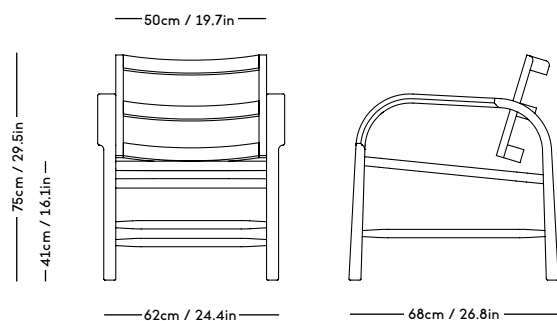

ARCH Lounge Chair

Magnus Læssøe Stephensen, 1932

ITEM CODE	PRODUCT / VARIANT	MATERIAL	LEADTIME	PRICE EX. VAT (EUR)	PRICE INCL. VAT (NOK/SEK)
80100	ARCH Lounge Chair Natural Oiled	Solid oak & Paper cord	In stock	1650	23525
80101	ARCH Lounge Chair Ruby Red	Solid oak & Paper cord	In stock	1650	23525
80102	ARCH Lounge Chair Auberge Brown	Solid oak & Paper cord	In stock	1650	23525