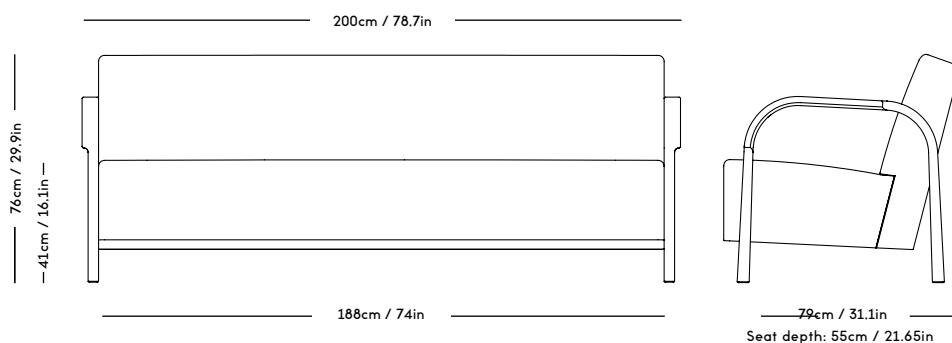

ARCH Upholstered Sofa 3 Seater

Mazo x Magnus Læssøe Stephensen, 2020

PRICE GROUP	PRODUCT / VARIANT	LEGS	LEADTIME	PRICE EX. VAT (EUR)	PRICE INCL. VAT (NOK/SEK)
1	ROMO / Linara, KVADRAT / Remix	Natural oiled oak, Dark oiled oak, Black stained oak	8–10 weeks	3045	43395
2	KVADRAT / Hallingdal	Natural oiled oak, Dark oiled oak, Black stained oak	8–10 weeks	3445	49095
3	KVADRAT / Vidar	Natural oiled oak, Dark oiled oak, Black stained oak	8–10 weeks	3795	54080
4	DAW / Mcnutt, KVADRAT / Colline	Natural oiled oak, Dark oiled oak, Black stained oak	8–10 weeks	4195	59780
5	BUTE / Storr, DAW / Grand Mohair, DEDAR / Tigerbeat, Karakorum, KVADRAT / Sisu	Natural oiled oak, Dark oiled oak, Black stained oak	8–10 weeks	4645	66195
6	JENNIFFER SHORTO / Seafoam	Natural oiled oak, Dark oiled oak, Black stained oak	8–10 weeks	4895	69755
7	DEDAR / Artemidor	Natural oiled oak, Dark oiled oak, Black stained oak	8–10 weeks	6045	86145
8	PIERRE FREY / Opio, Alexander	Natural oiled oak, Dark oiled oak, Black stained oak	8–10 weeks	6895	98255
Sheepskin	Moonlight, Sahara	Natural oiled oak, Dark oiled oak, Black stained oak	8–10 weeks	6495	92555
COM & COL	Customers own material textile / leather	Natural oiled oak, Dark oiled oak, Black stained oak	8–10 weeks	3445	49095

Material: Wood frame and legs, Felt gliders, Foam (HR), Wadding (polyester) and upholstery (fabric / sheepskin).

COM/COL usage (based on fabric width of 140, and solid color / random matching): 8m / NOT DUABLE