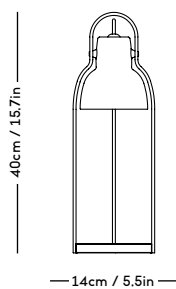

16PLUS Collection

Snorre Læssøe Stephensen, 1979

ITEM CODE	PRODUCT / VARIANT	MATERIAL	LEADTIME	COLLI	PRICE EX. VAT (EUR)	PRICE INCL. VAT (NOK/SEK)
40140	Pendant lamp	Bonechina	In stock	4	115	1640
40130	Pendant lamp w. hanger	OAK/ Bonechina	In stock	4	150	2140
40120	Wall lamp	OAK/ Bonechina	In stock	4	180	2565
40110	Wall lamp adjustable	OAK/ Bonechina	In stock	4	235	3350
40100	Table lamp	OAK/ Bonechina	In stock	4	285	4065
40200	Bulb, dimmable	OAK/ Bonechina	In stock	10	12	175