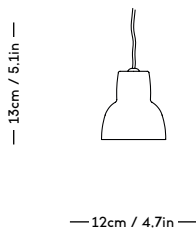

16PLUS Collection

Snorre Læssøe Stephensen, 1979

ITEM CODE	PRODUCT / VARIANT	MATERIAL	LEADTIME	COLLI	PRICE EX. VAT (EUR)	PRICE INCL. VAT (NOK/SEK)
40140	Pendant lamp	Bonechina	In stock	4	115	1640
40130	Pendant lamp w. hanger	OAK/ Bonechina	In stock	4	150	2140
40120	Wall lamp	OAK/ Bonechina	In stock	4	180	2565
40110	Wall lamp adjustable	OAK/ Bonechina	In stock	4	235	3350
40100	Table lamp	OAK/ Bonechina	In stock	4	285	4065
40200	Bulb, dimmable	OAK/ Bonechina	In stock	10	12	175