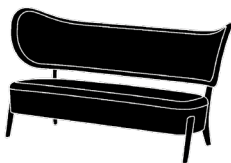

WNG Chair P. 5

DESIGN Magnus Læssøe Stephensen
YEAR 1937
PRICE from 925 EUR ex. VAT

TMBO Lounge Chair P. 6

DESIGN Magnus Læssøe Stephensen
YEAR 1935
PRICE from 2195 EUR ex. VAT

TMBO Pouff P. 7

DESIGN Mazo x Magnus Læssøe Stephensen
YEAR 2020
PRICE from 800 EUR ex. VAT

TMBO Lounge Chair & Pouff P. 8

DESIGN Magnus Læssøe Stephensen
YEAR 1935
PRICE from 2895 EUR ex. VAT

TMBO Sofa P. 9

DESIGN Magnus Læssøe Stephensen
YEAR 1935
PRICE from 2995 EUR ex. VAT

ARCH Lounge Chair P. 10