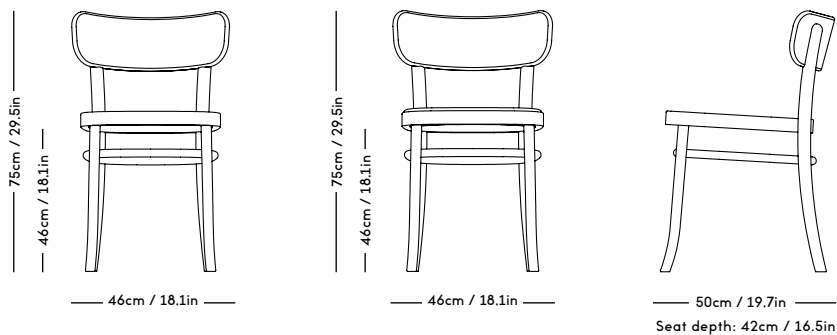

KYO Collection P. 18-19

DESIGN Snorre Læssøe Stephensen
YEAR 1962
PRICE from 25 EUR ex. VAT

MZO Chair

Magnus Læssøe Stephensen, 1931

ITEM CODE	PRODUCT / VARIANT	MATERIAL	LEADTIME	PRICE EX. VAT (EUR)	PRICE INCL. VAT (NOK/SEK)
10101	MZO Chair Black Stained	Beech / stain	In stock	350	4950
10102	MZO Chair Royal Blue	Beech / stain	In stock	350	4950
10124	MZO Chair w. Upholstery: KVADRAT / Remix	Beech / stain / textile	In stock	425	6050