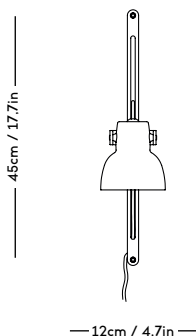

16PLUS Collection

Snorre Læssøe Stephensen, 1979

ITEM CODE	PRODUCT / VARIANT	MATERIAL	LEADTIME	COLLI	PRICE EX. VAT (EUR)	PRICE INCL. VAT (NOK/SEK)
40140	Pendant lamp	Bonechina	In stock	4	115	1640
40130	Pendant lamp w. hanger	OAK/ Bonechina	In stock	4	150	2140
40120	Wall lamp	OAK/ Bonechina	In stock	4	180	2565
40110	Wall lamp adjustable	OAK/ Bonechina	In stock	4	235	3350
40100	Table lamp	OAK/ Bonechina	In stock	4	285	4065
40200	Bulb, dimmable	OAK/ Bonechina	In stock	10	12	175