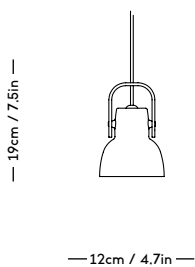

16PLUS Collection

Snorre Læssøe Stephensen, 1979

ITEM CODE	PRODUCT / VARIANT	MATERIAL	LEADTIME	COLLI	PRICE EX. VAT (EUR)	PRICE INCL. VAT (NOK/SEK)
40140	Pendant lamp	Bonechina	In stock	4	115	1640
40130	Pendant lamp w. hanger	OAK/ Bonechina	In stock	4	150	2140
40120	Wall lamp	OAK/ Bonechina	In stock	4	180	2565
40110	Wall lamp adjustable	OAK/ Bonechina	In stock	4	235	3350
40100	Table lamp	OAK/ Bonechina	In stock	4	285	4065
40200	Bulb, dimmable	OAK/ Bonechina	In stock	10	12	175