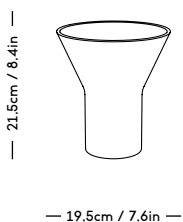

KYO Collection

Snorre Læssøe Stephensen, 1962

ITEM CODE	PRODUCT / VARIANT	MATERIAL	LEADTIME	COLLI	PRICE EX. VAT (EUR)	PRICE INCL. VAT (NOK/SEK)
30110	KYO Vase Star medium White	Glazed porcelain	In stock	4	35	499
30120	KYO Vase Star large White	Glazed porcelain	In stock	4	45	645
30111	KYO Vase Star medium Blue	Glazed porcelain	In stock	4	35	499
30121	KYO Vase Star large Blue	Glazed porcelain	In stock	4	45	645
30140	KYO Vase Medium / white	Glazed porcelain	In stock	4	90	1285
30141	KYO Vase Medium / blue	Glazed porcelain	In stock	4	90	1285
30150	KYO Vase Large / white	Glazed porcelain	In stock	4	110	1575
30151	KYO Vase Large / blue	Glazed porcelain	In stock	4	110	1575