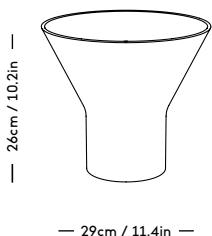

KYO Collection

Snorre Læssøe Stephensen, 1962

ITEM CODE	PRODUCT / VARIANT	MATERIAL	LEADTIME	COLLI	PRICE EX. VAT (EUR)	PRICE INCL. VAT (NOK/SEK)
30110	KYO Vase Star medium White	Glazed porcelain	In stock	4	35	499
30120	KYO Vase Star large White	Glazed porcelain	In stock	4	45	645
30111	KYO Vase Star medium Blue	Glazed porcelain	In stock	4	35	499
30121	KYO Vase Star large Blue	Glazed porcelain	In stock	4	45	645
30140	KYO Vase Medium / white	Glazed porcelain	In stock	4	90	1285
30141	KYO Vase Medium / blue	Glazed porcelain	In stock	4	90	1285
30150	KYO Vase Large / white	Glazed porcelain	In stock	4	110	1575
30151	KYO Vase Large / blue	Glazed porcelain	In stock	4	110	1575