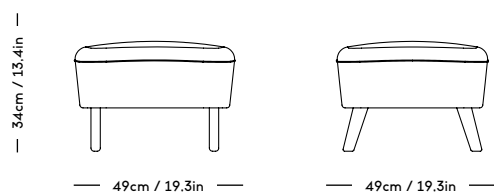

TMBO Pouff

Mazo x Magnus Læssøe Stephensen, 2020

PRICE GROUP	PRODUCT / VARIANT	LEGS	LEADTIME	PRICE EX. VAT (EUR)	PRICE INCL. VAT (NOK/SEK)
1	ROMO / Linara, KVADRAT / Remix	Natural oiled oak, Dark oiled oak	8–10 weeks	800	11400
2	KVADRAT / Hallingdal	Natural oiled oak, Dark oiled oak	8–10 weeks	890	12685
3	KVADRAT / Vidar	Natural oiled oak, Dark oiled oak	8–10 weeks	920	13115
4	DAW / Mcnutt, KVADRAT / Colline	Natural oiled oak, Dark oiled oak	8–10 weeks	995	14180
5	BUTE / Storr, DAW / Grand Mohair, DEDAR / Tigerbeat, Karakorum, KVADRAT / Sisu	Natural oiled oak, Dark oiled oak	8–10 weeks	1050	14965
6	JENNIFFER SHORTO / Seafoam	Natural oiled oak, Dark oiled oak	8–10 weeks	1095	15610
7	DEDAR / Artemidor	Natural oiled oak, Dark oiled oak	8–10 weeks	1295	18455
8	PIERRE FREY / Opio, Alexander	Natural oiled oak, Dark oiled oak	8–10 weeks	1495	21310
Sheepskin	Moonlight, Sahara	Natural oiled oak, Dark oiled oak	8–10 weeks	1095	15610
COM & COL	Customers own material textile / leather	Natural oiled oak, Dark oiled oak	8–10 weeks	890	12685
Customized legs	Walnut, Black stained oak	Natural Oiled or Varnish	8–10 weeks	140	1995

Material: Wood frame and legs, Felt gliders, Foam (HR), Wadding (polyester) and upholstery (fabric / leather / sheepskin).

COM/COL usage (based on fabric width of 140, and solid color / random matching): 2m / 3m2