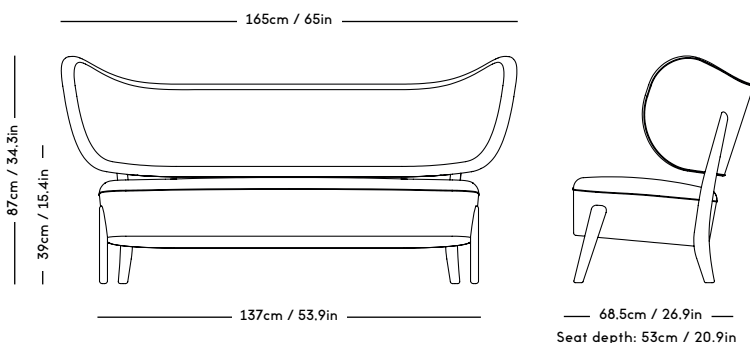

TMBO Sofa

Magnus Læssøe Stephensen, 1935

PRICE GROUP	PRODUCT / VARIANT	LEGS	LEADTIME	PRICE EX. VAT (EUR)	PRICE INCL. VAT (NOK/SEK)
1	ROMO / Linara, KVADRAT / Remix	Natural oiled oak, Dark oiled oak	8–10 weeks	2995	42680
2	KVADRAT / Hallingdal	Natural oiled oak, Dark oiled oak	8–10 weeks	3295	46955
3	KVADRAT / Vidar	Natural oiled oak, Dark oiled oak	8–10 weeks	3495	49810
4	DAW / Mcnutt, KVADRAT / Colline	Natural oiled oak, Dark oiled oak	8–10 weeks	3795	54080
5	BUTE / Storr, DAW / Grand Mohair, DEDAR / Tigerbeat, Karakorum, KVADRAT / Sisu	Natural oiled oak, Dark oiled oak	8–10 weeks	4095	58355
6	JENNIFFER SHORTO / Seafoam	Natural oiled oak, Dark oiled oak	8–10 weeks	4695	66910
7	DEDAR / Artemidor	Natural oiled oak, Dark oiled oak	8–10 weeks	4995	71180
8	PIERRE FREY / Opio, Alexander	Natural oiled oak, Dark oiled oak	8–10 weeks	5395	76880
Sheepskin	Moonlight, Sahara	Natural oiled oak, Dark oiled oak	8–10 weeks	4895	69755
COM & COL	Customers own material textile / leather	Natural oiled oak, Dark oiled oak	8–10 weeks	3295	46955
Customized legs	Walnut, Black stained oak	Natural oiled or Varnish	8–10 weeks	140	1995

Material: Wood frame and legs, Felt gliders, Foam (HR), Wadding (polyester) and upholstery (fabric/sheepskin).

COM/COL usage (based on fabric width of 140, and solid color/random matching): 7m/NOT DUABLE