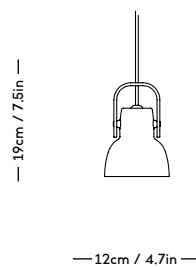

16PLUS Collection

Snorre Læssøe Stephensen, 1979

ITEM CODE	PRODUCT / VARIANT	MATERIAL	LEADTIME	COLLI	PRICE EX. VAT (EUR)
40140	Pendant lamp	Bonechina	In stock	4	115
40130	Pendant lamp w. hanger	OAK / Bonechina	In stock	4	150
40120	Wall lamp	OAK / Bonechina	In stock	4	180
40110	Wall lamp adjustable	OAK / Bonechina	In stock	4	235
40100	Table lamp	OAK / Bonechina	In stock	4	285
40200	Bulb, dimmable	OAK / Bonechina	In stock	10	12