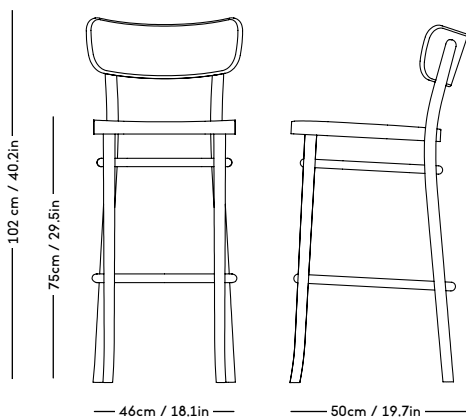

MZO Bar Stool

Magnus Læssøe Stephensen, 1931

ITEM CODE	PRODUCT / VARIANT	MATERIAL	LEADTIME	PRICE EX. VAT (EUR)
10101BAR	MZO Bar Stool Black Stained	Beech / stain	In stock	425
10124BAR	MZO Bar Stool w. Upholstery: KVADRAT / Remix	Beech / stain / textile	In stock	475