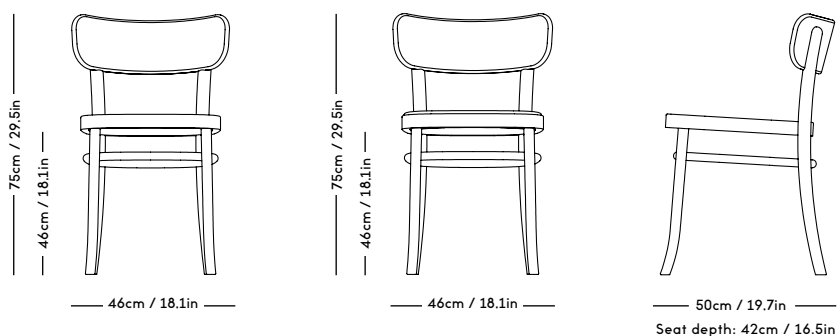

KYO Collection P. 18-19

DESIGN Snorre Læssøe Stephensen
YEAR 1962
PRICE from 25 EUR ex. VAT

MZO Chair

Magnus Læssøe Stephensen, 1931

ITEM CODE	PRODUCT / VARIANT	MATERIAL	LEADTIME	PRICE EX. VAT (EUR)
10101	MZO Chair Black Stained	Beech / stain	In stock	350
10102	MZO Chair Royal Blue	Beech / stain	In stock	350
10124	MZO Chair w. Upholstery: KVADRAT / Remix	Beech / stain / textile	In stock	425