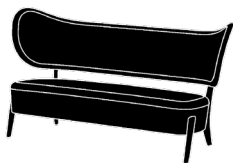

WNG Chair P. 5

DESIGN Magnus Læssøe Stephensen
YEAR 1937
PRICE from 925EUR ex. VAT

TMBO Lounge Chair P. 6

DESIGN Magnus Læssøe Stephensen
YEAR 1935
PRICE from 2195 EUR ex. VAT

TMBO Pouff P. 7

DESIGN Mazo x Magnus Læssøe Stephensen
YEAR 2020
PRICE from 800 EUR ex. VAT

TMBO Lounge Chair & Pouff P. 8

DESIGN Magnus Læssøe Stephensen
YEAR 1935
PRICE from 2895 EUR ex. VAT

TMBO Sofa P. 9

DESIGN Magnus Læssøe Stephensen
YEAR 1935
PRICE from 2995 EUR ex. VAT

ARCH Lounge Chair P. 10