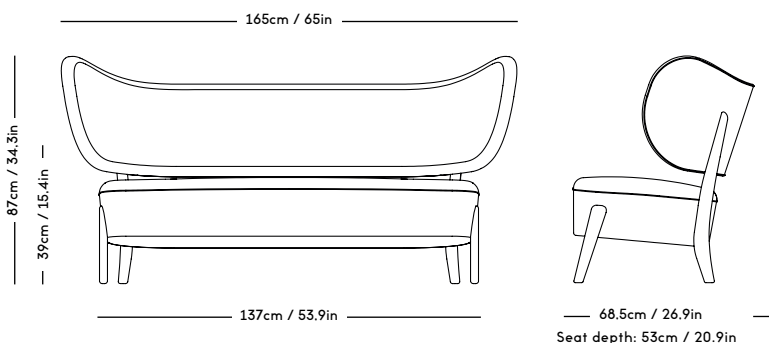

TMBO Sofa

Magnus Læssøe Stephensen, 1935

PRICE GROUP	PRODUCT / VARIANT	LEGS	LEADTIME	PRICE EX. VAT (EUR)
1	ROMO / Linara, KVADRAT / Remix	Natural oiled oak, Dark oiled oak	8–10 weeks	2995
2	KVADRAT / Hallingdal	Natural oiled oak, Dark oiled oak	8–10 weeks	3295
3	KVADRAT / Vidar	Natural oiled oak, Dark oiled oak	8–10 weeks	3495
4	DAW / McNutt, KVADRAT / Colline	Natural oiled oak, Dark oiled oak	8–10 weeks	3795
5	BUTE / Storr, DAW / Grand Mohair, DEDAR / Tigerbeat, Karakorum, KVADRAT / Sisu	Natural oiled oak, Dark oiled oak	8–10 weeks	4095
6	JENNIFFER SHORTO / Seafoam	Natural oiled oak, Dark oiled oak	8–10 weeks	4695
7	DEDAR / Artemidor	Natural oiled oak, Dark oiled oak	8–10 weeks	4995
8	PIERRE FREY / Opio, Alexander	Natural oiled oak, Dark oiled oak	8–10 weeks	5395
Sheepskin	Moonlight, Sahara	Natural oiled oak, Dark oiled oak	8–10 weeks	4895
COM & COL	Customers own material textile / leather	Natural oiled oak, Dark oiled oak	8–10 weeks	3295
Customized legs	Walnut, Black stained oak	Natural Oiled or Varnish	8–10 weeks	140

Material: Wood frame and legs, Felt gliders, Foam (HR), Wadding (polyester) and upholstery (fabric/sheepskin).

COM/COL usage (based on fabric width of 140, and solid color/random matching): 7m/NOT DUABLE