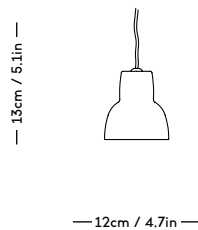

16PLUS Collection

Snorre Læssøe Stephensen, 1979

ITEM CODE	PRODUCT / VARIANT	MATERIAL	LEADTIME	COLLI	PRICE EX. VAT (EUR)
40140	Pendant lamp	Bonechina	In stock	4	115
40130	Pendant lamp w. hanger	OAK / Bonechina	In stock	4	150
40120	Wall lamp	OAK / Bonechina	In stock	4	180
40110	Wall lamp adjustable	OAK / Bonechina	In stock	4	235
40100	Table lamp	OAK / Bonechina	In stock	4	285
40200	Bulb, dimmable	OAK / Bonechina	In stock	10	12