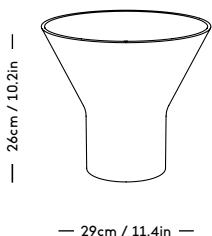

KYO Collection

Snorre Læssøe Stephensen, 1962

ITEM CODE	PRODUCT / VARIANT	MATERIAL	LEADTIME	COLLI	PRICE EX. VAT (EUR)
30110	KYO Vase Star medium White	Glazed porcelain	In stock	4	35
30120	KYO Vase Star large White	Glazed porcelain	In stock	4	45
30111	KYO Vase Star medium Blue	Glazed porcelain	In stock	4	35
30121	KYO Vase Star large Blue	Glazed porcelain	In stock	4	45
30140	KYO Vase Medium / white	Glazed porcelain	In stock	4	45
30141	KYO Vase Medium / blue	Glazed porcelain	In stock	4	90
30150	KYO Vase Large / white	Glazed porcelain	In stock	4	110
30151	KYO Vase Large / blue	Glazed porcelain	In stock	4	110