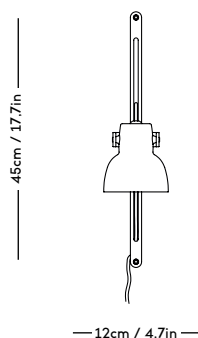

16PLUS Collection

Snorre Læssøe Stephensen, 1979

ITEM CODE	PRODUCT / VARIANT	MATERIAL	LEADTIME	COLLI	PRICE EX. VAT (EUR)
40140	Pendant lamp	Bonechina	In stock	4	115
40130	Pendant lamp w. hanger	OAK / Bonechina	In stock	4	150
40120	Wall lamp	OAK / Bonechina	In stock	4	180
40110	Wall lamp adjustable	OAK / Bonechina	In stock	4	235
40100	Table lamp	OAK / Bonechina	In stock	4	285
40200	Bulb, dimmable	OAK / Bonechina	In stock	10	12