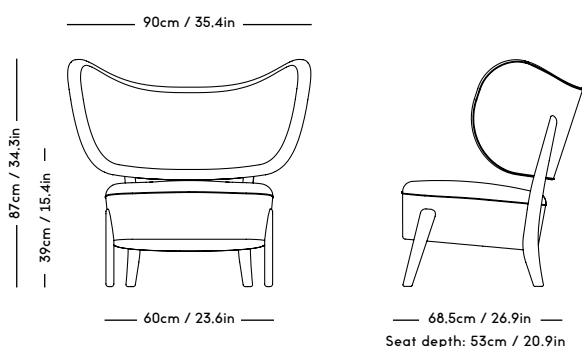

TMBO Lounge Chair

Magnus Læssøe Stephensen, 1935

PRICE GROUP	PRODUCT / VARIANT	LEGS	LEADTIME	PRICE EX. VAT (EUR)
1	ROMO / Linara, KVADRAT / Remix	Natural oiled oak, Dark oiled oak	8–10 weeks	2195
2	KVADRAT / Hallingdal	Natural oiled oak, Dark oiled oak	8–10 weeks	2395
3	KVADRAT / Vidar	Natural oiled oak, Dark oiled oak	8–10 weeks	2595
4	DAW / McNutt, KVADRAT / Colline	Natural oiled oak, Dark oiled oak	8–10 weeks	2695
5	BUTE / Storr, DAW / Grand Mohair, DEDAR / Tigerbeat, Karakorum, KVADRAT / Sisu	Natural oiled oak, Dark oiled oak	8–10 weeks	2875
6	JENNIFFER SHORTO / Seafoam	Natural oiled oak, Dark oiled oak	8–10 weeks	3195
7	DEDAR / Artemidor	Natural oiled oak, Dark oiled oak	8–10 weeks	3595
8	PIERRE FREY / Opio, Alexander	Natural oiled oak, Dark oiled oak	8–10 weeks	3795
Sheepskin	Moonlight, Sahara	Natural oiled oak, Dark oiled oak	8–10 weeks	3375
COM & COL	Customers own material textile / leather	Natural oiled oak, Dark oiled oak	8–10 weeks	2375
Customized legs	Walnut, Black stained oak	Natural oiled or Varnish	8–10 weeks	140

Material: Wood frame and legs, Felt gliders, Foam (HR), Wadding (polyester) and upholstery (fabric / leather / sheepskin).

COM/COL usage (based on fabric width of 140, and solid color / random matching): 4m / 6m²