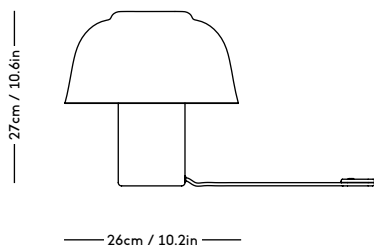

YUKI Lamp

Signe Hytte, 2021

ITEM CODE	PRODUCT / VARIANT	MATERIAL	LEADTIME	PRICE EX. VAT (EUR)
40170	Table lamp White	Mouth blown glass	In stock	215
40171	Table lamp Light blue	Mouth blown glass	In stock	215
40172	Table lamp Olive	Mouth blown glass	In stock	215