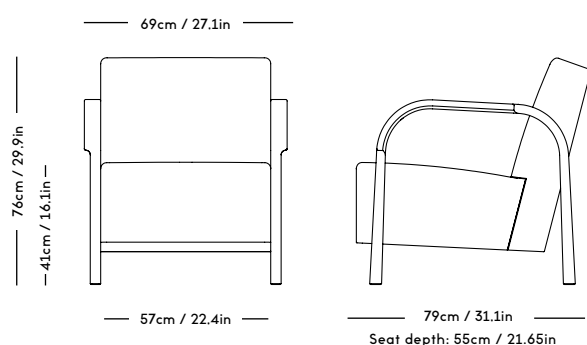

ARCH Upholstered Lounge Chair

Mazo x Magnus Læssøe Stephensen, 2020

PRICE GROUP	PRODUCT / VARIANT	LEGS	LEADTIME	PRICE EX. VAT (EUR)
1	ROMO / Linara, KVADRAT / Remix	Natural oiled oak, Dark oiled oak, Black stained oak	8–10 weeks	1795
2	KVADRAT / Hallingdal	Natural oiled oak, Dark oiled oak, Black stained oak	8–10 weeks	1995
3	KVADRAT / Vidar	Natural oiled oak, Dark oiled oak, Black stained oak	8–10 weeks	2145
4	DAW / McNutt, KVADRAT / Colline	Natural oiled oak, Dark oiled oak, Black stained oak	8–10 weeks	2395
5	BUTE / Storr, DAW / Grand Mohair, DEDAR / Tigerbeat, Karakorum, KVADRAT / Sisu	Natural oiled oak, Dark oiled oak, Black stained oak	8–10 weeks	2595
6	JENNIFFER SHORTO / Seafoam	Natural oiled oak, Dark oiled oak, Black stained oak	8–10 weeks	2795
7	DEDAR / Artemidor	Natural oiled oak, Dark oiled oak, Black stained oak	8–10 weeks	3245
8	PIERRE FREY / Opio, Alexander	Natural oiled oak, Dark oiled oak, Black stained oak	8–10 weeks	3775
Sheepskin	Moonlight, Sahara	Natural oiled oak, Dark oiled oak, Black stained oak	8–10 Weeks	2795
COM & COL	Customers own material textile / leather	Natural oiled oak, Dark oiled oak, Black stained oak	8–10 Weeks	1995

Material: Wood frame and legs, Felt gliders, Foam (HR), Wadding (polyester) and upholstery (fabric / leather / sheepskin).

COM/COL usage (based on fabric width of 140, and solid color/random matching): 3,5m / 6m2 (2 separate hides)