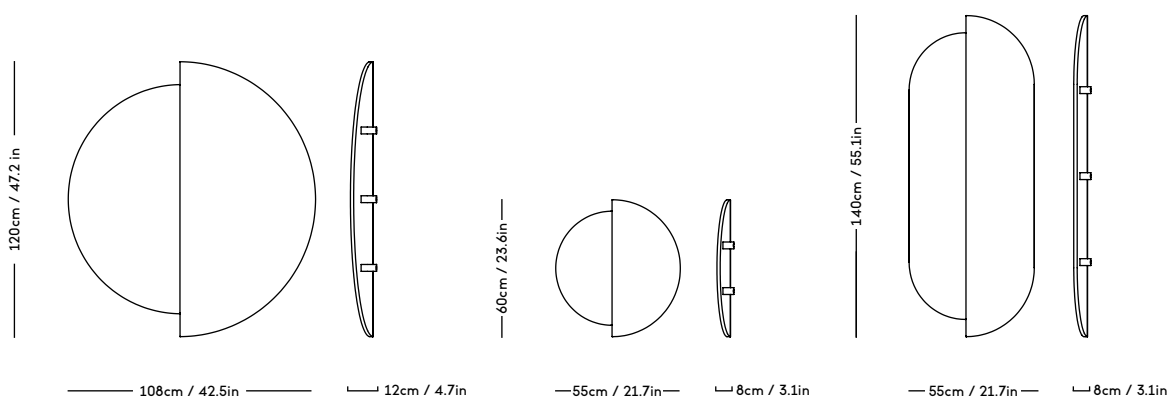

RAE Mirror

Jessica Vedel, 2017

ITEM CODE	PRODUCT / VARIANT	MATERIAL	LEADTIME	PRICE EX. VAT (EUR)
50110	RAE mirror Ø120 (Ivory)	Painted MDF and mirror glass	In stock	1085
50120	RAE mirror Ø60 (White)	Painted MDF and mirror glass	In stock	275
50121	RAE mirror Ø60 (Dark red)	Painted MDF and mirror glass	In stock	275
50130	RAE mirror Full body (White)	Painted MDF and mirror glass	In stock	550