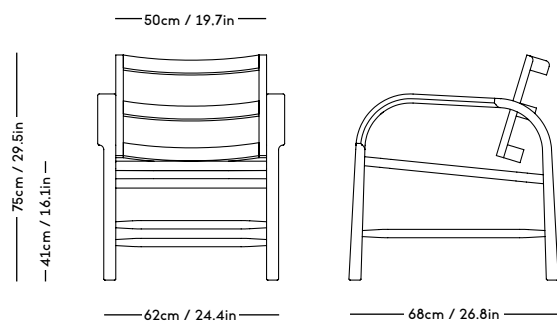

ARCH Lounge Chair

Magnus Læssøe Stephensen, 1932

ITEM CODE	PRODUCT / VARIANT	MATERIAL	LEADTIME	PRICE EX. VAT (EUR)
80100	ARCH Lounge Chair Natural Oiled	Solid oak & Paper cord	In stock	1650
80101	ARCH Lounge Chair Ruby Red	Solid oak & Paper cord	In stock	1650
80102	ARCH Lounge Chair Auberge Brown	Solid oak & Paper cord	In stock	1650