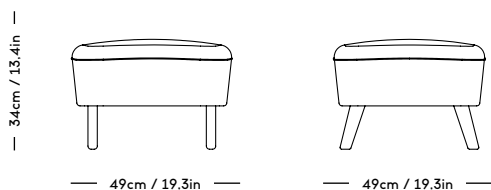

TMBO Pouff

Mazo x Magnus Læssøe Stephensen, 2020

PRICE GROUP	PRODUCT / VARIANT	LEGS	LEADTIME	PRICE EX. VAT (EUR)
1	ROMO / Linara, KVADRAT / Remix	Natural oiled oak, Dark oiled oak	8–10 weeks	800
2	KVADRAT / Hallingdal	Natural oiled oak, Dark oiled oak	8–10 weeks	890
3	KVADRAT / Vidar	Natural oiled oak, Dark oiled oak	8–10 weeks	920
4	DAW / McNutt, KVADRAT / Colline	Natural oiled oak, Dark oiled oak	8–10 weeks	995
5	BUTE / Storr, DAW / Grand Mohair, DEDAR / Tigerbeat, Karakorum, KVADRAT / Sisu	Natural oiled oak, Dark oiled oak	8–10 weeks	1050
6	JENNIFFER SHORTO / Seafoam	Natural oiled oak, Dark oiled oak	8–10 weeks	1095
7	DEDAR / Artemidor	Natural oiled oak, Dark oiled oak	8–10 weeks	1295
8	PIERRE FREY / Opio, Alexander	Natural oiled oak, Dark oiled oak	8–10 weeks	1495
Sheepskin	Moonlight, Sahara	Natural oiled oak, Dark oiled oak	8–10 weeks	1095
COM & COL	Customers own material textile / leather	Natural oiled oak, Dark oiled oak	8–10 weeks	890
Customized legs	Walnut, Black stained oak	Natural Oiled or Varnish	8–10 weeks	140

Material: Wood frame and legs, Felt gliders, Foam (HR), Wadding (polyester) and upholstery (fabric / leather / sheepskin).

COM/COL usage (based on fabric width of 140, and solid color / random matching): 2m / 3m²