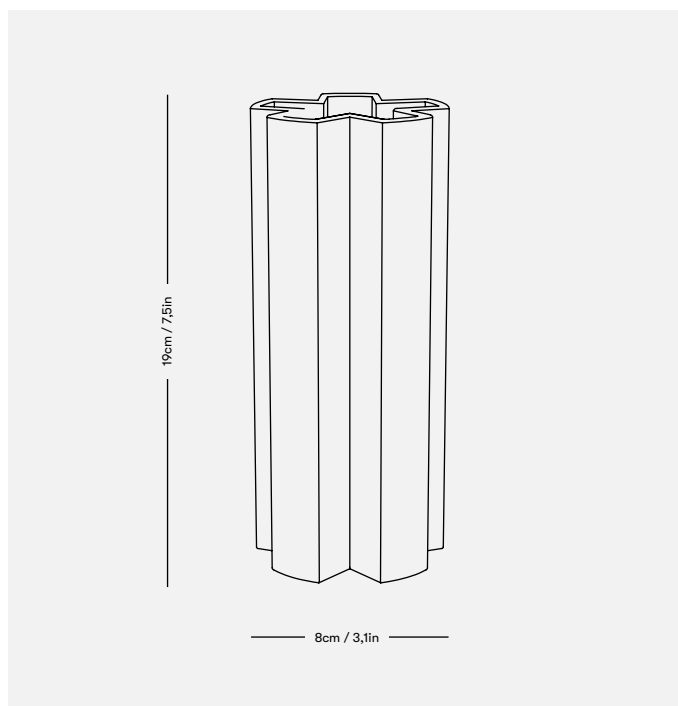

| | |
|----------------------------------|---|
| MATERIALS | Porcelain |
| COLORS | White (nearest RAL 9010 pure white) Art No: 30120 Blue (nearest RAL 5033 night blue) Art No: 30121 |
| CLEANING | Use a soft damp cloth when cleaning your Kyo Vase. Do not use household cleaners. Dishwasher safe. |
| MEASUREMENTS W x H | Width: Ø120mm Height: 240mm |
| WEIGHT | 1.2 kg |
| PACKAGING TYPE | Cardboard cylinder box, cardboard inserts, and Biodegradable PLA bag. |
| GIFTBOX MEASUREMENTS W x H | Ø150mm x 280mm |
| WEIGHT PACKAGING MATERIAL | 0.5 kg |
| WEIGHT-TOTAL | 1.7 kg |
| NUMBER OF PARCELS | 4 pcs. / colli |
| OUTER COLLI W x H x D | 320mm x 290mm x 320mm |

| | |
|----------------------------------|---|
| MATERIALS | Porcelain |
| COLORS | White (nearest RAL 9010 pure white) Art No: 30110 Blue (nearest RAL 5033 night blue) Art No: 30111 |
| CLEANING | Use a soft damp cloth when cleaning your Kyo Vase. Do not use household cleaners. Dishwasher safe. |
| MEASUREMENTS W x H | Width: Ø80mm Height: 190mm |
| WEIGHT | 0.6 kg |
| PACKAGING TYPE | Cardboard cylinder box, cardboard inserts, and Biodegradable PLA bag. |
| GIFTBOX MEASUREMENTS W X H | Ø120mm x 240mm |
| WEIGHT PACKAGING MATERIAL | 0.3 kg |
| WEIGHT—TOTAL | 0.9 kg |
| NUMBER OF PARCELS | 4 pcs. / colli |
| OUTER COLLI W x H x D | 260mm x 260mm x 260mm |

| | |
|---|---|
| MATERIALS | Porcelain |
| COLORS | White (nearest RAL 9010 pure white) Art No: 30140 Blue (nearest RAL 5033 night blue) Art No: 30141 |
| CLEANING | Use a soft damp cloth when cleaning your Kyo Vase. Dishwasher safe. |
| MEASUREMENTS W x H | Width: Ø290mm Height: 260mm |
| WEIGHT | 2.6 kg |
| PACKAGING TYPE | Cardboard cylinder box, cardboard inserts, and Biodegradable PLA bag. |
| GIFTBOX MEASUREMENTS W x H | Ø310 x 290mm |
| WEIGHT PACKAGING MATERIAL | 1.3 kg |
| WEIGHT—TOTAL | 3.9 kg |
| NUMBER OF PARCELS | 4 pcs. / colli |
| OUTER COLLI W x H x D | 650mm x 320mm x 650mm |