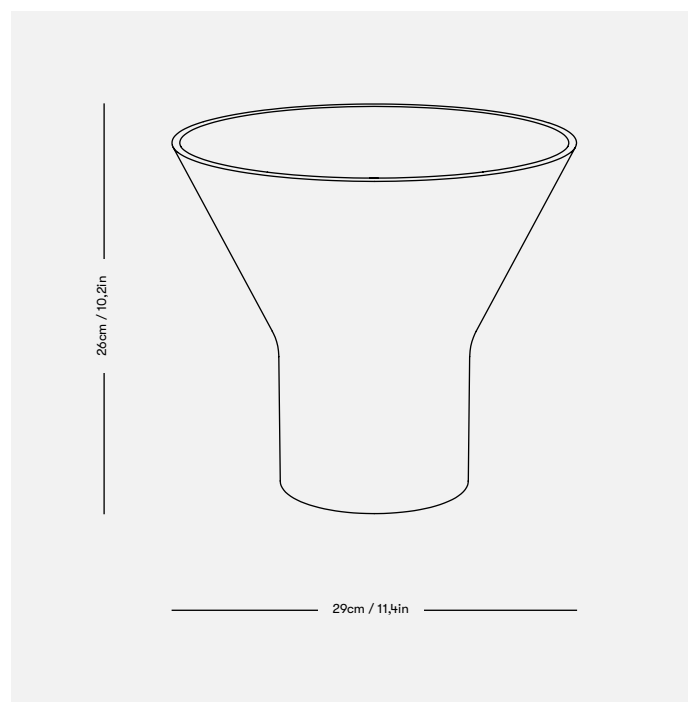

KYO Vase large

Designed by Snorre Læssøe Stephensen in 1962

Art no: 30150-30151

KYO was designed in 1962, by Snorre Læssøe Stephensen, one of the forefathers of the Danish ceramic tradition. The collection carries traces of both Scandinavia and Japan. Both functional and sculptural, the new collection from Mazo is very Scandinavian and Japanese at the same time.

MATERIALS	Porcelain
COLORS	White (nearest RAL 9010 pure white) Art No: 30140 Blue (nearest RAL 5033 night blue) Art No: 30141
CLEANING	Use a soft damp cloth when cleaning your Kyo Vase. Dishwasher safe.
MEASUREMENTS W x H	Width: Ø290mm Height: 260mm
WEIGHT	2.6 kg
PACKAGING TYPE	Cardboard cylinder box, cardboard inserts, and Biodegradable PLA bag.
GIFTBOX MEASUREMENTS W x H	Ø310 x 290mm
WEIGHT PACKAGING MATERIAL	1.3 kg
WEIGHT—TOTAL	3.9 kg
NUMBER OF PARCELS	4 pcs. / colli
OUTER COLLI W x H x D	650mm x 320mm x 650mm