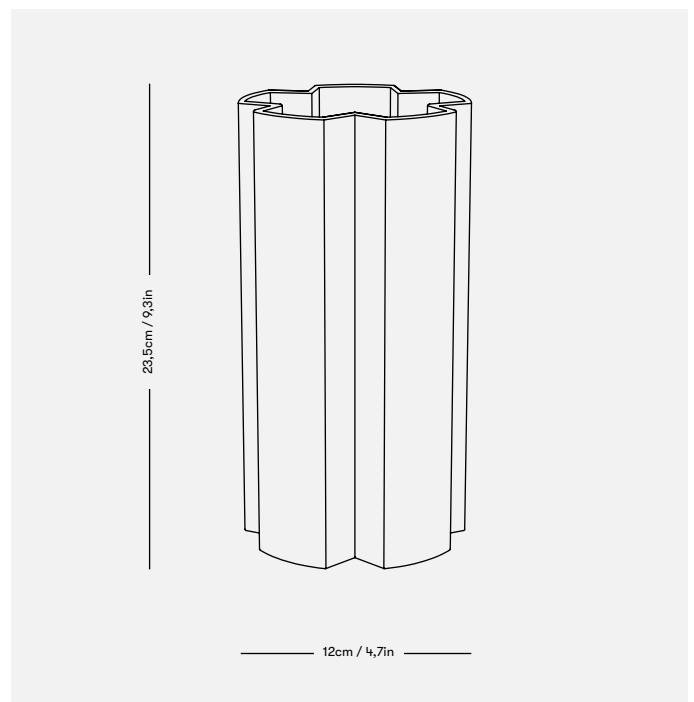

KYO Vase Star large

Designed by Snorre Læssøe Stephensen in 1962

Art no: 30120-30121

KYO was designed in 1962, by Snorre Læssøe Stephensen, one of the forefathers of the Danish ceramic tradition. The collection carries traces of both Scandinavia and Japan. Both functional and sculptural, the new collection from Mazo is very Scandinavian and Japanese at the same time.

| | |
|----------------------------------|---|
| MATERIALS | Porcelain |
| COLORS | White (nearest RAL 9010 pure white) Art No: 30120 Blue (nearest RAL 5033 night blue) Art No: 30121 |
| CLEANING | Use a soft damp cloth when cleaning your Kyo Vase. Do not use household cleaners. Dishwasher safe. |
| MEASUREMENTS W x H | Width: Ø120mm Height: 240mm |
| WEIGHT | 1.2 kg |
| PACKAGING TYPE | Cardboard cylinder box, cardboard inserts, and Biodegradable PLA bag. |
| GIFTBOX MEASUREMENTS W x H | Ø150mm x 280mm |
| WEIGHT PACKAGING MATERIAL | 0.5 kg |
| WEIGHT-TOTAL | 1.7 kg |
| NUMBER OF PARCELS | 4 pcs. / colli |
| OUTER COLLI W x H x D | 320mm x 290mm x 320mm |

| | |
|----------------------------------|---|
| MATERIALS | Porcelain |
| COLORS | White (nearest RAL 9010 pure white) Art No: 30110 Blue (nearest RAL 5033 night blue) Art No: 30111 |
| CLEANING | Use a soft damp cloth when cleaning your Kyo Vase. Do not use household cleaners. Dishwasher safe. |
| MEASUREMENTS W x H | Width: Ø80mm Height: 190mm |
| WEIGHT | 0.6 kg |
| PACKAGING TYPE | Cardboard cylinder box, cardboard inserts, and Biodegradable PLA bag. |
| GIFTBOX MEASUREMENTS W X H | Ø120mm x 240mm |
| WEIGHT PACKAGING MATERIAL | 0.3 kg |
| WEIGHT—TOTAL | 0.9 kg |
| NUMBER OF PARCELS | 4 pcs. / colli |
| OUTER COLLI W x H x D | 260mm x 260mm x 260mm |