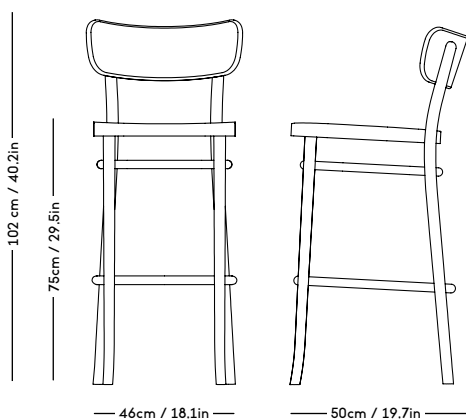

MZO Bar Stool

Magnus Læssøe Stephensen, 1931

ITEM CODE	PRODUCT / VARIANT	MATERIAL	LEADTIME	PRICE EX. VAT (EUR)	PRICE INCL. VAT (GBP)
10101BAR	MZO Bar Stool Black Stained	Beech / stain	In stock	525	545
10124BAR	MZO Bar Stool w. Upholstery: KVADRAT Remix	Beech / stain / textile	In stock	575	595