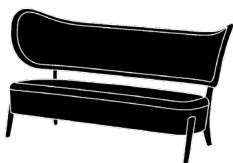

WNG Chair P. 5

DESIGN Magnus Læssøe Stephensen
YEAR 1937
PRICE from 950 EUR ex. VAT

TMBO Lounge Chair P. 6

DESIGN Magnus Læssøe Stephensen
YEAR 1935
PRICE from 2450 EUR ex. VAT

TMBO Pouff P. 7

DESIGN Mazo x Magnus Læssøe Stephensen
YEAR 2020
PRICE from 900 EUR ex. VAT

TMBO Lounge Chair & Pouff P. 8

DESIGN Magnus Læssøe Stephensen
YEAR 1935
PRICE from 3100 EUR ex. VAT

TMBO Sofa P. 9

DESIGN Magnus Læssøe Stephensen
YEAR 1935
PRICE from 3300 EUR ex. VAT

ARCH Lounge Chair P. 10