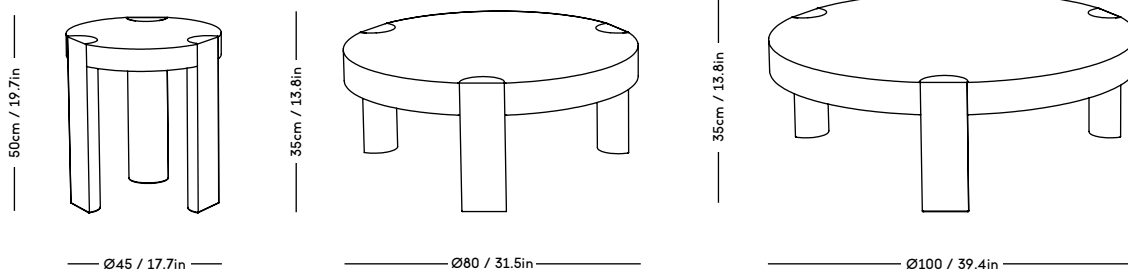

FER Table

Magnus Sangild, 2021

ITEM CODE	PRODUCT / VARIANT	MATERIAL	LEADTIME	PRICE EX. VAT (EUR)	PRICE INCL. VAT (GBP)
60200	Coffee table Ø100 White	High gloss painted MDF and solid oak	In stock	1590	1645
60201	Coffee table Ø80 White	High gloss painted MDF and solid oak	In stock	1225	1265
60210	Side table Ø45 White	High gloss painted MDF and solid oak	In stock	615	635