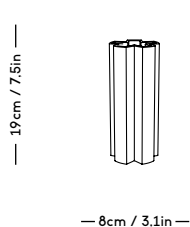

KYO Collection

Snorre Læssøe Stephensen, 1962

ITEM CODE	PRODUCT / VARIANT	MATERIAL	LEADTIME	COLLI	PRICE EX. VAT (EUR)	PRICE INCL. VAT (GBP)
30110	KYO Vase Star medium White	Glazed porcelain	In stock	4	42	45
30120	KYO Vase Star large White	Glazed porcelain	In stock	4	54	56
30111	KYO Vase Star medium Blue	Glazed porcelain	In stock	4	42	45
30121	KYO Vase Star large Blue	Glazed porcelain	In stock	4	54	56
30140	KYO Vase Medium / white	Glazed porcelain	In stock	4	108	115
30141	KYO Vase Medium / blue	Glazed porcelain	In stock	4	108	115
30150	KYO Vase Large / white	Glazed porcelain	In stock	4	132	137
30151	KYO Vase Large / blue	Glazed porcelain	In stock	4	132	137