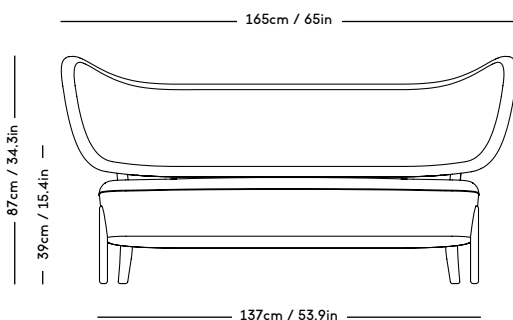

TMBO Sofa

Magnus Læssøe Stephensen, 1935

PRICE GROUP	PRODUCT / VARIANT	LEGS	LEADTIME	PRICE EX. VAT (EUR)	PRICE INCL. VAT (GBP)
1	ROMO / Linara, KVADRAT / Remix	Natural oiled oak, Dark oiled oak	8–10 weeks	3300	3410
2	KVADRAT / Hallingdal	Natural oiled oak, Dark oiled oak	8–10 weeks	3400	3510
3	KVADRAT / Vidar	Natural oiled oak, Dark oiled oak	8–10 weeks	3650	3770
4	DAW / Mcnutt, KVADRAT / Colline	Natural oiled oak, Dark oiled oak	8–10 weeks	3795	3975
5	BUTE / Storr, DAW / Grand Mohair, DEDAR / Tigerbeat, Karakorum, KVADRAT / Sisu	Natural oiled oak, Dark oiled oak	8–10 weeks	3850	4285
6	JENNIFFER SHORTO / Seafoam	Natural oiled oak, Dark oiled oak	8–10 weeks	4150	4855
7	DEDAR / Artemidor	Natural oiled oak, Dark oiled oak	8–10 weeks	5000	6160
8	PIERRE FREY / Opio, Alexander	Natural oiled oak, Dark oiled oak	8–10 weeks	5500	5680
Sheepskin	Moonlight, Sahara	Natural oiled oak, Dark oiled oak	8–10 weeks	5050	5215
COM & COL	Customers own material textile / leather	Natural oiled oak, Dark oiled oak	8–10 weeks	3400	3510
Customized legs	Walnut, Black stained oak	Natural oiled or Varnish	8–10 weeks	150	155

Material: Wood frame and legs, Felt gliders, Foam (HR), Wadding (polyester) and upholstery (fabric / sheepskin).

COM/COL usage (based on fabric width of 140, and solid color/random matching): 7m/NOT DUABLE