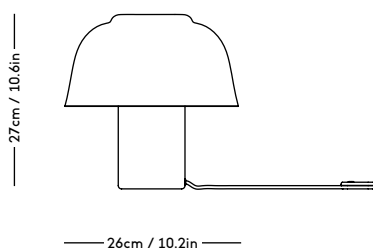

YUKI Lamp

Signe Hytte, 2021

ITEM CODE	PRODUCT / VARIANT	MATERIAL	LEADTIME	PRICE EX. VAT (EUR)	PRICE INCL. VAT (GBP)
40170	Table lamp White	Mouth blown glass	In stock	245	255
40171	Table lamp Light blue	Mouth blown glass	In stock	245	255
40172	Table lamp Olive	Mouth blown glass	In stock	245	255