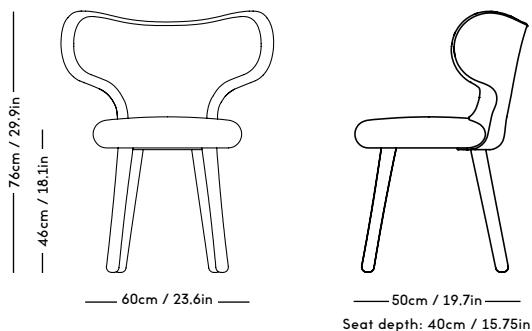

MZO Bar Stool

Magnus Læssøe Stephensen, 1931

| ITEM CODE | PRODUCT / VARIANT | MATERIAL | LEADTIME | PRICE EX. VAT (EUR) | PRICE INCL. VAT (GBP) |
|-----------|---|-------------------------|----------|---------------------|-----------------------|
| 10101BAR | MZO Bar Stool Black Stained | Beech / stain | In stock | 525 | 545 |
| 10124BAR | MZO Bar Stool w. Upholstery: KVADRAT Remix | Beech / stain / textile | In stock | 575 | 595 |

WNG Chair

Magnus Læssøe Stephensen, 1937

| PRICE GROUP | PRODUCT / VARIANT | LEGS | LEADTIME | PRICE EX. VAT (EUR) | PRICE INCL. VAT (GBP) |
|-----------------|---|--------------------------|------------|---------------------|-----------------------|
| 1 | KVADRAT / Remix | Natural oiled oak | 8–10 weeks | 875 | 905 |
| 2 | KVADRAT / Hallingdal | Natural oiled oak | 8–10 weeks | 950 | 985 |
| 3 | KVADRAT / Vidar, Fiord | Natural oiled oak | 8–10 weeks | 1050 | 1085 |
| 4 | DAW / Mcnutt, KVADRAT / Colline | Natural oiled oak | 8–10 weeks | 1150 | 1190 |
| 5 | BUTE / Storr, DEDAR / Karakorum, KVADRAT / Sisu | Natural oiled oak | 8–10 weeks | 1200 | 1240 |
| 6 | JENNIFFER SHORTO / Seafoam | Natural oiled oak | 8–10 weeks | 1250 | 1290 |
| 7 | DEDAR / Artemidor | Natural oiled oak | 8–10 weeks | 1450 | 1500 |
| 8 | PIERRE FREY / Opio, Alexander | Natural oiled oak | 8–10 weeks | 1675 | 1730 |
| Sheepskin | Moonlight, Sahara | Natural oiled oak | 8–10 weeks | 1300 | 1345 |
| COM & COL | Customers own material textile / leather | Natural oiled oak | 8–10 weeks | 950 | 985 |
| Customized legs | Walnut, Black stained oak | Natural oiled or varnish | 8–10 weeks | 150 | 155 |