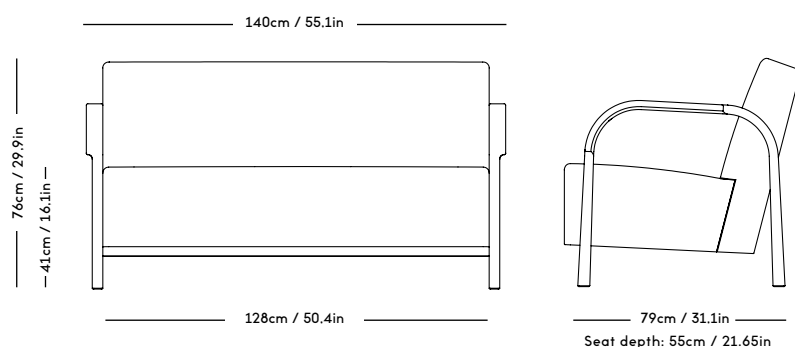

ARCH Upholstered Sofa 2 Seater

Mazo x Magnus Læssøe Stephensen, 2020

PRICE GROUP	PRODUCT / VARIANT	LEGS	LEADTIME	PRICE EX. VAT (EUR)	PRICE INCL. VAT (GBP)
1	ROMO / Linara, KVADRAT / Remix	Natural oiled oak, Dark oiled oak, Black stained oak	8–10 weeks	2850	2950
2	KVADRAT / Hallingdal	Natural oiled oak, Dark oiled oak, Black stained oak	8–10 weeks	3175	3275
3	KVADRAT / Vidar	Natural oiled oak, Dark oiled oak, Black stained oak	8–10 weeks	3550	3675
4	DAW / Mcnutt, KVADRAT / Colline	Natural oiled oak, Dark oiled oak, Black stained oak	8–10 weeks	3775	3900
5	BUTE / Storr, DAW / Grand Mohair, DEDAR / Tigerbeat, Karakorum, KVADRAT / Sisu	Natural oiled oak, Dark oiled oak, Black stained oak	8–10 weeks	4225	4375
6	JENNIFFER SHORTO / Seafoam	Natural oiled oak, Dark oiled oak, Black stained oak	8–10 weeks	4550	4700
7	DEDAR / Artemidor	Natural oiled oak, Dark oiled oak, Black stained oak	8–10 weeks	5000	5160
8	PIERRE FREY / Opio, Alexander	Natural oiled oak, Dark oiled oak, Black stained oak	8–10 weeks	5500	5680
Sheepskin	Moonlight, Sahara	Natural oiled oak, Dark oiled oak, Black stained oak	8–10 weeks	5500	5680
COM & COL	Customers own material textile / leather	Natural oiled oak, Dark oiled oak, Black stained oak	8–10 weeks	3175	3275

Material: Wood frame and legs, Felt gliders, Foam (HR), Wadding (polyester) and upholstery (fabric / sheepskin).

COM/COL usage (based on fabric width of 140, and solid color/random matching): 6m / NOT DUABLE