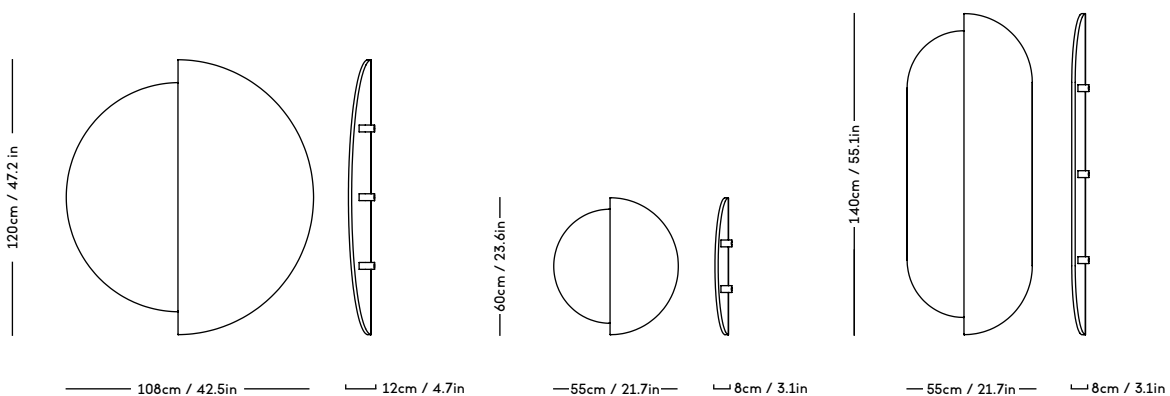

RAE Mirror

Jessica Vedel, 2017

ITEM CODE	PRODUCT / VARIANT	MATERIAL	LEADTIME	PRICE EX. VAT (EUR)	PRICE INCL. VAT (GBP)
50110	RAE mirror Ø120 (Ivory)	Painted MDF and mirror glass	In stock	1225	1265
50120	RAE mirror Ø60 (White)	Painted MDF and mirror glass	In stock	305	315
50121	RAE mirror Ø60 (Dark red)	Painted MDF and mirror glass	In stock	305	315
50130	RAE mirror Full body (White)	Painted MDF and mirror glass	In stock	625	645