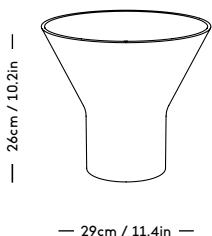

KYO Collection

Snorre Læssøe Stephensen, 1962

ITEM CODE	PRODUCT / VARIANT	MATERIAL	LEADTIME	COLLI	PRICE EX. VAT (EUR)	PRICE INCL. VAT (GBP)
30110	KYO Vase Star medium White	Glazed porcelain	In stock	4	42	45
30120	KYO Vase Star large White	Glazed porcelain	In stock	4	54	56
30111	KYO Vase Star medium Blue	Glazed porcelain	In stock	4	42	45
30121	KYO Vase Star large Blue	Glazed porcelain	In stock	4	54	56
30140	KYO Vase Medium / white	Glazed porcelain	In stock	4	108	115
30141	KYO Vase Medium / blue	Glazed porcelain	In stock	4	108	115
30150	KYO Vase Large / white	Glazed porcelain	In stock	4	132	137
30151	KYO Vase Large / blue	Glazed porcelain	In stock	4	132	137