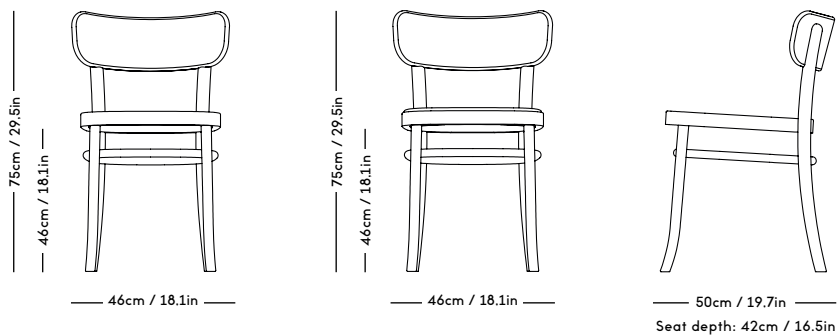

KYO Collection P. 18-19

DESIGN Snorre Læssøe Stephensen
YEAR 1962
PRICE from 34 EUR ex. VAT

MZO Chair

Magnus Læssøe Stephensen, 1931

| ITEM CODE | PRODUCT / VARIANT | MATERIAL | LEADTIME | PRICE EX. VAT (EUR) | PRICE INCL. VAT (GBP) |
|-----------|--|-------------------------|----------|---------------------|-----------------------|
| 10101 | MZO Chair Black Stained | Beech / stain | In stock | 450 | 465 |
| 10102 | MZO Chair Royal Blue | Beech / stain | In stock | 450 | 465 |
| 10124 | MZO Chair w. Upholstery KVADRAT Remix | Beech / stain / textile | In stock | 475 | 495 |