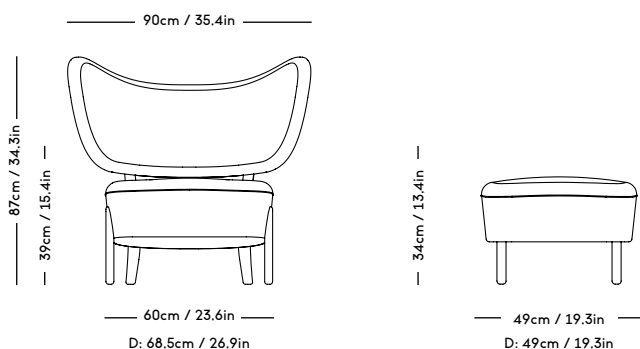

TMBO Lounge Chair & Pouff

Magnus Læssøe Stephensen, 1935

PRICE GROUP	PRODUCT / VARIANT	LEGS	LEADTIME	PRICE EX. VAT (EUR)	PRICE INCL. VAT (GBP)
1	ROMO / Linara, KVADRAT / Remix	Natural oiled oak, Dark oiled oak	8–10 weeks	3100	3200
2	KVADRAT / Hallingdal	Natural oiled oak, Dark oiled oak	8–10 weeks	3350	3460
3	KVADRAT / Vidar	Natural oiled oak, Dark oiled oak	8–10 weeks	3500	3625
4	DAW / Mcnutt, KVADRAT / Colline	Natural oiled oak, Dark oiled oak	8–10 weeks	3650	3770
5	BUTE / Storr, DAW / Grand Mohair, DEDAR / Tigerbeat, Karakorum, KVADRAT / Sisu	Natural oiled oak, Dark oiled oak	8–10 weeks	3950	4080
6	JENNIFFER SHORTO / Seafoam	Natural oiled oak, Dark oiled oak	8–10 weeks	4150	4290
7	DEDAR / Artemidor	Natural oiled oak, Dark oiled oak	8–10 weeks	4700	4855
8	PIERRE FREY / Opio, Alexander	Natural oiled oak, Dark oiled oak	8–10 weeks	5100	5265
Sheepskin	Moonlight, Sahara	Natural oiled oak, Dark oiled oak	8–10 weeks	4400	4545
COM & COL	Customers own material textile / leather	Natural oiled oak, Dark oiled oak	8–10 weeks	3350	3460
Customized legs	Walnut, Black stained oak	Natural oiled or Varnish	8–10 weeks	220	230