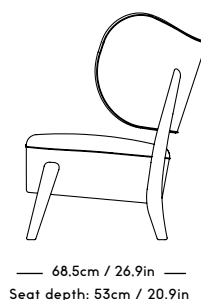

TMBO Sofa

Magnus Læssøe Stephensen, 1935

PRICE GROUP	PRODUCT / VARIANT	LEGS	LEADTIME	PRICE EX. VAT (EUR)	PRICE INCL. VAT (GBP)
1	ROMO / Linara, KVADRAT / Remix	Natural oiled oak, Dark oiled oak	8–10 weeks	3300	3410
2	KVADRAT / Hallingdal	Natural oiled oak, Dark oiled oak	8–10 weeks	3400	3510
3	KVADRAT / Vidar	Natural oiled oak, Dark oiled oak	8–10 weeks	3650	3770
4	DAW / Mcnutt, KVADRAT / Colline	Natural oiled oak, Dark oiled oak	8–10 weeks	3795	3975
5	BUTE / Storr, DAW / Grand Mohair, DEDAR / Tigerbeat, Karakorum, KVADRAT / Sisu	Natural oiled oak, Dark oiled oak	8–10 weeks	3850	4285
6	JENNIFFER SHORTO / Seafoam	Natural oiled oak, Dark oiled oak	8–10 weeks	4150	4855
7	DEDAR / Artemidor	Natural oiled oak, Dark oiled oak	8–10 weeks	5000	6160
8	PIERRE FREY / Opio, Alexander	Natural oiled oak, Dark oiled oak	8–10 weeks	5500	5680
Sheepskin	Moonlight, Sahara	Natural oiled oak, Dark oiled oak	8–10 weeks	5050	5215
COM & COL	Customers own material textile / leather	Natural oiled oak, Dark oiled oak	8–10 weeks	3400	3510
Customized legs	Walnut, Black stained oak	Natural oiled or Varnish	8–10 weeks	150	155

Material: Wood frame and legs, Felt gliders, Foam (HR), Wadding (polyester) and upholstery (fabric / sheepskin).

COM/COL usage (based on fabric width of 140, and solid color/random matching): 7m/NOT DUABLE