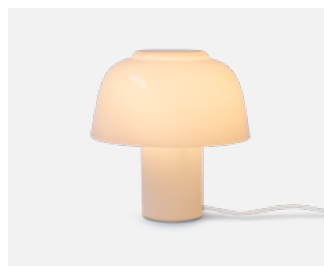

General information

DESCRIPTION The mouth blown YUKI lamp, which comes in the colors opal-white, blue, and olive, glows not only through the lampshade but also from the base; thus becoming as much an independent interior design object as a source of light.

MATERIALS Shade: Mouth blown opaque glass.
Base: Mouth blown opaque glass.
Floor protectors: Silicone

COLORS Colors are indicative.
White (nearest RAL 9010 pure white)
Art No: 40170
Light Blue (nearest RAL 5014 Pigeon Blue)
Art No: 40171
Olive (nearest RAL 1020 Olive yellow)
Art No: 40172

CERTIFICATION AND STANDARDS CE-Certified
Euro plug: Type C, 2 PIN, 2,5 amp
Euro voltage: 230 V
Frequency: 50 Hz
Supply voltage: AC power ~
Normally Closed IP20

LIGHT SOURCE Socket: E14 base
Recommended light source: Dimmable LED light bulbs
Recommended wattage: 4 W ≈ (25-WATT incandescent bulbs)
Max wattage: 7 W
All lamps come with a dimmer.
Lightbulb not included.

CLEANING Use a soft damp cloth when cleaning your YUKI lamp.