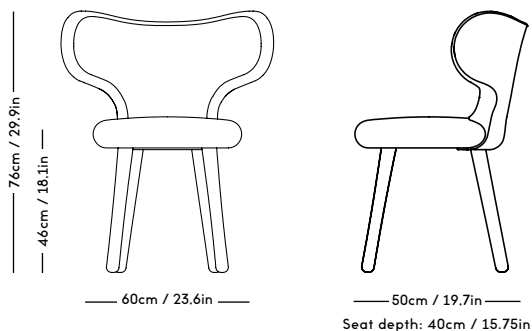

WNG Chair - Standard textiles

Magnus Læssøe Stephensen, 1937

ITEM CODE	PRODUCT / VARIANT	LEGS	LEADTIME	PRICE EX. VAT (EUR)
STWNG-V24	KVADRAT / Vidar 333	Smoked OAK	8–10 weeks	1050
STWNG-T24	NOBILIS / Taiga Taupe - 10946-10	Smoked OAK	8–10 weeks	1200
STWNG-SM24	SKANDILOCK / Sheepskin Moonlight	OAK	8–10 weeks	1300
STWNG-SS24	SKANDILOCK / Sheepskin Sahara	OAK	8–10 weeks	1300

Material: Wood frame and legs, Felt gliders, Foam (HR), Wadding (polyester) and upholstery (fabric / leather / sheepskin).

COM/COL usage (based on fabric width of 140, and solid color/random matching): 2m / 3m²