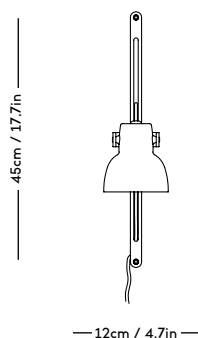

16PLUS Collection

Snorre Læssøe Stephensen, 1979

ITEM CODE	PRODUCT / VARIANT	MATERIAL	LEADTIME	COLLI	PRICE EX. VAT (EUR)
40140	Pendant lamp	Bonechina	In stock	4	130
40130	Pendant lamp w. hanger	OAK / Bonechina	In stock	4	165
40120	Wall lamp	OAK / Bonechina	In stock	4	195
40110	Wall lamp adjustable	OAK / Bonechina	In stock	4	260
40100	Table lamp	OAK / Bonechina	In stock	4	315
40200	Bulb, dimmable	OAK / Bonechina	In stock	10	14