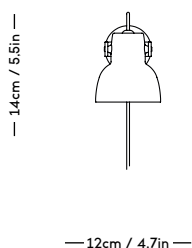

16PLUS Collection

Snorre Læssøe Stephensen, 1979

ITEM CODE	PRODUCT / VARIANT	MATERIAL	LEADTIME	COLLI	PRICE EX. VAT (EUR)
40140	Pendant lamp	Bonechina	In stock	4	130
40130	Pendant lamp w. hanger	OAK / Bonechina	In stock	4	165
40120	Wall lamp	OAK / Bonechina	In stock	4	195
40110	Wall lamp adjustable	OAK / Bonechina	In stock	4	260
40100	Table lamp	OAK / Bonechina	In stock	4	315
40200	Bulb, dimmable	OAK / Bonechina	In stock	10	14