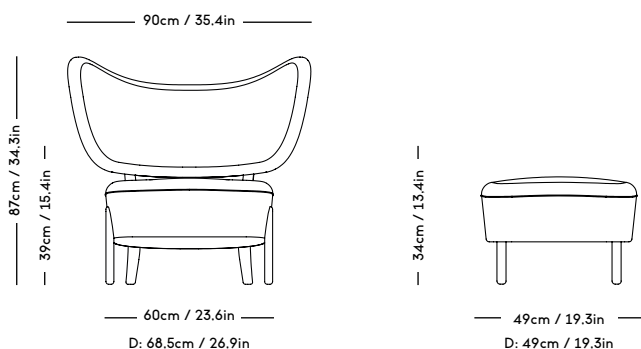

TMBO Lounge Chair & Pouff

Magnus Læssøe Stephensen, 1935

PRICE GROUP	PRODUCT / VARIANT	LEGS	LEADTIME	PRICE EX. VAT (EUR)
1	ROMO / Linara, KVADRAT / Remix	Natural oiled oak, Dark oiled oak	8–10 weeks	3100
2	KVADRAT / Hallingdal	Natural oiled oak, Dark oiled oak	8–10 weeks	3350
3	KVADRAT / Vidar	Natural oiled oak, Dark oiled oak	8–10 weeks	3500
4	DAW / McNutt, KVADRAT / Colline	Natural oiled oak, Dark oiled oak	8–10 weeks	3650
5	BUTE / Storr, DAW / Grand Mohair, DEDAR / Tigerbeat, Karakorum, KVADRAT / Sisu	Natural oiled oak, Dark oiled oak	8–10 weeks	3950
6	JENNIFFER SHORTO / Seafoam	Natural oiled oak, Dark oiled oak	8–10 weeks	4150
7	DEDAR / Artemidor	Natural oiled oak, Dark oiled oak	8–10 weeks	4700
8	PIERRE FREY / Opio, Alexander	Natural oiled oak, Dark oiled oak	8–10 weeks	5100
Sheepskin	Moonlight, Sahara	Natural oiled oak, Dark oiled oak	8–10 weeks	4400
COM & COL	Customers own material textile / leather	Natural oiled oak, Dark oiled oak	8–10 weeks	3350
Customized legs	Walnut, Black stained oak	Natural oiled or Varnish	8–10 weeks	220