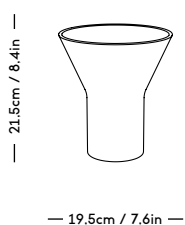

KYO Collection

Snorre Læssøe Stephensen, 1962

ITEM CODE	PRODUCT / VARIANT	MATERIAL	LEADTIME	COLLI	PRICE EX. VAT (EUR)
30110	KYO Vase Star medium White	Glazed porcelain	In stock	4	42
30120	KYO Vase Star large White	Glazed porcelain	In stock	4	54
30111	KYO Vase Star medium Blue	Glazed porcelain	In stock	4	42
30121	KYO Vase Star large Blue	Glazed porcelain	In stock	4	54
30140	KYO Vase Medium / white	Glazed porcelain	In stock	4	108
30141	KYO Vase Medium / blue	Glazed porcelain	In stock	4	108
30150	KYO Vase Large / white	Glazed porcelain	In stock	4	132
30151	KYO Vase Large / blue	Glazed porcelain	In stock	4	132