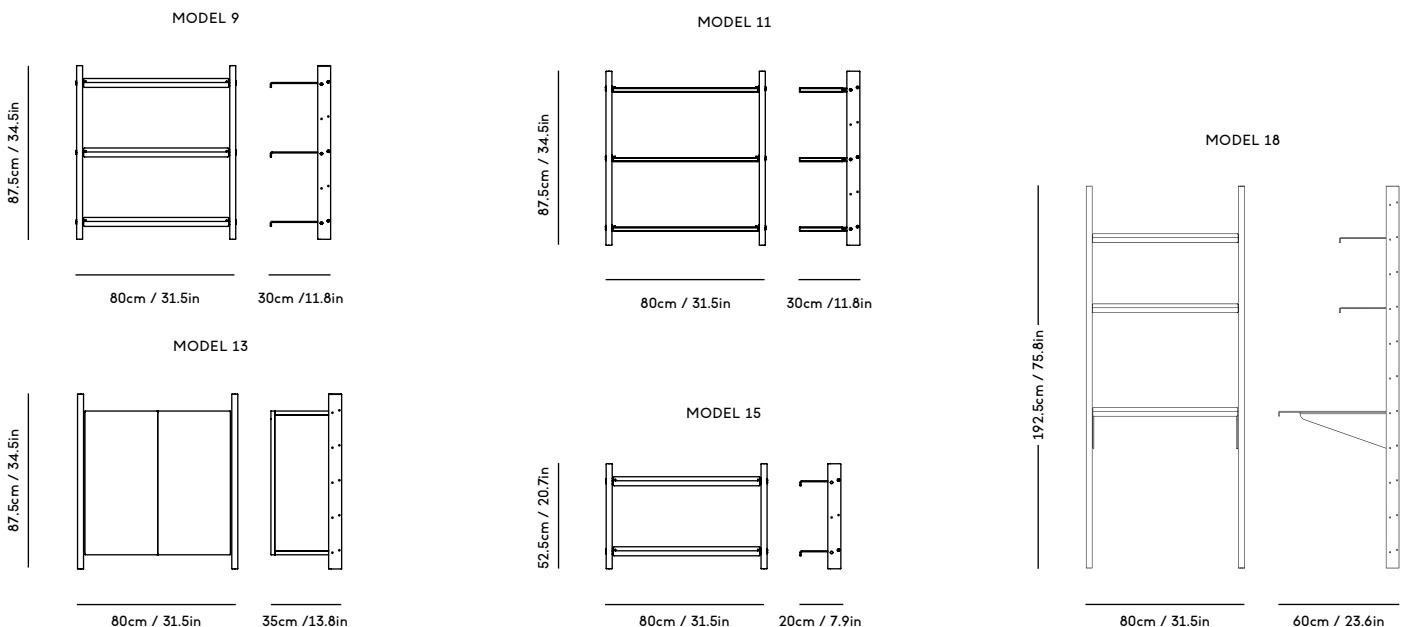

MOD Shelving System

Magnus Sangild, 2023

ITEM CODE	PRODUCT / VARIANT	MATERIAL	LEADTIME	PRICE EX. VAT (EUR)
MOD9	MOD Model 9, 2 x 875 Rail + 3 x Alu shelves	Solid oak wood, aluminum and stainless steel	In stock	975
MOD10	MOD Model 10, 1 x 875 Rail + 3 x Alu shelves	Solid oak wood, aluminum and stainless steel	In stock	865
MOD11	MOD Model 11, 2 x 875 Rail + 3 x OAK shelves	Solid oak wood, oak veneered plywood and stainless steel	In stock	980
MOD12	MOD Model 12, 1 x 875 Rail + 3 x OAK shelves	Solid oak wood, oak veneered plywood and stainless steel	In stock	870
MOD13	MOD Model 13, 2 x 875 Rail + Cabinet	Solid oak wood, oak veneered plywood and stainless steel	In stock	1485
MOD14	MOD Model 14, 1 x 875 Rail + Cabinet	Solid oak wood, oak veneered plywood and stainless steel	In stock	1265
MOD15	MOD Model 15, 2 x 525 Rail + 2 x Alu shelves	Solid oak wood, aluminum and stainless steel	In stock	695
MOD16	MOD Model 16, 1 x 525 Rail + 2 x Alu shelves	Solid oak wood, aluminum and stainless steel	In stock	575
MOD18	MOD model 18, 2 x 1925 Rail + 2 x Alu shelves + Desk in Alu	Solid oak wood, aluminum and stainless steel	In stock	1570