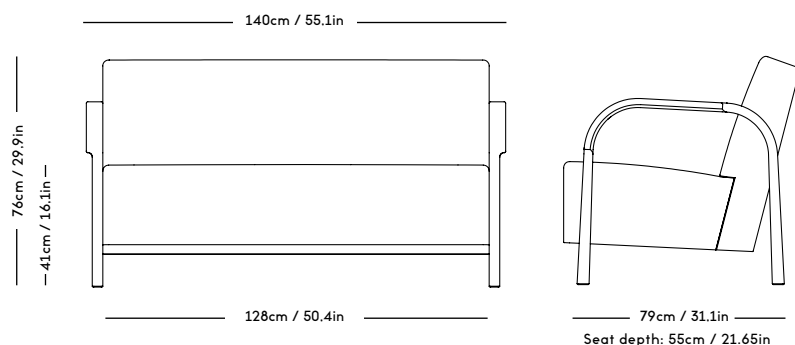

ARCH Upholstered Sofa 2 Seater - Standard textiles

Mazo x Magnus Læssøe Stephensen, 2020

ITEM CODE	PRODUCT / VARIANT	LEGS	LEADTIME	PRICE EX. VAT (EUR)
STARC2-VB24	KVADRAT / Vidar 333	Black OAK	8–10 weeks	3550
STARC2-MO24	DAW / McNutt White	OAK	8–10 weeks	3775
STARC2-MB24	DAW / McNutt White	Black OAK	8–10 weeks	3775
STARC2-TSO24	NOBILIS / Taiga Taupe - 10946-10	Smoked OAK	8–10 weeks	4225

Material: Wood frame and legs, Felt gliders, Foam (HR), Wadding (polyester) and upholstery (fabric / sheepskin).

COM/COL usage (based on fabric width of 140, and solid color/random matching): 6m / NOT DUABLE