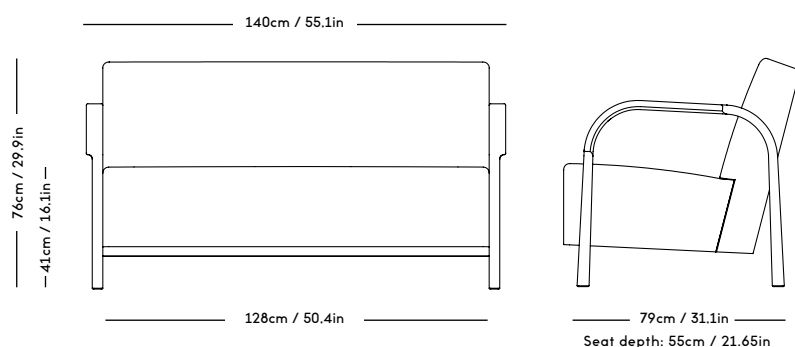

ARCH Upholstered Sofa 2 Seater

Mazo x Magnus Læssøe Stephensen, 2020

PRICE GROUP	PRODUCT / VARIANT	LEGS	LEADTIME	PRICE EX. VAT (EUR)
1	ROMO / Linara, KVADRAT / Remix	Natural oiled oak, Dark oiled oak, Black stained oak	8–10 weeks	2850
2	KVADRAT / Hallingdal	Natural oiled oak, Dark oiled oak, Black stained oak	8–10 weeks	3175
3	KVADRAT / Vidar	Natural oiled oak, Dark oiled oak, Black stained oak	8–10 weeks	3550
4	DAW / McNutt, KVADRAT / Colline	Natural oiled oak, Dark oiled oak, Black stained oak	8–10 weeks	3775
5	BUTE / Storr, DAW / Grand Mohair, DEDAR / Tigerbeat, Karakorum, KVADRAT / Sisu	Natural oiled oak, Dark oiled oak, Black stained oak	8–10 weeks	4225
6	JENNIFFER SHORTO / Seafoam	Natural oiled oak, Dark oiled oak, Black stained oak	8–10 weeks	4550
7	DEDAR / Artemidor	Natural oiled oak, Dark oiled oak, Black stained oak	8–10 weeks	5000
8	PIERRE FREY / Opio, Alexander	Natural oiled oak, Dark oiled oak, Black stained oak	8–10 weeks	5500
Sheepskin	Moonlight, Sahara	Natural oiled oak, Dark oiled oak, Black stained oak	8–10 weeks	5500
COM & COL	Customers own material textile / leather	Natural oiled oak, Dark oiled oak, Black stained oak	8–10 weeks	3175

Material: Wood frame and legs, Felt gliders, Foam (HR), Wadding (polyester) and upholstery (fabric / sheepskin).

COM/COL usage (based on fabric width of 140, and solid color/random matching): 6m / NOT DUABLE