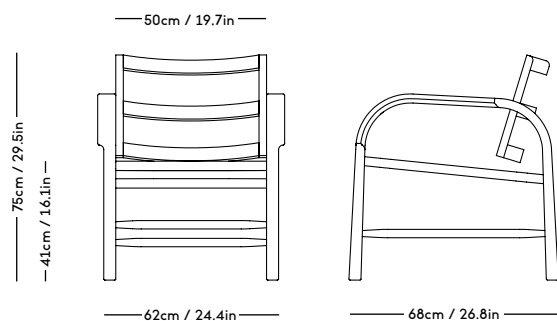

ARCH Lounge Chair

Magnus Læssøe Stephensen, 1932

ITEM CODE	PRODUCT / VARIANT	MATERIAL	LEADTIME	PRICE EX. VAT (EUR)
80100	ARCH Lounge Chair Natural Oiled	Solid oak & Paper cord	In stock	1650
80101	ARCH Lounge Chair Ruby Red	Solid oak & Paper cord	In stock	1650
80102	ARCH Lounge Chair Auberge Brown	Solid oak & Paper cord	In stock	1650