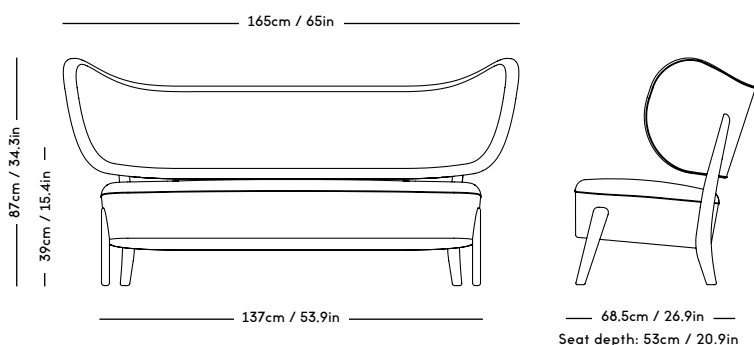

TMBO Sofa

Magnus Læssøe Stephensen, 1935

PRICE GROUP	PRODUCT / VARIANT	LEGS	LEADTIME	PRICE EX. VAT (EUR)
1	ROMO / Linara, KVADRAT / Remix	Natural oiled oak, Dark oiled oak	8–10 weeks	3300
2	KVADRAT / Hallingdal	Natural oiled oak, Dark oiled oak	8–10 weeks	3400
3	KVADRAT / Vidar	Natural oiled oak, Dark oiled oak	8–10 weeks	3650
4	DAW / McNutt, KVADRAT / Colline	Natural oiled oak, Dark oiled oak	8–10 weeks	3795
5	BUTE / Storr, DAW / Grand Mohair, DEDAR / Tigerbeat, Karakorum, KVADRAT / Sisu	Natural oiled oak, Dark oiled oak	8–10 weeks	3850
6	JENNIFFER SHORTO / Seafoam	Natural oiled oak, Dark oiled oak	8–10 weeks	4150
7	DEDAR / Artemidor	Natural oiled oak, Dark oiled oak	8–10 weeks	5000
8	PIERRE FREY / Opio, Alexander	Natural oiled oak, Dark oiled oak	8–10 weeks	5500
Sheepskin	Moonlight, Sahara	Natural oiled oak, Dark oiled oak	8–10 weeks	5050
COM & COL	Customers own material textile / leather	Natural oiled oak, Dark oiled oak	8–10 weeks	3400
Customized legs	Walnut, Black stained oak	Natural oiled or Varnish	8–10 weeks	150

Material: Wood frame and legs, Felt gliders, Foam (HR), Wadding (polyester) and upholstery (fabric / sheepskin).

COM/COL usage (based on fabric width of 140, and solid color/random matching): 7m/NOT DUABLE