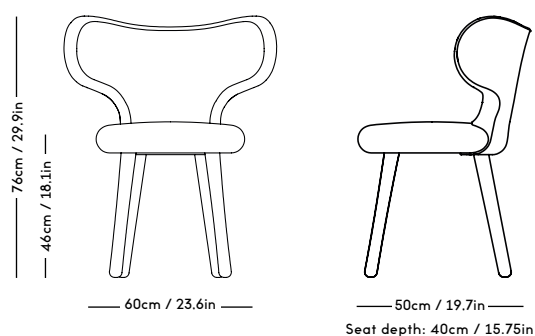

WNG Chair

Magnus Læssøe Stephensen, 1937

PRICE GROUP	PRODUCT / VARIANT	LEGS	LEADTIME	PRICE EX. VAT (EUR)
1	KVADRAT / Remix	Natural oiled oak	8–10 weeks	875
2	KVADRAT / Hallingdal	Natural oiled oak	8–10 weeks	950
3	KVADRAT / Vidar, Fiord	Natural oiled oak	8–10 weeks	1050
4	DAW / Mcnutt, KVADRAT / Colline	Natural oiled oak	8–10 weeks	1150
5	BUTE / Storr, DEDAR / Karakorum, KVADRAT / Sisu	Natural oiled oak	8–10 weeks	1200
6	JENNIFFER SHORTO / Seafoam	Natural oiled oak	8–10 weeks	1250
7	DEDAR / Artemidor	Natural oiled oak	8–10 weeks	1450
8	PIERRE FREY / Opio, Alexander	Natural oiled oak	8–10 weeks	1675
Sheepskin	Moonlight, Sahara	Natural oiled oak	8–10 weeks	1300
COM & COL	Customers own material textile / leather	Natural oiled oak	8–10 weeks	950
Customized legs	Walnut, Black stained oak	Natural oiled or varnish	8–10 weeks	150

Material: Wood frame and legs, Felt gliders, Foam (HR), Wadding (polyester) and upholstery (fabric / leather / sheepskin).

COM/COL usage (based on fabric width of 140, and solid color/random matching): 2m / 3m2