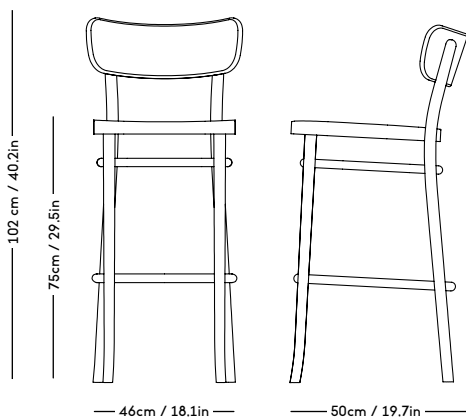

MZO Bar Stool

Magnus Læssøe Stephensen, 1931

ITEM CODE	PRODUCT / VARIANT	MATERIAL	LEADTIME	PRICE EX. VAT (EUR)
10101BAR	MZO Bar Stool Black Stained	Beech / stain	In stock	525
10124BAR	MZO Bar Stool w. Upholstery: KVADRAT Remix	Beech / stain / textile	In stock	575