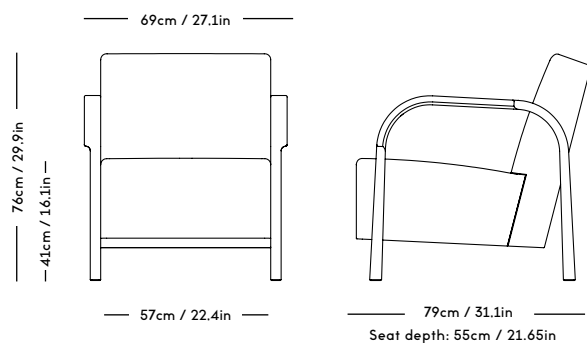

ARCH Upholstered Lounge Chair - Standard textiles

Mazo x Magnus Læssøe Stephensen, 2020

ITEM CODE	PRODUCT / VARIANT	LEGS	LEADTIME	PRICE EX. VAT (EUR)
STARCL-VO24	KVADRAT / Vidar 333	OAK	8–10 weeks	2450
STARCL-VB24	KVADRAT / Vidar 333	Black OAK	8–10 weeks	2450
STARCL-VDO24	KVADRAT / Vidar 786 (seat), Vidar 333 (back)	OAK	8–10 weeks	2450
STARCL-VDB24	KVADRAT / Vidar 786 (seat), Vidar 333 (back)	Black OAK	8–10 weeks	2450
STARCL-MO24	DAW / McNutt White	OAK	8–10 weeks	2550
STARCL-MB2	DAW / McNutt White	Black OAK	8–10 weeks	2550
STARCL-TSO24	NOBILIS / Taiga Taupe - 10946-10	Smoked OAK	8–10 weeks	2600

Material: Wood frame and legs, Felt gliders, Foam (HR), Wadding (polyester) and upholstery (fabric / leather / sheepskin).

COM/COL usage (based on fabric width of 140, and solid color/random matching): 3,5m / 6m2 (2 separate hides)