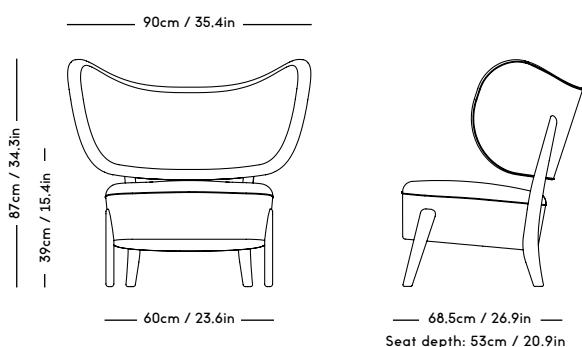

TMBO Lounge Chair

Magnus Læssøe Stephensen, 1935

PRICE GROUP	PRODUCT / VARIANT	LEGS	LEADTIME	PRICE EX. VAT (EUR)
1	ROMO / Linara, KVADRAT / Remix	Natural oiled oak, Dark oiled oak	8–10 weeks	2450
2	KVADRAT / Hallingdal	Natural oiled oak, Dark oiled oak	8–10 weeks	2600
3	KVADRAT / Vidar	Natural oiled oak, Dark oiled oak	8–10 weeks	2850
4	DAW / McNutt, KVADRAT / Colline	Natural oiled oak, Dark oiled oak	8–10 weeks	2950
5	BUTE / Storr, DAW / Grand Mohair, DEDAR / Tigerbeat, Karakorum, KVADRAT / Sisu	Natural oiled oak, Dark oiled oak	8–10 weeks	3150
6	JENNIFFER SHORTO / Seafoam	Natural oiled oak, Dark oiled oak	8–10 weeks	3400
7	DEDAR / Artemidor	Natural oiled oak, Dark oiled oak	8–10 weeks	3600
8	PIERRE FREY / Opio, Alexander	Natural oiled oak, Dark oiled oak	8–10 weeks	3850
Sheepskin	Moonlight, Sahara	Natural oiled oak, Dark oiled oak	8–10 weeks	3595
COM & COL	Customers own material textile / leather	Natural oiled oak, Dark oiled oak	8–10 weeks	2600
Customized legs	Walnut, Black stained oak	Natural oiled or Varnish	8–10 weeks	150

Material: Wood frame and legs, Felt gliders, Foam (HR), Wadding (polyester) and upholstery (fabric / leather / sheepskin).

COM/COL usage (based on fabric width of 140, and solid color/random matching): 4m / 6m2