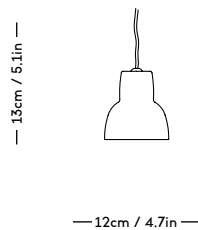

16PLUS Collection

Snorre Læssøe Stephensen, 1979

ITEM CODE	PRODUCT / VARIANT	MATERIAL	LEADTIME	COLLI	PRICE EX. VAT (EUR)
40140	Pendant lamp	Bonechina	In stock	4	130
40130	Pendant lamp w. hanger	OAK / Bonechina	In stock	4	165
40120	Wall lamp	OAK / Bonechina	In stock	4	195
40110	Wall lamp adjustable	OAK / Bonechina	In stock	4	260
40100	Table lamp	OAK / Bonechina	In stock	4	315
40200	Bulb, dimmable	OAK / Bonechina	In stock	10	14