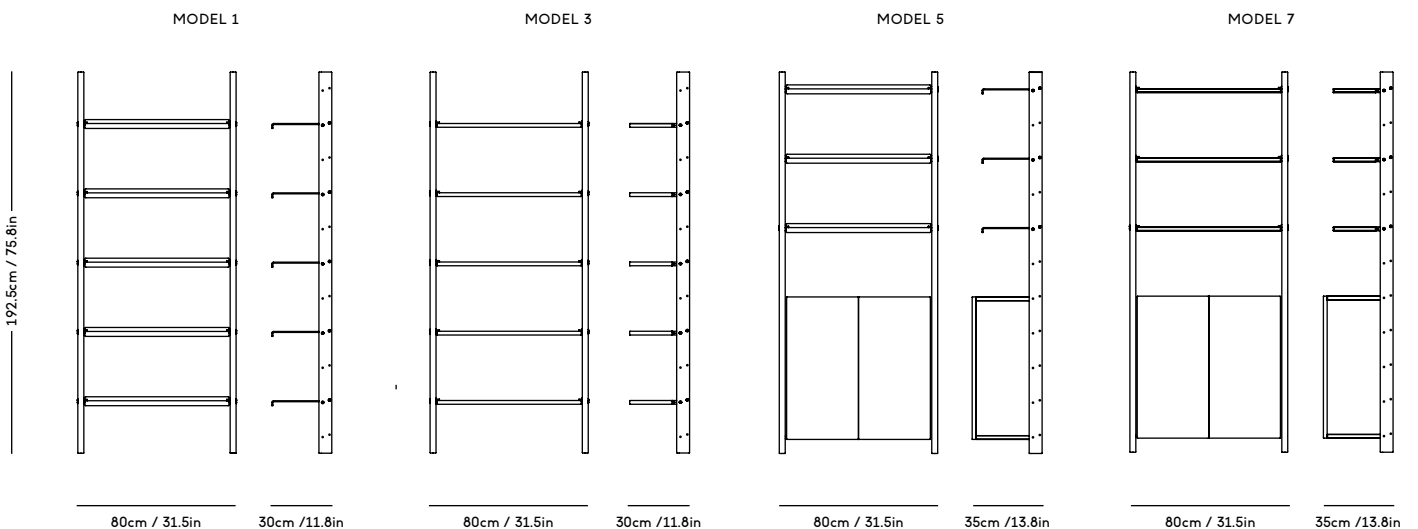

# MOD Shelving System

Magnus Sangild, 2023

ITEM CODE	PRODUCT / VARIANT	MATERIAL	LEADTIME	PRICE EX. VAT (EUR)
MOD1	MOD Model 1, 2 x 1925 Rail + 5 x Alu shelves	Solid oak wood, aluminum and stainless steel	In stock	1605
MOD2	MOD Model 2, 1 x 1925 Rail + 5 x Alu shelves	Solid oak wood, aluminum and stainless steel	In stock	1375
MOD3	MOD Model 3, 2 x 1925 Rail + 5 x OAK shelves	Solid oak wood, oak veneered plywood and stainless steel	In stock	1605
MOD4	MOD Model 4, 1 x 1925 Rail + 5 x OAK shelves	Solid oak wood, oak veneered plywood and stainless steel	In stock	1375
MOD5	MOD Model 5, 2 x 1925 Rail + 3 x Alu shelves + Cabinet	Solid oak wood, oak veneered plywood, aluminium and stainless steel	In stock	2295
MOD6	MOD Model 6, 1 x 1925 Rail + 3 x Alu shelves + Cabinet	Solid oak wood, oak veneered plywood, aluminium and stainless steel	In stock	2065
MOD7	MOD Model 7, 2 x 1925 Rail + 3 x OAK shelves + Cabinet	Solid oak wood, oak veneered plywood and stainless steel	In stock	2290
MOD8	MOD Model 8, 1 x 1925 Rail + 3 x OAK shelves + Cabinet	Solid oak wood, oak veneered plywood and stainless steel	In stock	2065