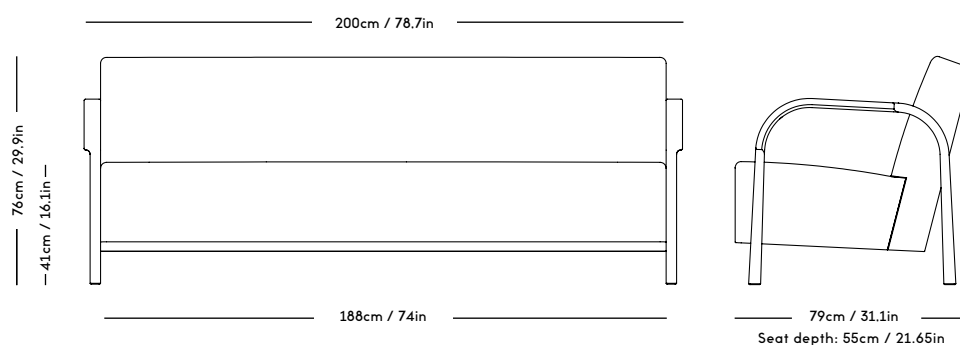

ARCH Upholstered Sofa 3 Seater

Mazo x Magnus Læssøe Stephensen, 2020

PRICE GROUP	PRODUCT / VARIANT	LEGS	LEADTIME	PRICE EX. VAT (EUR)
1	ROMO / Linara, KVADRAT / Remix	Natural oiled oak, Dark oiled oak, Black stained oak	8–10 weeks	3350
2	KVADRAT / Hallingdal	Natural oiled oak, Dark oiled oak, Black stained oak	8–10 weeks	3675
3	KVADRAT / Vidar	Natural oiled oak, Dark oiled oak, Black stained oak	8–10 weeks	3875
4	DAW / McNutt, KVADRAT / Colline	Natural oiled oak, Dark oiled oak, Black stained oak	8–10 weeks	4350
5	BUTE / Storr, DAW / Grand Mohair, DEDAR / Tigerbeat, Karakorum, KVADRAT / Sisu	Natural oiled oak, Dark oiled oak, Black stained oak	8–10 weeks	4925
6	JENNIFFER SHORTO / Seafoam	Natural oiled oak, Dark oiled oak, Black stained oak	8–10 weeks	5225
7	DEDAR / Artemidor	Natural oiled oak, Dark oiled oak, Black stained oak	8–10 weeks	6100
8	PIERRE FREY / Opio, Alexander	Natural oiled oak, Dark oiled oak, Black stained oak	8–10 weeks	6950
Sheepskin	Moonlight, Sahara	Natural oiled oak, Dark oiled oak, Black stained oak	8–10 weeks	6550
COM & COL	Customers own material textile / leather	Natural oiled oak, Dark oiled oak, Black stained oak	8–10 weeks	3675

Material: Wood frame and legs, Felt gliders, Foam (HR), Wadding (polyester) and upholstery (fabric/sheepskin).

COM/COL usage (based on fabric width of 140, and solid color/random matching): 8m / NOT DUABLE