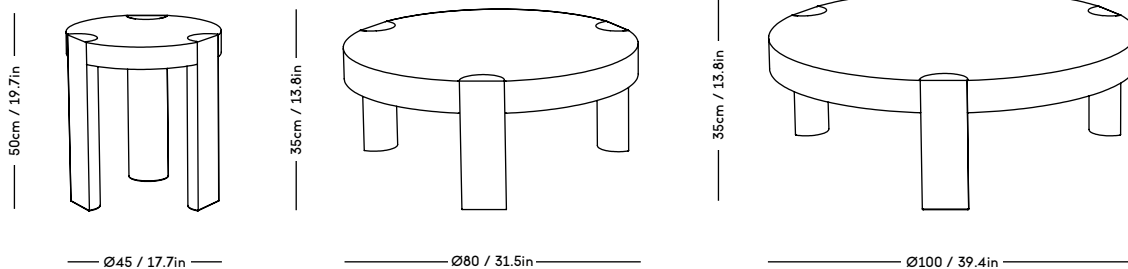

# MOD Shelving System

Magnus Sangild, 2023

ITEM CODE	PRODUCT / VARIANT	MATERIAL	LEADTIME	PRICE EX. VAT (EUR)
MOD1	MOD Model 1, 2 x 1925 Rail + 5 x Alu shelves	Solid oak wood, aluminum and stainless steel	In stock	1605
MOD2	MOD Model 2, 1 x 1925 Rail + 5 x Alu shelves	Solid oak wood, aluminum and stainless steel	In stock	1375
MOD3	MOD Model 3, 2 x 1925 Rail + 5 x OAK shelves	Solid oak wood, oak veneered plywood and stainless steel	In stock	1605
MOD4	MOD Model 4, 1 x 1925 Rail + 5 x OAK shelves	Solid oak wood, oak veneered plywood and stainless steel	In stock	1375
MOD5	MOD Model 5, 2 x 1925 Rail + 3 x Alu shelves + Cabinet	Solid oak wood, oak veneered plywood, aluminium and stainless steel	In stock	2295
MOD6	MOD Model 6, 1 x 1925 Rail + 3 x Alu shelves + Cabinet	Solid oak wood, oak veneered plywood, aluminium and stainless steel	In stock	2065
MOD7	MOD Model 7, 2 x 1925 Rail + 3 x OAK shelves + Cabinet	Solid oak wood, oak veneered plywood and stainless steel	In stock	2290
MOD8	MOD Model 8, 1 x 1925 Rail + 3 x OAK shelves + Cabinet	Solid oak wood, oak veneered plywood and stainless steel	In stock	2065