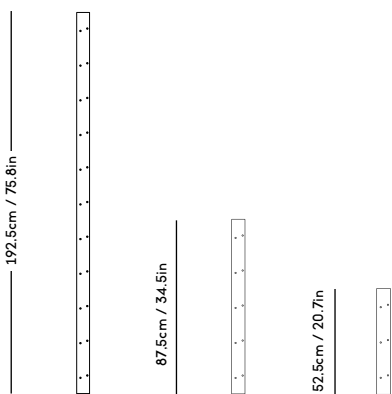

MOD Shelving System

Magnus Sangild, 2023

ITEM CODE	PRODUCT / VARIANT	MATERIAL	LEADTIME	PRICE EX. VAT (EUR)
70110	MOD Rail 1925	Solid oak wood	In stock	255
70120	MOD Rail 875	Solid oak wood	In stock	175
70130	MOD Rail 525	Solid oak wood	In stock	160
70200	MOD Shelf Alu W730 x D300	Aluminium	In stock	250
70210	MOD Shelf Alu W730 x D200	Aluminium	In stock	235
70220	MOD Magazine Shelf Alu W730 x D300	Aluminium	In stock	335
70230	MOD DESK Alu W730 x D600	Aluminium	In stock	560
70300	MOD Shelf OAK W730 x D300	Oak veneered plywood	In stock	250
70400	MOD Cabinet	Oak veneered plywood	In stock	1145

MOD RAIL 1925, 875, 525