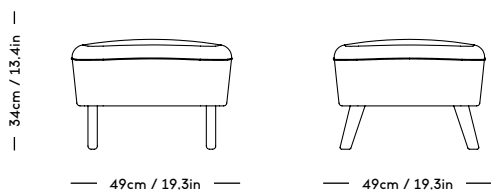

TMBO Pouff

Mazo x Magnus Læssøe Stephensen, 2020

PRICE GROUP	PRODUCT / VARIANT	LEGS	LEADTIME	PRICE EX. VAT (EUR)
1	ROMO / Linara, KVADRAT / Remix	Natural oiled oak, Dark oiled oak	8–10 weeks	900
2	KVADRAT / Hallingdal	Natural oiled oak, Dark oiled oak	8–10 weeks	950
3	KVADRAT / Vidar	Natural oiled oak, Dark oiled oak	8–10 weeks	1000
4	DAW / McNutt, KVADRAT / Colline	Natural oiled oak, Dark oiled oak	8–10 weeks	1100
5	BUTE / Storr, DAW / Grand Mohair, DEDAR / Tigerbeat, Karakorum, KVADRAT / Sisu	Natural oiled oak, Dark oiled oak	8–10 weeks	1200
6	JENNIFFER SHORTO / Seafoam	Natural oiled oak, Dark oiled oak	8–10 weeks	1300
7	DEDAR / Artemidor	Natural oiled oak, Dark oiled oak	8–10 weeks	1400
8	PIERRE FREY / Opio, Alexander	Natural oiled oak, Dark oiled oak	8–10 weeks	1600
Sheepskin	Moonlight, Sahara	Natural oiled oak, Dark oiled oak	8–10 weeks	1100
COM & COL	Customers own material textile / leather	Natural oiled oak, Dark oiled oak	8–10 weeks	950
Customize legs	Walnut, Black stained oak	Natural oiled or Varnish	8–10 weeks	150

Material: Wood frame and legs, Felt gliders, Foam (HR), Wadding (polyester) and upholstery (fabric / leather / sheepskin).

COM/COL usage (based on fabric width of 140, and solid color/random matching): 2m / 3m²