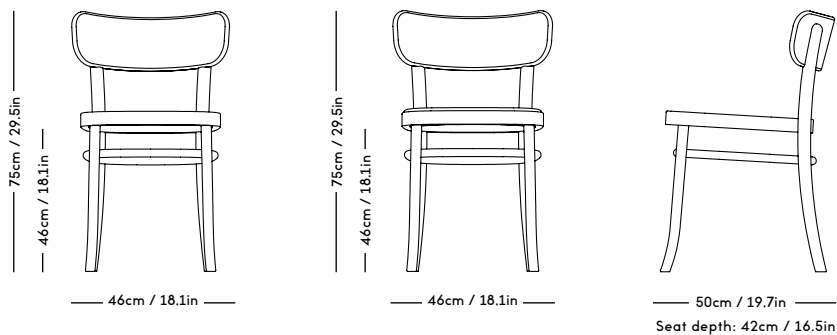

MZO Chair

Magnus Læssøe Stephensen, 1931

ITEM CODE	PRODUCT / VARIANT	MATERIAL	LEADTIME	PRICE EX. VAT (EUR)
10101	MZO Chair Black Stained	Beech / stain	In stock	450
10102	MZO Chair Royal Blue	Beech / stain	In stock	450
10124	MZO Chair w. Upholstery KVADRAT / Remix	Beech / stain / textile	In stock	475