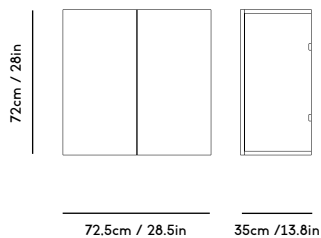

MOD CABINET

ALU SHELF 300