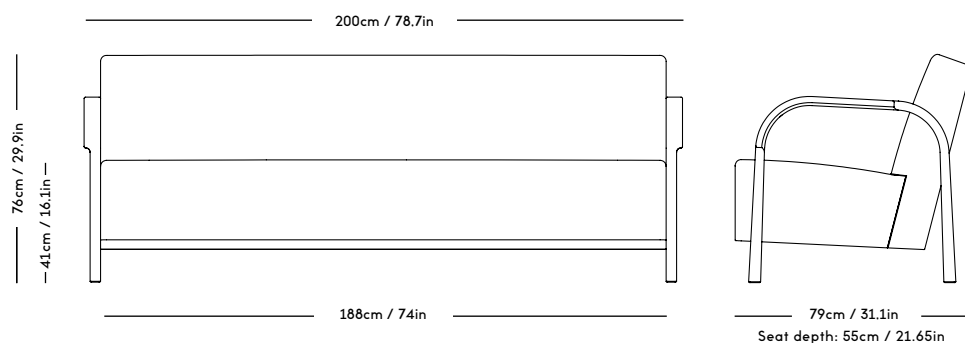

ARCH Upholstered Sofa 3 Seater - Standard textiles

Mazo x Magnus Læssøe Stephensen, 2020

ITEM CODE	PRODUCT / VARIANT	LEGS	LEADTIME	PRICE EX. VAT (EUR)
STARC3-VB24	KVADRAT / Vidar 333	Black OAK	8–10 weeks	3875
STARC3-MO24	DAW / McNutt White	OAK	8–10 weeks	4350
STARC3-MB24	DAW / McNutt White	Black OAK	8–10 weeks	4350
STARC3-TSO24	NOBILIS / Taiga Taupe - 10946-10	Smoked OAK	8–10 weeks	4925

Material: Wood frame and legs, Felt gliders, Foam (HR), Wadding (polyester) and upholstery (fabric/sheepskin).

COM/COL usage (based on fabric width of 140, and solid color/random matching): 8m / NOT DUABLE