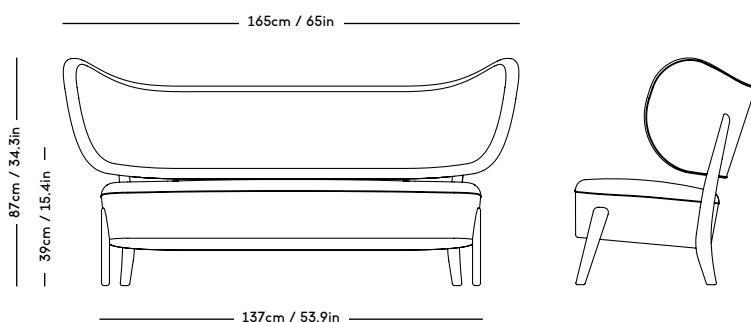

TMBO Sofa - Standard textiles

Magnus Læssøe Stephensen, 1935

ITEM CODE	PRODUCT / VARIANT	LEGS	LEADTIME	PRICE EX. VAT (EUR)
STTMBOS-V24	KVADRAT / Vidar 333	Smoked OAK	8–10 weeks	3650
STTMBOS-T24	NOBILIS / Taiga Taupe - 10946-10	Smoked OAK	8–10 weeks	3850
STTMBOS-SS24	SKANDILOCK / Sheepskin Sahara	OAK	8–10 weeks	5050
STTMBOS-SM24	SKANDILOCK / Sheepskin Moonlight	OAK	8–10 weeks	5050

Material: Wood frame and legs, Felt gliders, Foam (HR), Wadding (polyester) and upholstery (fabric / sheepskin).

COM/COL usage (based on fabric width of 140, and solid color/random matching): 7m/NOT DUABLE