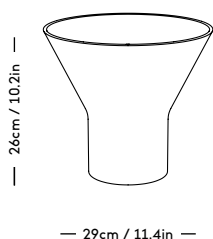

KYO Collection

Snorre Læssøe Stephensen, 1962

ITEM CODE	PRODUCT / VARIANT	MATERIAL	LEADTIME	COLLI	PRICE EX. VAT (EUR)
30110	KYO Vase Star medium White	Glazed porcelain	In stock	4	42
30120	KYO Vase Star large White	Glazed porcelain	In stock	4	54
30111	KYO Vase Star medium Blue	Glazed porcelain	In stock	4	42
30121	KYO Vase Star large Blue	Glazed porcelain	In stock	4	54
30140	KYO Vase Medium / white	Glazed porcelain	In stock	4	108
30141	KYO Vase Medium / blue	Glazed porcelain	In stock	4	108
30150	KYO Vase Large / white	Glazed porcelain	In stock	4	132
30151	KYO Vase Large / blue	Glazed porcelain	In stock	4	132