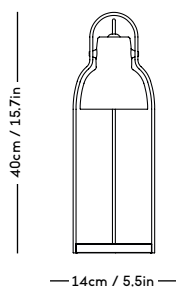

16PLUS Collection

Snorre Læssøe Stephensen, 1979

ITEM CODE	PRODUCT / VARIANT	MATERIAL	LEADTIME	COLLI	PRICE EX. VAT (EUR)
40140	Pendant lamp	Bonechina	In stock	4	130
40130	Pendant lamp w. hanger	OAK / Bonechina	In stock	4	165
40120	Wall lamp	OAK / Bonechina	In stock	4	195
40110	Wall lamp adjustable	OAK / Bonechina	In stock	4	260
40100	Table lamp	OAK / Bonechina	In stock	4	315
40200	Bulb, dimmable	OAK / Bonechina	In stock	10	14