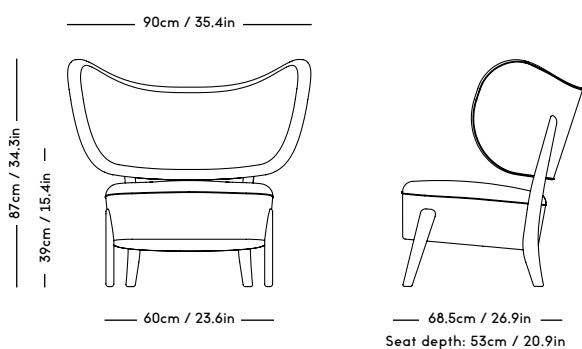

TMBO Lounge Chair - Standard textiles

Magnus Læssøe Stephensen, 1935

ITEM CODE	PRODUCT / VARIANT	LEGS	LEADTIME	PRICE EX. VAT (EUR)
STTMBO-V24	KVADRAT / Vidar 333	Smoked OAK	8–10 weeks	2850
STTMBO-T24	NOBILIS / Taiga Taupe - 10946-10	Smoked OAK	8–10 weeks	2950
STTMBO-SS24	SKANDILOCK / Sheepskin Sahara	OAK	8–10 weeks	3595
STTMBO-SM24	SKANDILOCK / Sheepskin Moonlight	OAK	8–10 weeks	3595

Material: Wood frame and legs, Felt gliders, Foam (HR), Wadding (polyester) and upholstery (fabric / leather / sheepskin).

COM/COL usage (based on fabric width of 140, and solid color/random matching): 4m / 6m²