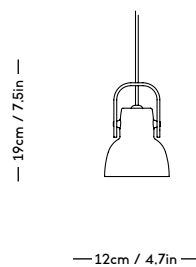

16PLUS Collection

Snorre Læssøe Stephensen, 1979

ITEM CODE	PRODUCT / VARIANT	MATERIAL	LEADTIME	COLLI	PRICE EX. VAT (EUR)
40140	Pendant lamp	Bonechina	In stock	4	130
40130	Pendant lamp w. hanger	OAK / Bonechina	In stock	4	165
40120	Wall lamp	OAK / Bonechina	In stock	4	195
40110	Wall lamp adjustable	OAK / Bonechina	In stock	4	260
40100	Table lamp	OAK / Bonechina	In stock	4	315
40200	Bulb, dimmable	OAK / Bonechina	In stock	10	14