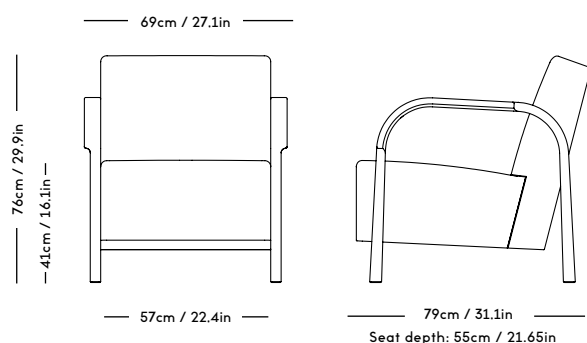

ARCH Upholstered Lounge Chair

Mazo x Magnus Læssøe Stephensen, 2020

PRICE GROUP	PRODUCT / VARIANT	LEGS	LEADTIME	PRICE EX. VAT (EUR)
1	ROMO / Linara, KVADRAT / Remix	Natural oiled oak, Dark oiled oak, Black stained oak	8–10 weeks	1900
2	KVADRAT / Hallingdal	Natural oiled oak, Dark oiled oak, Black stained oak	8–10 weeks	2200
3	KVADRAT / Vidar	Natural oiled oak, Dark oiled oak, Black stained oak	8–10 weeks	2450
4	DAW / McNutt, KVADRAT / Colline	Natural oiled oak, Dark oiled oak, Black stained oak	8–10 weeks	2550
5	BUTE / Storr, DAW / Grand Mohair, DEDAR / Tigerbeat, Karakorum, KVADRAT / Sisu	Natural oiled oak, Dark oiled oak, Black stained oak	8–10 weeks	2600
6	JENNIFFER SHORTO / Seafoam	Natural oiled oak, Dark oiled oak, Black stained oak	8–10 weeks	2800
7	DEDAR / Artemidor	Natural oiled oak, Dark oiled oak, Black stained oak	8–10 weeks	3400
8	PIERRE FREY / Opio, Alexander	Natural oiled oak, Dark oiled oak, Black stained oak	8–10 weeks	3900
Sheepskin	Moonlight, Sahara	Natural oiled oak, Dark oiled oak, Black stained oak	8–10 weeks	3128
COM & COL	Customers own material textile / leather	Natural oiled oak, Dark oiled oak, Black stained oak	8–10 weeks	2200

Material: Wood frame and legs, Felt gliders, Foam (HR), Wadding (polyester) and upholstery (fabric / leather / sheepskin).

COM/COL usage (based on fabric width of 140, and solid color/random matching): 3,5m / 6m² (2 separate hides)