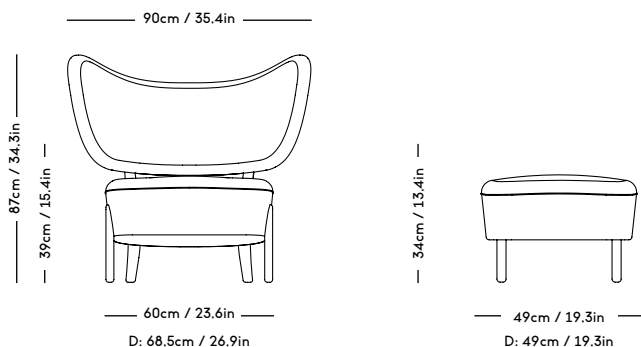

TMBO Lounge Chair & Pouff - Standard textiles

Magnus Læssøe Stephensen, 1935

ITEM CODE	PRODUCT / VARIANT	LEGS	LEADTIME	PRICE EX. VAT (EUR)
STTMBOP-V24	KVADRAT / Vidar 333	Smoked OAK	8–10 weeks	3500
STTMBOP-T24	NOBILIS / Taiga Taupe - 10946-10	Smoked OAK	8–10 weeks	3950
STTMBOP-SS24	SKANDILOCK / Sheepskin Sahara	OAK	8–10 weeks	4400
STTMBOP-SM24	SKANDILOCK / Sheepskin Moonlight	OAK	8–10 weeks	4400