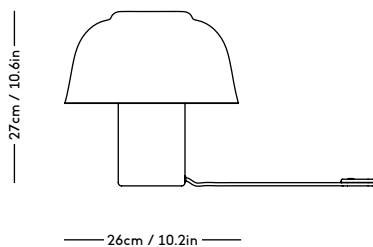

YUKI Lamp

Signe Hytte, 2021

ITEM CODE	PRODUCT / VARIANT	MATERIAL	LEADTIME	PRICE EX. VAT (EUR)
40170	Table lamp White	Mouth blown glass	In stock	245
40171	Table lamp Light blue	Mouth blown glass	In stock	245
40172	Table lamp Olive	Mouth blown glass	In stock	245