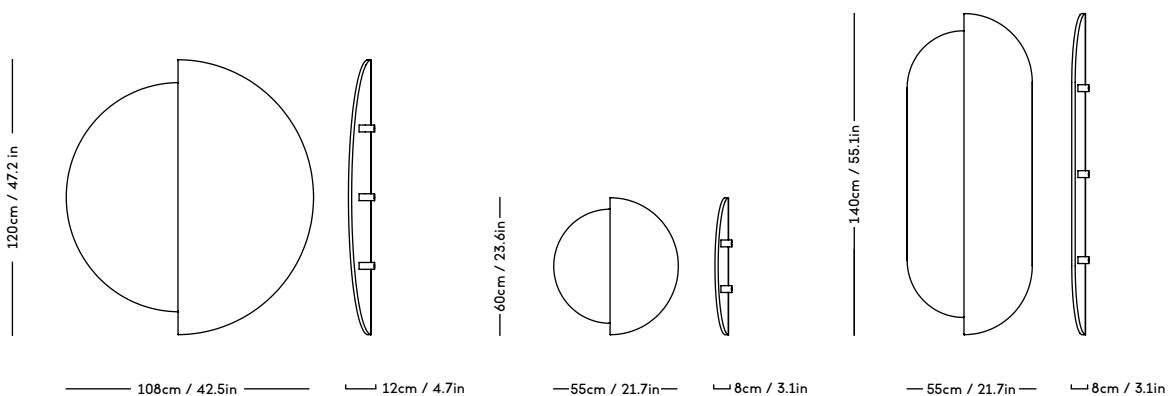

RAE Mirror

Jessica Vedel, 2017

ITEM CODE	PRODUCT / VARIANT	MATERIAL	LEADTIME	PRICE EX. VAT (EUR)	PRICE INCL. VAT (GBP)
50110	RAE mirror Ø120 (Ivory)	Painted MDF and mirror glass	In stock	1225	1310
50120	RAE mirror Ø60 (White)	Painted MDF and mirror glass	In stock	305	325
50121	RAE mirror Ø60 (Dark red)	Painted MDF and mirror glass	In stock	305	325
50130	RAE mirror Full body (White)	Painted MDF and mirror glass	In stock	625	665