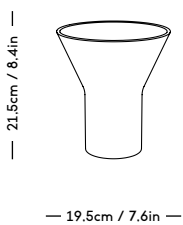

KYO Collection

Snorre Læssøe Stephensen, 1962

ITEM CODE	PRODUCT / VARIANT	MATERIAL	LEADTIME	COLLI	PRICE EX. VAT (EUR)	PRICE INCL. VAT (GBP)
30110	KYO Vase Star medium White	Glazed porcelain	In stock	4	42	45
30120	KYO Vase Star large White	Glazed porcelain	In stock	4	54	57
30111	KYO Vase Star medium Blue	Glazed porcelain	In stock	4	42	45
30121	KYO Vase Star large Blue	Glazed porcelain	In stock	4	54	57
30140	KYO Vase Medium / white	Glazed porcelain	In stock	4	108	115
30141	KYO Vase Medium / blue	Glazed porcelain	In stock	4	108	115
30150	KYO Vase Large / white	Glazed porcelain	In stock	4	132	140
30151	KYO Vase Large / blue	Glazed porcelain	In stock	4	132	140