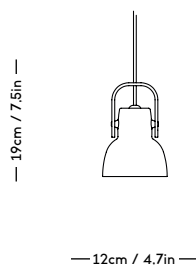

16PLUS Collection

Snorre Læssøe Stephensen, 1979

ITEM CODE	PRODUCT / VARIANT	MATERIAL	LEADTIME	COLLI	PRICE EX. VAT (EUR)	PRICE INCL. VAT (GBP)
40140	Pendant lamp	Bonechina	In stock	4	130	140
40130	Pendant lamp w. hanger	OAK/ Bonechina	In stock	4	165	175
40120	Wall lamp	OAK/ Bonechina	In stock	4	195	210
40110	Wall lamp adjustable	OAK/ Bonechina	In stock	4	260	175
40100	Table lamp	OAK/ Bonechina	In stock	4	315	335
40200	Bulb, dimmable	OAK/ Bonechina	In stock	10	14	15