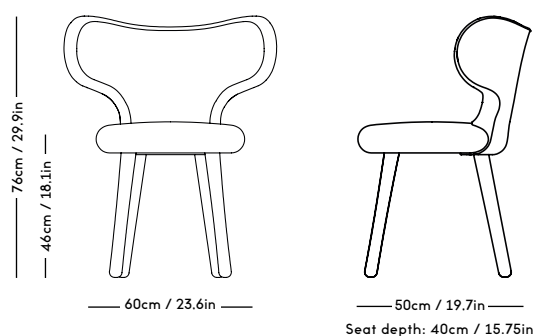

WNG Chair

Magnus Læssøe Stephensen, 1937

PRICE GROUP	PRODUCT / VARIANT	LEGS	LEADTIME	PRICE EX. VAT (EUR)	PRICE INCL. VAT (GBP)
2	KVADRAT / Hallingdal	Natural oiled oak	8–10 Weeks	900	960
3	KVADRAT / Vidar	Natural oiled oak	8–10 Weeks	1070	1010
4	DAW / Mcnutt	Natural oiled oak	8–10 Weeks	1175	1110
5	BUTE / Storr	Natural oiled oak	8–10 Weeks	1280	1210
6	DEDAR / Artemidor	Natural oiled oak	8–10 Weeks	1450	1365
Sheepskin	Moonlight, Sahara	Natural oiled oak	8–10 Weeks	1450	1365
COM & COL	Customers own material textile / leather	Natural oiled oak	8–10 Weeks	960	910
Customized legs	Walnut, Black stained oak	Natural Oiled or Varnish	8–10 Weeks	150	145

Material: Wood frame and legs, Felt gliders, Foam (HR), Wadding (polyester) and upholstery (fabric/leather/sheepskin).

COM/COL usage (based on fabric width of 140, and solid color/random matching): 2m / 3m²