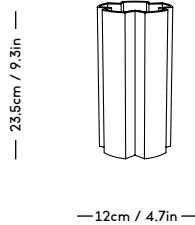

KYO Collection

Snorre Læssøe Stephensen, 1962

ITEM CODE	PRODUCT / VARIANT	MATERIAL	LEADTIME	COLLI	PRICE EX. VAT (EUR)	PRICE INCL. VAT (GBP)
30110	KYO Vase Star medium White	Glazed porcelain	In stock	4	42	45
30120	KYO Vase Star large White	Glazed porcelain	In stock	4	54	57
30111	KYO Vase Star medium Blue	Glazed porcelain	In stock	4	42	45
30121	KYO Vase Star large Blue	Glazed porcelain	In stock	4	54	57
30140	KYO Vase Medium / white	Glazed porcelain	In stock	4	108	115
30141	KYO Vase Medium / blue	Glazed porcelain	In stock	4	108	115
30150	KYO Vase Large / white	Glazed porcelain	In stock	4	132	140
30151	KYO Vase Large / blue	Glazed porcelain	In stock	4	132	140