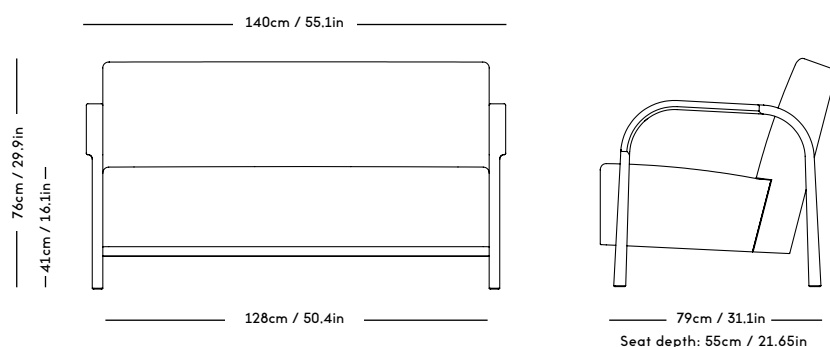

ARCH Sofa 2 Seater

Mazo x Magnus Læssøe Stephensen, 2020

PRICE GROUP	PRODUCT / VARIANT	LEGS	LEADTIME	PRICE EX. VAT (EUR)	PRICE INCL. VAT (GBP)
1	ROMO / Linara, KVADRAT / Remix	Natural Oiled Oak, Dark Oiled Oak, Black Stained Oak	8–10 Weeks	2850	3045
2	KVADRAT / Hallingdal & Fiord	Natural Oiled Oak, Dark Oiled Oak, Black Stained Oak	8–10 Weeks	3175	3390
3	KVADRAT / Vidar	Natural Oiled Oak, Dark Oiled Oak, Black Stained Oak	8–10 Weeks	3550	3790
4	DAW / Mohair & McNutt	Natural Oiled Oak, Dark Oiled Oak, Black Stained Oak	8–10 Weeks	3775	4035
5	BUTE / Storr, DEDAR / Linear	Natural Oiled Oak, Dark Oiled Oak, Black Stained Oak	8–10 Weeks	4225	4525
6	JENNIFER SHORTO / Kongaline & Seafoam, DEDAR / Artemidor	Natural Oiled Oak, Dark Oiled Oak, Black Stained Oak	8–10 Weeks	4550	4860
Sheepskin	Moonlight, Sahara	Natural Oiled Oak, Dark Oiled Oak, Black Stained Oak	8–10 Weeks	4875	5210
COM & COL	Customers own material textile / leather	Natural Oiled Oak, Dark Oiled Oak, Black Stained Oak	8–10 Weeks	3175	3390

Material: Wood frame and legs, Felt gliders, Foam (HR), Wadding (polyester) and upholstery (fabric/sheepskin).

COM/COL usage (based on fabric width of 140, and solid color/random matching): 6m / NOT DUABLE