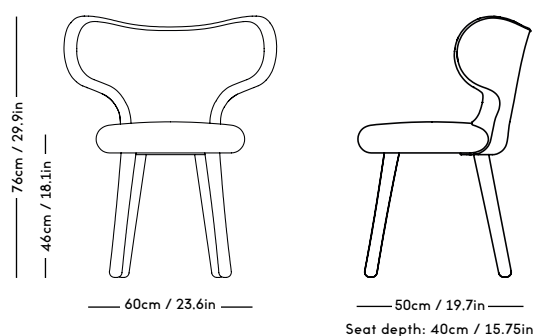

WNG Chair

Magnus Læssøe Stephensen, 1937

PRICE GROUP	PRODUCT / VARIANT	LEGS	LEADTIME	PRICE EX. VAT (DKK)	PRICE INCL. VAT (DKK)
2	KVADRAT / Hallingdal	Natural oiled oak	8–10 Weeks	6396	7995
3	KVADRAT / Vidar	Natural oiled oak	8–10 Weeks	7196	8995
4	DAW / Mcnutt	Natural oiled oak	8–10 Weeks	7596	9495
5	BUTE / Storr	Natural oiled oak	8–10 Weeks	7996	9995
6	DEDAR / Artemidor	Natural oiled oak	8–10 Weeks	9596	11995
Sheepskin	Moonlight, Sahara	Natural oiled oak	8–10 Weeks	8796	10995
COM & COL	Customers own material textile / leather	Natural oiled oak	8–10 Weeks	6396	7995
Customized legs	Walnut, Black stained oak	Natural Oiled or Varnish	8–10 Weeks	1036	1295

Material: Wood frame and legs, Felt gliders, Foam (HR), Wadding (polyester) and upholstery (fabric/leather/sheepskin).

COM/COL usage (based on fabric width of 140, and solid color/random matching): 2m / 3m²