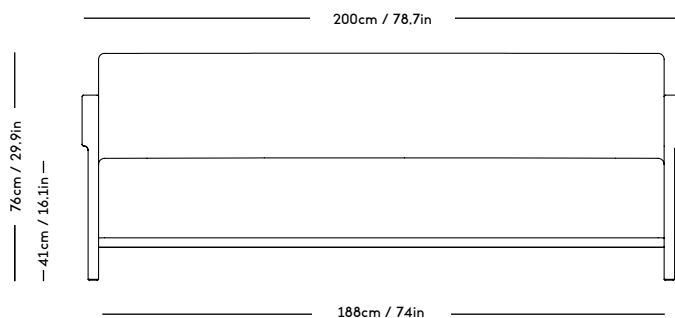

ARCH Upholstered Sofa 3 Seater

Mazo x Magnus Læssøe Stephensen, 2020

PRICE GROUP	PRODUCT / VARIANT	LEGS	LEADTIME	PRICE EX. VAT (DKK)	PRICE INCL. VAT (DKK)
1	ROMO / Linara, KVADRAT / Remix	Natural Oiled Oak, Dark Oiled Oak, Black Stained Oak	8–10 Weeks	21596	26995
2	KVADRAT / Hallingdal & Fiord	Natural Oiled Oak, Dark Oiled Oak, Black Stained Oak	8–10 Weeks	23996	29995
3	KVADRAT / Vidar	Natural Oiled Oak, Dark Oiled Oak, Black Stained Oak	8–10 Weeks	25596	31995
4	DAW / Mohair & Mcnutt	Natural Oiled Oak, Dark Oiled Oak, Black Stained Oak	8–10 Weeks	29596	36995
5	BUTE / Storr, DEDAR / Linear	Natural Oiled Oak, Dark Oiled Oak, Black Stained Oak	8–10 Weeks	33596	41995
6	JENNIFER SHORTO / Kongaline & Seafoam, DEDAR / Artemidor	Natural Oiled Oak, Dark Oiled Oak, Black Stained Oak	8–10 Weeks	36396	45495
Sheepskin	Moonlight, Sahara	Natural Oiled Oak, Dark Oiled Oak, Black Stained Oak	8–10 Weeks	43996	54995
COM & COL	Customers own material textile / leather	Natural Oiled Oak, Dark Oiled Oak, Black Stained Oak	8–10 Weeks	23996	29995

Material: Wood frame and legs, Felt gliders, Foam (HR), Wadding (polyester) and upholstery (fabric/sheepskin).

COM/COL usage (based on fabric width of 140, and solid color/random matching): 8m / NOT DUABLE