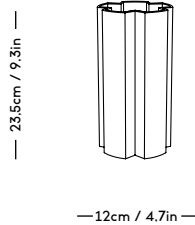

KYO Collection

Snorre Læssøe Stephensen, 1962

ITEM CODE	PRODUCT / VARIANT	MATERIAL	LEADTIME	COLLI	PRICE EX. VAT (DKK)	PRICE INCL. VAT (DKK)
30110	KYO Vase Star medium White	Glazed porcelain	In stock	4	236	295
30120	KYO Vase Star large White	Glazed porcelain	In stock	4	316	395
30111	KYO Vase Star medium Blue	Glazed porcelain	In stock	4	236	295
30121	KYO Vase Star large Blue	Glazed porcelain	In stock	4	316	395
30140	KYO Vase Medium / white	Glazed porcelain	In stock	4	636	795
30141	KYO Vase Medium / blue	Glazed porcelain	In stock	4	636	795
30150	KYO Vase Large / white	Glazed porcelain	In stock	4	796	995
30151	KYO Vase Large / blue	Glazed porcelain	In stock	4	796	995