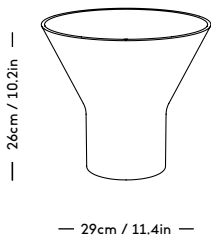

# KYO Collection

Snorre Læssøe Stephensen, 1962

ITEM CODE	PRODUCT / VARIANT	MATERIAL	LEADTIME	COLLI	PRICE EX. VAT (DKK)	PRICE INCL. VAT (DKK)
30110	KYO Vase Star medium White	Glazed porcelain	In stock	4	236	295
30120	KYO Vase Star large White	Glazed porcelain	In stock	4	316	395
30111	KYO Vase Star medium Blue	Glazed porcelain	In stock	4	236	295
30121	KYO Vase Star large Blue	Glazed porcelain	In stock	4	316	395
30140	KYO Vase Medium / white	Glazed porcelain	In stock	4	636	795
30141	KYO Vase Medium / blue	Glazed porcelain	In stock	4	636	795
30150	KYO Vase Large / white	Glazed porcelain	In stock	4	796	995
30151	KYO Vase Large / blue	Glazed porcelain	In stock	4	796	995