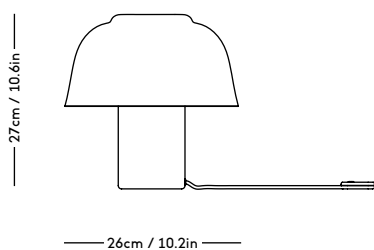

YUKI Lamp

Signe Hytte, 2021

ITEM CODE	PRODUCT / VARIANT	MATERIAL	LEADTIME	PRICE EX. VAT (DKK)	PRICE INCL. VAT (DKK)
40170	Table lamp White	Mouth blown glass	In stock	2396	2995
40171	Table lamp Light blue	Mouth blown glass	In stock	2396	2995
40172	Table lamp Olive	Mouth blown glass	In stock	2396	2995