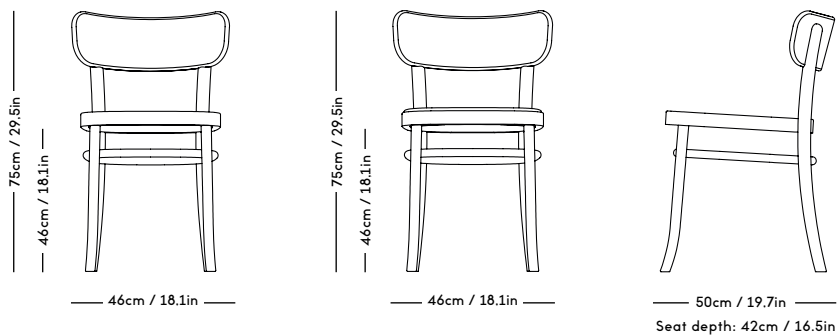

MZO Chair

Magnus Læssøe Stephensen, 1931

ITEM CODE	PRODUCT / VARIANT	MATERIAL	LEADTIME	PRICE EX. VAT (DKK)	PRICE INCL. VAT (DKK)
10101	MZO Chair Black Stained	Beech / stain	In stock	2636	3295
10102	MZO Chair Royal Blue	Beech / stain	In stock	2796	3495
10124	MZO Chair w. Upholstery Amber / Crystal Field 753	Beech / stain / textile	In stock	2796	3495