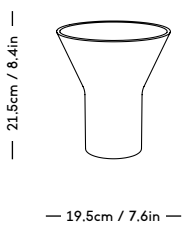

# KYO Collection

Snorre Læssøe Stephensen, 1962

ITEM CODE	PRODUCT / VARIANT	MATERIAL	LEADTIME	COLLI	PRICE EX. VAT (DKK)	PRICE INCL. VAT (DKK)
30110	KYO Vase Star medium White	Glazed porcelain	In stock	4	236	295
30120	KYO Vase Star large White	Glazed porcelain	In stock	4	316	395
30111	KYO Vase Star medium Blue	Glazed porcelain	In stock	4	236	295
30121	KYO Vase Star large Blue	Glazed porcelain	In stock	4	316	395
30140	KYO Vase Medium / white	Glazed porcelain	In stock	4	636	795
30141	KYO Vase Medium / blue	Glazed porcelain	In stock	4	636	795
30150	KYO Vase Large / white	Glazed porcelain	In stock	4	796	995
30151	KYO Vase Large / blue	Glazed porcelain	In stock	4	796	995