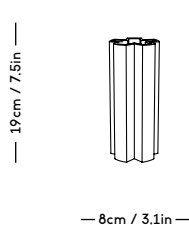

KYO Collection

Snorre Læssøe Stephensen, 1962

ITEM CODE	PRODUCT / VARIANT	MATERIAL	LEADTIME	COLLI	PRICE EX. VAT (DKK)	PRICE INCL. VAT (DKK)
30110	KYO Vase Star medium White	Glazed porcelain	In stock	4	236	295
30120	KYO Vase Star large White	Glazed porcelain	In stock	4	316	395
30111	KYO Vase Star medium Blue	Glazed porcelain	In stock	4	236	295
30121	KYO Vase Star large Blue	Glazed porcelain	In stock	4	316	395
30140	KYO Vase Medium / white	Glazed porcelain	In stock	4	636	795
30141	KYO Vase Medium / blue	Glazed porcelain	In stock	4	636	795
30150	KYO Vase Large / white	Glazed porcelain	In stock	4	796	995
30151	KYO Vase Large / blue	Glazed porcelain	In stock	4	796	995