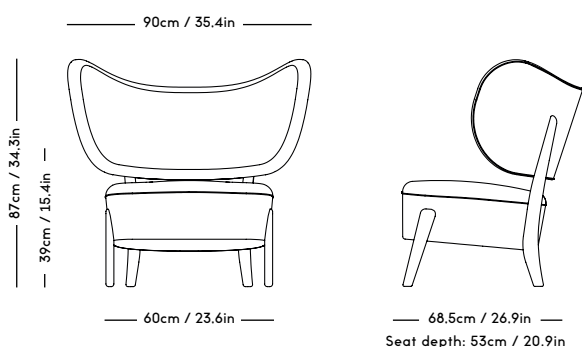

TMBO Lounge Chair

Magnus Læssøe Stephensen, 1935

PRICE GROUP	PRODUCT / VARIANT	LEGS	LEADTIME	PRICE EX. VAT (DKK)	PRICE INCL. VAT (DKK)
1	ROMO / Linara, KVADRAT / Remix	Natural Oiled Oak Dark Oiled Oak	8–10 Weeks	15996	19995
2	KVADRAT / Hallingdal & Fiord	Natural Oiled Oak Dark Oiled Oak	8–10 Weeks	17596	21995
3	KVADRAT / Vidar	Natural Oiled Oak Dark Oiled Oak	8–10 Weeks	18396	22995
4	DAW / Mohair & Mcnutt	Natural Oiled Oak Dark Oiled Oak	8–10 Weeks	19996	24995
5	BUTE / Storr, DEDAR / Linear	Natural Oiled Oak Dark Oiled Oak	8–10 Weeks	21196	26495
6	JENNIFER SHORTO / Kongaline & Seafoam, DEDAR / Artemidor	Natural Oiled Oak Dark Oiled Oak	8–10 Weeks	23196	28995
Sheepskin	Moonlight, Sahara	Natural Oiled Oak Dark Oiled Oak	8–10 Weeks	23996	29995
COM & COL	Customers own material textile / leather	Natural Oiled Oak Dark Oiled Oak	8–10 Weeks	17596	21995
Customized legs	Walnut, Black stained oak	Natural Oiled or Varnish	8–10 Weeks	1036	1295

Material: Wood frame and legs, Felt gliders, Foam (HR),
Wadding (polyester) and upholstery (fabric/leather/sheepskin).

COM/COL usage (based on fabric width of 140,
and solid color/random matching): 4m / 6m²