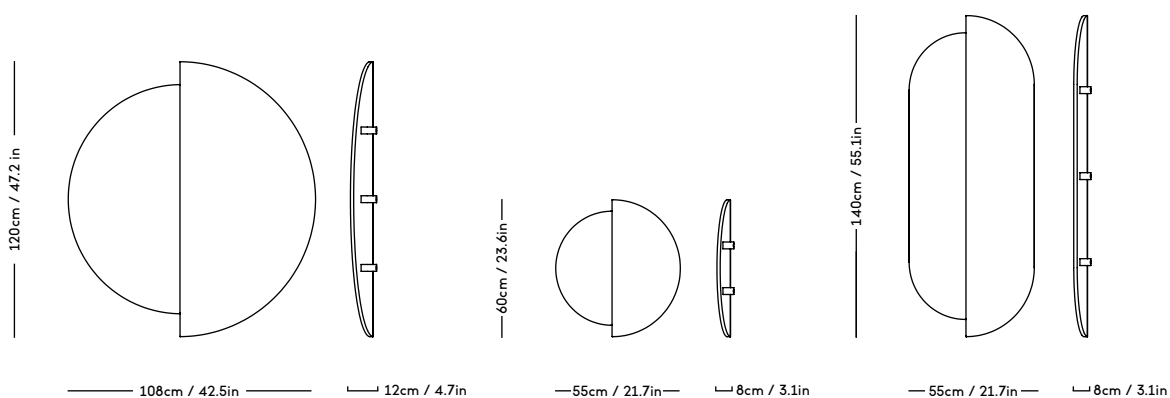

# RAE Mirror

Jessica Vedel, 2017

ITEM CODE	PRODUCT / VARIANT	MATERIAL	LEADTIME	PRICE EX. VAT (DKK)	PRICE INCL. VAT (DKK)
50110	RAE mirror Ø120 (Ivory)	Painted MDF and mirror glass	In stock	7996	9995
50120	RAE mirror Ø60 (White)	Painted MDF and mirror glass	In stock	1996	2495
50121	RAE mirror Ø60 (Dark red)	Painted MDF and mirror glass	In stock	1996	2495
50130	RAE mirror Full body (White)	Painted MDF and mirror glass	In stock	3996	4995