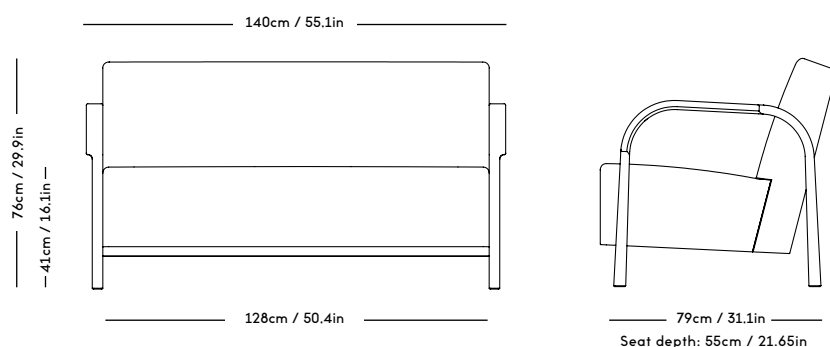

ARCH Upholstered Sofa 2 Seater

Mazo x Magnus Læssøe Stephensen, 2020

PRICE GROUP	PRODUCT / VARIANT	LEGS	LEADTIME	PRICE EX. VAT (DKK)	PRICE INCL. VAT (DKK)
1	ROMO / Linara, KVADRAT / Remix	Natural Oiled Oak, Dark Oiled Oak, Black Stained Oak	8–10 Weeks	18396	22995
2	KVADRAT / Hallingdal & Fiord	Natural Oiled Oak, Dark Oiled Oak, Black Stained Oak	8–10 Weeks	20796	25995
3	KVADRAT / Vidar	Natural Oiled Oak, Dark Oiled Oak, Black Stained Oak	8–10 Weeks	23996	29995
4	DAW / Mohair & Mcnutt	Natural Oiled Oak, Dark Oiled Oak, Black Stained Oak	8–10 Weeks	25596	31995
5	BUTE / Storr, DEDAR / Linear	Natural Oiled Oak, Dark Oiled Oak, Black Stained Oak	8–10 Weeks	27996	34995
6	JENNIFER SHORTO / Kongaline & Seafoam, DEDAR / Artemidor	Natural Oiled Oak, Dark Oiled Oak, Black Stained Oak	8–10 Weeks	31196	38995
Sheepskin	Moonlight, Sahara	Natural Oiled Oak, Dark Oiled Oak, Black Stained Oak	8–10 Weeks	34396	42995
COM & COL	Customers own material textile / leather	Natural Oiled Oak, Dark Oiled Oak, Black Stained Oak	8–10 Weeks	20796	25995

Material: Wood frame and legs, Felt gliders, Foam (HR), Wadding (polyester) and upholstery (fabric/sheepskin).

COM/COL usage (based on fabric width of 140, and solid color/random matching): 6m / NOT DUABLE