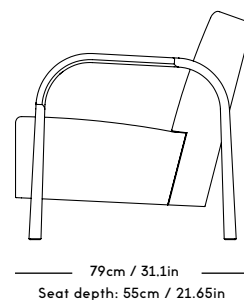

ARCH Upholstered Sofa 3 Seater

Mazo x Magnus Læssøe Stephensen, 2020

PRICE GROUP	PRODUCT / VARIANT	LEGS	LEADTIME	PRICE EX. VAT (DKK)	PRICE INCL. VAT (DKK)
1	ROMO / Linara, KVADRAT / Remix	Natural Oiled Oak, Dark Oiled Oak, Black Stained Oak	8–10 Weeks	21596	26995
2	KVADRAT / Hallingdal & Fiord	Natural Oiled Oak, Dark Oiled Oak, Black Stained Oak	8–10 Weeks	23996	29995
3	KVADRAT / Vidar	Natural Oiled Oak, Dark Oiled Oak, Black Stained Oak	8–10 Weeks	25596	31995
4	DAW / Mohair & Mcnutt	Natural Oiled Oak, Dark Oiled Oak, Black Stained Oak	8–10 Weeks	29596	36995
5	BUTE / Storr, DEDAR / Linear	Natural Oiled Oak, Dark Oiled Oak, Black Stained Oak	8–10 Weeks	33596	41995
6	JENNIFER SHORTO / Kongaline & Seafoam, DEDAR / Artemidor	Natural Oiled Oak, Dark Oiled Oak, Black Stained Oak	8–10 Weeks	36396	45495
Sheepskin	Moonlight, Sahara	Natural Oiled Oak, Dark Oiled Oak, Black Stained Oak	8–10 Weeks	43996	54995
COM & COL	Customers own material textile / leather	Natural Oiled Oak, Dark Oiled Oak, Black Stained Oak	8–10 Weeks	23996	29995

Material: Wood frame and legs, Felt gliders, Foam (HR), Wadding (polyester) and upholstery (fabric/sheepskin).

COM/COL usage (based on fabric width of 140, and solid color/random matching): 8m / NOT DUABLE