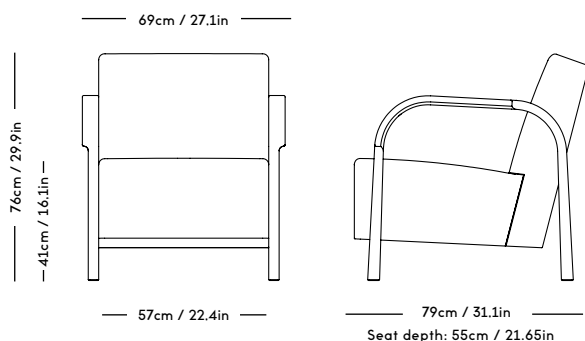

ARCH Upholstered Lounge Chair

Mazo x Magnus Læssøe Stephensen, 2020

PRICE GROUP	PRODUCT / VARIANT	LEGS	LEADTIME	PRICE EX. VAT (DKK)	PRICE INCL. VAT (DKK)
1	ROMO / Linara, KVADRAT / Remix	Natural Oiled Oak, Dark Oiled Oak, Black Stained Oak	8–10 Weeks	11196	13995
2	KVADRAT / Hallingdal & Fiord	Natural Oiled Oak, Dark Oiled Oak, Black Stained Oak	8–10 Weeks	13196	16495
3	KVADRAT / Vidar	Natural Oiled Oak, Dark Oiled Oak, Black Stained Oak	8–10 Weeks	15196	18995
4	DAW / Mohair & McNutt	Natural Oiled Oak, Dark Oiled Oak, Black Stained Oak	8–10 Weeks	16796	20995
5	BUTE / Storr, DEDAR / Linear	Natural Oiled Oak, Dark Oiled Oak, Black Stained Oak	8–10 Weeks	17996	22495
6	JENNIFER SHORTO / Kongaline & Seafoam, DEDAR / Artemidor	Natural Oiled Oak, Dark Oiled Oak, Black Stained Oak	8–10 Weeks	20796	25995
Sheepskin	Moonlight, Sahara	Natural Oiled Oak, Dark Oiled Oak, Black Stained Oak	8–10 Weeks	20796	25995
COM & COL	Customers own material textile / leather	Natural Oiled Oak, Dark Oiled Oak, Black Stained Oak	8–10 Weeks	13196	16495

Material: Wood frame and legs, Felt gliders, Foam (HR), Wadding (polyester) and upholstery (fabric/leather/sheepskin).

COM/COL usage (based on fabric width of 140, and solid color/random matching): 3,5m / 6m2 (2 separate hides)