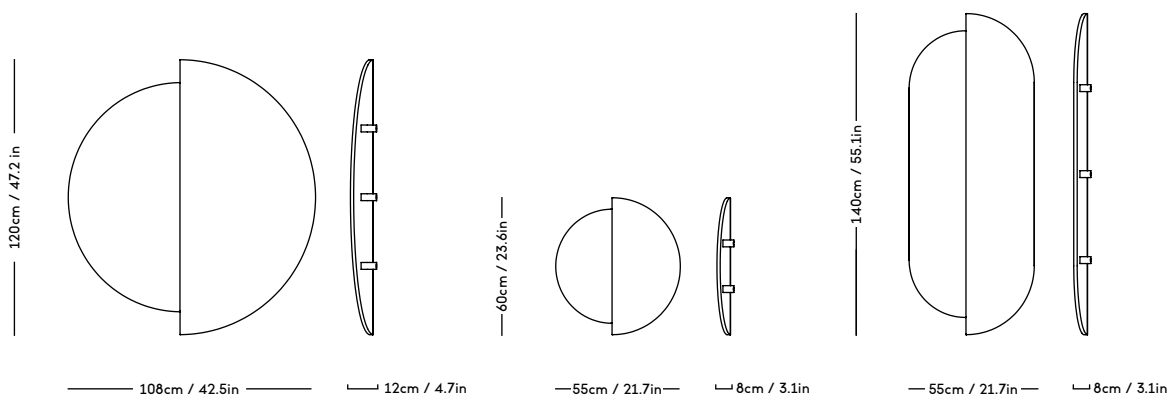

RAE Mirror

Jessica Vedel, 2017

ITEM CODE	PRODUCT / VARIANT	MATERIAL	LEADTIME	PRICE EX. VAT (EUR)	PRICE INCL. VAT (GBP)
50110	RAE mirror Ø120 (Ivory)	Painted MDF and mirror glass	In stock	1225	1265
50120	RAE mirror Ø60 (White)	Painted MDF and mirror glass	In stock	305	315
50121	RAE mirror Ø60 (Dark red)	Painted MDF and mirror glass	In stock	305<!-- </td--> <td>315</td>	
50130	RAE mirror Full body (White)	Painted MDF and mirror glass	In stock	625	645