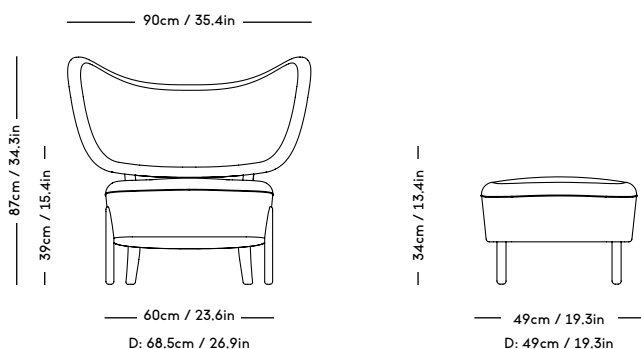

TMBO Lounge Chair & Pouff

Magnus Læssøe Stephensen, 1935

PRICE GROUP	PRODUCT / VARIANT	LEGS	LEADTIME	PRICE EX. VAT (EUR)	PRICE INCL. VAT (GBP)
1	ROMO / Linara, KVADRAT / Remix	Natural oiled oak, Dark oiled oak	8–10 weeks	3100	3200
2	KVADRAT / Hallingdal	Natural oiled oak, Dark oiled oak	8–10 weeks	3350	3460
3	KVADRAT / Vidar	Natural oiled oak, Dark oiled oak	8–10 weeks	3500	3625
4	DAW / Mcnutt, KVADRAT / Colline	Natural oiled oak, Dark oiled oak	8–10 weeks	3650	3770
5	BUTE / Storr, DAW / Grand Mohair, DEDAR / Tigerbeat, Karakorum, KVADRAT / Sisu	Natural oiled oak, Dark oiled oak	8–10 weeks	3950	4080
6	JENNIFFER SHORTO / Seafoam	Natural oiled oak, Dark oiled oak	8–10 weeks	4150	4290
7	DEDAR / Artemidor	Natural oiled oak, Dark oiled oak	8–10 weeks	4700	4855
8	PIERRE FREY / Opio, Alexander	Natural oiled oak, Dark oiled oak	8–10 weeks	5100	5265
Sheepskin	Moonlight, Sahara	Natural oiled oak, Dark oiled oak	8–10 weeks	4400	4545
COM & COL	Customers own material textile / leather	Natural oiled oak, Dark oiled oak	8–10 weeks	3350	3460
Customized legs	Walnut, Black stained oak	Natural oiled or Varnish	8–10 weeks	220	230