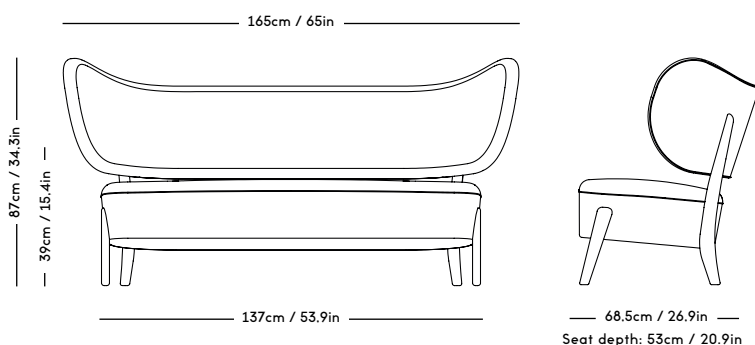

TMBO Sofa

Magnus Læssøe Stephensen, 1935

PRICE GROUP	PRODUCT / VARIANT	LEGS	LEADTIME	PRICE EX. VAT (EUR)	PRICE INCL. VAT (GBP)
1	ROMO / Linara, KVADRAT / Remix	Natural oiled oak, Dark oiled oak	8–10 weeks	3300	3410
2	KVADRAT / Hallingdal	Natural oiled oak, Dark oiled oak	8–10 weeks	3400	3510
3	KVADRAT / Vidar	Natural oiled oak, Dark oiled oak	8–10 weeks	3650	3770
4	DAW / Mcnutt, KVADRAT / Colline	Natural oiled oak, Dark oiled oak	8–10 weeks	3795	3975
5	BUTE / Storr, DAW / Grand Mohair, DEDAR / Tigerbeat, Karakorum, KVADRAT / Sisu	Natural oiled oak, Dark oiled oak	8–10 weeks	3850	4285
6	JENNIFFER SHORTO / Seafoam	Natural oiled oak, Dark oiled oak	8–10 weeks	4150	4855
7	DEDAR / Artemidor	Natural oiled oak, Dark oiled oak	8–10 weeks	5000	6160
8	PIERRE FREY / Opio, Alexander	Natural oiled oak, Dark oiled oak	8–10 weeks	5500	5680
Sheepskin	Moonlight, Sahara	Natural oiled oak, Dark oiled oak	8–10 weeks	5050	5215
COM & COL	Customers own material textile / leather	Natural oiled oak, Dark oiled oak	8–10 weeks	3400	3510
Customized legs	Walnut, Black stained oak	Natural oiled or Varnish	8–10 weeks	150	155

Material: Wood frame and legs, Felt gliders, Foam (HR), Wadding (polyester) and upholstery (fabric / sheepskin).

COM/COL usage (based on fabric width of 140, and solid color/random matching): 7m/NOT DUABLE