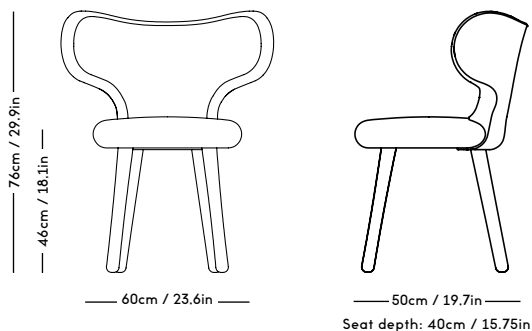

WNG Chair

Magnus Læssøe Stephensen, 1937

PRICE GROUP	PRODUCT / VARIANT	LEGS	LEADTIME	PRICE EX. VAT (EUR)	PRICE INCL. VAT (GBP)
1	KVADRAT / Remix	Natural oiled oak	8–10 weeks	875	905
2	KVADRAT / Hallingdal	Natural oiled oak	8–10 weeks	950	985
3	KVADRAT / Vidar, Fiord	Natural oiled oak	8–10 weeks	1050	1085
4	DAW / Mcnutt, KVADRAT / Colline	Natural oiled oak	8–10 weeks	1150	1190
5	BUTE / Storr, DEDAR / Karakorum, KVADRAT / Sisu	Natural oiled oak	8–10 weeks	1200	1240
6	JENNIFFER SHORTO / Seafoam	Natural oiled oak	8–10 weeks	1250	1290
7	DEDAR / Artemidor	Natural oiled oak	8–10 weeks	1450	1500
8	PIERRE FREY / Opio, Alexander	Natural oiled oak	8–10 weeks	1675	1730
Sheepskin	Moonlight, Sahara	Natural oiled oak	8–10 weeks	1300	1345
COM & COL	Customers own material textile / leather	Natural oiled oak	8–10 weeks	950	985
Customized legs	Walnut, Black stained oak	Natural oiled or varnish	8–10 weeks	150	155

Material: Wood frame and legs, Felt gliders, Foam (HR), Wadding (polyester) and upholstery (fabric / leather / sheepskin).

COM/COL usage (based on fabric width of 140, and solid color/random matching): 2m / 3m2