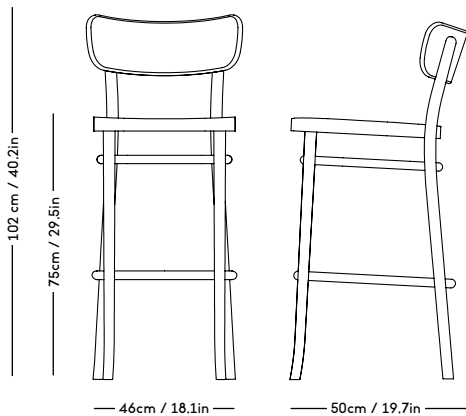

MZO Bar Stool

Magnus Læssøe Stephensen, 1931

ITEM CODE	PRODUCT / VARIANT	MATERIAL	LEADTIME	PRICE EX. VAT (EUR)	PRICE INCL. VAT (GBP)
10101BAR	MZO Bar Stool Black Stained	Beech / stain	In stock	525	545
10124BAR	MZO Bar Stool w. Upholstery: KVADRAT Remix	Beech / stain / textile	In stock	575	595