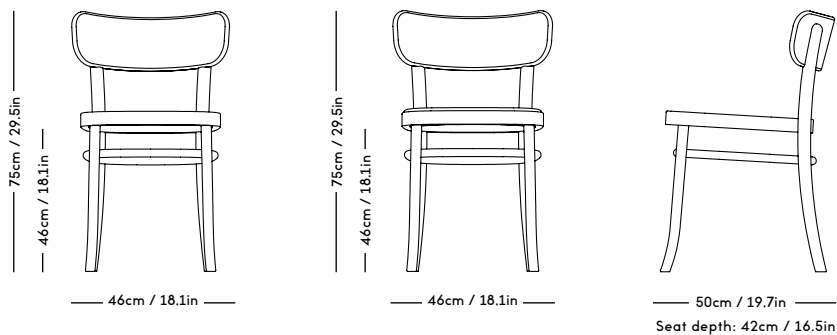

MZO Chair

Magnus Læssøe Stephensen, 1931

ITEM CODE	PRODUCT / VARIANT	MATERIAL	LEADTIME	PRICE EX. VAT (EUR)	PRICE INCL. VAT (GBP)
10101	MZO Chair Black Stained	Beech / stain	In stock	450	465
10102	MZO Chair Royal Blue	Beech / stain	In stock	450	465
10124	MZO Chair w. Upholstery KVADRAT Remix	Beech / stain / textile	In stock	475	495