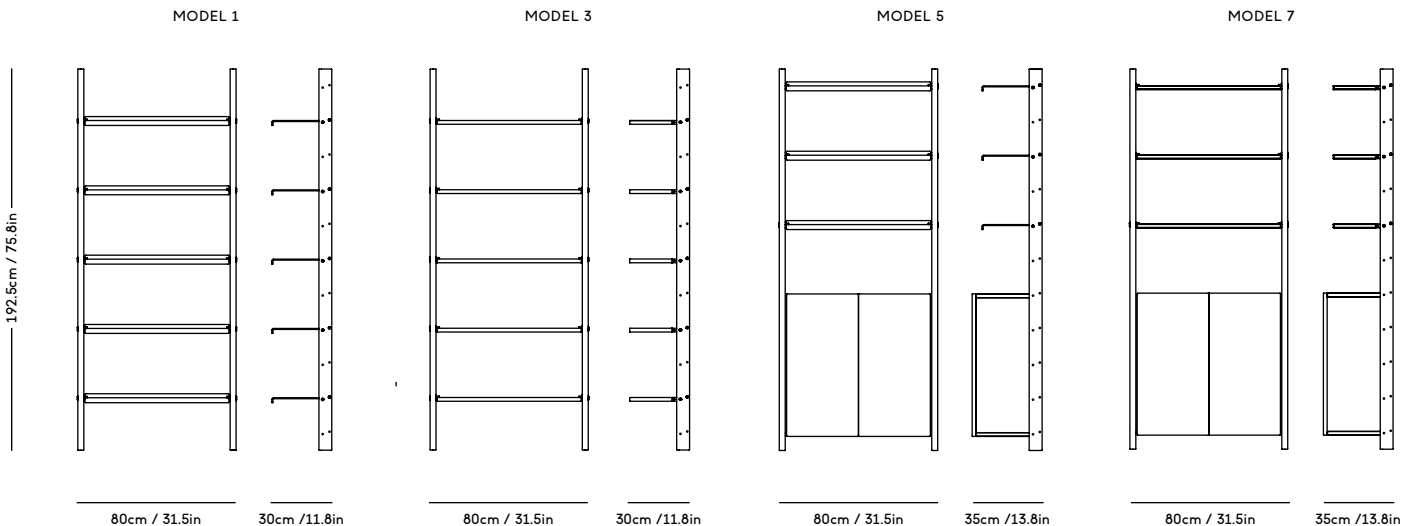

# MOD Shelving System

Magnus Sangild, 2023

ITEM CODE	PRODUCT / VARIANT	MATERIAL	LEADTIME	PRICE EX. VAT (EUR)	PRICE INCL. VAT (GBP)
MOD1	MOD Model 1, 2 x 1925 Rail + 5 x Alu shelves	Solid oak wood, aluminum and stainless steel	In stock	1605	1.665,00
MOD2	MOD Model 2, 1 x 1925 Rail + 5 x Alu shelves	Solid oak wood, aluminum and stainless steel	In stock	1375	1.425,00
MOD3	MOD Model 3, 2 x 1925 Rail + 5 x OAK shelves	Solid oak wood, oak veneered plywood and stainless steel	In stock	1605	1.665,00
MOD4	MOD Model 4, 1 x 1925 Rail + 5 x OAK shelves	Solid oak wood, oak veneered plywood and stainless steel	In stock	1375	1425
MOD5	MOD Model 5, 2 x 1925 Rail + 3 x Alu shelves + Cabinet	Solid oak wood, oak veneered plywood, aluminium and stainless steel	In stock	2295	2375
MOD6	MOD Model 6, 1 x 1925 Rail + 3 x Alu shelves + Cabinet	Solid oak wood, oak veneered plywood, aluminium and stainless steel	In stock	2065	2140
MOD7	MOD Model 7, 2 x 1925 Rail + 3 x OAK shelves + Cabinet	Solid oak wood, oak veneered plywood and stainless steel	In stock	2290	2370
MOD8	MOD Model 8, 1 x 1925 Rail + 3 x OAK shelves + Cabinet	Solid oak wood, oak veneered plywood and stainless steel	In stock	2065	2140