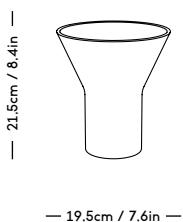

KYO Collection

Snorre Læssøe Stephensen, 1962

ITEM CODE	PRODUCT / VARIANT	MATERIAL	LEADTIME	COLLI	PRICE EX. VAT (EUR)	PRICE INCL. VAT (GBP)
30110	KYO Vase Star medium White	Glazed porcelain	In stock	4	42	45
30120	KYO Vase Star large White	Glazed porcelain	In stock	4	54	56
30111	KYO Vase Star medium Blue	Glazed porcelain	In stock	4	42	45
30121	KYO Vase Star large Blue	Glazed porcelain	In stock	4	54	56
30140	KYO Vase Medium / white	Glazed porcelain	In stock	4	108	115
30141	KYO Vase Medium / blue	Glazed porcelain	In stock	4	108	115
30150	KYO Vase Large / white	Glazed porcelain	In stock	4	132	137
30151	KYO Vase Large / blue	Glazed porcelain	In stock	4	132	137