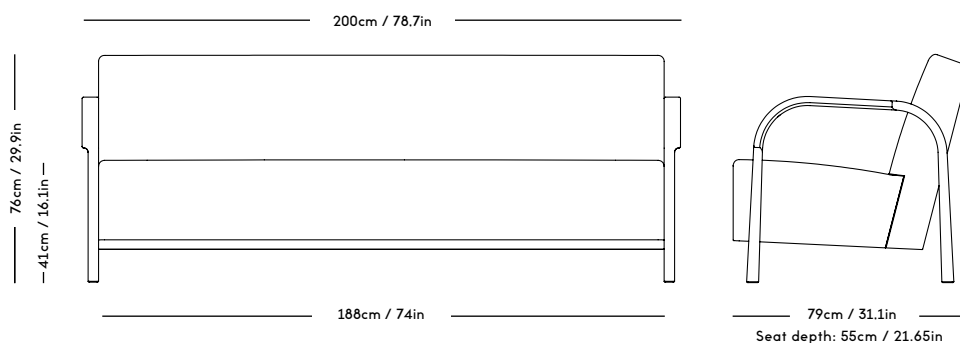

ARCH Upholstered Sofa 3 Seater

Mazo x Magnus Læssøe Stephensen, 2020

PRICE GROUP	PRODUCT / VARIANT	LEGS	LEADTIME	PRICE EX. VAT (EUR)	PRICE INCL. VAT (GBP)
1	ROMO / Linara, KVADRAT / Remix	Natural oiled oak, Dark oiled oak, Black stained oak	8–10 weeks	3350	3460
2	KVADRAT / Hallingdal	Natural oiled oak, Dark oiled oak, Black stained oak	8–10 weeks	3675	3795
3	KVADRAT / Vidar	Natural oiled oak, Dark oiled oak, Black stained oak	8–10 weeks	3875	3995
4	DAW / Mcnutt, KVADRAT / Colline	Natural oiled oak, Dark oiled oak, Black stained oak	8–10 weeks	4350	4495
5	BUTE / Storr, DAW / Grand Mohair, DEDAR / Tigerbeat, Karakorum, KVADRAT / Sisu	Natural oiled oak, Dark oiled oak, Black stained oak	8–10 weeks	4925	5085
6	JENNIFFER SHORTO / Seafoam	Natural oiled oak, Dark oiled oak, Black stained oak	8–10 weeks	5225	5395
7	DEDAR / Artemidor	Natural oiled oak, Dark oiled oak, Black stained oak	8–10 weeks	6100	6300
8	PIERRE FREY / Opio, Alexander	Natural oiled oak, Dark oiled oak, Black stained oak	8–10 weeks	6950	7175
Sheepskin	Moonlight, Sahara	Natural oiled oak, Dark oiled oak, Black stained oak	8–10 weeks	6550	6765
COM & COL	Customers own material textile / leather	Natural oiled oak, Dark oiled oak, Black stained oak	8–10 weeks	3675	3795

Material: Wood frame and legs, Felt gliders, Foam (HR), Wadding (polyester) and upholstery (fabric/sheepskin).

COM/COL usage (based on fabric width of 140, and solid color/random matching): 8m / NOT DUABLE