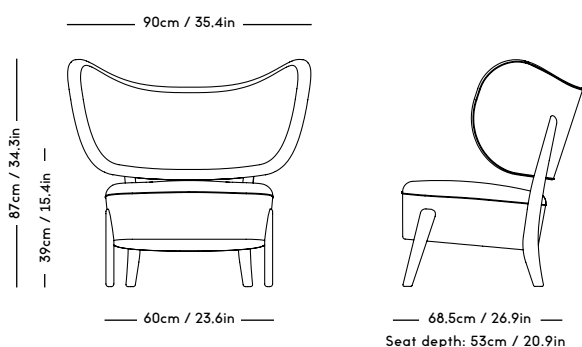

TMBO Lounge Chair

Magnus Læssøe Stephensen, 1935

PRICE GROUP	PRODUCT / VARIANT	LEGS	LEADTIME	PRICE EX. VAT (EUR)	PRICE INCL. VAT (GBP)
1	ROMO / Linara, KVADRAT / Remix	Natural oiled oak, Dark oiled oak	8–10 weeks	2450	2830
2	KVADRAT / Hallingdal	Natural oiled oak, Dark oiled oak	8–10 weeks	2600	2690
3	KVADRAT / Vidar	Natural oiled oak, Dark oiled oak	8–10 weeks	2850	2950
4	DAW / Mcnutt, KVADRAT / Colline	Natural oiled oak, Dark oiled oak	8–10 weeks	2950	3050
5	BUTE / Storr, DAW / Grand Mohair, DEDAR / Tigerbeat, Karakorum, KVADRAT / Sisu	Natural oiled oak, Dark oiled oak	8–10 weeks	3150	3255
6	JENNIFFER SHORTO / Seafoam	Natural oiled oak, Dark oiled oak	8–10 weeks	3400	3510
7	DEDAR / Artemidor	Natural oiled oak, Dark oiled oak	8–10 weeks	3600	3720
8	PIERRE FREY / Opio, Alexander	Natural oiled oak, Dark oiled oak	8–10 weeks	3850	3975
Sheepskin	Moonlight, Sahara	Natural oiled oak, Dark oiled oak	8–10 weeks	3595	3715
COM & COL	Customers own material textile / leather	Natural oiled oak, Dark oiled oak	8–10 weeks	2600	2690
Customized legs	Walnut, Black stained oak	Natural oiled or Varnish	8–10 weeks	150	155

Material: Wood frame and legs, Felt gliders, Foam (HR), Wadding (polyester) and upholstery (fabric / leather / sheepskin).

COM/COL usage (based on fabric width of 140, and solid color/random matching): 4m / 6m2