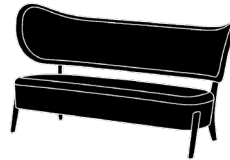

TMBO Lounge Chair & Pouff P. 8

DESIGN Magnus Læssøe Stephensen
YEAR 1935
PRICE from 3100EUR ex. VAT

TMBO Sofa P. 9

DESIGN Magnus Læssøe Stephensen
YEAR 1935
PRICE from 3300 EUR ex. VAT