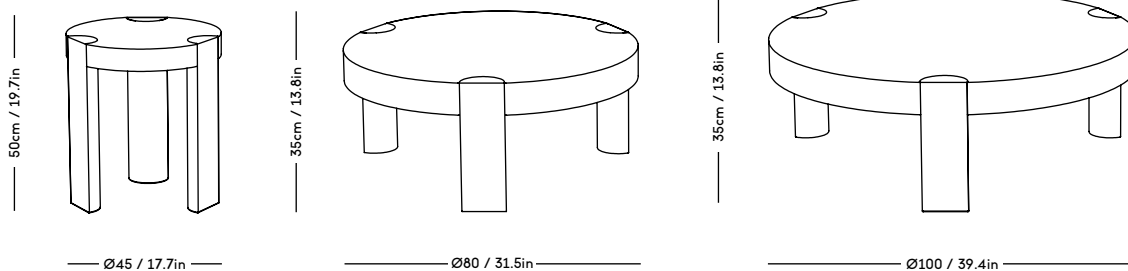

# MOD Shelving System

Magnus Sangild, 2023

ITEM CODE	PRODUCT / VARIANT	MATERIAL	LEADTIME	PRICE EX. VAT (EUR)	PRICE INCL. VAT (GBP)
MOD1	MOD Model 1, 2 x 1925 Rail + 5 x Alu shelves	Solid oak wood, aluminum and stainless steel	In stock	1605	1.665,00
MOD2	MOD Model 2, 1 x 1925 Rail + 5 x Alu shelves	Solid oak wood, aluminum and stainless steel	In stock	1375	1.425,00
MOD3	MOD Model 3, 2 x 1925 Rail + 5 x OAK shelves	Solid oak wood, oak veneered plywood and stainless steel	In stock	1605	1.665,00
MOD4	MOD Model 4, 1 x 1925 Rail + 5 x OAK shelves	Solid oak wood, oak veneered plywood and stainless steel	In stock	1375	1425
MOD5	MOD Model 5, 2 x 1925 Rail + 3 x Alu shelves + Cabinet	Solid oak wood, oak veneered plywood, aluminium and stainless steel	In stock	2295	2375
MOD6	MOD Model 6, 1 x 1925 Rail + 3 x Alu shelves + Cabinet	Solid oak wood, oak veneered plywood, aluminium and stainless steel	In stock	2065	2140
MOD7	MOD Model 7, 2 x 1925 Rail + 3 x OAK shelves + Cabinet	Solid oak wood, oak veneered plywood and stainless steel	In stock	2290	2370
MOD8	MOD Model 8, 1 x 1925 Rail + 3 x OAK shelves + Cabinet	Solid oak wood, oak veneered plywood and stainless steel	In stock	2065	2140