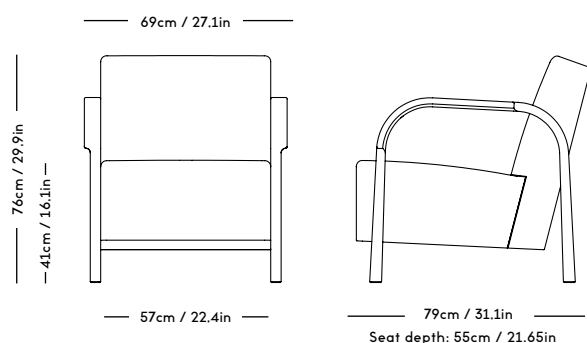

ARCH Upholstered Lounge Chair

Mazo x Magnus Læssøe Stephensen, 2020

PRICE GROUP	PRODUCT / VARIANT	LEGS	LEADTIME	PRICE EX. VAT (EUR)	PRICE INCL. VAT (GBP)
1	ROMO / Linara, KVADRAT / Remix	Natural oiled oak, Dark oiled oak, Black stained oak	8–10 weeks	1900	1965
2	KVADRAT / Hallingdal	Natural oiled oak, Dark oiled oak, Black stained oak	8–10 weeks	2200	2275
3	KVADRAT / Vidar	Natural oiled oak, Dark oiled oak, Black stained oak	8–10 weeks	2450	2530
4	DAW / Mcnutt, KVADRAT / Colline	Natural oiled oak, Dark oiled oak, Black stained oak	8–10 weeks	2550	2635
5	BUTE / Storr, DAW / Grand Mohair, DEDAR / Tigerbeat, Karakorum, KVADRAT / Sisu	Natural oiled oak, Dark oiled oak, Black stained oak	8–10 weeks	2600	2685
6	JENNIFFER SHORTO / Seafoam	Natural oiled oak, Dark oiled oak, Black stained oak	8–10 weeks	2800	2890
7	DEDAR / Artemidor	Natural oiled oak, Dark oiled oak, Black stained oak	8–10 weeks	3400	3510
8	PIERRE FREY / Opio, Alexander	Natural oiled oak, Dark oiled oak, Black stained oak	8–10 weeks	3900	4025
Sheepskin	Moonlight, Sahara	Natural oiled oak, Dark oiled oak, Black stained oak	8–10 weeks	3128	3225
COM & COL	Customers own material textile / leather	Natural oiled oak, Dark oiled oak, Black stained oak	8–10 weeks	2200	2275

Material: Wood frame and legs, Felt gliders, Foam (HR), Wadding (polyester) and upholstery (fabric / leather / sheepskin).

COM/COL usage (based on fabric width of 140, and solid color/random matching): 3,5m / 6m² (2 separate hides)