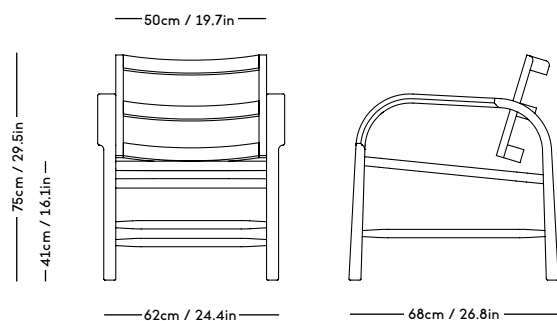

ARCH Lounge Chair

Magnus Læssøe Stephensen, 1932

ITEM CODE	PRODUCT / VARIANT	MATERIAL	LEADTIME	PRICE EX. VAT (EUR)	PRICE INCL. VAT (GBP)
80100	ARCH Lounge Chair Natural Oiled	Solid oak & Paper cord	In stock	1650	1705
80101	ARCH Lounge Chair Ruby Red	Solid oak & Paper cord	In stock	1650	1705
80102	ARCH Lounge Chair Auberge Brown	Solid oak & Paper cord	In stock	1650	1705