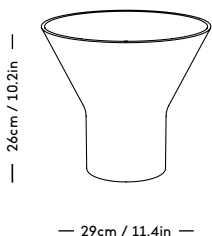

# KYO Collection

Snorre Læssøe Stephensen, 1962

ITEM CODE	PRODUCT / VARIANT	MATERIAL	LEADTIME	COLLI	PRICE EX. VAT (EUR)	PRICE INCL. VAT (GBP)
30110	KYO Vase Star medium White	Glazed porcelain	In stock	4	42	45
30120	KYO Vase Star large White	Glazed porcelain	In stock	4	54	56
30111	KYO Vase Star medium Blue	Glazed porcelain	In stock	4	42	45
30121	KYO Vase Star large Blue	Glazed porcelain	In stock	4	54	56
30140	KYO Vase Medium / white	Glazed porcelain	In stock	4	108	115
30141	KYO Vase Medium / blue	Glazed porcelain	In stock	4	108	115
30150	KYO Vase Large / white	Glazed porcelain	In stock	4	132	137
30151	KYO Vase Large / blue	Glazed porcelain	In stock	4	132	137