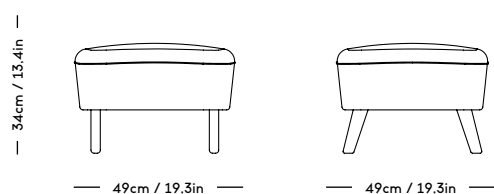

TMBO Pouff

Mazo x Magnus Læssøe Stephensen, 2020

PRICE GROUP	PRODUCT / VARIANT	LEGS	LEADTIME	PRICE EX. VAT (EUR)	PRICE INCL. VAT (GBP)
1	ROMO / Linara, KVADRAT / Remix	Natural oiled oak, Dark oiled oak	8–10 weeks	900	935
2	KVADRAT / Hallingdal	Natural oiled oak, Dark oiled oak	8–10 weeks	950	985
3	KVADRAT / Vidar	Natural oiled oak, Dark oiled oak	8–10 weeks	1000	1035
4	DAW / Mcnutt, KVADRAT / Colline	Natural oiled oak, Dark oiled oak	8–10 weeks	1100	1140
5	BUTE / Storr, DAW / Grand Mohair, DEDAR / Tigerbeat, Karakorum, KVADRAT / Sisu	Natural oiled oak, Dark oiled oak	8–10 weeks	1200	1245
6	JENNIFFER SHORTO / Seafoam	Natural oiled oak, Dark oiled oak	8–10 weeks	1300	1345
7	DEDAR / Artemidor	Natural oiled oak, Dark oiled oak	8–10 weeks	1400	1445
8	PIERRE FREY / Opio, Alexander	Natural oiled oak, Dark oiled oak	8–10 weeks	1600	1655
Sheepskin	Moonlight, Sahara	Natural oiled oak, Dark oiled oak	8–10 weeks	1100	1140
COM & COL	Customers own material textile / leather	Natural oiled oak, Dark oiled oak	8–10 weeks	950	985
Customize legs	Walnut, Black stained oak	Natural oiled or Varnish	8–10 weeks	150	155

Material: Wood frame and legs, Felt gliders, Foam (HR), Wadding (polyester) and upholstery (fabric / leather / sheepskin).

COM/COL usage (based on fabric width of 140, and solid color/random matching): 2m / 3m²