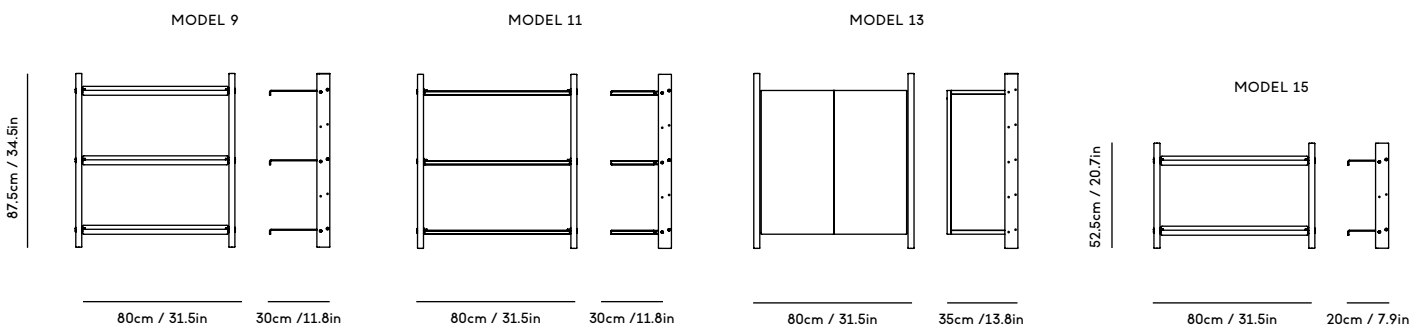

MOD Shelving System

Magnus Sangild, 2023

ITEM CODE	PRODUCT / VARIANT	MATERIAL	LEADTIME	PRICE EX. VAT (EUR)	PRICE INCL. VAT (GBP)
MOD9	MOD Model 9, 2 x 875 Rail + 3 x Alu shelves	Solid oak wood, aluminum and stainless steel	In stock	975	1010
MOD10	MOD Model 10, 1 x 875 Rail + 3 x Alu shelves	Solid oak wood, aluminum and stainless steel	In stock	865	900,00
MOD11	MOD Model 11, 2 x 875 Rail + 3 x OAK shelves	Solid oak wood, oak veneered plywood and stainless steel	In stock	980	1015
MOD12	MOD Model 12, 1 x 875 Rail + 3 x OAK shelves	Solid oak wood, oak veneered plywood and stainless steel	In stock	870	910
MOD13	MOD Model 13, 2 x 875 Rail + Cabinet	Solid oak wood, oak veneered plywood and stainless steel	In stock	1485	1540
MOD14	MOD Model 14, 1 x 875 Rail + Cabinet	Solid oak wood, oak veneered plywood and stainless steel	In stock	1265	1310
MOD15	MOD Model 15, 2 x 525 Rail + 2 x Alu shelves	Solid oak wood, aluminum and stainless steel	In stock	695	720
MOD16	MOD Model 16, 1 x 525 Rail + 2 x Alu shelves	Solid oak wood, aluminum and stainless steel	In stock	575	595