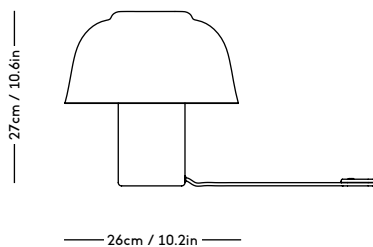

YUKI Lamp

Signe Hytte, 2021

ITEM CODE	PRODUCT / VARIANT	MATERIAL	LEADTIME	PRICE EX. VAT (EUR)	PRICE INCL. VAT (GBP)
40170	Table lamp White	Mouth blown glass	In stock	245	255
40171	Table lamp Light blue	Mouth blown glass	In stock	245	255
40172	Table lamp Olive	Mouth blown glass	In stock	245	255