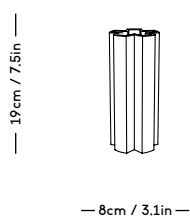

KYO Collection

Snorre Læssøe Stephensen, 1962

ITEM CODE	PRODUCT / VARIANT	MATERIAL	LEADTIME	COLLI	PRICE EX. VAT (EUR)
30110	KYO Vase Star medium White	Glazed porcelain	In stock	4	35
30120	KYO Vase Star large White	Glazed porcelain	In stock	4	45
30111	KYO Vase Star medium Blue	Glazed porcelain	In stock	4	35
30121	KYO Vase Star large Blue	Glazed porcelain	In stock	4	45
30140	KYO Vase Medium / white	Glazed porcelain	In stock	4	45
30141	KYO Vase Medium / blue	Glazed porcelain	In stock	4	90
30150	KYO Vase Large / white	Glazed porcelain	In stock	4	110
30151	KYO Vase Large / blue	Glazed porcelain	In stock	4	110