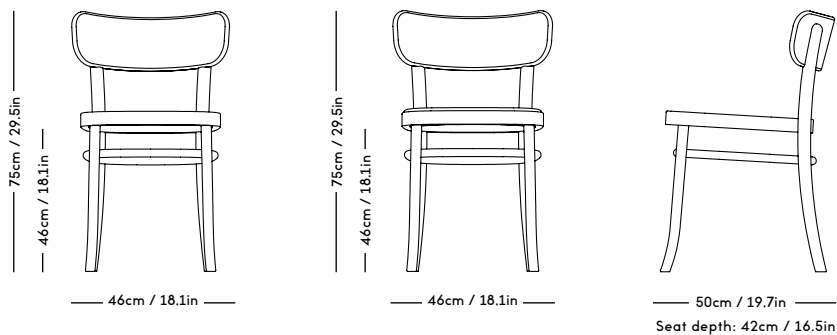

MZO Chair

Magnus Læssøe Stephensen, 1931

ITEM CODE	PRODUCT / VARIANT	MATERIAL	LEADTIME	PRICE EX. VAT (EUR)
10101	MZO Chair Black Stained	Beech / stain	In stock	350
10102	MZO Chair Royal Blue	Beech / stain	In stock	375
10124	MZO Chair w. Upholstery Amber / Crystal Field 753	Beech / stain / textile	In stock	375