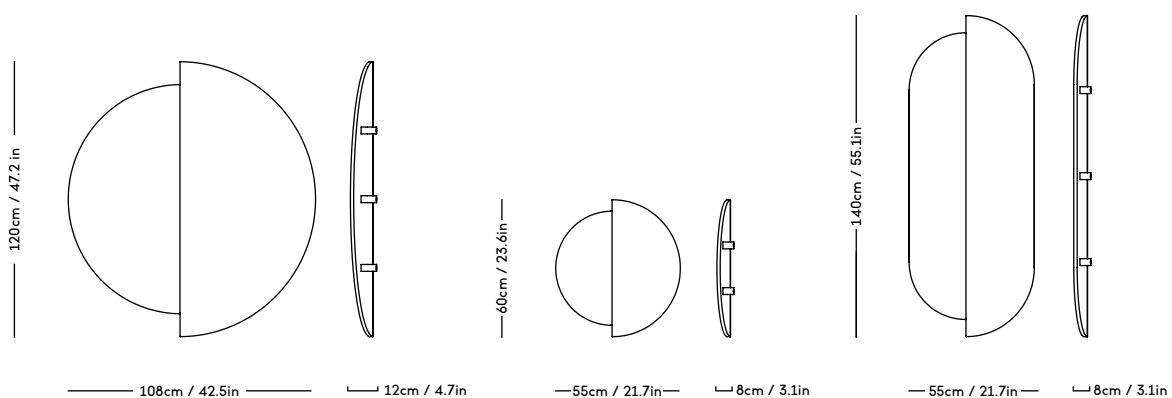

RAE Mirror

Jessica Vedel, 2017

ITEM CODE	PRODUCT / VARIANT	MATERIAL	LEADTIME	PRICE EX. VAT (EUR)
50110	RAE mirror Ø120 (Ivory)	Painted MDF and mirror glass	In stock	1225
50120	RAE mirror Ø50 (White)	Painted MDF and mirror glass	In stock	275
50121	RAE mirror Ø50 (Dark red)	Painted MDF and mirror glass	In stock	275
50130	RAE mirror Full body (White)	Painted MDF and mirror glass	In stock	545