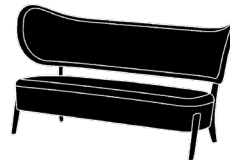

TMBO Lounge Chair P. 5

DESIGN Magnus Læssøe Stephensen
YEAR 1935
PRICE from 2175 EUR ex. VAT

TMBO Pouff P. 6

DESIGN Mazo x Magnus Læssøe Stephensen
YEAR 2020
PRICE from 1000 EUR ex. VAT

TMBO Lounge Chair & Pouff P. 7

DESIGN Magnus Læssøe Stephensen
YEAR 1935
PRICE from 2850 EUR ex. VAT

TMBO Sofa P. 8

DESIGN Magnus Læssøe Stephensen
YEAR 1935
PRICE from 2975 EUR ex. VAT

ARCH Lounge Chair P. 9

DESIGN Magnus Læssøe Stephensen
YEAR 1932
PRICE from 1636 EUR ex. VAT