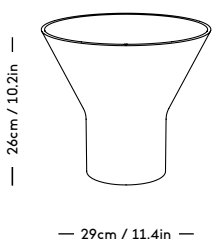

KYO Collection

Snorre Læssøe Stephensen, 1962

ITEM CODE	PRODUCT / VARIANT	MATERIAL	LEADTIME	COLLI	PRICE EX. VAT (EUR)
30110	KYO Vase Star medium White	Glazed porcelain	In stock	4	35
30120	KYO Vase Star large White	Glazed porcelain	In stock	4	45
30111	KYO Vase Star medium Blue	Glazed porcelain	In stock	4	35
30121	KYO Vase Star large Blue	Glazed porcelain	In stock	4	45
30140	KYO Vase Medium / white	Glazed porcelain	In stock	4	45
30141	KYO Vase Medium / blue	Glazed porcelain	In stock	4	90
30150	KYO Vase Large / white	Glazed porcelain	In stock	4	110
30151	KYO Vase Large / blue	Glazed porcelain	In stock	4	110