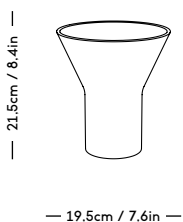

# KYO Collection

Snorre Læssøe Stephensen, 1962

ITEM CODE	PRODUCT / VARIANT	MATERIAL	LEADTIME	COLLI	PRICE EX. VAT (DKK)	PRICE INCL. VAT (DKK)
30110	KYO Vase Star medium White	Glazed porcelain	In stock	4	236	295
30120	KYO Vase Star large White	Glazed porcelain	In stock	4	316	395
30111	KYO Vase Star medium Blue	Glazed porcelain	In stock	4	236	295
30121	KYO Vase Star large Blue	Glazed porcelain	In stock	4	316	395
30140	KYO Vase Medium / white	Glazed porcelain	In stock	4	636	795
30141	KYO Vase Medium / blue	Glazed porcelain	In stock	4	636	795
30150	KYO Vase Large / white	Glazed porcelain	In stock	4	796	995
30151	KYO Vase Large / blue	Glazed porcelain	In stock	4	796	995