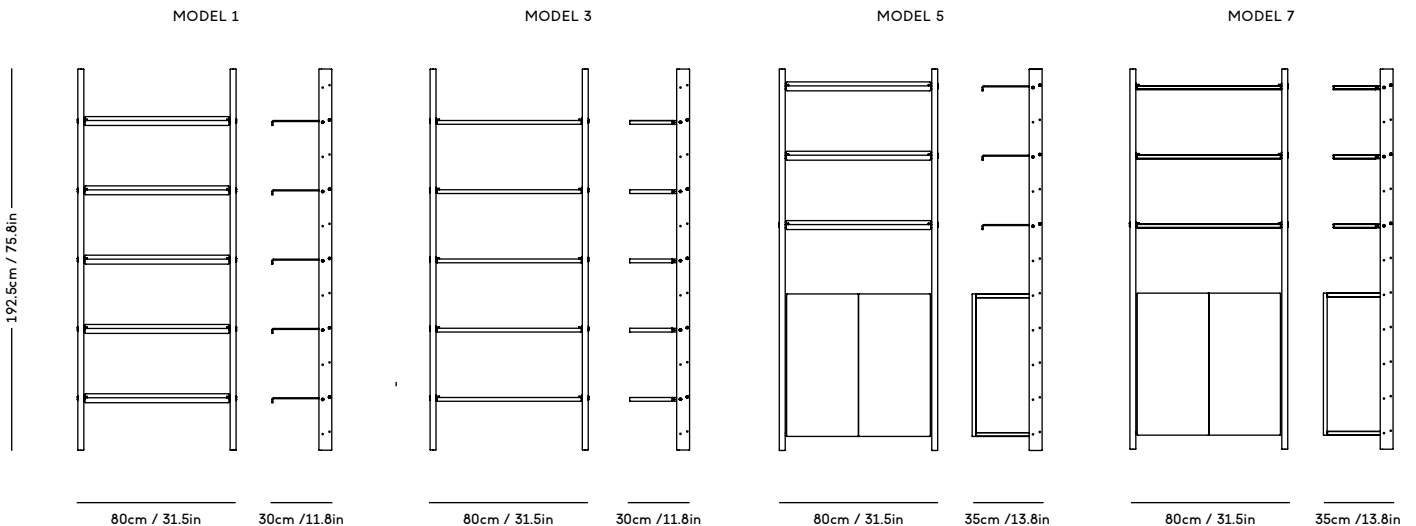

# MOD Shelving System

Magnus Sangild, 2023

ITEM CODE	PRODUCT / VARIANT	MATERIAL	LEADTIME	PRICE EX. VAT (DKK)	PRICE INCL. VAT (DKK)
MOD1	MOD Model 1, 2 x 1925 Rail + 5 x Alu shelves	Solid oak wood, aluminum and stainless steel	In stock	11196	13995
MOD2	MOD Model 2, 1 x 1925 Rail + 5 x Alu shelves	Solid oak wood, aluminum and stainless steel	In stock	9596	11995
MOD3	MOD Model 3, 2 x 1925 Rail + 5 x OAK shelves	Solid oak wood, oak veneered plywood and stainless steel	In stock	11196	13995
MOD4	MOD Model 4, 1 x 1925 Rail + 5 x OAK shelves	Solid oak wood, oak veneered plywood and stainless steel	In stock	9596	11995
MOD5	MOD Model 5, 2 x 1925 Rail + 3 x Alu shelves + Cabinet	Solid oak wood, oak veneered plywood, aluminium and stainless steel	In stock	15996	19995
MOD6	MOD Model 6, 1 x 1925 Rail + 3 x Alu shelves + Cabinet	Solid oak wood, oak veneered plywood, aluminium and stainless steel	In stock	14396	17995
MOD7	MOD Model 7, 2 x 1925 Rail + 3 x OAK shelves + Cabinet	Solid oak wood, oak veneered plywood and stainless steel	In stock	15996	19995
MOD8	MOD Model 8, 1 x 1925 Rail + 3 x OAK shelves + Cabinet	Solid oak wood, oak veneered plywood and stainless steel	In stock	14396	17995