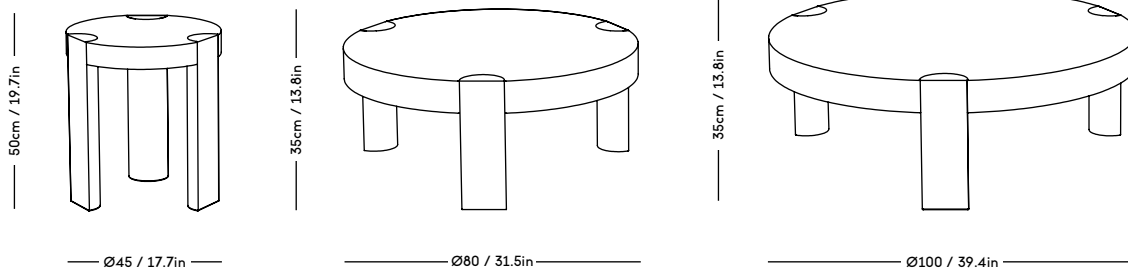

# MOD Shelving System

Magnus Sangild, 2023

ITEM CODE	PRODUCT / VARIANT	MATERIAL	LEADTIME	PRICE EX. VAT (DKK)	PRICE INCL. VAT (DKK)
MOD1	MOD Model 1, 2 x 1925 Rail + 5 x Alu shelves	Solid oak wood, aluminum and stainless steel	In stock	11196	13995
MOD2	MOD Model 2, 1 x 1925 Rail + 5 x Alu shelves	Solid oak wood, aluminum and stainless steel	In stock	9596	11995
MOD3	MOD Model 3, 2 x 1925 Rail + 5 x OAK shelves	Solid oak wood, oak veneered plywood and stainless steel	In stock	11196	13995
MOD4	MOD Model 4, 1 x 1925 Rail + 5 x OAK shelves	Solid oak wood, oak veneered plywood and stainless steel	In stock	9596	11995
MOD5	MOD Model 5, 2 x 1925 Rail + 3 x Alu shelves + Cabinet	Solid oak wood, oak veneered plywood, aluminium and stainless steel	In stock	15996	19995
MOD6	MOD Model 6, 1 x 1925 Rail + 3 x Alu shelves + Cabinet	Solid oak wood, oak veneered plywood, aluminium and stainless steel	In stock	14396	17995
MOD7	MOD Model 7, 2 x 1925 Rail + 3 x OAK shelves + Cabinet	Solid oak wood, oak veneered plywood and stainless steel	In stock	15996	19995
MOD8	MOD Model 8, 1 x 1925 Rail + 3 x OAK shelves + Cabinet	Solid oak wood, oak veneered plywood and stainless steel	In stock	14396	17995