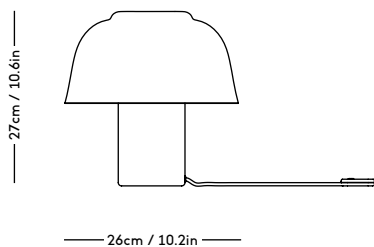

YUKI Lamp

Signe Hytte, 2021

ITEM CODE	PRODUCT / VARIANT	MATERIAL	LEADTIME	PRICE EX. VAT (DKK)	PRICE INCL. VAT (DKK)
40170	Table lamp White	Mouth blown glass	In stock	1596	1995
40171	Table lamp Light blue	Mouth blown glass	In stock	1596	1995
40172	Table lamp Olive	Mouth blown glass	In stock	1596	1995