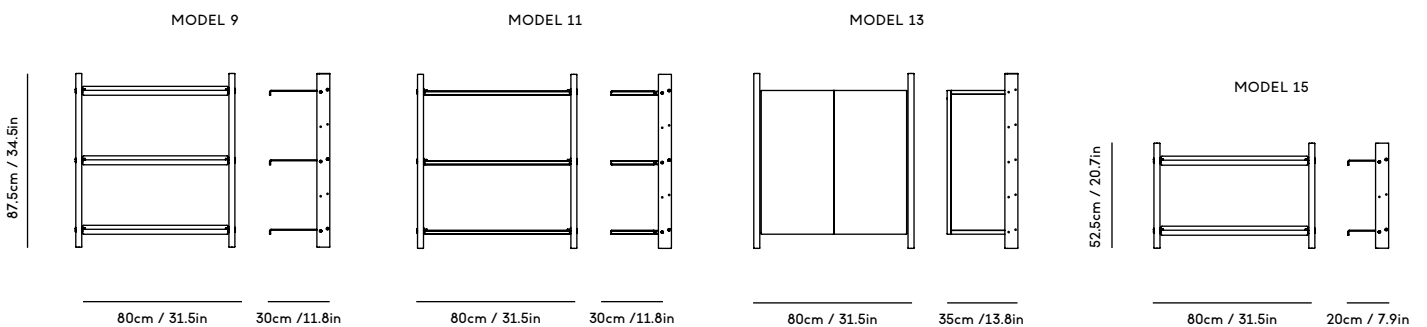

MOD Shelving System

Magnus Sangild, 2023

ITEM CODE	PRODUCT / VARIANT	MATERIAL	LEADTIME	PRICE EX. VAT (DKK)	PRICE INCL. VAT (DKK)
MOD9	MOD Model 9, 2 x 875 Rail + 3 x Alu shelves	Solid oak wood, aluminum and stainless steel	In stock	6796	8495
MOD10	MOD Model 10, 1 x 875 Rail + 3 x Alu shelves	Solid oak wood, aluminum and stainless steel	In stock	5996	7495
MOD11	MOD Model 11, 2 x 875 Rail + 3 x OAK shelves	Solid oak wood, oak veneered plywood and stainless steel	In stock	6796	8495
MOD12	MOD Model 12, 1 x 875 Rail + 3 x OAK shelves	Solid oak wood, oak veneered plywood and stainless steel	In stock	5996	7495
MOD13	MOD Model 13, 2 x 875 Rail + Cabinet	Solid oak wood, oak veneered plywood and stainless steel	In stock	10396	12995
MOD14	MOD Model 14, 1 x 875 Rail + Cabinet	Solid oak wood, oak veneered plywood and stainless steel	In stock	8796	10995
MOD15	MOD Model 15, 2 x 525 Rail + 2 x Alu shelves	Solid oak wood, aluminum and stainless steel	In stock	4796	5995
MOD16	MOD Model 16, 1 x 525 Rail + 2 x Alu shelves	Solid oak wood, aluminum and stainless steel	In stock	3996	4995