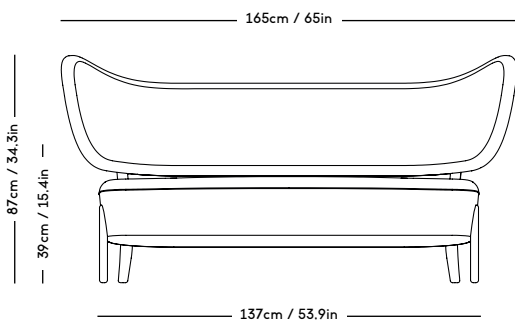

TMBO Sofa

Magnus Læssøe Stephensen, 1935

PRICE GROUP	PRODUCT / VARIANT	LEGS	LEADTIME	PRICE EX. VAT (DKK)	PRICE INCL. VAT (DKK)
1	ROMO / Linara, KVADRAT / Remix	Natural oiled oak, Dark oiled oak	8–10 weeks	21596	26995
2	KVADRAT / Hallingdal	Natural oiled oak, Dark oiled oak	8–10 weeks	23996	29995
3	KVADRAT / Vidar	Natural oiled oak, Dark oiled oak	8–10 weeks	25596	31995
4	DAW / Mcnutt, KVADRAT / Colline	Natural oiled oak, Dark oiled oak	8–10 weeks	27996	34995
5	BUTE / Storr, DAW / Grand Mohair, DEDAR / Tigerbeat, Karakorum, KVADRAT / Sisu	Natural oiled oak, Dark oiled oak	8–10 weeks	30396	37995
6	JENNIFFER SHORTO / Seafoam	Natural oiled oak, Dark oiled oak	8–10 weeks	34396	42995
7	DEDAR / Artemidor	Natural oiled oak, Dark oiled oak	8–10 weeks	36796	45995
8	PIERRE FREY / Opio, Alexander	Natural oiled oak, Dark oiled oak	8–10 weeks	39996	49995
Sheepskin	Moonlight, Sahara	Natural oiled oak, Dark oiled oak	8–10 weeks	35996	44995
COM & COL	Customers own material textile / leather	Natural oiled oak, Dark oiled oak	8–10 weeks	23996	29995
Customized legs	Walnut, Black stained oak	Natural oiled or Varnish	8–10 weeks	1036	1295

Material: Wood frame and legs, Felt gliders, Foam (HR), Wadding (polyester) and upholstery (fabric / sheepskin).

COM/COL usage (based on fabric width of 140, and solid color/random matching): 7m/NOT DUABLE