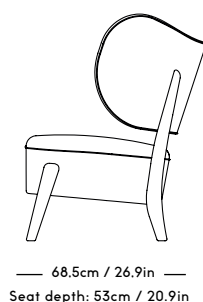

TMBO Sofa

Magnus Læssøe Stephensen, 1935

PRICE GROUP	PRODUCT / VARIANT	LEGS	LEADTIME	PRICE EX. VAT (DKK)	PRICE INCL. VAT (DKK)
1	ROMO / Linara, KVADRAT / Remix	Natural oiled oak, Dark oiled oak	8–10 weeks	21596	26995
2	KVADRAT / Hallingdal	Natural oiled oak, Dark oiled oak	8–10 weeks	23996	29995
3	KVADRAT / Vidar	Natural oiled oak, Dark oiled oak	8–10 weeks	25596	31995
4	DAW / Mcnutt, KVADRAT / Colline	Natural oiled oak, Dark oiled oak	8–10 weeks	27996	34995
5	BUTE / Storr, DAW / Grand Mohair, DEDAR / Tigerbeat, Karakorum, KVADRAT / Sisu	Natural oiled oak, Dark oiled oak	8–10 weeks	30396	37995
6	JENNIFFER SHORTO / Seafoam	Natural oiled oak, Dark oiled oak	8–10 weeks	34396	42995
7	DEDAR / Artemidor	Natural oiled oak, Dark oiled oak	8–10 weeks	36796	45995
8	PIERRE FREY / Opio, Alexander	Natural oiled oak, Dark oiled oak	8–10 weeks	39996	49995
Sheepskin	Moonlight, Sahara	Natural oiled oak, Dark oiled oak	8–10 weeks	35996	44995
COM & COL	Customers own material textile / leather	Natural oiled oak, Dark oiled oak	8–10 weeks	23996	29995
Customized legs	Walnut, Black stained oak	Natural oiled or Varnish	8–10 weeks	1036	1295

Material: Wood frame and legs, Felt gliders, Foam (HR), Wadding (polyester) and upholstery (fabric / sheepskin).

COM/COL usage (based on fabric width of 140, and solid color/random matching): 7m/NOT DUABLE