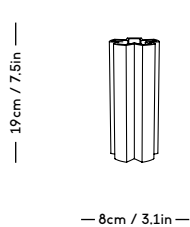

KYO Collection

Snorre Læssøe Stephensen, 1962

ITEM CODE	PRODUCT / VARIANT	MATERIAL	LEADTIME	COLLI	PRICE EX. VAT (DKK)	PRICE INCL. VAT (DKK)
30110	KYO Vase Star medium White	Glazed porcelain	In stock	4	236	295
30120	KYO Vase Star large White	Glazed porcelain	In stock	4	316	395
30111	KYO Vase Star medium Blue	Glazed porcelain	In stock	4	236	295
30121	KYO Vase Star large Blue	Glazed porcelain	In stock	4	316	395
30140	KYO Vase Medium / white	Glazed porcelain	In stock	4	636	795
30141	KYO Vase Medium / blue	Glazed porcelain	In stock	4	636	795
30150	KYO Vase Large / white	Glazed porcelain	In stock	4	796	995
30151	KYO Vase Large / blue	Glazed porcelain	In stock	4	796	995