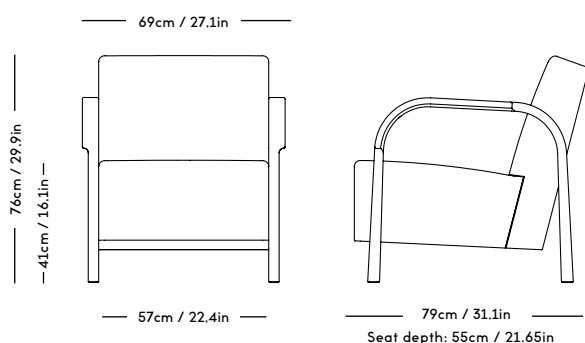

ARCH Upholstered Lounge Chair

Mazo x Magnus Læssøe Stephensen, 2020

PRICE GROUP	PRODUCT / VARIANT	LEGS	LEADTIME	PRICE EX. VAT (DKK)	PRICE INCL. VAT (DKK)
1	ROMO / Linara, KVADRAT / Remix	Natural oiled oak, Dark oiled oak, Black stained oak	8–10 weeks	12796	15995
2	KVADRAT / Hallingdal	Natural oiled oak, Dark oiled oak, Black stained oak	8–10 weeks	14396	17995
3	KVADRAT / Vidar	Natural oiled oak, Dark oiled oak, Black stained oak	8–10 weeks	15996	19995
4	DAW / Mcnutt, KVADRAT / Colline	Natural oiled oak, Dark oiled oak, Black stained oak	8–10 weeks	17596	21995
5	BUTE / Storr, DAW / Grand Mohair, DEDAR / Tigerbeat, Karakorum, KVADRAT / Sisu	Natural oiled oak, Dark oiled oak, Black stained oak	8–10 weeks	19196	23995
6	JENNIFFER SHORTO / Seafoam	Natural oiled oak, Dark oiled oak, Black stained oak	8–10 weeks	20796	25995
7	DEDAR / Artemidor	Natural oiled oak, Dark oiled oak, Black stained oak	8–10 weeks	23996	29995
8	PIERRE FREY / Opio, Alexander	Natural oiled oak, Dark oiled oak, Black stained oak	8–10 weeks	27996	34995
Sheepskin	Moonlight, Sahara	Natural oiled oak, Dark oiled oak, Black stained oak	8–10 weeks	20796	25995
COM & COL	Customers own material textile / leather	Natural oiled oak, Dark oiled oak, Black stained oak	8–10 weeks	14396	17995

Material: Wood frame and legs, Felt gliders, Foam (HR), Wadding (polyester) and upholstery (fabric / leather / sheepskin).

COM/COL usage (based on fabric width of 140, and solid color/random matching): 3,5m / 6m2 (2 separate hides)