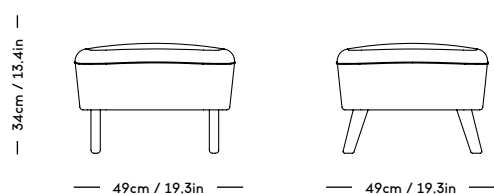

TMBO Pouff

Mazo x Magnus Læssøe Stephensen, 2020

PRICE GROUP	PRODUCT / VARIANT	LEGS	LEADTIME	PRICE EX. VAT (DKK)	PRICE INCL. VAT (DKK)
1	ROMO / Linara, KVADRAT / Remix	Natural oiled oak, Dark oiled oak	8–10 weeks	5996	7495
2	KVADRAT / Hallingdal	Natural oiled oak, Dark oiled oak	8–10 weeks	6636	8295
3	KVADRAT / Vidar	Natural oiled oak, Dark oiled oak	8–10 weeks	6796	8495
4	DAW / Mcnutt, KVADRAT / Colline	Natural oiled oak, Dark oiled oak	8–10 weeks	7196	8995
5	BUTE / Storr, DAW / Grand Mohair, DEDAR / Tigerbeat, Karakorum, KVADRAT / Sisu	Natural oiled oak, Dark oiled oak	8–10 weeks	7596	9495
6	JENNIFFER SHORTO / Seafoam	Natural oiled oak, Dark oiled oak	8–10 weeks	7996	9995
7	DEDAR / Artemidor	Natural oiled oak, Dark oiled oak	8–10 weeks	8796	10995
8	PIERRE FREY / Opio, Alexander	Natural oiled oak, Dark oiled oak	8–10 weeks	10396	12995
Sheepskin	Moonlight, Sahara	Natural oiled oak, Dark oiled oak	8–10 weeks	7996	9995
COM & COL	Customers own material textile / leather	Natural oiled oak, Dark oiled oak	8–10 weeks	6636	8295
Customized legs	Walnut, Black stained oak	Natural oiled or Varnish	8–10 weeks	1036	1295

Material: Wood frame and legs, Felt gliders, Foam (HR), Wadding (polyester) and upholstery (fabric / leather / sheepskin).

COM/COL usage (based on fabric width of 140, and solid color/random matching): 2m / 3m²