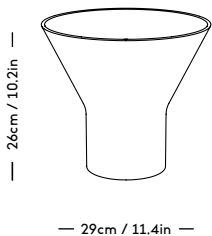

# KYO Collection

Snorre Læssøe Stephensen, 1962

ITEM CODE	PRODUCT / VARIANT	MATERIAL	LEADTIME	COLLI	PRICE EX. VAT (DKK)	PRICE INCL. VAT (DKK)
30110	KYO Vase Star medium White	Glazed porcelain	In stock	4	236	295
30120	KYO Vase Star large White	Glazed porcelain	In stock	4	316	395
30111	KYO Vase Star medium Blue	Glazed porcelain	In stock	4	236	295
30121	KYO Vase Star large Blue	Glazed porcelain	In stock	4	316	395
30140	KYO Vase Medium / white	Glazed porcelain	In stock	4	636	795
30141	KYO Vase Medium / blue	Glazed porcelain	In stock	4	636	795
30150	KYO Vase Large / white	Glazed porcelain	In stock	4	796	995
30151	KYO Vase Large / blue	Glazed porcelain	In stock	4	796	995