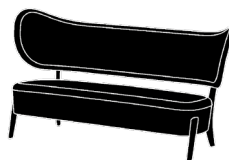

TMBO Lounge Chair & Pouff P. 8

DESIGN Magnus Læssøe Stephensen
YEAR 1935
PRICE from 21596 DKK ex. VAT

TMBO Sofa P. 9

DESIGN Magnus Læssøe Stephensen
YEAR 1935
PRICE from 21596 DKK ex. VAT