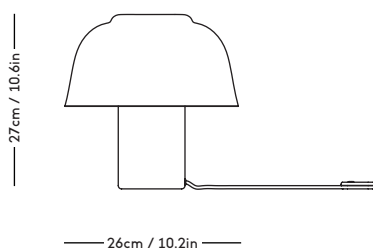

YUKI Lamp

Signe Hytte, 2021

ITEM CODE	PRODUCT / VARIANT	MATERIAL	LEADTIME	PRICE EX. VAT (DKK)	PRICE INCL. VAT (DKK)
40170	Table lamp White	Mouth blown glass	In stock	2396	2995
40171	Table lamp Light blue	Mouth blown glass	In stock	2396	2995
40172	Table lamp Olive	Mouth blown glass	In stock	2396	2995