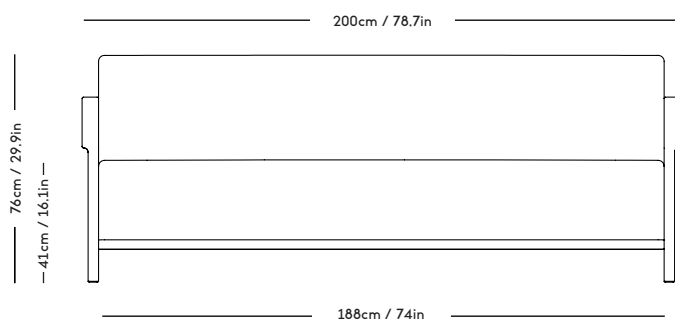

ARCH Sofa 3 Seater

Mazo x Magnus Læssøe Stephensen, 2020

PRICE GROUP	PRODUCT / VARIANT	LEGS	LEADTIME	PRICE EX. VAT (DKK)	PRICE INCL. VAT (DKK)
1	ROMO / Linara, KVADRAT / Remix	Natural Oiled Oak, Dark Oiled Oak, Black Stained Oak	8–10 Weeks	19196	23995
2	KVADRAT / Hallingdal & Fiord	Natural Oiled Oak, Dark Oiled Oak, Black Stained Oak	8–10 Weeks	21596	26995
3	KVADRAT / Vidar	Natural Oiled Oak, Dark Oiled Oak, Black Stained Oak	8–10 Weeks	23196	28995
4	DAW / Mohair & Mcnutt	Natural Oiled Oak, Dark Oiled Oak, Black Stained Oak	8–10 Weeks	26396	32995
5	BUTE / Storr, DEDAR / Linear	Natural Oiled Oak, Dark Oiled Oak, Black Stained Oak	8–10 Weeks	30396	37995
6	JENNIFER SHORTO / Kongaline & Seafoam, DEDAR / Artemidor	Natural Oiled Oak, Dark Oiled Oak, Black Stained Oak	8–10 Weeks	32796	40995
Sheepskin	Moonlight, Sahara	Natural Oiled Oak, Dark Oiled Oak, Black Stained Oak	8–10 Weeks	39996	49995
COM & COL	Customers own material textile / leather	Natural Oiled Oak, Dark Oiled Oak, Black Stained Oak	8–10 Weeks	21596	26995

Material: Wood frame and legs, Felt gliders, Foam (HR), Wadding (polyester) and upholstery (fabric/sheepskin).

COM/COL usage (based on fabric width of 140, and solid color/random matching): 8m / NOT DUABLE