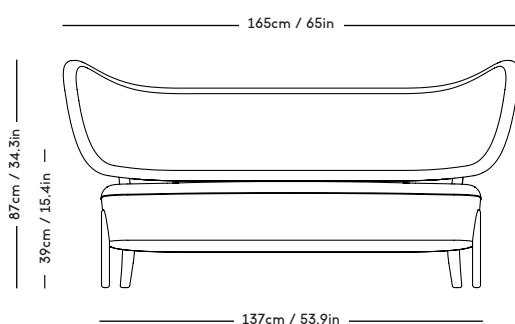

TMBO Sofa

Magnus Læssøe Stephensen, 1935

PRICE GROUP	PRODUCT / VARIANT	LEGS	LEADTIME	PRICE EX. VAT (DKK)	PRICE INCL. VAT (DKK)
1	ROMO / Linara, KVADRAT / Remix	Natural Oiled Oak Dark Oiled Oak	8–10 Weeks	19196	23995
2	KVADRAT / Hallingdal & Fiord	Natural Oiled Oak Dark Oiled Oak	8–10 Weeks	19996	24995
3	KVADRAT / Vidar	Natural Oiled Oak Dark Oiled Oak	8–10 Weeks	21596	26995
4	DAW / Mohair & Mcnutt	Natural Oiled Oak Dark Oiled Oak	8–10 Weeks	23196	28995
5	BUTE / Storr, DEDAR / Linear	Natural Oiled Oak Dark Oiled Oak	8–10 Weeks	25596	31995
6	JENNIFER SHORTO / Kongaline & Seafoam, DEDAR / Artemidor	Natural Oiled Oak Dark Oiled Oak	8–10 Weeks	28796	35995
Sheepskin	Moonlight, Sahara	Natural Oiled Oak Dark Oiled Oak	8–10 Weeks	31996	39995
COM & COL	Customers own material textile / leather	Natural Oiled Oak Dark Oiled Oak	8–10 Weeks	19996	24995
Customized legs	Walnut, Black stained oak	Natural Oiled or Varnish	8–10 Weeks	1036	1295

Material: Wood frame and legs, Felt gliders, Foam (HR), Wadding (polyester) and upholstery (fabric/sheepskin).

COM/COL usage (based on fabric width of 140, and solid color/random matching): 7m / NOT DUABLE