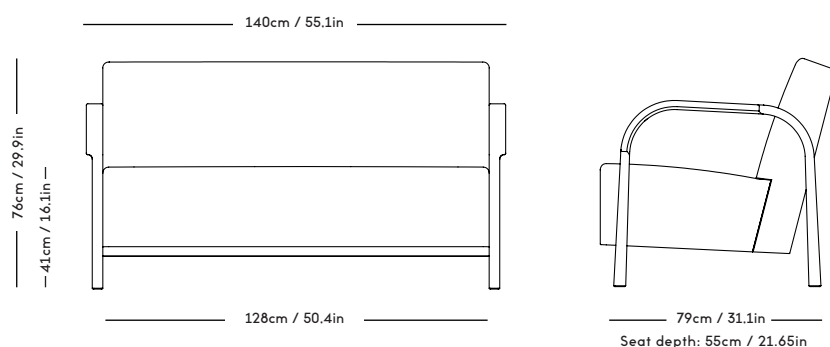

ARCH Sofa 2 Seater

Mazo x Magnus Læssøe Stephensen, 2020

PRICE GROUP	PRODUCT / VARIANT	LEGS	LEADTIME	PRICE EX. VAT (DKK)	PRICE INCL. VAT (DKK)
1	ROMO / Linara, KVADRAT / Remix	Natural Oiled Oak, Dark Oiled Oak, Black Stained Oak	8–10 Weeks	15996	19995
2	KVADRAT / Hallingdal & Fiord	Natural Oiled Oak, Dark Oiled Oak, Black Stained Oak	8–10 Weeks	18396	22995
3	KVADRAT / Vidar	Natural Oiled Oak, Dark Oiled Oak, Black Stained Oak	8–10 Weeks	20796	25995
4	DAW / Mohair & McNutt	Natural Oiled Oak, Dark Oiled Oak, Black Stained Oak	8–10 Weeks	22396	27995
5	BUTE / Storr, DEDAR / Linear	Natural Oiled Oak, Dark Oiled Oak, Black Stained Oak	8–10 Weeks	25596	31995
6	JENNIFER SHORTO / Kongaline & Seafoam, DEDAR / Artemidor	Natural Oiled Oak, Dark Oiled Oak, Black Stained Oak	8–10 Weeks	27996	34995
Sheepskin	Moonlight, Sahara	Natural Oiled Oak, Dark Oiled Oak, Black Stained Oak	8–10 Weeks	30396	37995
COM & COL	Customers own material textile / leather	Natural Oiled Oak, Dark Oiled Oak, Black Stained Oak	8–10 Weeks	18396	22995

Material: Wood frame and legs, Felt gliders, Foam (HR), Wadding (polyester) and upholstery (fabric/sheepskin).

COM/COL usage (based on fabric width of 140, and solid color/random matching): 6m / NOT DUABLE