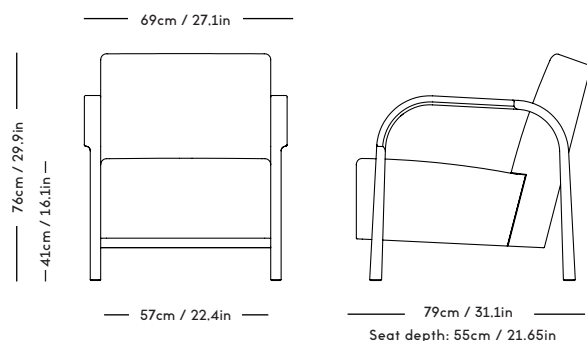

ARCH Lounge Chair

Mazo x Magnus Læssøe Stephensen, 2020

PRICE GROUP	PRODUCT / VARIANT	LEGS	LEADTIME	PRICE EX. VAT (DKK)	PRICE INCL. VAT (DKK)
1	ROMO / Linara, KVADRAT / Remix	Natural Oiled Oak, Dark Oiled Oak, Black Stained Oak	8–10 Weeks	9596	11995
2	KVADRAT / Hallingdal & Fiord	Natural Oiled Oak, Dark Oiled Oak, Black Stained Oak	8–10 Weeks	11996	14995
3	KVADRAT / Vidar	Natural Oiled Oak, Dark Oiled Oak, Black Stained Oak	8–10 Weeks	13596	16995
4	DAW / Mohair & McNutt	Natural Oiled Oak, Dark Oiled Oak, Black Stained Oak	8–10 Weeks	14396	17995
5	BUTE / Storr, DEDAR / Linear	Natural Oiled Oak, Dark Oiled Oak, Black Stained Oak	8–10 Weeks	15196	18995
6	JENNIFER SHORTO / Kongaline & Seafoam, DEDAR / Artemidor	Natural Oiled Oak, Dark Oiled Oak, Black Stained Oak	8–10 Weeks	18396	22995
Sheepskin	Moonlight, Sahara	Natural Oiled Oak, Dark Oiled Oak, Black Stained Oak	8–10 Weeks	19196	23995
COM & COL	Customers own material textile / leather	Natural Oiled Oak, Dark Oiled Oak, Black Stained Oak	8–10 Weeks	11996	14995

Material: Wood frame and legs, Felt gliders, Foam (HR), Wadding (polyester) and upholstery (fabric/leather/sheepskin).

COM/COL usage (based on fabric width of 140, and solid color/random matching): 3,5m / 6m2 (2 separate hides)