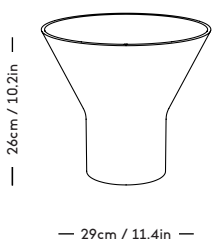

KYO Collection

Snorre Læssøe Stephensen, 1962

ITEM CODE	PRODUCT / VARIANT	MATERIAL	LEADTIME	COLLI	PRICE EX. VAT (DKK)	PRICE INCL. VAT (DKK)
30110	KYO Vase Star medium White	Glazed porcelain	In stock	4	236	295
30120	KYO Vase Star large White	Glazed porcelain	In stock	4	316	395
30111	KYO Vase Star medium Blue	Glazed porcelain	In stock	4	236	295
30121	KYO Vase Star large Blue	Glazed porcelain	In stock	4	316	395
30140	KYO Vase Medium / white	Glazed porcelain	In stock	4	636	795
30141	KYO Vase Medium / blue	Glazed porcelain	In stock	4	636	795
30150	KYO Vase Large / white	Glazed porcelain	In stock	4	796	995
30151	KYO Vase Large / blue	Glazed porcelain	In stock	4	796	995