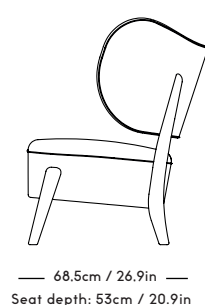

TMBO Sofa

Magnus Læssøe Stephensen, 1935

PRICE GROUP	PRODUCT / VARIANT	LEGS	LEADTIME	PRICE EX. VAT (DKK)	PRICE INCL. VAT (DKK)
1	ROMO / Linara, KVADRAT / Remix	Natural Oiled Oak Dark Oiled Oak	8–10 Weeks	19196	23995
2	KVADRAT / Hallingdal & Fiord	Natural Oiled Oak Dark Oiled Oak	8–10 Weeks	19996	24995
3	KVADRAT / Vidar	Natural Oiled Oak Dark Oiled Oak	8–10 Weeks	21596	26995
4	DAW / Mohair & Mcnutt	Natural Oiled Oak Dark Oiled Oak	8–10 Weeks	23196	28995
5	BUTE / Storr, DEDAR / Linear	Natural Oiled Oak Dark Oiled Oak	8–10 Weeks	25596	31995
6	JENNIFER SHORTO / Kongaline & Seafoam, DEDAR / Artemidor	Natural Oiled Oak Dark Oiled Oak	8–10 Weeks	28796	35995
Sheepskin	Moonlight, Sahara	Natural Oiled Oak Dark Oiled Oak	8–10 Weeks	31996	39995
COM & COL	Customers own material textile / leather	Natural Oiled Oak Dark Oiled Oak	8–10 Weeks	19996	24995
Customized legs	Walnut, Black stained oak	Natural Oiled or Varnish	8–10 Weeks	1036	1295

Material: Wood frame and legs, Felt gliders, Foam (HR), Wadding (polyester) and upholstery (fabric/sheepskin).

COM/COL usage (based on fabric width of 140, and solid color/random matching): 7m / NOT DUABLE