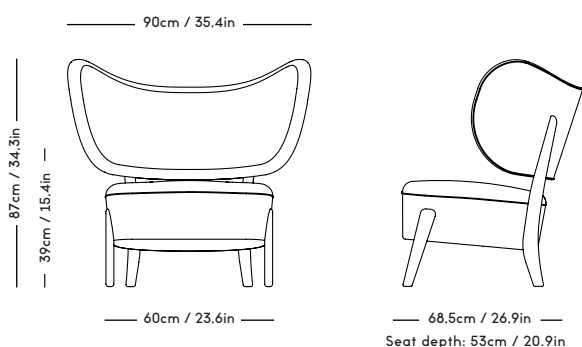

TMBO Lounge Chair

Magnus Læssøe Stephensen, 1935

PRICE GROUP	PRODUCT / VARIANT	LEGS	LEADTIME	PRICE EX. VAT (DKK)	PRICE INCL. VAT (DKK)
1	ROMO / Linara, KVADRAT / Remix	Natural Oiled Oak Dark Oiled Oak	8–10 Weeks	14396	17995
2	KVADRAT / Hallingdal & Fiord	Natural Oiled Oak Dark Oiled Oak	8–10 Weeks	15196	18995
3	KVADRAT / Vidar	Natural Oiled Oak Dark Oiled Oak	8–10 Weeks	16796	20995
4	DAW / Mohair & Mcnutt	Natural Oiled Oak Dark Oiled Oak	8–10 Weeks	17996	22495
5	BUTE / Storr, DEDAR / Linear	Natural Oiled Oak Dark Oiled Oak	8–10 Weeks	19196	23995
6	JENNIFER SHORTO / Kongaline & Seafoam, DEDAR / Artemidor	Natural Oiled Oak Dark Oiled Oak	8–10 Weeks	20796	25995
Sheepskin	Moonlight, Sahara	Natural Oiled Oak Dark Oiled Oak	8–10 Weeks	23196	28995
COM & COL	Customers own material textile / leather	Natural Oiled Oak Dark Oiled Oak	8–10 Weeks	15196	18995
Customized legs	Walnut, Black stained oak	Natural Oiled or Varnish	8–10 Weeks	1036	1295

Material: Wood frame and legs, Felt gliders, Foam (HR),
Wadding (polyester) and upholstery (fabric/leather/sheepskin).

COM/COL usage (based on fabric width of 140,
and solid color/random matching): 4m / 6m²