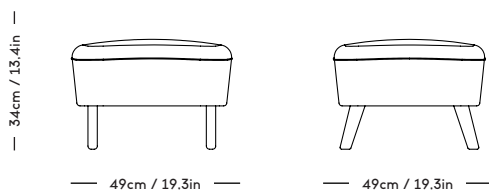

TMBO Pouff

Mazo x Magnus Læssøe Stephensen, 2020

PRICE GROUP	PRODUCT / VARIANT	LEGS	LEADTIME	PRICE EX. VAT (DKK)	PRICE INCL. VAT (DKK)
1	ROMO / Linara, KVADRAT / Remix	Natural Oiled Oak Dark Oiled Oak	8–10 Weeks	6396	7995
2	KVADRAT / Hallingdal & Fiord	Natural Oiled Oak Dark Oiled Oak	8–10 Weeks	6796	8495
3	KVADRAT / Vidar	Natural Oiled Oak Dark Oiled Oak	8–10 Weeks	7196	8995
4	DAW / Mohair & Mcnutt	Natural Oiled Oak Dark Oiled Oak	8–10 Weeks	7596	9495
5	BUTE / Storr, DEDAR / Linear	Natural Oiled Oak Dark Oiled Oak	8–10 Weeks	7996	9995
6	JENNIFER SHORTO / Kongaline & Seafoam, DEDAR / Artemidor	Natural Oiled Oak Dark Oiled Oak	8–10 Weeks	8796	10995
Sheepskin	Moonlight, Sahara	Natural Oiled Oak Dark Oiled Oak	8–10 Weeks	8796	10995
COM & COL	Customers own material textile / leather	Natural Oiled Oak Dark Oiled Oak	8–10 Weeks	6796	8495
Customized legs	Walnut, Black stained oak	Natural Oiled or Varnish	8–10 Weeks	1036	1295

Material: Wood frame and legs, Felt gliders, Foam (HR),
Wadding (polyester) and upholstery (fabric/leather/sheepskin).

COM/COL usage (based on fabric width of 140,
and solid color/random matching): 2m / 3m2