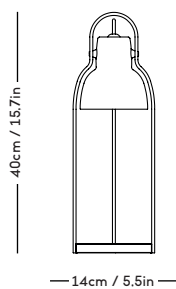

16PLUS Collection

Snorre Læssøe Stephensen, 1979

ITEM CODE	PRODUCT / VARIANT	MATERIAL	LEADTIME	COLLI	PRICE EX. VAT (DKK)	PRICE INCL. VAT (DKK)
40140	Pendant lamp	Bonechina	In stock	4	796	995
40130	Pendant lamp w. hanger	OAK/ Bonechina	In stock	4	1036	1295
40120	Wall lamp	OAK/ Bonechina	In stock	4	1276	1595
40110	Wall lamp adjustable	OAK/ Bonechina	In stock	4	1596	1995
40100	Table lamp	OAK/ Bonechina	In stock	4	1996	2495
40200	Bulb, dimmable	OAK/ Bonechina	In stock	10	76	95