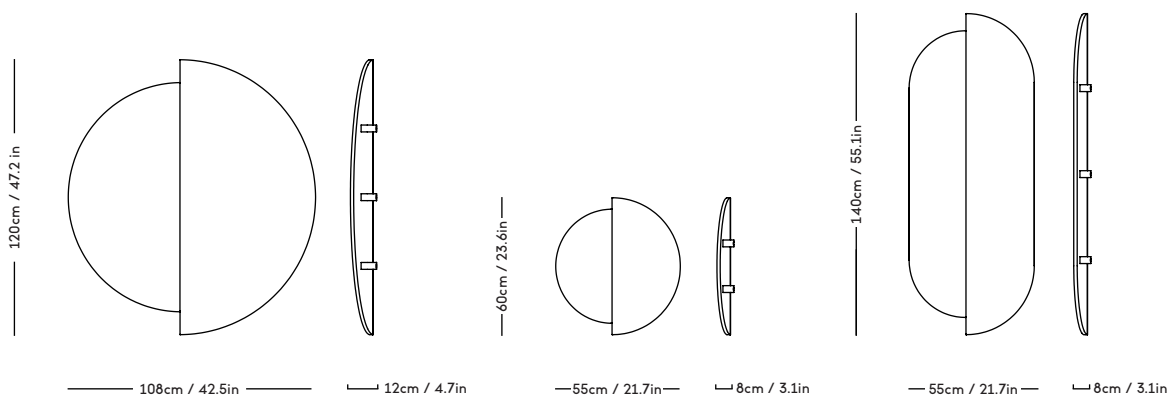

RAE Mirror

Jessica Vedel, 2017

ITEM CODE	PRODUCT / VARIANT	MATERIAL	LEADTIME	PRICE EX. VAT (DKK)	PRICE INCL. VAT (DKK)
50110	RAE mirror Ø120 (Ivory)	Painted MDF and mirror glass	In stock	7996	9995
50120	RAE mirror Ø50 (White)	Painted MDF and mirror glass	In stock	1996	2495
50121	RAE mirror Ø50 (Dark red)	Painted MDF and mirror glass	In stock	1996	2495
50130	RAE mirror Full body (White)	Painted MDF and mirror glass	In stock	3996	4995