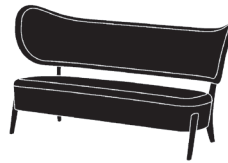

TMBO Lounge Chair & Pouff P. 7

DESIGN Magnus Læssøe Stephensen
YEAR 1935
PRICE from 18796 DKK ex. VAT

TMBO Sofa P. 8

DESIGN Magnus Læssøe Stephensen
YEAR 1935
PRICE from 19196 DKK ex. VAT