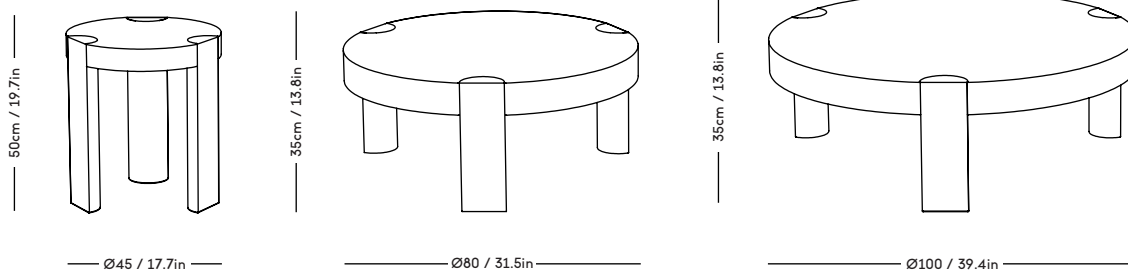

FER Table

Mazo, 2021

ITEM CODE	PRODUCT / VARIANT	MATERIAL	LEADTIME	PRICE EX. VAT (DKK)	PRICE INCL. VAT (DKK)
60200	Coffee table Ø100 White	High gloss painted MDF and solid oak	In stock	10396	12995
60201	Coffee table Ø80 White	High gloss painted MDF and solid oak	In stock	7996	9995
60210	Side table Ø45 White	High gloss painted MDF and solid oak	In stock	3996	4995