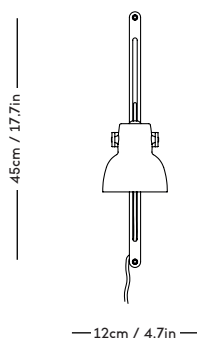

16PLUS Collection

Snorre Læssøe Stephensen, 1979

ITEM CODE	PRODUCT / VARIANT	MATERIAL	LEADTIME	COLLI	PRICE EX. VAT (DKK)	PRICE INCL. VAT (DKK)
40140	Pendant lamp	Bonechina	In stock	4	796	995
40130	Pendant lamp w. hanger	OAK/ Bonechina	In stock	4	1036	1295
40120	Wall lamp	OAK/ Bonechina	In stock	4	1276	1595
40110	Wall lamp adjustable	OAK/ Bonechina	In stock	4	1596	1995
40100	Table lamp	OAK/ Bonechina	In stock	4	1996	2495
40200	Bulb, dimmable	OAK/ Bonechina	In stock	10	76	95