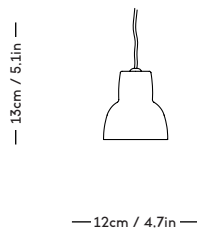

16PLUS Collection

Snorre Læssøe Stephensen, 1979

ITEM CODE	PRODUCT / VARIANT	MATERIAL	LEADTIME	COLLI	PRICE EX. VAT (DKK)	PRICE INCL. VAT (DKK)
40140	Pendant lamp	Bonechina	In stock	4	796	995
40130	Pendant lamp w. hanger	OAK/ Bonechina	In stock	4	1036	1295
40120	Wall lamp	OAK/ Bonechina	In stock	4	1276	1595
40110	Wall lamp adjustable	OAK/ Bonechina	In stock	4	1596	1995
40100	Table lamp	OAK/ Bonechina	In stock	4	1996	2495
40200	Bulb, dimmable	OAK/ Bonechina	In stock	10	76	95