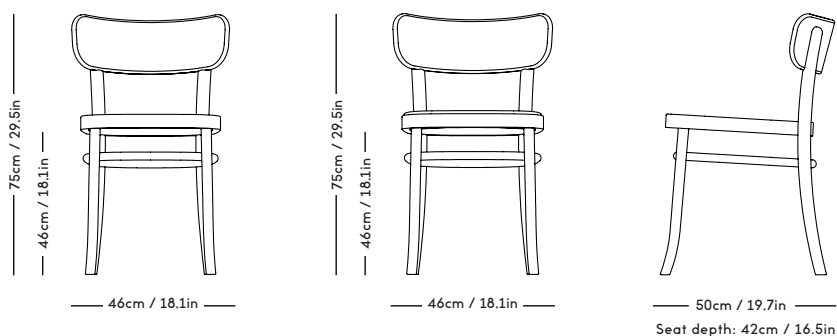

MZO Chair

Magnus Læssøe Stephensen, 1931

ITEM CODE	PRODUCT / VARIANT	MATERIAL	LEADTIME	PRICE EX. VAT (DKK)	PRICE INCL. VAT (DKK)
10101	MZO Chair Black Stained	Beech / stain	In stock	2236	2795
10102	MZO Chair Royal Blue	Beech / stain	In stock	2236	2795
10124	MZO Chair w. Upholstery Amber / Crystal Field 753	Beech / stain / textile	In stock	2796	3495