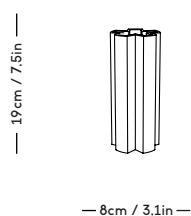

KYO Collection

Snorre Læssøe Stephensen, 1962

ITEM CODE	PRODUCT / VARIANT	MATERIAL	LEADTIME	COLLI	PRICE EX. VAT (DKK)	PRICE INCL. VAT (DKK)
30110	KYO Vase Star medium White	Glazed porcelain	In stock	4	236	295
30120	KYO Vase Star large White	Glazed porcelain	In stock	4	316	395
30111	KYO Vase Star medium Blue	Glazed porcelain	In stock	4	236	295
30121	KYO Vase Star large Blue	Glazed porcelain	In stock	4	316	395
30140	KYO Vase Medium / white	Glazed porcelain	In stock	4	636	795
30141	KYO Vase Medium / blue	Glazed porcelain	In stock	4	636	795
30150	KYO Vase Large / white	Glazed porcelain	In stock	4	796	995
30151	KYO Vase Large / blue	Glazed porcelain	In stock	4	796	995