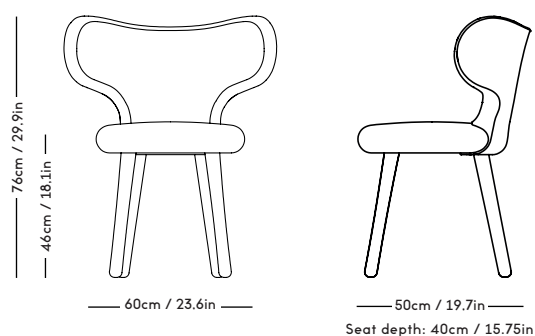

WNG Chair

Magnus Læssøe Stephensen, 1937

PRICE GROUP	PRODUCT / VARIANT	LEGS	LEADTIME	PRICE EX. VAT (DKK)	PRICE INCL. VAT (DKK)
2	KVADRAT / Hallingdal	Natural oiled oak	8–10 Weeks	5596	6995
3	KVADRAT / Vidar	Natural oiled oak	8–10 Weeks	6396	7995
4	DAW / Mcnutt	Natural oiled oak	8–10 Weeks	7196	8995
5	BUTE / Storr	Natural oiled oak	8–10 Weeks	7596	9495
6	DEDAR / Artemidor	Natural oiled oak	8–10 Weeks	8796	10995
Sheepskin	Moonlight, Sahara	Natural oiled oak	8–10 Weeks	8796	10995
COM & COL	Customers own material textile / leather	Natural oiled oak	8–10 Weeks	5596	6995
Customized legs	Walnut, Black stained oak	Natural Oiled or Varnish	8–10 Weeks	1036	1295

Material: Wood frame and legs, Felt gliders, Foam (HR), Wadding (polyester) and upholstery (fabric/leather/sheepskin).

COM/COL usage (based on fabric width of 140, and solid color/random matching): 2m / 3m²