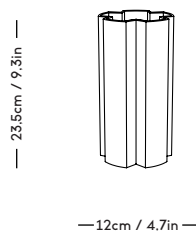

KYO Collection

Snorre Læssøe Stephensen, 1962

ITEM CODE	PRODUCT / VARIANT	MATERIAL	LEADTIME	COLLI	PRICE EX. VAT (DKK)	PRICE INCL. VAT (DKK)
30110	KYO Vase Star medium White	Glazed porcelain	In stock	4	236	295
30120	KYO Vase Star large White	Glazed porcelain	In stock	4	316	395
30111	KYO Vase Star medium Blue	Glazed porcelain	In stock	4	236	295
30121	KYO Vase Star large Blue	Glazed porcelain	In stock	4	316	395
30140	KYO Vase Medium / white	Glazed porcelain	In stock	4	636	795
30141	KYO Vase Medium / blue	Glazed porcelain	In stock	4	636	795
30150	KYO Vase Large / white	Glazed porcelain	In stock	4	796	995
30151	KYO Vase Large / blue	Glazed porcelain	In stock	4	796	995