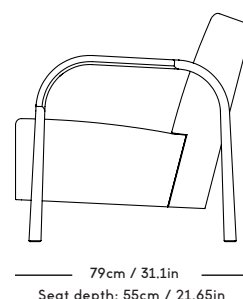

ARCH Sofa 3 Seater

Mazo x Magnus Læssøe Stephensen, 2020

PRICE GROUP	PRODUCT / VARIANT	LEGS	LEADTIME	PRICE EX. VAT (DKK)	PRICE INCL. VAT (DKK)
1	ROMO / Linara, KVADRAT / Remix	Natural Oiled Oak, Dark Oiled Oak, Black Stained Oak	8–10 Weeks	19196	23995
2	KVADRAT / Hallingdal & Fiord	Natural Oiled Oak, Dark Oiled Oak, Black Stained Oak	8–10 Weeks	21596	26995
3	KVADRAT / Vidar	Natural Oiled Oak, Dark Oiled Oak, Black Stained Oak	8–10 Weeks	23196	28995
4	DAW / Mohair & Mcnutt	Natural Oiled Oak, Dark Oiled Oak, Black Stained Oak	8–10 Weeks	26396	32995
5	BUTE / Storr, DEDAR / Linear	Natural Oiled Oak, Dark Oiled Oak, Black Stained Oak	8–10 Weeks	30396	37995
6	JENNIFER SHORTO / Kongaline & Seafoam, DEDAR / Artemidor	Natural Oiled Oak, Dark Oiled Oak, Black Stained Oak	8–10 Weeks	32796	40995
Sheepskin	Moonlight, Sahara	Natural Oiled Oak, Dark Oiled Oak, Black Stained Oak	8–10 Weeks	39996	49995
COM & COL	Customers own material textile / leather	Natural Oiled Oak, Dark Oiled Oak, Black Stained Oak	8–10 Weeks	21596	26995

Material: Wood frame and legs, Felt gliders, Foam (HR), Wadding (polyester) and upholstery (fabric/sheepskin).

COM/COL usage (based on fabric width of 140, and solid color/random matching): 8m / NOT DUABLE