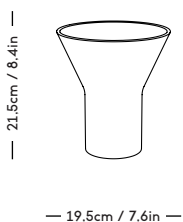

KYO Collection

Snorre Læssøe Stephensen, 1962

ITEM CODE	PRODUCT / VARIANT	MATERIAL	LEADTIME	COLLI	PRICE EX. VAT (DKK)	PRICE INCL. VAT (DKK)
30110	KYO Vase Star medium White	Glazed porcelain	In stock	4	236	295
30120	KYO Vase Star large White	Glazed porcelain	In stock	4	316	395
30111	KYO Vase Star medium Blue	Glazed porcelain	In stock	4	236	295
30121	KYO Vase Star large Blue	Glazed porcelain	In stock	4	316	395
30140	KYO Vase Medium / white	Glazed porcelain	In stock	4	636	795
30141	KYO Vase Medium / blue	Glazed porcelain	In stock	4	636	795
30150	KYO Vase Large / white	Glazed porcelain	In stock	4	796	995
30151	KYO Vase Large / blue	Glazed porcelain	In stock	4	796	995