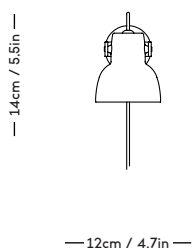

16PLUS Collection

Snorre Læssøe Stephensen, 1979

ITEM CODE	PRODUCT / VARIANT	MATERIAL	LEADTIME	COLLI	PRICE EX. VAT (DKK)	PRICE INCL. VAT (DKK)
40140	Pendant lamp	Bonechina	In stock	4	796	995
40130	Pendant lamp w. hanger	OAK/ Bonechina	In stock	4	1036	1295
40120	Wall lamp	OAK/ Bonechina	In stock	4	1276	1595
40110	Wall lamp adjustable	OAK/ Bonechina	In stock	4	1596	1995
40100	Table lamp	OAK/ Bonechina	In stock	4	1996	2495
40200	Bulb, dimmable	OAK/ Bonechina	In stock	10	76	95