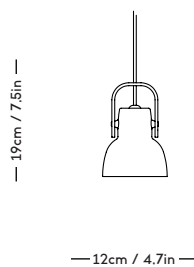

16PLUS Collection

Snorre Læssøe Stephensen, 1979

ITEM CODE	PRODUCT / VARIANT	MATERIAL	LEADTIME	COLLI	PRICE EX. VAT (DKK)	PRICE INCL. VAT (DKK)
40140	Pendant lamp	Bonechina	In stock	4	796	995
40130	Pendant lamp w. hanger	OAK/ Bonechina	In stock	4	1036	1295
40120	Wall lamp	OAK/ Bonechina	In stock	4	1276	1595
40110	Wall lamp adjustable	OAK/ Bonechina	In stock	4	1596	1995
40100	Table lamp	OAK/ Bonechina	In stock	4	1996	2495
40200	Bulb, dimmable	OAK/ Bonechina	In stock	10	76	95