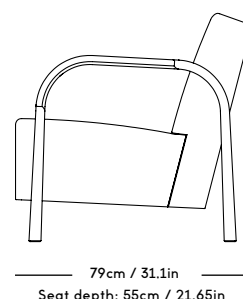

ARCH Upholstered Sofa 3 Seater

Mazo x Magnus Læssøe Stephensen, 2020

PRICE GROUP	PRODUCT / VARIANT	LEGS	LEADTIME	PRICE EX. VAT (DKK)	PRICE INCL. VAT (DKK)
1	ROMO / Linara, KVADRAT / Remix	Natural Oiled Oak, Dark Oiled Oak, Black Stained Oak	8–10 Weeks	21596	26995
2	KVADRAT / Hallingdal & Fiord	Natural Oiled Oak, Dark Oiled Oak, Black Stained Oak	8–10 Weeks	23996	29995
3	KVADRAT / Vidar	Natural Oiled Oak, Dark Oiled Oak, Black Stained Oak	8–10 Weeks	25596	31995
4	DAW / Mohair & Mcnutt	Natural Oiled Oak, Dark Oiled Oak, Black Stained Oak	8–10 Weeks	29596	36995
5	BUTE / Storr, DEDAR / Linear	Natural Oiled Oak, Dark Oiled Oak, Black Stained Oak	8–10 Weeks	33596	41995
6	JENNIFER SHORTO / Kongaline & Seafoam, DEDAR / Artemidor	Natural Oiled Oak, Dark Oiled Oak, Black Stained Oak	8–10 Weeks	36396	45495
Sheepskin	Moonlight, Sahara	Natural Oiled Oak, Dark Oiled Oak, Black Stained Oak	8–10 Weeks	43996	54995
COM & COL	Customers own material textile / leather	Natural Oiled Oak, Dark Oiled Oak, Black Stained Oak	8–10 Weeks	23996	29995

Material: Wood frame and legs, Felt gliders, Foam (HR), Wadding (polyester) and upholstery (fabric/sheepskin).

COM/COL usage (based on fabric width of 140, and solid color/random matching): 8m / NOT DUABLE