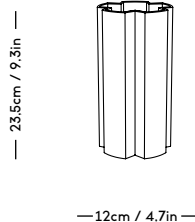

KYO Collection

Snorre Læssøe Stephensen, 1962

ITEM CODE	PRODUCT / VARIANT	MATERIAL	LEADTIME	COLLI	PRICE EX. VAT (DKK)	PRICE INCL. VAT (DKK)
30110	KYO Vase Star medium White	Glazed porcelain	In stock	4	236	295
30120	KYO Vase Star large White	Glazed porcelain	In stock	4	316	395
30111	KYO Vase Star medium Blue	Glazed porcelain	In stock	4	236	295
30121	KYO Vase Star large Blue	Glazed porcelain	In stock	4	316	395
30140	KYO Vase Medium / white	Glazed porcelain	In stock	4	636	795
30141	KYO Vase Medium / blue	Glazed porcelain	In stock	4	636	795
30150	KYO Vase Large / white	Glazed porcelain	In stock	4	796	995
30151	KYO Vase Large / blue	Glazed porcelain	In stock	4	796	995