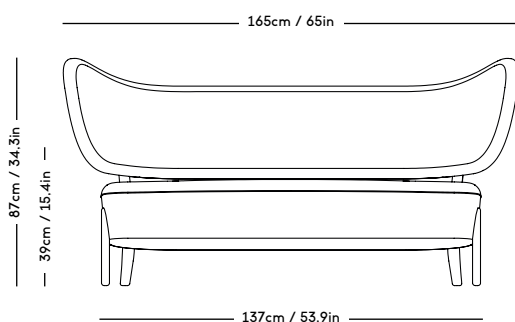

TMBO Sofa

Magnus Læssøe Stephensen, 1935

PRICE GROUP	PRODUCT / VARIANT	LEGS	LEADTIME	PRICE EX. VAT (DKK)	PRICE INCL. VAT (DKK)
1	ROMO / Linara, KVADRAT / Remix	Natural Oiled Oak Dark Oiled Oak	8–10 Weeks	21196	26495
2	KVADRAT / Hallingdal & Fiord	Natural Oiled Oak Dark Oiled Oak	8–10 Weeks	22396	27995
3	KVADRAT / Vidar	Natural Oiled Oak Dark Oiled Oak	8–10 Weeks	23996	29995
4	DAW / Mohair & Mcnutt	Natural Oiled Oak Dark Oiled Oak	8–10 Weeks	26396	32995
5	BUTE / Storr, DEDAR / Linear	Natural Oiled Oak Dark Oiled Oak	8–10 Weeks	28156	35195
6	JENNIFER SHORTO / Kongaline & Seafoam, DEDAR / Artemidor	Natural Oiled Oak Dark Oiled Oak	8–10 Weeks	34396	42995
Sheepskin	Moonlight, Sahara	Natural Oiled Oak Dark Oiled Oak	8–10 Weeks	35196	43995
COM & COL	Customers own material textile / leather	Natural Oiled Oak Dark Oiled Oak	8–10 Weeks	22396	27995
Customized legs	Walnut, Black stained oak	Natural Oiled or Varnish	8–10 Weeks	1036	1295

Material: Wood frame and legs, Felt gliders, Foam (HR), Wadding (polyester) and upholstery (fabric/sheepskin).

COM/COL usage (based on fabric width of 140, and solid color/random matching): 7m / NOT DUABLE