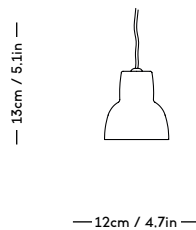

16PLUS Collection

Snorre Læssøe Stephensen, 1979

ITEM CODE	PRODUCT / VARIANT	MATERIAL	LEADTIME	COLLI	PRICE EX. VAT (DKK)	PRICE INCL. VAT (DKK)
40140	Pendant lamp	Bonechina	In stock	4	796	995
40130	Pendant lamp w. hanger	OAK/ Bonechina	In stock	4	1036	1295
40120	Wall lamp	OAK/ Bonechina	In stock	4	1276	1595
40110	Wall lamp adjustable	OAK/ Bonechina	In stock	4	1596	1995
40100	Table lamp	OAK/ Bonechina	In stock	4	1996	2495
40200	Bulb, dimmable	OAK/ Bonechina	In stock	10	76	95