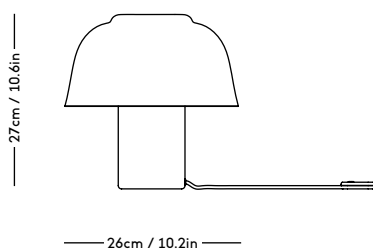

YUKI Lamp

Signe Hytte, 2021

ITEM CODE	PRODUCT / VARIANT	MATERIAL	LEADTIME	PRICE EX. VAT (DKK)	PRICE INCL. VAT (DKK)
40170	Table lamp White	Mouth blown glass	In stock	2396	2995
40171	Table lamp Light blue	Mouth blown glass	In stock	2396	2995
40172	Table lamp Olive	Mouth blown glass	In stock	2396	2995