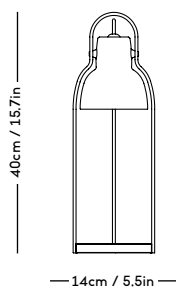

16PLUS Collection

Snorre Læssøe Stephensen, 1979

ITEM CODE	PRODUCT / VARIANT	MATERIAL	LEADTIME	COLLI	PRICE EX. VAT (DKK)	PRICE INCL. VAT (DKK)
40140	Pendant lamp	Bonechina	In stock	4	796	995
40130	Pendant lamp w. hanger	OAK/ Bonechina	In stock	4	1036	1295
40120	Wall lamp	OAK/ Bonechina	In stock	4	1276	1595
40110	Wall lamp adjustable	OAK/ Bonechina	In stock	4	1596	1995
40100	Table lamp	OAK/ Bonechina	In stock	4	1996	2495
40200	Bulb, dimmable	OAK/ Bonechina	In stock	10	76	95