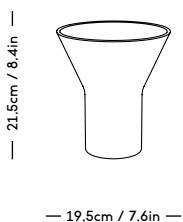

KYO Collection

Snorre Læssøe Stephensen, 1962

ITEM CODE	PRODUCT / VARIANT	MATERIAL	LEADTIME	COLLI	PRICE EX. VAT (DKK)	PRICE INCL. VAT (DKK)
30110	KYO Vase Star medium White	Glazed porcelain	In stock	4	236	295
30120	KYO Vase Star large White	Glazed porcelain	In stock	4	316	395
30111	KYO Vase Star medium Blue	Glazed porcelain	In stock	4	236	295
30121	KYO Vase Star large Blue	Glazed porcelain	In stock	4	316	395
30140	KYO Vase Medium / white	Glazed porcelain	In stock	4	636	795
30141	KYO Vase Medium / blue	Glazed porcelain	In stock	4	636	795
30150	KYO Vase Large / white	Glazed porcelain	In stock	4	796	995
30151	KYO Vase Large / blue	Glazed porcelain	In stock	4	796	995