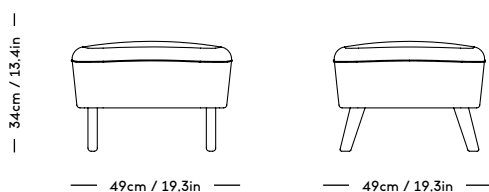

TMBO Pouff

Mazo x Magnus Læssøe Stephensen, 2020

PRICE GROUP	PRODUCT / VARIANT	LEGS	LEADTIME	PRICE EX. VAT (DKK)	PRICE INCL. VAT (DKK)
1	ROMO / Linara, KVADRAT / Remix	Natural Oiled Oak Dark Oiled Oak	8–10 Weeks	6796	8495
2	KVADRAT / Hallingdal & Fiord	Natural Oiled Oak Dark Oiled Oak	8–10 Weeks	7196	8995
3	KVADRAT / Vidar	Natural Oiled Oak Dark Oiled Oak	8–10 Weeks	7596	9495
4	DAW / Mohair & Mcnutt	Natural Oiled Oak Dark Oiled Oak	8–10 Weeks	7996	9995
5	BUTE / Storr, DEDAR / Linear	Natural Oiled Oak Dark Oiled Oak	8–10 Weeks	8396	10495
6	JENNIFER SHORTO / Kongaline & Seafoam, DEDAR / Artemidor	Natural Oiled Oak Dark Oiled Oak	8–10 Weeks	9196	11495
Sheepskin	Moonlight, Sahara	Natural Oiled Oak Dark Oiled Oak	8–10 Weeks	9196	11495
COM & COL	Customers own material textile / leather	Natural Oiled Oak Dark Oiled Oak	8–10 Weeks	7196	8995
Customized legs	Walnut, Black stained oak	Natural Oiled or Varnish	8–10 Weeks	1036	1295

Material: Wood frame and legs, Felt gliders, Foam (HR),
Wadding (polyester) and upholstery (fabric/leather/sheepskin).

COM/COL usage (based on fabric width of 140,
and solid color/random matching): 2m / 3m2