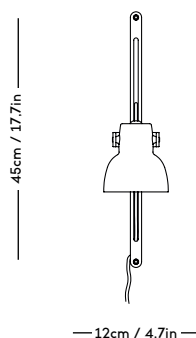

16PLUS Collection

Snorre Læssøe Stephensen, 1979

ITEM CODE	PRODUCT / VARIANT	MATERIAL	LEADTIME	COLLI	PRICE EX. VAT (DKK)	PRICE INCL. VAT (DKK)
40140	Pendant lamp	Bonechina	In stock	4	796	995
40130	Pendant lamp w. hanger	OAK/ Bonechina	In stock	4	1036	1295
40120	Wall lamp	OAK/ Bonechina	In stock	4	1276	1595
40110	Wall lamp adjustable	OAK/ Bonechina	In stock	4	1596	1995
40100	Table lamp	OAK/ Bonechina	In stock	4	1996	2495
40200	Bulb, dimmable	OAK/ Bonechina	In stock	10	76	95