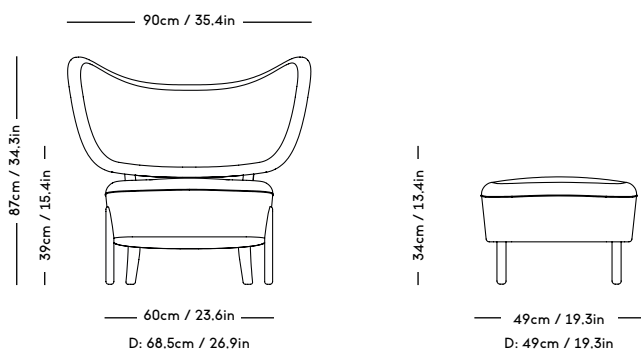

TMBO Lounge Chair & Pouff

Magnus Læssøe Stephensen, 1935

PRICE GROUP	PRODUCT / VARIANT	LEGS	LEADTIME	PRICE EX. VAT (DKK)	PRICE INCL. VAT (DKK)
1	ROMO / Linara, KVADRAT / Remix	Natural Oiled Oak Dark Oiled Oak	8–10 Weeks	20796	25995
2	KVADRAT / Hallingdal & Fiord	Natural Oiled Oak Dark Oiled Oak	8–10 Weeks	23356	29195
3	KVADRAT / Vidar	Natural Oiled Oak Dark Oiled Oak	8–10 Weeks	24236	30295
4	DAW / Mohair & Mcnutt	Natural Oiled Oak Dark Oiled Oak	8–10 Weeks	25596	31995
5	BUTE / Storr, DEDAR / Linear	Natural Oiled Oak Dark Oiled Oak	8–10 Weeks	28156	35195
6	JENNIFER SHORTO / Kongaline & Seafoam, DEDAR / Artemidor	Natural Oiled Oak Dark Oiled Oak	8–10 Weeks	30396	37995
Sheepskin	Moonlight, Sahara	Natural Oiled Oak Dark Oiled Oak	8–10 Weeks	31196	38995
COM & COL	Customers own material textile / leather	Natural Oiled Oak Dark Oiled Oak	8–10 Weeks	23356	29195
Customized legs	Walnut, Black stained oak	Natural Oiled or Varnish	8–10 Weeks	1516	1895