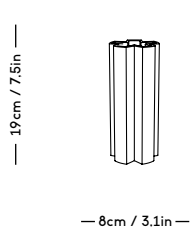

KYO Collection

Snorre Læssøe Stephensen, 1962

ITEM CODE	PRODUCT / VARIANT	MATERIAL	LEADTIME	COLLI	PRICE EX. VAT (DKK)	PRICE INCL. VAT (DKK)
30110	KYO Vase Star medium White	Glazed porcelain	In stock	4	236	295
30120	KYO Vase Star large White	Glazed porcelain	In stock	4	316	395
30111	KYO Vase Star medium Blue	Glazed porcelain	In stock	4	236	295
30121	KYO Vase Star large Blue	Glazed porcelain	In stock	4	316	395
30140	KYO Vase Medium / white	Glazed porcelain	In stock	4	636	795
30141	KYO Vase Medium / blue	Glazed porcelain	In stock	4	636	795
30150	KYO Vase Large / white	Glazed porcelain	In stock	4	796	995
30151	KYO Vase Large / blue	Glazed porcelain	In stock	4	796	995