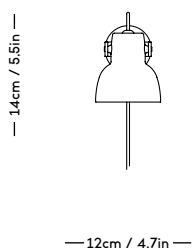

16PLUS Collection

Snorre Læssøe Stephensen, 1979

ITEM CODE	PRODUCT / VARIANT	MATERIAL	LEADTIME	COLLI	PRICE EX. VAT (DKK)	PRICE INCL. VAT (DKK)
40140	Pendant lamp	Bonechina	In stock	4	796	995
40130	Pendant lamp w. hanger	OAK/ Bonechina	In stock	4	1036	1295
40120	Wall lamp	OAK/ Bonechina	In stock	4	1276	1595
40110	Wall lamp adjustable	OAK/ Bonechina	In stock	4	1596	1995
40100	Table lamp	OAK/ Bonechina	In stock	4	1996	2495
40200	Bulb, dimmable	OAK/ Bonechina	In stock	10	76	95