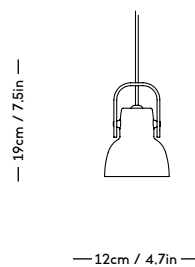

16PLUS Collection

Snorre Læssøe Stephensen, 1979

ITEM CODE	PRODUCT / VARIANT	MATERIAL	LEADTIME	COLLI	PRICE EX. VAT (DKK)	PRICE INCL. VAT (DKK)
40140	Pendant lamp	Bonechina	In stock	4	796	995
40130	Pendant lamp w. hanger	OAK/ Bonechina	In stock	4	1036	1295
40120	Wall lamp	OAK/ Bonechina	In stock	4	1276	1595
40110	Wall lamp adjustable	OAK/ Bonechina	In stock	4	1596	1995
40100	Table lamp	OAK/ Bonechina	In stock	4	1996	2495
40200	Bulb, dimmable	OAK/ Bonechina	In stock	10	76	95