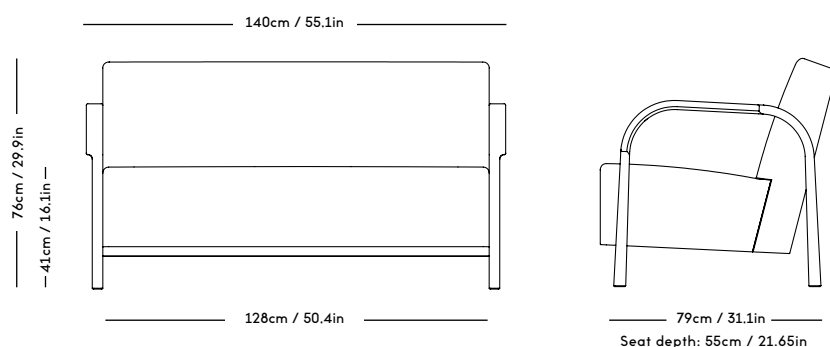

ARCH Upholstered Sofa 2 Seater

Mazo x Magnus Læssøe Stephensen, 2020

PRICE GROUP	PRODUCT / VARIANT	LEGS	LEADTIME	PRICE EX. VAT (DKK)	PRICE INCL. VAT (DKK)
1	ROMO / Linara, KVADRAT / Remix	Natural Oiled Oak, Dark Oiled Oak, Black Stained Oak	8–10 Weeks	18396	22995
2	KVADRAT / Hallingdal & Fiord	Natural Oiled Oak, Dark Oiled Oak, Black Stained Oak	8–10 Weeks	20796	25995
3	KVADRAT / Vidar	Natural Oiled Oak, Dark Oiled Oak, Black Stained Oak	8–10 Weeks	23996	29995
4	DAW / Mohair & McNutt	Natural Oiled Oak, Dark Oiled Oak, Black Stained Oak	8–10 Weeks	25596	31995
5	BUTE / Storr, DEDAR / Linear	Natural Oiled Oak, Dark Oiled Oak, Black Stained Oak	8–10 Weeks	27996	34995
6	JENNIFER SHORTO / Kongaline & Seafoam, DEDAR / Artemidor	Natural Oiled Oak, Dark Oiled Oak, Black Stained Oak	8–10 Weeks	31196	38995
Sheepskin	Moonlight, Sahara	Natural Oiled Oak, Dark Oiled Oak, Black Stained Oak	8–10 Weeks	34396	42995
COM & COL	Customers own material textile / leather	Natural Oiled Oak, Dark Oiled Oak, Black Stained Oak	8–10 Weeks	20796	25995

Material: Wood frame and legs, Felt gliders, Foam (HR), Wadding (polyester) and upholstery (fabric/sheepskin).

COM/COL usage (based on fabric width of 140, and solid color/random matching): 6m / NOT DUABLE