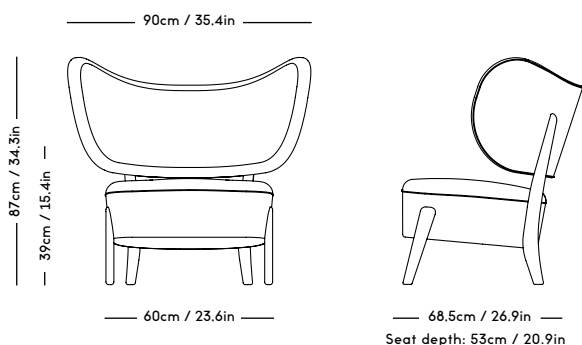

TMBO Lounge Chair

Magnus Læssøe Stephensen, 1935

PRICE GROUP	PRODUCT / VARIANT	LEGS	LEADTIME	PRICE EX. VAT (DKK)	PRICE INCL. VAT (DKK)
1	ROMO / Linara, KVADRAT / Remix	Natural Oiled Oak Dark Oiled Oak	8–10 Weeks	15996	19995
2	KVADRAT / Hallingdal & Fiord	Natural Oiled Oak Dark Oiled Oak	8–10 Weeks	17596	21995
3	KVADRAT / Vidar	Natural Oiled Oak Dark Oiled Oak	8–10 Weeks	18396	22995
4	DAW / Mohair & Mcnutt	Natural Oiled Oak Dark Oiled Oak	8–10 Weeks	19996	24995
5	BUTE / Storr, DEDAR / Linear	Natural Oiled Oak Dark Oiled Oak	8–10 Weeks	21196	26495
6	JENNIFER SHORTO / Kongaline & Seafoam, DEDAR / Artemidor	Natural Oiled Oak Dark Oiled Oak	8–10 Weeks	23196	28995
Sheepskin	Moonlight, Sahara	Natural Oiled Oak Dark Oiled Oak	8–10 Weeks	23996	29995
COM & COL	Customers own material textile / leather	Natural Oiled Oak Dark Oiled Oak	8–10 Weeks	17596	21995
Customized legs	Walnut, Black stained oak	Natural Oiled or Varnish	8–10 Weeks	1036	1295

Material: Wood frame and legs, Felt gliders, Foam (HR),
Wadding (polyester) and upholstery (fabric/leather/sheepskin).

COM/COL usage (based on fabric width of 140,
and solid color/random matching): 4m / 6m²