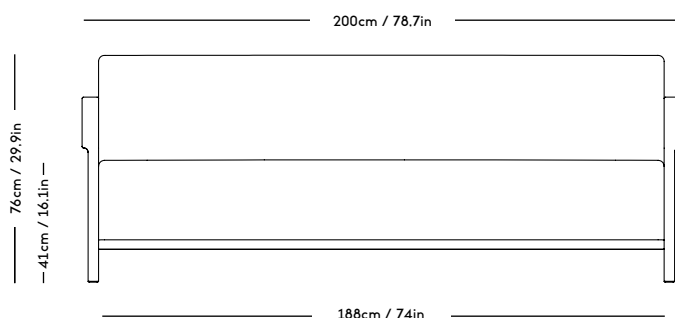

ARCH Upholstered Sofa 3 Seater

Mazo x Magnus Læssøe Stephensen, 2020

PRICE GROUP	PRODUCT / VARIANT	LEGS	LEADTIME	PRICE EX. VAT (DKK)	PRICE INCL. VAT (DKK)
1	ROMO / Linara, KVADRAT / Remix	Natural Oiled Oak, Dark Oiled Oak, Black Stained Oak	8–10 Weeks	21596	26995
2	KVADRAT / Hallingdal & Fiord	Natural Oiled Oak, Dark Oiled Oak, Black Stained Oak	8–10 Weeks	23996	29995
3	KVADRAT / Vidar	Natural Oiled Oak, Dark Oiled Oak, Black Stained Oak	8–10 Weeks	25596	31995
4	DAW / Mohair & Mcnutt	Natural Oiled Oak, Dark Oiled Oak, Black Stained Oak	8–10 Weeks	29596	36995
5	BUTE / Storr, DEDAR / Linear	Natural Oiled Oak, Dark Oiled Oak, Black Stained Oak	8–10 Weeks	33596	41995
6	JENNIFER SHORTO / Kongaline & Seafoam, DEDAR / Artemidor	Natural Oiled Oak, Dark Oiled Oak, Black Stained Oak	8–10 Weeks	36396	45495
Sheepskin	Moonlight, Sahara	Natural Oiled Oak, Dark Oiled Oak, Black Stained Oak	8–10 Weeks	43996	54995
COM & COL	Customers own material textile / leather	Natural Oiled Oak, Dark Oiled Oak, Black Stained Oak	8–10 Weeks	23996	29995

Material: Wood frame and legs, Felt gliders, Foam (HR), Wadding (polyester) and upholstery (fabric/sheepskin).

COM/COL usage (based on fabric width of 140, and solid color/random matching): 8m / NOT DUABLE