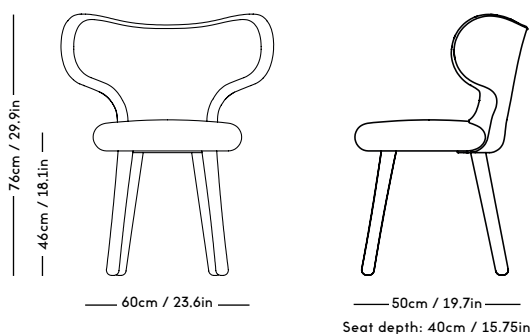

WNG Chair

Magnus Læssøe Stephensen, 1937

PRICE GROUP	PRODUCT / VARIANT	LEGS	LEADTIME	PRICE EX. VAT (DKK)	PRICE INCL. VAT (DKK)
2	KVADRAT / Hallingdal	Natural oiled oak	8–10 Weeks	6396	7995
3	KVADRAT / Vidar	Natural oiled oak	8–10 Weeks	7196	8995
4	DAW / Mcnutt	Natural oiled oak	8–10 Weeks	7596	9495
5	BUTE / Storr	Natural oiled oak	8–10 Weeks	7996	9995
6	DEDAR / Artemidor	Natural oiled oak	8–10 Weeks	9596	11995
Sheepskin	Moonlight, Sahara	Natural oiled oak	8–10 Weeks	8796	10995
COM & COL	Customers own material textile / leather	Natural oiled oak	8–10 Weeks	6396	7995
Customized legs	Walnut, Black stained oak	Natural Oiled or Varnish	8–10 Weeks	1036	1295

Material: Wood frame and legs, Felt gliders, Foam (HR), Wadding (polyester) and upholstery (fabric/leather/sheepskin).

COM/COL usage (based on fabric width of 140, and solid color/random matching): 2m / 3m²