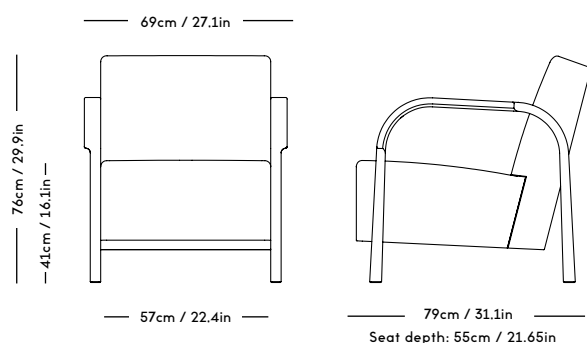

ARCH Upholstered Lounge Chair

Mazo x Magnus Læssøe Stephensen, 2020

PRICE GROUP	PRODUCT / VARIANT	LEGS	LEADTIME	PRICE EX. VAT (DKK)	PRICE INCL. VAT (DKK)
1	ROMO / Linara, KVADRAT / Remix	Natural Oiled Oak, Dark Oiled Oak, Black Stained Oak	8–10 Weeks	11196	13995
2	KVADRAT / Hallingdal & Fiord	Natural Oiled Oak, Dark Oiled Oak, Black Stained Oak	8–10 Weeks	13196	16495
3	KVADRAT / Vidar	Natural Oiled Oak, Dark Oiled Oak, Black Stained Oak	8–10 Weeks	15196	18995
4	DAW / Mohair & McNutt	Natural Oiled Oak, Dark Oiled Oak, Black Stained Oak	8–10 Weeks	16796	20995
5	BUTE / Storr, DEDAR / Linear	Natural Oiled Oak, Dark Oiled Oak, Black Stained Oak	8–10 Weeks	17996	22495
6	JENNIFER SHORTO / Kongaline & Seafoam, DEDAR / Artemidor	Natural Oiled Oak, Dark Oiled Oak, Black Stained Oak	8–10 Weeks	20796	25995
Sheepskin	Moonlight, Sahara	Natural Oiled Oak, Dark Oiled Oak, Black Stained Oak	8–10 Weeks	20796	25995
COM & COL	Customers own material textile / leather	Natural Oiled Oak, Dark Oiled Oak, Black Stained Oak	8–10 Weeks	13196	16495

Material: Wood frame and legs, Felt gliders, Foam (HR),
Wadding (polyester) and upholstery (fabric/leather/sheepskin).

COM/COL usage (based on fabric width of 140, and solid
color/random matching): 3,5m / 6m² (2 separate hides)