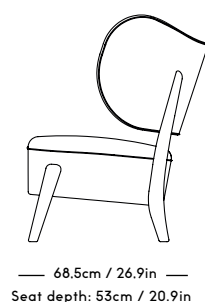

TMBO Sofa

Magnus Læssøe Stephensen, 1935

PRICE GROUP	PRODUCT / VARIANT	LEGS	LEADTIME	PRICE EX. VAT (DKK)	PRICE INCL. VAT (DKK)
1	ROMO / Linara, KVADRAT / Remix	Natural Oiled Oak Dark Oiled Oak	8–10 Weeks	21196	26495
2	KVADRAT / Hallingdal & Fiord	Natural Oiled Oak Dark Oiled Oak	8–10 Weeks	22396	27995
3	KVADRAT / Vidar	Natural Oiled Oak Dark Oiled Oak	8–10 Weeks	23996	29995
4	DAW / Mohair & Mcnutt	Natural Oiled Oak Dark Oiled Oak	8–10 Weeks	26396	32995
5	BUTE / Storr, DEDAR / Linear	Natural Oiled Oak Dark Oiled Oak	8–10 Weeks	28156	35195
6	JENNIFER SHORTO / Kongaline & Seafoam, DEDAR / Artemidor	Natural Oiled Oak Dark Oiled Oak	8–10 Weeks	34396	42995
Sheepskin	Moonlight, Sahara	Natural Oiled Oak Dark Oiled Oak	8–10 Weeks	35196	43995
COM & COL	Customers own material textile / leather	Natural Oiled Oak Dark Oiled Oak	8–10 Weeks	22396	27995
Customized legs	Walnut, Black stained oak	Natural Oiled or Varnish	8–10 Weeks	1036	1295

Material: Wood frame and legs, Felt gliders, Foam (HR), Wadding (polyester) and upholstery (fabric/sheepskin).

COM/COL usage (based on fabric width of 140, and solid color/random matching): 7m / NOT DUABLE