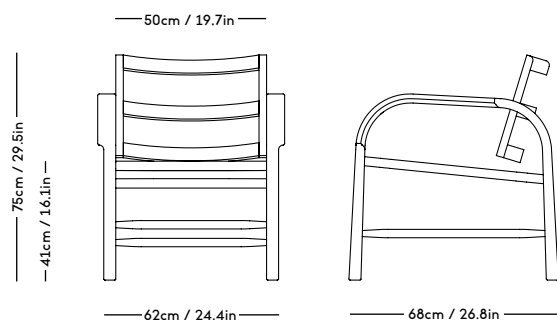

ARCH Lounge Chair

Magnus Læssøe Stephensen, 1932

ITEM CODE	PRODUCT / VARIANT	MATERIAL	LEADTIME	PRICE EX. VAT (DKK)	PRICE INCL. VAT (DKK)
80100	ARCH Lounge Chair Natural Oiled	Solid oak & Paper cord	In stock	11996	14995
80101	ARCH Lounge Chair Ruby Red	Solid oak & Paper cord	In stock	11996	14995
80102	ARCH Lounge Chair Auberge Brown	Solid oak & Paper cord	In stock	11996	14995