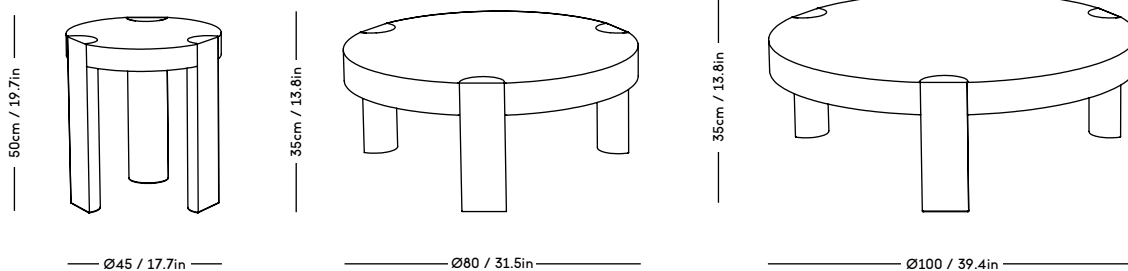

FER Table

Mazo, 2021

ITEM CODE	PRODUCT / VARIANT	MATERIAL	LEADTIME	PRICE EX. VAT (DKK)	PRICE INCL. VAT (DKK)
60200	Coffee table Ø100 White	High gloss painted MDF and solid oak	In stock	10396	12995
60201	Coffee table Ø80 White	High gloss painted MDF and solid oak	In stock	7996	9995
60210	Side table Ø45 White	High gloss painted MDF and solid oak	In stock	3996	4995