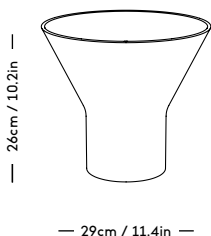

KYO Collection

Snorre Læssøe Stephensen, 1962

ITEM CODE	PRODUCT / VARIANT	MATERIAL	LEADTIME	COLLI	PRICE EX. VAT (DKK)	PRICE INCL. VAT (DKK)
30110	KYO Vase Star medium White	Glazed porcelain	In stock	4	236	295
30120	KYO Vase Star large White	Glazed porcelain	In stock	4	316	395
30111	KYO Vase Star medium Blue	Glazed porcelain	In stock	4	236	295
30121	KYO Vase Star large Blue	Glazed porcelain	In stock	4	316	395
30140	KYO Vase Medium / white	Glazed porcelain	In stock	4	636	795
30141	KYO Vase Medium / blue	Glazed porcelain	In stock	4	636	795
30150	KYO Vase Large / white	Glazed porcelain	In stock	4	796	995
30151	KYO Vase Large / blue	Glazed porcelain	In stock	4	796	995