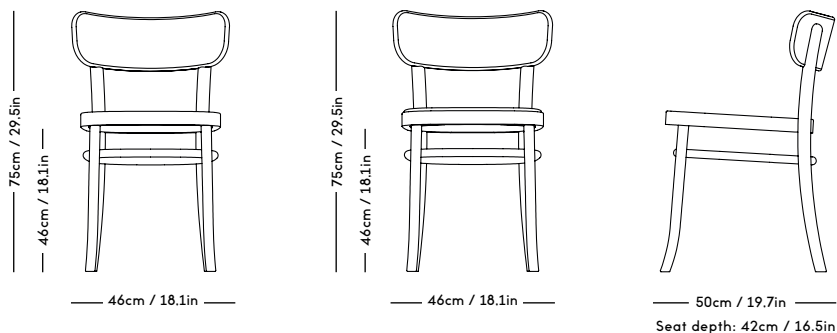

MZO Chair

Magnus Læssøe Stephensen, 1931

ITEM CODE	PRODUCT / VARIANT	MATERIAL	LEADTIME	PRICE EX. VAT (DKK)	PRICE INCL. VAT (DKK)
10101	MZO Chair Black Stained	Beech / stain	In stock	2636	3295
10102	MZO Chair Royal Blue	Beech / stain	In stock	2796	3495
10124	MZO Chair w. Upholstery Amber / Crystal Field 753	Beech / stain / textile	In stock	2796	3495