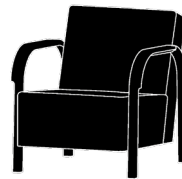

TMBO Lounge Chair P. 5

DESIGN Magnus Læssøe Stephensen
YEAR 1935
PRICE from 15996 DKK ex. VAT

TMBO Pouff P. 6

DESIGN Mazo x Magnus Læssøe Stephensen
YEAR 2020
PRICE from 6796 DKK ex. VAT

TMBO Lounge Chair & Pouff P. 7

DESIGN Magnus Læssøe Stephensen
YEAR 1935
PRICE from 20796 DKK ex. VAT

TMBO Sofa P. 8

DESIGN Magnus Læssøe Stephensen
YEAR 1935
PRICE from 21196 DKK ex. VAT

ARCH Lounge Chair P. 9

DESIGN Magnus Læssøe Stephensen
YEAR 1932
PRICE from 11996 DKK ex. VAT

ARCH Upholstered Chair P. 10

DESIGN Mazo x Magnus Læssøe Stephensen
YEAR 2020
PRICE from 11196 DKK ex. VAT

ARCH Upholstered 2 Seater P. 11

DESIGN Mazo x Magnus Læssøe Stephensen
YEAR 2020
PRICE from 18396 DKK ex. VAT