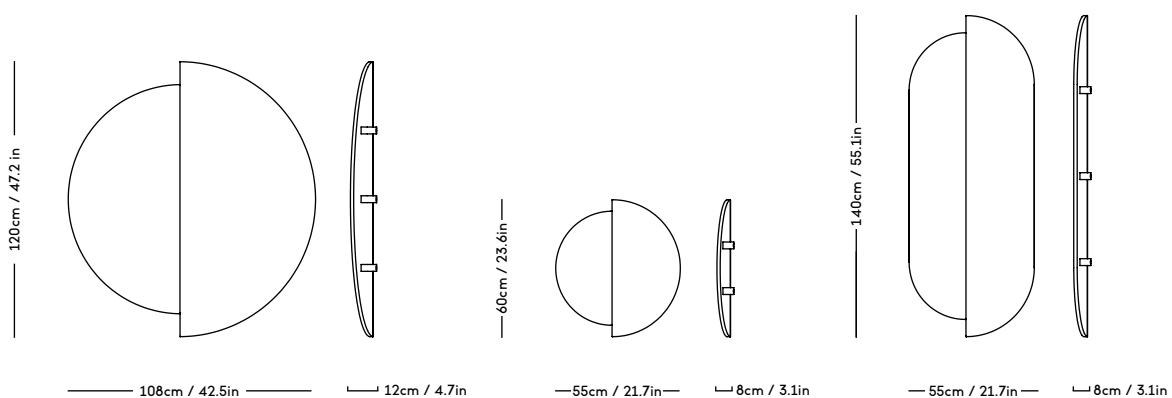

RAE Mirror

Jessica Vedel, 2017

ITEM CODE	PRODUCT / VARIANT	MATERIAL	LEADTIME	PRICE EX. VAT (DKK)	PRICE INCL. VAT (DKK)
50110	RAE mirror Ø120 (Ivory)	Painted MDF and mirror glass	In stock	7996	9995
50120	RAE mirror Ø50 (White)	Painted MDF and mirror glass	In stock	1996	2495
50121	RAE mirror Ø50 (Dark red)	Painted MDF and mirror glass	In stock	1996	2495
50130	RAE mirror Full body (White)	Painted MDF and mirror glass	In stock	3996	4995