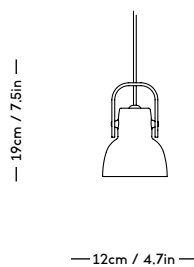

16PLUS Collection

Snorre Læssøe Stephensen, 1979

ITEM CODE	PRODUCT / VARIANT	MATERIAL	LEADTIME	COLLI	PRICE EX. VAT (USD)
40140	Pendant lamp	Bonechina	In stock	4	155
40130	Pendant lamp w. hanger	OAK / Bonechina	In stock	4	195
40120	Wall lamp	OAK / Bonechina	In stock	4	245
40110	Wall lamp adjustable	OAK / Bonechina	In stock	4	305
40100	Table lamp	OAK / Bonechina	In stock	4	385
40200	Bulb, dimmable	OAK / Bonechina	In stock	10	15