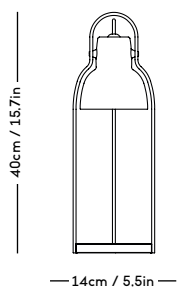

16PLUS Collection

Snorre Læssøe Stephensen, 1979

ITEM CODE	PRODUCT / VARIANT	MATERIAL	LEADTIME	COLLI	PRICE EX. VAT (USD)
40140	Pendant lamp	Bonechina	In stock	4	155
40130	Pendant lamp w. hanger	OAK / Bonechina	In stock	4	195
40120	Wall lamp	OAK / Bonechina	In stock	4	245
40110	Wall lamp adjustable	OAK / Bonechina	In stock	4	305
40100	Table lamp	OAK / Bonechina	In stock	4	385
40200	Bulb, dimmable	OAK / Bonechina	In stock	10	15