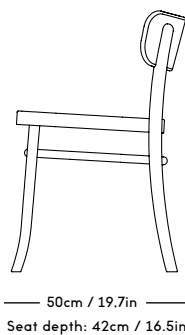

KYO Collection

P. 21-22

DESIGN Snorre Læssøe Stephensen
YEAR 1962
PRICE from 29 USD ex. VAT

MZO Chair

Magnus Læssøe Stephensen, 1931

| ITEM CODE | PRODUCT / VARIANT | MATERIAL | LEADTIME | PRICE EX. VAT (USD) |
|-----------|--|-------------------------|----------|---------------------|
| 10101 | MZO Chair Black Stained | Beech / stain | In stock | 455 |
| 10102 | MZO Chair Royal Blue | Beech / stain | In stock | 455 |
| 10124 | MZO Chair w. Upholstery KVADRAT / Remix | Beech / stain / textile | In stock | 495 |