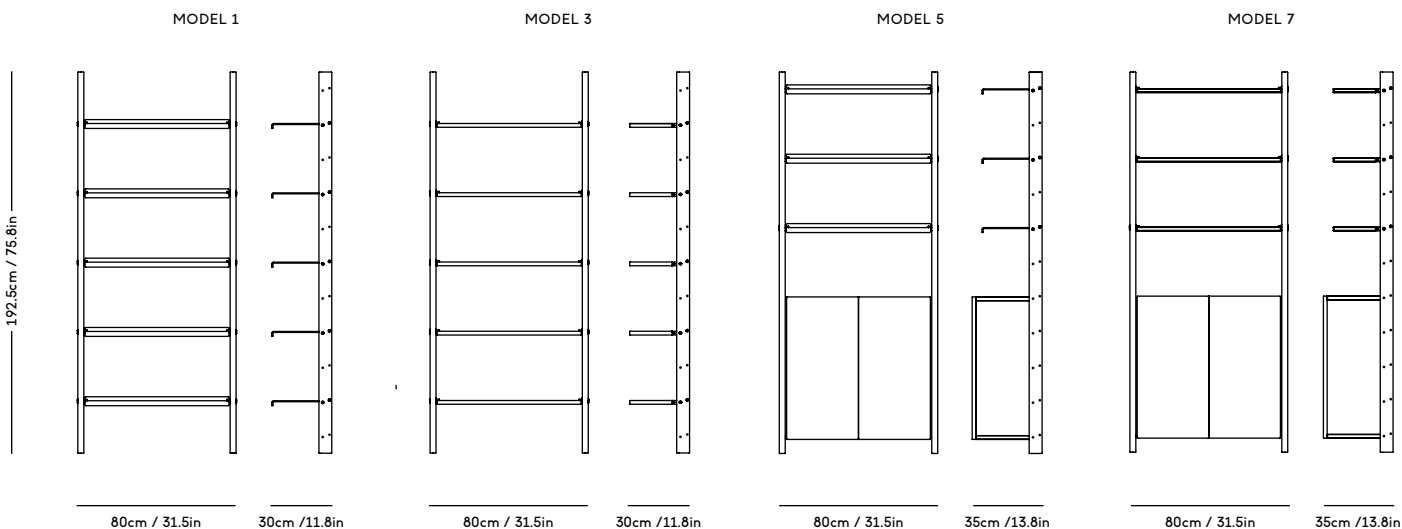

MOD Shelving System

Magnus Sangild, 2023

| ITEM CODE | PRODUCT / VARIANT | MATERIAL | LEADTIME | PRICE EX. VAT (USD) |
|-----------|--|---|----------|---------------------|
| MOD1 | MOD Model 1, 2 x 1925 Rail + 5 x Alu shelves | Solid oak wood, aluminum and stainless steel | In stock | 2230 |
| MOD2 | MOD Model 2, 1 x 1925 Rail + 5 x Alu shelves | Solid oak wood, aluminum and stainless steel | In stock | 1910 |
| MOD3 | MOD Model 3, 2 x 1925 Rail + 5 x OAK shelves | Solid oak wood, oak veneered plywood and stainless steel | In stock | 2230 |
| MOD4 | MOD Model 4, 1 x 1925 Rail + 5 x OAK shelves | Solid oak wood, oak veneered plywood and stainless steel | In stock | 1910 |
| MOD5 | MOD Model 5, 2 x 1925 Rail + 3 x Alu shelves + Cabinet | Solid oak wood, oak veneered plywood, aluminium and stainless steel | In stock | 3185 |
| MOD6 | MOD Model 6, 1 x 1925 Rail + 3 x Alu shelves + Cabinet | Solid oak wood, oak veneered plywood, aluminium and stainless steel | In stock | 2865 |
| MOD7 | MOD Model 7, 2 x 1925 Rail + 3 x OAK shelves + Cabinet | Solid oak wood, oak veneered plywood and stainless steel | In stock | 3185 |
| MOD8 | MOD Model 8, 1 x 1925 Rail + 3 x OAK shelves + Cabinet | Solid oak wood, oak veneered plywood and stainless steel | In stock | 2865 |