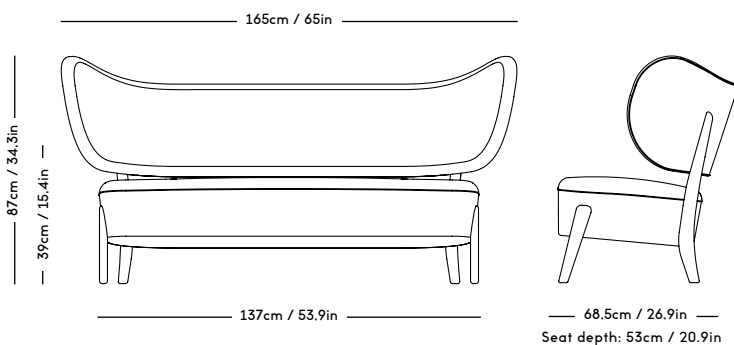

TMBO Sofa

Magnus Læssøe Stephensen, 1935

PRICE GROUP	PRODUCT / VARIANT	LEGS	LEADTIME	PRICE EX. VAT (USD)
1	ROMO / Linara, KVADRAT / Remix	Natural oiled oak, Dark oiled oak	8–10 weeks	3795
2	KVADRAT / Hallingdal	Natural oiled oak, Dark oiled oak	8–10 weeks	3995
3	KVADRAT / Vidar	Natural oiled oak, Dark oiled oak	8–10 weeks	4295
4	DAW / McNutt, KVADRAT / Colline	Natural oiled oak, Dark oiled oak	8–10 weeks	4595
5	BUTE / Storr, DAW / Grand Mohair, DEDAR / Tigerbeat, Karakorum, KVADRAT / Sisu	Natural oiled oak, Dark oiled oak	8–10 weeks	4725
6	JENNIFFER SHORTO / Seafoam	Natural oiled oak, Dark oiled oak	8–10 weeks	5495
7	DEDAR / Artemidor	Natural oiled oak, Dark oiled oak	8–10 weeks	6195
8	PIERRE FREY / Opio, Alexander	Natural oiled oak, Dark oiled oak	8–10 weeks	7295
Sheepskin	Moonlight, Sahara	Natural oiled oak, Dark oiled oak	8–10 weeks	6595
COM & COL	Customers own material textile / leather	Natural oiled oak, Dark oiled oak	8–10 weeks	3995
Customized legs	Walnut, Black stained oak	Natural oiled or Varnish	8–10 weeks	195

Material: Wood frame and legs, Felt gliders, Foam (HR), Wadding (polyester) and upholstery (fabric/sheepskin).

COM/COL usage (based on fabric width of 140, and solid color/random matching): 7m/NOT DUABLE