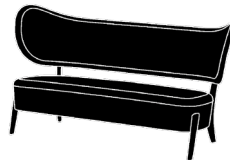

P. 4

DESIGN Magnus Læssøe Stephensen
YEAR 1931
PRICE from 525 USD ex. VAT

WNG Chair

P. 5

DESIGN Magnus Læssøe Stephensen
YEAR 1937
PRICE from 1095 USD ex. VAT

TMBO Lounge Chair

P. 6

DESIGN Magnus Læssøe Stephensen
YEAR 1935
PRICE from 2995 USD ex. VAT

TMBO Pouff

P. 7

DESIGN Mazo x Magnus Læssøe Stephensen
YEAR 2020
PRICE from 1100 USD ex. VAT

TMBO Lounge Chair & Pouff

P. 8

DESIGN Magnus Læssøe Stephensen
YEAR 1935
PRICE from 3895 USD ex. VAT

TMBO Sofa

P. 9

DESIGN Magnus Læssøe Stephensen
YEAR 1935
PRICE from 3795 USD ex. VAT

ARCH Lounge Chair

P. 10

DESIGN Magnus Læssøe Stephensen
YEAR 1932
PRICE from 1995 USD ex. VAT

ARCH Upholstered Chair

P. 11

DESIGN Mazo x Magnus Læssøe Stephensen
YEAR 2020
PRICE from 2195 USD ex. VAT