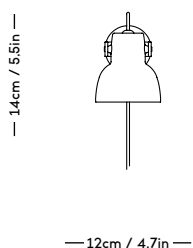

16PLUS Collection

Snorre Læssøe Stephensen, 1979

ITEM CODE	PRODUCT / VARIANT	MATERIAL	LEADTIME	COLLI	PRICE EX. VAT (USD)
40140	Pendant lamp	Bonechina	In stock	4	155
40130	Pendant lamp w. hanger	OAK / Bonechina	In stock	4	195
40120	Wall lamp	OAK / Bonechina	In stock	4	245
40110	Wall lamp adjustable	OAK / Bonechina	In stock	4	305
40100	Table lamp	OAK / Bonechina	In stock	4	385
40200	Bulb, dimmable	OAK / Bonechina	In stock	10	15