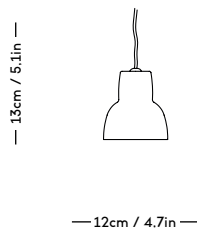

16PLUS Collection

Snorre Læssøe Stephensen, 1979

ITEM CODE	PRODUCT / VARIANT	MATERIAL	LEADTIME	COLLI	PRICE EX. VAT (USD)
40140	Pendant lamp	Bonechina	In stock	4	155
40130	Pendant lamp w. hanger	OAK / Bonechina	In stock	4	195
40120	Wall lamp	OAK / Bonechina	In stock	4	245
40110	Wall lamp adjustable	OAK / Bonechina	In stock	4	305
40100	Table lamp	OAK / Bonechina	In stock	4	385
40200	Bulb, dimmable	OAK / Bonechina	In stock	10	15