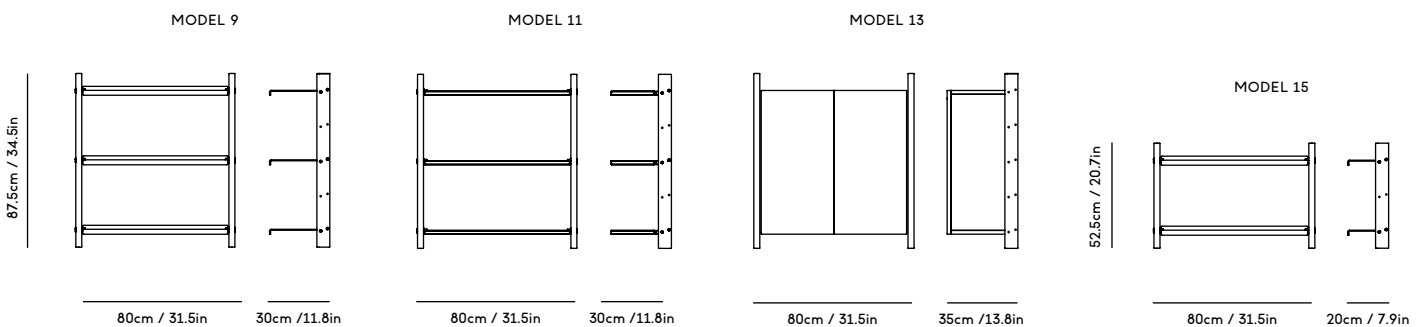

MOD Shelving System

Magnus Sangild, 2023

ITEM CODE	PRODUCT / VARIANT	MATERIAL	LEADTIME	PRICE EX. VAT (USD)
MOD9	MOD Model 9, 2 x 875 Rail + 3 x Alu shelves	Solid oak wood, aluminum and stainless steel	In stock	1365
MOD10	MOD Model 10, 1 x 875 Rail + 3 x Alu shelves	Solid oak wood, aluminum and stainless steel	In stock	1195
MOD11	MOD Model 11, 2 x 875 Rail + 3 x OAK shelves	Solid oak wood, oak veneered plywood and stainless steel	In stock	1365
MOD12	MOD Model 12, 1 x 875 Rail + 3 x OAK shelves	Solid oak wood, oak veneered plywood and stainless steel	In stock	1195
MOD13	MOD Model 13, 2 x 875 Rail + Cabinet	Solid oak wood, oak veneered plywood and stainless steel	In stock	2065
MOD14	MOD Model 14, 1 x 875 Rail + Cabinet	Solid oak wood, oak veneered plywood and stainless steel	In stock	1755
MOD15	MOD Model 15, 2 x 525 Rail + 2 x Alu shelves	Solid oak wood, aluminum and stainless steel	In stock	965
MOD16	MOD Model 16, 1 x 525 Rail + 2 x Alu shelves	Solid oak wood, aluminum and stainless steel	In stock	795