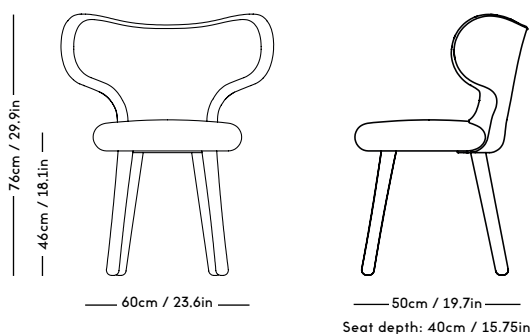

MZO Bar Stool

Magnus Læssøe Stephensen, 1931

| ITEM CODE | PRODUCT / VARIANT | MATERIAL | LEADTIME | PRICE EX. VAT (USD) |
|-----------|---|-------------------------|----------|---------------------|
| 10101BAR | MZO Bar Stool Black Stained | Beech / stain | In stock | 525 |
| 10124BAR | MZO Bar Stool w. Upholstery: KVADRAT / Remix | Beech / stain / textile | In stock | 575 |

WNG Chair

Magnus Læssøe Stephensen, 1937

| PRICE GROUP | PRODUCT / VARIANT | LEGS | LEADTIME | PRICE EX. VAT (USD) |
|-----------------|---|--------------------------|------------|---------------------|
| 1 | KVADRAT / Remix | Natural oiled oak | 8–10 weeks | 950 |
| 2 | KVADRAT / Hallingdal | Natural oiled oak | 8–10 weeks | 1095 |
| 3 | KVADRAT / Vidar, Fiord | Natural oiled oak | 8–10 weeks | 1195 |
| 4 | DAW / Mcnutt, KVADRAT / Colline | Natural oiled oak | 8–10 weeks | 1395 |
| 5 | BUTE / Storr, DEDAR / Karakorum, KVADRAT / Sisu | Natural oiled oak | 8–10 weeks | 1495 |
| 6 | JENNIFFER SHORTO / Seafoam | Natural oiled oak | 8–10 weeks | 1595 |
| 7 | DEDAR / Artemidor | Natural oiled oak | 8–10 weeks | 1895 |
| 8 | PIERRE FREY / Opio, Alexander | Natural oiled oak | 8–10 weeks | 1995 |
| Sheepskin | Moonlight, Sahara | Natural oiled oak | 8–10 weeks | 1495 |
| COM & COL | Customers own material textile / leather | Natural oiled oak | 8–10 weeks | 1095 |
| Customized legs | Walnut, Black stained oak | Natural oiled or Varnish | 8–10 weeks | 195 |