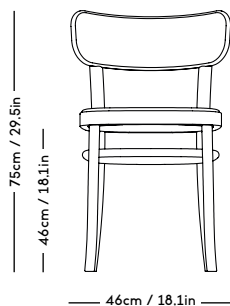

KYO Collection

P. 21-22

DESIGN Snorre Læssøe Stephensen
YEAR 1962
PRICE from 29 USD ex. VAT

MZO Chair

Magnus Læssøe Stephensen, 1931

| ITEM CODE | PRODUCT / VARIANT | MATERIAL | LEADTIME | PRICE EX. VAT (USD) |
|-----------|--|-------------------------|----------|---------------------|
| 10101 | MZO Chair Black Stained | Beech / stain | In stock | 455 |
| 10102 | MZO Chair Royal Blue | Beech / stain | In stock | 455 |
| 10124 | MZO Chair w. Upholstery KVADRAT / Remix | Beech / stain / textile | In stock | 495 |