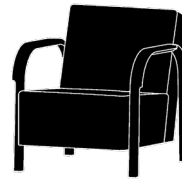

P. 4

DESIGN Magnus Læssøe Stephensen
YEAR 1931
PRICE from 525 USD ex. VAT

WNG Chair

P. 5

DESIGN Magnus Læssøe Stephensen
YEAR 1937
PRICE from 1095 USD ex. VAT

TMBO Lounge Chair

P. 6

DESIGN Magnus Læssøe Stephensen
YEAR 1935
PRICE from 2995 USD ex. VAT

TMBO Pouff

P. 7

DESIGN Mazo x Magnus Læssøe Stephensen
YEAR 2020
PRICE from 1100 USD ex. VAT

TMBO Lounge Chair & Pouff

P. 8

DESIGN Magnus Læssøe Stephensen
YEAR 1935
PRICE from 3895 USD ex. VAT

TMBO Sofa

P. 9

DESIGN Magnus Læssøe Stephensen
YEAR 1935
PRICE from 3795 USD ex. VAT

ARCH Lounge Chair

P. 10

DESIGN Magnus Læssøe Stephensen
YEAR 1932
PRICE from 1995 USD ex. VAT

ARCH Upholstered Chair

P. 11

DESIGN Mazo x Magnus Læssøe Stephensen
YEAR 2020
PRICE from 2195 USD ex. VAT