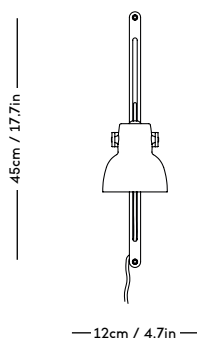

16PLUS Collection

Snorre Læssøe Stephensen, 1979

ITEM CODE	PRODUCT / VARIANT	MATERIAL	LEADTIME	COLLI	PRICE EX. VAT (USD)
40140	Pendant lamp	Bonechina	In stock	4	155
40130	Pendant lamp w. hanger	OAK / Bonechina	In stock	4	195
40120	Wall lamp	OAK / Bonechina	In stock	4	245
40110	Wall lamp adjustable	OAK / Bonechina	In stock	4	305
40100	Table lamp	OAK / Bonechina	In stock	4	385
40200	Bulb, dimmable	OAK / Bonechina	In stock	10	15