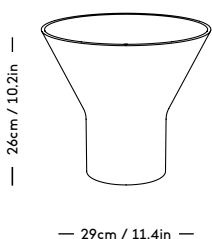

KYO Collection

Snorre Læssøe Stephensen, 1962

ITEM CODE	PRODUCT / VARIANT	MATERIAL	LEADTIME	COLLI	PRICE EX. VAT (USD)
30110	KYO Vase Star medium White	Glazed porcelain	In stock	4	45
30120	KYO Vase Star large White	Glazed porcelain	In stock	4	60
30111	KYO Vase Star medium Blue	Glazed porcelain	In stock	4	45
30121	KYO Vase Star large Blue	Glazed porcelain	In stock	4	60
30140	KYO Vase Medium / white	Glazed porcelain	In stock	4	125
30141	KYO Vase Medium / blue	Glazed porcelain	In stock	4	125
30150	KYO Vase Large / white	Glazed porcelain	In stock	4	155
30151	KYO Vase Large / blue	Glazed porcelain	In stock	4	155