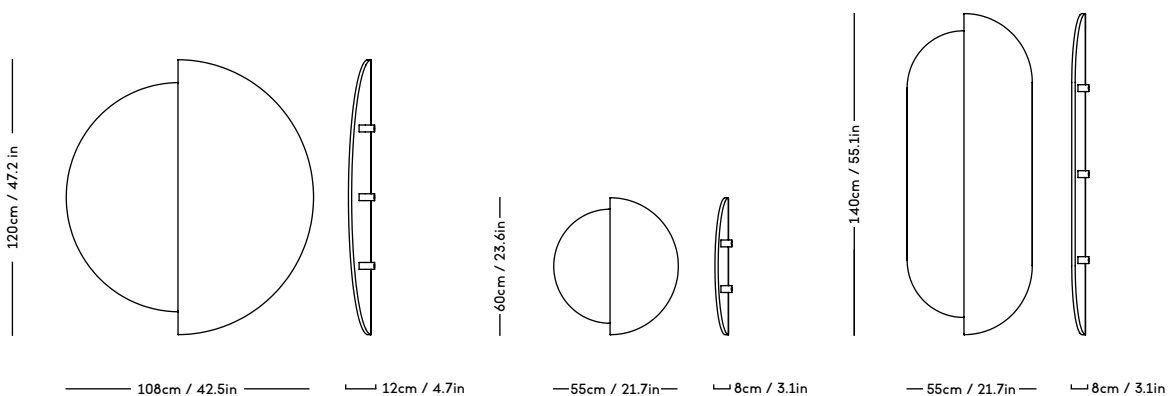

RAE Mirror

Jessica Vedel, 2017

ITEM CODE	PRODUCT / VARIANT	MATERIAL	LEADTIME	PRICE EX. VAT (USD)
50110	RAE mirror Ø120 (Ivory)	Painted MDF and mirror glass	In stock	1525
50120	RAE mirror Ø60 (White)	Painted MDF and mirror glass	In stock	400
50121	RAE mirror Ø60 (Dark red)	Painted MDF and mirror glass	In stock	400
50130	RAE mirror Full body (White)	Painted MDF and mirror glass	In stock	825