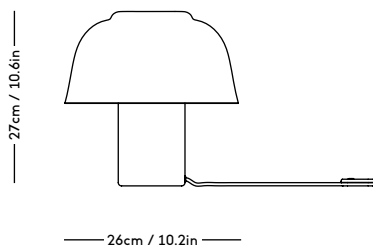

YUKI Lamp

Signe Hytte, 2021

ITEM CODE	PRODUCT / VARIANT	MATERIAL	LEADTIME	PRICE EX. VAT (USD)
40170	Table lamp White	Mouth blown glass	In stock	275
40171	Table lamp Light blue	Mouth blown glass	In stock	275
40172	Table lamp Olive	Mouth blown glass	In stock	275