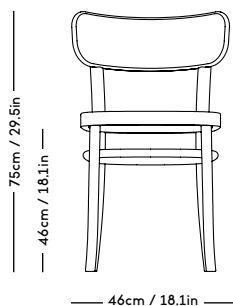

KYO Collection

P. 21-22

DESIGN Snorre Læssøe Stephensen
YEAR 1962
PRICE from 29 USD ex. VAT

MZO Chair

Magnus Læssøe Stephensen, 1931

| ITEM CODE | PRODUCT / VARIANT | MATERIAL | LEADTIME | PRICE EX. VAT (USD) |
|-----------|--|-------------------------|----------|---------------------|
| 10101 | MZO Chair Black Stained | Beech / stain | In stock | 455 |
| 10102 | MZO Chair Royal Blue | Beech / stain | In stock | 455 |
| 10124 | MZO Chair w. Upholstery KVADRAT / Remix | Beech / stain / textile | In stock | 495 |