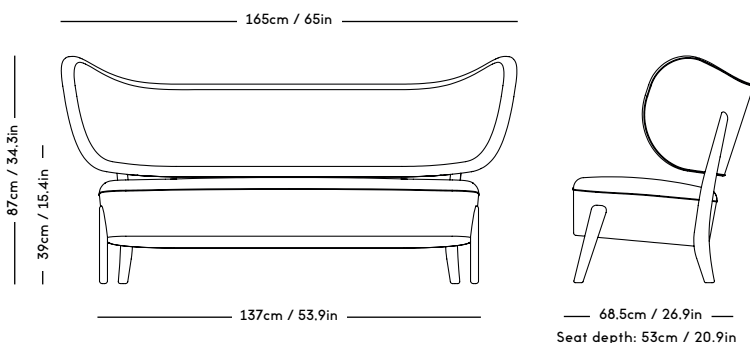

TMBO Sofa

Magnus Læssøe Stephensen, 1935

PRICE GROUP	PRODUCT / VARIANT	LEGS	LEADTIME	PRICE EX. VAT (EUR)
1	ROMO / Linara, KVADRAT / Remix	Natural oiled oak, Dark oiled oak	8–10 weeks	3300
2	KVADRAT / Hallingdal	Natural oiled oak, Dark oiled oak	8–10 weeks	3400
3	KVADRAT / Vidar	Natural oiled oak, Dark oiled oak	8–10 weeks	3650
4	DAW / McNutt, KVADRAT / Colline	Natural oiled oak, Dark oiled oak	8–10 weeks	3795
5	BUTE / Storr, DAW / Grand Mohair, DEDAR / Tigerbeat, Karakorum, KVADRAT / Sisu	Natural oiled oak, Dark oiled oak	8–10 weeks	3850
6	JENNIFFER SHORTO / Seafoam	Natural oiled oak, Dark oiled oak	8–10 weeks	4150
7	DEDAR / Artemidor	Natural oiled oak, Dark oiled oak	8–10 weeks	5000
8	PIERRE FREY / Opio, Alexander	Natural oiled oak, Dark oiled oak	8–10 weeks	5500
Sheepskin	Moonlight, Sahara	Natural oiled oak, Dark oiled oak	8–10 weeks	5050
COM & COL	Customers own material textile / leather	Natural oiled oak, Dark oiled oak	8–10 weeks	3400
Customized legs	Walnut, Black stained oak	Natural oiled or Varnish	8–10 weeks	150

Material: Wood frame and legs, Felt gliders, Foam (HR), Wadding (polyester) and upholstery (fabric / sheepskin).

COM/COL usage (based on fabric width of 140, and solid color/random matching): 7m/NOT DUABLE