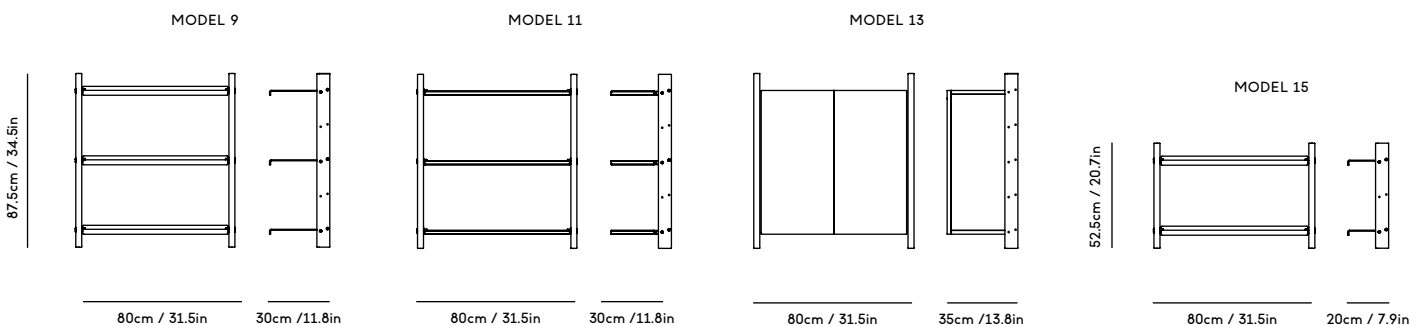

MOD Shelving System

Magnus Sangild, 2023

ITEM CODE	PRODUCT / VARIANT	MATERIAL	LEADTIME	PRICE EX. VAT (EUR)
MOD9	MOD Model 9, 2 x 875 Rail + 3 x Alu shelves	Solid oak wood, aluminum and stainless steel	In stock	975
MOD10	MOD Model 10, 1 x 875 Rail + 3 x Alu shelves	Solid oak wood, aluminum and stainless steel	In stock	865
MOD11	MOD Model 11, 2 x 875 Rail + 3 x OAK shelves	Solid oak wood, oak veneered plywood and stainless steel	In stock	980
MOD12	MOD Model 12, 1 x 875 Rail + 3 x OAK shelves	Solid oak wood, oak veneered plywood and stainless steel	In stock	870
MOD13	MOD Model 13, 2 x 875 Rail + Cabinet	Solid oak wood, oak veneered plywood and stainless steel	In stock	1485
MOD14	MOD Model 14, 1 x 875 Rail + Cabinet	Solid oak wood, oak veneered plywood and stainless steel	In stock	1265
MOD15	MOD Model 15, 2 x 525 Rail + 2 x Alu shelves	Solid oak wood, aluminum and stainless steel	In stock	695
MOD16	MOD Model 16, 1 x 525 Rail + 2 x Alu shelves	Solid oak wood, aluminum and stainless steel	In stock	575