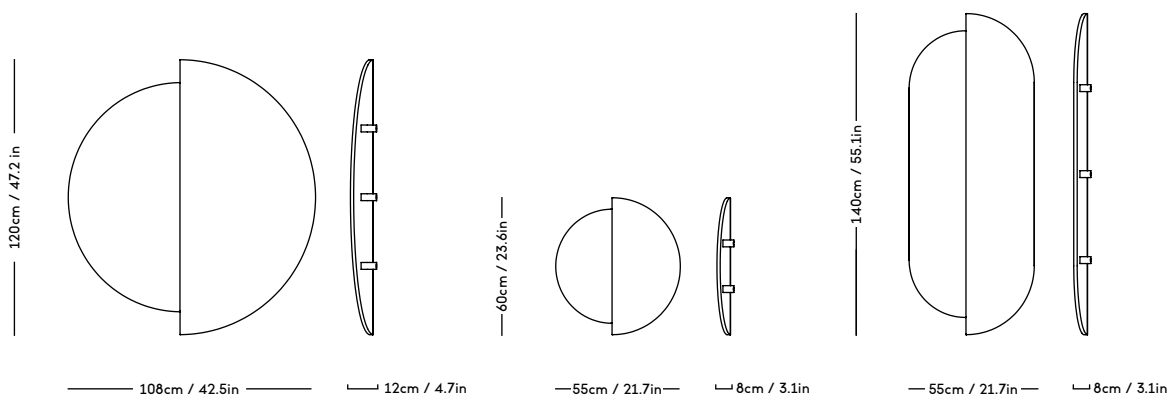

RAE Mirror

Jessica Vedel, 2017

ITEM CODE	PRODUCT / VARIANT	MATERIAL	LEADTIME	PRICE EX. VAT (EUR)
50110	RAE mirror Ø120 (Ivory)	Painted MDF and mirror glass	In stock	1225
50120	RAE mirror Ø60 (White)	Painted MDF and mirror glass	In stock	305
50121	RAE mirror Ø60 (Dark red)	Painted MDF and mirror glass	In stock	305
50130	RAE mirror Full body (White)	Painted MDF and mirror glass	In stock	625