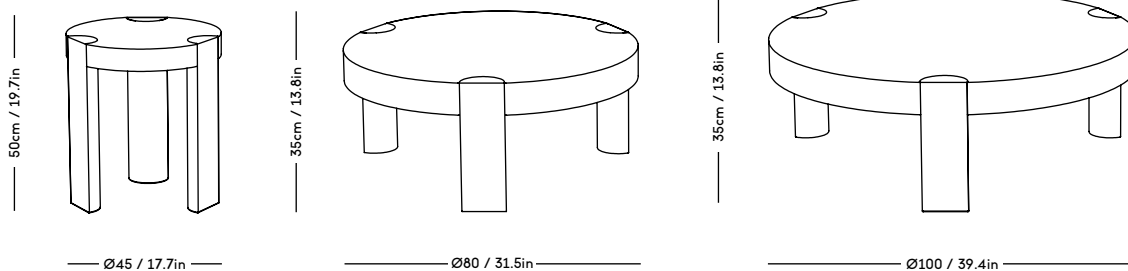

# MOD Shelving System

Magnus Sangild, 2023

ITEM CODE	PRODUCT / VARIANT	MATERIAL	LEADTIME	PRICE EX. VAT (EUR)
MOD1	MOD Model 1, 2 x 1925 Rail + 5 x Alu shelves	Solid oak wood, aluminum and stainless steel	In stock	1605
MOD2	MOD Model 2, 1 x 1925 Rail + 5 x Alu shelves	Solid oak wood, aluminum and stainless steel	In stock	1375
MOD3	MOD Model 3, 2 x 1925 Rail + 5 x OAK shelves	Solid oak wood, oak veneered plywood and stainless steel	In stock	1605
MOD4	MOD Model 4, 1 x 1925 Rail + 5 x OAK shelves	Solid oak wood, oak veneered plywood and stainless steel	In stock	1375
MOD5	MOD Model 5, 2 x 1925 Rail + 3 x Alu shelves + Cabinet	Solid oak wood, oak veneered plywood, aluminium and stainless steel	In stock	2295
MOD6	MOD Model 6, 1 x 1925 Rail + 3 x Alu shelves + Cabinet	Solid oak wood, oak veneered plywood, aluminium and stainless steel	In stock	2065
MOD7	MOD Model 7, 2 x 1925 Rail + 3 x OAK shelves + Cabinet	Solid oak wood, oak veneered plywood and stainless steel	In stock	2290
MOD8	MOD Model 8, 1 x 1925 Rail + 3 x OAK shelves + Cabinet	Solid oak wood, oak veneered plywood and stainless steel	In stock	2065