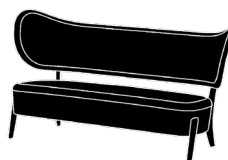

TMBO Lounge Chair & Pouff P. 8

DESIGN Magnus Læssøe Stephensen
YEAR 1935
PRICE from 3100 EUR ex. VAT

TMBO Sofa P. 9

DESIGN Magnus Læssøe Stephensen
YEAR 1935
PRICE from 3300 EUR ex. VAT