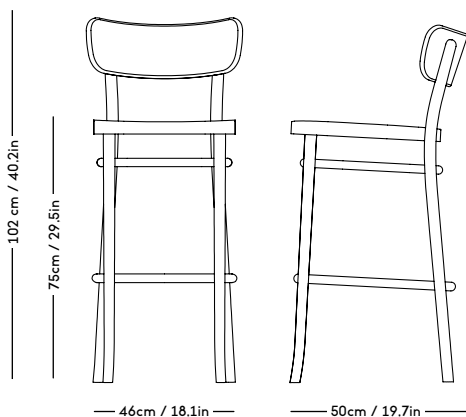

MZO Bar Stool

Magnus Læssøe Stephensen, 1931

ITEM CODE	PRODUCT / VARIANT	MATERIAL	LEADTIME	PRICE EX. VAT (EUR)
10101BAR	MZO Bar Stool Black Stained	Beech / stain	In stock	525
10124BAR	MZO Bar Stool w. Upholstery: KVADRAT Remix	Beech / stain / textile	In stock	575