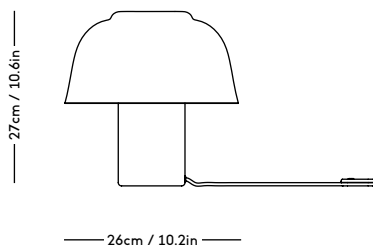

YUKI Lamp

Signe Hytte, 2021

ITEM CODE	PRODUCT / VARIANT	MATERIAL	LEADTIME	PRICE EX. VAT (EUR)
40170	Table lamp White	Mouth blown glass	In stock	355
40171	Table lamp Light blue	Mouth blown glass	In stock	365
40172	Table lamp Olive	Mouth blown glass	In stock	365