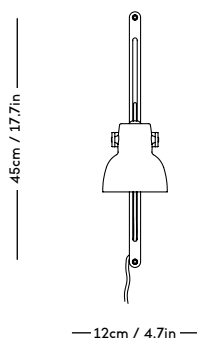

16PLUS Collection

Snorre Læssøe Stephensen, 1979

ITEM CODE	PRODUCT / VARIANT	MATERIAL	LEADTIME	COLLI	PRICE EX. VAT (EUR)
40140	Pendant lamp	Bonechina	In stock	4	130
40130	Pendant lamp w. hanger	OAK/ Bonechina	In stock	4	165
40120	Wall lamp	OAK/ Bonechina	In stock	4	195
40110	Wall lamp adjustable	OAK/ Bonechina	In stock	4	260
40100	Table lamp	OAK/ Bonechina	In stock	4	315
40200	Bulb, dimmable	OAK/ Bonechina	In stock	10	14