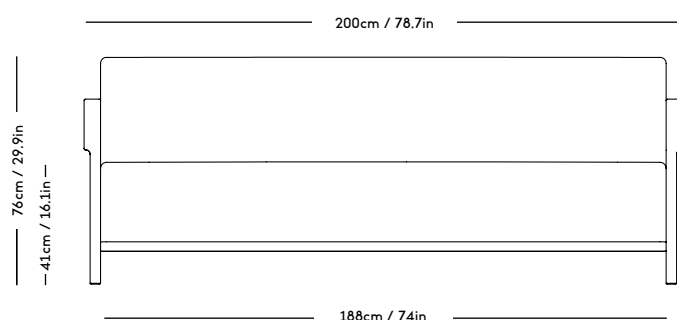

ARCH Sofa 3 Seater

Mazo x Magnus Læssøe Stephensen, 2020

PRICE GROUP	PRODUCT / VARIANT	LEGS	LEADTIME	PRICE EX. VAT (EUR)
1	ROMO / Linara, KVADRAT / Remix	Natural Oiled Oak, Dark Oiled Oak, Black Stained Oak	8–10 Weeks	3350
2	KVADRAT / Hallingdal & Fiord	Natural Oiled Oak, Dark Oiled Oak, Black Stained Oak	8–10 Weeks	3675
3	KVADRAT / Vidar	Natural Oiled Oak, Dark Oiled Oak, Black Stained Oak	8–10 Weeks	3875
4	DAW / Mohair & Mcnutt	Natural Oiled Oak, Dark Oiled Oak, Black Stained Oak	8–10 Weeks	4350
5	BUTE / Storr, DEDAR / Linear	Natural Oiled Oak, Dark Oiled Oak, Black Stained Oak	8–10 Weeks	4925
6	JENNIFER SHORTO / Kongaline & Seafoam, DEDAR / Artemidor	Natural Oiled Oak, Dark Oiled Oak, Black Stained Oak	8–10 Weeks	5225
Sheepskin	Moonlight, Sahara	Natural Oiled Oak, Dark Oiled Oak, Black Stained Oak	8–10 Weeks	6150
COM & COL	Customers own material textile / leather	Natural Oiled Oak, Dark Oiled Oak, Black Stained Oak	8–10 Weeks	3675

Material: Wood frame and legs, Felt gliders, Foam (HR),
Wadding (polyester) and upholstery (fabric/sheepskin).

COM/COL usage (based on fabric width of 140, and solid
color/random matching): 8m / NOT DUABLE