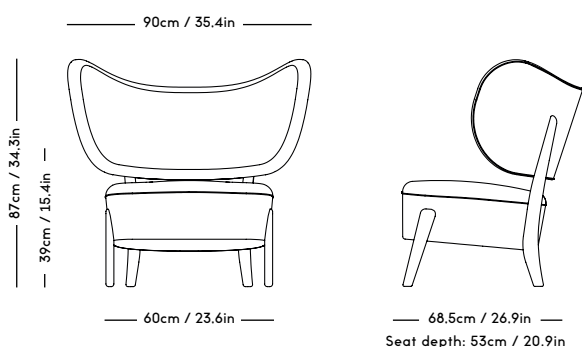

TMBO Lounge Chair

Magnus Læssøe Stephensen, 1935

PRICE GROUP	PRODUCT / VARIANT	LEGS	LEADTIME	PRICE EX. VAT (EUR)
1	ROMO / Linara, KVADRAT / Remix	Natural Oiled Oak Dark Oiled Oak	8–10 Weeks	2450
2	KVADRAT / Hallingdal & Fiord	Natural Oiled Oak Dark Oiled Oak	8–10 Weeks	2600
3	KVADRAT / Vidar	Natural Oiled Oak Dark Oiled Oak	8–10 Weeks	2845
4	DAW / Mohair & McNutt	Natural Oiled Oak Dark Oiled Oak	8–10 Weeks	2950
5	BUTE / Storr, DEDAR / Linear	Natural Oiled Oak Dark Oiled Oak	8–10 Weeks	3150
6	JENNIFER SHORTO / Kongaline & Seafoam, DEDAR / Artemidor	Natural Oiled Oak Dark Oiled Oak	8–10 Weeks	3400
Sheepskin	Moonlight, Sahara	Natural Oiled Oak Dark Oiled Oak	8–10 Weeks	3550
COM & COL	Customers own material textile / leather	Natural Oiled Oak Dark Oiled Oak	8–10 Weeks	2600
Customized legs	Walnut, Black stained oak	Natural Oiled or Varnish	8–10 Weeks	140

Material: Wood frame and legs, Felt gliders, Foam (HR),
Wadding (polyester) and upholstery (fabric/leather/sheepskin).

COM/COL usage (based on fabric width of 140,
and solid color/random matching): 4m / 6m²