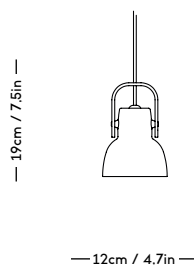

16PLUS Collection

Snorre Læssøe Stephensen, 1979

ITEM CODE	PRODUCT / VARIANT	MATERIAL	LEADTIME	COLLI	PRICE EX. VAT (EUR)
40140	Pendant lamp	Bonechina	In stock	4	130
40130	Pendant lamp w. hanger	OAK/ Bonechina	In stock	4	165
40120	Wall lamp	OAK/ Bonechina	In stock	4	195
40110	Wall lamp adjustable	OAK/ Bonechina	In stock	4	260
40100	Table lamp	OAK/ Bonechina	In stock	4	315
40200	Bulb, dimmable	OAK/ Bonechina	In stock	10	14