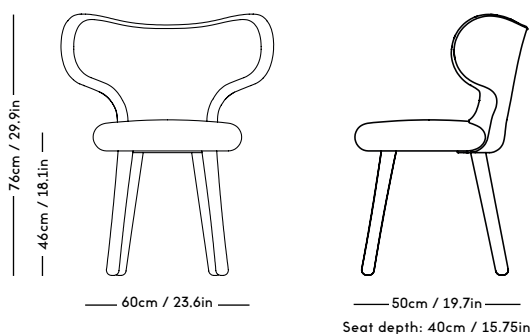

WNG Chair

Magnus Læssøe Stephensen, 1937

PRICE GROUP	PRODUCT / VARIANT	LEGS	LEADTIME	PRICE EX. VAT (EUR)
2	KVADRAT / Hallingdal	Natural oiled oak	8–10 Weeks	900
3	KVADRAT / Vidar	Natural oiled oak	8–10 Weeks	1000
4	DAW / Mcnutt	Natural oiled oak	8–10 Weeks	1100
5	BUTE / Storr	Natural oiled oak	8–10 Weeks	1200
6	DEDAR / Artemidor	Natural oiled oak	8–10 Weeks	1350
Sheepskin	Moonlight, Sahara	Natural oiled oak	8–10 Weeks	1350
COM & COL	Customers own material textile / leather	Natural oiled oak	8–10 Weeks	900
Customized legs	Walnut, Black stained oak	Natural Oiled or Varnish	8–10 Weeks	140

Material: Wood frame and legs, Felt gliders, Foam (HR),
Wadding (polyester) and upholstery (fabric/leather/sheepskin).

COM/COL usage (based on fabric width of 140,
and solid color/random matching): 2m / 3m²