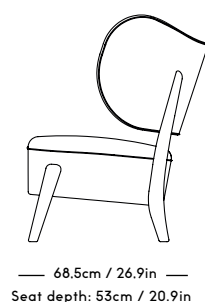

TMBO Sofa

Magnus Læssøe Stephensen, 1935

PRICE GROUP	PRODUCT / VARIANT	LEGS	LEADTIME	PRICE EX. VAT (EUR)
1	ROMO / Linara, KVADRAT / Remix	Natural Oiled Oak Dark Oiled Oak	8–10 Weeks	3300
2	KVADRAT / Hallingdal & Fiord	Natural Oiled Oak Dark Oiled Oak	8–10 Weeks	3400
3	KVADRAT / Vidar	Natural Oiled Oak Dark Oiled Oak	8–10 Weeks	3650
4	DAW / Mohair & McNutt	Natural Oiled Oak Dark Oiled Oak	8–10 Weeks	3850
5	BUTE / Storr, DEDAR / Linear	Natural Oiled Oak Dark Oiled Oak	8–10 Weeks	4150
6	JENNIFER SHORTO / Kongaline & Seafoam, DEDAR / Artemidor	Natural Oiled Oak Dark Oiled Oak	8–10 Weeks	4600
Sheepskin	Moonlight, Sahara	Natural Oiled Oak Dark Oiled Oak	8–10 Weeks	5050
COM & COL	Customers own material textile / leather	Natural Oiled Oak Dark Oiled Oak	8–10 Weeks	3400
Customized legs	Walnut, Black stained oak	Natural Oiled or Varnish	8–10 Weeks	140

Material: Wood frame and legs, Felt gliders, Foam (HR), Wadding (polyester) and upholstery (fabric/sheepskin).

COM/COL usage (based on fabric width of 140, and solid color/random matching): 7m / NOT DUABLE