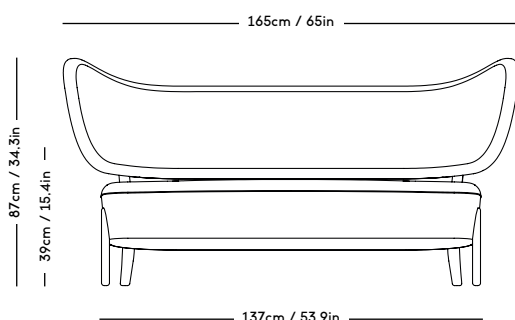

TMBO Sofa

Magnus Læssøe Stephensen, 1935

PRICE GROUP	PRODUCT / VARIANT	LEGS	LEADTIME	PRICE EX. VAT (EUR)
1	ROMO / Linara, KVADRAT / Remix	Natural Oiled Oak Dark Oiled Oak	8–10 Weeks	3300
2	KVADRAT / Hallingdal & Fiord	Natural Oiled Oak Dark Oiled Oak	8–10 Weeks	3400
3	KVADRAT / Vidar	Natural Oiled Oak Dark Oiled Oak	8–10 Weeks	3650
4	DAW / Mohair & McNutt	Natural Oiled Oak Dark Oiled Oak	8–10 Weeks	3850
5	BUTE / Storr, DEDAR / Linear	Natural Oiled Oak Dark Oiled Oak	8–10 Weeks	4150
6	JENNIFER SHORTO / Kongaline & Seafoam, DEDAR / Artemidor	Natural Oiled Oak Dark Oiled Oak	8–10 Weeks	4600
Sheepskin	Moonlight, Sahara	Natural Oiled Oak Dark Oiled Oak	8–10 Weeks	5050
COM & COL	Customers own material textile / leather	Natural Oiled Oak Dark Oiled Oak	8–10 Weeks	3400
Customized legs	Walnut, Black stained oak	Natural Oiled or Varnish	8–10 Weeks	140

Material: Wood frame and legs, Felt gliders, Foam (HR), Wadding (polyester) and upholstery (fabric/sheepskin).

COM/COL usage (based on fabric width of 140, and solid color/random matching): 7m / NOT DUABLE