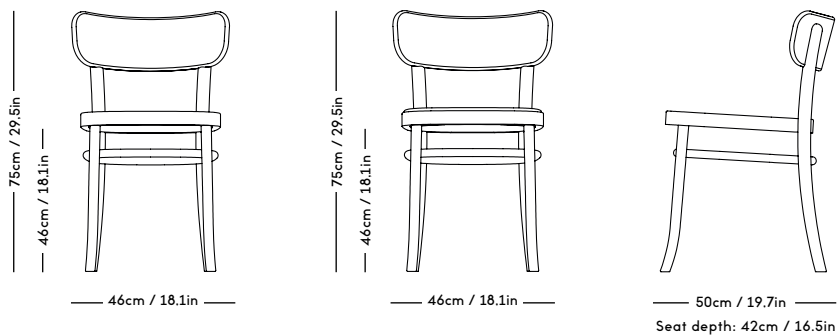

MZO Chair

Magnus Læssøe Stephensen, 1931

ITEM CODE	PRODUCT / VARIANT	MATERIAL	LEADTIME	PRICE EX. VAT (EUR)
10101	MZO Chair Black Stained	Beech / stain	In stock	450
10102	MZO Chair Royal Blue	Beech / stain	In stock	450
10124	MZO Chair w. Upholstery Amber / Crystal Field 753	Beech / stain / textile	In stock	540