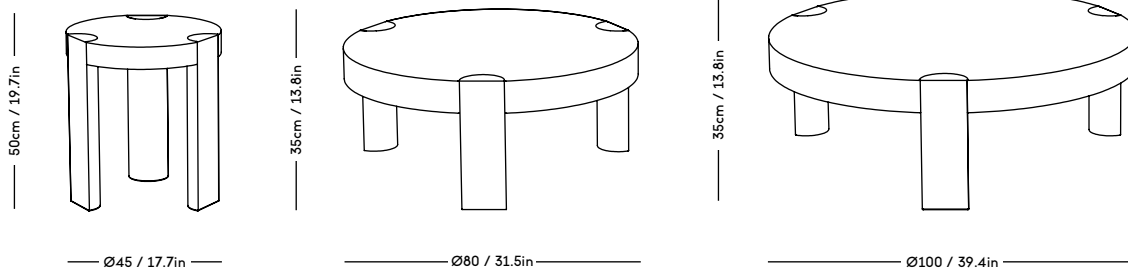

FER Table

Mazo, 2021

ITEM CODE	PRODUCT / VARIANT	MATERIAL	LEADTIME	PRICE EX. VAT (EUR)
60200	Coffee table Ø100 White	High gloss painted MDF and solid oak	In stock	1590
60201	Coffee table Ø80 White	High gloss painted MDF and solid oak	In stock	1225
60210	Side table Ø45 White	High gloss painted MDF and solid oak	In stock	615