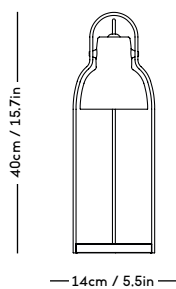

16PLUS Collection

Snorre Læssøe Stephensen, 1979

ITEM CODE	PRODUCT / VARIANT	MATERIAL	LEADTIME	COLLI	PRICE EX. VAT (EUR)
40140	Pendant lamp	Bonechina	In stock	4	130
40130	Pendant lamp w. hanger	OAK/ Bonechina	In stock	4	165
40120	Wall lamp	OAK/ Bonechina	In stock	4	195
40110	Wall lamp adjustable	OAK/ Bonechina	In stock	4	260
40100	Table lamp	OAK/ Bonechina	In stock	4	315
40200	Bulb, dimmable	OAK/ Bonechina	In stock	10	14