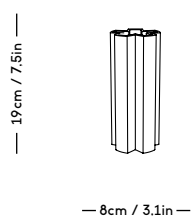

KYO Collection

Snorre Læssøe Stephensen, 1962

ITEM CODE	PRODUCT / VARIANT	MATERIAL	LEADTIME	COLLI	PRICE EX. VAT (EUR)
30110	KYO Vase Star medium White	Glazed porcelain	In stock	4	42
30120	KYO Vase Star large White	Glazed porcelain	In stock	4	54
30111	KYO Vase Star medium Blue	Glazed porcelain	In stock	4	42
30121	KYO Vase Star large Blue	Glazed porcelain	In stock	4	54
30140	KYO Vase Medium / white	Glazed porcelain	In stock	4	108
30141	KYO Vase Medium / blue	Glazed porcelain	In stock	4	108
30150	KYO Vase Large / white	Glazed porcelain	In stock	4	132
30151	KYO Vase Large / blue	Glazed porcelain	In stock	4	132