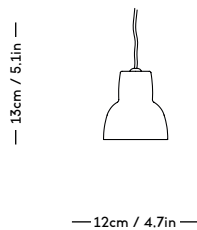

16PLUS Collection

Snorre Læssøe Stephensen, 1979

ITEM CODE	PRODUCT / VARIANT	MATERIAL	LEADTIME	COLLI	PRICE EX. VAT (EUR)
40140	Pendant lamp	Bonechina	In stock	4	130
40130	Pendant lamp w. hanger	OAK/ Bonechina	In stock	4	165
40120	Wall lamp	OAK/ Bonechina	In stock	4	195
40110	Wall lamp adjustable	OAK/ Bonechina	In stock	4	260
40100	Table lamp	OAK/ Bonechina	In stock	4	315
40200	Bulb, dimmable	OAK/ Bonechina	In stock	10	14