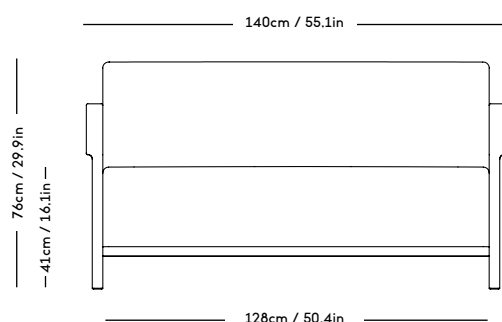

ARCH Sofa 2 Seater

Mazo x Magnus Læssøe Stephensen, 2020

PRICE GROUP	PRODUCT / VARIANT	LEGS	LEADTIME	PRICE EX. VAT (EUR)
1	ROMO / Linara, KVADRAT / Remix	Natural Oiled Oak, Dark Oiled Oak, Black Stained Oak	8–10 Weeks	2850
2	KVADRAT / Hallingdal & Fiord	Natural Oiled Oak, Dark Oiled Oak, Black Stained Oak	8–10 Weeks	3175
3	KVADRAT / Vidar	Natural Oiled Oak, Dark Oiled Oak, Black Stained Oak	8–10 Weeks	3550
4	DAW / Mohair & Mcnutt	Natural Oiled Oak, Dark Oiled Oak, Black Stained Oak	8–10 Weeks	3775
5	BUTE / Storr, DEDAR / Linear	Natural Oiled Oak, Dark Oiled Oak, Black Stained Oak	8–10 Weeks	4225
6	JENNIFER SHORTO / Kongaline & Seafoam, DEDAR / Artemidor	Natural Oiled Oak, Dark Oiled Oak, Black Stained Oak	8–10 Weeks	4550
Sheepskin	Moonlight, Sahara	Natural Oiled Oak, Dark Oiled Oak, Black Stained Oak	8–10 Weeks	4875
COM & COL	Customers own material textile / leather	Natural Oiled Oak, Dark Oiled Oak, Black Stained Oak	8–10 Weeks	3175

Material: Wood frame and legs, Felt gliders, Foam (HR),
Wadding (polyester) and upholstery (fabric/sheepskin).

COM/COL usage (based on fabric width of 140, and solid
color/random matching): 6m / NOT DUABLE