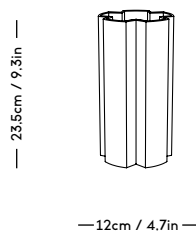

KYO Collection

Snorre Læssøe Stephensen, 1962

ITEM CODE	PRODUCT / VARIANT	MATERIAL	LEADTIME	COLLI	PRICE EX. VAT (EUR)
30110	KYO Vase Star medium White	Glazed porcelain	In stock	4	42
30120	KYO Vase Star large White	Glazed porcelain	In stock	4	54
30111	KYO Vase Star medium Blue	Glazed porcelain	In stock	4	42
30121	KYO Vase Star large Blue	Glazed porcelain	In stock	4	54
30140	KYO Vase Medium / white	Glazed porcelain	In stock	4	108
30141	KYO Vase Medium / blue	Glazed porcelain	In stock	4	108
30150	KYO Vase Large / white	Glazed porcelain	In stock	4	132
30151	KYO Vase Large / blue	Glazed porcelain	In stock	4	132