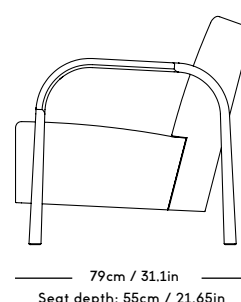

ARCH Sofa 3 Seater

Mazo x Magnus Læssøe Stephensen, 2020

PRICE GROUP	PRODUCT / VARIANT	LEGS	LEADTIME	PRICE EX. VAT (EUR)
1	ROMO / Linara, KVADRAT / Remix	Natural Oiled Oak, Dark Oiled Oak, Black Stained Oak	8–10 Weeks	3350
2	KVADRAT / Hallingdal & Fiord	Natural Oiled Oak, Dark Oiled Oak, Black Stained Oak	8–10 Weeks	3675
3	KVADRAT / Vidar	Natural Oiled Oak, Dark Oiled Oak, Black Stained Oak	8–10 Weeks	3875
4	DAW / Mohair & Mcnutt	Natural Oiled Oak, Dark Oiled Oak, Black Stained Oak	8–10 Weeks	4350
5	BUTE / Storr, DEDAR / Linear	Natural Oiled Oak, Dark Oiled Oak, Black Stained Oak	8–10 Weeks	4925
6	JENNIFER SHORTO / Kongaline & Seafoam, DEDAR / Artemidor	Natural Oiled Oak, Dark Oiled Oak, Black Stained Oak	8–10 Weeks	5225
Sheepskin	Moonlight, Sahara	Natural Oiled Oak, Dark Oiled Oak, Black Stained Oak	8–10 Weeks	6150
COM & COL	Customers own material textile / leather	Natural Oiled Oak, Dark Oiled Oak, Black Stained Oak	8–10 Weeks	3675

Material: Wood frame and legs, Felt gliders, Foam (HR),
Wadding (polyester) and upholstery (fabric/sheepskin).

COM/COL usage (based on fabric width of 140, and solid
color/random matching): 8m / NOT DUABLE