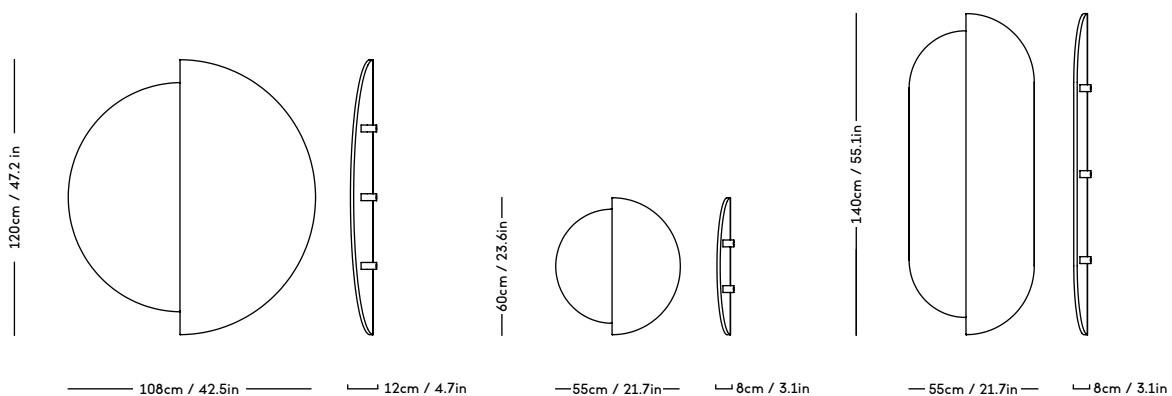

RAE Mirror

Jessica Vedel, 2017

ITEM CODE	PRODUCT / VARIANT	MATERIAL	LEADTIME	PRICE EX. VAT (EUR)
50110	RAE mirror Ø120 (Ivory)	Painted MDF and mirror glass	In stock	1225
50120	RAE mirror Ø50 (White)	Painted MDF and mirror glass	In stock	305
50121	RAE mirror Ø50 (Dark red)	Painted MDF and mirror glass	In stock	305
50130	RAE mirror Full body (White)	Painted MDF and mirror glass	In stock	625