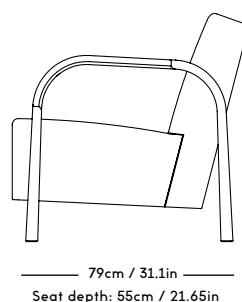

ARCH Sofa 2 Seater

Mazo x Magnus Læssøe Stephensen, 2020

PRICE GROUP	PRODUCT / VARIANT	LEGS	LEADTIME	PRICE EX. VAT (EUR)
1	ROMO / Linara, KVADRAT / Remix	Natural Oiled Oak, Dark Oiled Oak, Black Stained Oak	8–10 Weeks	2850
2	KVADRAT / Hallingdal & Fiord	Natural Oiled Oak, Dark Oiled Oak, Black Stained Oak	8–10 Weeks	3175
3	KVADRAT / Vidar	Natural Oiled Oak, Dark Oiled Oak, Black Stained Oak	8–10 Weeks	3550
4	DAW / Mohair & Mcnutt	Natural Oiled Oak, Dark Oiled Oak, Black Stained Oak	8–10 Weeks	3775
5	BUTE / Storr, DEDAR / Linear	Natural Oiled Oak, Dark Oiled Oak, Black Stained Oak	8–10 Weeks	4225
6	JENNIFER SHORTO / Kongaline & Seafoam, DEDAR / Artemidor	Natural Oiled Oak, Dark Oiled Oak, Black Stained Oak	8–10 Weeks	4550
Sheepskin	Moonlight, Sahara	Natural Oiled Oak, Dark Oiled Oak, Black Stained Oak	8–10 Weeks	4875
COM & COL	Customers own material textile / leather	Natural Oiled Oak, Dark Oiled Oak, Black Stained Oak	8–10 Weeks	3175

Material: Wood frame and legs, Felt gliders, Foam (HR),
Wadding (polyester) and upholstery (fabric/sheepskin).

COM/COL usage (based on fabric width of 140, and solid
color/random matching): 6m / NOT DUABLE