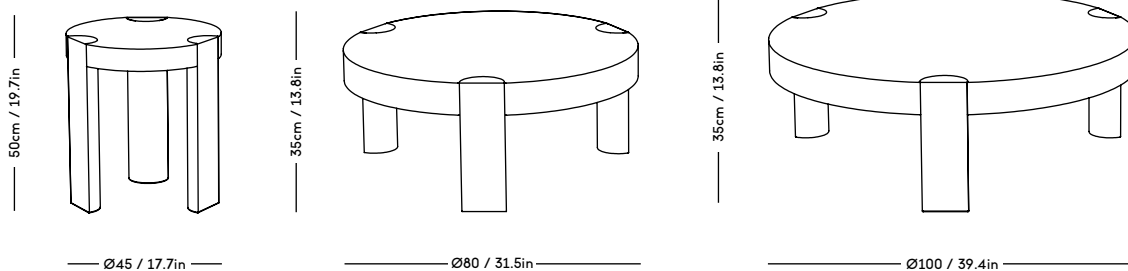

FER Table

Magnus Sangild, 2021

ITEM CODE	PRODUCT / VARIANT	MATERIAL	LEADTIME	PRICE EX. VAT (EUR)	PRICE INCL. VAT (NOK/SEK)
60200	Coffee table Ø100 White	High gloss painted MDF and solid oak	In stock	1400	19950
60201	Coffee table Ø80 White	High gloss painted MDF and solid oak	In stock	1075	15320
60210	Side table Ø45 White	High gloss painted MDF and solid oak	In stock	550	7840