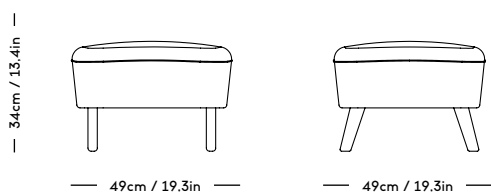

TMBO Pouff

Mazo x Magnus Læssøe Stephensen, 2020

PRICE GROUP	PRODUCT / VARIANT	LEGS	LEADTIME	PRICE EX. VAT (EUR)	PRICE INCL. VAT (NOK/SEK)
1	ROMO / Linara, KVADRAT / Remix	Natural oiled oak, Dark oiled oak	8–10 weeks	800	11400
2	KVADRAT / Hallingdal	Natural oiled oak, Dark oiled oak	8–10 weeks	890	12685
3	KVADRAT / Vidar	Natural oiled oak, Dark oiled oak	8–10 weeks	920	13115
4	DAW / Mcnutt, KVADRAT / Colline	Natural oiled oak, Dark oiled oak	8–10 weeks	995	14180
5	BUTE / Storr, DAW / Grand Mohair, DEDAR / Tigerbeat, Karakorum, KVADRAT / Sisu	Natural oiled oak, Dark oiled oak	8–10 weeks	1050	14965
6	JENNIFFER SHORTO / Seafoam	Natural oiled oak, Dark oiled oak	8–10 weeks	1095	15610
7	DEDAR / Artemidor	Natural oiled oak, Dark oiled oak	8–10 weeks	1295	18455
8	PIERRE FREY / Opio, Alexander	Natural oiled oak, Dark oiled oak	8–10 weeks	1495	21310
Sheepskin	Moonlight, Sahara	Natural oiled oak, Dark oiled oak	8–10 weeks	1095	15610
COM & COL	Customers own material textile / leather	Natural oiled oak, Dark oiled oak	8–10 weeks	890	12685
Customized legs	Walnut, Black stained oak	Natural Oiled or Varnish	8–10 weeks	140	1995

Material: Wood frame and legs, Felt gliders, Foam (HR), Wadding (polyester) and upholstery (fabric / leather / sheepskin).

COM/COL usage (based on fabric width of 140, and solid color / random matching): 2m / 3m2