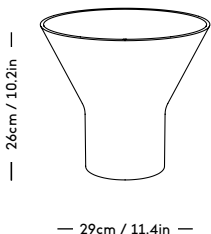

# KYO Collection

Snorre Læssøe Stephensen, 1962

ITEM CODE	PRODUCT / VARIANT	MATERIAL	LEADTIME	COLLI	PRICE EX. VAT (EUR)	PRICE INCL. VAT (NOK/SEK)
30110	KYO Vase Star medium White	Glazed porcelain	In stock	4	35	499
30120	KYO Vase Star large White	Glazed porcelain	In stock	4	45	645
30111	KYO Vase Star medium Blue	Glazed porcelain	In stock	4	35	499
30121	KYO Vase Star large Blue	Glazed porcelain	In stock	4	45	645
30140	KYO Vase Medium / white	Glazed porcelain	In stock	4	90	1285
30141	KYO Vase Medium / blue	Glazed porcelain	In stock	4	90	1285
30150	KYO Vase Large / white	Glazed porcelain	In stock	4	110	1575
30151	KYO Vase Large / blue	Glazed porcelain	In stock	4	110	1575