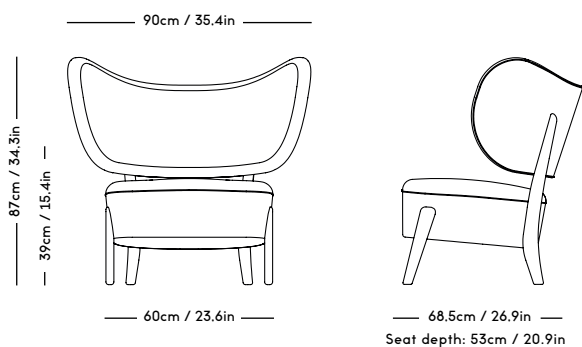

TMBO Lounge Chair - Standard textiles

Magnus Læssøe Stephensen, 1935

ITEM CODE	PRODUCT / VARIANT	LEGS	LEADTIME	PRICE EX. VAT (EUR)	PRICE INCL. VAT (NOK/SEK)
STTMBO-V24	KVADRAT / Vidar 333	Smoked OAK	8-10 weeks	2595	36980
STTMBO-T24	NOBILIS / Taiga Taupe - 10946-10	Smoked OAK	8-10 weeks	2875	54075
STTMBO-SS24	SKANDILOCK / Sheepskin Sahara	OAK	8-10 weeks	3375	48380
STTMBO-SM24	SKANDILOCK / Sheepskin Moonlight	OAK	8-10 weeks	3375	48380

Material: Wood frame and legs, Felt gliders, Foam (HR), Wadding (polyester) and upholstery (fabric / leather / sheepskin).

COM/COL usage (based on fabric width of 140, and solid color / random matching): 4m / 6m2