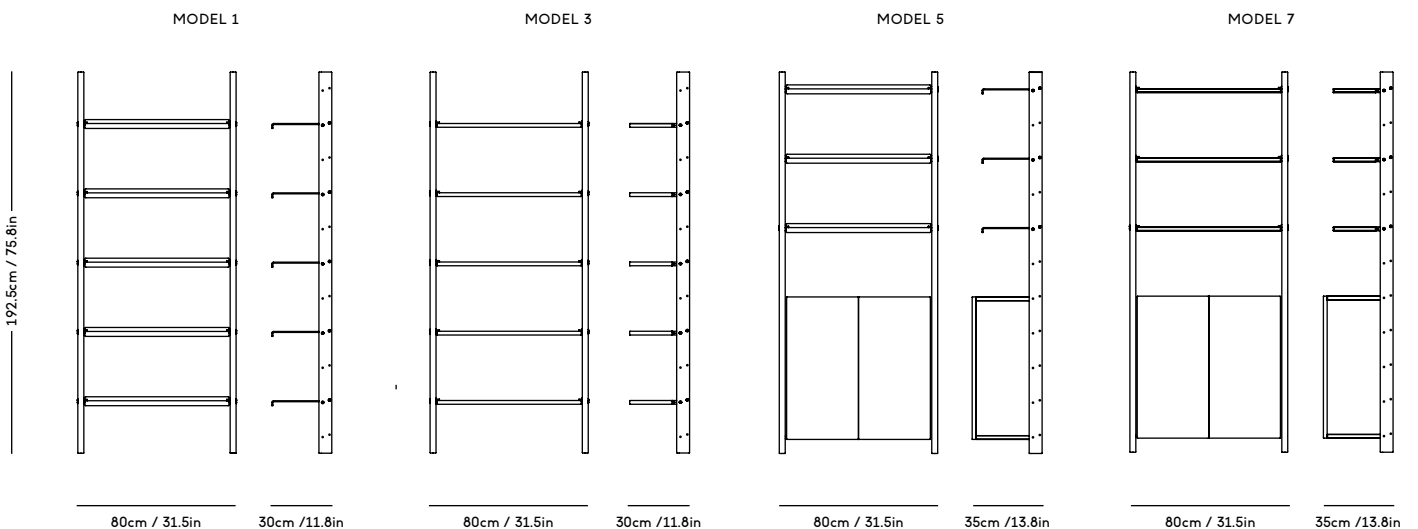

# MOD Shelving System

Magnus Sangild, 2023

ITEM CODE	PRODUCT / VARIANT	MATERIAL	LEADTIME	PRICE EX. VAT (EUR)	PRICE INCL. VAT (NOK/SEK)
MOD1	MOD Model 1, 2 x 1925 Rail + 5 x Alu shelves	Solid oak wood, aluminum and stainless steel	In stock	1505	21485
MOD2	MOD Model 2, 1 x 1925 Rail + 5 x Alu shelves	Solid oak wood, aluminum and stainless steel	In stock	1290	18415
MOD3	MOD Model 3, 2 x 1925 Rail + 5 x OAK shelves	Solid oak wood, oak veneered plywood and stainless steel	In stock	1505	21485
MOD4	MOD Model 4, 1 x 1925 Rail + 5 x OAK shelves	Solid oak wood, oak veneered plywood and stainless steel	In stock	1290	18415
MOD5	MOD Model 5, 2 x 1925 Rail + 3 x Alu shelves + Cabinet	Solid oak wood, oak veneered plywood, aluminium and stainless steel	In stock	2150	30695
MOD6	MOD Model 6, 1 x 1925 Rail + 3 x Alu shelves + Cabinet	Solid oak wood, oak veneered plywood, aluminium and stainless steel	In stock	1935	27625
MOD7	MOD Model 7, 2 x 1925 Rail + 3 x OAK shelves + Cabinet	Solid oak wood, oak veneered plywood and stainless steel	In stock	2150	30695
MOD8	MOD Model 8, 1 x 1925 Rail + 3 x OAK shelves + Cabinet	Solid oak wood, oak veneered plywood and stainless steel	In stock	1935	27625