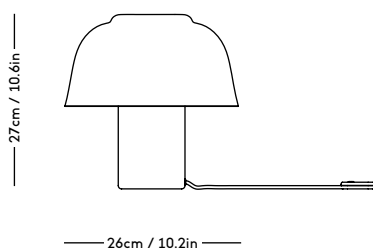

YUKI Lamp

Signe Hytte, 2021

ITEM CODE	PRODUCT / VARIANT	MATERIAL	LEADTIME	PRICE EX. VAT (EUR)	PRICE INCL. VAT (NOK/SEK)
40170	Table lamp White	Mouth blown glass	In stock	215	3065
40171	Table lamp Light blue	Mouth blown glass	In stock	215	3065
40172	Table lamp Olive	Mouth blown glass	In stock	215	3065