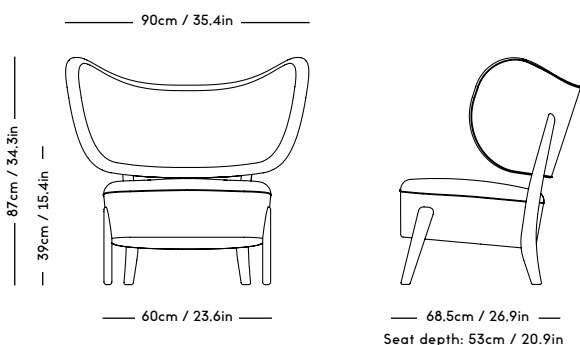

TMBO Lounge Chair

Magnus Læssøe Stephensen, 1935

PRICE GROUP	PRODUCT / VARIANT	LEGS	LEADTIME	PRICE EX. VAT (EUR)	PRICE INCL. VAT (NOK/SEK)
1	ROMO / Linara, KVADRAT / Remix	Natural oiled oak, Dark oiled oak	8–10 weeks	2195	31280
2	KVADRAT / Hallingdal	Natural oiled oak, Dark oiled oak	8–10 weeks	2395	34130
3	KVADRAT / Vidar	Natural oiled oak, Dark oiled oak	8–10 weeks	2595	36980
4	DAW / Mcnutt, KVADRAT / Colline	Natural oiled oak, Dark oiled oak	8–10 weeks	2695	38410
5	BUTE / Storr, DAW / Grand Mohair, DEDAR / Tigerbeat, Karakorum, KVADRAT / Sisu	Natural oiled oak, Dark oiled oak	8–10 weeks	2875	41255
6	JENNIFFER SHORTO / Seafoam	Natural oiled oak, Dark oiled oak	8–10 weeks	3195	45530
7	DEDAR / Artemidor	Natural oiled oak, Dark oiled oak	8–10 weeks	3595	51225
8	PIERRE FREY / Opio, Alexander	Natural oiled oak, Dark oiled oak	8–10 weeks	3795	54075
Sheepskin	Moonlight, Sahara	Natural oiled oak, Dark oiled oak	8–10 weeks	3375	48380
COM & COL	Customers own material textile / leather	Natural oiled oak, Dark oiled oak	8–10 weeks	2375	34130
Customized legs	Walnut, Black stained oak	Natural oiled or Varnish	8–10 weeks	140	1995

Material: Wood frame and legs, Felt gliders, Foam (HR), Wadding (polyester) and upholstery (fabric / leather / sheepskin).

COM/COL usage (based on fabric width of 140, and solid color / random matching): 4m / 6m2