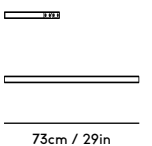

MOD SHELF OAK