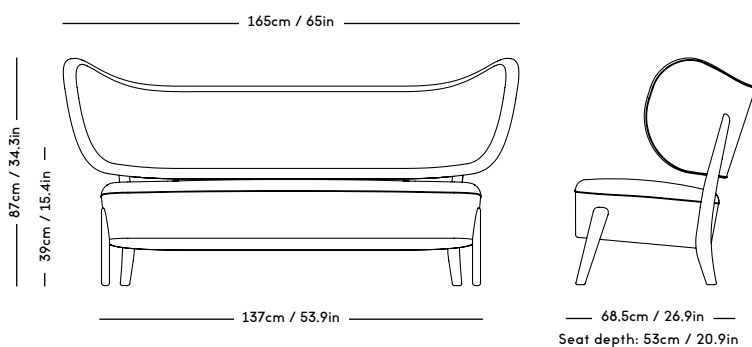

TMBO Sofa - Standard textiles

Magnus Læssøe Stephensen, 1935

ITEM CODE	PRODUCT / VARIANT	LEGS	LEADTIME	PRICE EX. VAT (EUR)	PRICE INCL. VAT (NOK/SEK)
STTMBOS-V24	KVADRAT / Vidar 333	OAK	8-10 weeks	3495	49810
STTMBOS-T24	NOBILIS / Taiga Taupe - 10946-10	Smoked OAK	8-10 weeks	3850	76880
STTMBOS-SS24	SKANDILOCK / Sheepskin Sahara	OAK	8-10 weeks	4895	69755
STTMBOS-SM24	SKANDILOCK / Sheepskin Moonlight	OAK	8-10 weeks	4895	69755

Material: Wood frame and legs, Felt gliders, Foam (HR), Wadding (polyester) and upholstery (fabric/sheepskin).

COM/COL usage (based on fabric width of 140, and solid color/random matching): 7m/NOT DUABLE