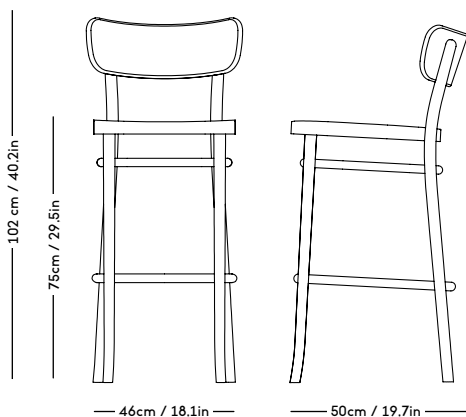

MZO Bar Stool

Magnus Læssøe Stephensen, 1931

ITEM CODE	PRODUCT / VARIANT	MATERIAL	LEADTIME	PRICE EX. VAT (EUR)	PRICE INCL. VAT (NOK/SEK)
10101BAR	MZO Bar Stool Black Stained	Beech / stain	In stock	425	6050
10124BAR	MZO Bar Stool w. Upholstery: KVADRAT / Remix	Beech / stain / textile	In stock	475	6775