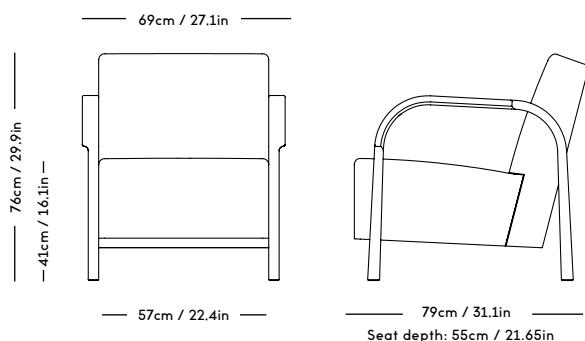

ARCH Upholstered Lounge Chair

Mazo x Magnus Læssøe Stephensen, 2020

PRICE GROUP	PRODUCT / VARIANT	LEGS	LEADTIME	PRICE EX. VAT (EUR)	PRICE INCL. VAT (NOK/SEK)
1	ROMO / Linara, KVADRAT / Remix	Natural oiled oak, Dark oiled oak, Black stained oak	8–10 weeks	1795	25575
2	KVADRAT / Hallingdal	Natural oiled oak, Dark oiled oak, Black stained oak	8–10 weeks	1995	28450
3	KVADRAT / Vidar	Natural oiled oak, Dark oiled oak, Black stained oak	8–10 weeks	2145	30570
4	DAW / Mcnutt, KVADRAT / Colline	Natural oiled oak, Dark oiled oak, Black stained oak	8–10 weeks	2395	34130
5	BUTE / Storr, DAW / Grand Mohair, DEDAR / Tigerbeat, Karakorum, KVADRAT / Sisu	Natural oiled oak, Dark oiled oak, Black stained oak	8–10 weeks	2595	36980
6	JENNIFFER SHORTO / Seafoam	Natural oiled oak, Dark oiled oak, Black stained oak	8–10 weeks	2795	39830
7	DEDAR / Artemidor	Natural oiled oak, Dark oiled oak, Black stained oak	8–10 weeks	3245	46250
8	PIERRE FREY / Opio, Alexander	Natural oiled oak, Dark oiled oak, Black stained oak	8–10 weeks	3775	53795
Sheepskin	Moonlight, Sahara	Natural oiled oak, Dark oiled oak, Black stained oak	8–10 Weeks	2795	39830
COM & COL	Customers own material textile / leather	Natural oiled oak, Dark oiled oak, Black stained oak	8–10 Weeks	1995	28540

Material: Wood frame and legs, Felt gliders, Foam (HR), Wadding (polyester) and upholstery (fabric / leather / sheepskin).

COM/COL usage (based on fabric width of 140, and solid color/random matching): 3,5m / 6m2 (2 separate hides)