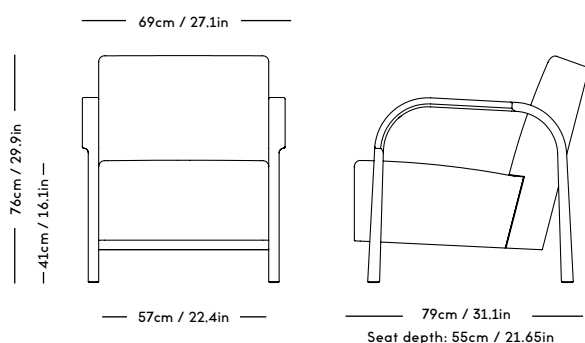

ARCH Upholstered Lounge Chair - Standard textiles

Mazo x Magnus Læssøe Stephensen, 2020

ITEM CODE	PRODUCT / VARIANT	LEGS	LEADTIME	PRICE EX. VAT (EUR)	PRICE INCL. VAT (NOK/SEK)
STARCL-VO24	KVADRAT / Vidar 1062	OAK	8-10 weeks	2145	30570
STARCL-VB24	KVADRAT / Vidar 1062	Black OAK	8-10 weeks	2145	30570
STARCL-VDO24	KVADRAT / Vidar 786 (seat), Vidar 333 (back)	OAK	8-10 weeks	2145	30570
STARCL-VDB24	KVADRAT / Vidar 786 (seat), Vidar 333 (back)	Black OAK	8-10 weeks	2145	30570
STARCL-MO24	DAW / McNutt White	OAK	8-10 weeks	2395	34130
STARCL-MB2	DAW / McNutt White	Black OAK	8-10 weeks	2395	34130
STARCL-TSO24	NOBILIS / Taiga Taupe - 10946-10	Smoked OAK	8-10 weeks	2595	2595

Material: Wood frame and legs, Felt gliders, Foam (HR), Wadding (polyester) and upholstery (fabric / leather / sheepskin).

COM/COL usage (based on fabric width of 140, and solid color/random matching): 3,5m / 6m2 (2 separate hides)