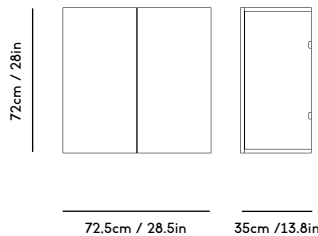

MOD CABINET

ALU SHELF 300