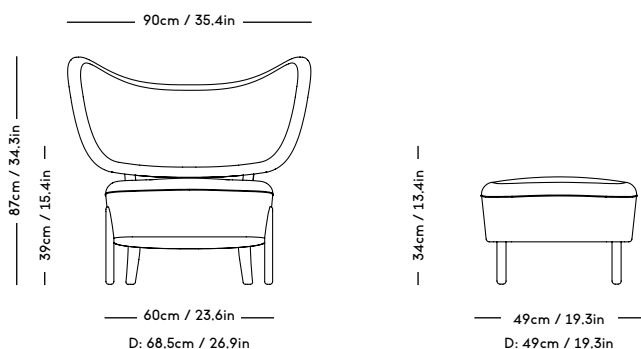

TMBO Lounge Chair & Pouff - Standard textiles

Magnus Læssøe Stephensen, 1935

ITEM CODE	PRODUCT / VARIANT	LEGS	LEADTIME	PRICE EX. VAT (EUR)	PRICE INCL. VAT (NOK/SEK)
STTMBOB-V24	KVADRAT / Vidar 333	Smoked OAK	8-10 weeks	3495	49810
STTMBOB-T24	NOBILIS / Taiga Taupe - 10946-10	Smoked OAK	8-10 weeks	3795	54080
STTMBOB-SS24	SKANDILOCK / Sheepskin Sahara	OAK	8-10 weeks	4295	61210
STTMBOB-SM24	SKANDILOCK / Sheepskin Moonlight	OAK	8-10 weeks	4295	4295