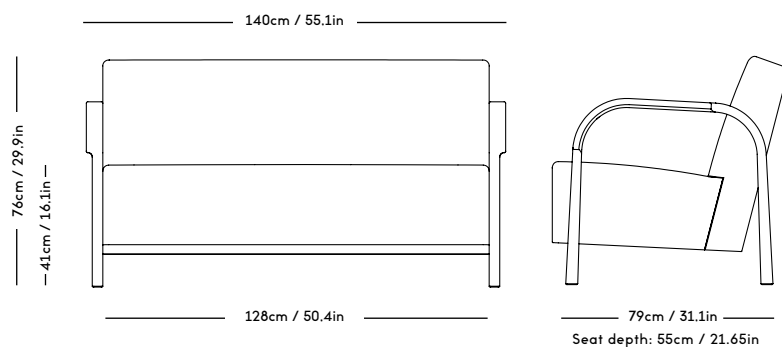

ARCH Upholstered Sofa 2 Seater - Standard textiles

Mazo x Magnus Læssøe Stephensen, 2020

ITEM CODE	PRODUCT / VARIANT	LEGS	LEADTIME	PRICE EX. VAT (EUR)	PRICE INCL. VAT (NOK/SEK)
STARC2-VB24	KVADRAT / Vidar 333	Black OAK	8-10 weeks	3350	47740
STARC2-MO24	DAW / McNutt White	OAK	8-10 weeks	3550	50590
STARC2-MB24	DAW / McNutt White	Black OAK	8-10 weeks	3550	50590
STARC2-TSO24	NOBILIS / Taiga Taupe - 10946-10	Smoked OAK	8-10 weeks	3900	76880

Material: Wood frame and legs, Felt gliders, Foam (HR), Wadding (polyester) and upholstery (fabric / sheepskin).

COM/COL usage (based on fabric width of 140, and solid color / random matching): 6m / NOT DUABLE