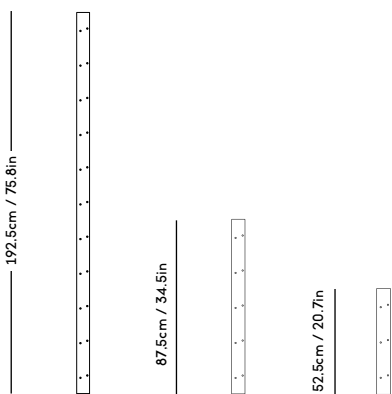

MOD Shelving System

Magnus Sangild, 2023

ITEM CODE	PRODUCT / VARIANT	MATERIAL	LEADTIME	PRICE EX. VAT (EUR)	PRICE INCL. VAT (NOK/SEK)
70110	MOD Rail 1925	Solid oak wood	In stock	240	3430
70120	MOD Rail 875	Solid oak wood	In stock	165	2360
70130	MOD Rail 525	Solid oak wood	In stock	150	2145
70200	MOD Shelf Alu W730 x D300	Aluminium	In stock	235	3355
70210	MOD Shelf Alu W730 x D200	Aluminium	In stock	220	3145
70220	MOD Magazine Shelf Alu W730 x D300	Aluminium	In stock	330	4595
70230	MOD DESK Alu W730 x D600	Aluminium	In stock	540	7670
70300	MOD Shelf OAK W730 x D300	Oak veneered plywood	In stock	235	3355
70400	MOD Cabinet	Oak veneered plywood	In stock	1075	15350

MOD RAIL 1925, 875, 525