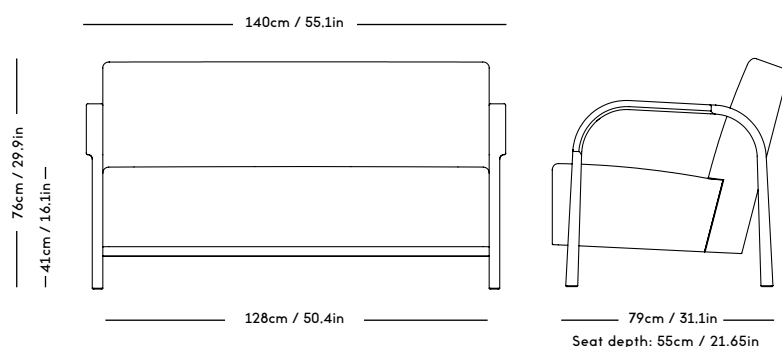

ARCH Upholstered Sofa 2 Seater

Mazo x Magnus Læssøe Stephensen, 2020

PRICE GROUP	PRODUCT / VARIANT	LEGS	LEADTIME	PRICE EX. VAT (EUR)	PRICE INCL. VAT (NOK/SEK)
1	ROMO / Linara, KVADRAT / Remix	Natural oiled oak, Dark oiled oak, Black stained oak	8–10 weeks	2550	36340
2	KVADRAT / Hallingdal	Natural oiled oak, Dark oiled oak, Black stained oak	8–10 weeks	2900	41325
3	KVADRAT / Vidar	Natural oiled oak, Dark oiled oak, Black stained oak	8–10 weeks	3350	47740
4	DAW / Mcnutt, KVADRAT / Colline	Natural oiled oak, Dark oiled oak, Black stained oak	8–10 weeks	3550	50590
5	BUTE / Storr, DAW / Grand Mohair, DEDAR / Tigerbeat, Karakorum, KVADRAT / Sisu	Natural oiled oak, Dark oiled oak, Black stained oak	8–10 weeks	3900	55575
6	JENNIFFER SHORTO / Seafoam	Natural oiled oak, Dark oiled oak, Black stained oak	8–10 weeks	4200	59850
7	DEDAR / Artemidor	Natural oiled oak, Dark oiled oak, Black stained oak	8–10 weeks	4895	69755
8	PIERRE FREY / Opio, Alexander	Natural oiled oak, Dark oiled oak, Black stained oak	8–10 weeks	5395	76880
Sheepskin	Moonlight, Sahara	Natural oiled oak, Dark oiled oak, Black stained oak	8–10 weeks	5395	76880
COM & COL	Customers own material textile / leather	Natural oiled oak, Dark oiled oak, Black stained oak	8–10 weeks	2900	41325

Material: Wood frame and legs, Felt gliders, Foam (HR), Wadding (polyester) and upholstery (fabric / sheepskin).

COM/COL usage (based on fabric width of 140, and solid color / random matching): 6m / NOT DUABLE