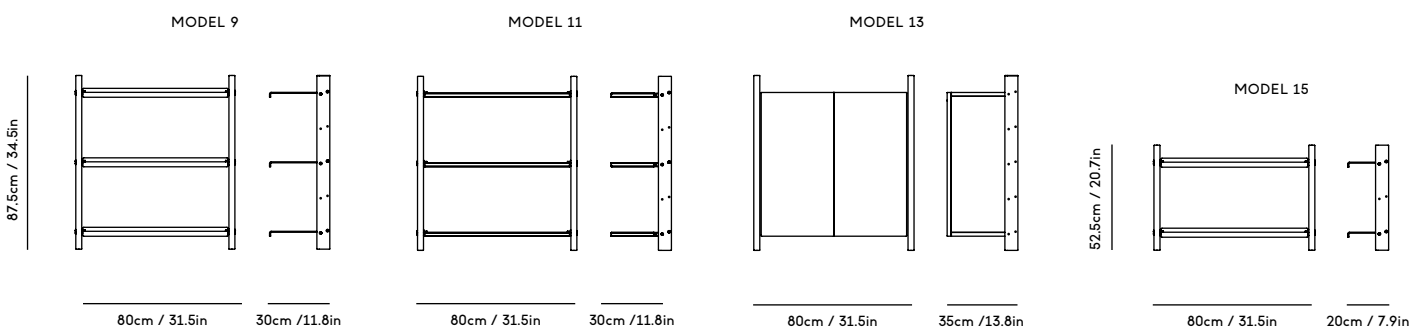

MOD Shelving System

Magnus Sangild, 2023

ITEM CODE	PRODUCT / VARIANT	MATERIAL	LEADTIME	PRICE EX. VAT (EUR)	PRICE INCL. VAT (NOK/SEK)
MOD9	MOD Model 9, 2 x 875 Rail + 3 x Alu shelves	Solid oak wood, aluminum and stainless steel	In stock	920	13135
MOD10	MOD Model 10, 1 x 875 Rail + 3 x Alu shelves	Solid oak wood, aluminum and stainless steel	In stock	810	11565
MOD11	MOD Model 11, 2 x 875 Rail + 3 x OAK shelves	Solid oak wood, oak veneered plywood and stainless steel	In stock	920	13135
MOD12	MOD Model 12, 1 x 875 Rail + 3 x OAK shelves	Solid oak wood, oak veneered plywood and stainless steel	In stock	810	11565
MOD13	MOD Model 13, 2 x 875 Rail + Cabinet	Solid oak wood, oak veneered plywood and stainless steel	In stock	1395	19915
MOD14	MOD Model 14, 1 x 875 Rail + Cabinet	Solid oak wood, oak veneered plywood and stainless steel	In stock	1185	16920
MOD15	MOD Model 15, 2 x 525 Rail + 2 x Alu shelves	Solid oak wood, aluminum and stainless steel	In stock	650	9280
MOD16	MOD Model 16, 1 x 525 Rail + 2 x Alu shelves	Solid oak wood, aluminum and stainless steel	In stock	540	7710