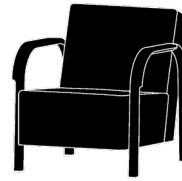

WNG Chair P. 5

DESIGN Magnus Læssøe Stephensen
YEAR 1937
PRICE from 925 EUR ex. VAT

TMBO Lounge Chair P. 6

DESIGN Magnus Læssøe Stephensen
YEAR 1935
PRICE from 2195 EUR ex. VAT

TMBO Pouff P. 7

DESIGN Mazo x Magnus Læssøe Stephensen
YEAR 2020
PRICE from 800 EUR ex. VAT

TMBO Lounge Chair & Pouff P. 8

DESIGN Magnus Læssøe Stephensen
YEAR 1935
PRICE from 2895 EUR ex. VAT

TMBO Sofa P. 9

DESIGN Magnus Læssøe Stephensen
YEAR 1935
PRICE from 2995 EUR ex. VAT

ARCH Lounge Chair P. 10

DESIGN Magnus Læssøe Stephensen
YEAR 1932
PRICE from 1650 EUR ex. VAT

ARCH Upholstered Chair P. 11

DESIGN Mazo x Magnus Læssøe Stephensen
YEAR 2020
PRICE from 1795 EUR ex. VAT

ARCH Upholstered 2 Seater P. 12