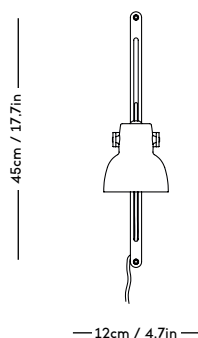

16PLUS Collection

Snorre Læssøe Stephensen, 1979

ITEM CODE	PRODUCT / VARIANT	MATERIAL	LEADTIME	COLLI	PRICE EX. VAT (EUR)	PRICE INCL. VAT (NOK/SEK)
40140	Pendant lamp	Bonechina	In stock	4	115	1640
40130	Pendant lamp w. hanger	OAK/ Bonechina	In stock	4	150	2140
40120	Wall lamp	OAK/ Bonechina	In stock	4	180	2565
40110	Wall lamp adjustable	OAK/ Bonechina	In stock	4	235	3350
40100	Table lamp	OAK/ Bonechina	In stock	4	285	4065
40200	Bulb, dimmable	OAK/ Bonechina	In stock	10	12	175