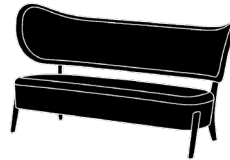

WNG Chair P. 5

DESIGN Magnus Læssøe Stephensen
YEAR 1937
PRICE from 925 EUR ex. VAT

TMBO Lounge Chair P. 6

DESIGN Magnus Læssøe Stephensen
YEAR 1935
PRICE from 2195 EUR ex. VAT

TMBO Pouff P. 7

DESIGN Mazo x Magnus Læssøe Stephensen
YEAR 2020
PRICE from 800 EUR ex. VAT

TMBO Lounge Chair & Pouff P. 8

DESIGN Magnus Læssøe Stephensen
YEAR 1935
PRICE from 2895 EUR ex. VAT

TMBO Sofa P. 9

DESIGN Magnus Læssøe Stephensen
YEAR 1935
PRICE from 2995 EUR ex. VAT

ARCH Lounge Chair P. 10