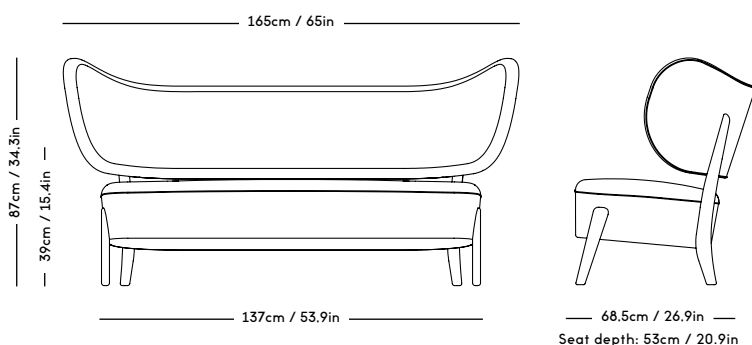

TMBO Sofa

Magnus Læssøe Stephensen, 1935

PRICE GROUP	PRODUCT / VARIANT	LEGS	LEADTIME	PRICE EX. VAT (EUR)	PRICE INCL. VAT (NOK/SEK)
1	ROMO / Linara, KVADRAT / Remix	Natural oiled oak, Dark oiled oak	8–10 weeks	2995	42680
2	KVADRAT / Hallingdal	Natural oiled oak, Dark oiled oak	8–10 weeks	3295	46955
3	KVADRAT / Vidar	Natural oiled oak, Dark oiled oak	8–10 weeks	3495	49810
4	DAW / Mcnutt, KVADRAT / Colline	Natural oiled oak, Dark oiled oak	8–10 weeks	3795	54080
5	BUTE / Storr, DAW / Grand Mohair, DEDAR / Tigerbeat, Karakorum, KVADRAT / Sisu	Natural oiled oak, Dark oiled oak	8–10 weeks	4095	58355
6	JENNIFFER SHORTO / Seafoam	Natural oiled oak, Dark oiled oak	8–10 weeks	4695	66910
7	DEDAR / Artemidor	Natural oiled oak, Dark oiled oak	8–10 weeks	4995	71180
8	PIERRE FREY / Opio, Alexander	Natural oiled oak, Dark oiled oak	8–10 weeks	5395	76880
Sheepskin	Moonlight, Sahara	Natural oiled oak, Dark oiled oak	8–10 weeks	4895	69755
COM & COL	Customers own material textile / leather	Natural oiled oak, Dark oiled oak	8–10 weeks	3295	46955
Customized legs	Walnut, Black stained oak	Natural oiled or Varnish	8–10 weeks	140	1995

Material: Wood frame and legs, Felt gliders, Foam (HR), Wadding (polyester) and upholstery (fabric/sheepskin).

COM/COL usage (based on fabric width of 140, and solid color/random matching): 7m/NOT DUABLE