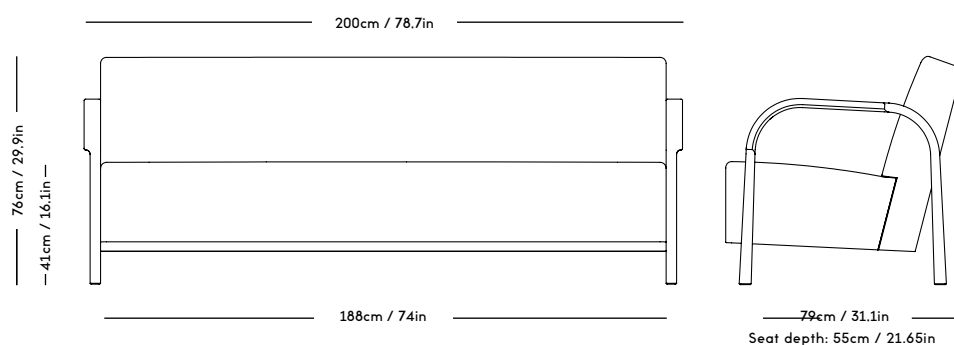

ARCH Upholstered Sofa 3 Seater

Mazo x Magnus Læssøe Stephensen, 2020

PRICE GROUP	PRODUCT / VARIANT	LEGS	LEADTIME	PRICE EX. VAT (EUR)	PRICE INCL. VAT (NOK/SEK)
1	ROMO / Linara, KVADRAT / Remix	Natural oiled oak, Dark oiled oak, Black stained oak	8–10 weeks	3045	43395
2	KVADRAT / Hallingdal	Natural oiled oak, Dark oiled oak, Black stained oak	8–10 weeks	3445	49095
3	KVADRAT / Vidar	Natural oiled oak, Dark oiled oak, Black stained oak	8–10 weeks	3795	54080
4	DAW / Mcnutt, KVADRAT / Colline	Natural oiled oak, Dark oiled oak, Black stained oak	8–10 weeks	4195	59780
5	BUTE / Storr, DAW / Grand Mohair, DEDAR / Tigerbeat, Karakorum, KVADRAT / Sisu	Natural oiled oak, Dark oiled oak, Black stained oak	8–10 weeks	4645	66195
6	JENNIFFER SHORTO / Seafoam	Natural oiled oak, Dark oiled oak, Black stained oak	8–10 weeks	4895	69755
7	DEDAR / Artemidor	Natural oiled oak, Dark oiled oak, Black stained oak	8–10 weeks	6045	86145
8	PIERRE FREY / Opio, Alexander	Natural oiled oak, Dark oiled oak, Black stained oak	8–10 weeks	6895	98255
Sheepskin	Moonlight, Sahara	Natural oiled oak, Dark oiled oak, Black stained oak	8–10 weeks	6495	92555
COM & COL	Customers own material textile / leather	Natural oiled oak, Dark oiled oak, Black stained oak	8–10 weeks	3445	49095

Material: Wood frame and legs, Felt gliders, Foam (HR), Wadding (polyester) and upholstery (fabric / sheepskin).

COM/COL usage (based on fabric width of 140, and solid color / random matching): 8m / NOT DUABLE