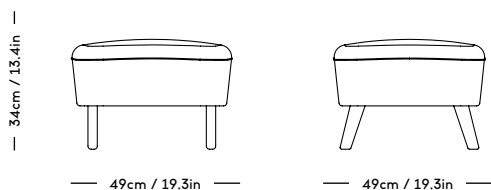

TMBO Pouff

Mazo x Magnus Læssøe Stephensen, 2020

PRICE GROUP	PRODUCT / VARIANT	LEGS	LEADTIME	PRICE EX. VAT (EUR)	PRICE INCL. VAT (NOK/SEK)
1	ROMO / Linara, KVADRAT / Remix	Natural oiled oak, Dark oiled oak	8–10 weeks	800	11400
2	KVADRAT / Hallingdal	Natural oiled oak, Dark oiled oak	8–10 weeks	890	12685
3	KVADRAT / Vidar	Natural oiled oak, Dark oiled oak	8–10 weeks	920	13115
4	DAW / Mcnutt, KVADRAT / Colline	Natural oiled oak, Dark oiled oak	8–10 weeks	995	14180
5	BUTE / Storr, DAW / Grand Mohair, DEDAR / Tigerbeat, Karakorum, KVADRAT / Sisu	Natural oiled oak, Dark oiled oak	8–10 weeks	1050	14965
6	JENNIFFER SHORTO / Seafoam	Natural oiled oak, Dark oiled oak	8–10 weeks	1095	15610
7	DEDAR / Artemidor	Natural oiled oak, Dark oiled oak	8–10 weeks	1295	18455
8	PIERRE FREY / Opio, Alexander	Natural oiled oak, Dark oiled oak	8–10 weeks	1495	21310
Sheepskin	Moonlight, Sahara	Natural oiled oak, Dark oiled oak	8–10 weeks	1095	15610
COM & COL	Customers own material textile / leather	Natural oiled oak, Dark oiled oak	8–10 weeks	890	12685
Customized legs	Walnut, Black stained oak	Natural Oiled or Varnish	8–10 weeks	140	1995

Material: Wood frame and legs, Felt gliders, Foam (HR), Wadding (polyester) and upholstery (fabric / leather / sheepskin).

COM/COL usage (based on fabric width of 140, and solid color / random matching): 2m / 3m2