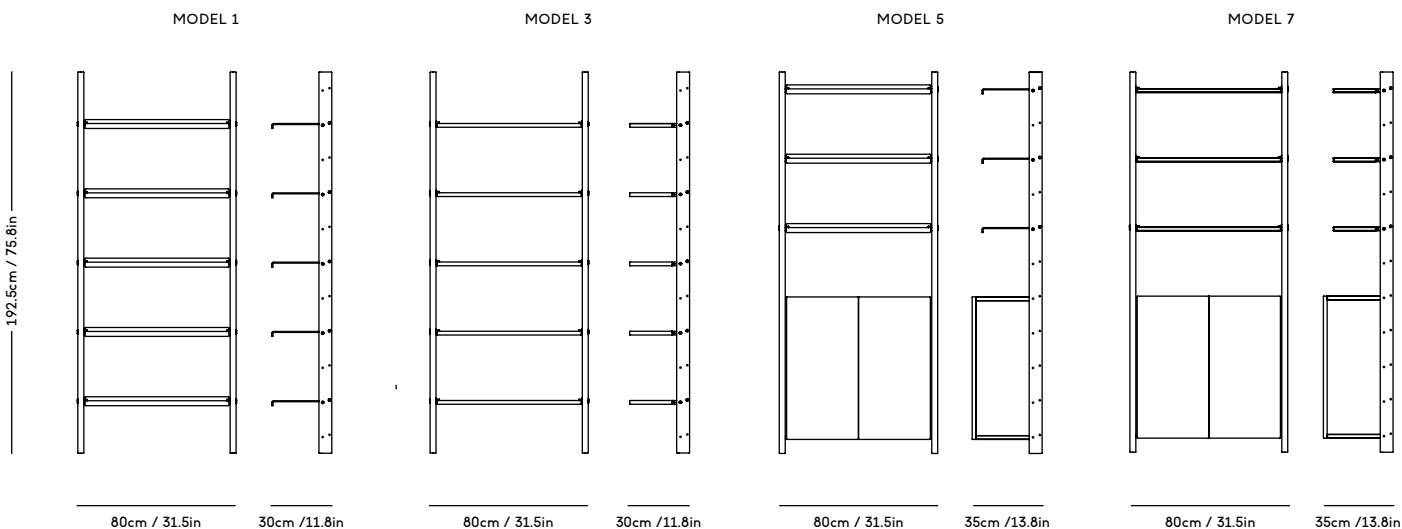

MOD Shelving System

Magnus Sangild, 2023

ITEM CODE	PRODUCT / VARIANT	MATERIAL	LEADTIME	PRICE EX. VAT (EUR)	PRICE INCL. VAT (NOK/SEK)
MOD1	MOD Model 1, 2 x 1925 Rail + 5 x Alu shelves	Solid oak wood, aluminum and stainless steel	In stock	1505	21485
MOD2	MOD Model 2, 1 x 1925 Rail + 5 x Alu shelves	Solid oak wood, aluminum and stainless steel	In stock	1290	18415
MOD3	MOD Model 3, 2 x 1925 Rail + 5 x OAK shelves	Solid oak wood, oak veneered plywood and stainless steel	In stock	1505	21485
MOD4	MOD Model 4, 1 x 1925 Rail + 5 x OAK shelves	Solid oak wood, oak veneered plywood and stainless steel	In stock	1290	18415
MOD5	MOD Model 5, 2 x 1925 Rail + 3 x Alu shelves + Cabinet	Solid oak wood, oak veneered plywood, aluminium and stainless steel	In stock	2150	30695
MOD6	MOD Model 6, 1 x 1925 Rail + 3 x Alu shelves + Cabinet	Solid oak wood, oak veneered plywood, aluminium and stainless steel	In stock	1935	27625
MOD7	MOD Model 7, 2 x 1925 Rail + 3 x OAK shelves + Cabinet	Solid oak wood, oak veneered plywood and stainless steel	In stock	2150	30695
MOD8	MOD Model 8, 1 x 1925 Rail + 3 x OAK shelves + Cabinet	Solid oak wood, oak veneered plywood and stainless steel	In stock	1935	27625