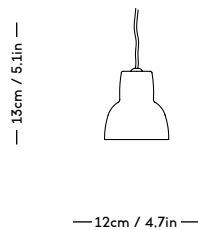

16PLUS Collection

Snorre Læssøe Stephensen, 1979

ITEM CODE	PRODUCT / VARIANT	MATERIAL	LEADTIME	COLLI	PRICE EX. VAT (EUR)	PRICE INCL. VAT (NOK/SEK)
40140	Pendant lamp	Bonechina	In stock	4	115	1640
40130	Pendant lamp w. hanger	OAK/ Bonechina	In stock	4	150	2140
40120	Wall lamp	OAK/ Bonechina	In stock	4	180	2565
40110	Wall lamp adjustable	OAK/ Bonechina	In stock	4	235	3350
40100	Table lamp	OAK/ Bonechina	In stock	4	285	4065
40200	Bulb, dimmable	OAK/ Bonechina	In stock	10	12	175