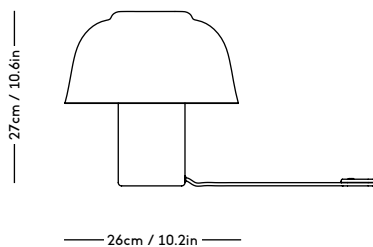

YUKI Lamp

Signe Hytte, 2021

ITEM CODE	PRODUCT / VARIANT	MATERIAL	LEADTIME	PRICE EX. VAT (EUR)	PRICE INCL. VAT (NOK/SEK)
40170	Table lamp White	Mouth blown glass	In stock	215	3065
40171	Table lamp Light blue	Mouth blown glass	In stock	215	3065
40172	Table lamp Olive	Mouth blown glass	In stock	215	3065