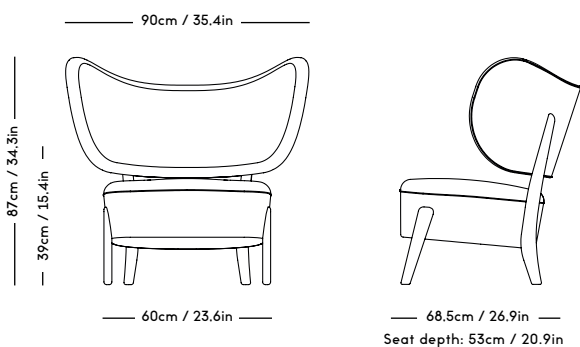

TMBO Lounge Chair

Magnus Læssøe Stephensen, 1935

PRICE GROUP	PRODUCT / VARIANT	LEGS	LEADTIME	PRICE EX. VAT (EUR)	PRICE INCL. VAT (NOK/SEK)
1	ROMO / Linara, KVADRAT / Remix	Natural oiled oak, Dark oiled oak	8–10 weeks	2195	31280
2	KVADRAT / Hallingdal	Natural oiled oak, Dark oiled oak	8–10 weeks	2395	34130
3	KVADRAT / Vidar	Natural oiled oak, Dark oiled oak	8–10 weeks	2595	36980
4	DAW / Mcnutt, KVADRAT / Colline	Natural oiled oak, Dark oiled oak	8–10 weeks	2695	38410
5	BUTE / Storr, DAW / Grand Mohair, DEDAR / Tigerbeat, Karakorum, KVADRAT / Sisu	Natural oiled oak, Dark oiled oak	8–10 weeks	2875	41255
6	JENNIFFER SHORTO / Seafoam	Natural oiled oak, Dark oiled oak	8–10 weeks	3195	45530
7	DEDAR / Artemidor	Natural oiled oak, Dark oiled oak	8–10 weeks	3595	51225
8	PIERRE FREY / Opio, Alexander	Natural oiled oak, Dark oiled oak	8–10 weeks	3795	54075
Sheepskin	Moonlight, Sahara	Natural oiled oak, Dark oiled oak	8–10 weeks	3375	48380
COM & COL	Customers own material textile / leather	Natural oiled oak, Dark oiled oak	8–10 weeks	2375	34130
Customized legs	Walnut, Black stained oak	Natural oiled or Varnish	8–10 weeks	140	1995

Material: Wood frame and legs, Felt gliders, Foam (HR), Wadding (polyester) and upholstery (fabric / leather / sheepskin).

COM/COL usage (based on fabric width of 140, and solid color / random matching): 4m / 6m2