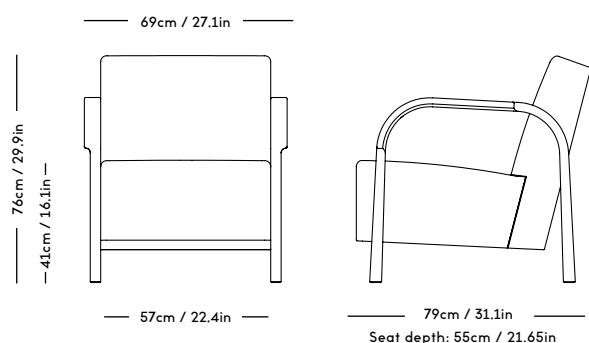

ARCH Upholstered Lounge Chair

Mazo x Magnus Læssøe Stephensen, 2020

PRICE GROUP	PRODUCT / VARIANT	LEGS	LEADTIME	PRICE EX. VAT (EUR)	PRICE INCL. VAT (NOK/SEK)
1	ROMO / Linara, KVADRAT / Remix	Natural oiled oak, Dark oiled oak, Black stained oak	8–10 weeks	1795	25575
2	KVADRAT / Hallingdal	Natural oiled oak, Dark oiled oak, Black stained oak	8–10 weeks	1995	28450
3	KVADRAT / Vidar	Natural oiled oak, Dark oiled oak, Black stained oak	8–10 weeks	2145	30570
4	DAW / Mcnutt, KVADRAT / Colline	Natural oiled oak, Dark oiled oak, Black stained oak	8–10 weeks	2395	34130
5	BUTE / Storr, DAW / Grand Mohair, DEDAR / Tigerbeat, Karakorum, KVADRAT / Sisu	Natural oiled oak, Dark oiled oak, Black stained oak	8–10 weeks	2595	36980
6	JENNIFFER SHORTO / Seafoam	Natural oiled oak, Dark oiled oak, Black stained oak	8–10 weeks	2795	39830
7	DEDAR / Artemidor	Natural oiled oak, Dark oiled oak, Black stained oak	8–10 weeks	3245	46250
8	PIERRE FREY / Opio, Alexander	Natural oiled oak, Dark oiled oak, Black stained oak	8–10 weeks	3775	53795
Sheepskin	Moonlight, Sahara	Natural oiled oak, Dark oiled oak, Black stained oak	8–10 Weeks	2795	39830
COM & COL	Customers own material textile / leather	Natural oiled oak, Dark oiled oak, Black stained oak	8–10 Weeks	1995	28540

Material: Wood frame and legs, Felt gliders, Foam (HR), Wadding (polyester) and upholstery (fabric / leather / sheepskin).

COM/COL usage (based on fabric width of 140, and solid color/random matching): 3,5m / 6m2 (2 separate hides)