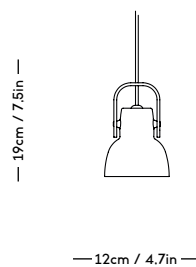

16PLUS Collection

Snorre Læssøe Stephensen, 1979

ITEM CODE	PRODUCT / VARIANT	MATERIAL	LEADTIME	COLLI	PRICE EX. VAT (EUR)	PRICE INCL. VAT (NOK/SEK)
40140	Pendant lamp	Bonechina	In stock	4	115	1640
40130	Pendant lamp w. hanger	OAK/ Bonechina	In stock	4	150	2140
40120	Wall lamp	OAK/ Bonechina	In stock	4	180	2565
40110	Wall lamp adjustable	OAK/ Bonechina	In stock	4	235	3350
40100	Table lamp	OAK/ Bonechina	In stock	4	285	4065
40200	Bulb, dimmable	OAK/ Bonechina	In stock	10	12	175