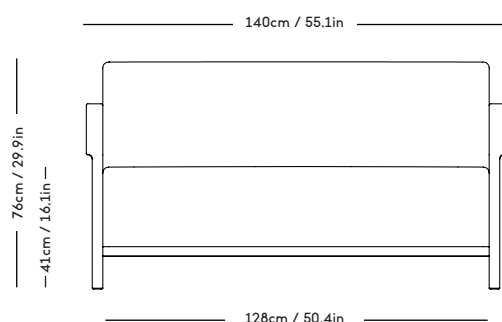

ARCH Sofa 2 Seater

Mazo x Magnus Læssøe Stephensen, 2020

PRICE GROUP	PRODUCT / VARIANT	LEGS	LEADTIME	PRICE EX. VAT (USD)
1	ROMO / Linara, KVADRAT / Remix	Natural Oiled Oak, Dark Oiled Oak, Black Stained Oak	8–10 Weeks	2395
2	KVADRAT / Hallingdal & Fiord	Natural Oiled Oak, Dark Oiled Oak, Black Stained Oak	8–10 Weeks	2695
3	KVADRAT / Vidar	Natural Oiled Oak, Dark Oiled Oak, Black Stained Oak	8–10 Weeks	2895
4	DAW / Mohair & Mcnutt	Natural Oiled Oak, Dark Oiled Oak, Black Stained Oak	8–10 Weeks	3495
5	BUTE / Storr, DEDAR / Linear	Natural Oiled Oak, Dark Oiled Oak, Black Stained Oak	8–10 Weeks	3795
6	JENNIFER SHORTO / Kongaline & Seafoam, DEDAR / Artemidor	Natural Oiled Oak, Dark Oiled Oak, Black Stained Oak	8–10 Weeks	4495
Sheepskin	Moonlight, Sahara	Natural Oiled Oak, Dark Oiled Oak, Black Stained Oak	8–10 Weeks	4495
COM & COL	Customers own material textile / leather	Natural Oiled Oak, Dark Oiled Oak, Black Stained Oak	8–10 Weeks	2695

Material: Wood frame and legs, Felt gliders, Foam (HR),
Wadding (polyester) and upholstery (fabric/sheepskin).

COM/COL usage (based on fabric width of 140, and solid
color/random matching): 6m / NOT DUABLE