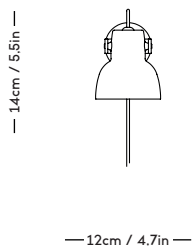

16PLUS Collection

Snorre Læssøe Stephensen, 1979

ITEM CODE	PRODUCT / VARIANT	MATERIAL	LEADTIME	COLLI	PRICE EX. VAT (USD)
40140	Pendant lamp	Bonechina	In stock	4	155
40130	Pendant lamp w. hanger	OAK/ Bonechina	In stock	4	195
40120	Wall lamp	OAK/ Bonechina	In stock	4	245
40110	Wall lamp adjustable	OAK/ Bonechina	In stock	4	305
40100	Table lamp	OAK/ Bonechina	In stock	4	385
40200	Bulb, dimmable	OAK/ Bonechina	In stock	10	15