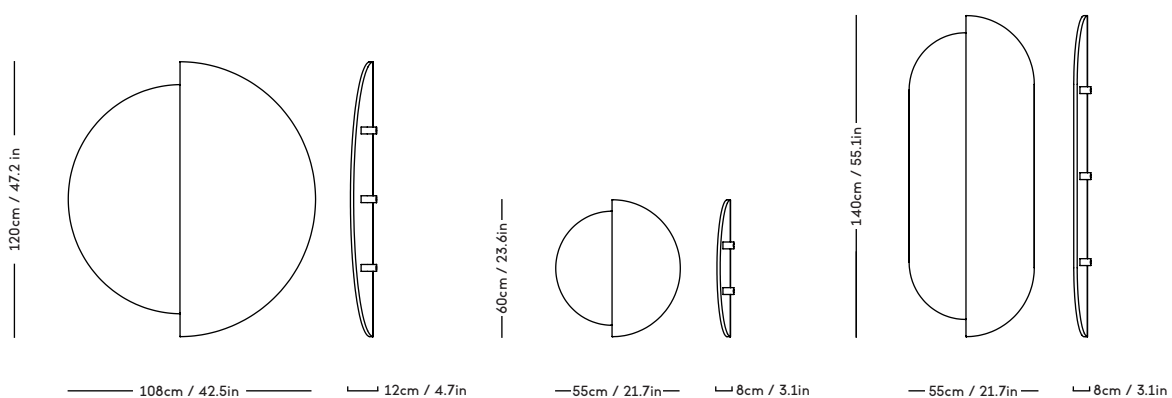

RAE Mirror

Jessica Vedel, 2017

ITEM CODE	PRODUCT / VARIANT	MATERIAL	LEADTIME	PRICE EX. VAT (USD)
50110	RAE mirror Ø120 (Ivory)	Painted MDF and mirror glass	In stock	1525
50120	RAE mirror Ø50 (White)	Painted MDF and mirror glass	In stock	375
50121	RAE mirror Ø50 (Dark red)	Painted MDF and mirror glass	In stock	375
50130	RAE mirror Full body (White)	Painted MDF and mirror glass	In stock	745