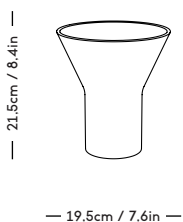

KYO Collection

Snorre Læssøe Stephensen, 1962

ITEM CODE	PRODUCT / VARIANT	MATERIAL	LEADTIME	COLLI	PRICE EX. VAT (USD)
30110	KYO Vase Star medium White	Glazed porcelain	In stock	4	45
30120	KYO Vase Star large White	Glazed porcelain	In stock	4	60
30111	KYO Vase Star medium Blue	Glazed porcelain	In stock	4	45
30121	KYO Vase Star large Blue	Glazed porcelain	In stock	4	60
30140	KYO Vase Medium / white	Glazed porcelain	In stock	4	125
30141	KYO Vase Medium / blue	Glazed porcelain	In stock	4	125
30150	KYO Vase Large / white	Glazed porcelain	In stock	4	155
30151	KYO Vase Large / blue	Glazed porcelain	In stock	4	155