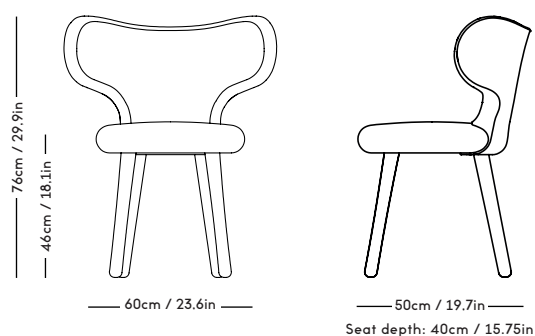

WNG Chair

Magnus Læssøe Stephensen, 1937

PRICE GROUP	PRODUCT / VARIANT	LEGS	LEADTIME	PRICE EX. VAT (USD)
2	KVADRAT / Hallingdal	Natural oiled oak	8–10 Weeks	795
3	KVADRAT / Vidar	Natural oiled oak	8–10 Weeks	845
4	DAW / Mcnutt	Natural oiled oak	8–10 Weeks	995
5	BUTE / Storr	Natural oiled oak	8–10 Weeks	1145
6	DEDAR / Artemidor	Natural oiled oak	8–10 Weeks	1495
Sheepskin	Moonlight, Sahara	Natural oiled oak	8–10 Weeks	1395
COM & COL	Customers own material textile / leather	Natural oiled oak	8–10 Weeks	795
Customized legs	Walnut, Black stained oak	Natural Oiled or Varnish	8–10 Weeks	195

Material: Wood frame and legs, Felt gliders, Foam (HR),
Wadding (polyester) and upholstery (fabric/leather/sheepskin).

COM/COL usage (based on fabric width of 140,
and solid color/random matching): 2m / 3m²