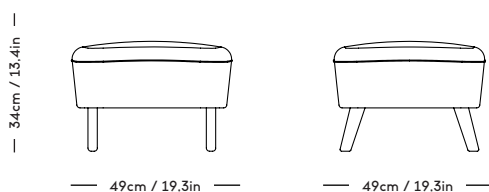

TMBO Pouff

Mazo x Magnus Læssøe Stephensen, 2020

PRICE GROUP	PRODUCT / VARIANT	LEGS	LEADTIME	PRICE EX. VAT (USD)
1	ROMO / Linara, KVADRAT / Remix	Natural Oiled Oak Dark Oiled Oak	8–10 Weeks	1295
2	KVADRAT / Hallingdal & Fiord	Natural Oiled Oak Dark Oiled Oak	8–10 Weeks	1345
3	KVADRAT / Vidar	Natural Oiled Oak Dark Oiled Oak	8–10 Weeks	1395
4	DAW / Mohair & McNutt	Natural Oiled Oak Dark Oiled Oak	8–10 Weeks	1445
5	BUTE / Storr, DEDAR / Linear	Natural Oiled Oak Dark Oiled Oak	8–10 Weeks	1495
6	JENNIFER SHORTO / Kongaline & Seafoam, DEDAR / Artemidor	Natural Oiled Oak Dark Oiled Oak	8–10 Weeks	1545
Sheepskin	Moonlight, Sahara	Natural Oiled Oak Dark Oiled Oak	8–10 Weeks	1545
COM & COL	Customers own material textile / leather	Natural Oiled Oak Dark Oiled Oak	8–10 Weeks	1345
Customized legs	Walnut, Black stained oak	Natural Oiled or Varnish	8–10 Weeks	195

Material: Wood frame and legs, Felt gliders, Foam (HR),
Wadding (polyester) and upholstery (fabric/leather/sheepskin).

COM/COL usage (based on fabric width of 140,
and solid color/random matching): 2m / 3m2