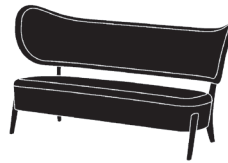

TMBO Lounge Chair P. 5

DESIGN Magnus Læssøe Stephensen
YEAR 1935
PRICE from 2245 USD ex. VAT

TMBO Pouff P. 6

DESIGN Mazo x Magnus Læssøe Stephensen
YEAR 2020
PRICE from 1295 USD ex. VAT

TMBO Lounge Chair & Pouff P. 7

DESIGN Magnus Læssøe Stephensen
YEAR 1935
PRICE from 3245 USD ex. VAT

TMBO Sofa P. 8

DESIGN Magnus Læssøe Stephensen
YEAR 1935
PRICE from 2995 USD ex. VAT

ARCH Lounge Chair P. 9

DESIGN Mazo x Magnus Læssøe Stephensen
YEAR 2020
PRICE from 1795 USD ex. VAT