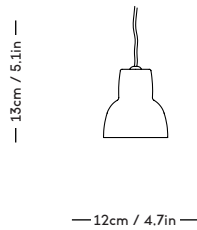

16PLUS Collection

Snorre Læssøe Stephensen, 1979

ITEM CODE	PRODUCT / VARIANT	MATERIAL	LEADTIME	COLLI	PRICE EX. VAT (USD)
40140	Pendant lamp	Bonechina	In stock	4	155
40130	Pendant lamp w. hanger	OAK/ Bonechina	In stock	4	195
40120	Wall lamp	OAK/ Bonechina	In stock	4	245
40110	Wall lamp adjustable	OAK/ Bonechina	In stock	4	305
40100	Table lamp	OAK/ Bonechina	In stock	4	385
40200	Bulb, dimmable	OAK/ Bonechina	In stock	10	15