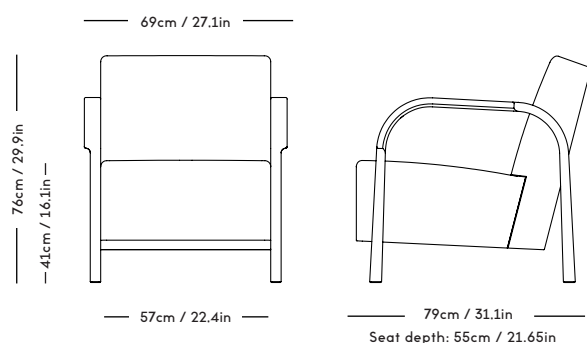

ARCH Lounge Chair

Mazo x Magnus Læssøe Stephensen, 2020

PRICE GROUP	PRODUCT / VARIANT	LEGS	LEADTIME	PRICE EX. VAT (USD)
1	ROMO / Linara, KVADRAT / Remix	Natural Oiled Oak, Dark Oiled Oak, Black Stained Oak	8–10 Weeks	1795
2	KVADRAT / Hallingdal & Fiord	Natural Oiled Oak, Dark Oiled Oak, Black Stained Oak	8–10 Weeks	1995
3	KVADRAT / Vidar	Natural Oiled Oak, Dark Oiled Oak, Black Stained Oak	8–10 Weeks	2200
4	DAW / Mohair & Mcnutt	Natural Oiled Oak, Dark Oiled Oak, Black Stained Oak	8–10 Weeks	2495
5	BUTE / Storr, DEDAR / Linear	Natural Oiled Oak, Dark Oiled Oak, Black Stained Oak	8–10 Weeks	2595
6	JENNIFER SHORTO / Kongaline & Seafoam, DEDAR / Artemidor	Natural Oiled Oak, Dark Oiled Oak, Black Stained Oak	8–10 Weeks	2695
Sheepskin	Moonlight, Sahara	Natural Oiled Oak, Dark Oiled Oak, Black Stained Oak	8–10 Weeks	2795
COM & COL	Customers own material textile / leather	Natural Oiled Oak, Dark Oiled Oak, Black Stained Oak	8–10 Weeks	1995

Material: Wood frame and legs, Felt gliders, Foam (HR),
Wadding (polyester) and upholstery (fabric/leather/sheepskin).

COM/COL usage (based on fabric width of 140, and solid
color/random matching): 3,5m / 6m2 (2 separate hides)