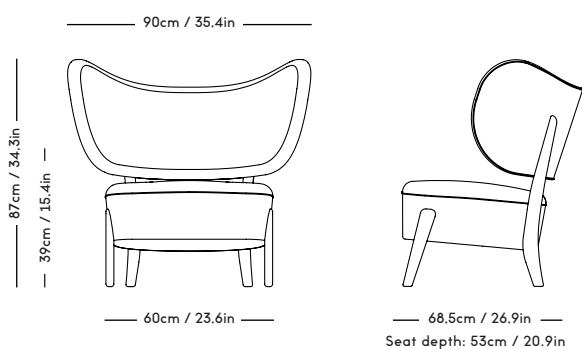

TMBO Lounge Chair

Magnus Læssøe Stephensen, 1935

PRICE GROUP	PRODUCT / VARIANT	LEGS	LEADTIME	PRICE EX. VAT (USD)
1	ROMO / Linara, KVADRAT / Remix	Natural Oiled Oak Dark Oiled Oak	8–10 Weeks	2245
2	KVADRAT / Hallingdal & Fiord	Natural Oiled Oak Dark Oiled Oak	8–10 Weeks	2495
3	KVADRAT / Vidar	Natural Oiled Oak Dark Oiled Oak	8–10 Weeks	2695
4	DAW / Mohair & Mcnutt	Natural Oiled Oak Dark Oiled Oak	8–10 Weeks	2995
5	BUTE / Storr, DEDAR / Linear	Natural Oiled Oak Dark Oiled Oak	8–10 Weeks	3150
6	JENNIFER SHORTO / Kongaline & Seafoam, DEDAR / Artemidor	Natural Oiled Oak Dark Oiled Oak	8–10 Weeks	3995
Sheepskin	Moonlight, Sahara	Natural Oiled Oak Dark Oiled Oak	8–10 Weeks	3995
COM & COL	Customers own material textile / leather	Natural Oiled Oak Dark Oiled Oak	8–10 Weeks	2495
Customized legs	Walnut, Black stained oak	Natural Oiled or Varnish	8–10 Weeks	195

Material: Wood frame and legs, Felt gliders, Foam (HR),
Wadding (polyester) and upholstery (fabric/leather/sheepskin).

COM/COL usage (based on fabric width of 140,
and solid color/random matching): 4m / 6m²