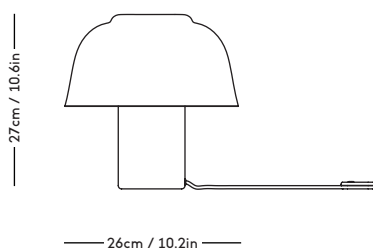

YUKI Lamp

Signe Hytte, 2021

ITEM CODE	PRODUCT / VARIANT	MATERIAL	LEADTIME	PRICE EX. VAT (USD)
40170	Table lamp White	Mouth blown glass	In stock	455
40171	Table lamp Light blue	Mouth blown glass	In stock	455
40172	Table lamp Olive	Mouth blown glass	In stock	455