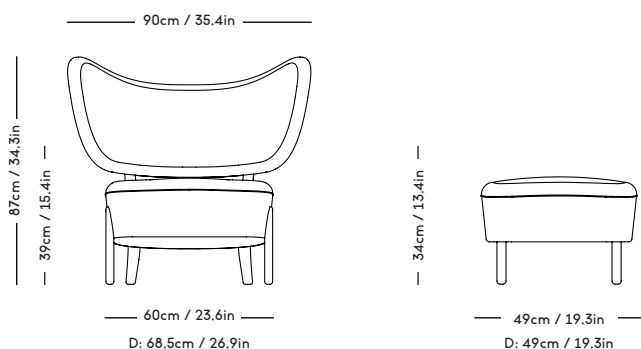

TMBO Lounge Chair & Pouff

Magnus Læssøe Stephensen, 1935

PRICE GROUP	PRODUCT / VARIANT	LEGS	LEADTIME	PRICE EX. VAT (USD)
1	ROMO / Linara, KVADRAT / Remix	Natural Oiled Oak Dark Oiled Oak	8–10 Weeks	3245
2	KVADRAT / Hallingdal & Fiord	Natural Oiled Oak Dark Oiled Oak	8–10 Weeks	3495
3	KVADRAT / Vidar	Natural Oiled Oak Dark Oiled Oak	8–10 Weeks	3695
4	DAW / Mohair & Mcnutt	Natural Oiled Oak Dark Oiled Oak	8–10 Weeks	3995
5	BUTE / Storr, DEDAR / Linear	Natural Oiled Oak Dark Oiled Oak	8–10 Weeks	4295
6	JENNIFER SHORTO / Kongaline & Seafoam, DEDAR / Artemidor	Natural Oiled Oak Dark Oiled Oak	8–10 Weeks	4595
Sheepskin	Moonlight, Sahara	Natural Oiled Oak Dark Oiled Oak	8–10 Weeks	4995
COM & COL	Customers own material textile / leather	Natural Oiled Oak Dark Oiled Oak	8–10 Weeks	3495
Customized legs	Walnut, Black stained oak	Natural Oiled or Varnish	8–10 Weeks	255