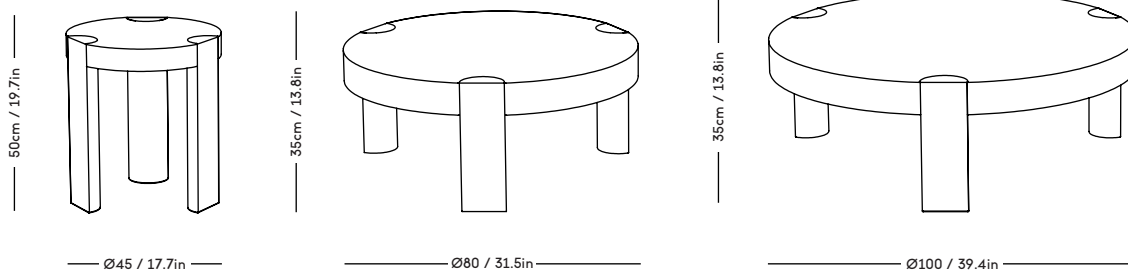

FER Table

Mazo, 2021

ITEM CODE	PRODUCT / VARIANT	MATERIAL	LEADTIME	PRICE EX. VAT (USD)
60200	Coffee table Ø100 White	High gloss painted MDF and solid oak	In stock	1945
60201	Coffee table Ø80 White	High gloss painted MDF and solid oak	In stock	1535
60210	Side table Ø45 White	High gloss painted MDF and solid oak	In stock	765