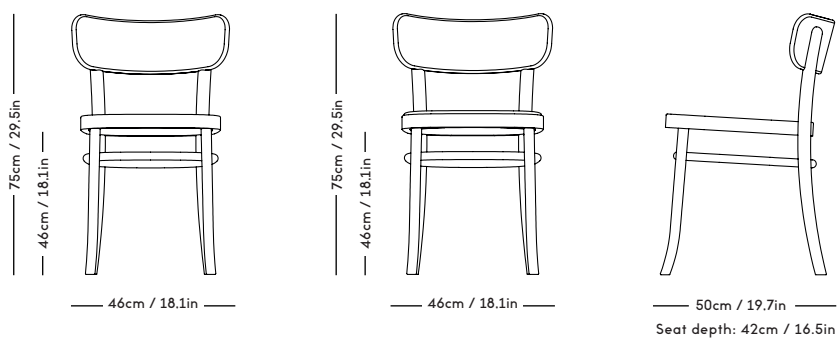

MZO Chair

Magnus Læssøe Stephensen, 1931

ITEM CODE	PRODUCT / VARIANT	MATERIAL	LEADTIME	PRICE EX. VAT (USD)
10101	MZO Chair Black Stained	Beech / stain	In stock	360
10102	MZO Chair Royal Blue	Beech / stain	In stock	360
10124	MZO Chair w. Upholstery Amber / Crystal Field 753	Beech / stain / textile	In stock	520