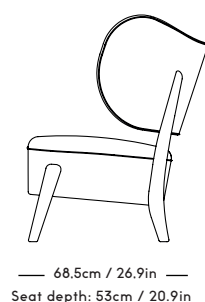

TMBO Sofa

Magnus Læssøe Stephensen, 1935

PRICE GROUP	PRODUCT / VARIANT	LEGS	LEADTIME	PRICE EX. VAT (USD)
1	ROMO / Linara, KVADRAT / Remix	Natural Oiled Oak Dark Oiled Oak	8–10 Weeks	2995
2	KVADRAT / Hallingdal & Fiord	Natural Oiled Oak Dark Oiled Oak	8–10 Weeks	3195
3	KVADRAT / Vidar	Natural Oiled Oak Dark Oiled Oak	8–10 Weeks	3495
4	DAW / Mohair & McNutt	Natural Oiled Oak Dark Oiled Oak	8–10 Weeks	3995
5	BUTE / Storr, DEDAR / Linear	Natural Oiled Oak Dark Oiled Oak	8–10 Weeks	4495
6	JENNIFER SHORTO / Kongaline & Seafoam, DEDAR / Artemidor	Natural Oiled Oak Dark Oiled Oak	8–10 Weeks	4995
Sheepskin	Moonlight, Sahara	Natural Oiled Oak Dark Oiled Oak	8–10 Weeks	5495
COM & COL	Customers own material textile / leather	Natural Oiled Oak Dark Oiled Oak	8–10 Weeks	3195
Customized legs	Walnut, Black stained oak	Natural Oiled or Varnish	8–10 Weeks	195

Material: Wood frame and legs, Felt gliders, Foam (HR), Wadding (polyester) and upholstery (fabric/sheepskin).

COM/COL usage (based on fabric width of 140, and solid color/random matching): 7m / NOT DUABLE