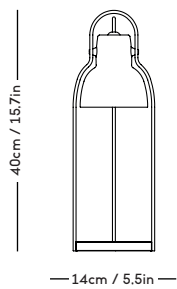

16PLUS Collection

Snorre Læssøe Stephensen, 1979

ITEM CODE	PRODUCT / VARIANT	MATERIAL	LEADTIME	COLLI	PRICE EX. VAT (USD)
40140	Pendant lamp	Bonechina	In stock	4	155
40130	Pendant lamp w. hanger	OAK/ Bonechina	In stock	4	195
40120	Wall lamp	OAK/ Bonechina	In stock	4	245
40110	Wall lamp adjustable	OAK/ Bonechina	In stock	4	305
40100	Table lamp	OAK/ Bonechina	In stock	4	385
40200	Bulb, dimmable	OAK/ Bonechina	In stock	10	15