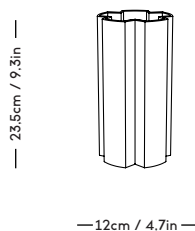

KYO Collection

Snorre Læssøe Stephensen, 1962

ITEM CODE	PRODUCT / VARIANT	MATERIAL	LEADTIME	COLLI	PRICE EX. VAT (USD)
30110	KYO Vase Star medium White	Glazed porcelain	In stock	4	45
30120	KYO Vase Star large White	Glazed porcelain	In stock	4	60
30111	KYO Vase Star medium Blue	Glazed porcelain	In stock	4	45
30121	KYO Vase Star large Blue	Glazed porcelain	In stock	4	60
30140	KYO Vase Medium / white	Glazed porcelain	In stock	4	125
30141	KYO Vase Medium / blue	Glazed porcelain	In stock	4	125
30150	KYO Vase Large / white	Glazed porcelain	In stock	4	155
30151	KYO Vase Large / blue	Glazed porcelain	In stock	4	155