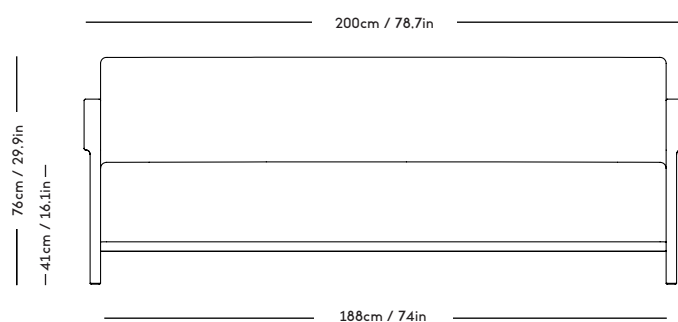

ARCH Sofa 3 Seater

Mazo x Magnus Læssøe Stephensen, 2020

PRICE GROUP	PRODUCT / VARIANT	LEGS	LEADTIME	PRICE EX. VAT (USD)
1	ROMO / Linara, KVADRAT / Remix	Natural Oiled Oak, Dark Oiled Oak, Black Stained Oak	8–10 Weeks	2895
2	KVADRAT / Hallingdal & Fiord	Natural Oiled Oak, Dark Oiled Oak, Black Stained Oak	8–10 Weeks	3395
3	KVADRAT / Vidar	Natural Oiled Oak, Dark Oiled Oak, Black Stained Oak	8–10 Weeks	3495
4	DAW / Mohair & Mcnutt	Natural Oiled Oak, Dark Oiled Oak, Black Stained Oak	8–10 Weeks	3895
5	BUTE / Storr, DEDAR / Linear	Natural Oiled Oak, Dark Oiled Oak, Black Stained Oak	8–10 Weeks	4395
6	JENNIFER SHORTO / Kongaline & Seafoam, DEDAR / Artemidor	Natural Oiled Oak, Dark Oiled Oak, Black Stained Oak	8–10 Weeks	5295
Sheepskin	Moonlight, Sahara	Natural Oiled Oak, Dark Oiled Oak, Black Stained Oak	8–10 Weeks	5995
COM & COL	Customers own material textile / leather	Natural Oiled Oak, Dark Oiled Oak, Black Stained Oak	8–10 Weeks	3395

Material: Wood frame and legs, Felt gliders, Foam (HR),
Wadding (polyester) and upholstery (fabric/sheepskin).

COM/COL usage (based on fabric width of 140, and solid
color/random matching): 8m / NOT DUABLE