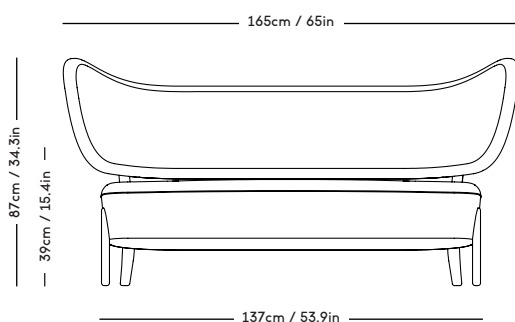

TMBO Sofa

Magnus Læssøe Stephensen, 1935

PRICE GROUP	PRODUCT / VARIANT	LEGS	LEADTIME	PRICE EX. VAT (USD)
1	ROMO / Linara, KVADRAT / Remix	Natural Oiled Oak Dark Oiled Oak	8–10 Weeks	2995
2	KVADRAT / Hallingdal & Fiord	Natural Oiled Oak Dark Oiled Oak	8–10 Weeks	3195
3	KVADRAT / Vidar	Natural Oiled Oak Dark Oiled Oak	8–10 Weeks	3495
4	DAW / Mohair & McNutt	Natural Oiled Oak Dark Oiled Oak	8–10 Weeks	3995
5	BUTE / Storr, DEDAR / Linear	Natural Oiled Oak Dark Oiled Oak	8–10 Weeks	4495
6	JENNIFER SHORTO / Kongaline & Seafoam, DEDAR / Artemidor	Natural Oiled Oak Dark Oiled Oak	8–10 Weeks	4995
Sheepskin	Moonlight, Sahara	Natural Oiled Oak Dark Oiled Oak	8–10 Weeks	5495
COM & COL	Customers own material textile / leather	Natural Oiled Oak Dark Oiled Oak	8–10 Weeks	3195
Customized legs	Walnut, Black stained oak	Natural Oiled or Varnish	8–10 Weeks	195

Material: Wood frame and legs, Felt gliders, Foam (HR), Wadding (polyester) and upholstery (fabric/sheepskin).

COM/COL usage (based on fabric width of 140, and solid color/random matching): 7m / NOT DUABLE