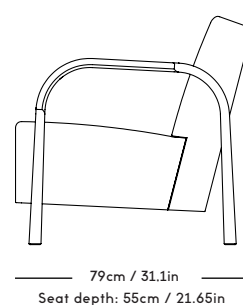

ARCH Sofa 3 Seater

Mazo x Magnus Læssøe Stephensen, 2020

PRICE GROUP	PRODUCT / VARIANT	LEGS	LEADTIME	PRICE EX. VAT (USD)
1	ROMO / Linara, KVADRAT / Remix	Natural Oiled Oak, Dark Oiled Oak, Black Stained Oak	8–10 Weeks	2895
2	KVADRAT / Hallingdal & Fiord	Natural Oiled Oak, Dark Oiled Oak, Black Stained Oak	8–10 Weeks	3395
3	KVADRAT / Vidar	Natural Oiled Oak, Dark Oiled Oak, Black Stained Oak	8–10 Weeks	3495
4	DAW / Mohair & Mcnutt	Natural Oiled Oak, Dark Oiled Oak, Black Stained Oak	8–10 Weeks	3895
5	BUTE / Storr, DEDAR / Linear	Natural Oiled Oak, Dark Oiled Oak, Black Stained Oak	8–10 Weeks	4395
6	JENNIFER SHORTO / Kongaline & Seafoam, DEDAR / Artemidor	Natural Oiled Oak, Dark Oiled Oak, Black Stained Oak	8–10 Weeks	5295
Sheepskin	Moonlight, Sahara	Natural Oiled Oak, Dark Oiled Oak, Black Stained Oak	8–10 Weeks	5995
COM & COL	Customers own material textile / leather	Natural Oiled Oak, Dark Oiled Oak, Black Stained Oak	8–10 Weeks	3395

Material: Wood frame and legs, Felt gliders, Foam (HR),
Wadding (polyester) and upholstery (fabric/sheepskin).

COM/COL usage (based on fabric width of 140, and solid
color/random matching): 8m / NOT DUABLE