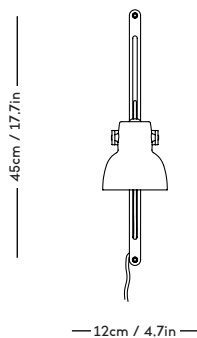

16PLUS Collection

Snorre Læssøe Stephensen, 1979

ITEM CODE	PRODUCT / VARIANT	MATERIAL	LEADTIME	COLLI	PRICE EX. VAT (USD)
40140	Pendant lamp	Bonechina	In stock	4	155
40130	Pendant lamp w. hanger	OAK/ Bonechina	In stock	4	195
40120	Wall lamp	OAK/ Bonechina	In stock	4	245
40110	Wall lamp adjustable	OAK/ Bonechina	In stock	4	305
40100	Table lamp	OAK/ Bonechina	In stock	4	385
40200	Bulb, dimmable	OAK/ Bonechina	In stock	10	15