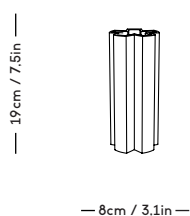

KYO Collection

Snorre Læssøe Stephensen, 1962

ITEM CODE	PRODUCT / VARIANT	MATERIAL	LEADTIME	COLLI	PRICE EX. VAT (USD)
30110	KYO Vase Star medium White	Glazed porcelain	In stock	4	45
30120	KYO Vase Star large White	Glazed porcelain	In stock	4	60
30111	KYO Vase Star medium Blue	Glazed porcelain	In stock	4	45
30121	KYO Vase Star large Blue	Glazed porcelain	In stock	4	60
30140	KYO Vase Medium / white	Glazed porcelain	In stock	4	125
30141	KYO Vase Medium / blue	Glazed porcelain	In stock	4	125
30150	KYO Vase Large / white	Glazed porcelain	In stock	4	155
30151	KYO Vase Large / blue	Glazed porcelain	In stock	4	155