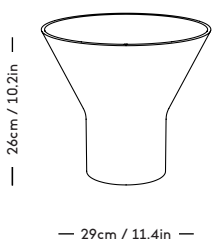

KYO Collection

Snorre Læssøe Stephensen, 1962

ITEM CODE	PRODUCT / VARIANT	MATERIAL	LEADTIME	COLLI	PRICE EX. VAT (USD)
30110	KYO Vase Star medium White	Glazed porcelain	In stock	4	45
30120	KYO Vase Star large White	Glazed porcelain	In stock	4	60
30111	KYO Vase Star medium Blue	Glazed porcelain	In stock	4	45
30121	KYO Vase Star large Blue	Glazed porcelain	In stock	4	60
30140	KYO Vase Medium / white	Glazed porcelain	In stock	4	125
30141	KYO Vase Medium / blue	Glazed porcelain	In stock	4	125
30150	KYO Vase Large / white	Glazed porcelain	In stock	4	155
30151	KYO Vase Large / blue	Glazed porcelain	In stock	4	155