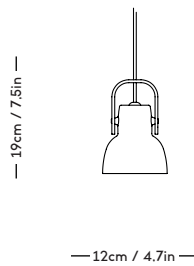

16PLUS Collection

Snorre Læssøe Stephensen, 1979

ITEM CODE	PRODUCT / VARIANT	MATERIAL	LEADTIME	COLLI	PRICE EX. VAT (USD)
40140	Pendant lamp	Bonechina	In stock	4	155
40130	Pendant lamp w. hanger	OAK/ Bonechina	In stock	4	195
40120	Wall lamp	OAK/ Bonechina	In stock	4	245
40110	Wall lamp adjustable	OAK/ Bonechina	In stock	4	305
40100	Table lamp	OAK/ Bonechina	In stock	4	385
40200	Bulb, dimmable	OAK/ Bonechina	In stock	10	15