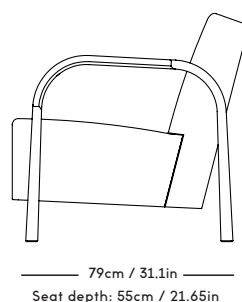

ARCH Sofa 2 Seater

Mazo x Magnus Læssøe Stephensen, 2020

PRICE GROUP	PRODUCT / VARIANT	LEGS	LEADTIME	PRICE EX. VAT (USD)
1	ROMO / Linara, KVADRAT / Remix	Natural Oiled Oak, Dark Oiled Oak, Black Stained Oak	8–10 Weeks	2395
2	KVADRAT / Hallingdal & Fiord	Natural Oiled Oak, Dark Oiled Oak, Black Stained Oak	8–10 Weeks	2695
3	KVADRAT / Vidar	Natural Oiled Oak, Dark Oiled Oak, Black Stained Oak	8–10 Weeks	2895
4	DAW / Mohair & Mcnutt	Natural Oiled Oak, Dark Oiled Oak, Black Stained Oak	8–10 Weeks	3495
5	BUTE / Storr, DEDAR / Linear	Natural Oiled Oak, Dark Oiled Oak, Black Stained Oak	8–10 Weeks	3795
6	JENNIFER SHORTO / Kongaline & Seafoam, DEDAR / Artemidor	Natural Oiled Oak, Dark Oiled Oak, Black Stained Oak	8–10 Weeks	4495
Sheepskin	Moonlight, Sahara	Natural Oiled Oak, Dark Oiled Oak, Black Stained Oak	8–10 Weeks	4495
COM & COL	Customers own material textile / leather	Natural Oiled Oak, Dark Oiled Oak, Black Stained Oak	8–10 Weeks	2695

Material: Wood frame and legs, Felt gliders, Foam (HR),
Wadding (polyester) and upholstery (fabric/sheepskin).

COM/COL usage (based on fabric width of 140, and solid
color/random matching): 6m / NOT DUABLE