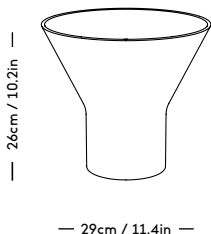

KYO Collection

Snorre Læssøe Stephensen, 1962

ITEM CODE	PRODUCT / VARIANT	MATERIAL	LEADTIME	COLLI	PRICE EX. VAT (EUR)	PRICE INCL. VAT (NOK/SEK)
30110	KYO Vase Star medium White	Glazed porcelain	In stock	4	35	490
30120	KYO Vase Star large White	Glazed porcelain	In stock	4	45	630
30111	KYO Vase Star medium Blue	Glazed porcelain	In stock	4	35	490
30121	KYO Vase Star large Blue	Glazed porcelain	In stock	4	45	630
30140	KYO Vase Medium / white	Glazed porcelain	In stock	4	90	1260
30141	KYO Vase Medium / blue	Glazed porcelain	In stock	4	90	1260
30150	KYO Vase Large / white	Glazed porcelain	In stock	4	110	1540
30151	KYO Vase Large / blue	Glazed porcelain	In stock	4	110	1540