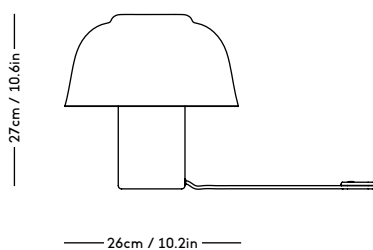

YUKI Lamp

Signe Hytte, 2021

ITEM CODE	PRODUCT / VARIANT	MATERIAL	LEADTIME	PRICE EX. VAT (EUR)	PRICE INCL. VAT (NOK/SEK)
40170	Table lamp White	Mouth blown glass	In stock	275	3850
40171	Table lamp Light blue	Mouth blown glass	In stock	275	3850
40172	Table lamp Olive	Mouth blown glass	In stock	275	3850