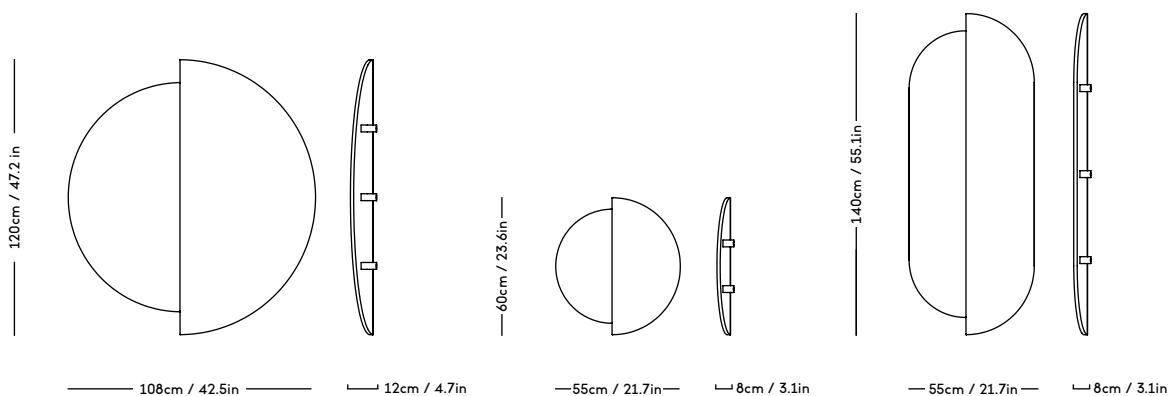

RAE Mirror

Jessica Vedel, 2017

ITEM CODE	PRODUCT / VARIANT	MATERIAL	LEADTIME	PRICE EX. VAT (EUR)	PRICE INCL. VAT (NOK/SEK)
50110	RAE mirror Ø120 (Ivory)	Painted MDF and mirror glass	In stock	1225	17150
50120	RAE mirror Ø50 (White)	Painted MDF and mirror glass	In stock	275	3850
50121	RAE mirror Ø50 (Dark red)	Painted MDF and mirror glass	In stock	275	3850
50130	RAE mirror Full body (White)	Painted MDF and mirror glass	In stock	545	7630