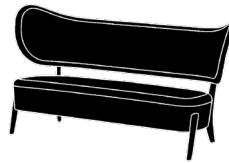

TMBO Lounge Chair P. 5

DESIGN Magnus Læssøe Stephensen
YEAR 1935
PRICE from 2175 EUR ex. VAT

TMBO Pouff P. 6

DESIGN Mazo x Magnus Læssøe Stephensen
YEAR 2020
PRICE from 1000 EUR ex. VAT

TMBO Lounge Chair & Pouff P. 7

DESIGN Magnus Læssøe Stephensen
YEAR 1935
PRICE from 2850 EUR ex. VAT

TMBO Sofa P. 8

DESIGN Magnus Læssøe Stephensen
YEAR 1935
PRICE from 2975 EUR ex. VAT

ARCH Lounge Chair P. 9

DESIGN Magnus Læssøe Stephensen
YEAR 1932
PRICE from 1636 EUR ex. VAT