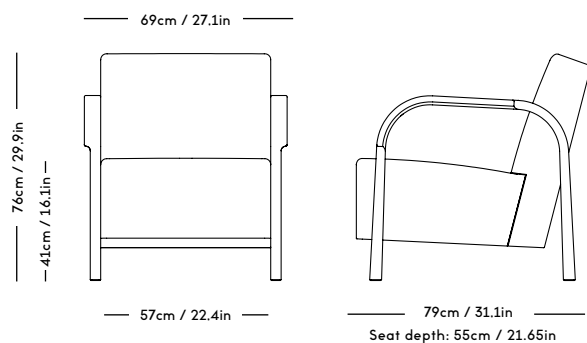

ARCH Upholstered Lounge Chair - Standard textiles

Mazo x Magnus Læssøe Stephensen, 2020

ITEM CODE	PRODUCT / VARIANT	LEGS	LEADTIME	PRICE EX. VAT (EUR)
STARCL-VO24	KVADRAT / Vidar 1062	OAK	8–10 weeks	2450
STARCL-VB24	KVADRAT / Vidar 1062	Black OAK	8–10 weeks	2450
STARCL-VDO24	KVADRAT / Vidar 786 (seat), Vidar 333 (back)	OAK	8–10 weeks	2450
STARCL-VDB24	KVADRAT / Vidar 786 (seat), Vidar 333 (back)	Black OAK	8–10 weeks	2450
STARCL-MO24	DAW / McNutt White	OAK	8–10 weeks	2550
STARCL-MB2	DAW / McNutt White	Black OAK	8–10 weeks	2550
STARCL-TSO24	NOBILIS / Taiga Taupe - 10946-10	Smoked OAK	8–10 weeks	2600

Material: Wood frame and legs, Felt gliders, Foam (HR), Wadding (polyester) and upholstery (fabric / leather / sheepskin).

COM/COL usage (based on fabric width of 140, and solid color/random matching): 3,5m / 6m2 (2 separate hides)