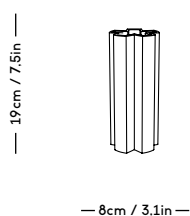

KYO Collection

Snorre Læssøe Stephensen, 1962

ITEM CODE	PRODUCT / VARIANT	MATERIAL	LEADTIME	COLLI	PRICE EX. VAT (EUR)
30110	KYO Vase Star medium White	Glazed porcelain	In stock	4	42
30120	KYO Vase Star large White	Glazed porcelain	In stock	4	54
30111	KYO Vase Star medium Blue	Glazed porcelain	In stock	4	42
30121	KYO Vase Star large Blue	Glazed porcelain	In stock	4	54
30140	KYO Vase Medium / white	Glazed porcelain	In stock	4	108
30141	KYO Vase Medium / blue	Glazed porcelain	In stock	4	108
30150	KYO Vase Large / white	Glazed porcelain	In stock	4	132
30151	KYO Vase Large / blue	Glazed porcelain	In stock	4	132