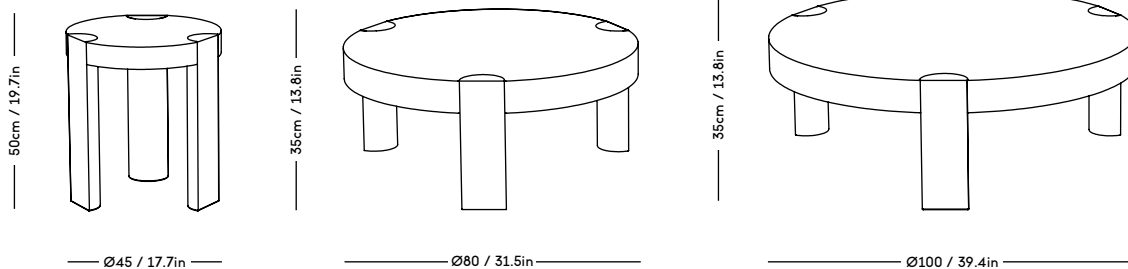

FER Table

Magnus Sangild, 2021

ITEM CODE	PRODUCT / VARIANT	MATERIAL	LEADTIME	PRICE EX. VAT (EUR)
60200	Coffee table Ø100 White	High gloss painted MDF and solid oak	In stock	1590
60201	Coffee table Ø80 White	High gloss painted MDF and solid oak	In stock	1225
60210	Side table Ø45 White	High gloss painted MDF and solid oak	In stock	615