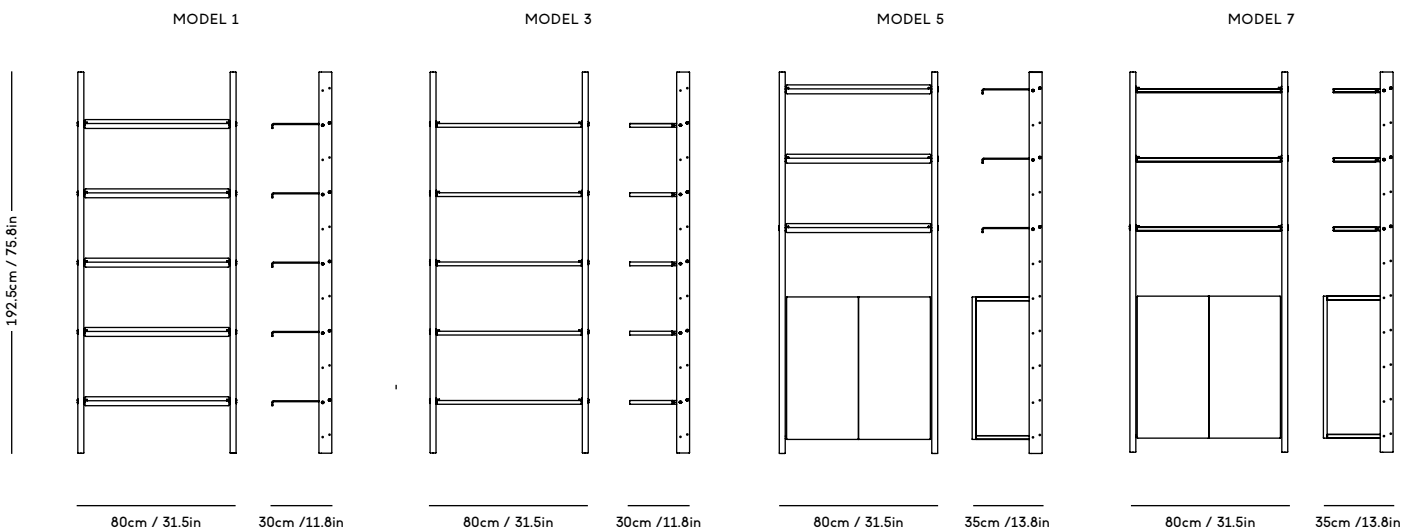

MOD Shelving System

Magnus Sangild, 2023

ITEM CODE	PRODUCT / VARIANT	MATERIAL	LEADTIME	PRICE EX. VAT (EUR)
MOD1	MOD Model 1, 2 x 1925 Rail + 5 x Alu shelves	Solid oak wood, aluminum and stainless steel	In stock	1605
MOD2	MOD Model 2, 1 x 1925 Rail + 5 x Alu shelves	Solid oak wood, aluminum and stainless steel	In stock	1375
MOD3	MOD Model 3, 2 x 1925 Rail + 5 x OAK shelves	Solid oak wood, oak veneered plywood and stainless steel	In stock	1605
MOD4	MOD Model 4, 1 x 1925 Rail + 5 x OAK shelves	Solid oak wood, oak veneered plywood and stainless steel	In stock	1375
MOD5	MOD Model 5, 2 x 1925 Rail + 3 x Alu shelves + Cabinet	Solid oak wood, oak veneered plywood, aluminium and stainless steel	In stock	2295
MOD6	MOD Model 6, 1 x 1925 Rail + 3 x Alu shelves + Cabinet	Solid oak wood, oak veneered plywood, aluminium and stainless steel	In stock	2065
MOD7	MOD Model 7, 2 x 1925 Rail + 3 x OAK shelves + Cabinet	Solid oak wood, oak veneered plywood and stainless steel	In stock	2290
MOD8	MOD Model 8, 1 x 1925 Rail + 3 x OAK shelves + Cabinet	Solid oak wood, oak veneered plywood and stainless steel	In stock	2065