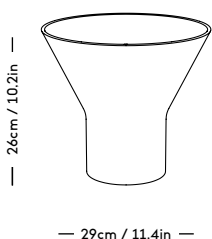

KYO Collection

Snorre Læssøe Stephensen, 1962

ITEM CODE	PRODUCT / VARIANT	MATERIAL	LEADTIME	COLLI	PRICE EX. VAT (EUR)
30110	KYO Vase Star medium White	Glazed porcelain	In stock	4	42
30120	KYO Vase Star large White	Glazed porcelain	In stock	4	54
30111	KYO Vase Star medium Blue	Glazed porcelain	In stock	4	42
30121	KYO Vase Star large Blue	Glazed porcelain	In stock	4	54
30140	KYO Vase Medium / white	Glazed porcelain	In stock	4	108
30141	KYO Vase Medium / blue	Glazed porcelain	In stock	4	108
30150	KYO Vase Large / white	Glazed porcelain	In stock	4	132
30151	KYO Vase Large / blue	Glazed porcelain	In stock	4	132