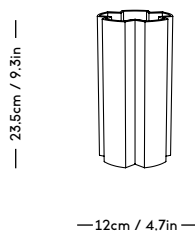

KYO Collection

Snorre Læssøe Stephensen, 1962

ITEM CODE	PRODUCT / VARIANT	MATERIAL	LEADTIME	COLLI	PRICE EX. VAT (EUR)
30110	KYO Vase Star medium White	Glazed porcelain	In stock	4	42
30120	KYO Vase Star large White	Glazed porcelain	In stock	4	54
30111	KYO Vase Star medium Blue	Glazed porcelain	In stock	4	42
30121	KYO Vase Star large Blue	Glazed porcelain	In stock	4	54
30140	KYO Vase Medium / white	Glazed porcelain	In stock	4	108
30141	KYO Vase Medium / blue	Glazed porcelain	In stock	4	108
30150	KYO Vase Large / white	Glazed porcelain	In stock	4	132
30151	KYO Vase Large / blue	Glazed porcelain	In stock	4	132