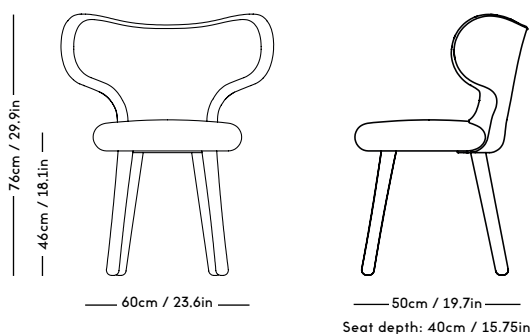

WNG Chair

Magnus Læssøe Stephensen, 1937

PRICE GROUP	PRODUCT / VARIANT	LEGS	LEADTIME	PRICE EX. VAT (EUR)
1	KVADRAT / Remix	Natural oiled oak	8–10 weeks	875
2	KVADRAT / Hallingdal	Natural oiled oak	8–10 weeks	950
3	KVADRAT / Vidar, Fiord	Natural oiled oak	8–10 weeks	1050
4	DAW / Mcnutt, KVADRAT / Colline	Natural oiled oak	8–10 weeks	1150
5	BUTE / Storr, DEDAR / Karakorum, KVADRAT / Sisu	Natural oiled oak	8–10 weeks	1200
6	JENNIFFER SHORTO / Seafoam	Natural oiled oak	8–10 weeks	1250
7	DEDAR / Artemidor	Natural oiled oak	8–10 weeks	1450
8	PIERRE FREY / Opio, Alexander	Natural oiled oak	8–10 weeks	1675
Sheepskin	Moonlight, Sahara	Natural oiled oak	8–10 weeks	1300
COM & COL	Customers own material textile / leather	Natural oiled oak	8–10 weeks	950
Customized legs	Walnut, Black stained oak	Natural oiled or varnish	8–10 weeks	150

Material: Wood frame and legs, Felt gliders, Foam (HR), Wadding (polyester) and upholstery (fabric / leather / sheepskin).

COM/COL usage (based on fabric width of 140, and solid color/random matching): 2m / 3m2