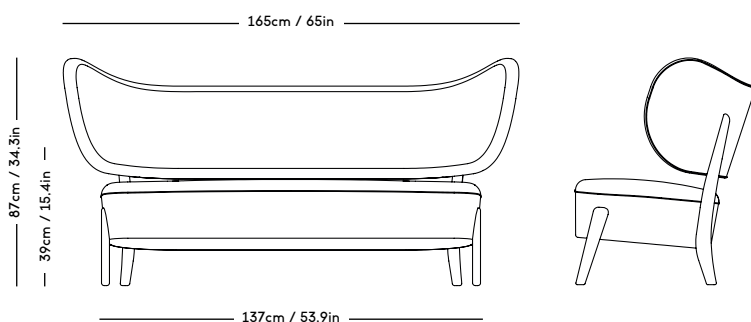

TMBO Sofa - Standard textiles

Magnus Læssøe Stephensen, 1935

ITEM CODE	PRODUCT / VARIANT	LEGS	LEADTIME	PRICE EX. VAT (EUR)
STTMBOS-V24	KVADRAT / Vidar 333	OAK	8–10 weeks	3650
STTMBOS-T24	NOBILIS / Taiga Taupe - 10946-10	Smoked OAK	8–10 weeks	3850
STTMBOS-SS24	SKANDILOCK / Sheepskin Sahara	OAK	8–10 weeks	5050
STTMBOS-SM24	SKANDILOCK / Sheepskin Moonlight	OAK	8–10 weeks	5050

Material: Wood frame and legs, Felt gliders, Foam (HR), Wadding (polyester) and upholstery (fabric / sheepskin).

COM/COL usage (based on fabric width of 140, and solid color/random matching): 7m/NOT DUABLE