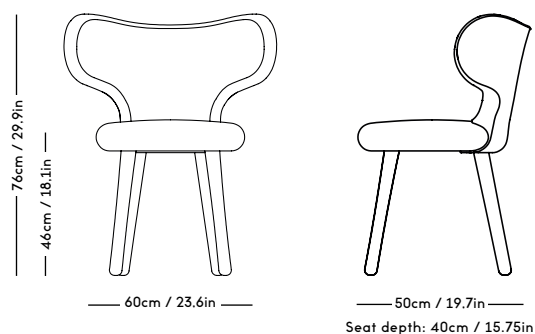

WNG Chair

Magnus Læssøe Stephensen, 1937

PRICE GROUP	PRODUCT / VARIANT	LEGS	LEADTIME	PRICE EX. VAT (EUR)	PRICE INCL. VAT (GBP)
1	KVADRAT / Remix	Natural oiled oak	8–10 weeks	875	905
2	KVADRAT / Hallingdal	Natural oiled oak	8–10 weeks	950	985
3	KVADRAT / Vidar, Fiord	Natural oiled oak	8–10 weeks	1050	1085
4	DAW / Mcnutt, KVADRAT / Colline	Natural oiled oak	8–10 weeks	1150	1190
5	BUTE / Storr, DEDAR / Karakorum, KVADRAT / Sisu	Natural oiled oak	8–10 weeks	1200	1240
6	JENNIFFER SHORTO / Seafoam	Natural oiled oak	8–10 weeks	1250	1290
7	DEDAR / Artemidor	Natural oiled oak	8–10 weeks	1450	1500
8	PIERRE FREY / Opio, Alexander	Natural oiled oak	8–10 weeks	1675	1730
Sheepskin	Moonlight, Sahara	Natural oiled oak	8–10 weeks	1300	1345
COM & COL	Customers own material textile / leather	Natural oiled oak	8–10 weeks	950	985
Customized legs	Walnut, Black stained oak	Natural oiled or varnish	8–10 weeks	150	155

Material: Wood frame and legs, Felt gliders, Foam (HR), Wadding (polyester) and upholstery (fabric / leather / sheepskin).

COM/COL usage (based on fabric width of 140, and solid color/random matching): 2m / 3m2