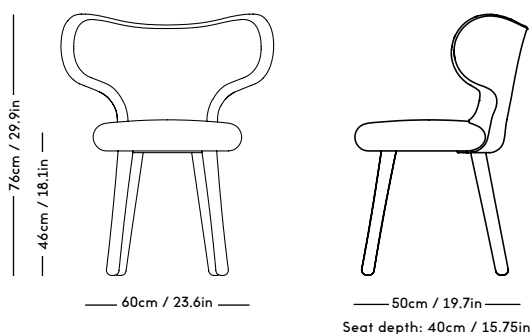

WNG Chair - Standard textiles

Magnus Læssøe Stephensen, 1937

ITEM CODE	PRODUCT / VARIANT	LEGS	LEADTIME	PRICE EX. VAT (EUR)	PRICE INCL. VAT (GBP)
STWNG-V24	KVADRAT / Vidar 333	Smoked OAK	8-10 weeks		
STWNG-T24	NOBILIS / Taiga Taupe - 10946-10	Smoked OAK	8-10 weeks		
STWNG-SM24	SKANDILOCK / Sheepskin Moonlight	OAK	8-10 weeks		
STWNG-SS24	SKANDILOCK / Sheepskin Sahara	OAK	8-10 weeks		

Material: Wood frame and legs, Felt gliders, Foam (HR), Wadding (polyester) and upholstery (fabric / leather / sheepskin).

COM/COL usage (based on fabric width of 140, and solid color/random matching): 2m / 3m²