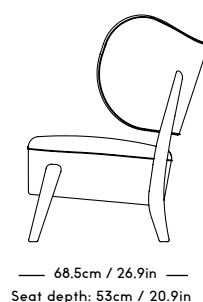

TMBO Sofa

Magnus Læssøe Stephensen, 1935

PRICE GROUP	PRODUCT / VARIANT	LEGS	LEADTIME	PRICE EX. VAT (EUR)	PRICE INCL. VAT (GBP)
1	ROMO / Linara, KVADRAT / Remix	Natural oiled oak, Dark oiled oak	8–10 weeks	3300	3410
2	KVADRAT / Hallingdal	Natural oiled oak, Dark oiled oak	8–10 weeks	3400	3510
3	KVADRAT / Vidar	Natural oiled oak, Dark oiled oak	8–10 weeks	3650	3770
4	DAW / Mcnutt, KVADRAT / Colline	Natural oiled oak, Dark oiled oak	8–10 weeks	3795	3975
5	BUTE / Storr, DAW / Grand Mohair, DEDAR / Tigerbeat, Karakorum, KVADRAT / Sisu	Natural oiled oak, Dark oiled oak	8–10 weeks	3850	4285
6	JENNIFFER SHORTO / Seafoam	Natural oiled oak, Dark oiled oak	8–10 weeks	4150	4855
7	DEDAR / Artemidor	Natural oiled oak, Dark oiled oak	8–10 weeks	5000	6160
8	PIERRE FREY / Opio, Alexander	Natural oiled oak, Dark oiled oak	8–10 weeks	5500	5680
Sheepskin	Moonlight, Sahara	Natural oiled oak, Dark oiled oak	8–10 weeks	5050	5215
COM & COL	Customers own material textile / leather	Natural oiled oak, Dark oiled oak	8–10 weeks	3400	3510
Customized legs	Walnut, Black stained oak	Natural oiled or Varnish	8–10 weeks	150	155

Material: Wood frame and legs, Felt gliders, Foam (HR), Wadding (polyester) and upholstery (fabric / sheepskin).

COM/COL usage (based on fabric width of 140, and solid color/random matching): 7m/NOT DUABLE