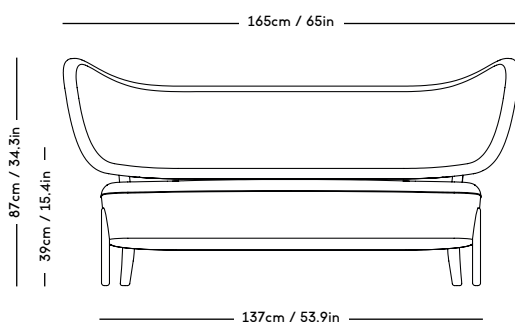

TMBO Sofa

Magnus Læssøe Stephensen, 1935

PRICE GROUP	PRODUCT / VARIANT	LEGS	LEADTIME	PRICE EX. VAT (EUR)	PRICE INCL. VAT (GBP)
1	ROMO / Linara, KVADRAT / Remix	Natural oiled oak, Dark oiled oak	8–10 weeks	3300	3410
2	KVADRAT / Hallingdal	Natural oiled oak, Dark oiled oak	8–10 weeks	3400	3510
3	KVADRAT / Vidar	Natural oiled oak, Dark oiled oak	8–10 weeks	3650	3770
4	DAW / Mcnutt, KVADRAT / Colline	Natural oiled oak, Dark oiled oak	8–10 weeks	3795	3975
5	BUTE / Storr, DAW / Grand Mohair, DEDAR / Tigerbeat, Karakorum, KVADRAT / Sisu	Natural oiled oak, Dark oiled oak	8–10 weeks	3850	4285
6	JENNIFFER SHORTO / Seafoam	Natural oiled oak, Dark oiled oak	8–10 weeks	4150	4855
7	DEDAR / Artemidor	Natural oiled oak, Dark oiled oak	8–10 weeks	5000	6160
8	PIERRE FREY / Opio, Alexander	Natural oiled oak, Dark oiled oak	8–10 weeks	5500	5680
Sheepskin	Moonlight, Sahara	Natural oiled oak, Dark oiled oak	8–10 weeks	5050	5215
COM & COL	Customers own material textile / leather	Natural oiled oak, Dark oiled oak	8–10 weeks	3400	3510
Customized legs	Walnut, Black stained oak	Natural oiled or Varnish	8–10 weeks	150	155

Material: Wood frame and legs, Felt gliders, Foam (HR), Wadding (polyester) and upholstery (fabric / sheepskin).

COM/COL usage (based on fabric width of 140, and solid color/random matching): 7m/NOT DUABLE