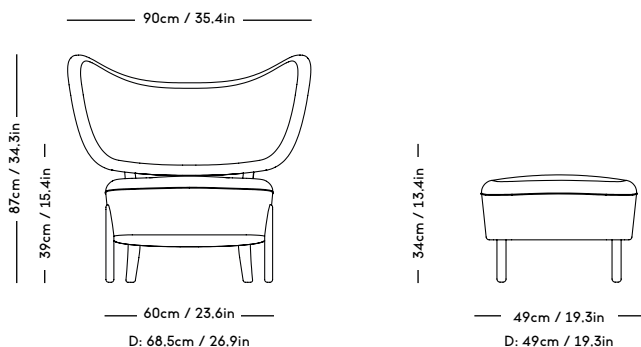

TMBO Lounge Chair & Pouff - Standard textiles

Magnus Læssøe Stephensen, 1935

ITEM CODE	PRODUCT / VARIANT	LEGS	LEADTIME	PRICE EX. VAT (EUR)	PRICE INCL. VAT (GBP)
STTMBOB-V24	KVADRAT / Vidar 333	Smoked OAK	8-10 weeks	3500	3625
STTMBOB-T24	NOBILIS / Taiga Taupe - 10946-10	Smoked OAK	8-10 weeks	3950	3950
STTMBOB-SS24	SKANDILOCK / Sheepskin Sahara	OAK	8-10 weeks	4400	4545
STTMBOB-SM24	SKANDILOCK / Sheepskin Moonlight	OAK	8-10 weeks	4400	4545