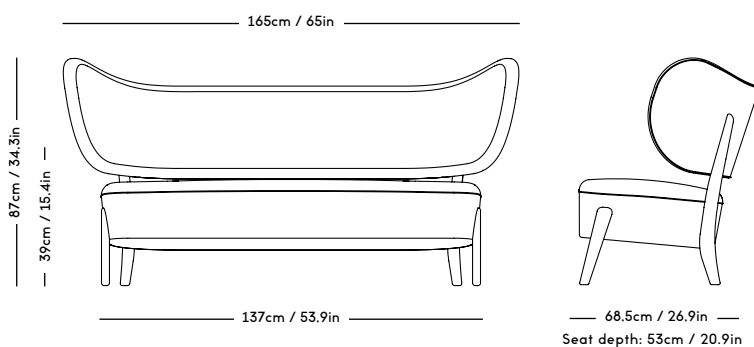

TMBO Sofa - Standard textiles

Magnus Læssøe Stephensen, 1935

ITEM CODE	PRODUCT / VARIANT	LEGS	LEADTIME	PRICE EX. VAT (EUR)	PRICE INCL. VAT (GBP)
STTMBOS-V24	KVADRAT / Vidar 333	OAK	8-10 weeks	3650	3770
STTMBOS-T24	NOBILIS / Taiga Taupe - 10946-10	Smoked OAK	8-10 weeks	3850	4285
STTMBOS-SS24	SKANDILOCK / Sheepskin Sahara	OAK	8-10 weeks	5050	5215
STTMBOS-SM24	SKANDILOCK / Sheepskin Moonlight	OAK	8-10 weeks	5050	5050

Material: Wood frame and legs, Felt gliders, Foam (HR), Wadding (polyester) and upholstery (fabric / sheepskin).

COM/COL usage (based on fabric width of 140, and solid color/random matching): 7m/NOT DUABLE