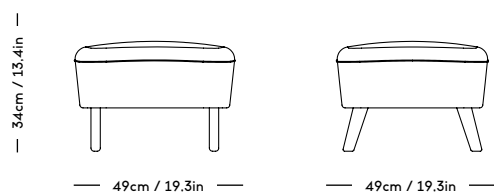

TMBO Pouff

Mazo x Magnus Læssøe Stephensen, 2020

PRICE GROUP	PRODUCT / VARIANT	LEGS	LEADTIME	PRICE EX. VAT (EUR)	PRICE INCL. VAT (GBP)
1	ROMO / Linara, KVADRAT / Remix	Natural oiled oak, Dark oiled oak	8–10 weeks	900	935
2	KVADRAT / Hallingdal	Natural oiled oak, Dark oiled oak	8–10 weeks	950	985
3	KVADRAT / Vidar	Natural oiled oak, Dark oiled oak	8–10 weeks	1000	1035
4	DAW / Mcnutt, KVADRAT / Colline	Natural oiled oak, Dark oiled oak	8–10 weeks	1100	1140
5	BUTE / Storr, DAW / Grand Mohair, DEDAR / Tigerbeat, Karakorum, KVADRAT / Sisu	Natural oiled oak, Dark oiled oak	8–10 weeks	1200	1245
6	JENNIFFER SHORTO / Seafoam	Natural oiled oak, Dark oiled oak	8–10 weeks	1300	1345
7	DEDAR / Artemidor	Natural oiled oak, Dark oiled oak	8–10 weeks	1400	1445
8	PIERRE FREY / Opio, Alexander	Natural oiled oak, Dark oiled oak	8–10 weeks	1600	1655
Sheepskin	Moonlight, Sahara	Natural oiled oak, Dark oiled oak	8–10 weeks	1100	1140
COM & COL	Customers own material textile / leather	Natural oiled oak, Dark oiled oak	8–10 weeks	950	985
Customize legs	Walnut, Black stained oak	Natural oiled or Varnish	8–10 weeks	150	155

Material: Wood frame and legs, Felt gliders, Foam (HR), Wadding (polyester) and upholstery (fabric / leather / sheepskin).

COM/COL usage (based on fabric width of 140, and solid color/random matching): 2m / 3m²