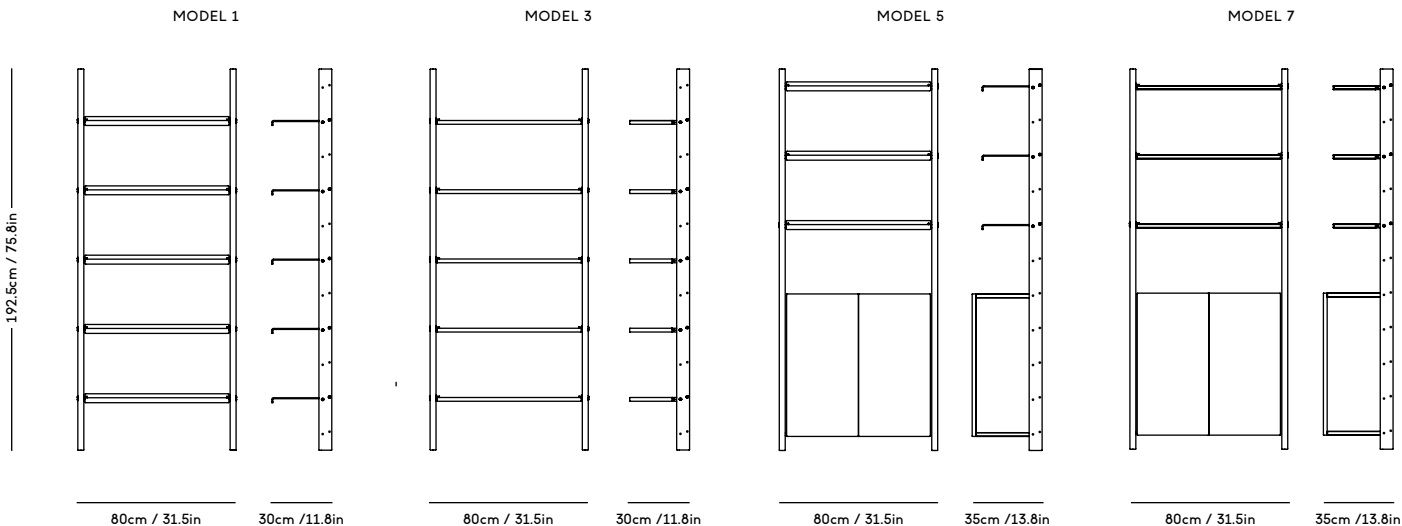

MOD Shelving System

Magnus Sangild, 2023

ITEM CODE	PRODUCT / VARIANT	MATERIAL	LEADTIME	PRICE EX. VAT (EUR)	PRICE INCL. VAT (GBP)
MOD1	MOD Model 1, 2 x 1925 Rail + 5 x Alu shelves	Solid oak wood, aluminum and stainless steel	In stock	1605	1665
MOD2	MOD Model 2, 1 x 1925 Rail + 5 x Alu shelves	Solid oak wood, aluminum and stainless steel	In stock	1375	1425
MOD3	MOD Model 3, 2 x 1925 Rail + 5 x OAK shelves	Solid oak wood, oak veneered plywood and stainless steel	In stock	1605	1665
MOD4	MOD Model 4, 1 x 1925 Rail + 5 x OAK shelves	Solid oak wood, oak veneered plywood and stainless steel	In stock	1375	1425
MOD5	MOD Model 5, 2 x 1925 Rail + 3 x Alu shelves + Cabinet	Solid oak wood, oak veneered plywood, aluminium and stainless steel	In stock	2295	2375
MOD6	MOD Model 6, 1 x 1925 Rail + 3 x Alu shelves + Cabinet	Solid oak wood, oak veneered plywood, aluminium and stainless steel	In stock	2065	2140
MOD7	MOD Model 7, 2 x 1925 Rail + 3 x OAK shelves + Cabinet	Solid oak wood, oak veneered plywood and stainless steel	In stock	2290	2370
MOD8	MOD Model 8, 1 x 1925 Rail + 3 x OAK shelves + Cabinet	Solid oak wood, oak veneered plywood and stainless steel	In stock	2065	2140