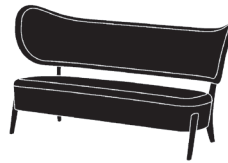

TMBO Lounge Chair & Pouff P. 7

DESIGN Magnus Læssøe Stephensen
YEAR 1935
PRICE from 2800 EUR ex. VAT

TMBO Sofa P. 8

DESIGN Magnus Læssøe Stephensen
YEAR 1935
PRICE from 2975 EUR ex. VAT