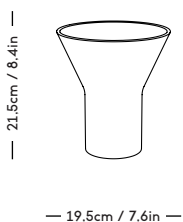

# KYO Collection

Snorre Læssøe Stephensen, 1962

ITEM CODE	PRODUCT / VARIANT	MATERIAL	LEADTIME	COLLI	PRICE EX. VAT (EUR)	PRICE INCL. VAT (NOK/SEK)
30110	KYO Vase Star medium White	Glazed porcelain	In stock	4	35	435
30120	KYO Vase Star large White	Glazed porcelain	In stock	4	45	565
30111	KYO Vase Star medium Blue	Glazed porcelain	In stock	4	35	435
30121	KYO Vase Star large Blue	Glazed porcelain	In stock	4	45	565
30140	KYO Vase Medium / white	Glazed porcelain	In stock	4	90	1125
30141	KYO Vase Medium / blue	Glazed porcelain	In stock	4	90	1125
30150	KYO Vase Large / white	Glazed porcelain	In stock	4	110	1375
30151	KYO Vase Large / blue	Glazed porcelain	In stock	4	110	1375