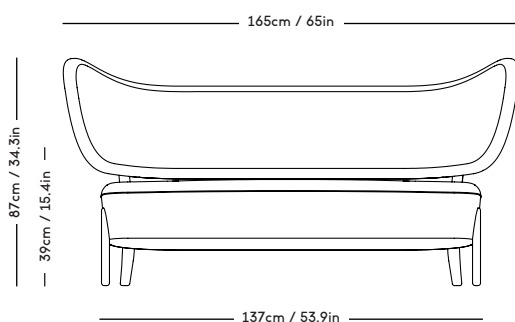

TMBO Sofa

Magnus Læssøe Stephensen, 1935

PRICE GROUP	PRODUCT / VARIANT	LEGS	LEADTIME	PRICE EX. VAT (EUR)	PRICE INCL. VAT (NOK/SEK)
1	ROMO / Linara, KVADRAT / Remix	Natural Oiled Oak Dark Oiled Oak	8–10 Weeks	2975	38425
2	KVADRAT / Hallingdal & Fiord	Natural Oiled Oak Dark Oiled Oak	8–10 Weeks	3100	40050
3	KVADRAT / Vidar	Natural Oiled Oak Dark Oiled Oak	8–10 Weeks	3300	42625
4	DAW / Mohair & Mcnutt	Natural Oiled Oak Dark Oiled Oak	8–10 Weeks	3500	45195
5	BUTE / Storr, DEDAR / Linear	Natural Oiled Oak Dark Oiled Oak	8–10 Weeks	3850	49725
6	JENNIFER SHORTO / Kongaline & Seafoam, DEDAR / Artemidor	Natural Oiled Oak Dark Oiled Oak	8–10 Weeks	4250	54895
Sheepskin	Moonlight, Sahara	Natural Oiled Oak Dark Oiled Oak	8–10 Weeks	4675	60375
COM & COL	Customers own material textile / leather	Natural Oiled Oak Dark Oiled Oak	8–10 Weeks	3100	40050
Customized legs	Walnut, Black stained oak	Natural Oiled or Varnish	8–10 Weeks	140	1795

Material: Wood frame and legs, Felt gliders, Foam (HR), Wadding (polyester) and upholstery (fabric/sheepskin).

COM/COL usage (based on fabric width of 140, and solid color/random matching): 7m / NOT DUABLE