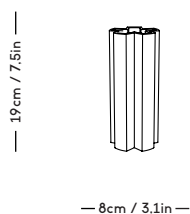

KYO Collection

Snorre Læssøe Stephensen, 1962

ITEM CODE	PRODUCT / VARIANT	MATERIAL	LEADTIME	COLLI	PRICE EX. VAT (EUR)	PRICE INCL. VAT (NOK/SEK)
30110	KYO Vase Star medium White	Glazed porcelain	In stock	4	35	435
30120	KYO Vase Star large White	Glazed porcelain	In stock	4	45	565
30111	KYO Vase Star medium Blue	Glazed porcelain	In stock	4	35	435
30121	KYO Vase Star large Blue	Glazed porcelain	In stock	4	45	565
30140	KYO Vase Medium / white	Glazed porcelain	In stock	4	90	1125
30141	KYO Vase Medium / blue	Glazed porcelain	In stock	4	90	1125
30150	KYO Vase Large / white	Glazed porcelain	In stock	4	110	1375
30151	KYO Vase Large / blue	Glazed porcelain	In stock	4	110	1375