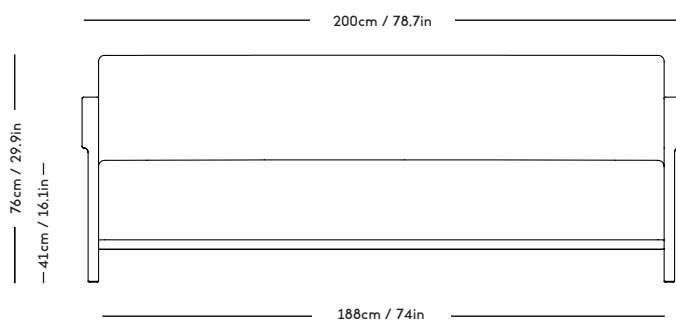

ARCH Sofa 3 Seater

Mazo x Magnus Læssøe Stephensen, 2020

PRICE GROUP	PRODUCT / VARIANT	LEGS	LEADTIME	PRICE EX. VAT (EUR)	PRICE INCL. VAT (NOK/SEK)
1	ROMO / Linara, KVADRAT / Remix	Natural Oiled Oak, Dark Oiled Oak, Black Stained Oak	8–10 Weeks	3000	38795
2	KVADRAT / Hallingdal & Fiord	Natural Oiled Oak, Dark Oiled Oak, Black Stained Oak	8–10 Weeks	3350	43275
3	KVADRAT / Vidar	Natural Oiled Oak, Dark Oiled Oak, Black Stained Oak	8–10 Weeks	3550	45850
4	DAW / Mohair & Mcnutt	Natural Oiled Oak, Dark Oiled Oak, Black Stained Oak	8–10 Weeks	3975	51350
5	BUTE / Storr, DEDAR / Linear	Natural Oiled Oak, Dark Oiled Oak, Black Stained Oak	8–10 Weeks	4550	58775
6	JENNIFER SHORTO / Kongaline & Seafoam, DEDAR / Artemidor	Natural Oiled Oak, Dark Oiled Oak, Black Stained Oak	8–10 Weeks	4850	62625
Sheepskin	Moonlight, Sahara	Natural Oiled Oak, Dark Oiled Oak, Black Stained Oak	8–10 Weeks	6350	81995
COM & COL	Customers own material textile / leather	Natural Oiled Oak, Dark Oiled Oak, Black Stained Oak	8–10 Weeks	3350	43275

Material: Wood frame and legs, Felt gliders, Foam (HR), Wadding (polyester) and upholstery (fabric/sheepskin).

COM/COL usage (based on fabric width of 140, and solid color/random matching): 8m / NOT DUABLE