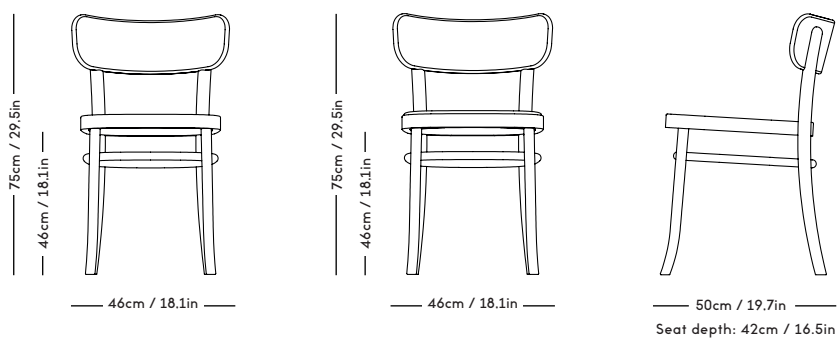

MZO Chair

Magnus Læssøe Stephensen, 1931

ITEM CODE	PRODUCT / VARIANT	MATERIAL	LEADTIME	PRICE EX. VAT (EUR)	PRICE INCL. VAT (NOK/SEK)
10101	MZO Chair Black Stained	Beech / stain	In stock	325	4195
10102	MZO Chair Royal Blue	Beech / stain	In stock	325	4195
10124	MZO Chair w. Upholstery Amber / Crystal Field 753	Beech / stain / textile	In stock	385	4995