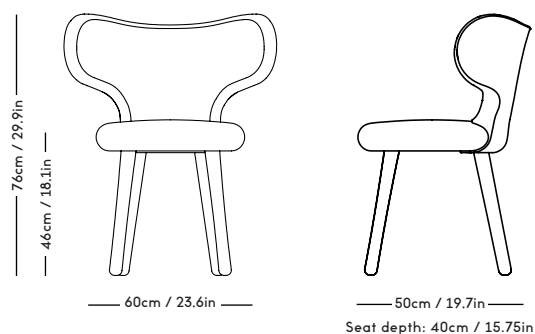

WNG Chair

Magnus Læssøe Stephensen, 1937

PRICE GROUP	PRODUCT / VARIANT	LEGS	LEADTIME	PRICE EX. VAT (EUR)	PRICE INCL. VAT (NOK/SEK)
2	KVADRAT / Hallingdal	Natural oiled oak	8–10 Weeks	770	9995
3	KVADRAT / Vidar	Natural oiled oak	8–10 Weeks	895	11595
4	DAW / Mcnutt	Natural oiled oak	8–10 Weeks	995	12895
5	BUTE / Storr	Natural oiled oak	8–10 Weeks	1050	13575
6	DEDAR / Artemidor	Natural oiled oak	8–10 Weeks	1250	16150
Sheepskin	Moonlight, Sahara	Natural oiled oak	8–10 Weeks	1250	16150
COM & COL	Customers own material textile / leather	Natural oiled oak	8–10 Weeks	770	9995
Customized legs	Walnut, Black stained oak	Natural Oiled or Varnish	8–10 Weeks	140	1795

Material: Wood frame and legs, Felt gliders, Foam (HR), Wadding (polyester) and upholstery (fabric/leather/sheepskin).

COM/COL usage (based on fabric width of 140, and solid color/random matching): 2m / 3m²