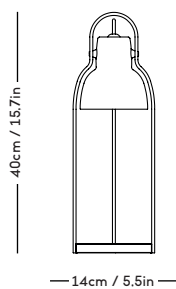

16PLUS Collection

Snorre Læssøe Stephensen, 1979

ITEM CODE	PRODUCT / VARIANT	MATERIAL	LEADTIME	COLLI	PRICE EX. VAT (EUR)	PRICE INCL. VAT (NOK/SEK)
40140	Pendant lamp	Bonechina	In stock	4	115	1495
40130	Pendant lamp w. hanger	OAK/ Bonechina	In stock	4	150	1995
40120	Wall lamp	OAK/ Bonechina	In stock	4	180	2295
40110	Wall lamp adjustable	OAK/ Bonechina	In stock	4	235	2995
40100	Table lamp	OAK/ Bonechina	In stock	4	285	3695
40200	Bulb, dimmable	OAK/ Bonechina	In stock	10	12	155