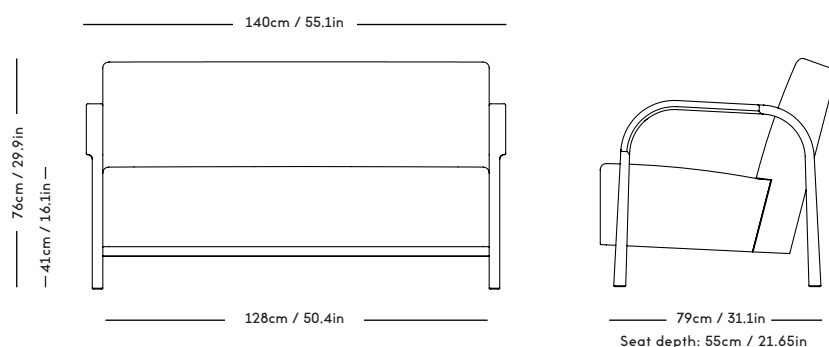

ARCH Sofa 2 Seater

Mazo x Magnus Læssøe Stephensen, 2020

PRICE GROUP	PRODUCT / VARIANT	LEGS	LEADTIME	PRICE EX. VAT (EUR)	PRICE INCL. VAT (NOK/SEK)
1	ROMO / Linara, KVADRAT / Remix	Natural Oiled Oak, Dark Oiled Oak, Black Stained Oak	8–10 Weeks	2525	32150
2	KVADRAT / Hallingdal & Fiord	Natural Oiled Oak, Dark Oiled Oak, Black Stained Oak	8–10 Weeks	3075	37150
3	KVADRAT / Vidar	Natural Oiled Oak, Dark Oiled Oak, Black Stained Oak	8–10 Weeks	3400	39725
4	DAW / Mohair & Mcnutt	Natural Oiled Oak, Dark Oiled Oak, Black Stained Oak	8–10 Weeks	3850	43925
5	BUTE / Storr, DEDAR / Linear	Natural Oiled Oak, Dark Oiled Oak, Black Stained Oak	8–10 Weeks	4150	53595
6	JENNIFER SHORTO / Kongaline & Seafoam, DEDAR / Artemidor	Natural Oiled Oak, Dark Oiled Oak, Black Stained Oak	8–10 Weeks	4475	57795
Sheepskin	Moonlight, Sahara	Natural Oiled Oak, Dark Oiled Oak, Black Stained Oak	8–10 Weeks	4475	57795
COM & COL	Customers own material textile / leather	Natural Oiled Oak, Dark Oiled Oak, Black Stained Oak	8–10 Weeks	2875	37150

Material: Wood frame and legs, Felt gliders, Foam (HR), Wadding (polyester) and upholstery (fabric/sheepskin).

COM/COL usage (based on fabric width of 140, and solid color/random matching): 6m / NOT DUABLE