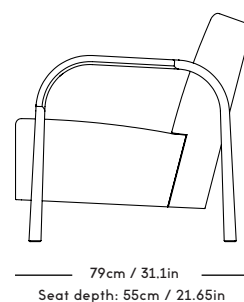

ARCH Sofa 3 Seater

Mazo x Magnus Læssøe Stephensen, 2020

PRICE GROUP	PRODUCT / VARIANT	LEGS	LEADTIME	PRICE EX. VAT (EUR)	PRICE INCL. VAT (NOK/SEK)
1	ROMO / Linara, KVADRAT / Remix	Natural Oiled Oak, Dark Oiled Oak, Black Stained Oak	8–10 Weeks	3000	38795
2	KVADRAT / Hallingdal & Fiord	Natural Oiled Oak, Dark Oiled Oak, Black Stained Oak	8–10 Weeks	3350	43275
3	KVADRAT / Vidar	Natural Oiled Oak, Dark Oiled Oak, Black Stained Oak	8–10 Weeks	3550	45850
4	DAW / Mohair & Mcnutt	Natural Oiled Oak, Dark Oiled Oak, Black Stained Oak	8–10 Weeks	3975	51350
5	BUTE / Storr, DEDAR / Linear	Natural Oiled Oak, Dark Oiled Oak, Black Stained Oak	8–10 Weeks	4550	58775
6	JENNIFER SHORTO / Kongaline & Seafoam, DEDAR / Artemidor	Natural Oiled Oak, Dark Oiled Oak, Black Stained Oak	8–10 Weeks	4850	62625
Sheepskin	Moonlight, Sahara	Natural Oiled Oak, Dark Oiled Oak, Black Stained Oak	8–10 Weeks	6350	81995
COM & COL	Customers own material textile / leather	Natural Oiled Oak, Dark Oiled Oak, Black Stained Oak	8–10 Weeks	3350	43275

Material: Wood frame and legs, Felt gliders, Foam (HR), Wadding (polyester) and upholstery (fabric/sheepskin).

COM/COL usage (based on fabric width of 140, and solid color/random matching): 8m / NOT DUABLE