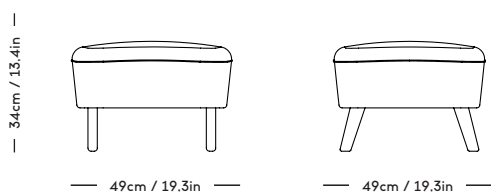

TMBO Pouff

Mazo x Magnus Læssøe Stephensen, 2020

PRICE GROUP	PRODUCT / VARIANT	LEGS	LEADTIME	PRICE EX. VAT (EUR)	PRICE INCL. VAT (NOK/SEK)
1	ROMO / Linara, KVADRAT / Remix	Natural Oiled Oak Dark Oiled Oak	8–10 Weeks	1000	12925
2	KVADRAT / Hallingdal & Fiord	Natural Oiled Oak Dark Oiled Oak	8–10 Weeks	1150	14850
3	KVADRAT / Vidar	Natural Oiled Oak Dark Oiled Oak	8–10 Weeks	1200	15495
4	DAW / Mohair & Mcnutt	Natural Oiled Oak Dark Oiled Oak	8–10 Weeks	1250	16150
5	BUTE / Storr, DEDAR / Linear	Natural Oiled Oak Dark Oiled Oak	8–10 Weeks	1300	16795
6	JENNIFER SHORTO / Kongaline & Seafoam, DEDAR / Artemidor	Natural Oiled Oak Dark Oiled Oak	8–10 Weeks	1400	18075
Sheepskin	Moonlight, Sahara	Natural Oiled Oak Dark Oiled Oak	8–10 Weeks	1450	18725
COM & COL	Customers own material textile / leather	Natural Oiled Oak Dark Oiled Oak	8–10 Weeks	1150	14850
Customized legs	Walnut, Black stained oak	Natural Oiled or Varnish	8–10 Weeks	140	1795

Material: Wood frame and legs, Felt gliders, Foam (HR),
Wadding (polyester) and upholstery (fabric/leather/sheepskin).

COM/COL usage (based on fabric width of 140,
and solid color/random matching): 2m / 3m2