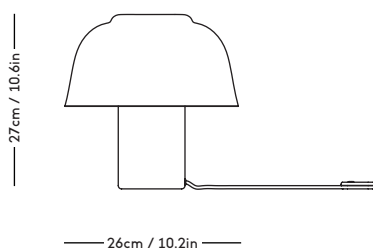

YUKI Lamp

Signe Hytte, 2021

ITEM CODE	PRODUCT / VARIANT	MATERIAL	LEADTIME	PRICE EX. VAT (EUR)	PRICE INCL. VAT (NOK/SEK)
40170	Table lamp White	Mouth blown glass	In stock	325	4295
40171	Table lamp Light blue	Mouth blown glass	In stock	325	4295
40172	Table lamp Olive	Mouth blown glass	In stock	325	4295