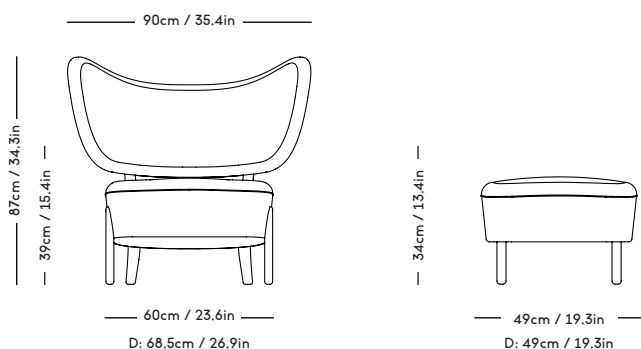

TMBO Lounge Chair & Pouff

Magnus Læssøe Stephensen, 1935

PRICE GROUP	PRODUCT / VARIANT	LEGS	LEADTIME	PRICE EX. VAT (EUR)	PRICE INCL. VAT (NOK/SEK)
1	ROMO / Linara, KVADRAT / Remix	Natural Oiled Oak Dark Oiled Oak	8–10 Weeks	2800	36175
2	KVADRAT / Hallingdal & Fiord	Natural Oiled Oak Dark Oiled Oak	8–10 Weeks	3150	40675
3	KVADRAT / Vidar	Natural Oiled Oak Dark Oiled Oak	8–10 Weeks	3250	41975
4	DAW / Mohair & Mcnutt	Natural Oiled Oak Dark Oiled Oak	8–10 Weeks	3350	43275
5	BUTE / Storr, DEDAR / Linear	Natural Oiled Oak Dark Oiled Oak	8–10 Weeks	3750	48425
6	JENNIFER SHORTO / Kongaline & Seafoam, DEDAR / Artemidor	Natural Oiled Oak Dark Oiled Oak	8–10 Weeks	3850	49725
Sheepskin	Moonlight, Sahara	Natural Oiled Oak Dark Oiled Oak	8–10 Weeks	4050	52295
COM & COL	Customers own material textile / leather	Natural Oiled Oak Dark Oiled Oak	8–10 Weeks	3150	40675
Customized legs	Walnut, Black stained oak	Natural Oiled or Varnish	8–10 Weeks	205	2650