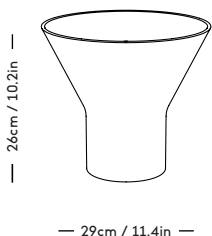

# KYO Collection

Snorre Læssøe Stephensen, 1962

ITEM CODE	PRODUCT / VARIANT	MATERIAL	LEADTIME	COLLI	PRICE EX. VAT (EUR)	PRICE INCL. VAT (NOK/SEK)
30110	KYO Vase Star medium White	Glazed porcelain	In stock	4	35	435
30120	KYO Vase Star large White	Glazed porcelain	In stock	4	45	565
30111	KYO Vase Star medium Blue	Glazed porcelain	In stock	4	35	435
30121	KYO Vase Star large Blue	Glazed porcelain	In stock	4	45	565
30140	KYO Vase Medium / white	Glazed porcelain	In stock	4	90	1125
30141	KYO Vase Medium / blue	Glazed porcelain	In stock	4	90	1125
30150	KYO Vase Large / white	Glazed porcelain	In stock	4	110	1375
30151	KYO Vase Large / blue	Glazed porcelain	In stock	4	110	1375