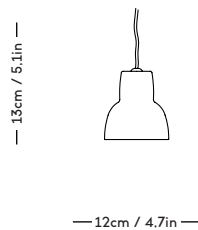

16PLUS Collection

Snorre Læssøe Stephensen, 1979

ITEM CODE	PRODUCT / VARIANT	MATERIAL	LEADTIME	COLLI	PRICE EX. VAT (EUR)	PRICE INCL. VAT (NOK/SEK)
40140	Pendant lamp	Bonechina	In stock	4	115	1495
40130	Pendant lamp w. hanger	OAK/ Bonechina	In stock	4	150	1995
40120	Wall lamp	OAK/ Bonechina	In stock	4	180	2295
40110	Wall lamp adjustable	OAK/ Bonechina	In stock	4	235	2995
40100	Table lamp	OAK/ Bonechina	In stock	4	285	3695
40200	Bulb, dimmable	OAK/ Bonechina	In stock	10	12	155