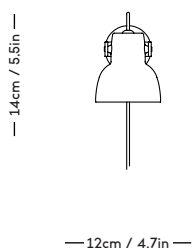

16PLUS Collection

Snorre Læssøe Stephensen, 1979

ITEM CODE	PRODUCT / VARIANT	MATERIAL	LEADTIME	COLLI	PRICE EX. VAT (EUR)	PRICE INCL. VAT (NOK/SEK)
40140	Pendant lamp	Bonechina	In stock	4	115	1495
40130	Pendant lamp w. hanger	OAK/ Bonechina	In stock	4	150	1995
40120	Wall lamp	OAK/ Bonechina	In stock	4	180	2295
40110	Wall lamp adjustable	OAK/ Bonechina	In stock	4	235	2995
40100	Table lamp	OAK/ Bonechina	In stock	4	285	3695
40200	Bulb, dimmable	OAK/ Bonechina	In stock	10	12	155