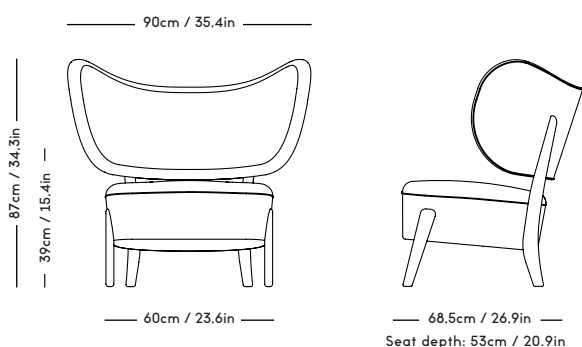

TMBO Lounge Chair

Magnus Læssøe Stephensen, 1935

PRICE GROUP	PRODUCT / VARIANT	LEGS	LEADTIME	PRICE EX. VAT (EUR)	PRICE INCL. VAT (NOK/SEK)
1	ROMO / Linara, KVADRAT / Remix	Natural Oiled Oak Dark Oiled Oak	8–10 Weeks	2150	27775
2	KVADRAT / Hallingdal & Fiord	Natural Oiled Oak Dark Oiled Oak	8–10 Weeks	2250	29075
3	KVADRAT / Vidar	Natural Oiled Oak Dark Oiled Oak	8–10 Weeks	2475	31975
4	DAW / Mohair & Mcnutt	Natural Oiled Oak Dark Oiled Oak	8–10 Weeks	2650	34250
5	BUTE / Storr, DEDAR / Linear	Natural Oiled Oak Dark Oiled Oak	8–10 Weeks	2800	36175
6	JENNIFER SHORTO / Kongaline & Seafoam, DEDAR / Artemidor	Natural Oiled Oak Dark Oiled Oak	8–10 Weeks	3025	39075
Sheepskin	Moonlight, Sahara	Natural Oiled Oak Dark Oiled Oak	8–10 Weeks	3375	43575
COM & COL	Customers own material textile / leather	Natural Oiled Oak Dark Oiled Oak	8–10 Weeks	2250	29075
Customized legs	Walnut, Black stained oak	Natural Oiled or Varnish	8–10 Weeks	140	1795

Material: Wood frame and legs, Felt gliders, Foam (HR),
Wadding (polyester) and upholstery (fabric/leather/sheepskin).

COM/COL usage (based on fabric width of 140,
and solid color/random matching): 4m / 6m²