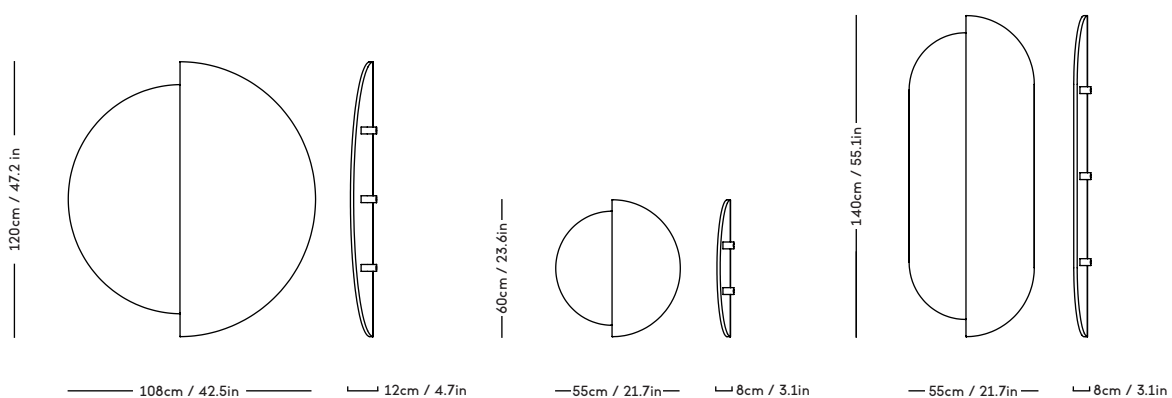

# RAE Mirror

Jessica Vedel, 2017

ITEM CODE	PRODUCT / VARIANT	MATERIAL	LEADTIME	PRICE EX. VAT (EUR)	PRICE INCL. VAT (NOK/SEK)
50110	RAE mirror Ø120 (Ivory)	Painted MDF and mirror glass	In stock	1225	15890
50120	RAE mirror Ø50 (White)	Painted MDF and mirror glass	In stock	305	3955
50121	RAE mirror Ø50 (Dark red)	Painted MDF and mirror glass	In stock	305	3955
50130	RAE mirror Full body (White)	Painted MDF and mirror glass	In stock	625	8100