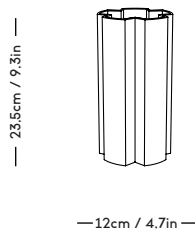

KYO Collection

Snorre Læssøe Stephensen, 1962

ITEM CODE	PRODUCT / VARIANT	MATERIAL	LEADTIME	COLLI	PRICE EX. VAT (EUR)	PRICE INCL. VAT (NOK/SEK)
30110	KYO Vase Star medium White	Glazed porcelain	In stock	4	35	435
30120	KYO Vase Star large White	Glazed porcelain	In stock	4	45	565
30111	KYO Vase Star medium Blue	Glazed porcelain	In stock	4	35	435
30121	KYO Vase Star large Blue	Glazed porcelain	In stock	4	45	565
30140	KYO Vase Medium / white	Glazed porcelain	In stock	4	90	1125
30141	KYO Vase Medium / blue	Glazed porcelain	In stock	4	90	1125
30150	KYO Vase Large / white	Glazed porcelain	In stock	4	110	1375
30151	KYO Vase Large / blue	Glazed porcelain	In stock	4	110	1375