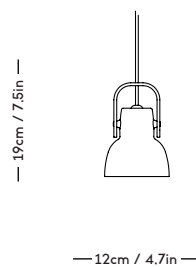

16PLUS Collection

Snorre Læssøe Stephensen, 1979

ITEM CODE	PRODUCT / VARIANT	MATERIAL	LEADTIME	COLLI	PRICE EX. VAT (EUR)	PRICE INCL. VAT (NOK/SEK)
40140	Pendant lamp	Bonechina	In stock	4	115	1495
40130	Pendant lamp w. hanger	OAK/ Bonechina	In stock	4	150	1995
40120	Wall lamp	OAK/ Bonechina	In stock	4	180	2295
40110	Wall lamp adjustable	OAK/ Bonechina	In stock	4	235	2995
40100	Table lamp	OAK/ Bonechina	In stock	4	285	3695
40200	Bulb, dimmable	OAK/ Bonechina	In stock	10	12	155