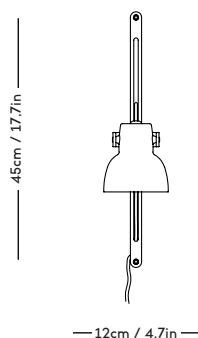

16PLUS Collection

Snorre Læssøe Stephensen, 1979

ITEM CODE	PRODUCT / VARIANT	MATERIAL	LEADTIME	COLLI	PRICE EX. VAT (EUR)	PRICE INCL. VAT (NOK/SEK)
40140	Pendant lamp	Bonechina	In stock	4	115	1495
40130	Pendant lamp w. hanger	OAK/ Bonechina	In stock	4	150	1995
40120	Wall lamp	OAK/ Bonechina	In stock	4	180	2295
40110	Wall lamp adjustable	OAK/ Bonechina	In stock	4	235	2995
40100	Table lamp	OAK/ Bonechina	In stock	4	285	3695
40200	Bulb, dimmable	OAK/ Bonechina	In stock	10	12	155