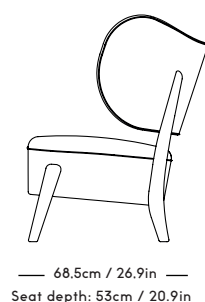

TMBO Sofa

Magnus Læssøe Stephensen, 1935

PRICE GROUP	PRODUCT / VARIANT	LEGS	LEADTIME	PRICE EX. VAT (EUR)	PRICE INCL. VAT (NOK/SEK)
1	ROMO / Linara, KVADRAT / Remix	Natural Oiled Oak Dark Oiled Oak	8–10 Weeks	2975	38425
2	KVADRAT / Hallingdal & Fiord	Natural Oiled Oak Dark Oiled Oak	8–10 Weeks	3100	40050
3	KVADRAT / Vidar	Natural Oiled Oak Dark Oiled Oak	8–10 Weeks	3300	42625
4	DAW / Mohair & Mcnutt	Natural Oiled Oak Dark Oiled Oak	8–10 Weeks	3500	45195
5	BUTE / Storr, DEDAR / Linear	Natural Oiled Oak Dark Oiled Oak	8–10 Weeks	3850	49725
6	JENNIFER SHORTO / Kongaline & Seafoam, DEDAR / Artemidor	Natural Oiled Oak Dark Oiled Oak	8–10 Weeks	4250	54895
Sheepskin	Moonlight, Sahara	Natural Oiled Oak Dark Oiled Oak	8–10 Weeks	4675	60375
COM & COL	Customers own material textile / leather	Natural Oiled Oak Dark Oiled Oak	8–10 Weeks	3100	40050
Customized legs	Walnut, Black stained oak	Natural Oiled or Varnish	8–10 Weeks	140	1795

Material: Wood frame and legs, Felt gliders, Foam (HR), Wadding (polyester) and upholstery (fabric/sheepskin).

COM/COL usage (based on fabric width of 140, and solid color/random matching): 7m / NOT DUABLE