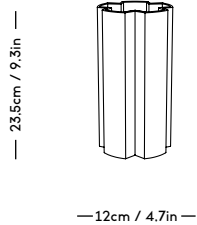

KYO Collection

Snorre Læssøe Stephensen, 1962

ITEM CODE	PRODUCT / VARIANT	MATERIAL	LEADTIME	COLLI	PRICE EX. VAT (USD)
30110	KYO Vase Star medium White	Glazed porcelain	In stock	4	45
30120	KYO Vase Star large White	Glazed porcelain	In stock	4	60
30111	KYO Vase Star medium Blue	Glazed porcelain	In stock	4	45
30121	KYO Vase Star large Blue	Glazed porcelain	In stock	4	60
30140	KYO Vase Medium / white	Glazed porcelain	In stock	4	125
30141	KYO Vase Medium / blue	Glazed porcelain	In stock	4	125
30150	KYO Vase Large / white	Glazed porcelain	In stock	4	155
30151	KYO Vase Large / blue	Glazed porcelain	In stock	4	155