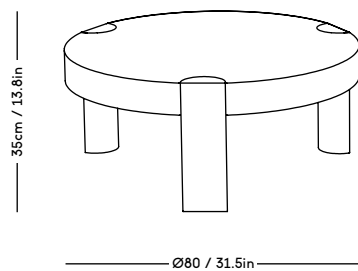

FER Table

Mazo, 2021

ITEM CODE	PRODUCT / VARIANT	MATERIAL	LEADTIME	PRICE EX. VAT (USD)
60200	Coffee table Ø100 White	High gloss painted MDF and solid oak	In stock	1945
60201	Coffee table Ø80 White	High gloss painted MDF and solid oak	In stock	1535
60210	Side table Ø45 White	High gloss painted MDF and solid oak	In stock	765