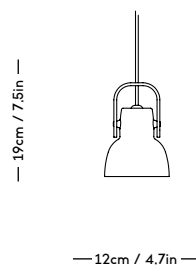

16PLUS Collection

Snorre Læssøe Stephensen, 1979

ITEM CODE	PRODUCT / VARIANT	MATERIAL	LEADTIME	COLLI	PRICE EX. VAT (USD)
40140	Pendant lamp	Bonechina	In stock	4	155
40130	Pendant lamp w. hanger	OAK/ Bonechina	In stock	4	195
40120	Wall lamp	OAK/ Bonechina	In stock	4	245
40110	Wall lamp adjustable	OAK/ Bonechina	In stock	4	305
40100	Table lamp	OAK/ Bonechina	In stock	4	385
40200	Bulb, dimmable	OAK/ Bonechina	In stock	10	15