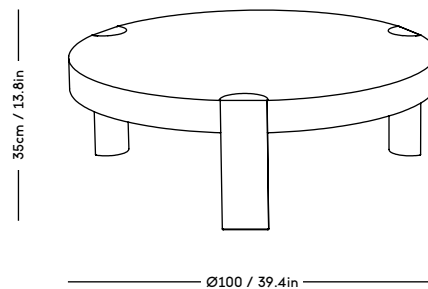

FER Table

Mazo, 2021

ITEM CODE	PRODUCT / VARIANT	MATERIAL	LEADTIME	PRICE EX. VAT (USD)
60200	Coffee table Ø100 White	High gloss painted MDF and solid oak	In stock	1945
60201	Coffee table Ø80 White	High gloss painted MDF and solid oak	In stock	1535
60210	Side table Ø45 White	High gloss painted MDF and solid oak	In stock	765