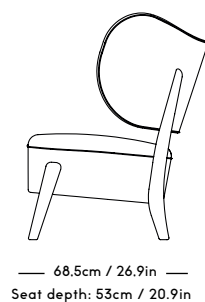

TMBO Sofa

Magnus Læssøe Stephensen, 1935

PRICE GROUP	PRODUCT / VARIANT	LEGS	LEADTIME	PRICE EX. VAT (USD)
1	ROMO / Linara, KVADRAT / Remix	Natural Oiled Oak Dark Oiled Oak	8–10 Weeks	3395
2	KVADRAT / Hallingdal & Fiord	Natural Oiled Oak Dark Oiled Oak	8–10 Weeks	3650
3	KVADRAT / Vidar	Natural Oiled Oak Dark Oiled Oak	8–10 Weeks	3950
4	DAW / Mohair & McNutt	Natural Oiled Oak Dark Oiled Oak	8–10 Weeks	4395
5	BUTE / Storr, DEDAR / Linear	Natural Oiled Oak Dark Oiled Oak	8–10 Weeks	4725
6	JENNIFER SHORTO / Kongaline & Seafoam, DEDAR / Artemidor	Natural Oiled Oak Dark Oiled Oak	8–10 Weeks	5975
Sheepskin	Moonlight, Sahara	Natural Oiled Oak Dark Oiled Oak	8–10 Weeks	5995
COM & COL	Customers own material textile / leather	Natural Oiled Oak Dark Oiled Oak	8–10 Weeks	3650
Customized legs	Walnut, Black stained oak	Natural Oiled or Varnish	8–10 Weeks	195

Material: Wood frame and legs, Felt gliders, Foam (HR), Wadding (polyester) and upholstery (fabric/sheepskin).

COM/COL usage (based on fabric width of 140, and solid color/random matching): 7m / NOT DUABLE