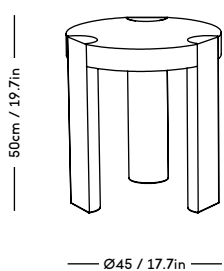

FER Table

Mazo, 2021

ITEM CODE	PRODUCT / VARIANT	MATERIAL	LEADTIME	PRICE EX. VAT (USD)
60200	Coffee table Ø100 White	High gloss painted MDF and solid oak	In stock	1945
60201	Coffee table Ø80 White	High gloss painted MDF and solid oak	In stock	1535
60210	Side table Ø45 White	High gloss painted MDF and solid oak	In stock	765