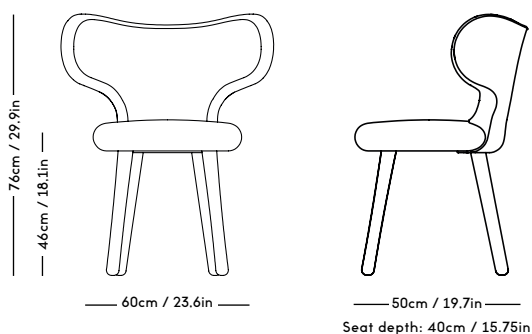

WNG Chair

Magnus Læssøe Stephensen, 1937

PRICE GROUP	PRODUCT / VARIANT	LEGS	LEADTIME	PRICE EX. VAT (USD)
2	KVADRAT / Hallingdal	Natural oiled oak	8–10 Weeks	950
3	KVADRAT / Vidar	Natural oiled oak	8–10 Weeks	995
4	DAW / Mcnutt	Natural oiled oak	8–10 Weeks	1095
5	BUTE / Storr	Natural oiled oak	8–10 Weeks	1195
6	DEDAR / Artemidor	Natural oiled oak	8–10 Weeks	1495
Sheepskin	Moonlight, Sahara	Natural oiled oak	8–10 Weeks	1395
COM & COL	Customers own material textile / leather	Natural oiled oak	8–10 Weeks	950
Customized legs	Walnut, Black stained oak	Natural Oiled or Varnish	8–10 Weeks	195

Material: Wood frame and legs, Felt gliders, Foam (HR),
Wadding (polyester) and upholstery (fabric/leather/sheepskin).

COM/COL usage (based on fabric width of 140,
and solid color/random matching): 2m / 3m²