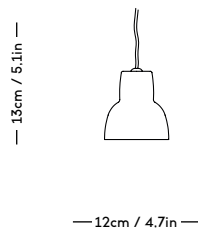

16PLUS Collection

Snorre Læssøe Stephensen, 1979

ITEM CODE	PRODUCT / VARIANT	MATERIAL	LEADTIME	COLLI	PRICE EX. VAT (USD)
40140	Pendant lamp	Bonechina	In stock	4	155
40130	Pendant lamp w. hanger	OAK/ Bonechina	In stock	4	195
40120	Wall lamp	OAK/ Bonechina	In stock	4	245
40110	Wall lamp adjustable	OAK/ Bonechina	In stock	4	305
40100	Table lamp	OAK/ Bonechina	In stock	4	385
40200	Bulb, dimmable	OAK/ Bonechina	In stock	10	15