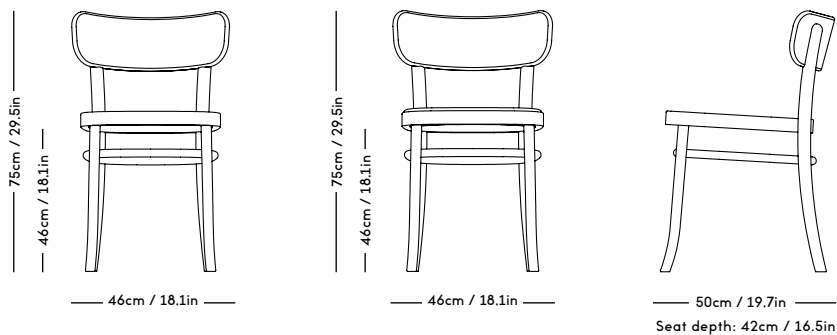

MZO Chair

Magnus Læssøe Stephensen, 1931

ITEM CODE	PRODUCT / VARIANT	MATERIAL	LEADTIME	PRICE EX. VAT (USD)
10101	MZO Chair Black Stained	Beech / stain	In stock	455
10102	MZO Chair Royal Blue	Beech / stain	In stock	455
10124	MZO Chair w. Upholstery Amber / Crystal Field 753	Beech / stain / textile	In stock	495