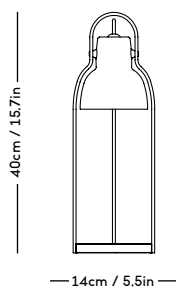

16PLUS Collection

Snorre Læssøe Stephensen, 1979

ITEM CODE	PRODUCT / VARIANT	MATERIAL	LEADTIME	COLLI	PRICE EX. VAT (USD)
40140	Pendant lamp	Bonechina	In stock	4	155
40130	Pendant lamp w. hanger	OAK/ Bonechina	In stock	4	195
40120	Wall lamp	OAK/ Bonechina	In stock	4	245
40110	Wall lamp adjustable	OAK/ Bonechina	In stock	4	305
40100	Table lamp	OAK/ Bonechina	In stock	4	385
40200	Bulb, dimmable	OAK/ Bonechina	In stock	10	15