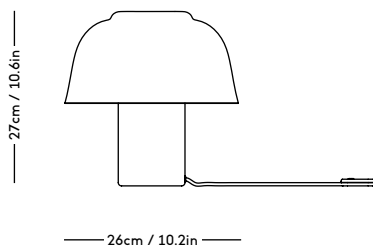

YUKI Lamp

Signe Hytte, 2021

ITEM CODE	PRODUCT / VARIANT	MATERIAL	LEADTIME	PRICE EX. VAT (USD)
40170	Table lamp White	Mouth blown glass	In stock	455
40171	Table lamp Light blue	Mouth blown glass	In stock	455
40172	Table lamp Olive	Mouth blown glass	In stock	455