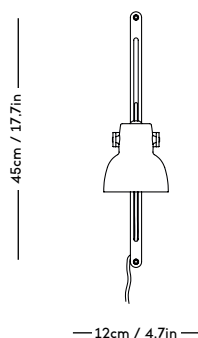

16PLUS Collection

Snorre Læssøe Stephensen, 1979

ITEM CODE	PRODUCT / VARIANT	MATERIAL	LEADTIME	COLLI	PRICE EX. VAT (USD)
40140	Pendant lamp	Bonechina	In stock	4	155
40130	Pendant lamp w. hanger	OAK/ Bonechina	In stock	4	195
40120	Wall lamp	OAK/ Bonechina	In stock	4	245
40110	Wall lamp adjustable	OAK/ Bonechina	In stock	4	305
40100	Table lamp	OAK/ Bonechina	In stock	4	385
40200	Bulb, dimmable	OAK/ Bonechina	In stock	10	15