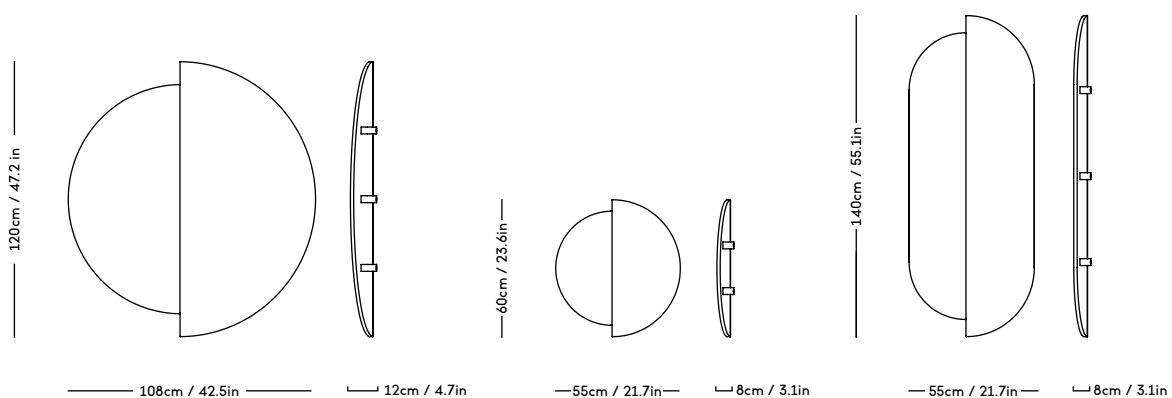

# RAE Mirror

Jessica Vedel, 2017

ITEM CODE	PRODUCT / VARIANT	MATERIAL	LEADTIME	PRICE EX. VAT (USD)
50110	RAE mirror Ø120 (Ivory)	Painted MDF and mirror glass	In stock	1525
50120	RAE mirror Ø50 (White)	Painted MDF and mirror glass	In stock	375
50121	RAE mirror Ø50 (Dark red)	Painted MDF and mirror glass	In stock	375
50130	RAE mirror Full body (White)	Painted MDF and mirror glass	In stock	745