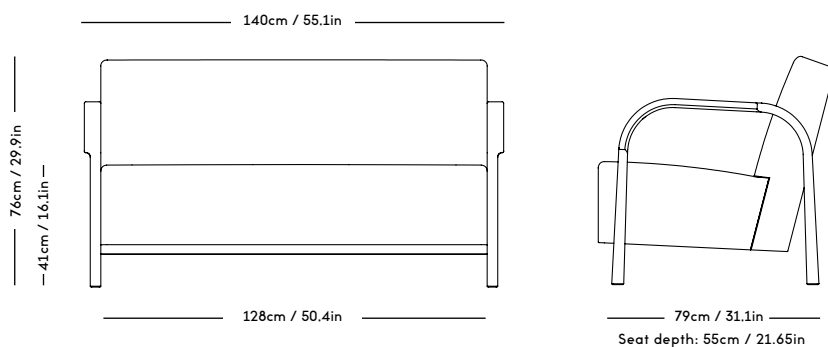

ARCH Upholstered Sofa 2 Seater

Mazo x Magnus Læssøe Stephensen, 2020

PRICE GROUP	PRODUCT / VARIANT	LEGS	LEADTIME	PRICE EX. VAT (USD)
1	ROMO / Linara, KVADRAT / Remix	Natural Oiled Oak, Dark Oiled Oak, Black Stained Oak	8–10 Weeks	2895
2	KVADRAT / Hallingdal & Fiord	Natural Oiled Oak, Dark Oiled Oak, Black Stained Oak	8–10 Weeks	3350
3	KVADRAT / Vidar	Natural Oiled Oak, Dark Oiled Oak, Black Stained Oak	8–10 Weeks	3895
4	DAW / Mohair & Mcnutt	Natural Oiled Oak, Dark Oiled Oak, Black Stained Oak	8–10 Weeks	4250
5	BUTE / Storr, DEDAR / Linear	Natural Oiled Oak, Dark Oiled Oak, Black Stained Oak	8–10 Weeks	4695
6	JENNIFER SHORTO / Kongaline & Seafoam, DEDAR / Artemidor	Natural Oiled Oak, Dark Oiled Oak, Black Stained Oak	8–10 Weeks	5350
Sheepskin	Moonlight, Sahara	Natural Oiled Oak, Dark Oiled Oak, Black Stained Oak	8–10 Weeks	6095
COM & COL	Customers own material textile / leather	Natural Oiled Oak, Dark Oiled Oak, Black Stained Oak	8–10 Weeks	3350

Material: Wood frame and legs, Felt gliders, Foam (HR),
Wadding (polyester) and upholstery (fabric/sheepskin).

COM/COL usage (based on fabric width of 140, and solid
color/random matching): 6m / NOT DUABLE