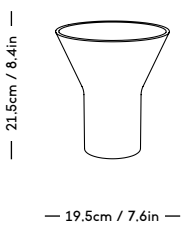

KYO Collection

Snorre Læssøe Stephensen, 1962

ITEM CODE	PRODUCT / VARIANT	MATERIAL	LEADTIME	COLLI	PRICE EX. VAT (USD)
30110	KYO Vase Star medium White	Glazed porcelain	In stock	4	45
30120	KYO Vase Star large White	Glazed porcelain	In stock	4	60
30111	KYO Vase Star medium Blue	Glazed porcelain	In stock	4	45
30121	KYO Vase Star large Blue	Glazed porcelain	In stock	4	60
30140	KYO Vase Medium / white	Glazed porcelain	In stock	4	125
30141	KYO Vase Medium / blue	Glazed porcelain	In stock	4	125
30150	KYO Vase Large / white	Glazed porcelain	In stock	4	155
30151	KYO Vase Large / blue	Glazed porcelain	In stock	4	155