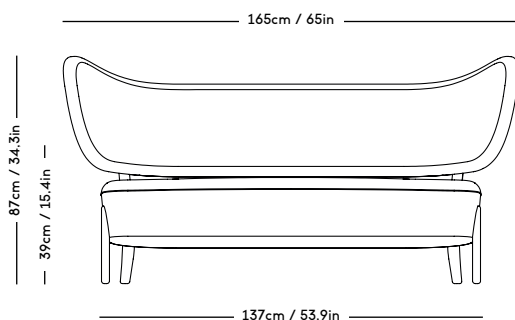

TMBO Sofa

Magnus Læssøe Stephensen, 1935

PRICE GROUP	PRODUCT / VARIANT	LEGS	LEADTIME	PRICE EX. VAT (USD)
1	ROMO / Linara, KVADRAT / Remix	Natural Oiled Oak Dark Oiled Oak	8–10 Weeks	3395
2	KVADRAT / Hallingdal & Fiord	Natural Oiled Oak Dark Oiled Oak	8–10 Weeks	3650
3	KVADRAT / Vidar	Natural Oiled Oak Dark Oiled Oak	8–10 Weeks	3950
4	DAW / Mohair & McNutt	Natural Oiled Oak Dark Oiled Oak	8–10 Weeks	4395
5	BUTE / Storr, DEDAR / Linear	Natural Oiled Oak Dark Oiled Oak	8–10 Weeks	4725
6	JENNIFER SHORTO / Kongaline & Seafoam, DEDAR / Artemidor	Natural Oiled Oak Dark Oiled Oak	8–10 Weeks	5975
Sheepskin	Moonlight, Sahara	Natural Oiled Oak Dark Oiled Oak	8–10 Weeks	5995
COM & COL	Customers own material textile / leather	Natural Oiled Oak Dark Oiled Oak	8–10 Weeks	3650
Customized legs	Walnut, Black stained oak	Natural Oiled or Varnish	8–10 Weeks	195

Material: Wood frame and legs, Felt gliders, Foam (HR), Wadding (polyester) and upholstery (fabric/sheepskin).

COM/COL usage (based on fabric width of 140, and solid color/random matching): 7m / NOT DUABLE