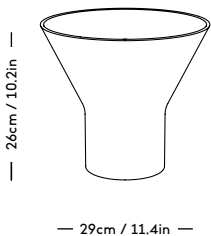

# KYO Collection

Snorre Læssøe Stephensen, 1962

ITEM CODE	PRODUCT / VARIANT	MATERIAL	LEADTIME	COLLI	PRICE EX. VAT (USD)
30110	KYO Vase Star medium White	Glazed porcelain	In stock	4	45
30120	KYO Vase Star large White	Glazed porcelain	In stock	4	60
30111	KYO Vase Star medium Blue	Glazed porcelain	In stock	4	45
30121	KYO Vase Star large Blue	Glazed porcelain	In stock	4	60
30140	KYO Vase Medium / white	Glazed porcelain	In stock	4	125
30141	KYO Vase Medium / blue	Glazed porcelain	In stock	4	125
30150	KYO Vase Large / white	Glazed porcelain	In stock	4	155
30151	KYO Vase Large / blue	Glazed porcelain	In stock	4	155