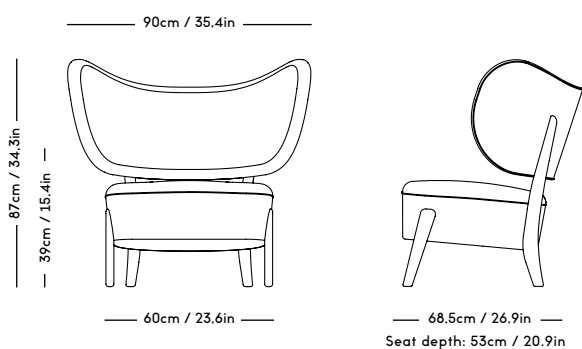

TMBO Lounge Chair

Magnus Læssøe Stephensen, 1935

PRICE GROUP	PRODUCT / VARIANT	LEGS	LEADTIME	PRICE EX. VAT (USD)
1	ROMO / Linara, KVADRAT / Remix	Natural Oiled Oak Dark Oiled Oak	8–10 Weeks	2650
2	KVADRAT / Hallingdal & Fiord	Natural Oiled Oak Dark Oiled Oak	8–10 Weeks	2895
3	KVADRAT / Vidar	Natural Oiled Oak Dark Oiled Oak	8–10 Weeks	3050
4	DAW / Mohair & Mcnutt	Natural Oiled Oak Dark Oiled Oak	8–10 Weeks	3350
5	BUTE / Storr, DEDAR / Linear	Natural Oiled Oak Dark Oiled Oak	8–10 Weeks	3575
6	JENNIFER SHORTO / Kongaline & Seafoam, DEDAR / Artemidor	Natural Oiled Oak Dark Oiled Oak	8–10 Weeks	4295
Sheepskin	Moonlight, Sahara	Natural Oiled Oak Dark Oiled Oak	8–10 Weeks	4795
COM & COL	Customers own material textile / leather	Natural Oiled Oak Dark Oiled Oak	8–10 Weeks	2895
Customized legs	Walnut, Black stained oak	Natural Oiled or Varnish	8–10 Weeks	195

Material: Wood frame and legs, Felt gliders, Foam (HR),
Wadding (polyester) and upholstery (fabric/leather/sheepskin).

COM/COL usage (based on fabric width of 140,
and solid color/random matching): 4m / 6m²