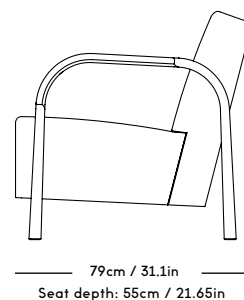

ARCH Upholstered Sofa 3 Seater

Mazo x Magnus Læssøe Stephensen, 2020

PRICE GROUP	PRODUCT / VARIANT	LEGS	LEADTIME	PRICE EX. VAT (USD)
1	ROMO / Linara, KVADRAT / Remix	Natural Oiled Oak, Dark Oiled Oak, Black Stained Oak	8–10 Weeks	3395
2	KVADRAT / Hallingdal & Fiord	Natural Oiled Oak, Dark Oiled Oak, Black Stained Oak	8–10 Weeks	3895
3	KVADRAT / Vidar	Natural Oiled Oak, Dark Oiled Oak, Black Stained Oak	8–10 Weeks	4195
4	DAW / Mohair & Mcnutt	Natural Oiled Oak, Dark Oiled Oak, Black Stained Oak	8–10 Weeks	4995
5	BUTE / Storr, DEDAR / Linear	Natural Oiled Oak, Dark Oiled Oak, Black Stained Oak	8–10 Weeks	5695
6	JENNIFER SHORTO / Kongaline & Seafoam, DEDAR / Artemidor	Natural Oiled Oak, Dark Oiled Oak, Black Stained Oak	8–10 Weeks	6295
Sheepskin	Moonlight, Sahara	Natural Oiled Oak, Dark Oiled Oak, Black Stained Oak	8–10 Weeks	7795
COM & COL	Customers own material textile / leather	Natural Oiled Oak, Dark Oiled Oak, Black Stained Oak	8–10 Weeks	3895

Material: Wood frame and legs, Felt gliders, Foam (HR),
Wadding (polyester) and upholstery (fabric/sheepskin).

COM/COL usage (based on fabric width of 140, and solid
color/random matching): 8m / NOT DUABLE