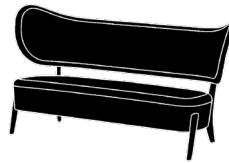

TMBO Lounge Chair & Pouff P. 7

DESIGN Magnus Læssøe Stephensen
YEAR 1935
PRICE from 3525 USD ex. VAT

TMBO Sofa P. 8

DESIGN Magnus Læssøe Stephensen
YEAR 1935
PRICE from 3395 USD ex. VAT