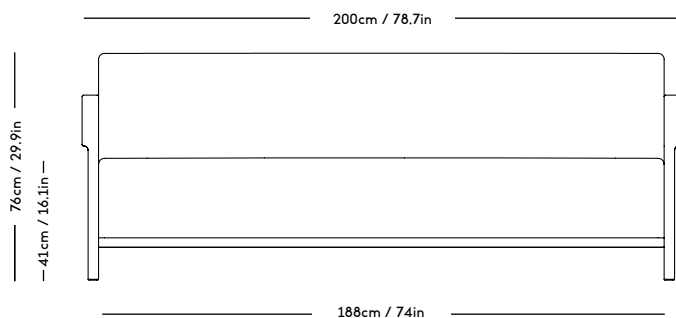

ARCH Upholstered Sofa 3 Seater

Mazo x Magnus Læssøe Stephensen, 2020

PRICE GROUP	PRODUCT / VARIANT	LEGS	LEADTIME	PRICE EX. VAT (USD)
1	ROMO / Linara, KVADRAT / Remix	Natural Oiled Oak, Dark Oiled Oak, Black Stained Oak	8–10 Weeks	3395
2	KVADRAT / Hallingdal & Fiord	Natural Oiled Oak, Dark Oiled Oak, Black Stained Oak	8–10 Weeks	3895
3	KVADRAT / Vidar	Natural Oiled Oak, Dark Oiled Oak, Black Stained Oak	8–10 Weeks	4195
4	DAW / Mohair & Mcnutt	Natural Oiled Oak, Dark Oiled Oak, Black Stained Oak	8–10 Weeks	4995
5	BUTE / Storr, DEDAR / Linear	Natural Oiled Oak, Dark Oiled Oak, Black Stained Oak	8–10 Weeks	5695
6	JENNIFER SHORTO / Kongaline & Seafoam, DEDAR / Artemidor	Natural Oiled Oak, Dark Oiled Oak, Black Stained Oak	8–10 Weeks	6295
Sheepskin	Moonlight, Sahara	Natural Oiled Oak, Dark Oiled Oak, Black Stained Oak	8–10 Weeks	7795
COM & COL	Customers own material textile / leather	Natural Oiled Oak, Dark Oiled Oak, Black Stained Oak	8–10 Weeks	3895

Material: Wood frame and legs, Felt gliders, Foam (HR),
Wadding (polyester) and upholstery (fabric/sheepskin).

COM/COL usage (based on fabric width of 140, and solid
color/random matching): 8m / NOT DUABLE