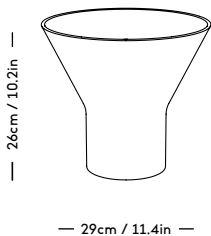

# KYO Collection

Snorre Læssøe Stephensen, 1962

ITEM CODE	PRODUCT / VARIANT	MATERIAL	LEADTIME	COLLI	PRICE EX. VAT (EUR)
30110	KYO Vase Star medium White	Glazed porcelain	In stock	4	42
30120	KYO Vase Star large White	Glazed porcelain	In stock	4	54
30111	KYO Vase Star medium Blue	Glazed porcelain	In stock	4	42
30121	KYO Vase Star large Blue	Glazed porcelain	In stock	4	54
30140	KYO Vase Medium / white	Glazed porcelain	In stock	4	108
30141	KYO Vase Medium / blue	Glazed porcelain	In stock	4	108
30150	KYO Vase Large / white	Glazed porcelain	In stock	4	132
30151	KYO Vase Large / blue	Glazed porcelain	In stock	4	132