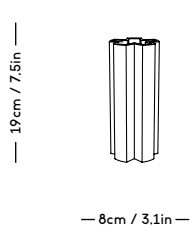

KYO Collection

Snorre Læssøe Stephensen, 1962

ITEM CODE	PRODUCT / VARIANT	MATERIAL	LEADTIME	COLLI	PRICE EX. VAT (EUR)
30110	KYO Vase Star medium White	Glazed porcelain	In stock	4	42
30120	KYO Vase Star large White	Glazed porcelain	In stock	4	54
30111	KYO Vase Star medium Blue	Glazed porcelain	In stock	4	42
30121	KYO Vase Star large Blue	Glazed porcelain	In stock	4	54
30140	KYO Vase Medium / white	Glazed porcelain	In stock	4	108
30141	KYO Vase Medium / blue	Glazed porcelain	In stock	4	108
30150	KYO Vase Large / white	Glazed porcelain	In stock	4	132
30151	KYO Vase Large / blue	Glazed porcelain	In stock	4	132