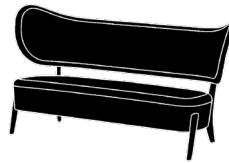

TMBO Lounge Chair & Pouff P. 7

DESIGN Magnus Læssøe Stephensen
YEAR 1935
PRICE from 3100 EUR ex. VAT

TMBO Sofa P. 8

DESIGN Magnus Læssøe Stephensen
YEAR 1935
PRICE from 3300 EUR ex. VAT