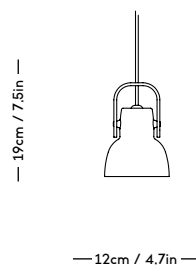

16PLUS Collection

Snorre Læssøe Stephensen, 1979

ITEM CODE	PRODUCT / VARIANT	MATERIAL	LEADTIME	COLLI	PRICE EX. VAT (EUR)
40140	Pendant lamp	Bonechina	In stock	4	130
40130	Pendant lamp w. hanger	OAK/ Bonechina	In stock	4	165
40120	Wall lamp	OAK/ Bonechina	In stock	4	195
40110	Wall lamp adjustable	OAK/ Bonechina	In stock	4	260
40100	Table lamp	OAK/ Bonechina	In stock	4	315
40200	Bulb, dimmable	OAK/ Bonechina	In stock	10	14