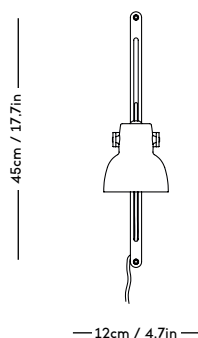

16PLUS Collection

Snorre Læssøe Stephensen, 1979

ITEM CODE	PRODUCT / VARIANT	MATERIAL	LEADTIME	COLLI	PRICE EX. VAT (EUR)
40140	Pendant lamp	Bonechina	In stock	4	130
40130	Pendant lamp w. hanger	OAK/ Bonechina	In stock	4	165
40120	Wall lamp	OAK/ Bonechina	In stock	4	195
40110	Wall lamp adjustable	OAK/ Bonechina	In stock	4	260
40100	Table lamp	OAK/ Bonechina	In stock	4	315
40200	Bulb, dimmable	OAK/ Bonechina	In stock	10	14