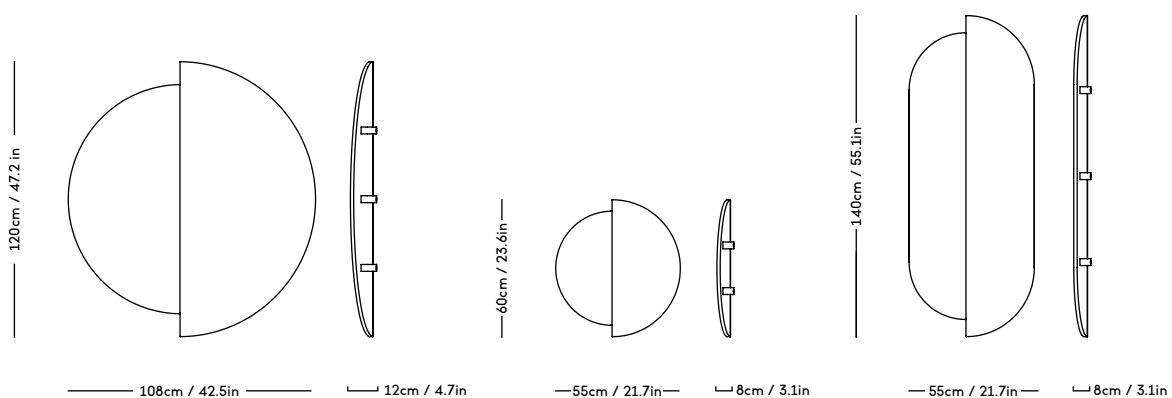

# RAE Mirror

Jessica Vedel, 2017

ITEM CODE	PRODUCT / VARIANT	MATERIAL	LEADTIME	PRICE EX. VAT (EUR)
50110	RAE mirror Ø120 (Ivory)	Painted MDF and mirror glass	In stock	1225
50120	RAE mirror Ø50 (White)	Painted MDF and mirror glass	In stock	305
50121	RAE mirror Ø50 (Dark red)	Painted MDF and mirror glass	In stock	305
50130	RAE mirror Full body (White)	Painted MDF and mirror glass	In stock	625