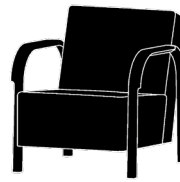

ARCH Lounge Chair P. 9

DESIGN Magnus Læssøe Stephensen
YEAR 1932
PRICE from 1830 EUR ex. VAT

ARCH Upholstered Chair P. 10

DESIGN Mazo x Magnus Læssøe Stephensen
YEAR 2020
PRICE from 1800 EUR ex. VAT