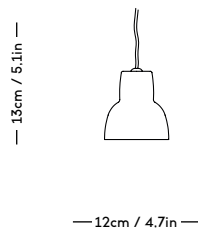

16PLUS Collection

Snorre Læssøe Stephensen, 1979

ITEM CODE	PRODUCT / VARIANT	MATERIAL	LEADTIME	COLLI	PRICE EX. VAT (EUR)
40140	Pendant lamp	Bonechina	In stock	4	130
40130	Pendant lamp w. hanger	OAK/ Bonechina	In stock	4	165
40120	Wall lamp	OAK/ Bonechina	In stock	4	195
40110	Wall lamp adjustable	OAK/ Bonechina	In stock	4	260
40100	Table lamp	OAK/ Bonechina	In stock	4	315
40200	Bulb, dimmable	OAK/ Bonechina	In stock	10	14