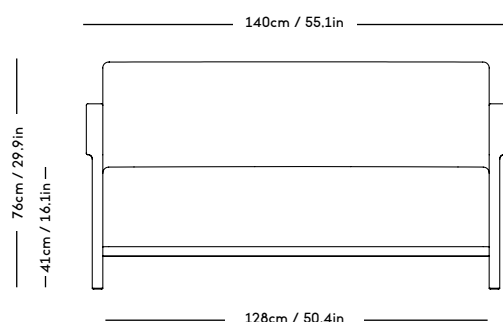

ARCH Upholstered Sofa 2 Seater

Mazo x Magnus Læssøe Stephensen, 2020

PRICE GROUP	PRODUCT / VARIANT	LEGS	LEADTIME	PRICE EX. VAT (EUR)
1	ROMO / Linara, KVADRAT / Remix	Natural Oiled Oak, Dark Oiled Oak, Black Stained Oak	8–10 Weeks	2850
2	KVADRAT / Hallingdal & Fiord	Natural Oiled Oak, Dark Oiled Oak, Black Stained Oak	8–10 Weeks	3175
3	KVADRAT / Vidar	Natural Oiled Oak, Dark Oiled Oak, Black Stained Oak	8–10 Weeks	3550
4	DAW / Mohair & Mcnutt	Natural Oiled Oak, Dark Oiled Oak, Black Stained Oak	8–10 Weeks	3775
5	BUTE / Storr, DEDAR / Linear	Natural Oiled Oak, Dark Oiled Oak, Black Stained Oak	8–10 Weeks	4225
6	JENNIFER SHORTO / Kongaline & Seafoam, DEDAR / Artemidor	Natural Oiled Oak, Dark Oiled Oak, Black Stained Oak	8–10 Weeks	4550
Sheepskin	Moonlight, Sahara	Natural Oiled Oak, Dark Oiled Oak, Black Stained Oak	8–10 Weeks	4875
COM & COL	Customers own material textile / leather	Natural Oiled Oak, Dark Oiled Oak, Black Stained Oak	8–10 Weeks	3175

Material: Wood frame and legs, Felt gliders, Foam (HR),
Wadding (polyester) and upholstery (fabric/sheepskin).

COM/COL usage (based on fabric width of 140, and solid
color/random matching): 6m / NOT DUABLE