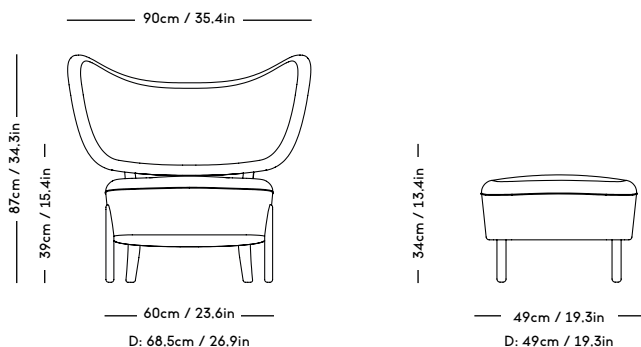

TMBO Lounge Chair & Pouff - Standard textiles

Magnus Læssøe Stephensen, 1935

ITEM CODE	PRODUCT / VARIANT	LEGS	LEADTIME	PRICE EX. VAT (EUR)
STTMBOP-V24	KVADRAT / Vidar, 333	Smoked OAK	8–10 weeks	3495
STTMBOP-T24	NOBILIS / Taiga, Taupe - 10946-10	Smoked OAK	8–10 weeks	3795
STTMBOP-SS24	SKANDILOCK / Sheepskin Sahara	OAK	8–10 weeks	4295
STTMBOP-SM24	SKANDILOCK / Sheepskin Moonlight	OAK	8–10 weeks	4295