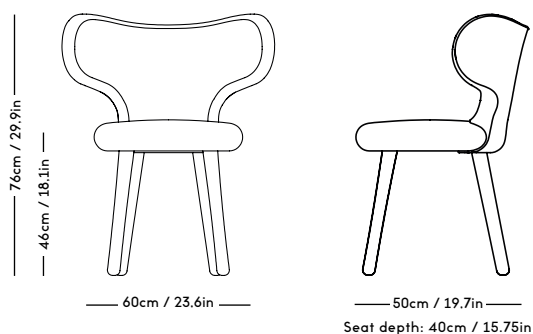

WNG Chair - Standard textiles

Magnus Læssøe Stephensen, 1937

ITEM CODE	PRODUCT / VARIANT	LEGS	LEADTIME	PRICE EX. VAT (EUR)
STWNG-V24	KVADRAT / Vidar, 333	Smoked OAK	8–10 weeks	975
STWNG-T24	NOBILIS / Taiga, Taupe - 10946-10	Smoked OAK	8–10 weeks	1075
STWNG-SM24	SKANDILOCK / Sheepskin, Moonlight	OAK	8–10 weeks	1250
STWNG-SS24	SKANDILOCK / Sheepskin Sahara	OAK	8–10 weeks	1250

Material: Wood frame and legs, Felt gliders, Foam (HR), Wadding (polyester) and upholstery (fabric / leather / sheepskin).

COM/COL usage (based on fabric width of 140, and solid color/random matching): 2m / 3m2