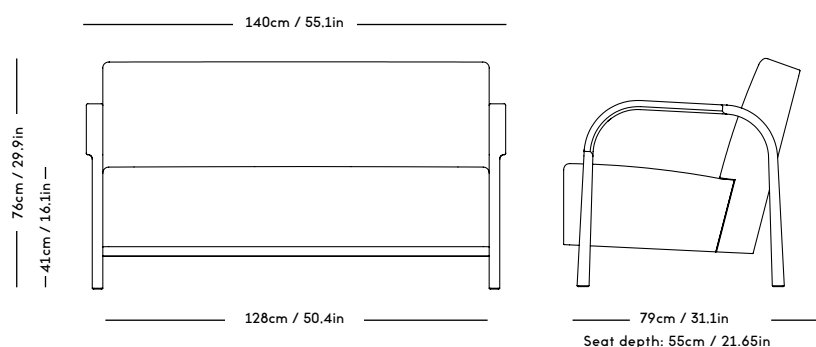

ARCH Upholstered Sofa 2 Seater - Standard textiles

Mazo x Magnus Læssøe Stephensen, 2020

ITEM CODE	PRODUCT / VARIANT	LEGS	LEADTIME	PRICE EX. VAT (EUR)
STARC2-VB24	KVADRAT / Vidar, 333	Black OAK	8–10 weeks	3350
STARC2-MO24	DAW / McNutt White	OAK	8–10 weeks	3550
STARC2-MB24	DAW / McNutt White	Black OAK	8–10 weeks	3550
STARC2-TSO24	NOBILIS / Taiga Taupe - 10946-10	Smoked OAK	8–10 weeks	3900

Material: Wood frame and legs, Felt gliders, Foam (HR), Wadding (polyester) and upholstery (fabric / sheepskin).

COM/COL usage (based on fabric width of 140, and solid color / random matching): 6m / NOT DUABLE