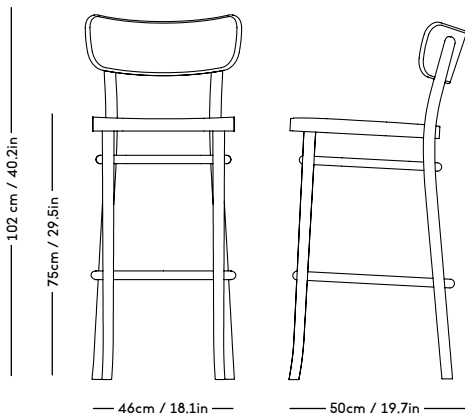

MZO Bar Stool

Magnus Læssøe Stephensen, 1931

ITEM CODE	PRODUCT / VARIANT	MATERIAL	LEADTIME	PRICE EX. VAT (EUR)
10101BAR	MZO Bar Stool Black Stained	Beech / stain	In stock	425
10124BAR	MZO Bar Stool w. Upholstery: KVADRAT / Remix	Beech / stain / textile	In stock	475