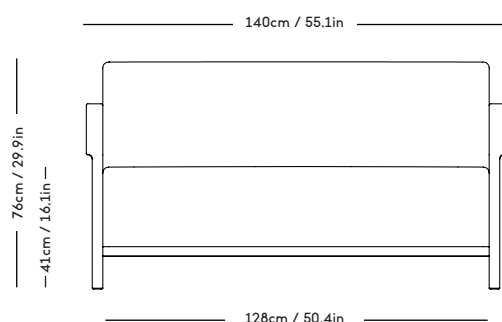

ARCH Sofa 2 Seater

Mazo x Magnus Læssøe Stephensen, 2020

PRICE GROUP	PRODUCT / VARIANT	LEGS	LEADTIME	PRICE EX. VAT (EUR)
1	ROMO / Linara, KVADRAT / Remix	Natural Oiled Oak, Dark Oiled Oak, Black Stained Oak	8–10 Weeks	2525
2	KVADRAT / Hallingdal & Fiord	Natural Oiled Oak, Dark Oiled Oak, Black Stained Oak	8–10 Weeks	3075
3	KVADRAT / Vidar	Natural Oiled Oak, Dark Oiled Oak, Black Stained Oak	8–10 Weeks	3400
4	DAW / Mohair & Mcnutt	Natural Oiled Oak, Dark Oiled Oak, Black Stained Oak	8–10 Weeks	3850
5	BUTE / Storr, DEDAR / Linear	Natural Oiled Oak, Dark Oiled Oak, Black Stained Oak	8–10 Weeks	4150
6	JENNIFER SHORTO / Kongaline & Seafoam, DEDAR / Artemidor	Natural Oiled Oak, Dark Oiled Oak, Black Stained Oak	8–10 Weeks	4475
Sheepskin	Moonlight, Sahara	Natural Oiled Oak, Dark Oiled Oak, Black Stained Oak	8–10 Weeks	4475
COM & COL	Customers own material textile / leather	Natural Oiled Oak, Dark Oiled Oak, Black Stained Oak	8–10 Weeks	2875

Material: Wood frame and legs, Felt gliders, Foam (HR),
Wadding (polyester) and upholstery (fabric/sheepskin).

COM/COL usage (based on fabric width of 140, and solid
color/random matching): 6m / NOT DUABLE