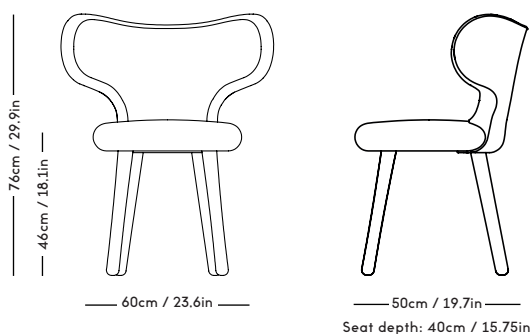

WNG Chair

Magnus Læssøe Stephensen, 1937

PRICE GROUP	PRODUCT / VARIANT	LEGS	LEADTIME	PRICE EX. VAT (EUR)
2	KVADRAT / Hallingdal	Natural oiled oak	8–10 Weeks	770
3	KVADRAT / Vidar	Natural oiled oak	8–10 Weeks	895
4	DAW / Mcnutt	Natural oiled oak	8–10 Weeks	995
5	BUTE / Storr	Natural oiled oak	8–10 Weeks	1050
6	DEDAR / Artemidor	Natural oiled oak	8–10 Weeks	1250
Sheepskin	Moonlight, Sahara	Natural oiled oak	8–10 Weeks	1250
COM & COL	Customers own material textile / leather	Natural oiled oak	8–10 Weeks	770
Customized legs	Walnut, Black stained oak	Natural Oiled or Varnish	8–10 Weeks	140

Material: Wood frame and legs, Felt gliders, Foam (HR),
Wadding (polyester) and upholstery (fabric/leather/sheepskin).

COM/COL usage (based on fabric width of 140,
and solid color/random matching): 2m / 3m²