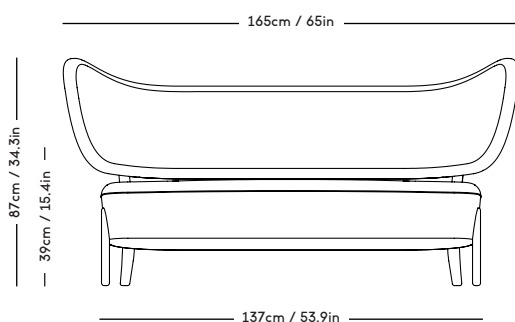

TMBO Sofa

Magnus Læssøe Stephensen, 1935

PRICE GROUP	PRODUCT / VARIANT	LEGS	LEADTIME	PRICE EX. VAT (EUR)
1	ROMO / Linara, KVADRAT / Remix	Natural Oiled Oak Dark Oiled Oak	8–10 Weeks	2975
2	KVADRAT / Hallingdal & Fiord	Natural Oiled Oak Dark Oiled Oak	8–10 Weeks	3100
3	KVADRAT / Vidar	Natural Oiled Oak Dark Oiled Oak	8–10 Weeks	3300
4	DAW / Mohair & McNutt	Natural Oiled Oak Dark Oiled Oak	8–10 Weeks	3500
5	BUTE / Storr, DEDAR / Linear	Natural Oiled Oak Dark Oiled Oak	8–10 Weeks	3850
6	JENNIFER SHORTO / Kongaline & Seafoam, DEDAR / Artemidor	Natural Oiled Oak Dark Oiled Oak	8–10 Weeks	4250
Sheepskin	Moonlight, Sahara	Natural Oiled Oak Dark Oiled Oak	8–10 Weeks	4675
COM & COL	Customers own material textile / leather	Natural Oiled Oak Dark Oiled Oak	8–10 Weeks	3100
Customized legs	Walnut, Black stained oak	Natural Oiled or Varnish	8–10 Weeks	140

Material: Wood frame and legs, Felt gliders, Foam (HR), Wadding (polyester) and upholstery (fabric/sheepskin).

COM/COL usage (based on fabric width of 140, and solid color/random matching): 7m / NOT DUABLE