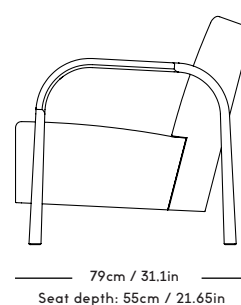

ARCH Sofa 3 Seater

Mazo x Magnus Læssøe Stephensen, 2020

PRICE GROUP	PRODUCT / VARIANT	LEGS	LEADTIME	PRICE EX. VAT (EUR)
1	ROMO / Linara, KVADRAT / Remix	Natural Oiled Oak, Dark Oiled Oak, Black Stained Oak	8–10 Weeks	3000
2	KVADRAT / Hallingdal & Fiord	Natural Oiled Oak, Dark Oiled Oak, Black Stained Oak	8–10 Weeks	3350
3	KVADRAT / Vidar	Natural Oiled Oak, Dark Oiled Oak, Black Stained Oak	8–10 Weeks	3550
4	DAW / Mohair & Mcnutt	Natural Oiled Oak, Dark Oiled Oak, Black Stained Oak	8–10 Weeks	3975
5	BUTE / Storr, DEDAR / Linear	Natural Oiled Oak, Dark Oiled Oak, Black Stained Oak	8–10 Weeks	4550
6	JENNIFER SHORTO / Kongaline & Seafoam, DEDAR / Artemidor	Natural Oiled Oak, Dark Oiled Oak, Black Stained Oak	8–10 Weeks	4850
Sheepskin	Moonlight, Sahara	Natural Oiled Oak, Dark Oiled Oak, Black Stained Oak	8–10 Weeks	6350
COM & COL	Customers own material textile / leather	Natural Oiled Oak, Dark Oiled Oak, Black Stained Oak	8–10 Weeks	3350

Material: Wood frame and legs, Felt gliders, Foam (HR),
Wadding (polyester) and upholstery (fabric/sheepskin).

COM/COL usage (based on fabric width of 140, and solid
color/random matching): 8m / NOT DUABLE