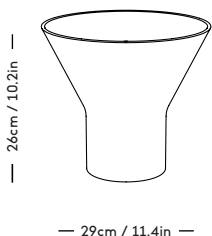

KYO Collection

Snorre Læssøe Stephensen, 1962

ITEM CODE	PRODUCT / VARIANT	MATERIAL	LEADTIME	COLLI	PRICE EX. VAT (EUR)
30110	KYO Vase Star medium White	Glazed porcelain	In stock	4	35
30120	KYO Vase Star large White	Glazed porcelain	In stock	4	45
30111	KYO Vase Star medium Blue	Glazed porcelain	In stock	4	35
30121	KYO Vase Star large Blue	Glazed porcelain	In stock	4	45
30140	KYO Vase Medium / white	Glazed porcelain	In stock	4	45
30141	KYO Vase Medium / blue	Glazed porcelain	In stock	4	90
30150	KYO Vase Large / white	Glazed porcelain	In stock	4	110
30151	KYO Vase Large / blue	Glazed porcelain	In stock	4	110