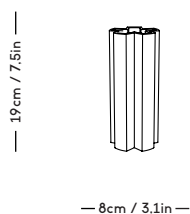

KYO Collection

Snorre Læssøe Stephensen, 1962

ITEM CODE	PRODUCT / VARIANT	MATERIAL	LEADTIME	COLLI	PRICE EX. VAT (EUR)
30110	KYO Vase Star medium White	Glazed porcelain	In stock	4	35
30120	KYO Vase Star large White	Glazed porcelain	In stock	4	45
30111	KYO Vase Star medium Blue	Glazed porcelain	In stock	4	35
30121	KYO Vase Star large Blue	Glazed porcelain	In stock	4	45
30140	KYO Vase Medium / white	Glazed porcelain	In stock	4	45
30141	KYO Vase Medium / blue	Glazed porcelain	In stock	4	90
30150	KYO Vase Large / white	Glazed porcelain	In stock	4	110
30151	KYO Vase Large / blue	Glazed porcelain	In stock	4	110