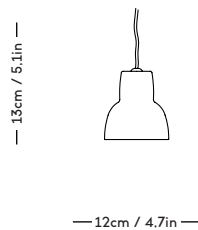

16PLUS Collection

Snorre Læssøe Stephensen, 1979

ITEM CODE	PRODUCT / VARIANT	MATERIAL	LEADTIME	COLLI	PRICE EX. VAT (EUR)
40140	Pendant lamp	Bonechina	In stock	4	115
40130	Pendant lamp w. hanger	OAK/ Bonechina	In stock	4	150
40120	Wall lamp	OAK/ Bonechina	In stock	4	180
40110	Wall lamp adjustable	OAK/ Bonechina	In stock	4	235
40100	Table lamp	OAK/ Bonechina	In stock	4	12
40200	Bulb, dimmable	OAK/ Bonechina	In stock	10	12