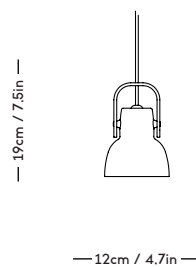

16PLUS Collection

Snorre Læssøe Stephensen, 1979

ITEM CODE	PRODUCT / VARIANT	MATERIAL	LEADTIME	COLLI	PRICE EX. VAT (EUR)
40140	Pendant lamp	Bonechina	In stock	4	115
40130	Pendant lamp w. hanger	OAK/ Bonechina	In stock	4	150
40120	Wall lamp	OAK/ Bonechina	In stock	4	180
40110	Wall lamp adjustable	OAK/ Bonechina	In stock	4	235
40100	Table lamp	OAK/ Bonechina	In stock	4	12
40200	Bulb, dimmable	OAK/ Bonechina	In stock	10	12