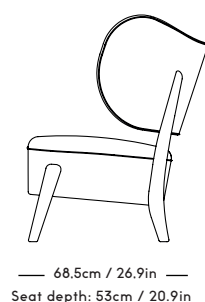

TMBO Sofa

Magnus Læssøe Stephensen, 1935

PRICE GROUP	PRODUCT / VARIANT	LEGS	LEADTIME	PRICE EX. VAT (EUR)
1	ROMO / Linara, KVADRAT / Remix	Natural Oiled Oak Dark Oiled Oak	8–10 Weeks	2975
2	KVADRAT / Hallingdal & Fiord	Natural Oiled Oak Dark Oiled Oak	8–10 Weeks	3100
3	KVADRAT / Vidar	Natural Oiled Oak Dark Oiled Oak	8–10 Weeks	3300
4	DAW / Mohair & McNutt	Natural Oiled Oak Dark Oiled Oak	8–10 Weeks	3500
5	BUTE / Storr, DEDAR / Linear	Natural Oiled Oak Dark Oiled Oak	8–10 Weeks	3850
6	JENNIFER SHORTO / Kongaline & Seafoam, DEDAR / Artemidor	Natural Oiled Oak Dark Oiled Oak	8–10 Weeks	4250
Sheepskin	Moonlight, Sahara	Natural Oiled Oak Dark Oiled Oak	8–10 Weeks	4675
COM & COL	Customers own material textile / leather	Natural Oiled Oak Dark Oiled Oak	8–10 Weeks	3100
Customized legs	Walnut, Black stained oak	Natural Oiled or Varnish	8–10 Weeks	140

Material: Wood frame and legs, Felt gliders, Foam (HR), Wadding (polyester) and upholstery (fabric/sheepskin).

COM/COL usage (based on fabric width of 140, and solid color/random matching): 7m / NOT DUABLE