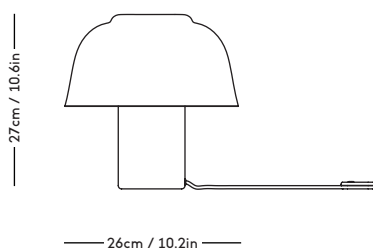

YUKI Lamp

Signe Hytte, 2021

ITEM CODE	PRODUCT / VARIANT	MATERIAL	LEADTIME	PRICE EX. VAT (EUR)
40170	Table lamp White	Mouth blown glass	In stock	325
40171	Table lamp Light blue	Mouth blown glass	In stock	325
40172	Table lamp Olive	Mouth blown glass	In stock	325