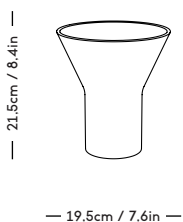

KYO Collection

Snorre Læssøe Stephensen, 1962

ITEM CODE	PRODUCT / VARIANT	MATERIAL	LEADTIME	COLLI	PRICE EX. VAT (EUR)
30110	KYO Vase Star medium White	Glazed porcelain	In stock	4	35
30120	KYO Vase Star large White	Glazed porcelain	In stock	4	45
30111	KYO Vase Star medium Blue	Glazed porcelain	In stock	4	35
30121	KYO Vase Star large Blue	Glazed porcelain	In stock	4	45
30140	KYO Vase Medium / white	Glazed porcelain	In stock	4	45
30141	KYO Vase Medium / blue	Glazed porcelain	In stock	4	90
30150	KYO Vase Large / white	Glazed porcelain	In stock	4	110
30151	KYO Vase Large / blue	Glazed porcelain	In stock	4	110