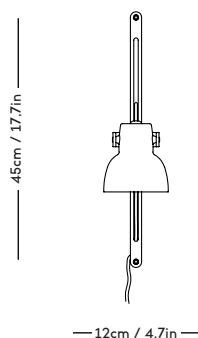

16PLUS Collection

Snorre Læssøe Stephensen, 1979

ITEM CODE	PRODUCT / VARIANT	MATERIAL	LEADTIME	COLLI	PRICE EX. VAT (EUR)
40140	Pendant lamp	Bonechina	In stock	4	115
40130	Pendant lamp w. hanger	OAK/ Bonechina	In stock	4	150
40120	Wall lamp	OAK/ Bonechina	In stock	4	180
40110	Wall lamp adjustable	OAK/ Bonechina	In stock	4	235
40100	Table lamp	OAK/ Bonechina	In stock	4	12
40200	Bulb, dimmable	OAK/ Bonechina	In stock	10	12