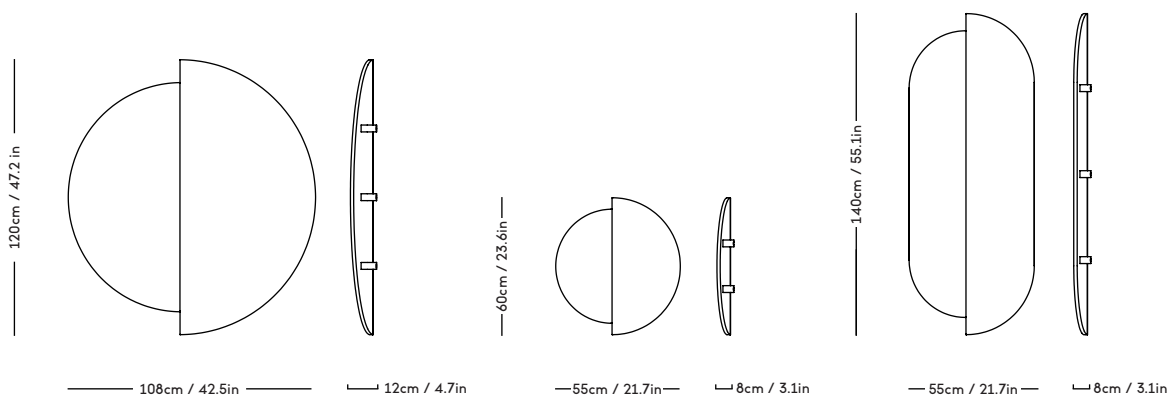

RAE Mirror

Jessica Vedel, 2017

ITEM CODE	PRODUCT / VARIANT	MATERIAL	LEADTIME	PRICE EX. VAT (EUR)
50110	RAE mirror Ø120 (Ivory)	Painted MDF and mirror glass	In stock	1225
50120	RAE mirror Ø50 (White)	Painted MDF and mirror glass	In stock	305
50121	RAE mirror Ø50 (Dark red)	Painted MDF and mirror glass	In stock	305
50130	RAE mirror Full body (White)	Painted MDF and mirror glass	In stock	625