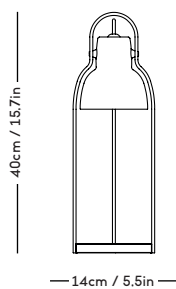

16PLUS Collection

Snorre Læssøe Stephensen, 1979

ITEM CODE	PRODUCT / VARIANT	MATERIAL	LEADTIME	COLLI	PRICE EX. VAT (EUR)
40140	Pendant lamp	Bonechina	In stock	4	115
40130	Pendant lamp w. hanger	OAK/ Bonechina	In stock	4	150
40120	Wall lamp	OAK/ Bonechina	In stock	4	180
40110	Wall lamp adjustable	OAK/ Bonechina	In stock	4	235
40100	Table lamp	OAK/ Bonechina	In stock	4	12
40200	Bulb, dimmable	OAK/ Bonechina	In stock	10	12