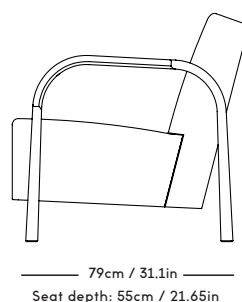

ARCH Sofa 2 Seater

Mazo x Magnus Læssøe Stephensen, 2020

PRICE GROUP	PRODUCT / VARIANT	LEGS	LEADTIME	PRICE EX. VAT (EUR)
1	ROMO / Linara, KVADRAT / Remix	Natural Oiled Oak, Dark Oiled Oak, Black Stained Oak	8–10 Weeks	2525
2	KVADRAT / Hallingdal & Fiord	Natural Oiled Oak, Dark Oiled Oak, Black Stained Oak	8–10 Weeks	3075
3	KVADRAT / Vidar	Natural Oiled Oak, Dark Oiled Oak, Black Stained Oak	8–10 Weeks	3400
4	DAW / Mohair & Mcnutt	Natural Oiled Oak, Dark Oiled Oak, Black Stained Oak	8–10 Weeks	3850
5	BUTE / Storr, DEDAR / Linear	Natural Oiled Oak, Dark Oiled Oak, Black Stained Oak	8–10 Weeks	4150
6	JENNIFER SHORTO / Kongaline & Seafoam, DEDAR / Artemidor	Natural Oiled Oak, Dark Oiled Oak, Black Stained Oak	8–10 Weeks	4475
Sheepskin	Moonlight, Sahara	Natural Oiled Oak, Dark Oiled Oak, Black Stained Oak	8–10 Weeks	4475
COM & COL	Customers own material textile / leather	Natural Oiled Oak, Dark Oiled Oak, Black Stained Oak	8–10 Weeks	2875

Material: Wood frame and legs, Felt gliders, Foam (HR),
Wadding (polyester) and upholstery (fabric/sheepskin).

COM/COL usage (based on fabric width of 140, and solid
color/random matching): 6m / NOT DUABLE