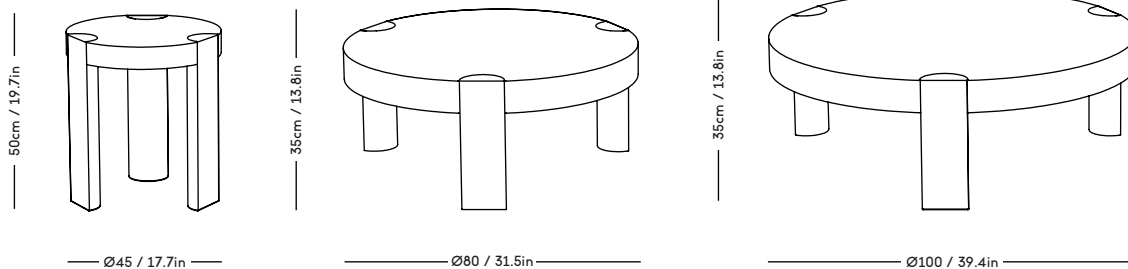

FER Table

Mazo, 2021

ITEM CODE	PRODUCT / VARIANT	MATERIAL	LEADTIME	PRICE EX. VAT (EUR)
60200	Coffee table Ø100 White	High gloss painted MDF and solid oak	In stock	1590
60201	Coffee table Ø80 White	High gloss painted MDF and solid oak	In stock	1225
60210	Side table Ø45 White	High gloss painted MDF and solid oak	In stock	615