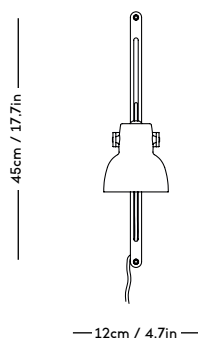

16PLUS Collection

Snorre Læssøe Stephensen, 1979

ITEM CODE	PRODUCT / VARIANT	MATERIAL	LEADTIME	COLLI	PRICE EX. VAT (EUR)	PRICE INCL. VAT (GBP)
40140	Pendant lamp	Bonechina	In stock	4	130	135
40130	Pendant lamp w. hanger	OAK/ Bonechina	In stock	4	165	170
40120	Wall lamp	OAK/ Bonechina	In stock	4	195	200
40110	Wall lamp adjustable	OAK/ Bonechina	In stock	4	260	265
40100	Table lamp	OAK/ Bonechina	In stock	4	315	320
40200	Bulb, dimmable	OAK/ Bonechina	In stock	10	14	15