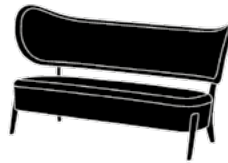

TMBO Lounge Chair & Pouff P. 7

DESIGN Magnus Læssøe Stephensen
YEAR 1935
PRICE from 3100 EUR ex. VAT

TMBO Sofa P. 8

DESIGN Magnus Læssøe Stephensen
YEAR 1935
PRICE from 3300 EUR ex. VAT