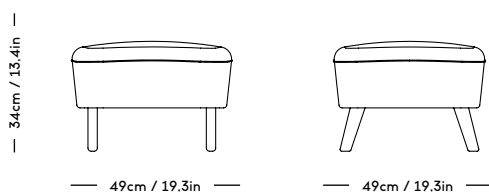

TMBO Pouff

Mazo x Magnus Læssøe Stephensen, 2020

PRICE GROUP	PRODUCT / VARIANT	LEGS	LEADTIME	PRICE EX. VAT (EUR)	PRICE INCL. VAT (GBP)
1	ROMO / Linara, KVADRAT / Remix	Natural Oiled Oak Dark Oiled Oak	8–10 Weeks	1225	1235
2	KVADRAT / Hallingdal & Fiord	Natural Oiled Oak Dark Oiled Oak	8–10 Weeks	1450	1465
3	KVADRAT / Vidar	Natural Oiled Oak Dark Oiled Oak	8–10 Weeks	1475	1475
4	DAW / Mohair & Mcnutt	Natural Oiled Oak Dark Oiled Oak	8–10 Weeks	1525	1540
5	BUTE / Storr, DEDAR / Linear	Natural Oiled Oak Dark Oiled Oak	8–10 Weeks	1550	1575
6	JENNIFER SHORTO / Kongaline & Seafoam, DEDAR / Artemidor	Natural Oiled Oak Dark Oiled Oak	8–10 Weeks	1675	1690
Sheepskin	Moonlight, Sahara	Natural Oiled Oak Dark Oiled Oak	8–10 Weeks	1700	1725
COM & COL	Customers own material textile / leather	Natural Oiled Oak Dark Oiled Oak	8–10 Weeks	1450	1465
Customized legs	Walnut, Black stained oak	Natural Oiled or Varnish	8–10 Weeks	140	145

Material: Wood frame and legs, Felt gliders, Foam (HR),
Wadding (polyester) and upholstery (fabric/leather/sheepskin).

COM/COL usage (based on fabric width of 140,
and solid color/random matching): 2m / 3m2