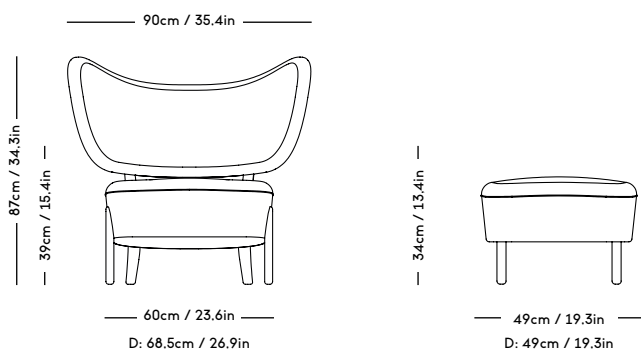

TMBO Lounge Chair & Pouff

Magnus Læssøe Stephensen, 1935

PRICE GROUP	PRODUCT / VARIANT	LEGS	LEADTIME	PRICE EX. VAT (EUR)	PRICE INCL. VAT (GBP)
1	ROMO / Linara, KVADRAT / Remix	Natural Oiled Oak Dark Oiled Oak	8–10 Weeks	3100	3125
2	KVADRAT / Hallingdal & Fiord	Natural Oiled Oak Dark Oiled Oak	8–10 Weeks	3350	3380
3	KVADRAT / Vidar	Natural Oiled Oak Dark Oiled Oak	8–10 Weeks	3500	3530
4	DAW / Mohair & McNutt	Natural Oiled Oak Dark Oiled Oak	8–10 Weeks	3650	3680
5	BUTE / Storr, DEDAR / Linear	Natural Oiled Oak Dark Oiled Oak	8–10 Weeks	3950	3985
6	JENNIFER SHORTO / Kongaline & Seafoam, DEDAR / Artemidor	Natural Oiled Oak Dark Oiled Oak	8–10 Weeks	4150	4185
Sheepskin	Moonlight, Sahara	Natural Oiled Oak Dark Oiled Oak	8–10 Weeks	4400	4440
COM & COL	Customers own material textile / leather	Natural Oiled Oak Dark Oiled Oak	8–10 Weeks	3350	3380
Customized legs	Walnut, Black stained oak	Natural Oiled or Varnish	8–10 Weeks	205	210