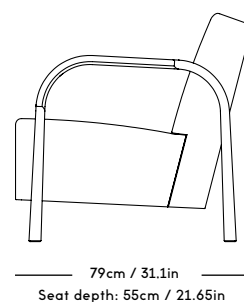

ARCH Sofa 3 Seater

Mazo x Magnus Læssøe Stephensen, 2020

PRICE GROUP	PRODUCT / VARIANT	LEGS	LEADTIME	PRICE EX. VAT (EUR)	PRICE INCL. VAT (GBP)
1	ROMO / Linara, KVADRAT / Remix	Natural Oiled Oak, Dark Oiled Oak, Black Stained Oak	8–10 Weeks	3350	3380
2	KVADRAT / Hallingdal & Fiord	Natural Oiled Oak, Dark Oiled Oak, Black Stained Oak	8–10 Weeks	3675	3705
3	KVADRAT / Vidar	Natural Oiled Oak, Dark Oiled Oak, Black Stained Oak	8–10 Weeks	3875	3910
4	DAW / Mohair & Mcnutt	Natural Oiled Oak, Dark Oiled Oak, Black Stained Oak	8–10 Weeks	4350	4390
5	BUTE / Storr, DEDAR / Linear	Natural Oiled Oak, Dark Oiled Oak, Black Stained Oak	8–10 Weeks	4925	4970
6	JENNIFER SHORTO / Kongaline & Seafoam, DEDAR / Artemidor	Natural Oiled Oak, Dark Oiled Oak, Black Stained Oak	8–10 Weeks	5225	5270
Sheepskin	Moonlight, Sahara	Natural Oiled Oak, Dark Oiled Oak, Black Stained Oak	8–10 Weeks	6150	6200
COM & COL	Customers own material textile / leather	Natural Oiled Oak, Dark Oiled Oak, Black Stained Oak	8–10 Weeks	3675	3705

Material: Wood frame and legs, Felt gliders, Foam (HR), Wadding (polyester) and upholstery (fabric/sheepskin).

COM/COL usage (based on fabric width of 140, and solid color/random matching): 8m / NOT DUABLE