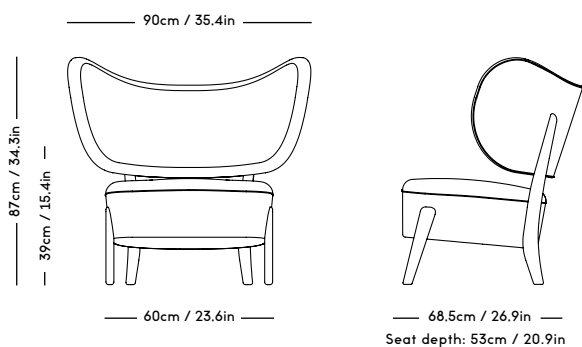

TMBO Lounge Chair

Magnus Læssøe Stephensen, 1935

PRICE GROUP	PRODUCT / VARIANT	LEGS	LEADTIME	PRICE EX. VAT (EUR)	PRICE INCL. VAT (GBP)
1	ROMO / Linara, KVADRAT / Remix	Natural Oiled Oak Dark Oiled Oak	8–10 Weeks	2450	2470
2	KVADRAT / Hallingdal & Fiord	Natural Oiled Oak Dark Oiled Oak	8–10 Weeks	2600	2625
3	KVADRAT / Vidar	Natural Oiled Oak Dark Oiled Oak	8–10 Weeks	2845	2870
4	DAW / Mohair & Mcnutt	Natural Oiled Oak Dark Oiled Oak	8–10 Weeks	2950	2975
5	BUTE / Storr, DEDAR / Linear	Natural Oiled Oak Dark Oiled Oak	8–10 Weeks	3150	3180
6	JENNIFER SHORTO / Kongaline & Seafoam, DEDAR / Artemidor	Natural Oiled Oak Dark Oiled Oak	8–10 Weeks	3400	3430
Sheepskin	Moonlight, Sahara	Natural Oiled Oak Dark Oiled Oak	8–10 Weeks	3550	3580
COM & COL	Customers own material textile / leather	Natural Oiled Oak Dark Oiled Oak	8–10 Weeks	2600	2625
Customized legs	Walnut, Black stained oak	Natural Oiled or Varnish	8–10 Weeks	140	145

Material: Wood frame and legs, Felt gliders, Foam (HR),
Wadding (polyester) and upholstery (fabric/leather/sheepskin).

COM/COL usage (based on fabric width of 140,
and solid color/random matching): 4m / 6m2