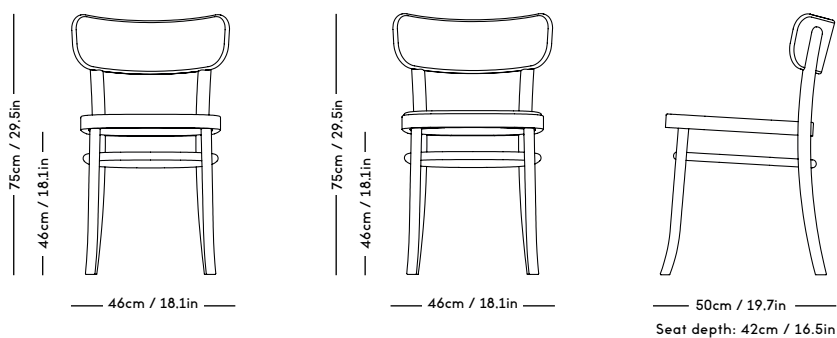

MZO Chair

Magnus Læssøe Stephensen, 1931

ITEM CODE	PRODUCT / VARIANT	MATERIAL	LEADTIME	PRICE EX. VAT (EUR)	PRICE INCL. VAT (GBP)
10101	MZO Chair Black Stained	Beech / stain	In stock	450	455
10102	MZO Chair Royal Blue	Beech / stain	In stock	450	455
10124	MZO Chair w. Upholstery Amber / Crystal Field 753	Beech / stain / textile	In stock	540	545