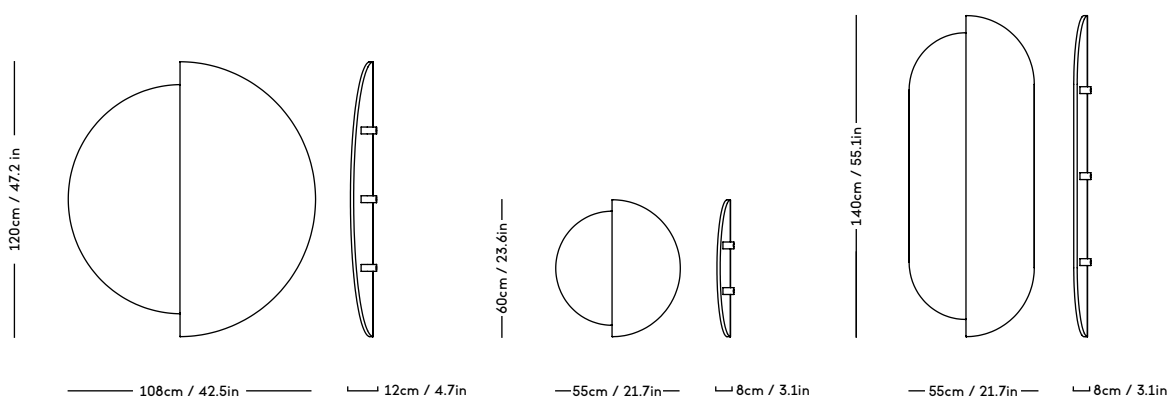

# RAE Mirror

Jessica Vedel, 2017

ITEM CODE	PRODUCT / VARIANT	MATERIAL	LEADTIME	PRICE EX. VAT (EUR)	PRICE INCL. VAT (GBP)
50110	RAE mirror Ø120 (Ivory)	Painted MDF and mirror glass	In stock	1225	1245
50120	RAE mirror Ø50 (White)	Painted MDF and mirror glass	In stock	305	310
50121	RAE mirror Ø50 (Dark red)	Painted MDF and mirror glass	In stock	305	310
50130	RAE mirror Full body (White)	Painted MDF and mirror glass	In stock	625	640