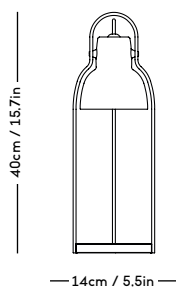

16PLUS Collection

Snorre Læssøe Stephensen, 1979

ITEM CODE	PRODUCT / VARIANT	MATERIAL	LEADTIME	COLLI	PRICE EX. VAT (EUR)	PRICE INCL. VAT (GBP)
40140	Pendant lamp	Bonechina	In stock	4	130	135
40130	Pendant lamp w. hanger	OAK/ Bonechina	In stock	4	165	170
40120	Wall lamp	OAK/ Bonechina	In stock	4	195	200
40110	Wall lamp adjustable	OAK/ Bonechina	In stock	4	260	265
40100	Table lamp	OAK/ Bonechina	In stock	4	315	320
40200	Bulb, dimmable	OAK/ Bonechina	In stock	10	14	15