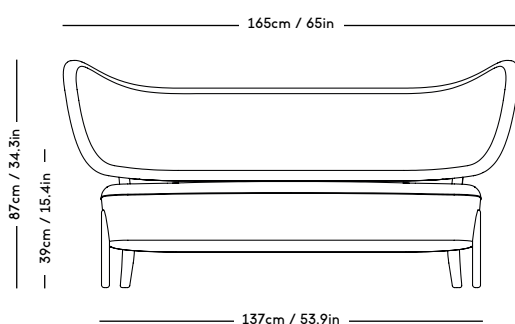

TMBO Sofa

Magnus Læssøe Stephensen, 1935

PRICE GROUP	PRODUCT / VARIANT	LEGS	LEADTIME	PRICE EX. VAT (EUR)	PRICE INCL. VAT (GBP)
1	ROMO / Linara, KVADRAT / Remix	Natural Oiled Oak Dark Oiled Oak	8–10 Weeks	3300	3330
2	KVADRAT / Hallingdal & Fiord	Natural Oiled Oak Dark Oiled Oak	8–10 Weeks	3400	3430
3	KVADRAT / Vidar	Natural Oiled Oak Dark Oiled Oak	8–10 Weeks	3650	3680
4	DAW / Mohair & Mcnutt	Natural Oiled Oak Dark Oiled Oak	8–10 Weeks	3850	3885
5	BUTE / Storr, DEDAR / Linear	Natural Oiled Oak Dark Oiled Oak	8–10 Weeks	4150	4185
6	JENNIFER SHORTO / Kongaline & Seafoam, DEDAR / Artemidor	Natural Oiled Oak Dark Oiled Oak	8–10 Weeks	4600	4640
Sheepskin	Moonlight, Sahara	Natural Oiled Oak Dark Oiled Oak	8–10 Weeks	5050	5095
COM & COL	Customers own material textile / leather	Natural Oiled Oak Dark Oiled Oak	8–10 Weeks	3400	3430
Customized legs	Walnut, Black stained oak	Natural Oiled or Varnish	8–10 Weeks	140	145

Material: Wood frame and legs, Felt gliders, Foam (HR), Wadding (polyester) and upholstery (fabric/sheepskin).

COM/COL usage (based on fabric width of 140, and solid color/random matching): 7m / NOT DUABLE