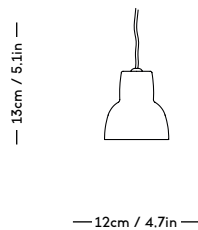

16PLUS Collection

Snorre Læssøe Stephensen, 1979

ITEM CODE	PRODUCT / VARIANT	MATERIAL	LEADTIME	COLLI	PRICE EX. VAT (EUR)	PRICE INCL. VAT (GBP)
40140	Pendant lamp	Bonechina	In stock	4	130	135
40130	Pendant lamp w. hanger	OAK/ Bonechina	In stock	4	165	170
40120	Wall lamp	OAK/ Bonechina	In stock	4	195	200
40110	Wall lamp adjustable	OAK/ Bonechina	In stock	4	260	265
40100	Table lamp	OAK/ Bonechina	In stock	4	315	320
40200	Bulb, dimmable	OAK/ Bonechina	In stock	10	14	15