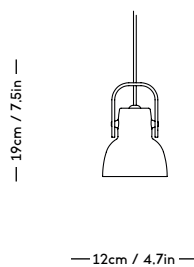

16PLUS Collection

Snorre Læssøe Stephensen, 1979

ITEM CODE	PRODUCT / VARIANT	MATERIAL	LEADTIME	COLLI	PRICE EX. VAT (EUR)	PRICE INCL. VAT (GBP)
40140	Pendant lamp	Bonechina	In stock	4	130	135
40130	Pendant lamp w. hanger	OAK/ Bonechina	In stock	4	165	170
40120	Wall lamp	OAK/ Bonechina	In stock	4	195	200
40110	Wall lamp adjustable	OAK/ Bonechina	In stock	4	260	265
40100	Table lamp	OAK/ Bonechina	In stock	4	315	320
40200	Bulb, dimmable	OAK/ Bonechina	In stock	10	14	15