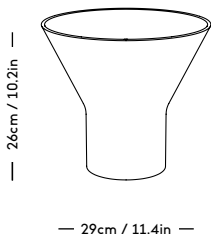

# KYO Collection

Snorre Læssøe Stephensen, 1962

ITEM CODE	PRODUCT / VARIANT	MATERIAL	LEADTIME	COLLI	PRICE EX. VAT (EUR)	PRICE INCL. VAT (GBP)
30110	KYO Vase Star medium White	Glazed porcelain	In stock	4	42	45
30120	KYO Vase Star large White	Glazed porcelain	In stock	4	54	55
30111	KYO Vase Star medium Blue	Glazed porcelain	In stock	4	42	45
30121	KYO Vase Star large Blue	Glazed porcelain	In stock	4	54	55
30140	KYO Vase Medium / white	Glazed porcelain	In stock	4	108	110
30141	KYO Vase Medium / blue	Glazed porcelain	In stock	4	108	110
30150	KYO Vase Large / white	Glazed porcelain	In stock	4	132	135
30151	KYO Vase Large / blue	Glazed porcelain	In stock	4	132	135