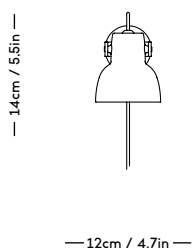

16PLUS Collection

Snorre Læssøe Stephensen, 1979

ITEM CODE	PRODUCT / VARIANT	MATERIAL	LEADTIME	COLLI	PRICE EX. VAT (EUR)	PRICE INCL. VAT (GBP)
40140	Pendant lamp	Bonechina	In stock	4	130	135
40130	Pendant lamp w. hanger	OAK/ Bonechina	In stock	4	165	170
40120	Wall lamp	OAK/ Bonechina	In stock	4	195	200
40110	Wall lamp adjustable	OAK/ Bonechina	In stock	4	260	265
40100	Table lamp	OAK/ Bonechina	In stock	4	315	320
40200	Bulb, dimmable	OAK/ Bonechina	In stock	10	14	15