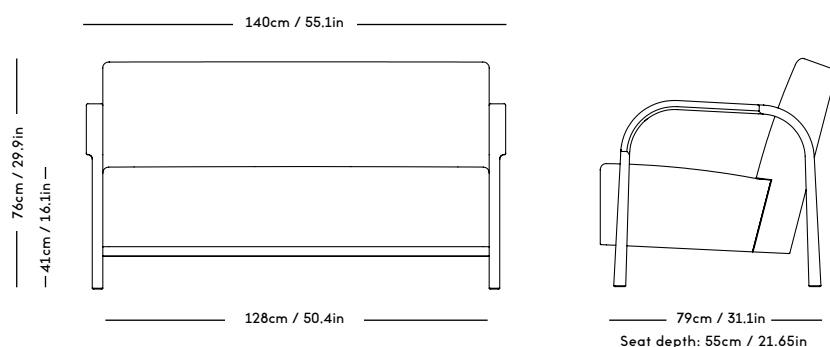

ARCH Sofa 2 Seater

Mazo x Magnus Læssøe Stephensen, 2020

PRICE GROUP	PRODUCT / VARIANT	LEGS	LEADTIME	PRICE EX. VAT (EUR)	PRICE INCL. VAT (GBP)
1	ROMO / Linara, KVADRAT / Remix	Natural Oiled Oak, Dark Oiled Oak, Black Stained Oak	8–10 Weeks	2850	2875
2	KVADRAT / Hallingdal & Fiord	Natural Oiled Oak, Dark Oiled Oak, Black Stained Oak	8–10 Weeks	3175	3205
3	KVADRAT / Vidar	Natural Oiled Oak, Dark Oiled Oak, Black Stained Oak	8–10 Weeks	3550	3580
4	DAW / Mohair & Mcnutt	Natural Oiled Oak, Dark Oiled Oak, Black Stained Oak	8–10 Weeks	3775	3805
5	BUTE / Storr, DEDAR / Linear	Natural Oiled Oak, Dark Oiled Oak, Black Stained Oak	8–10 Weeks	4225	4260
6	JENNIFER SHORTO / Kongaline & Seafoam, DEDAR / Artemidor	Natural Oiled Oak, Dark Oiled Oak, Black Stained Oak	8–10 Weeks	4550	4590
Sheepskin	Moonlight, Sahara	Natural Oiled Oak, Dark Oiled Oak, Black Stained Oak	8–10 Weeks	4875	4920
COM & COL	Customers own material textile / leather	Natural Oiled Oak, Dark Oiled Oak, Black Stained Oak	8–10 Weeks	3175	3205

Material: Wood frame and legs, Felt gliders, Foam (HR), Wadding (polyester) and upholstery (fabric/sheepskin).

COM/COL usage (based on fabric width of 140, and solid color/random matching): 6m / NOT DUABLE