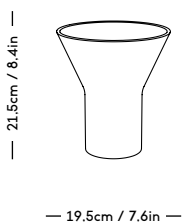

# KYO Collection

Snorre Læssøe Stephensen, 1962

ITEM CODE	PRODUCT / VARIANT	MATERIAL	LEADTIME	COLLI	PRICE EX. VAT (EUR)	PRICE INCL. VAT (GBP)
30110	KYO Vase Star medium White	Glazed porcelain	In stock	4	42	45
30120	KYO Vase Star large White	Glazed porcelain	In stock	4	54	55
30111	KYO Vase Star medium Blue	Glazed porcelain	In stock	4	42	45
30121	KYO Vase Star large Blue	Glazed porcelain	In stock	4	54	55
30140	KYO Vase Medium / white	Glazed porcelain	In stock	4	108	110
30141	KYO Vase Medium / blue	Glazed porcelain	In stock	4	108	110
30150	KYO Vase Large / white	Glazed porcelain	In stock	4	132	135
30151	KYO Vase Large / blue	Glazed porcelain	In stock	4	132	135