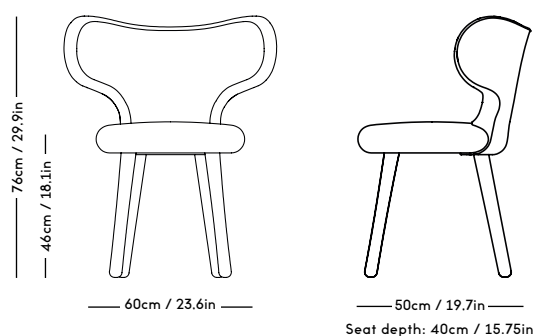

WNG Chair

Magnus Læssøe Stephensen, 1937

PRICE GROUP	PRODUCT / VARIANT	LEGS	LEADTIME	PRICE EX. VAT (EUR)	PRICE INCL. VAT (GBP)
2	KVADRAT / Hallingdal	Natural oiled oak	8–10 Weeks	900	910
3	KVADRAT / Vidar	Natural oiled oak	8–10 Weeks	1000	1010
4	DAW / Mcnutt	Natural oiled oak	8–10 Weeks	1100	1110
5	BUTE / Storr	Natural oiled oak	8–10 Weeks	1200	1210
6	DEDAR / Artemidor	Natural oiled oak	8–10 Weeks	1350	1365
Sheepskin	Moonlight, Sahara	Natural oiled oak	8–10 Weeks	1350	1365
COM & COL	Customers own material textile / leather	Natural oiled oak	8–10 Weeks	900	910
Customized legs	Walnut, Black stained oak	Natural Oiled or Varnish	8–10 Weeks	140	145

Material: Wood frame and legs, Felt gliders, Foam (HR), Wadding (polyester) and upholstery (fabric/leather/sheepskin).

COM/COL usage (based on fabric width of 140, and solid color/random matching): 2m / 3m²