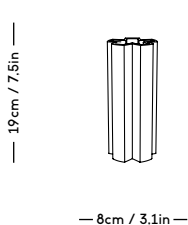

KYO Collection

Snorre Læssøe Stephensen, 1962

ITEM CODE	PRODUCT / VARIANT	MATERIAL	LEADTIME	COLLI	PRICE EX. VAT (EUR)	PRICE INCL. VAT (GBP)
30110	KYO Vase Star medium White	Glazed porcelain	In stock	4	42	45
30120	KYO Vase Star large White	Glazed porcelain	In stock	4	54	55
30111	KYO Vase Star medium Blue	Glazed porcelain	In stock	4	42	45
30121	KYO Vase Star large Blue	Glazed porcelain	In stock	4	54	55
30140	KYO Vase Medium / white	Glazed porcelain	In stock	4	108	110
30141	KYO Vase Medium / blue	Glazed porcelain	In stock	4	108	110
30150	KYO Vase Large / white	Glazed porcelain	In stock	4	132	135
30151	KYO Vase Large / blue	Glazed porcelain	In stock	4	132	135