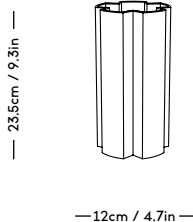

KYO Collection

Snorre Læssøe Stephensen, 1962

ITEM CODE	PRODUCT / VARIANT	MATERIAL	LEADTIME	COLLI	PRICE EX. VAT (EUR)	PRICE INCL. VAT (GBP)
30110	KYO Vase Star medium White	Glazed porcelain	In stock	4	42	45
30120	KYO Vase Star large White	Glazed porcelain	In stock	4	54	55
30111	KYO Vase Star medium Blue	Glazed porcelain	In stock	4	42	45
30121	KYO Vase Star large Blue	Glazed porcelain	In stock	4	54	55
30140	KYO Vase Medium / white	Glazed porcelain	In stock	4	108	110
30141	KYO Vase Medium / blue	Glazed porcelain	In stock	4	108	110
30150	KYO Vase Large / white	Glazed porcelain	In stock	4	132	135
30151	KYO Vase Large / blue	Glazed porcelain	In stock	4	132	135