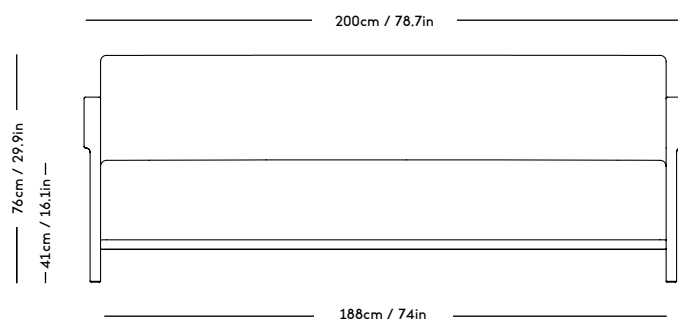

ARCH Sofa 3 Seater

Mazo x Magnus Læssøe Stephensen, 2020

PRICE GROUP	PRODUCT / VARIANT	LEGS	LEADTIME	PRICE EX. VAT (EUR)	PRICE INCL. VAT (GBP)
1	ROMO / Linara, KVADRAT / Remix	Natural Oiled Oak, Dark Oiled Oak, Black Stained Oak	8–10 Weeks	3350	3380
2	KVADRAT / Hallingdal & Fiord	Natural Oiled Oak, Dark Oiled Oak, Black Stained Oak	8–10 Weeks	3675	3705
3	KVADRAT / Vidar	Natural Oiled Oak, Dark Oiled Oak, Black Stained Oak	8–10 Weeks	3875	3910
4	DAW / Mohair & Mcnutt	Natural Oiled Oak, Dark Oiled Oak, Black Stained Oak	8–10 Weeks	4350	4390
5	BUTE / Storr, DEDAR / Linear	Natural Oiled Oak, Dark Oiled Oak, Black Stained Oak	8–10 Weeks	4925	4970
6	JENNIFER SHORTO / Kongaline & Seafoam, DEDAR / Artemidor	Natural Oiled Oak, Dark Oiled Oak, Black Stained Oak	8–10 Weeks	5225	5270
Sheepskin	Moonlight, Sahara	Natural Oiled Oak, Dark Oiled Oak, Black Stained Oak	8–10 Weeks	6150	6200
COM & COL	Customers own material textile / leather	Natural Oiled Oak, Dark Oiled Oak, Black Stained Oak	8–10 Weeks	3675	3705

Material: Wood frame and legs, Felt gliders, Foam (HR), Wadding (polyester) and upholstery (fabric/sheepskin).

COM/COL usage (based on fabric width of 140, and solid color/random matching): 8m / NOT DUABLE