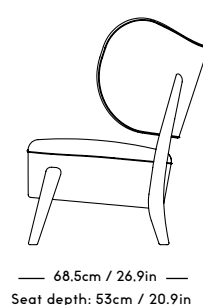

TMBO Sofa

Magnus Læssøe Stephensen, 1935

PRICE GROUP	PRODUCT / VARIANT	LEGS	LEADTIME	PRICE EX. VAT (EUR)	PRICE INCL. VAT (GBP)
1	ROMO / Linara, KVADRAT / Remix	Natural Oiled Oak Dark Oiled Oak	8–10 Weeks	3300	3330
2	KVADRAT / Hallingdal & Fiord	Natural Oiled Oak Dark Oiled Oak	8–10 Weeks	3400	3430
3	KVADRAT / Vidar	Natural Oiled Oak Dark Oiled Oak	8–10 Weeks	3650	3680
4	DAW / Mohair & Mcnutt	Natural Oiled Oak Dark Oiled Oak	8–10 Weeks	3850	3885
5	BUTE / Storr, DEDAR / Linear	Natural Oiled Oak Dark Oiled Oak	8–10 Weeks	4150	4185
6	JENNIFER SHORTO / Kongaline & Seafoam, DEDAR / Artemidor	Natural Oiled Oak Dark Oiled Oak	8–10 Weeks	4600	4640
Sheepskin	Moonlight, Sahara	Natural Oiled Oak Dark Oiled Oak	8–10 Weeks	5050	5095
COM & COL	Customers own material textile / leather	Natural Oiled Oak Dark Oiled Oak	8–10 Weeks	3400	3430
Customized legs	Walnut, Black stained oak	Natural Oiled or Varnish	8–10 Weeks	140	145

Material: Wood frame and legs, Felt gliders, Foam (HR), Wadding (polyester) and upholstery (fabric/sheepskin).

COM/COL usage (based on fabric width of 140, and solid color/random matching): 7m / NOT DUABLE