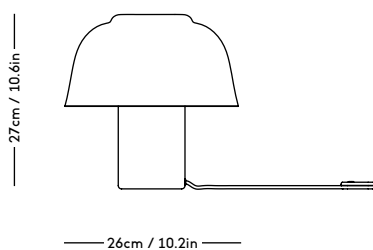

YUKI Lamp

Signe Hytte, 2021

ITEM CODE	PRODUCT / VARIANT	MATERIAL	LEADTIME	PRICE EX. VAT (EUR)	PRICE INCL. VAT (GBP)
40170	Table lamp White	Mouth blown glass	In stock	355	360
40171	Table lamp Light blue	Mouth blown glass	In stock	365	360
40172	Table lamp Olive	Mouth blown glass	In stock	365	360