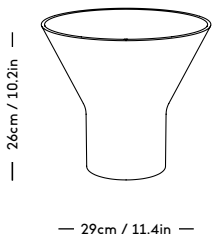

KYO Collection

Snorre Læssøe Stephensen, 1962

ITEM CODE	PRODUCT / VARIANT	MATERIAL	LEADTIME	COLLI	PRICE EX. VAT (EUR)	PRICE INCL. VAT (GBP)
30110	KYO Vase Star medium White	Glazed porcelain	In stock	4	42	45
30120	KYO Vase Star large White	Glazed porcelain	In stock	4	54	57
30111	KYO Vase Star medium Blue	Glazed porcelain	In stock	4	42	45
30121	KYO Vase Star large Blue	Glazed porcelain	In stock	4	54	57
30140	KYO Vase Medium / white	Glazed porcelain	In stock	4	108	115
30141	KYO Vase Medium / blue	Glazed porcelain	In stock	4	108	115
30150	KYO Vase Large / white	Glazed porcelain	In stock	4	132	140
30151	KYO Vase Large / blue	Glazed porcelain	In stock	4	132	140