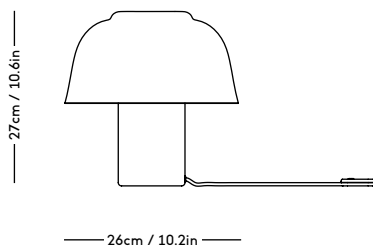

YUKI Lamp

Signe Hytte, 2021

ITEM CODE	PRODUCT / VARIANT	MATERIAL	LEADTIME	PRICE EX. VAT (EUR)	PRICE INCL. VAT (GBP)
40170	Table lamp White	Mouth blown glass	In stock	295	315
40171	Table lamp Light blue	Mouth blown glass	In stock	295	315
40172	Table lamp Olive	Mouth blown glass	In stock	295	315