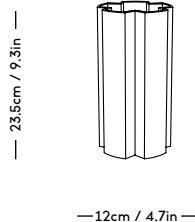

KYO Collection

Snorre Læssøe Stephensen, 1962

ITEM CODE	PRODUCT / VARIANT	MATERIAL	LEADTIME	COLLI	PRICE EX. VAT (EUR)	PRICE INCL. VAT (GBP)
30110	KYO Vase Star medium White	Glazed porcelain	In stock	4	42	45
30120	KYO Vase Star large White	Glazed porcelain	In stock	4	54	57
30111	KYO Vase Star medium Blue	Glazed porcelain	In stock	4	42	45
30121	KYO Vase Star large Blue	Glazed porcelain	In stock	4	54	57
30140	KYO Vase Medium / white	Glazed porcelain	In stock	4	108	115
30141	KYO Vase Medium / blue	Glazed porcelain	In stock	4	108	115
30150	KYO Vase Large / white	Glazed porcelain	In stock	4	132	140
30151	KYO Vase Large / blue	Glazed porcelain	In stock	4	132	140