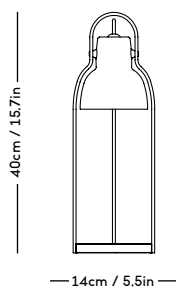

16PLUS Collection

Snorre Læssøe Stephensen, 1979

ITEM CODE	PRODUCT / VARIANT	MATERIAL	LEADTIME	COLLI	PRICE EX. VAT (EUR)	PRICE INCL. VAT (GBP)
40140	Pendant lamp	Bonechina	In stock	4	130	140
40130	Pendant lamp w. hanger	OAK/ Bonechina	In stock	4	165	175
40120	Wall lamp	OAK/ Bonechina	In stock	4	195	210
40110	Wall lamp adjustable	OAK/ Bonechina	In stock	4	260	175
40100	Table lamp	OAK/ Bonechina	In stock	4	315	335
40200	Bulb, dimmable	OAK/ Bonechina	In stock	10	14	15