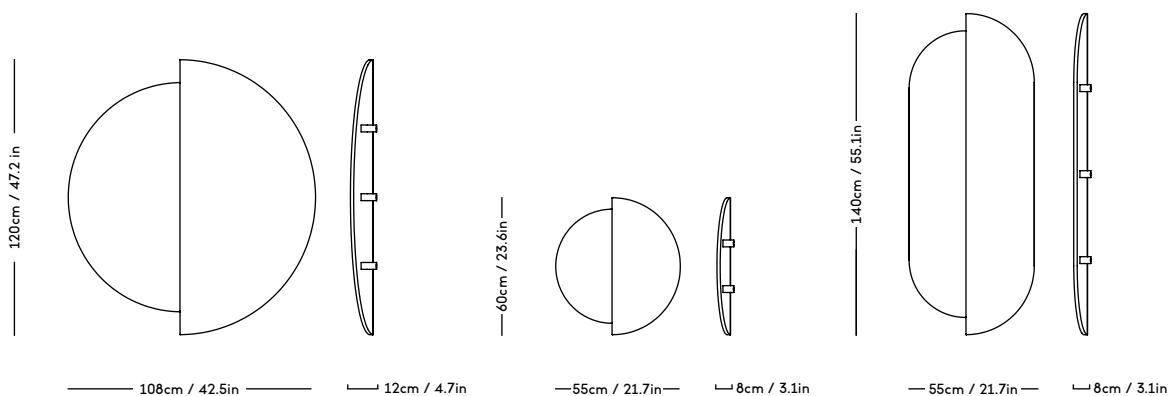

RAE Mirror

Jessica Vedel, 2017

ITEM CODE	PRODUCT / VARIANT	MATERIAL	LEADTIME	PRICE EX. VAT (EUR)	PRICE INCL. VAT (GBP)
50110	RAE mirror Ø120 (Ivory)	Painted MDF and mirror glass	In stock	1225	1310
50120	RAE mirror Ø50 (White)	Painted MDF and mirror glass	In stock	305	325
50121	RAE mirror Ø50 (Dark red)	Painted MDF and mirror glass	In stock	305	325
50130	RAE mirror Full body (White)	Painted MDF and mirror glass	In stock	625	665