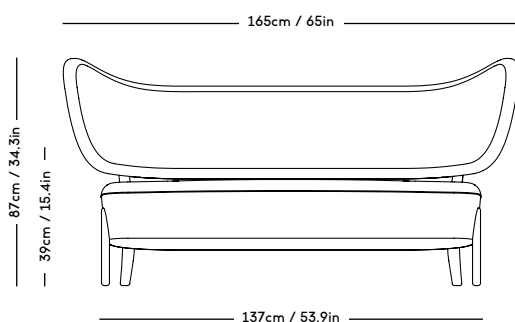

TMBO Sofa

Magnus Læssøe Stephensen, 1935

PRICE GROUP	PRODUCT / VARIANT	LEGS	LEADTIME	PRICE EX. VAT (EUR)	PRICE INCL. VAT (GBP)
1	ROMO / Linara, KVADRAT / Remix	Natural Oiled Oak Dark Oiled Oak	8–10 Weeks	3300	3525
2	KVADRAT / Hallingdal & Fiord	Natural Oiled Oak Dark Oiled Oak	8–10 Weeks	3400	3635
3	KVADRAT / Vidar	Natural Oiled Oak Dark Oiled Oak	8–10 Weeks	3650	3895
4	DAW / Mohair & Mcnutt	Natural Oiled Oak Dark Oiled Oak	8–10 Weeks	3850	4110
5	BUTE / Storr, DEDAR / Linear	Natural Oiled Oak Dark Oiled Oak	8–10 Weeks	4150	4435
6	JENNIFER SHORTO / Kongaline & Seafoam, DEDAR / Artemidor	Natural Oiled Oak Dark Oiled Oak	8–10 Weeks	4600	4915
Sheepskin	Moonlight, Sahara	Natural Oiled Oak Dark Oiled Oak	8–10 Weeks	5050	5395
COM & COL	Customers own material textile / leather	Natural Oiled Oak Dark Oiled Oak	8–10 Weeks	3400	3635
Customized legs	Walnut, Black stained oak	Natural Oiled or Varnish	8–10 Weeks	140	150

Material: Wood frame and legs, Felt gliders, Foam (HR), Wadding (polyester) and upholstery (fabric/sheepskin).

COM/COL usage (based on fabric width of 140, and solid color/random matching): 7m / NOT DUABLE