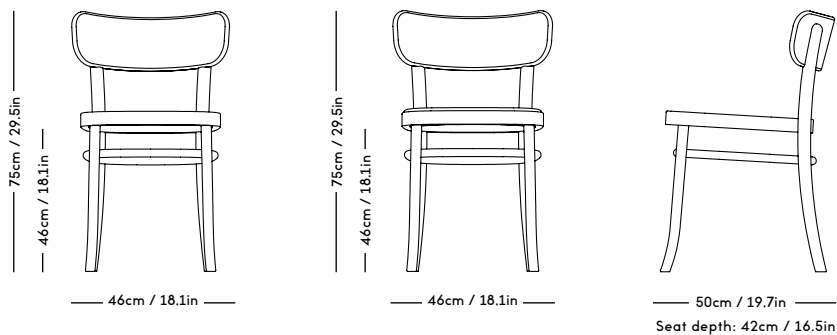

MZO Chair

Magnus Læssøe Stephensen, 1931

ITEM CODE	PRODUCT / VARIANT	MATERIAL	LEADTIME	PRICE EX. VAT (EUR)	PRICE INCL. VAT (GBP)
10101	MZO Chair Black Stained	Beech / stain	In stock	450	480
10102	MZO Chair Royal Blue	Beech / stain	In stock	450	480
10124	MZO Chair w. Upholstery Amber / Crystal Field 753	Beech / stain / textile	In stock	540	575