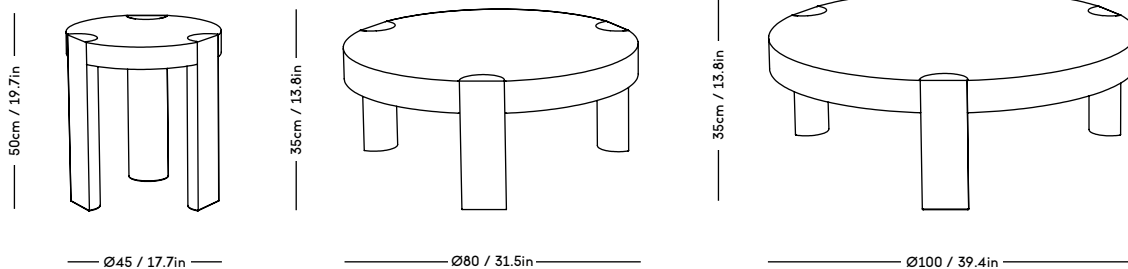

FER Table

Mazo, 2021

ITEM CODE	PRODUCT / VARIANT	MATERIAL	LEADTIME	PRICE EX. VAT (EUR)	PRICE INCL. VAT (GBP)
60200	Coffee table Ø100 White	High gloss painted MDF and solid oak	In stock	1590	1695
60201	Coffee table Ø80 White	High gloss painted MDF and solid oak	In stock	1225	1310
60210	Side table Ø45 White	High gloss painted MDF and solid oak	In stock	615	655