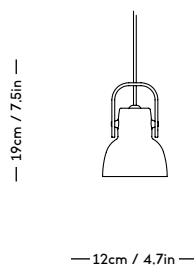

16PLUS Collection

Snorre Læssøe Stephensen, 1979

ITEM CODE	PRODUCT / VARIANT	MATERIAL	LEADTIME	COLLI	PRICE EX. VAT (EUR)	PRICE INCL. VAT (GBP)
40140	Pendant lamp	Bonechina	In stock	4	130	140
40130	Pendant lamp w. hanger	OAK/ Bonechina	In stock	4	165	175
40120	Wall lamp	OAK/ Bonechina	In stock	4	195	210
40110	Wall lamp adjustable	OAK/ Bonechina	In stock	4	260	175
40100	Table lamp	OAK/ Bonechina	In stock	4	315	335
40200	Bulb, dimmable	OAK/ Bonechina	In stock	10	14	15