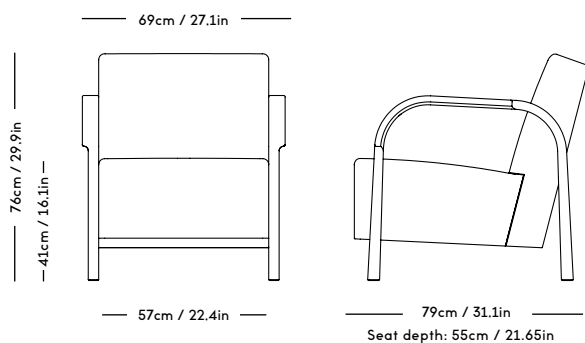

ARCH Lounge Chair

Mazo x Magnus Læssøe Stephensen, 2020

PRICE GROUP	PRODUCT / VARIANT	LEGS	LEADTIME	PRICE EX. VAT (EUR)	PRICE INCL. VAT (GBP)
1	ROMO / Linara, KVADRAT / Remix	Natural Oiled Oak, Dark Oiled Oak, Black Stained Oak	8–10 Weeks	1925	1820
2	KVADRAT / Hallingdal & Fiord	Natural Oiled Oak, Dark Oiled Oak, Black Stained Oak	8–10 Weeks	2350	2220
3	KVADRAT / Vidar	Natural Oiled Oak, Dark Oiled Oak, Black Stained Oak	8–10 Weeks	2625	2470
4	DAW / Mohair & Mcnutt	Natural Oiled Oak, Dark Oiled Oak, Black Stained Oak	8–10 Weeks	2550	2725
5	BUTE / Storr, DEDAR / Linear	Natural Oiled Oak, Dark Oiled Oak, Black Stained Oak	8–10 Weeks	2600	2775
6	JENNIFER SHORTO / Kongaline & Seafoam, DEDAR / Artemidor	Natural Oiled Oak, Dark Oiled Oak, Black Stained Oak	8–10 Weeks	3125	3335
Sheepskin	Moonlight, Sahara	Natural Oiled Oak, Dark Oiled Oak, Black Stained Oak	8–10 Weeks	3125	3335
COM & COL	Customers own material textile / leather	Natural Oiled Oak, Dark Oiled Oak, Black Stained Oak	8–10 Weeks	2200	2350

Material: Wood frame and legs, Felt gliders, Foam (HR),
Wadding (polyester) and upholstery (fabric/leather/sheepskin).

COM/COL usage (based on fabric width of 140, and solid
color/random matching): 3,5m / 6m2 (2 separate hides)