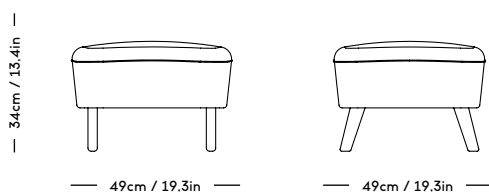

TMBO Pouff

Mazo x Magnus Læssøe Stephensen, 2020

PRICE GROUP	PRODUCT / VARIANT	LEGS	LEADTIME	PRICE EX. VAT (EUR)	PRICE INCL. VAT (GBP)
1	ROMO / Linara, KVADRAT / Remix	Natural Oiled Oak Dark Oiled Oak	8–10 Weeks	1225	1310
2	KVADRAT / Hallingdal & Fiord	Natural Oiled Oak Dark Oiled Oak	8–10 Weeks	1450	1550
3	KVADRAT / Vidar	Natural Oiled Oak Dark Oiled Oak	8–10 Weeks	1475	1575
4	DAW / Mohair & Mcnutt	Natural Oiled Oak Dark Oiled Oak	8–10 Weeks	1525	1630
5	BUTE / Storr, DEDAR / Linear	Natural Oiled Oak Dark Oiled Oak	8–10 Weeks	1550	1655
6	JENNIFER SHORTO / Kongaline & Seafoam, DEDAR / Artemidor	Natural Oiled Oak Dark Oiled Oak	8–10 Weeks	1675	1790
Sheepskin	Moonlight, Sahara	Natural Oiled Oak Dark Oiled Oak	8–10 Weeks	1700	1815
COM & COL	Customers own material textile / leather	Natural Oiled Oak Dark Oiled Oak	8–10 Weeks	1450	1550
Customized legs	Walnut, Black stained oak	Natural Oiled or Varnish	8–10 Weeks	140	150

Material: Wood frame and legs, Felt gliders, Foam (HR),
Wadding (polyester) and upholstery (fabric/leather/sheepskin).

COM/COL usage (based on fabric width of 140,
and solid color/random matching): 2m / 3m2