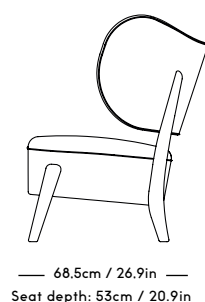

TMBO Sofa

Magnus Læssøe Stephensen, 1935

PRICE GROUP	PRODUCT / VARIANT	LEGS	LEADTIME	PRICE EX. VAT (EUR)	PRICE INCL. VAT (GBP)
1	ROMO / Linara, KVADRAT / Remix	Natural Oiled Oak Dark Oiled Oak	8–10 Weeks	3300	3525
2	KVADRAT / Hallingdal & Fiord	Natural Oiled Oak Dark Oiled Oak	8–10 Weeks	3400	3635
3	KVADRAT / Vidar	Natural Oiled Oak Dark Oiled Oak	8–10 Weeks	3650	3895
4	DAW / Mohair & Mcnutt	Natural Oiled Oak Dark Oiled Oak	8–10 Weeks	3850	4110
5	BUTE / Storr, DEDAR / Linear	Natural Oiled Oak Dark Oiled Oak	8–10 Weeks	4150	4435
6	JENNIFER SHORTO / Kongaline & Seafoam, DEDAR / Artemidor	Natural Oiled Oak Dark Oiled Oak	8–10 Weeks	4600	4915
Sheepskin	Moonlight, Sahara	Natural Oiled Oak Dark Oiled Oak	8–10 Weeks	5050	5395
COM & COL	Customers own material textile / leather	Natural Oiled Oak Dark Oiled Oak	8–10 Weeks	3400	3635
Customized legs	Walnut, Black stained oak	Natural Oiled or Varnish	8–10 Weeks	140	150

Material: Wood frame and legs, Felt gliders, Foam (HR), Wadding (polyester) and upholstery (fabric/sheepskin).

COM/COL usage (based on fabric width of 140, and solid color/random matching): 7m / NOT DUABLE