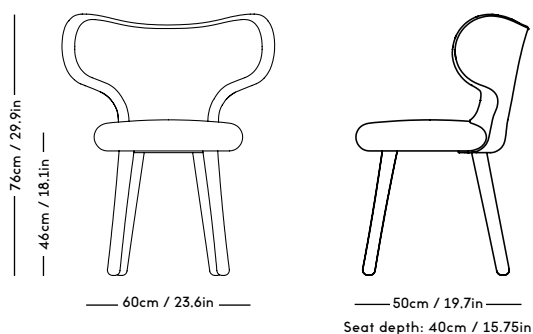

WNG Chair

Magnus Læssøe Stephensen, 1937

PRICE GROUP	PRODUCT / VARIANT	LEGS	LEADTIME	PRICE EX. VAT (EUR)	PRICE INCL. VAT (GBP)
2	KVADRAT / Hallingdal	Natural oiled oak	8–10 Weeks	900	960
3	KVADRAT / Vidar	Natural oiled oak	8–10 Weeks	1070	1010
4	DAW / Mcnutt	Natural oiled oak	8–10 Weeks	1175	1110
5	BUTE / Storr	Natural oiled oak	8–10 Weeks	1280	1210
6	DEDAR / Artemidor	Natural oiled oak	8–10 Weeks	1450	1365
Sheepskin	Moonlight, Sahara	Natural oiled oak	8–10 Weeks	1450	1365
COM & COL	Customers own material textile / leather	Natural oiled oak	8–10 Weeks	960	910
Customized legs	Walnut, Black stained oak	Natural Oiled or Varnish	8–10 Weeks	150	145

Material: Wood frame and legs, Felt gliders, Foam (HR), Wadding (polyester) and upholstery (fabric/leather/sheepskin).

COM/COL usage (based on fabric width of 140, and solid color/random matching): 2m / 3m²