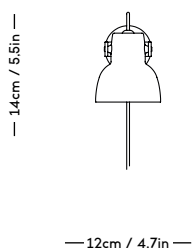

16PLUS Collection

Snorre Læssøe Stephensen, 1979

ITEM CODE	PRODUCT / VARIANT	MATERIAL	LEADTIME	COLLI	PRICE EX. VAT (EUR)	PRICE INCL. VAT (GBP)
40140	Pendant lamp	Bonechina	In stock	4	130	140
40130	Pendant lamp w. hanger	OAK/ Bonechina	In stock	4	165	175
40120	Wall lamp	OAK/ Bonechina	In stock	4	195	210
40110	Wall lamp adjustable	OAK/ Bonechina	In stock	4	260	175
40100	Table lamp	OAK/ Bonechina	In stock	4	315	335
40200	Bulb, dimmable	OAK/ Bonechina	In stock	10	14	15