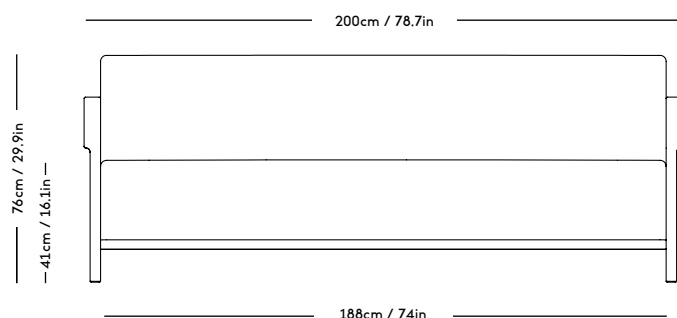

ARCH Sofa 3 Seater

Mazo x Magnus Læssøe Stephensen, 2020

PRICE GROUP	PRODUCT / VARIANT	LEGS	LEADTIME	PRICE EX. VAT (EUR)	PRICE INCL. VAT (GBP)
1	ROMO / Linara, KVADRAT / Remix	Natural Oiled Oak, Dark Oiled Oak, Black Stained Oak	8–10 Weeks	3350	3575
2	KVADRAT / Hallingdal & Fiord	Natural Oiled Oak, Dark Oiled Oak, Black Stained Oak	8–10 Weeks	3675	3925
3	KVADRAT / Vidar	Natural Oiled Oak, Dark Oiled Oak, Black Stained Oak	8–10 Weeks	3875	4140
4	DAW / Mohair & Mcnutt	Natural Oiled Oak, Dark Oiled Oak, Black Stained Oak	8–10 Weeks	4350	4645
5	BUTE / Storr, DEDAR / Linear	Natural Oiled Oak, Dark Oiled Oak, Black Stained Oak	8–10 Weeks	4925	5260
6	JENNIFER SHORTO / Kongaline & Seafoam, DEDAR / Artemidor	Natural Oiled Oak, Dark Oiled Oak, Black Stained Oak	8–10 Weeks	5225	5580
Sheepskin	Moonlight, Sahara	Natural Oiled Oak, Dark Oiled Oak, Black Stained Oak	8–10 Weeks	6150	6570
COM & COL	Customers own material textile / leather	Natural Oiled Oak, Dark Oiled Oak, Black Stained Oak	8–10 Weeks	3675	3925

Material: Wood frame and legs, Felt gliders, Foam (HR), Wadding (polyester) and upholstery (fabric/sheepskin).

COM/COL usage (based on fabric width of 140, and solid color/random matching): 8m / NOT DUABLE