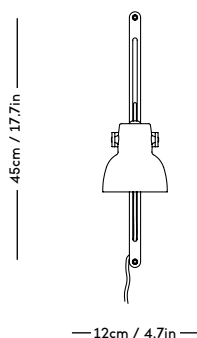

16PLUS Collection

Snorre Læssøe Stephensen, 1979

ITEM CODE	PRODUCT / VARIANT	MATERIAL	LEADTIME	COLLI	PRICE EX. VAT (EUR)	PRICE INCL. VAT (GBP)
40140	Pendant lamp	Bonechina	In stock	4	130	140
40130	Pendant lamp w. hanger	OAK/ Bonechina	In stock	4	165	175
40120	Wall lamp	OAK/ Bonechina	In stock	4	195	210
40110	Wall lamp adjustable	OAK/ Bonechina	In stock	4	260	175
40100	Table lamp	OAK/ Bonechina	In stock	4	315	335
40200	Bulb, dimmable	OAK/ Bonechina	In stock	10	14	15