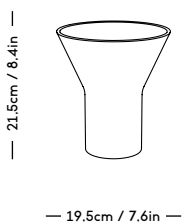

KYO Collection

Snorre Læssøe Stephensen, 1962

ITEM CODE	PRODUCT / VARIANT	MATERIAL	LEADTIME	COLLI	PRICE EX. VAT (EUR)	PRICE INCL. VAT (GBP)
30110	KYO Vase Star medium White	Glazed porcelain	In stock	4	42	45
30120	KYO Vase Star large White	Glazed porcelain	In stock	4	54	57
30111	KYO Vase Star medium Blue	Glazed porcelain	In stock	4	42	45
30121	KYO Vase Star large Blue	Glazed porcelain	In stock	4	54	57
30140	KYO Vase Medium / white	Glazed porcelain	In stock	4	108	115
30141	KYO Vase Medium / blue	Glazed porcelain	In stock	4	108	115
30150	KYO Vase Large / white	Glazed porcelain	In stock	4	132	140
30151	KYO Vase Large / blue	Glazed porcelain	In stock	4	132	140