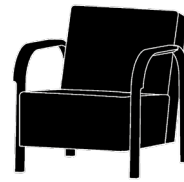

TMBO Lounge Chair P. 5

DESIGN Magnus Læssøe Stephensen
YEAR 1935
PRICE from 2450 EUR ex. VAT

TMBO Pouff P. 6

DESIGN Mazo x Magnus Læssøe Stephensen
YEAR 2020
PRICE from 1225 EUR ex. VAT

TMBO Lounge Chair & Pouff P. 7

DESIGN Magnus Læssøe Stephensen
YEAR 1935
PRICE from 3100 EUR ex. VAT

TMBO Sofa P. 8

DESIGN Magnus Læssøe Stephensen
YEAR 1935
PRICE from 3300 EUR ex. VAT

ARCH Lounge Chair P. 9

DESIGN Magnus Læssøe Stephensen
YEAR 1932
PRICE from 1830 EUR ex. VAT

ARCH Upholstered Chair P. 10

DESIGN Mazo x Magnus Læssøe Stephensen
YEAR 2020
PRICE from 1925 EUR ex. VAT

ARCH Upholstered 2 Seater P. 11

DESIGN Mazo x Magnus Læssøe Stephensen
YEAR 2020
PRICE from 2850 EUR ex. VAT