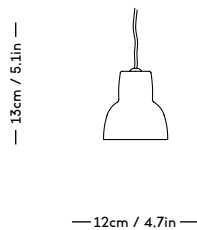

16PLUS Collection

Snorre Læssøe Stephensen, 1979

ITEM CODE	PRODUCT / VARIANT	MATERIAL	LEADTIME	COLLI	PRICE EX. VAT (EUR)	PRICE INCL. VAT (GBP)
40140	Pendant lamp	Bonechina	In stock	4	130	140
40130	Pendant lamp w. hanger	OAK/ Bonechina	In stock	4	165	175
40120	Wall lamp	OAK/ Bonechina	In stock	4	195	210
40110	Wall lamp adjustable	OAK/ Bonechina	In stock	4	260	175
40100	Table lamp	OAK/ Bonechina	In stock	4	315	335
40200	Bulb, dimmable	OAK/ Bonechina	In stock	10	14	15