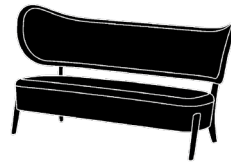

TMBO Lounge Chair P. 5

DESIGN Magnus Læssøe Stephensen
YEAR 1935
PRICE from 2450 EUR ex. VAT

TMBO Pouff P. 6

DESIGN Mazo x Magnus Læssøe Stephensen
YEAR 2020
PRICE from 1225 EUR ex. VAT

TMBO Lounge Chair & Pouff P. 7

DESIGN Magnus Læssøe Stephensen
YEAR 1935
PRICE from 3100 EUR ex. VAT

TMBO Sofa P. 8

DESIGN Magnus Læssøe Stephensen
YEAR 1935
PRICE from 3300 EUR ex. VAT

ARCH Lounge Chair P. 9

DESIGN Magnus Læssøe Stephensen
YEAR 1932
PRICE from 1830 EUR ex. VAT