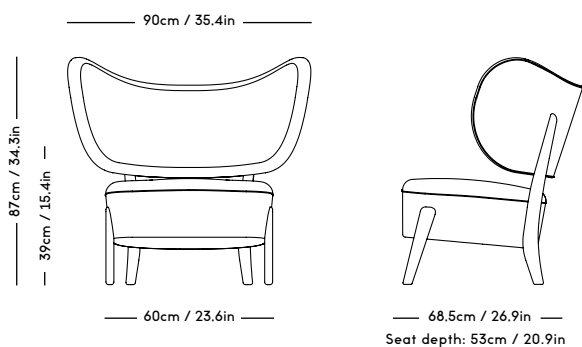

TMBO Lounge Chair

Magnus Læssøe Stephensen, 1935

PRICE GROUP	PRODUCT / VARIANT	LEGS	LEADTIME	PRICE EX. VAT (EUR)	PRICE INCL. VAT (GBP)
1	ROMO / Linara, KVADRAT / Remix	Natural Oiled Oak Dark Oiled Oak	8–10 Weeks	2450	2620
2	KVADRAT / Hallingdal & Fiord	Natural Oiled Oak Dark Oiled Oak	8–10 Weeks	2600	2775
3	KVADRAT / Vidar	Natural Oiled Oak Dark Oiled Oak	8–10 Weeks	2845	3040
4	DAW / Mohair & Mcnutt	Natural Oiled Oak Dark Oiled Oak	8–10 Weeks	2950	3150
5	BUTE / Storr, DEDAR / Linear	Natural Oiled Oak Dark Oiled Oak	8–10 Weeks	3150	3365
6	JENNIFER SHORTO / Kongaline & Seafoam, DEDAR / Artemidor	Natural Oiled Oak Dark Oiled Oak	8–10 Weeks	3400	3630
Sheepskin	Moonlight, Sahara	Natural Oiled Oak Dark Oiled Oak	8–10 Weeks	3550	3790
COM & COL	Customers own material textile / leather	Natural Oiled Oak Dark Oiled Oak	8–10 Weeks	2600	2775
Customized legs	Walnut, Black stained oak	Natural Oiled or Varnish	8–10 Weeks	140	150

Material: Wood frame and legs, Felt gliders, Foam (HR),
Wadding (polyester) and upholstery (fabric/leather/sheepskin).

COM/COL usage (based on fabric width of 140,
and solid color/random matching): 4m / 6m2