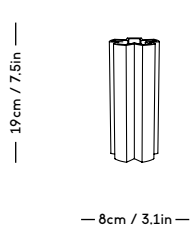

KYO Collection

Snorre Læssøe Stephensen, 1962

ITEM CODE	PRODUCT / VARIANT	MATERIAL	LEADTIME	COLLI	PRICE EX. VAT (EUR)	PRICE INCL. VAT (GBP)
30110	KYO Vase Star medium White	Glazed porcelain	In stock	4	42	45
30120	KYO Vase Star large White	Glazed porcelain	In stock	4	54	57
30111	KYO Vase Star medium Blue	Glazed porcelain	In stock	4	42	45
30121	KYO Vase Star large Blue	Glazed porcelain	In stock	4	54	57
30140	KYO Vase Medium / white	Glazed porcelain	In stock	4	108	115
30141	KYO Vase Medium / blue	Glazed porcelain	In stock	4	108	115
30150	KYO Vase Large / white	Glazed porcelain	In stock	4	132	140
30151	KYO Vase Large / blue	Glazed porcelain	In stock	4	132	140