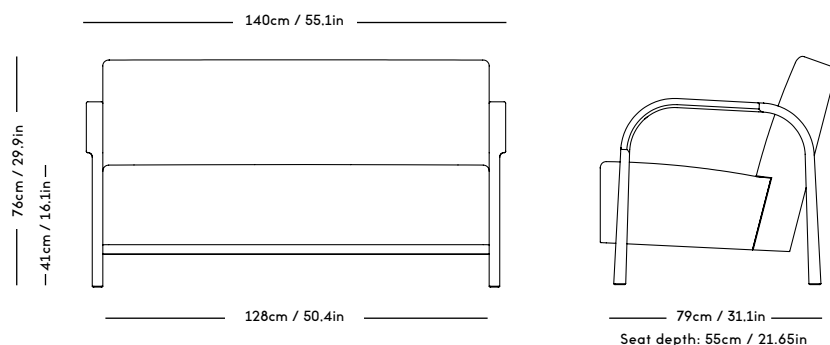

ARCH Sofa 2 Seater

Mazo x Magnus Læssøe Stephensen, 2020

PRICE GROUP	PRODUCT / VARIANT	LEGS	LEADTIME	PRICE EX. VAT (EUR)	PRICE INCL. VAT (GBP)
1	ROMO / Linara, KVADRAT / Remix	Natural Oiled Oak, Dark Oiled Oak, Black Stained Oak	8–10 Weeks	2850	3045
2	KVADRAT / Hallingdal & Fiord	Natural Oiled Oak, Dark Oiled Oak, Black Stained Oak	8–10 Weeks	3175	3390
3	KVADRAT / Vidar	Natural Oiled Oak, Dark Oiled Oak, Black Stained Oak	8–10 Weeks	3550	3790
4	DAW / Mohair & McNutt	Natural Oiled Oak, Dark Oiled Oak, Black Stained Oak	8–10 Weeks	3775	4035
5	BUTE / Storr, DEDAR / Linear	Natural Oiled Oak, Dark Oiled Oak, Black Stained Oak	8–10 Weeks	4225	4525
6	JENNIFER SHORTO / Kongaline & Seafoam, DEDAR / Artemidor	Natural Oiled Oak, Dark Oiled Oak, Black Stained Oak	8–10 Weeks	4550	4860
Sheepskin	Moonlight, Sahara	Natural Oiled Oak, Dark Oiled Oak, Black Stained Oak	8–10 Weeks	4875	5210
COM & COL	Customers own material textile / leather	Natural Oiled Oak, Dark Oiled Oak, Black Stained Oak	8–10 Weeks	3175	3390

Material: Wood frame and legs, Felt gliders, Foam (HR), Wadding (polyester) and upholstery (fabric/sheepskin).

COM/COL usage (based on fabric width of 140, and solid color/random matching): 6m / NOT DUABLE