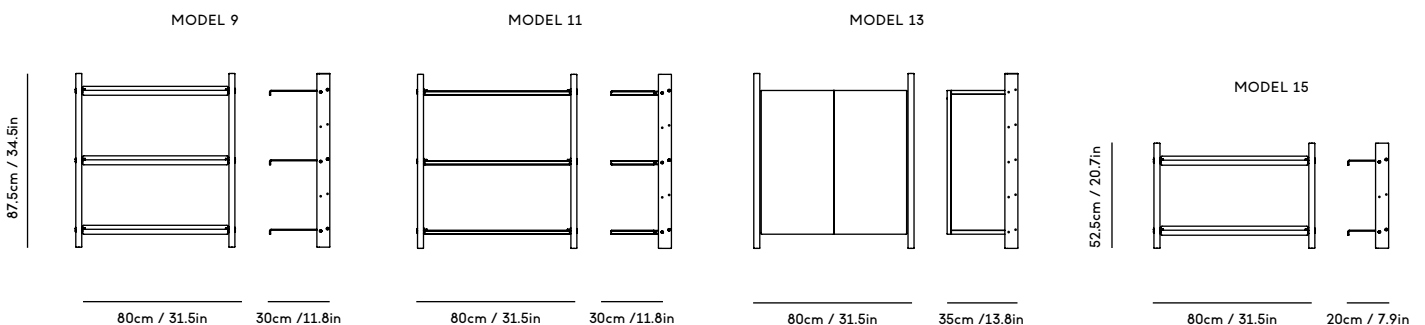

MOD Shelving System

Magnus Sangild, 2023

ITEM CODE	PRODUCT / VARIANT	MATERIAL	LEADTIME	PRICE EX. VAT (EUR)
MOD9	MOD Model 9, 2 x 875 Rail + 3 x Alu shelves	Solid oak wood, aluminum and stainless steel	In stock	920
MOD10	MOD Model 10, 1 x 875 Rail + 3 x Alu shelves	Solid oak wood, aluminum and stainless steel	In stock	810
MOD11	MOD Model 11, 2 x 875 Rail + 3 x OAK shelves	Solid oak wood, oak veneered plywood and stainless steel	In stock	920
MOD12	MOD Model 12, 1 x 875 Rail + 3 x OAK shelves	Solid oak wood, oak veneered plywood and stainless steel	In stock	810
MOD13	MOD Model 13, 2 x 875 Rail + Cabinet	Solid oak wood, oak veneered plywood and stainless steel	In stock	1395
MOD14	MOD Model 14, 1 x 875 Rail + Cabinet	Solid oak wood, oak veneered plywood and stainless steel	In stock	1185
MOD15	MOD Model 15, 2 x 525 Rail + 2 x Alu shelves	Solid oak wood, aluminum and stainless steel	In stock	650
MOD16	MOD Model 16, 1 x 525 Rail + 2 x Alu shelves	Solid oak wood, aluminum and stainless steel	In stock	540