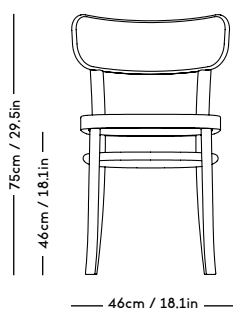

MZO Chair

Magnus Læssøe Stephensen, 1931

ITEM CODE	PRODUCT / VARIANT	MATERIAL	LEADTIME	PRICE EX. VAT (EUR)
10101	MZO Chair Black Stained	Beech / stain	In stock	350
10102	MZO Chair Royal Blue	Beech / stain	In stock	350
10124	MZO Chair w. Upholstery: KVADRAT / Remix	Beech / stain / textile	In stock	425