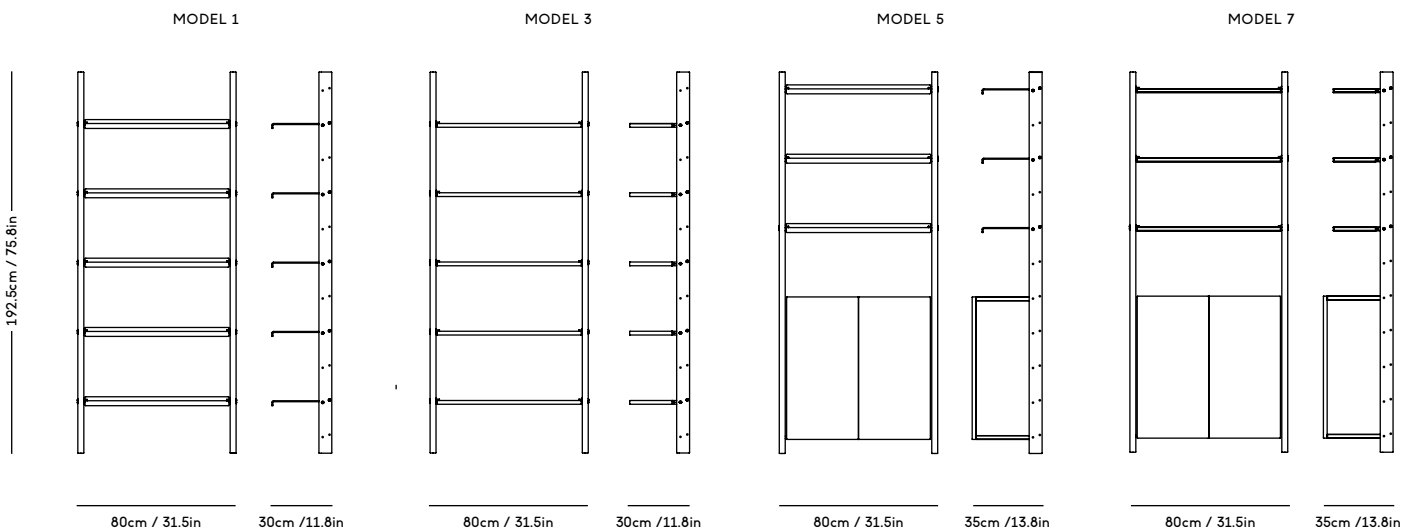

# MOD Shelving System

Magnus Sangild, 2023

| ITEM CODE | PRODUCT / VARIANT                                      | MATERIAL  | LEADTIME | PRICE EX. VAT (EUR) |
|-----------|--|---|----------|---------------------|
| MOD1      | MOD Model 1, 2 x 1925 Rail + 5 x Alu shelves           | Solid oak wood, aluminum and stainless steel                        | In stock | 1505                |
| MOD2      | MOD Model 2, 1 x 1925 Rail + 5 x Alu shelves           | Solid oak wood, aluminum and stainless steel                        | In stock | 1290                |
| MOD3      | MOD Model 3, 2 x 1925 Rail + 5 x OAK shelves           | Solid oak wood, oak veneered plywood and stainless steel            | In stock | 1505                |
| MOD4      | MOD Model 4, 1 x 1925 Rail + 5 x OAK shelves           | Solid oak wood, oak veneered plywood and stainless steel            | In stock | 1290                |
| MOD5      | MOD Model 5, 2 x 1925 Rail + 3 x Alu shelves + Cabinet | Solid oak wood, oak veneered plywood, aluminium and stainless steel | In stock | 2150                |
| MOD6      | MOD Model 6, 1 x 1925 Rail + 3 x Alu shelves + Cabinet | Solid oak wood, oak veneered plywood, aluminium and stainless steel | In stock | 1935                |
| MOD7      | MOD Model 7, 2 x 1925 Rail + 3 x OAK shelves + Cabinet | Solid oak wood, oak veneered plywood and stainless steel            | In stock | 2150                |
| MOD8      | MOD Model 8, 1 x 1925 Rail + 3 x OAK shelves + Cabinet | Solid oak wood, oak veneered plywood and stainless steel            | In stock | 1935                |