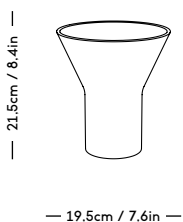

KYO Collection

Snorre Læssøe Stephensen, 1962

ITEM CODE	PRODUCT / VARIANT	MATERIAL	LEADTIME	COLLI	PRICE EX. VAT (EUR)
30110	KYO Vase Star medium White	Glazed porcelain	In stock	4	35
30120	KYO Vase Star large White	Glazed porcelain	In stock	4	45
30111	KYO Vase Star medium Blue	Glazed porcelain	In stock	4	35
30121	KYO Vase Star large Blue	Glazed porcelain	In stock	4	45
30140	KYO Vase Medium / white	Glazed porcelain	In stock	4	45
30141	KYO Vase Medium / blue	Glazed porcelain	In stock	4	90
30150	KYO Vase Large / white	Glazed porcelain	In stock	4	110
30151	KYO Vase Large / blue	Glazed porcelain	In stock	4	110