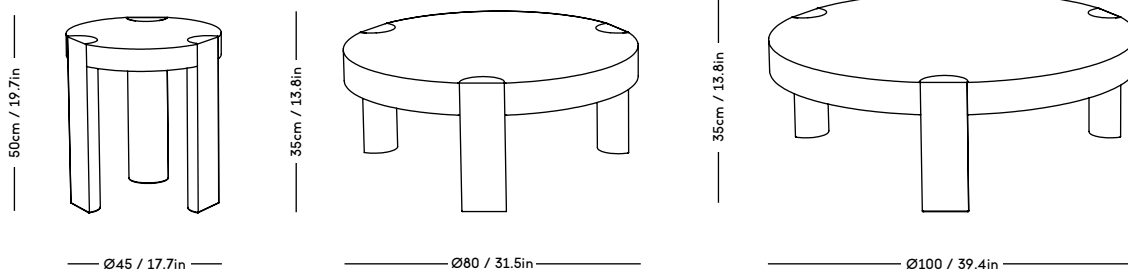

# MOD Shelving System

Magnus Sangild, 2023

| ITEM CODE | PRODUCT / VARIANT                                      | MATERIAL  | LEADTIME | PRICE EX. VAT (EUR) |
|-----------|--|---|----------|---------------------|
| MOD1      | MOD Model 1, 2 x 1925 Rail + 5 x Alu shelves           | Solid oak wood, aluminum and stainless steel                        | In stock | 1505                |
| MOD2      | MOD Model 2, 1 x 1925 Rail + 5 x Alu shelves           | Solid oak wood, aluminum and stainless steel                        | In stock | 1290                |
| MOD3      | MOD Model 3, 2 x 1925 Rail + 5 x OAK shelves           | Solid oak wood, oak veneered plywood and stainless steel            | In stock | 1505                |
| MOD4      | MOD Model 4, 1 x 1925 Rail + 5 x OAK shelves           | Solid oak wood, oak veneered plywood and stainless steel            | In stock | 1290                |
| MOD5      | MOD Model 5, 2 x 1925 Rail + 3 x Alu shelves + Cabinet | Solid oak wood, oak veneered plywood, aluminium and stainless steel | In stock | 2150                |
| MOD6      | MOD Model 6, 1 x 1925 Rail + 3 x Alu shelves + Cabinet | Solid oak wood, oak veneered plywood, aluminium and stainless steel | In stock | 1935                |
| MOD7      | MOD Model 7, 2 x 1925 Rail + 3 x OAK shelves + Cabinet | Solid oak wood, oak veneered plywood and stainless steel            | In stock | 2150                |
| MOD8      | MOD Model 8, 1 x 1925 Rail + 3 x OAK shelves + Cabinet | Solid oak wood, oak veneered plywood and stainless steel            | In stock | 1935                |