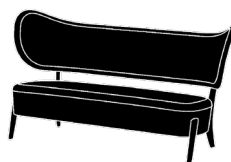

TMBO Lounge Chair & Pouff P. 8

DESIGN Magnus Læssøe Stephensen
YEAR 1935
PRICE from 2895 EUR ex. VAT

TMBO Sofa P. 9

DESIGN Magnus Læssøe Stephensen
YEAR 1935
PRICE from 2995 EUR ex. VAT