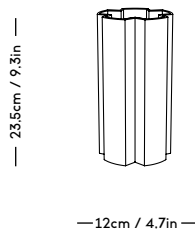

KYO Collection

Snorre Læssøe Stephensen, 1962

ITEM CODE	PRODUCT / VARIANT	MATERIAL	LEADTIME	COLLI	PRICE EX. VAT (EUR)
30110	KYO Vase Star medium White	Glazed porcelain	In stock	4	35
30120	KYO Vase Star large White	Glazed porcelain	In stock	4	45
30111	KYO Vase Star medium Blue	Glazed porcelain	In stock	4	35
30121	KYO Vase Star large Blue	Glazed porcelain	In stock	4	45
30140	KYO Vase Medium / white	Glazed porcelain	In stock	4	45
30141	KYO Vase Medium / blue	Glazed porcelain	In stock	4	90
30150	KYO Vase Large / white	Glazed porcelain	In stock	4	110
30151	KYO Vase Large / blue	Glazed porcelain	In stock	4	110