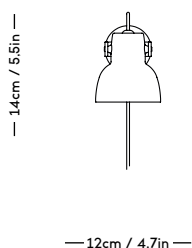

16PLUS Collection

Snorre Læssøe Stephensen, 1979

ITEM CODE	PRODUCT / VARIANT	MATERIAL	LEADTIME	COLLI	PRICE EX. VAT (EUR)
40140	Pendant lamp	Bonechina	In stock	4	115
40130	Pendant lamp w. hanger	OAK / Bonechina	In stock	4	150
40120	Wall lamp	OAK / Bonechina	In stock	4	180
40110	Wall lamp adjustable	OAK / Bonechina	In stock	4	235
40100	Table lamp	OAK / Bonechina	In stock	4	285
40200	Bulb, dimmable	OAK / Bonechina	In stock	10	12