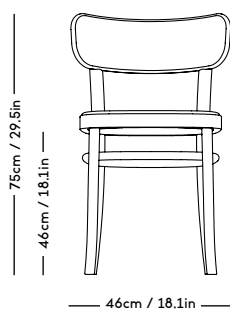

MZO Chair

Magnus Læssøe Stephensen, 1931

ITEM CODE	PRODUCT / VARIANT	MATERIAL	LEADTIME	PRICE EX. VAT (EUR)
10101	MZO Chair Black Stained	Beech / stain	In stock	350
10102	MZO Chair Royal Blue	Beech / stain	In stock	350
10124	MZO Chair w. Upholstery: KVADRAT / Remix	Beech / stain / textile	In stock	425