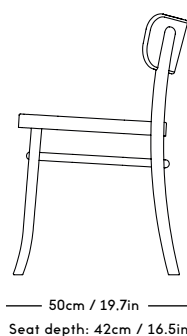

MZO Chair

Magnus Læssøe Stephensen, 1931

ITEM CODE	PRODUCT / VARIANT	MATERIAL	LEADTIME	PRICE EX. VAT (EUR)
10101	MZO Chair Black Stained	Beech / stain	In stock	350
10102	MZO Chair Royal Blue	Beech / stain	In stock	350
10124	MZO Chair w. Upholstery: KVADRAT / Remix	Beech / stain / textile	In stock	425