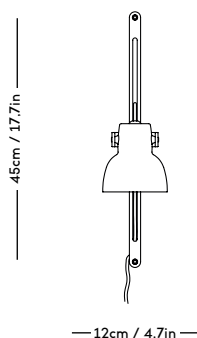

16PLUS Collection

Snorre Læssøe Stephensen, 1979

ITEM CODE	PRODUCT / VARIANT	MATERIAL	LEADTIME	COLLI	PRICE EX. VAT (DKK)	PRICE INCL. VAT (DKK)
40140	Pendant lamp	Bonechina	In stock	4	796	995
40130	Pendant lamp w. hanger	OAK/ Bonechina	In stock	4	1036	1295
40120	Wall lamp	OAK/ Bonechina	In stock	4	1276	1595
40110	Wall lamp adjustable	OAK/ Bonechina	In stock	4	1596	1995
40100	Table lamp	OAK/ Bonechina	In stock	4	1996	2495
40200	Bulb, dimmable	OAK/ Bonechina	In stock	10	76	95