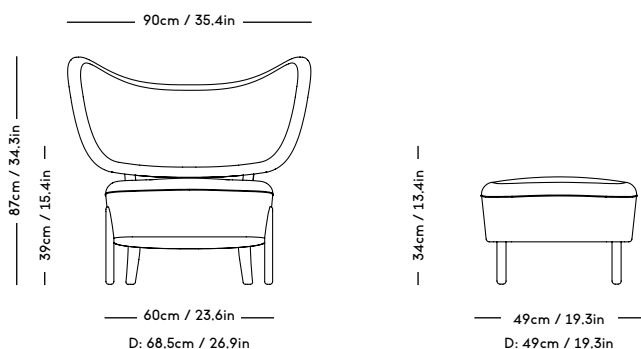

TMBO Lounge Chair & Pouff - Standard textiles

Magnus Læssøe Stephensen, 1935

ITEM CODE	PRODUCT / VARIANT	LEGS	LEADTIME	PRICE EX. VAT (DKK)	PRICE INCL. VAT (DKK)
STTMBOP-V24	KVADRAT / Vidar 333	Smoked OAK	8-10 weeks	25596	31995
STTMBOP-T24	NOBILIS / Taiga Taupe - 10946-10	Smoked OAK	8-10 weeks	25596	31995
STTMBOP-SS24	SKANDILOCK / Sheepskin Sahara	OAK	8-10 weeks	31196	38995
STTMBOP-SM24	SKANDILOCK / Sheepskin Moonlight	OAK	8-10 weeks	31196	38995