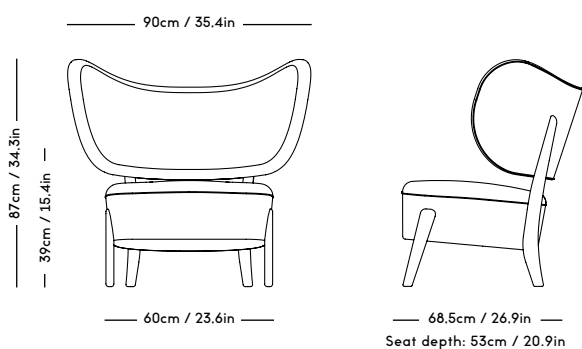

TMBO Lounge Chair

Magnus Læssøe Stephensen, 1935

PRICE GROUP	PRODUCT / VARIANT	LEGS	LEADTIME	PRICE EX. VAT (DKK)	PRICE INCL. VAT (DKK)
1	ROMO / Linara, KVADRAT / Remix	Natural oiled oak, Dark oiled oak	8–10 weeks	15996	19995
2	KVADRAT / Hallingdal	Natural oiled oak, Dark oiled oak	8–10 weeks	17596	21995
3	KVADRAT / Vidar	Natural oiled oak, Dark oiled oak	8–10 weeks	19196	23995
4	DAW / Mcnutt, KVADRAT / Colline	Natural oiled oak, Dark oiled oak	8–10 weeks	19996	24995
5	BUTE / Storr, DAW / Grand Mohair, DEDAR / Tigerbeat, Karakorum, KVADRAT / Sisu	Natural oiled oak, Dark oiled oak	8–10 weeks	21596	26995
6	JENNIFFER SHORTO / Seafoam	Natural oiled oak, Dark oiled oak	8–10 weeks	23196	28995
7	DEDAR / Artemidor	Natural oiled oak, Dark oiled oak	8–10 weeks	26396	32995
8	PIERRE FREY / Opio, Alexander	Natural oiled oak, Dark oiled oak	8–10 weeks	27996	34995
Sheepskin	Moonlight, Sahara	Natural oiled oak, Dark oiled oak	8–10 weeks	23996	29995
COM & COL	Customers own material textile / leather	Natural oiled oak, Dark oiled oak	8–10 weeks	17596	21995
Customized legs	Walnut, Black stained oak	Natural oiled or Varnish	8–10 weeks	1036	1295

Material: Wood frame and legs, Felt gliders, Foam (HR), Wadding (polyester) and upholstery (fabric / leather / sheepskin).

COM/COL usage (based on fabric width of 140, and solid color/random matching): 4m / 6m²