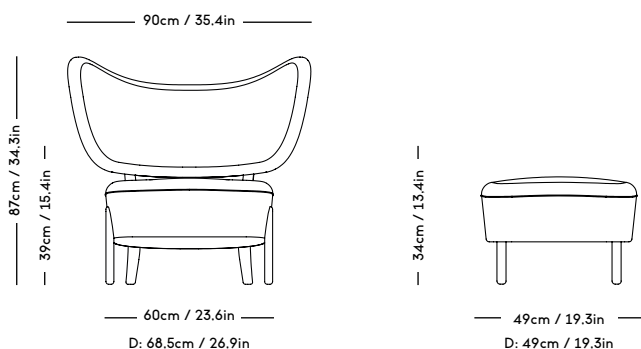

TMBO Lounge Chair & Pouff

Magnus Læssøe Stephensen, 1935

PRICE GROUP	PRODUCT / VARIANT	LEGS	LEADTIME	PRICE EX. VAT (DKK)	PRICE INCL. VAT (DKK)
1	ROMO / Linara, KVADRAT / Remix	Natural oiled oak, Dark oiled oak	8–10 weeks	21596	26995
2	KVADRAT / Hallingdal	Natural oiled oak, Dark oiled oak	8–10 weeks	23996	29995
3	KVADRAT / Vidar	Natural oiled oak, Dark oiled oak	8–10 weeks	25596	31995
4	DAW / Mcnutt, KVADRAT / Colline	Natural oiled oak, Dark oiled oak	8–10 weeks	26396	32995
5	BUTE / Storr, DAW / Grand Mohair, DEDAR / Tigerbeat, Karakorum, KVADRAT / Sisu	Natural oiled oak, Dark oiled oak	8–10 weeks	28156	35195
6	JENNIFFER SHORTO / Seafoam	Natural oiled oak, Dark oiled oak	8–10 weeks	30396	37995
7	DEDAR / Artemidor	Natural oiled oak, Dark oiled oak	8–10 weeks	34396	42995
8	PIERRE FREY / Opio, Alexander	Natural oiled oak, Dark oiled oak	8–10 weeks	37596	46995
Sheepskin	Moonlight, Sahara	Natural oiled oak, Dark oiled oak	8–10 weeks	31196	38995
COM & COL	Customers own material textile / leather	Natural oiled oak, Dark oiled oak	8–10 weeks	23996	29995
Customized legs	Walnut, Black stained oak	Natural oiled or Varnish	8–10 weeks	1516	1895