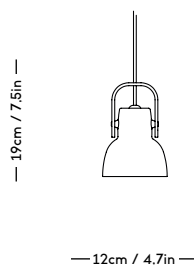

16PLUS Collection

Snorre Læssøe Stephensen, 1979

ITEM CODE	PRODUCT / VARIANT	MATERIAL	LEADTIME	COLLI	PRICE EX. VAT (DKK)	PRICE INCL. VAT (DKK)
40140	Pendant lamp	Bonechina	In stock	4	796	995
40130	Pendant lamp w. hanger	OAK/ Bonechina	In stock	4	1036	1295
40120	Wall lamp	OAK/ Bonechina	In stock	4	1276	1595
40110	Wall lamp adjustable	OAK/ Bonechina	In stock	4	1596	1995
40100	Table lamp	OAK/ Bonechina	In stock	4	1996	2495
40200	Bulb, dimmable	OAK/ Bonechina	In stock	10	76	95