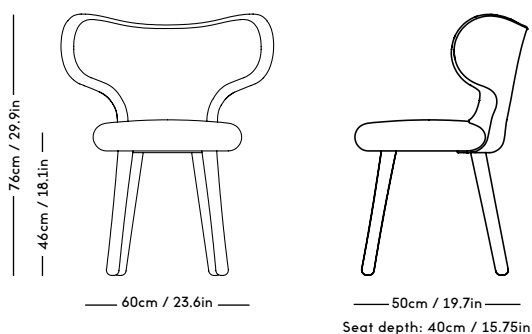

WNG Chair

Magnus Læssøe Stephensen, 1937

PRICE GROUP	PRODUCT / VARIANT	LEGS	LEADTIME	PRICE EX. VAT (DKK)	PRICE INCL. VAT (DKK)
1	KVADRAT / Remix	Natural oiled oak	8–10 weeks	5596	6995
2	KVADRAT / Hallingdal	Natural oiled oak	8–10 weeks	6796	8495
3	KVADRAT / Vidar, Fiord	Natural oiled oak	8–10 weeks	7196	8995
4	DAW / Mcnutt, KVADRAT / Colline	Natural oiled oak	8–10 weeks	7596	9495
5	BUTE / Storr, DEDAR / Karakorum, KVADRAT / Sisu	Natural oiled oak	8–10 weeks	7996	9995
6	JENNIFFER SHORTO / Seafoam	Natural oiled oak	8–10 weeks	8796	10995
7	DEDAR / Artemidor	Natural oiled oak	8–10 weeks	10396	12995
8	PIERRE FREY / Opio, Alexander	Natural oiled oak	8–10 weeks	11996	14995
Sheepskin	Moonlight, Sahara	Natural oiled oak	8–10 weeks	8796	10995
COM & COL	Customers own material textile / leather	Natural oiled oak	8–10 weeks	6796	8495
Customized legs	Walnut, Black stained oak	Natural oiled or Varnish	8–10 weeks	1036	1295

Material: Wood frame and legs, Felt gliders, Foam (HR), Wadding (polyester) and upholstery (fabric / leather / sheepskin).

COM/COL usage (based on fabric width of 140, and solid color/random matching): 2m / 3m2