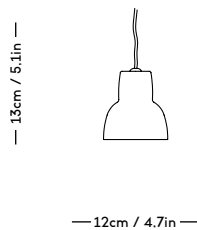

16PLUS Collection

Snorre Læssøe Stephensen, 1979

ITEM CODE	PRODUCT / VARIANT	MATERIAL	LEADTIME	COLLI	PRICE EX. VAT (DKK)	PRICE INCL. VAT (DKK)
40140	Pendant lamp	Bonechina	In stock	4	796	995
40130	Pendant lamp w. hanger	OAK/ Bonechina	In stock	4	1036	1295
40120	Wall lamp	OAK/ Bonechina	In stock	4	1276	1595
40110	Wall lamp adjustable	OAK/ Bonechina	In stock	4	1596	1995
40100	Table lamp	OAK/ Bonechina	In stock	4	1996	2495
40200	Bulb, dimmable	OAK/ Bonechina	In stock	10	76	95