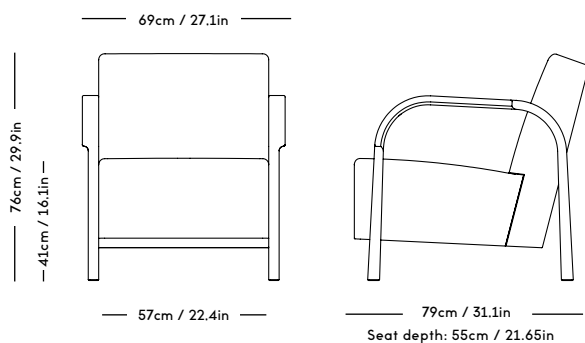

ARCH Upholstered Lounge Chair - Standard textiles

Mazo x Magnus Læssøe Stephensen, 2020

ITEM CODE	PRODUCT / VARIANT	LEGS	LEADTIME	PRICE EX. VAT (DKK)	PRICE INCL. VAT (DKK)
STARCL-VO24	KVADRAT / Vidar 1062	OAK	8-10 weeks	15996	19995
STARCL-VB24	KVADRAT / Vidar 1062	Black OAK	8-10 weeks	15996	19995
STARCL-VDO24	KVADRAT / Vidar 786 (seat), Vidar 333 (back)	OAK	8-10 weeks	15996	19995
STARCL-VDB24	KVADRAT / Vidar 786 (seat), Vidar 333 (back)	Black OAK	8-10 weeks	15996	19995
STARCL-MO24	DAW / McNutt White	OAK	8-10 weeks	17596	21995
STARCL-MB2	DAW / McNutt White	Black OAK	8-10 weeks	17596	21995
STARCL-TSO24	NOBILIS / Taiga Taupe - 10946-10	Smoked OAK	8-10 weeks	19196	23995

Material: Wood frame and legs, Felt gliders, Foam (HR), Wadding (polyester) and upholstery (fabric / leather / sheepskin).

COM/COL usage (based on fabric width of 140, and solid color/random matching): 3,5m / 6m2 (2 separate hides)