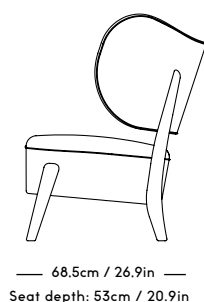

TMBO Sofa

Magnus Læssøe Stephensen, 1935

PRICE GROUP	PRODUCT / VARIANT	LEGS	LEADTIME	PRICE EX. VAT (DKK)	PRICE INCL. VAT (DKK)
1	ROMO / Linara, KVADRAT / Remix	Natural oiled oak, Dark oiled oak	8–10 weeks	21596	26995
2	KVADRAT / Hallingdal	Natural oiled oak, Dark oiled oak	8–10 weeks	23996	29995
3	KVADRAT / Vidar	Natural oiled oak, Dark oiled oak	8–10 weeks	25596	31995
4	DAW / Mcnutt, KVADRAT / Colline	Natural oiled oak, Dark oiled oak	8–10 weeks	27996	34995
5	BUTE / Storr, DAW / Grand Mohair, DEDAR / Tigerbeat, Karakorum, KVADRAT / Sisu	Natural oiled oak, Dark oiled oak	8–10 weeks	30396	37995
6	JENNIFFER SHORTO / Seafoam	Natural oiled oak, Dark oiled oak	8–10 weeks	34396	42995
7	DEDAR / Artemidor	Natural oiled oak, Dark oiled oak	8–10 weeks	36796	45995
8	PIERRE FREY / Opio, Alexander	Natural oiled oak, Dark oiled oak	8–10 weeks	39996	49995
Sheepskin	Moonlight, Sahara	Natural oiled oak, Dark oiled oak	8–10 weeks	35996	44995
COM & COL	Customers own material textile / leather	Natural oiled oak, Dark oiled oak	8–10 weeks	23996	29995
Customized legs	Walnut, Black stained oak	Natural oiled or Varnish	8–10 weeks	1036	1295

Material: Wood frame and legs, Felt gliders, Foam (HR), Wadding (polyester) and upholstery (fabric / sheepskin).

COM/COL usage (based on fabric width of 140, and solid color/random matching): 7m/NOT DUABLE