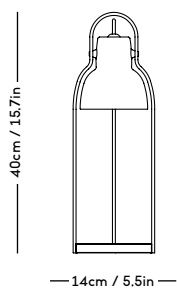

16PLUS Collection

Snorre Læssøe Stephensen, 1979

ITEM CODE	PRODUCT / VARIANT	MATERIAL	LEADTIME	COLLI	PRICE EX. VAT (DKK)	PRICE INCL. VAT (DKK)
40140	Pendant lamp	Bonechina	In stock	4	796	995
40130	Pendant lamp w. hanger	OAK/ Bonechina	In stock	4	1036	1295
40120	Wall lamp	OAK/ Bonechina	In stock	4	1276	1595
40110	Wall lamp adjustable	OAK/ Bonechina	In stock	4	1596	1995
40100	Table lamp	OAK/ Bonechina	In stock	4	1996	2495
40200	Bulb, dimmable	OAK/ Bonechina	In stock	10	76	95