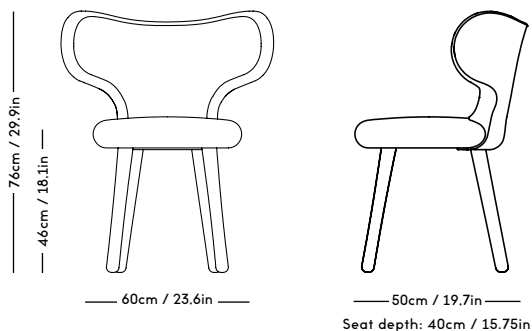

WNG Chair - Standard textiles

Magnus Læssøe Stephensen, 1937

ITEM CODE	PRODUCT / VARIANT	LEGS	LEADTIME	PRICE EX. VAT (DKK)	PRICE INCL. VAT (DKK)
STWNG-V24	KVADRAT / Vidar 333	Smoked OAK	8-10 weeks	7196	8995
STWNG-T24	NOBILIS / Taiga Taupe - 10946-10	Smoked OAK	8-10 weeks	7996	9995
STWNG-SM24	SKANDILOCK / Sheepskin Moonlight	OAK	8-10 weeks	8796	10995
STWNG-SS24	SKANDILOCK / Sheepskin Sahara	OAK	8-10 weeks	8796	10995

Material: Wood frame and legs, Felt gliders, Foam (HR), Wadding (polyester) and upholstery (fabric / leather / sheepskin).

COM/COL usage (based on fabric width of 140, and solid color/random matching): 2m / 3m²