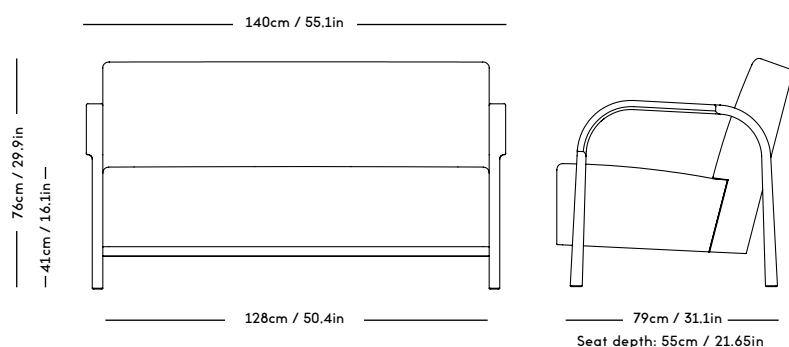

ARCH Upholstered Sofa 2 Seater

Mazo x Magnus Læssøe Stephensen, 2020

PRICE GROUP	PRODUCT / VARIANT	LEGS	LEADTIME	PRICE EX. VAT (DKK)	PRICE INCL. VAT (DKK)
1	ROMO / Linara, KVADRAT / Remix	Natural oiled oak, Dark oiled oak, Black stained oak	8–10 weeks	18396	22995
2	KVADRAT / Hallingdal	Natural oiled oak, Dark oiled oak, Black stained oak	8–10 weeks	21596	26995
3	KVADRAT / Vidar	Natural oiled oak, Dark oiled oak, Black stained oak	8–10 weeks	23996	29995
4	DAW / Mcnutt, KVADRAT / Colline	Natural oiled oak, Dark oiled oak, Black stained oak	8–10 weeks	26396	32995
5	BUTE / Storr, DAW / Grand Mohair, DEDAR / Tigerbeat, Karakorum, KVADRAT / Sisu	Natural oiled oak, Dark oiled oak, Black stained oak	8–10 weeks	27996	34995
6	JENNIFFER SHORTO / Seafoam	Natural oiled oak, Dark oiled oak, Black stained oak	8–10 weeks	31196	38995
7	DEDAR / Artemidor	Natural oiled oak, Dark oiled oak, Black stained oak	8–10 weeks	35996	44995
8	PIERRE FREY / Opio, Alexander	Natural oiled oak, Dark oiled oak, Black stained oak	8–10 weeks	39996	49995
Sheepskin	Moonlight, Sahara	Natural oiled oak, Dark oiled oak, Black stained oak	8–10 weeks	39996	49995
COM & COL	Customers own material textile / leather	Natural oiled oak, Dark oiled oak, Black stained oak	8–10 weeks	21596	26995

Material: Wood frame and legs, Felt gliders, Foam (HR), Wadding (polyester) and upholstery (fabric / sheepskin).

COM/COL usage (based on fabric width of 140, and solid color/random matching): 6m / NOT DUABLE