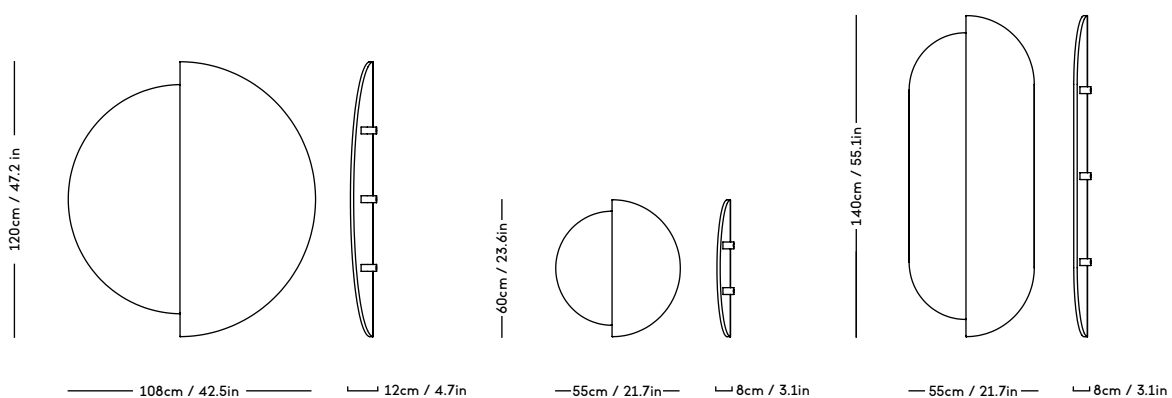

RAE Mirror

Jessica Vedel, 2017

ITEM CODE	PRODUCT / VARIANT	MATERIAL	LEADTIME	PRICE EX. VAT (DKK)	PRICE INCL. VAT (DKK)
50110	RAE mirror Ø120 (Ivory)	Painted MDF and mirror glass	In stock	7996	9995
50120	RAE mirror Ø60 (White)	Painted MDF and mirror glass	In stock	1996	2495
50121	RAE mirror Ø60 (Dark red)	Painted MDF and mirror glass	In stock	1996	2495
50130	RAE mirror Full body (White)	Painted MDF and mirror glass	In stock	3996	4995