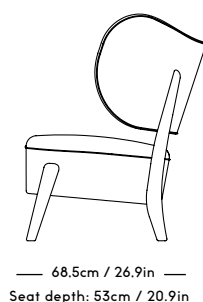

TMBO Sofa - Standard textiles

Magnus Læssøe Stephensen, 1935

ITEM CODE	PRODUCT / VARIANT	LEGS	LEADTIME	PRICE EX. VAT (DKK)	PRICE INCL. VAT (DKK)
STTMBOS-V24	KVADRAT / Vidar 333	OAK	8-10 weeks	25596	31995
STTMBOS-T24	NOBILIS / Taiga Taupe - 10946-10	Smoked OAK	8-10 weeks	30396	37995
STTMBOS-SS24	SKANDILOCK / Sheepskin Sahara	OAK	8-10 weeks	35996	44995
STTMBOS-SM24	SKANDILOCK / Sheepskin Moonlight	OAK	8-10 weeks	35996	44995

Material: Wood frame and legs, Felt gliders, Foam (HR), Wadding (polyester) and upholstery (fabric / sheepskin).

COM/COL usage (based on fabric width of 140, and solid color/random matching): 7m/NOT DUABLE