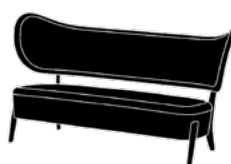

WNG Chair P. 5

DESIGN Magnus Læssøe Stephensen
YEAR 1937
PRICE from 6796 DKK ex. VAT

TMBO Lounge Chair P. 7

DESIGN Magnus Læssøe Stephensen
YEAR 1935
PRICE from 15996 DKK ex. VAT

TMBO Pouff P. 9

DESIGN Mazo x Magnus Læssøe Stephensen
YEAR 2020
PRICE from 5996 DKK ex. VAT

TMBO Lounge Chair & Pouff P. 10

DESIGN Magnus Læssøe Stephensen
YEAR 1935
PRICE from 21596 DKK ex. VAT

TMBO Sofa P. 12

DESIGN Magnus Læssøe Stephensen
YEAR 1935
PRICE from 21596 DKK ex. VAT

ARCH Lounge Chair P. 14